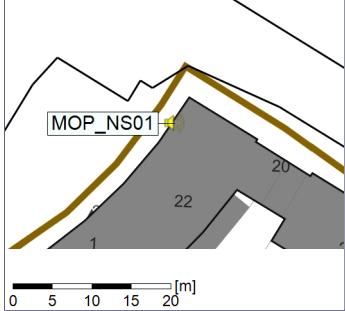

Project: Kronos Sydhavnen
Construction: Mozarts Plads
Location: N-V

Plan View