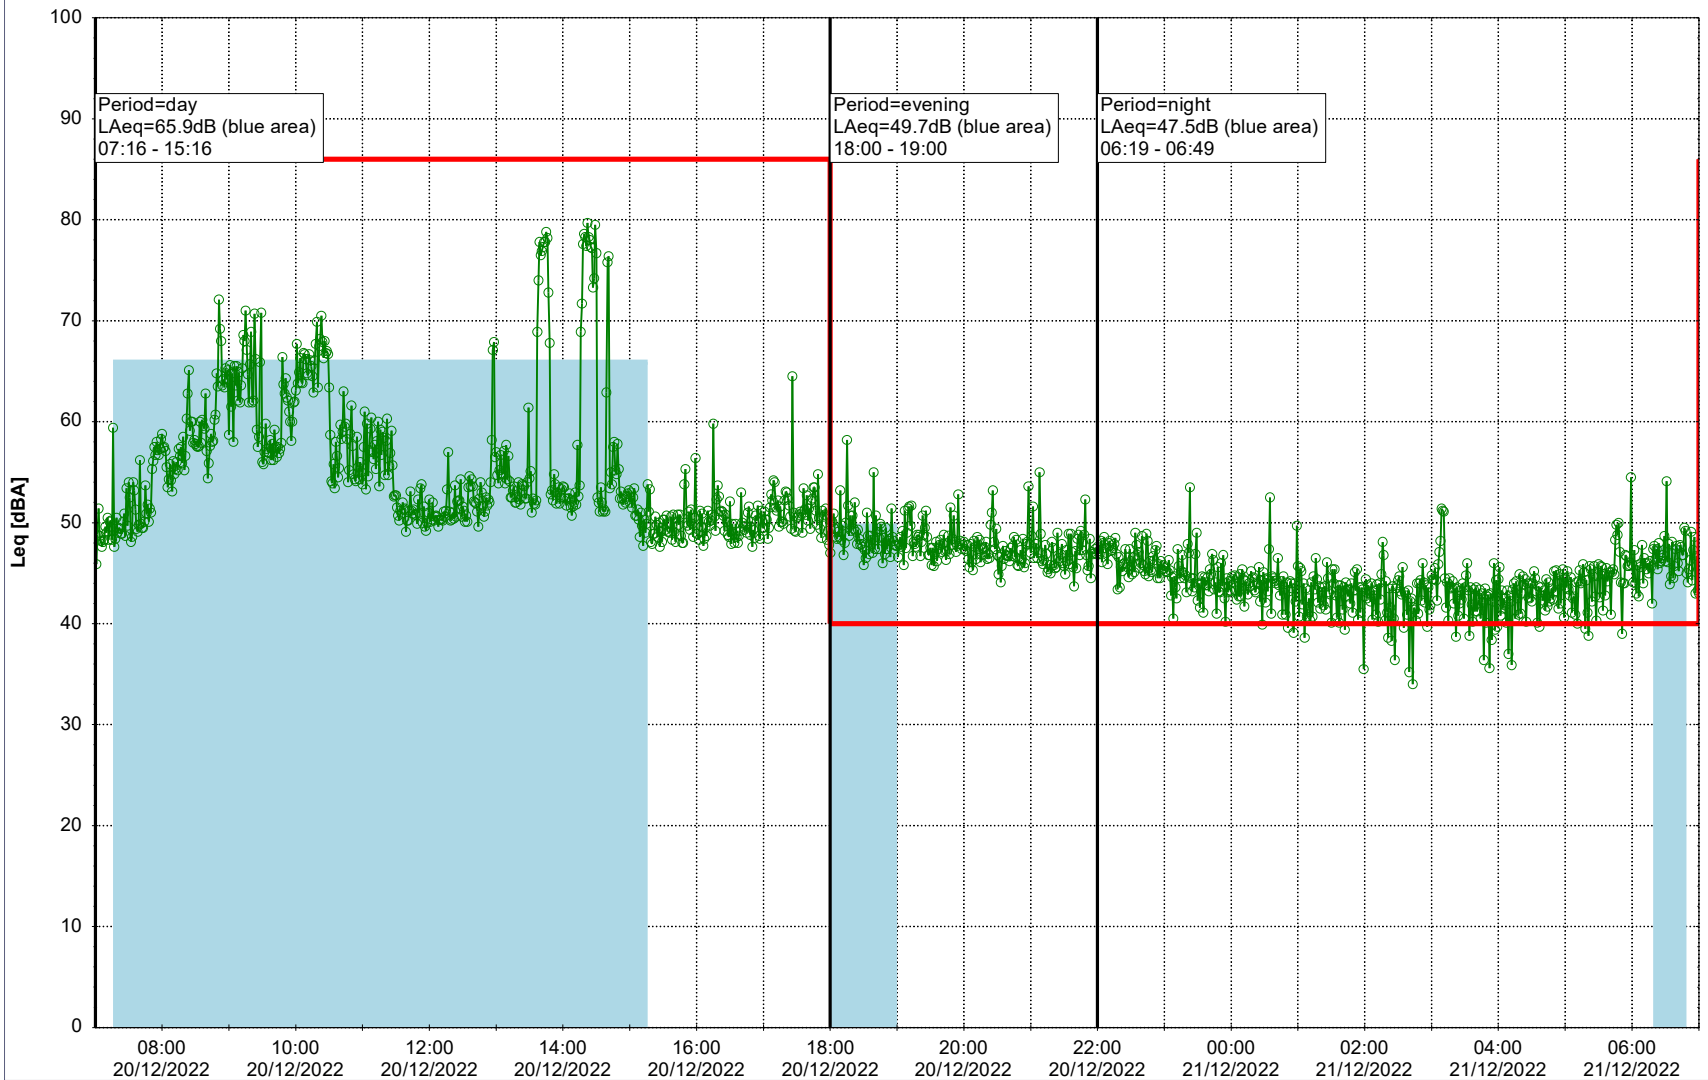

Plan View

Remarks

...

Noise Time Related Diagram

20/12/2022
21/12/2022

○○○○ MOP_NS01

Project: Kronos Sydhavnen
Construction: Mozarts Plads
Location: N-V

Plan View