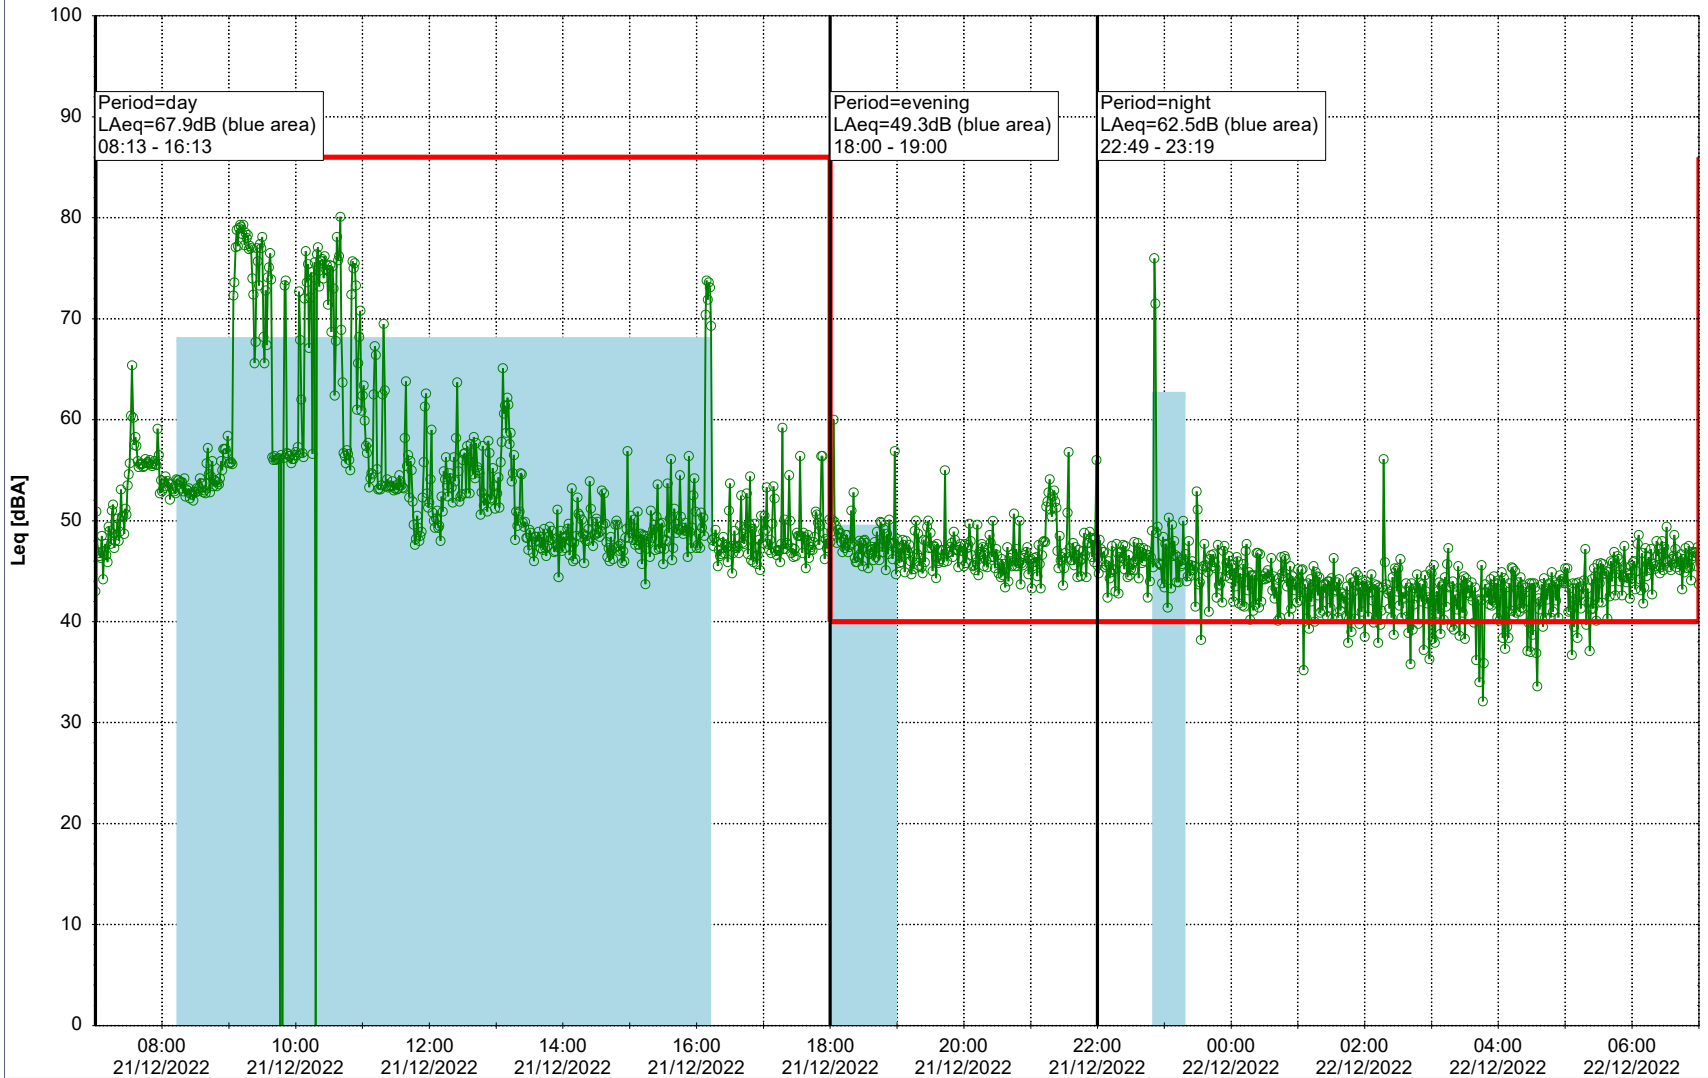

Plan View

Remarks

...

Noise Time Related Diagram

20/12/2022
21/12/2022

○○○○ MOP_NS01

Project: Kronos Sydhavnen
Construction: Mozarts Plads
Location: N-V

Plan View

Remarks

...

Noise Time Related Diagram

21/12/2022
22/12/2022

○○○○ MOP_NS01

Project: Kronos Sydhavnen
Construction: Mozarts Plads
Location: N-V

Plan View

Remarks