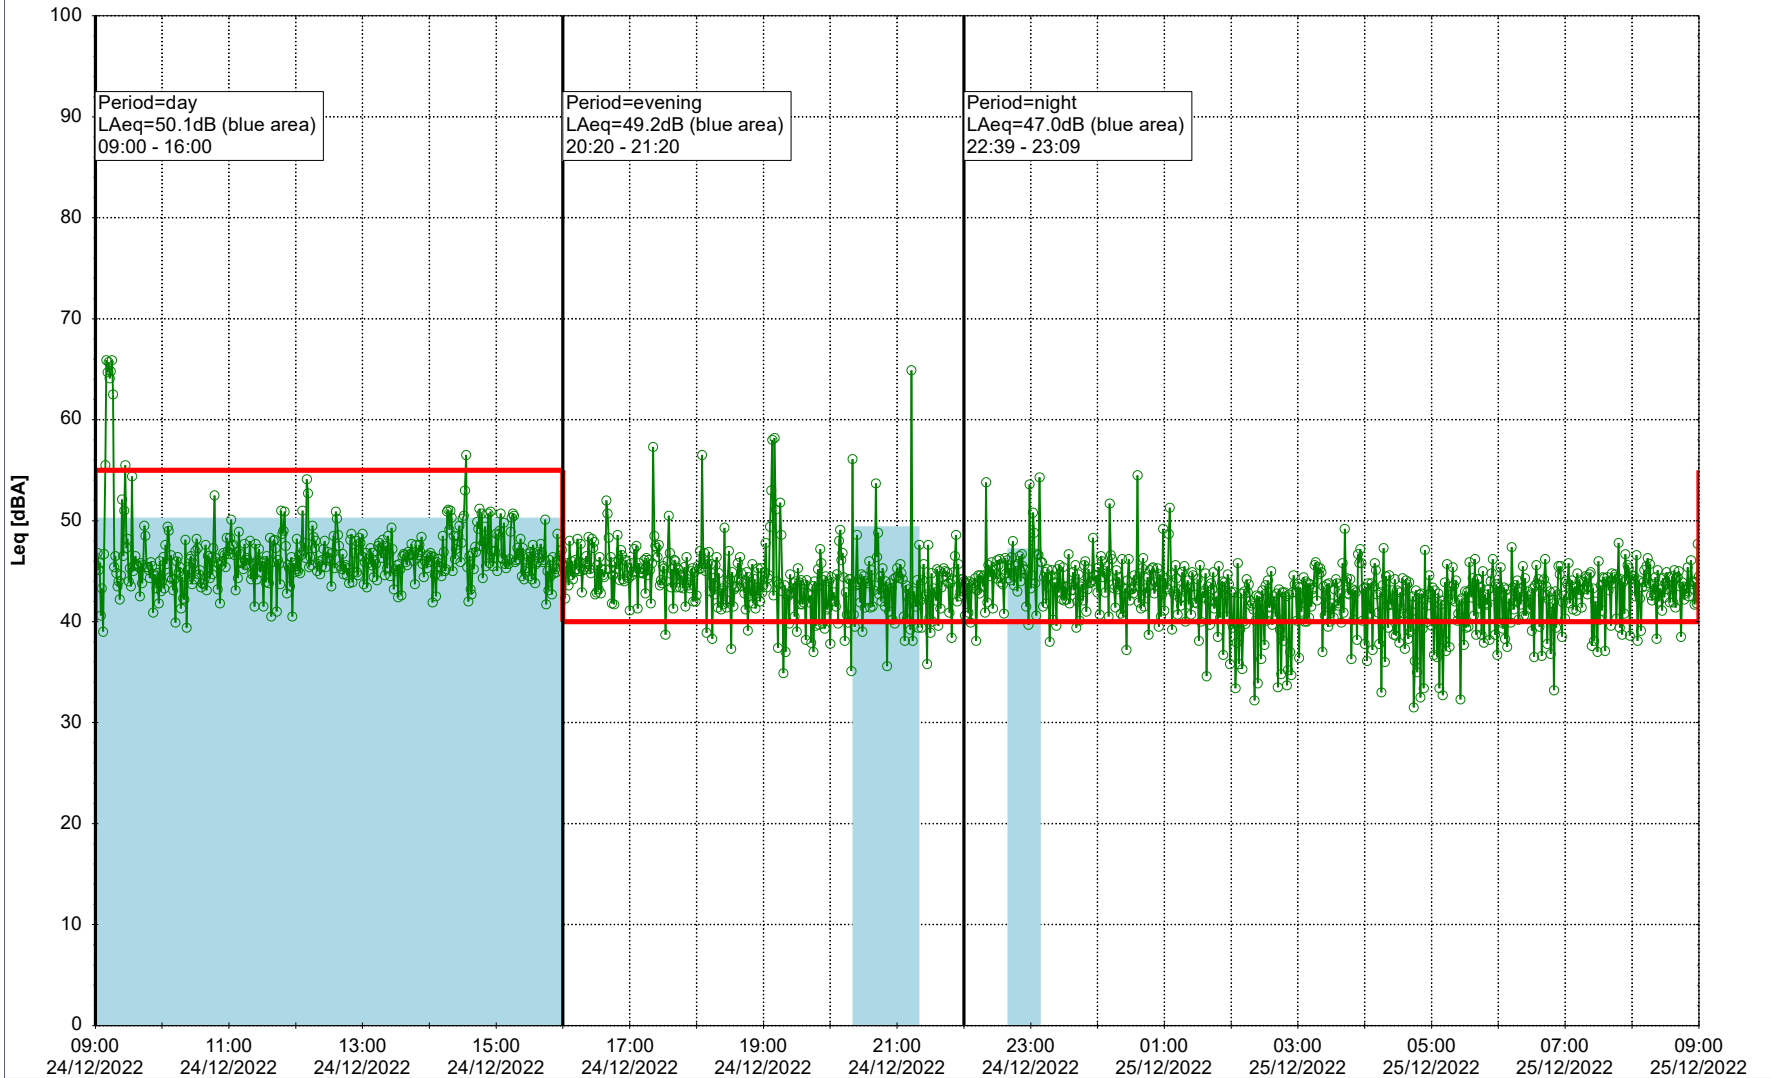

Noise Time Related Diagram

23/12/2022
24/12/2022

○○○○ MOP_NS01

Project: Kronos Sydhavnen
Construction: Mozarts Plads
Location: N-V

Plan View

Remarks

...

Noise Time Related Diagram

24/12/2022
25/12/2022

○○○○ MOP_NS01

Project: Kronos Sydhavnen
Construction: Mozarts Plads
Location: N-V

Plan View

Remarks

...

Noise Time Related Diagram

25/12/2022
26/12/2022