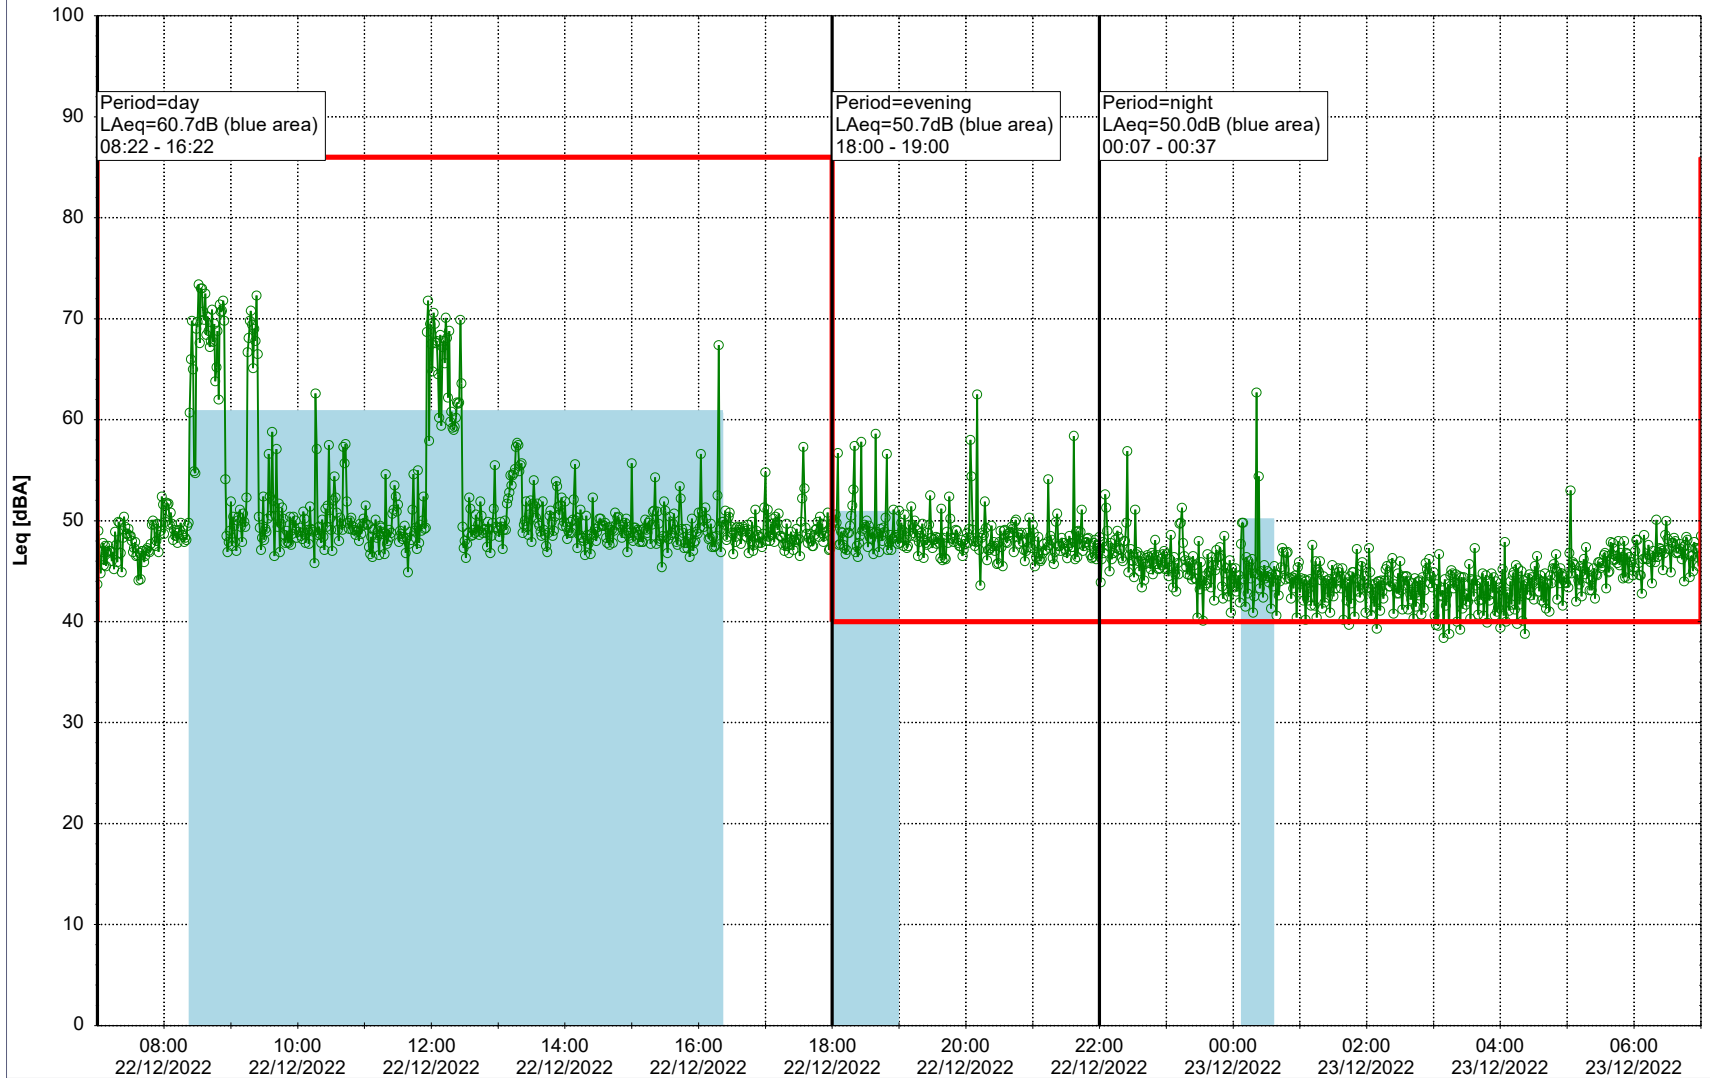

Noise Time Related Diagram

22/12/2022
23/12/2022

○○○○ MOP_NS01