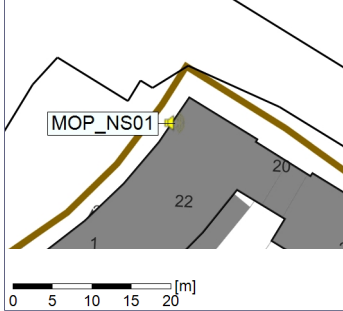

Remarks

...

Noise Time Related Diagram

21/12/2022
22/12/2022

○○○○ MOP_NS01

Project: Kronos Sydhavnen
Construction: Mozarts Plads
Location: N-V

Plan View

Remarks