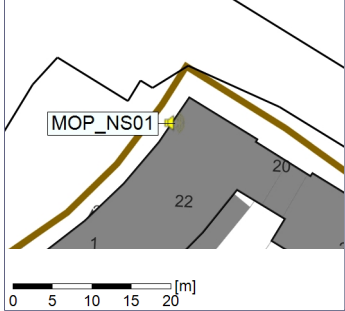

...

Noise Time Related Diagram

22/12/2022
23/12/2022

○○○○ MOP_NS01

Project: Kronos Sydhavnen
Construction: Mozarts Plads
Location: N-V

Plan View

Remarks

...