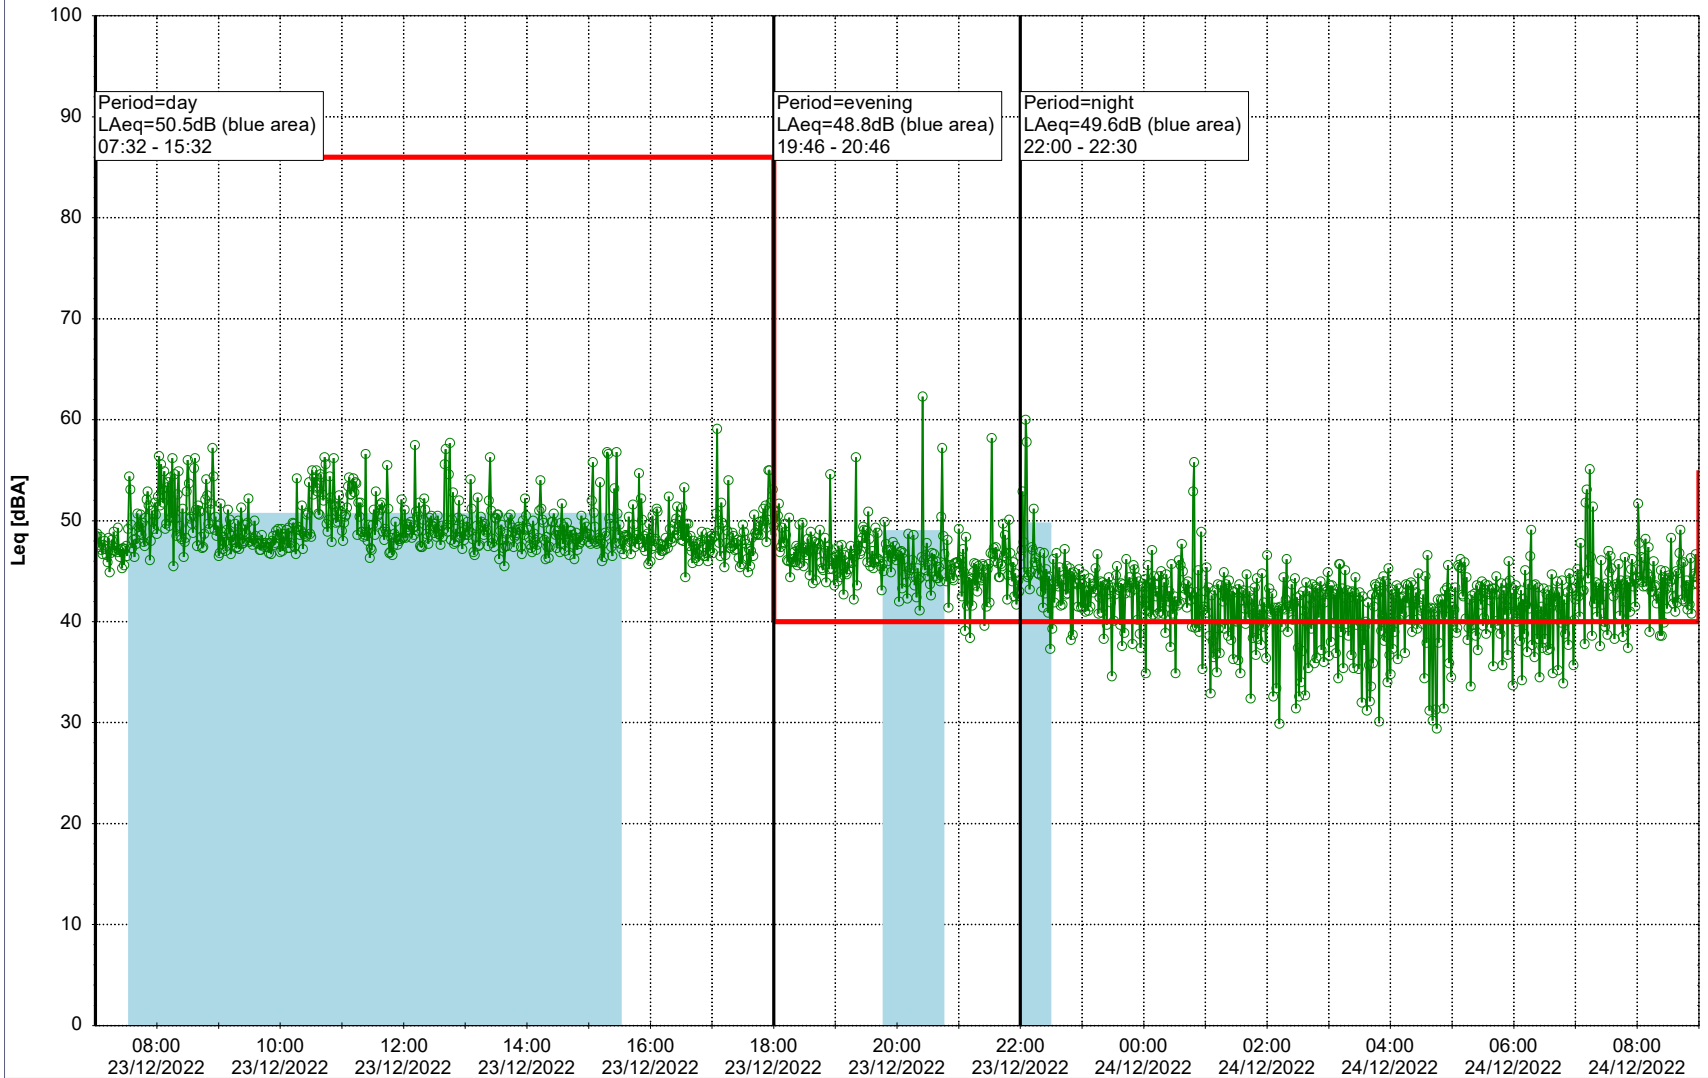

...

Noise Time Related Diagram

22/12/2022
23/12/2022

○○○○ MOP_NS01

Project: Kronos Sydhavnen
Construction: Mozarts Plads
Location: N-V

Plan View

Remarks

...

Noise Time Related Diagram

23/12/2022
24/12/2022

○○○○ MOP_NS01

Project: Kronos Sydhavnen
Construction: Mozarts Plads
Location: N-V

Plan View

Remarks

...

Noise Time Related Diagram