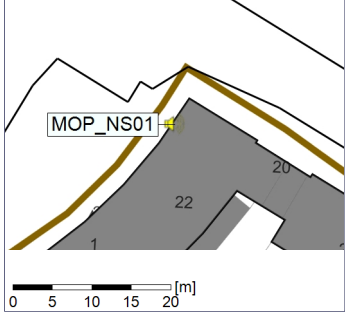

Plan View

Remarks

...

Noise Time Related Diagram

20/12/2022
21/12/2022

○○○○ MOP_NS01

Project: Kronos Sydhavnen
Construction: Mozarts Plads
Location: N-V

Plan View