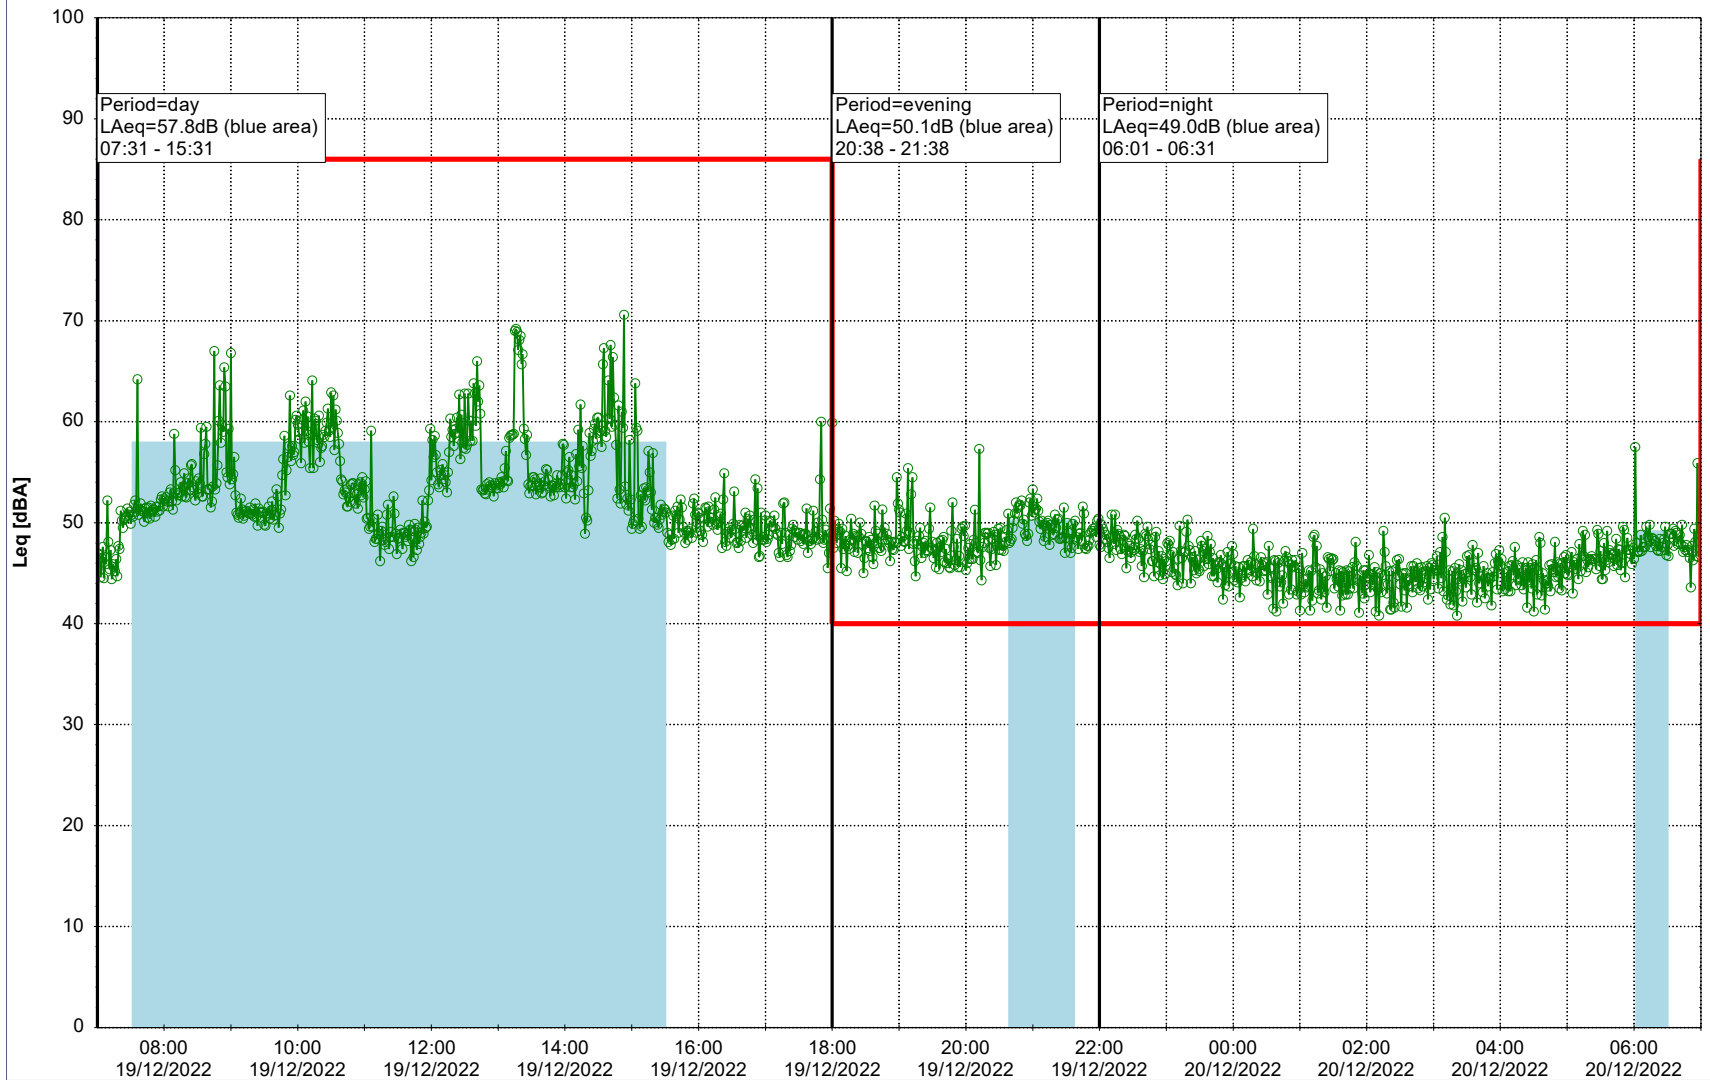

Project: Kronos Sydhavnen
Construction: Mozarts Plads
Location: N-V

Plan View

Remarks

...

Noise Time Related Diagram

19/12/2022
20/12/2022

○○○ MOP_NS01

Project: Kronos Sydhavnen
Construction: Mozarts Plads
Location: N-V

Plan View

Remarks

...

Noise Time Related Diagram

20/12/2022
21/12/2022

○○○○ MOP_NS01

Project: Kronos Sydhavnen
Construction: Mozarts Plads
Location: N-V

Plan View

Remarks

...

Noise Time Related Diagram

21/12/2022
22/12/2022

○○○○ MOP_NS01

Project: Kronos Sydhavnen
Construction: Mozarts Plads
Location: N-V

Plan View

Remarks