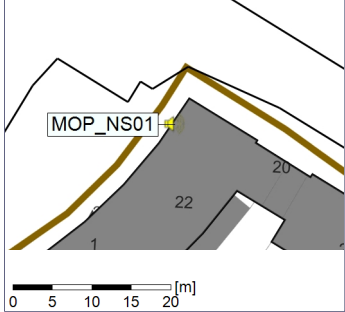

Project: Kronos Sydhavnen
Construction: Mozarts Plads
Location: N-V

Plan View

Remarks

...

Noise Time Related Diagram

19/12/2022
20/12/2022

○○○ MOP_NS01

Project: Kronos Sydhavnen
Construction: Mozarts Plads
Location: N-V