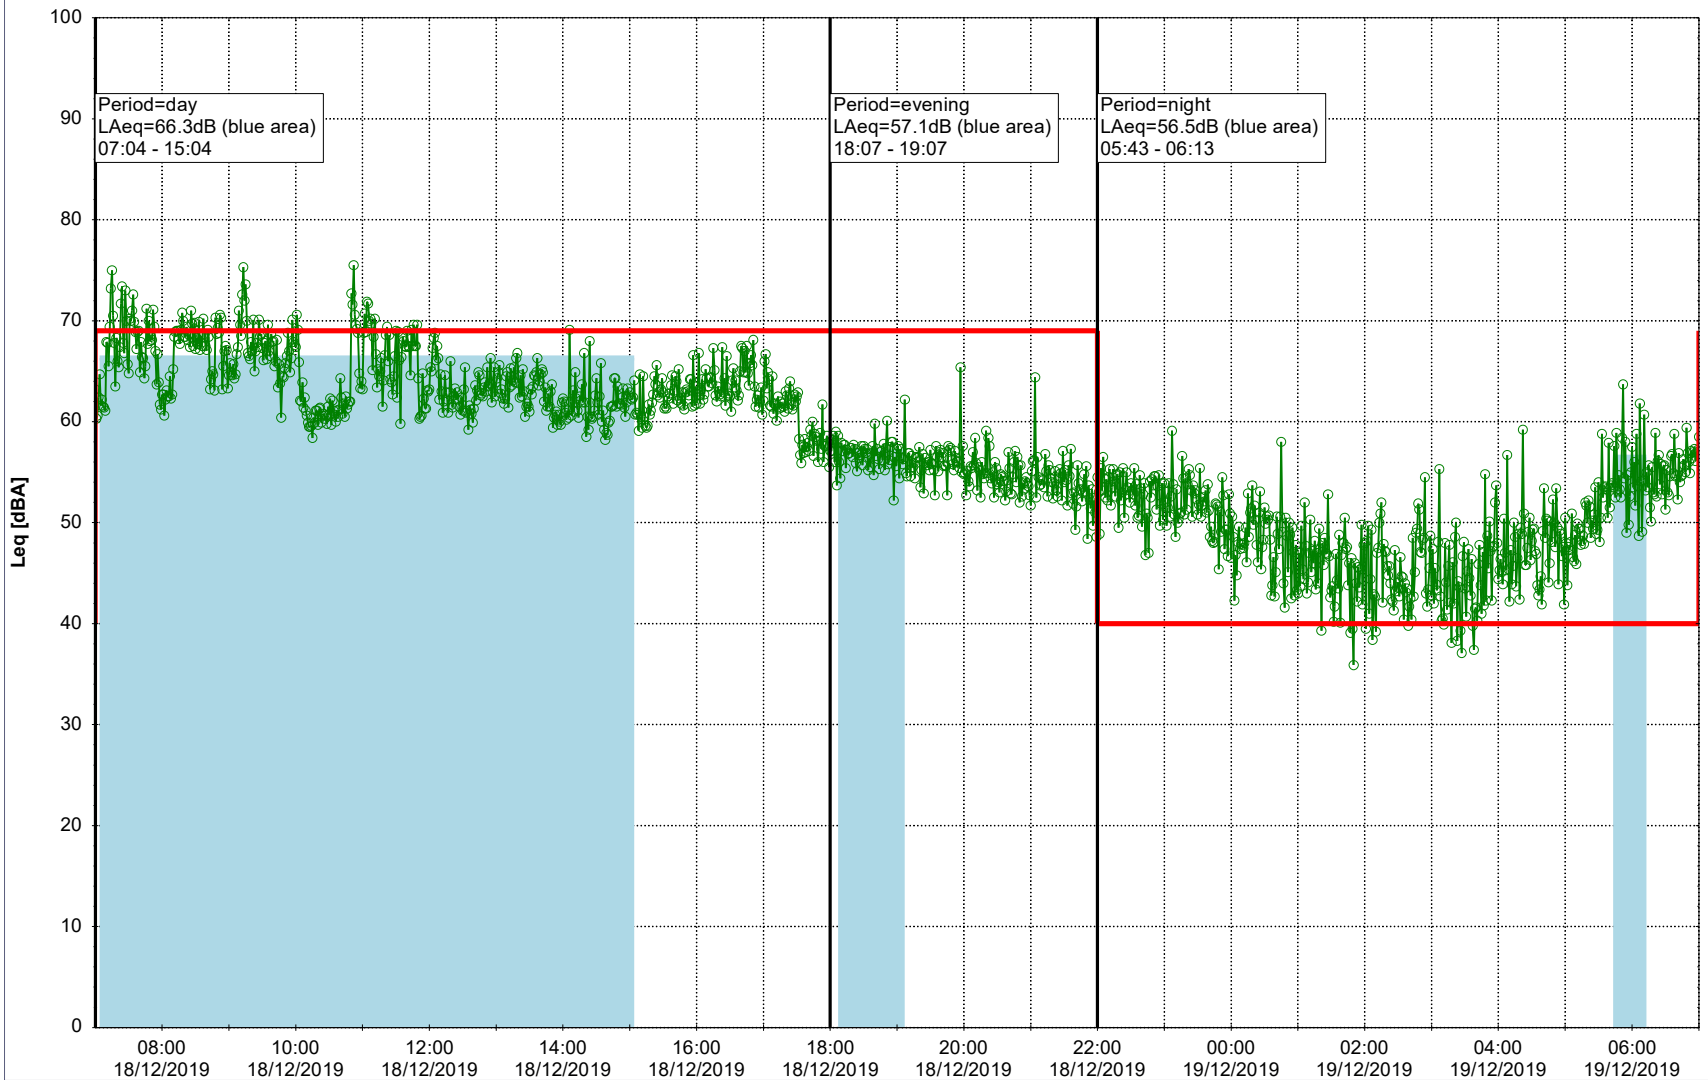

### Noise Time Related Diagram

17/12/2019  
18/12/2019

○ ○ ○ ○ HOL\_NS01

Project: Kronos Sydhavnen  
Construction: Havneholmen  
Location: N-V

Plan View

Remarks

...

### Noise Time Related Diagram

18/12/2019  
19/12/2019

○ ○ ○ ○ HOL\_NS01

**Project:** Kronos Sydhavnen  
**Construction:** Havneholmen  
**Location:** N-V

Plan View

Remarks

...

### Noise Time Related Diagram

19/12/2019  
20/12/2019

○ ○ ○ ○ HOL\_NS01