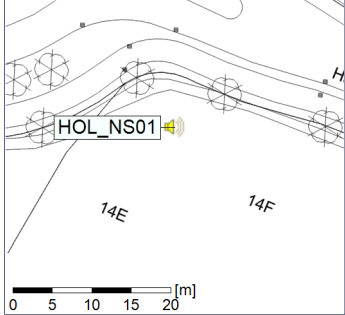

### Noise Time Related Diagram

16/12/2019  
17/12/2019

○ ○ ○ ○ HOL\_NS01

**Project:** Kronos Sydhavnen  
**Construction:** Havneholmen  
**Location:** N-V

Plan View

Remarks

...

### Noise Time Related Diagram

17/12/2019  
18/12/2019

○ ○ ○ ○ HOL\_NS01

Project: Kronos Sydhavnen  
Construction: Havneholmen  
Location: N-V

Plan View

Remarks

...