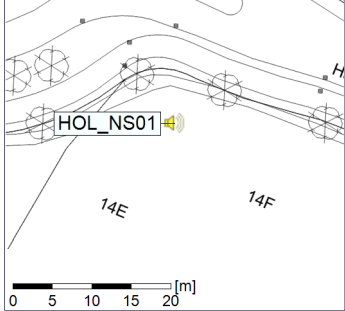

### Noise Time Related Diagram

17/12/2019  
18/12/2019

○ ○ ○ ○ HOL\_NS01

Project: Kronos Sydhavnen  
Construction: Havneholmen  
Location: N-V

Plan View

Remarks

...

### Noise Time Related Diagram

18/12/2019  
19/12/2019

○ ○ ○ ○ HOL\_NS01

**Project:** Kronos Sydhavnen  
**Construction:** Havneholmen  
**Location:** N-V

Plan View

Remarks

...