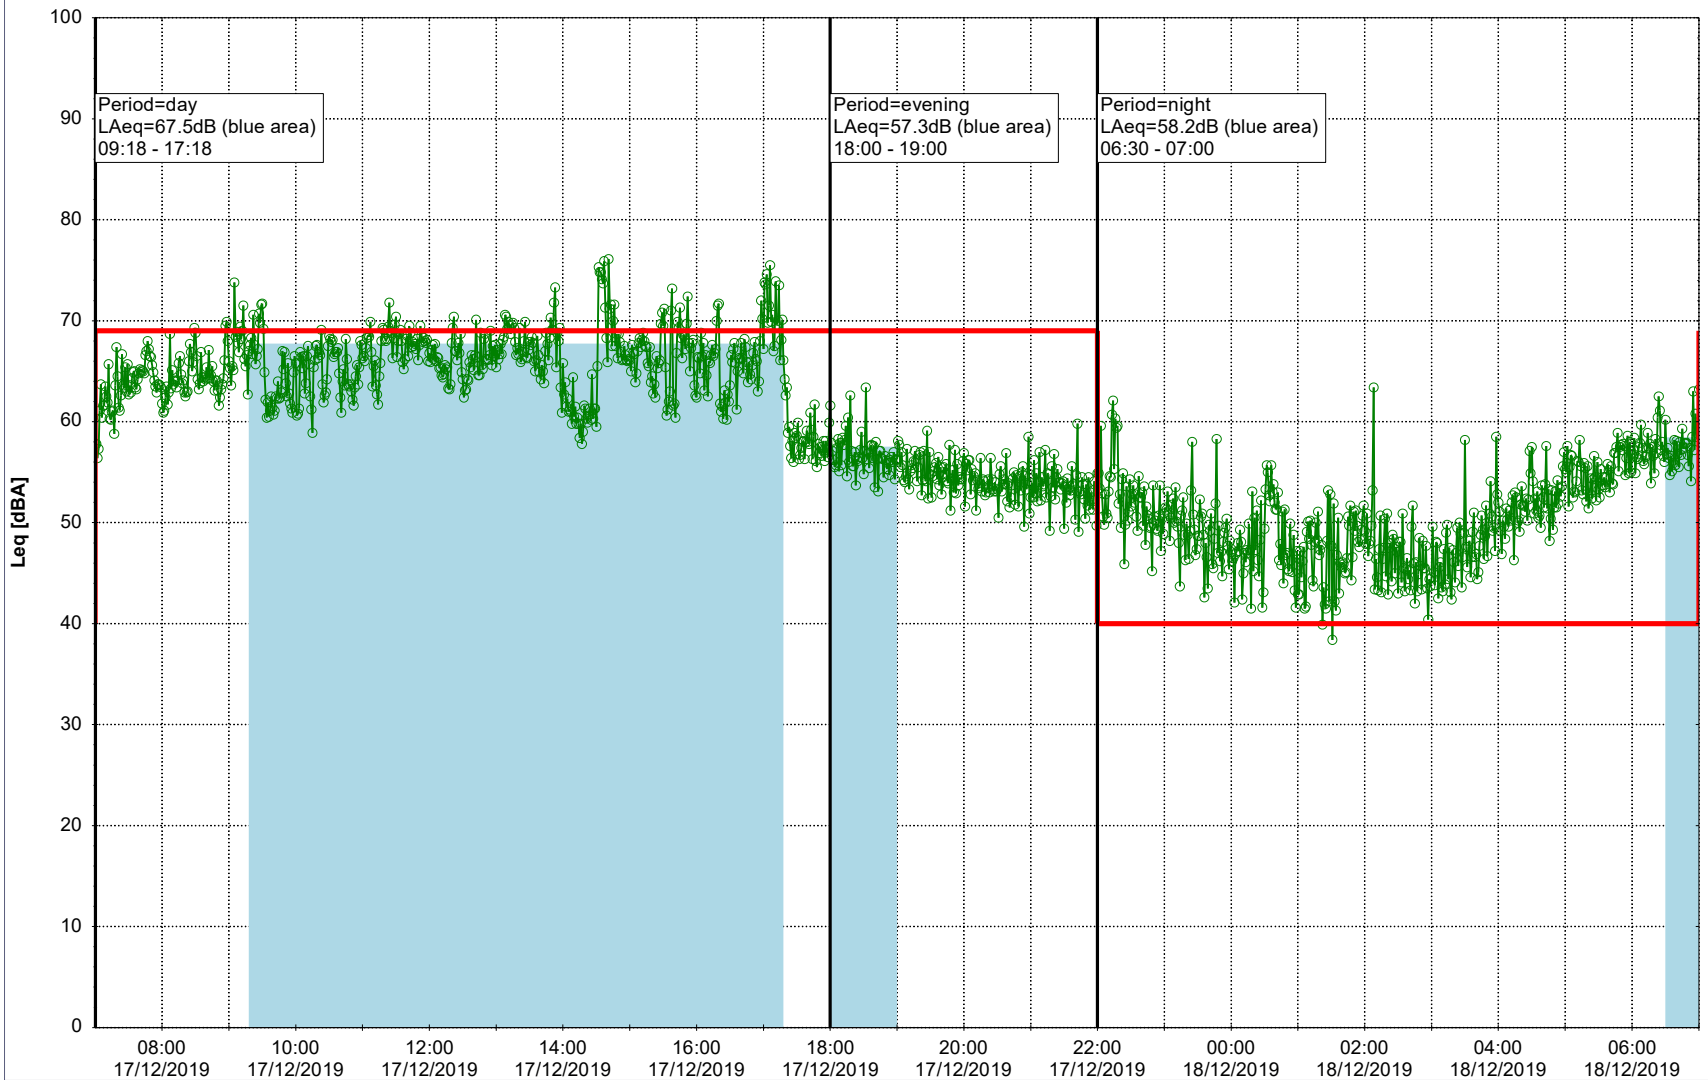

### Noise Time Related Diagram

16/12/2019  
17/12/2019

○ ○ ○ ○ HOL\_NS01

**Project:** Kronos Sydhavnen  
**Construction:** Havneholmen  
**Location:** N-V

Plan View

Remarks

...

### Noise Time Related Diagram

17/12/2019  
18/12/2019

○ ○ ○ ○ HOL\_NS01

Project: Kronos Sydhavnen  
Construction: Havneholmen  
Location: N-V

Plan View

Remarks

...

### Noise Time Related Diagram

18/12/2019  
19/12/2019

○ ○ ○ ○ HOL\_NS01

**Project:** Kronos Sydhavnen  
**Construction:** Havneholmen  
**Location:** N-V

Plan View

Remarks

...