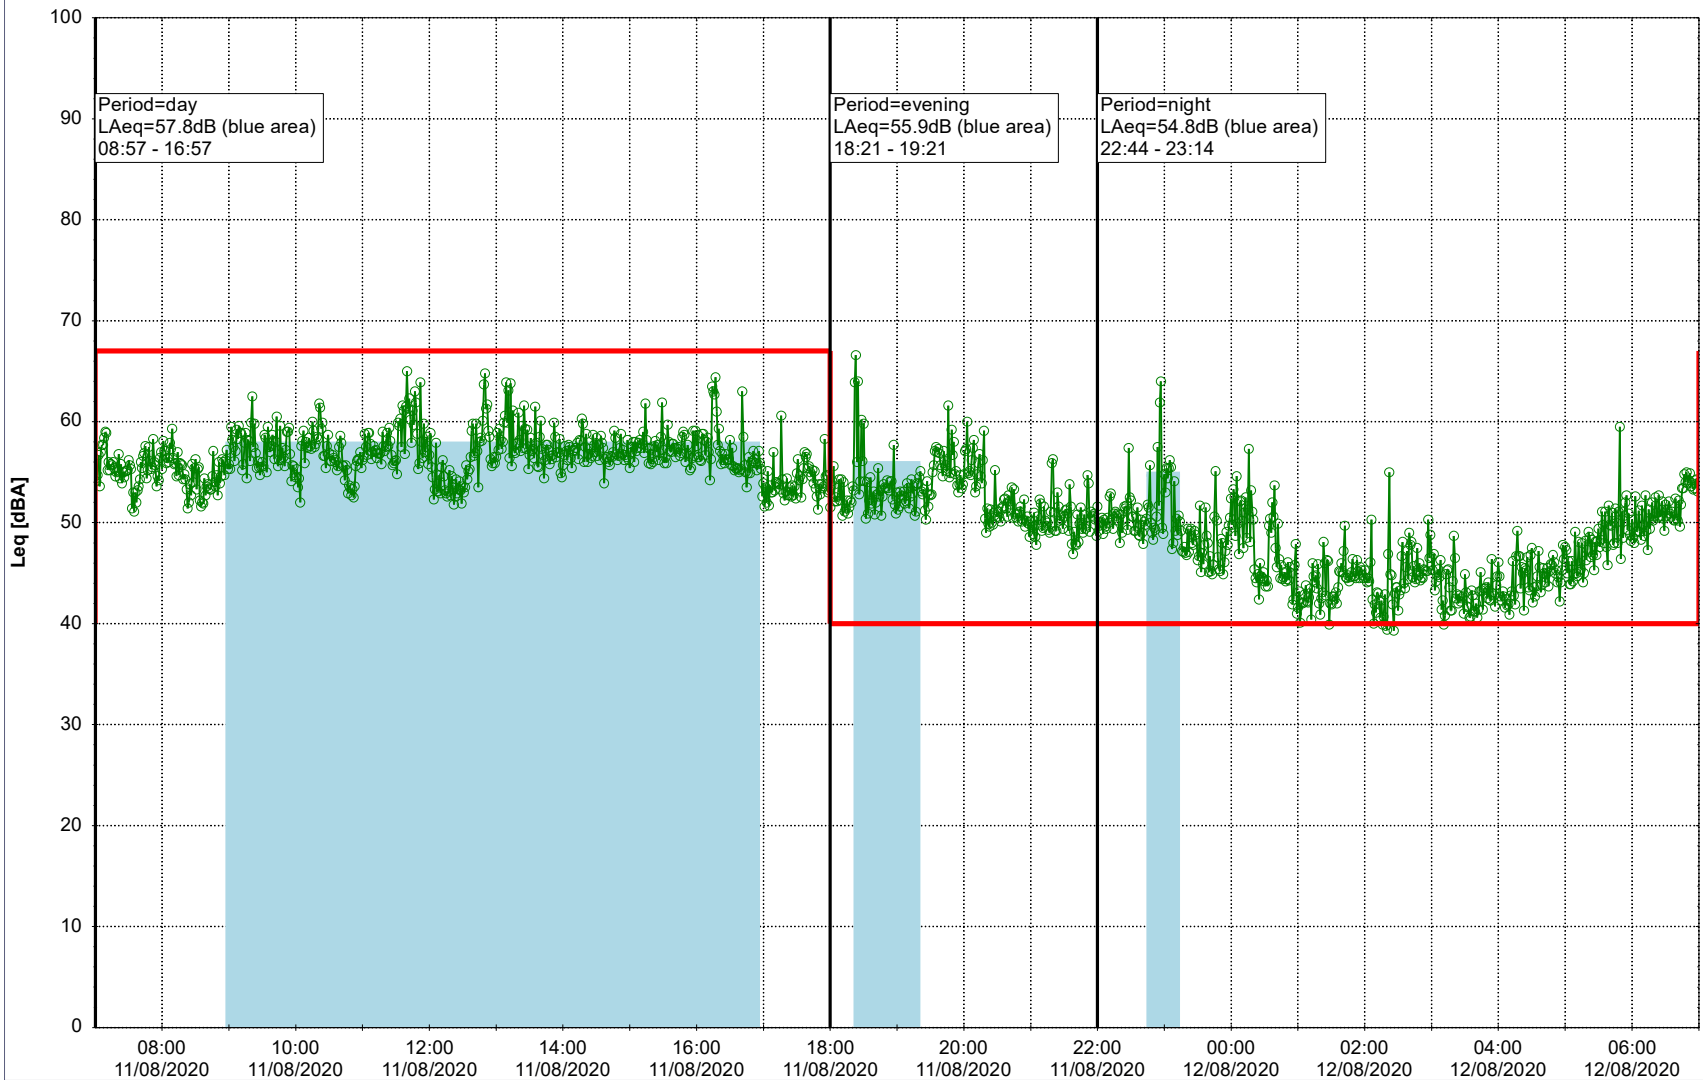

Plan View

0 5 10 15 20 [m]

Remarks

...

Noise Time Related Diagram

11/08/2020
12/08/2020

○○○○ SLU_NS01

Project: Kronos Sydhavnen
Construction: Sluseholmen
Location: N-V

Plan View

Remarks

...

Noise Time Related Diagram

12/08/2020
13/08/2020

○○○○ SLU_NS01

Project: Kronos Sydhavnen
Construction: Sluseholmen
Location: N-V

Plan View

Remarks

...

Noise Time Related Diagram

14/08/2020
15/08/2020

○○○ SLU_NS01

Project: Kronos Sydhavnen
Construction: Sluseholmen
Location: N-V

Plan View

0 5 10 15 20 [m]

Remarks

...

Noise Time Related Diagram

15/08/2020
16/08/2020

○○○○ SLU_NS01

Project: Kronos Sydhavnen
Construction: Sluseholmen
Location: N-V

Plan View

0 5 10 15 20 [m]