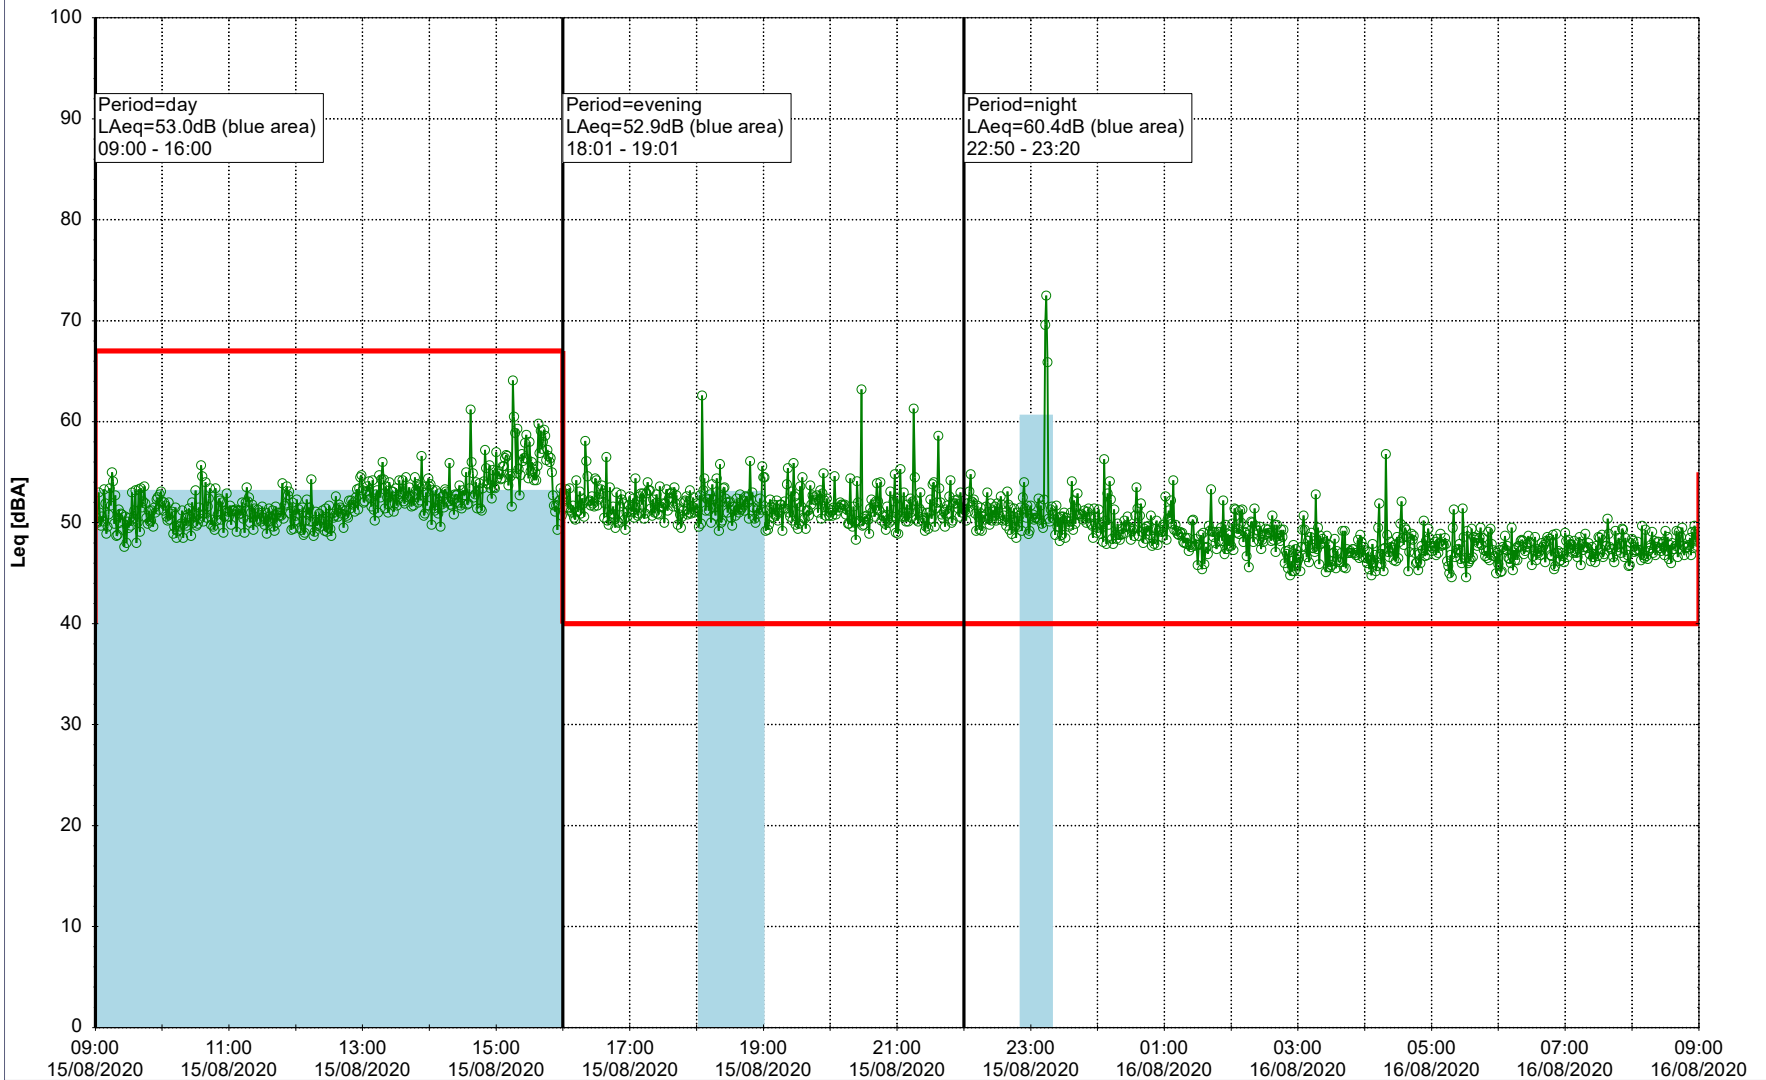

Remarks

...

Noise Time Related Diagram

14/08/2020
15/08/2020

○○○ SLU_NS01

Project: Kronos Sydhavnen
Construction: Sluseholmen
Location: N-V

Plan View

0 5 10 15 20 [m]

Remarks

...

Noise Time Related Diagram

15/08/2020
16/08/2020

○○○○ SLU_NS01

Project: Kronos Sydhavnen
Construction: Sluseholmen
Location: N-V

Plan View

0 5 10 15 20 [m]