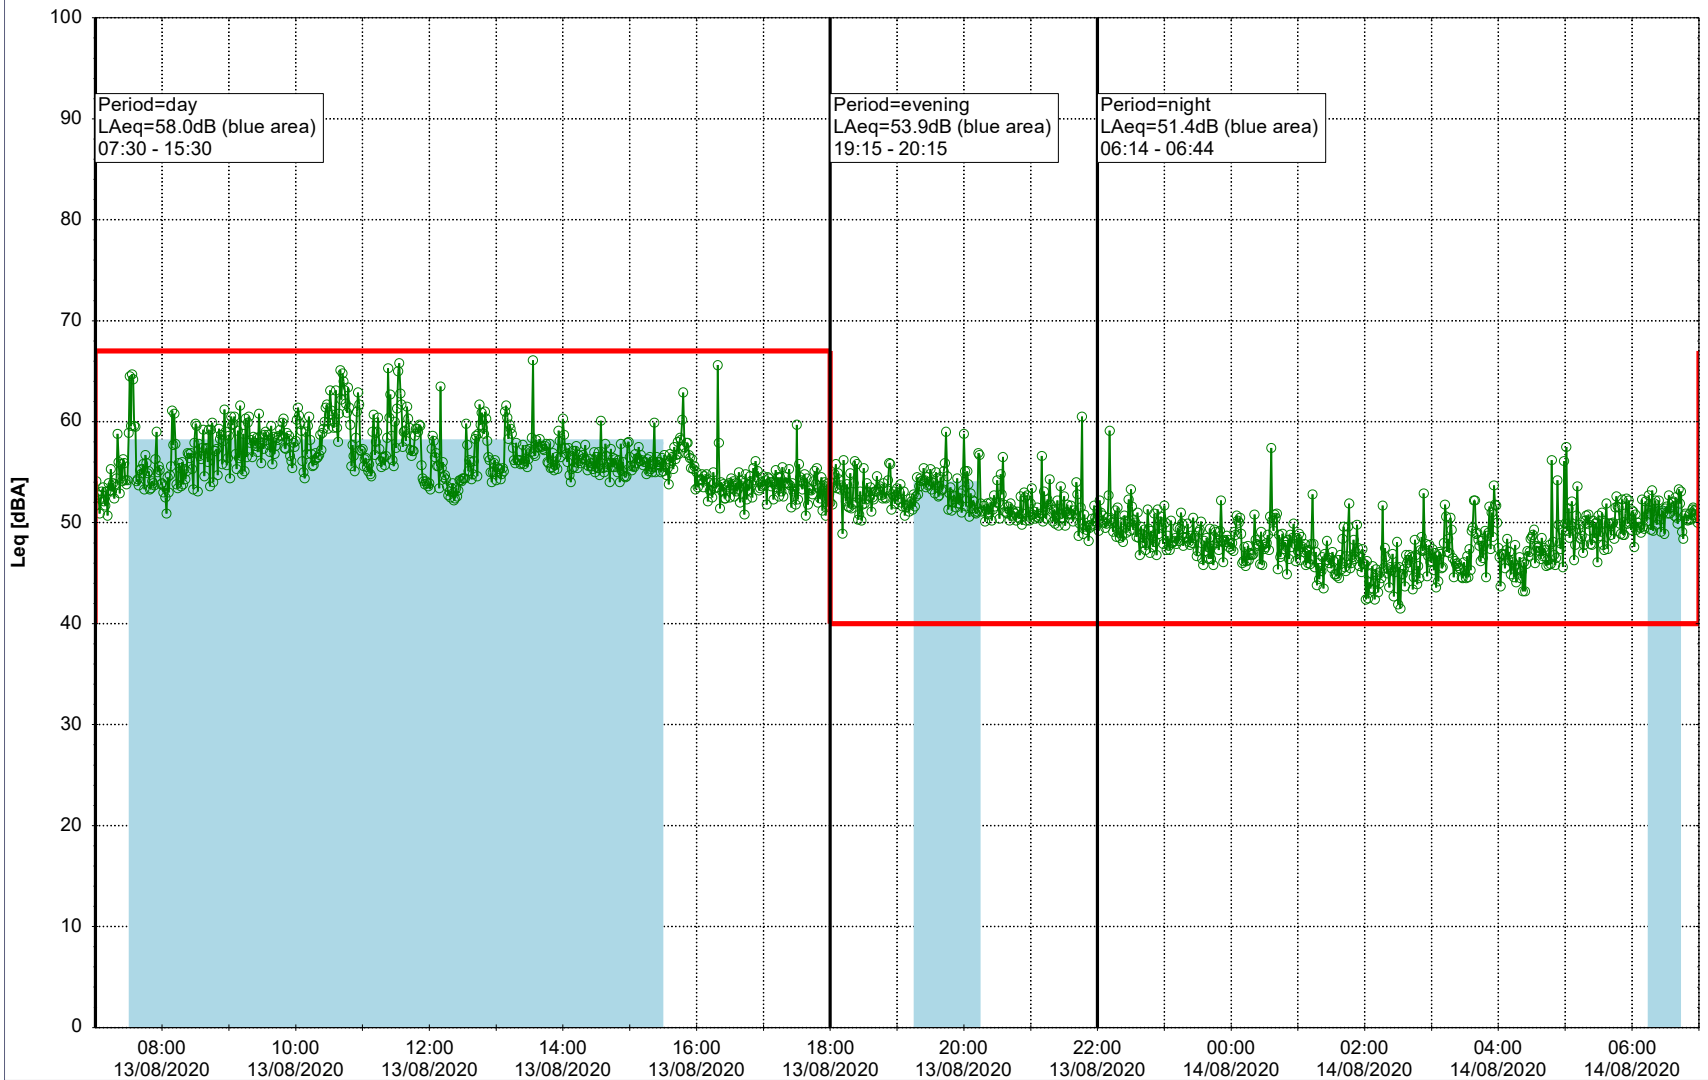

0 5 10 15 20 [m]

Remarks

...

Noise Time Related Diagram

13/08/2020
14/08/2020

○○○○ SLU_NS01

Project: Kronos Sydhavnen
Construction: Sluseholmen
Location: N-V

Plan View

Remarks

...

Noise Time Related Diagram

14/08/2020
15/08/2020

○○○ SLU_NS01

Project: Kronos Sydhavnen
Construction: Sluseholmen
Location: N-V

Plan View

0 5 10 15 20 [m]

Remarks

...

Noise Time Related Diagram

15/08/2020
16/08/2020

○○○○ SLU_NS01

Project: Kronos Sydhavnen
Construction: Sluseholmen
Location: N-V

Plan View

0 5 10 15 20 [m]