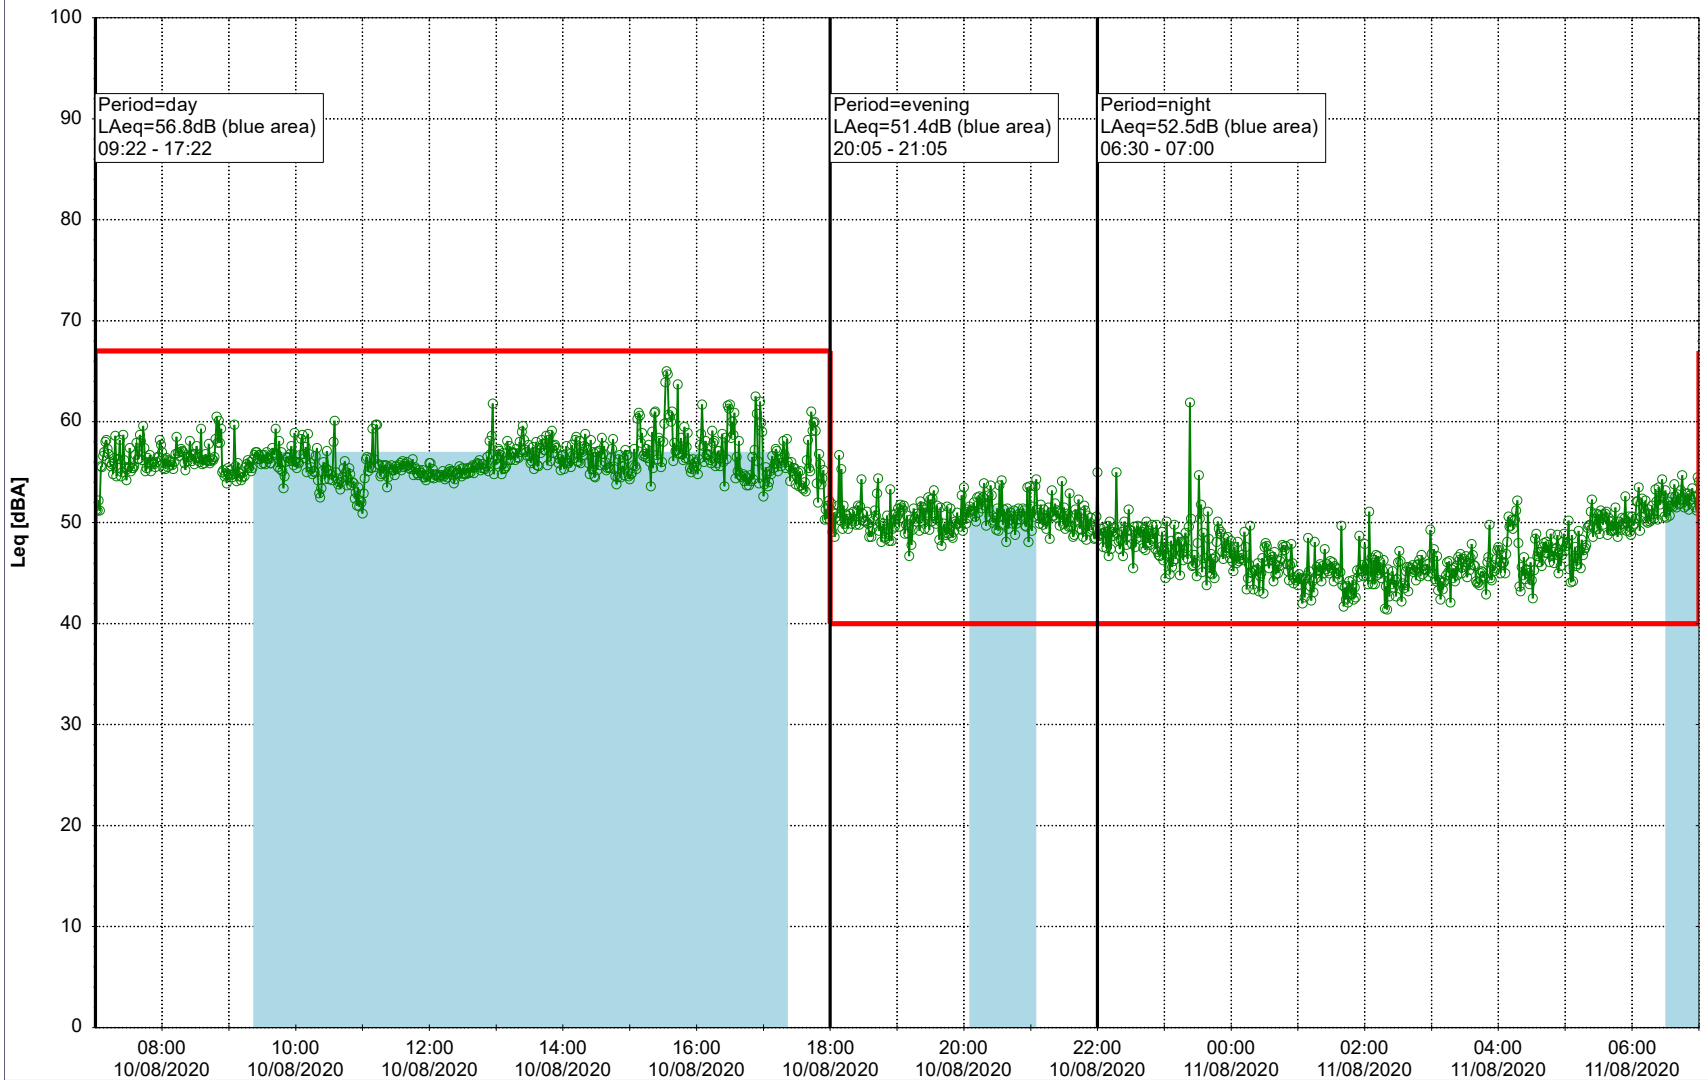

Project: Kronos Sydhavnen
Construction: Sluseholmen
Location: N-V

Plan View

Remarks

...

Noise Time Related Diagram

10/08/2020
11/08/2020

○○○○ SLU_NS01

Project: Kronos Sydhavnen
Construction: Sluseholmen
Location: N-V

Plan View

0 5 10 15 20 [m]

Remarks

...

Noise Time Related Diagram

11/08/2020
12/08/2020

○○○○ SLU_NS01

Project: Kronos Sydhavnen
Construction: Sluseholmen
Location: N-V

Plan View

Remarks

...

Noise Time Related Diagram

12/08/2020
13/08/2020

○○○○ SLU_NS01

Project: Kronos Sydhavnen
Construction: Sluseholmen
Location: N-V

Plan View

Remarks

...

Noise Time Related Diagram

15/08/2020
16/08/2020

○○○○ SLU_NS01

Project: Kronos Sydhavnen
Construction: Sluseholmen
Location: N-V

Plan View

0 5 10 15 20 [m]