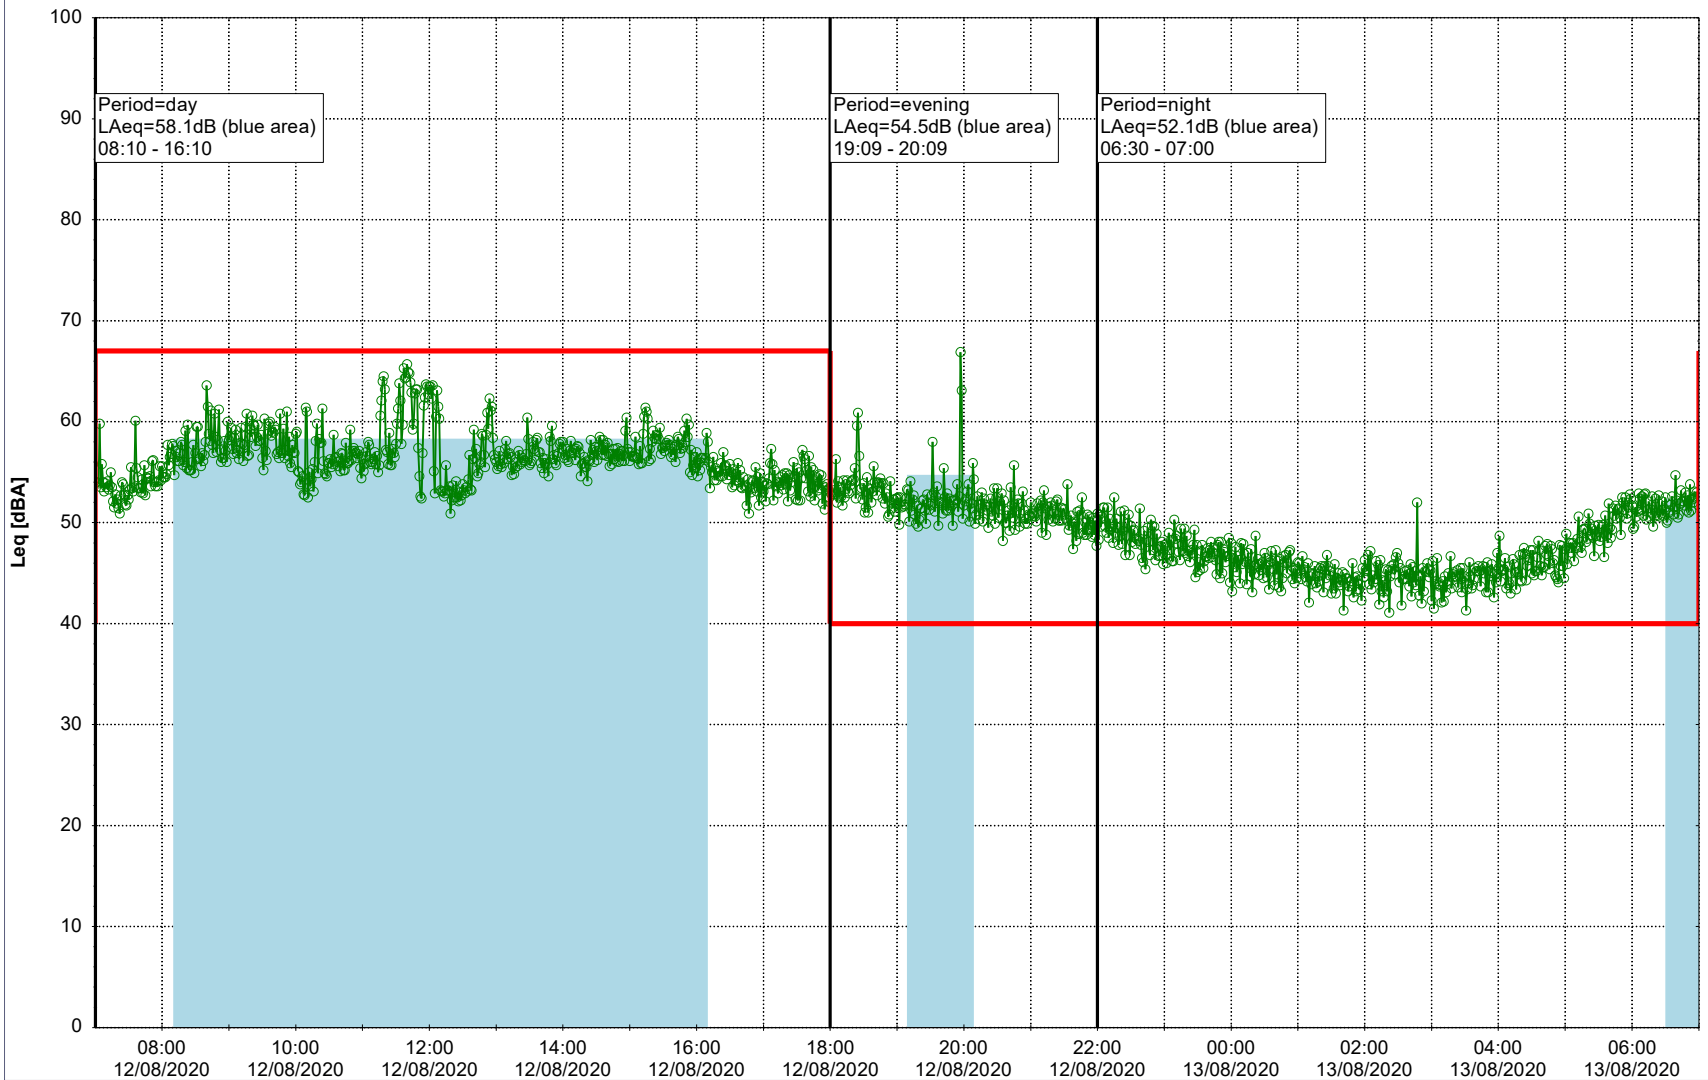

Plan View

Remarks

...

Noise Time Related Diagram

12/08/2020
13/08/2020

○○○○ SLU_NS01

Project: Kronos Sydhavnen
Construction: Sluseholmen
Location: N-V

Plan View

0 5 10 15 20 [m]

Remarks

...

Noise Time Related Diagram

13/08/2020
14/08/2020

○○○○ SLU_NS01

Project: Kronos Sydhavnen
Construction: Sluseholmen
Location: N-V

Plan View

Remarks

...

Noise Time Related Diagram

14/08/2020
15/08/2020

○○○ SLU_NS01

Project: Kronos Sydhavnen
Construction: Sluseholmen
Location: N-V

Plan View

0 5 10 15 20 [m]

Remarks

...

Noise Time Related Diagram

15/08/2020
16/08/2020

○○○○ SLU_NS01

Project: Kronos Sydhavnen
Construction: Sluseholmen
Location: N-V

Plan View

0 5 10 15 20 [m]