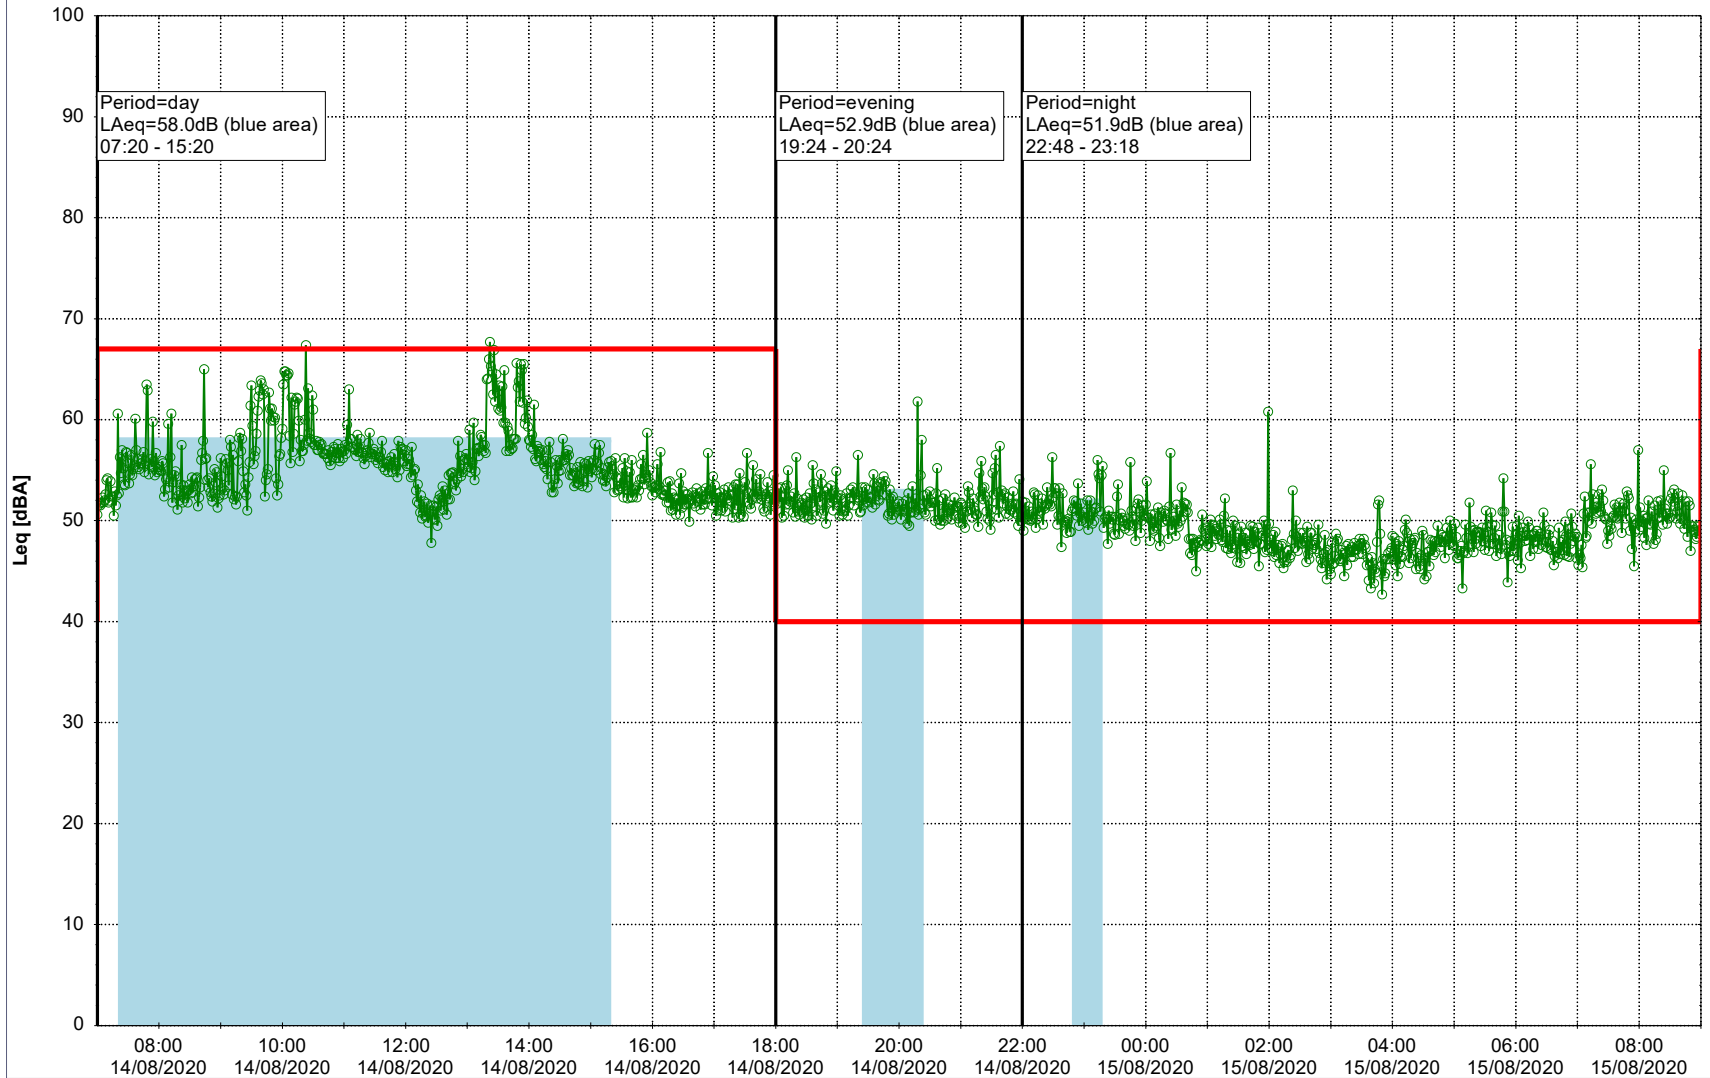

0 5 10 15 20 [m]

Remarks

...

Noise Time Related Diagram

13/08/2020
14/08/2020

○○○○ SLU_NS01

Project: Kronos Sydhavnen
Construction: Sluseholmen
Location: N-V

Plan View

Remarks

...

Noise Time Related Diagram

14/08/2020
15/08/2020

○○○ SLU_NS01

Project: Kronos Sydhavnen
Construction: Sluseholmen
Location: N-V

Plan View

0 5 10 15 20 [m]

Remarks

...

Noise Time Related Diagram

15/08/2020
16/08/2020

○○○○ SLU_NS01

Project: Kronos Sydhavnen
Construction: Sluseholmen
Location: N-V

Plan View

0 5 10 15 20 [m]