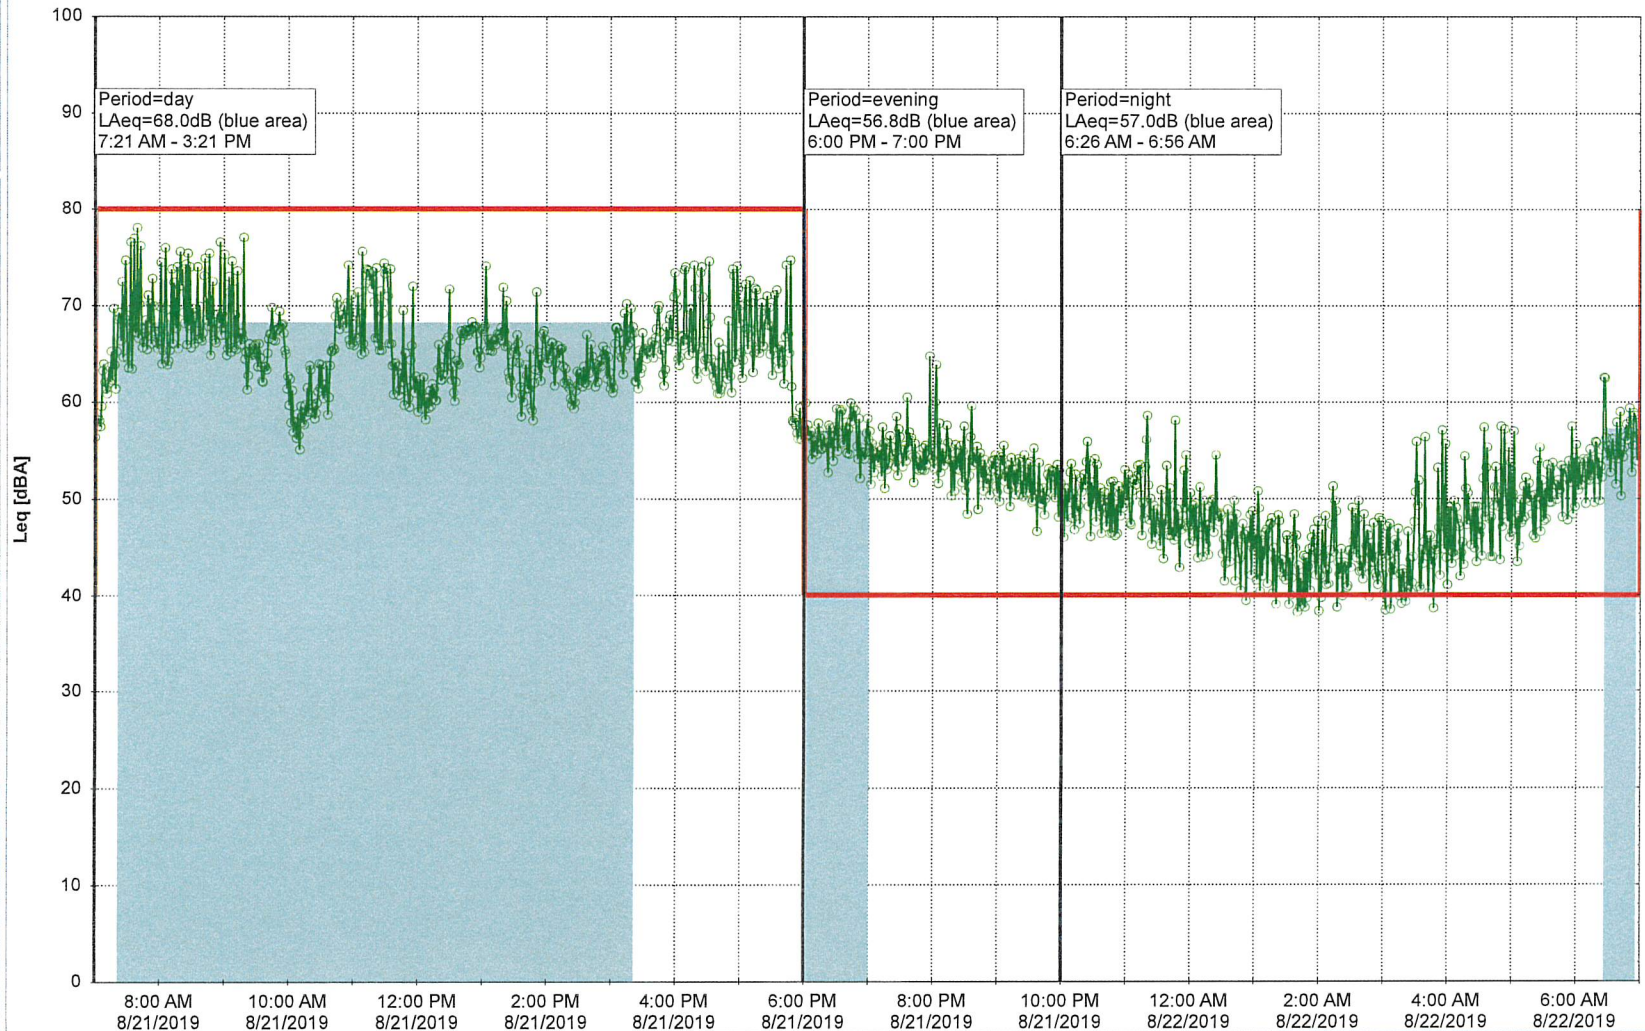

### Noise Time Related Diagram

HOL\_NS01

Project: Kronos Sydhavnen  
Construction: Havneholmen  
Location: N-V

8/21/2019  
8/22/2019

Plan View

### Noise Time Related Diagram

HOL\_NS01

Project: Kronos Sydhavnen  
Construction: Havneholmen  
Location: N-V

8/22/2019  
8/23/2019

### Noise Time Related Diagram

Remarks

...