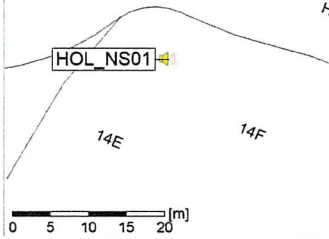

Project: Kronos Sydhavnen
Construction: Havneholmen
Location: N-V

8/21/2019
8/22/2019

Plan View

Noise Time Related Diagram

HOL_NS01