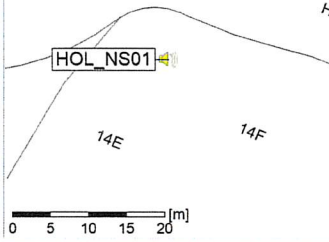

### Noise Time Related Diagram

HOL\_NS01

Project: Kronos Sydhavnen  
Construction: Havneholmen  
Location: N-V

8/20/2019  
8/21/2019

Plan View

### Noise Time Related Diagram

Remarks

...