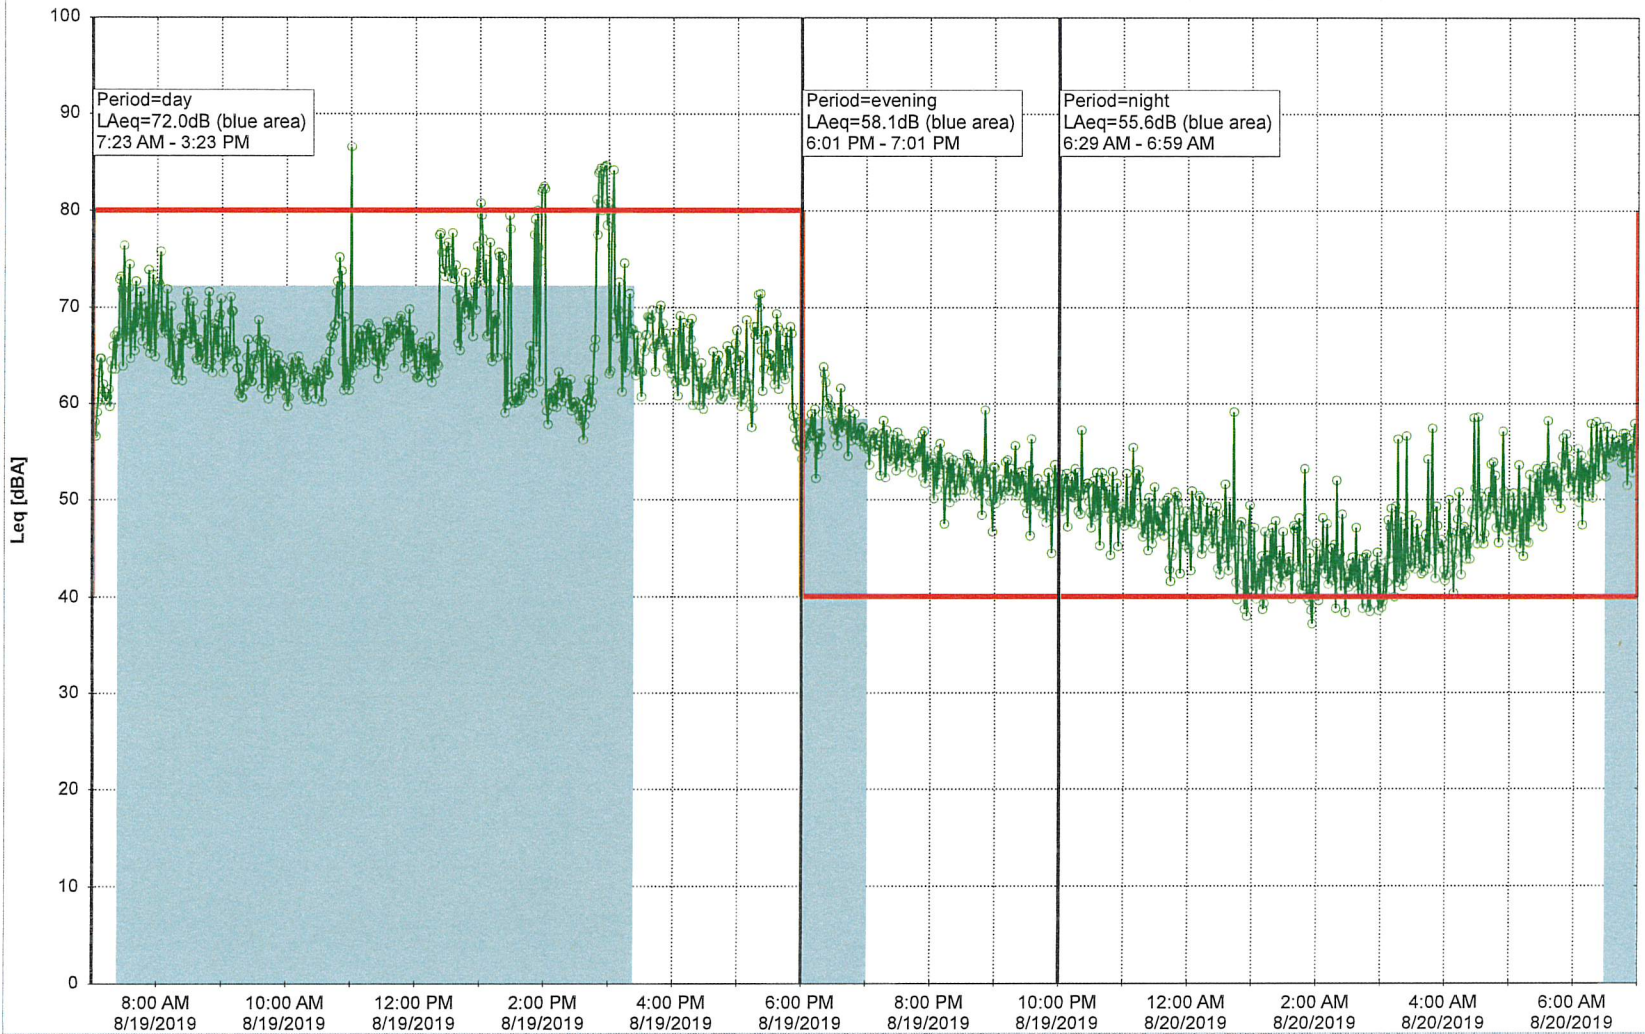

### Noise Time Related Diagram

HOL\_NS01

Project: Kronos Sydhavnen  
Construction: Havneholmen  
Location: N-V

8/20/2019  
8/21/2019

Plan View

### Noise Time Related Diagram

HOL\_NS01

Project: Kronos Sydhavnen  
Construction: Havneholmen  
Location: N-V

8/21/2019  
8/22/2019

Plan View

### Noise Time Related Diagram

HOL\_NS01

Project: Kronos Sydhavnen  
Construction: Havneholmen  
Location: N-V

8/22/2019  
8/23/2019

### Noise Time Related Diagram

Remarks

...