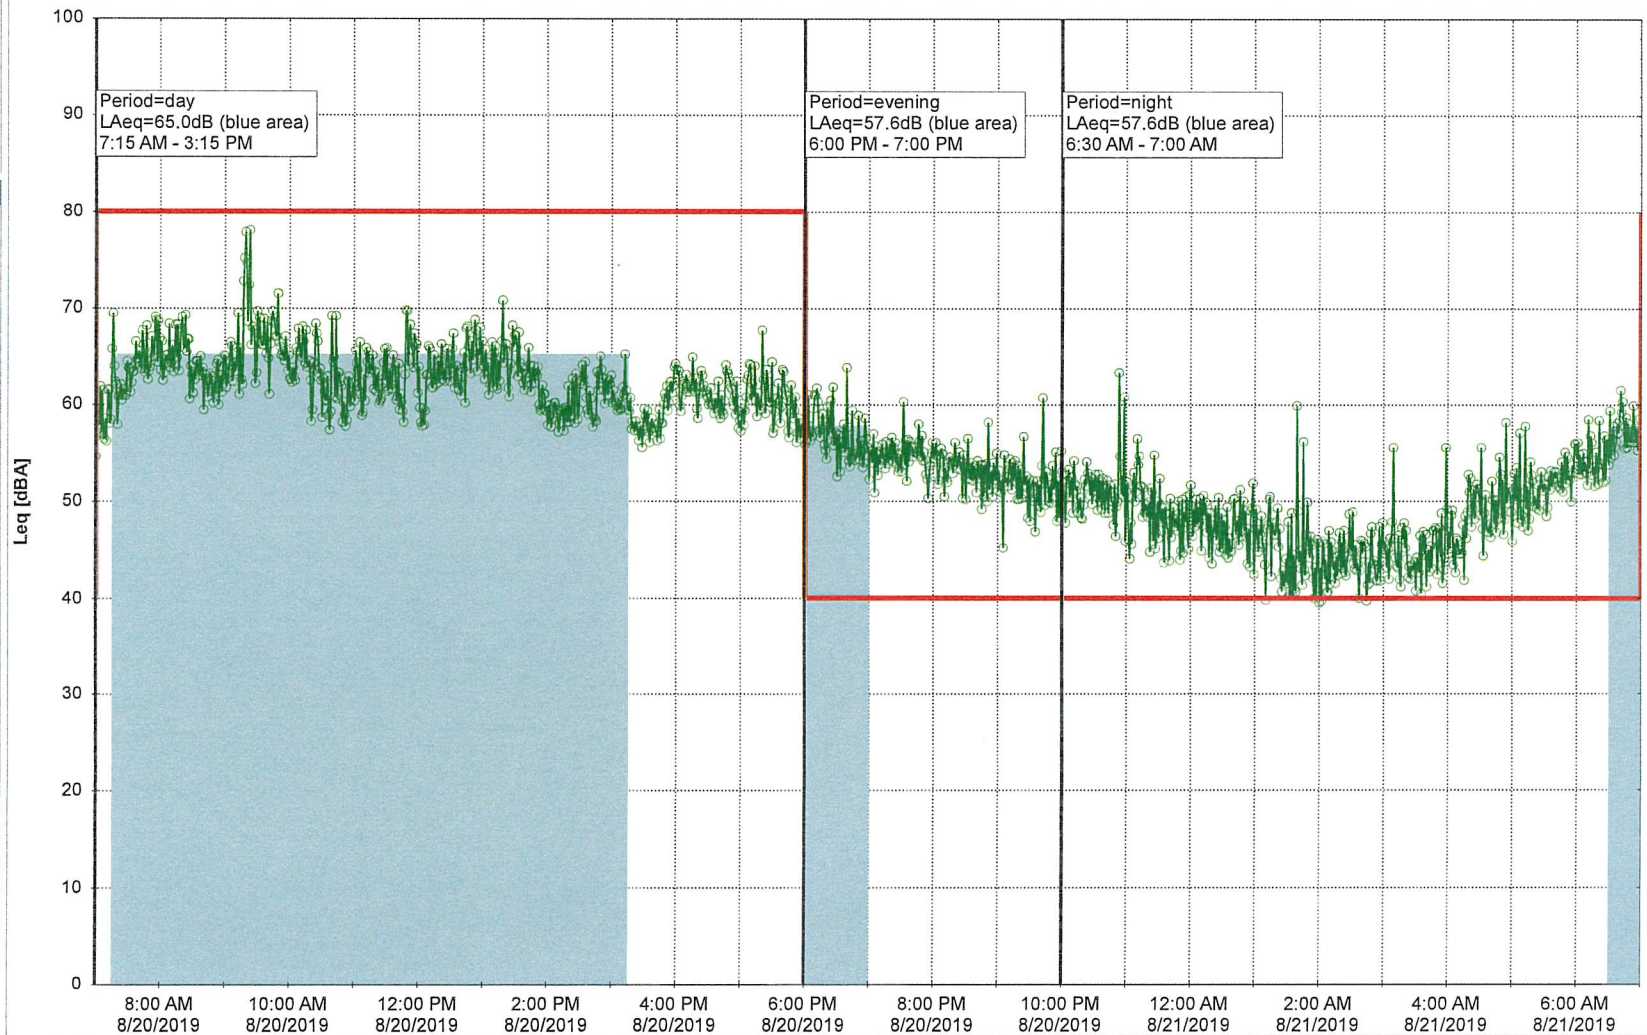

### Noise Time Related Diagram

HOL\_NS01

Project: Kronos Sydhavnen  
Construction: Havneholmen  
Location: N-V

8/20/2019  
8/21/2019

Plan View

### Noise Time Related Diagram

HOL\_NS01

Project: Kronos Sydhavnen  
Construction: Havneholmen  
Location: N-V

8/21/2019  
8/22/2019

Plan View

### Noise Time Related Diagram

HOL\_NS01

Project: Kronos Sydhavnen  
Construction: Havneholmen  
Location: N-V

8/22/2019  
8/23/2019