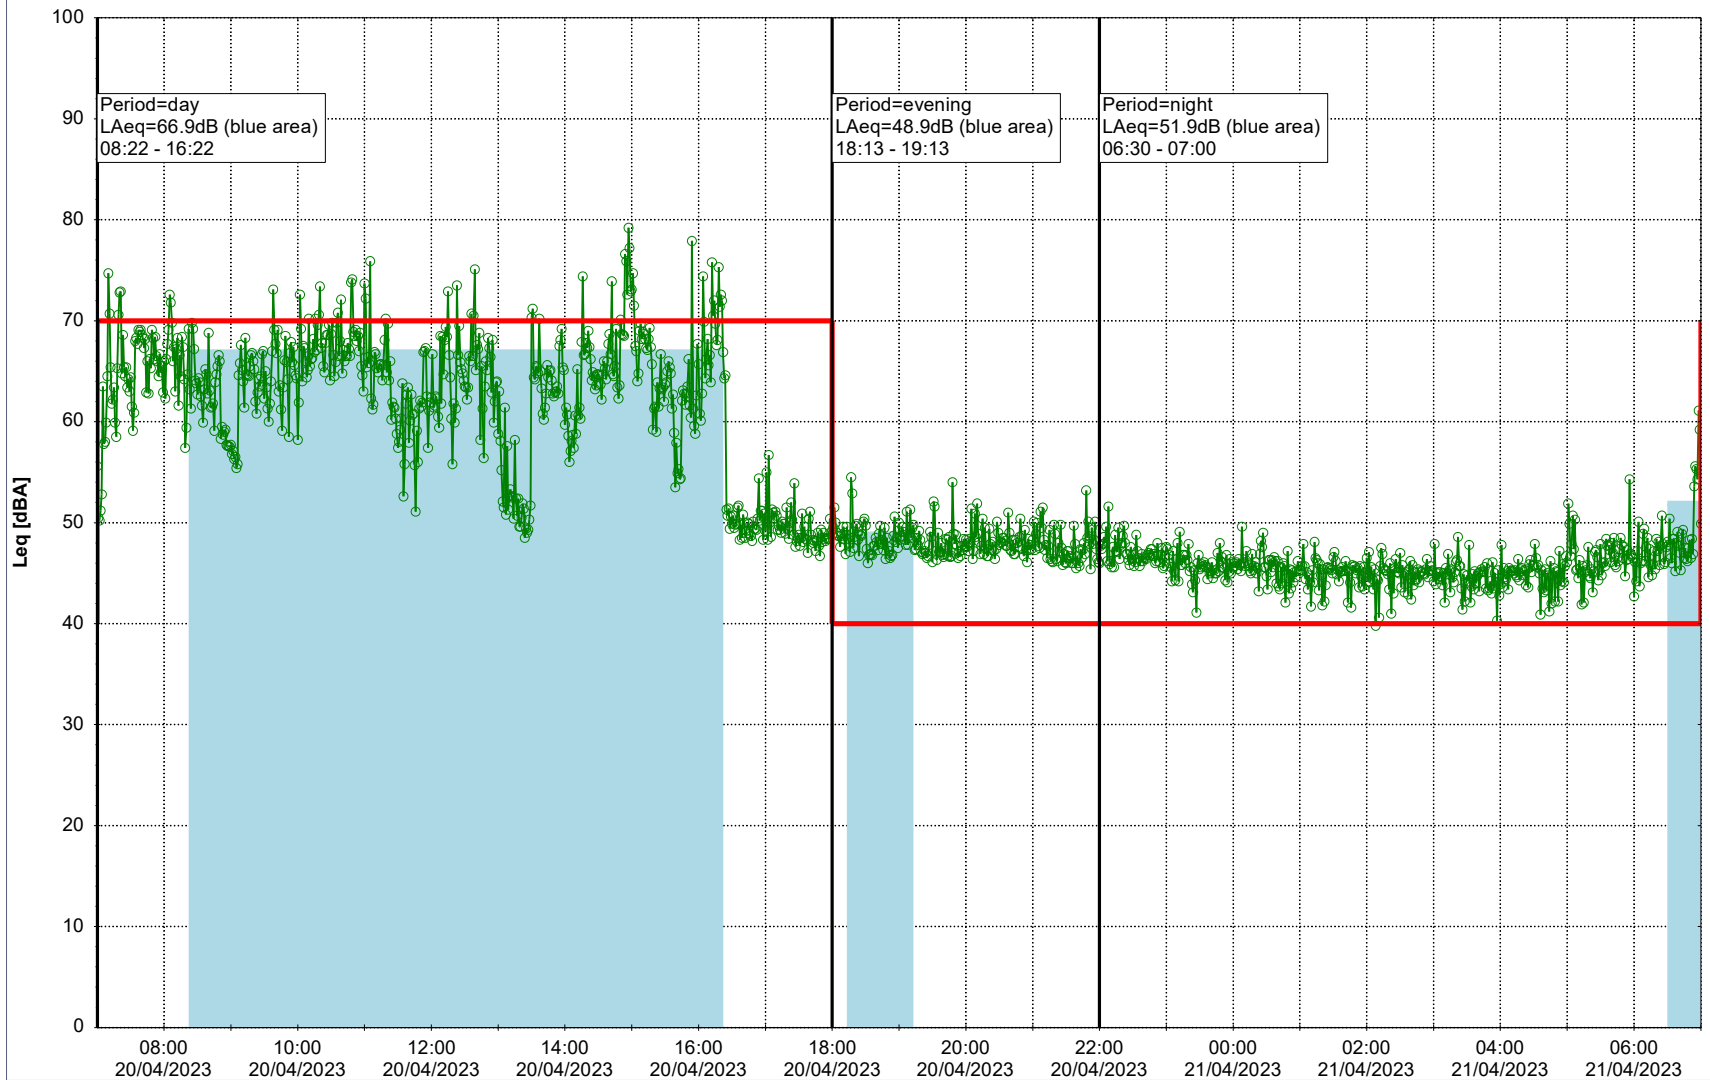

Noise Time Related Diagram

20/04/2023
21/04/2023

○○○○ MOP_NS01