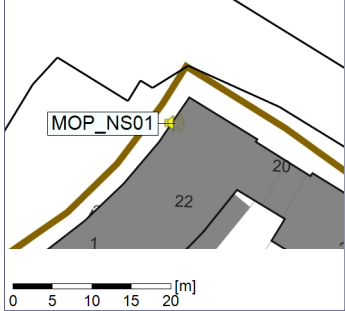

Noise Time Related Diagram

21/04/2023
22/04/2023

○○○○ MOP_NS01

Project: Kronos Sydhavnen
Construction: Mozarts Plads
Location: N-V

Plan View

Remarks

...

Noise Time Related Diagram