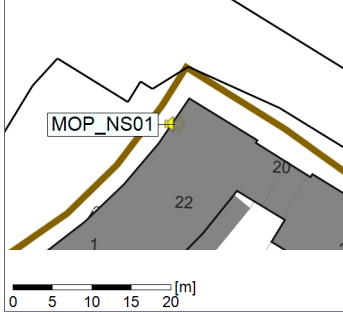

Project: Kronos Sydhavnen
Construction: Mozarts Plads
Location: N-V

Plan View

Remarks

...

Noise Time Related Diagram

17/04/2023
18/04/2023

○○○○ MOP_NS01

Project: Kronos Sydhavnen
Construction: Mozarts Plads
Location: N-V