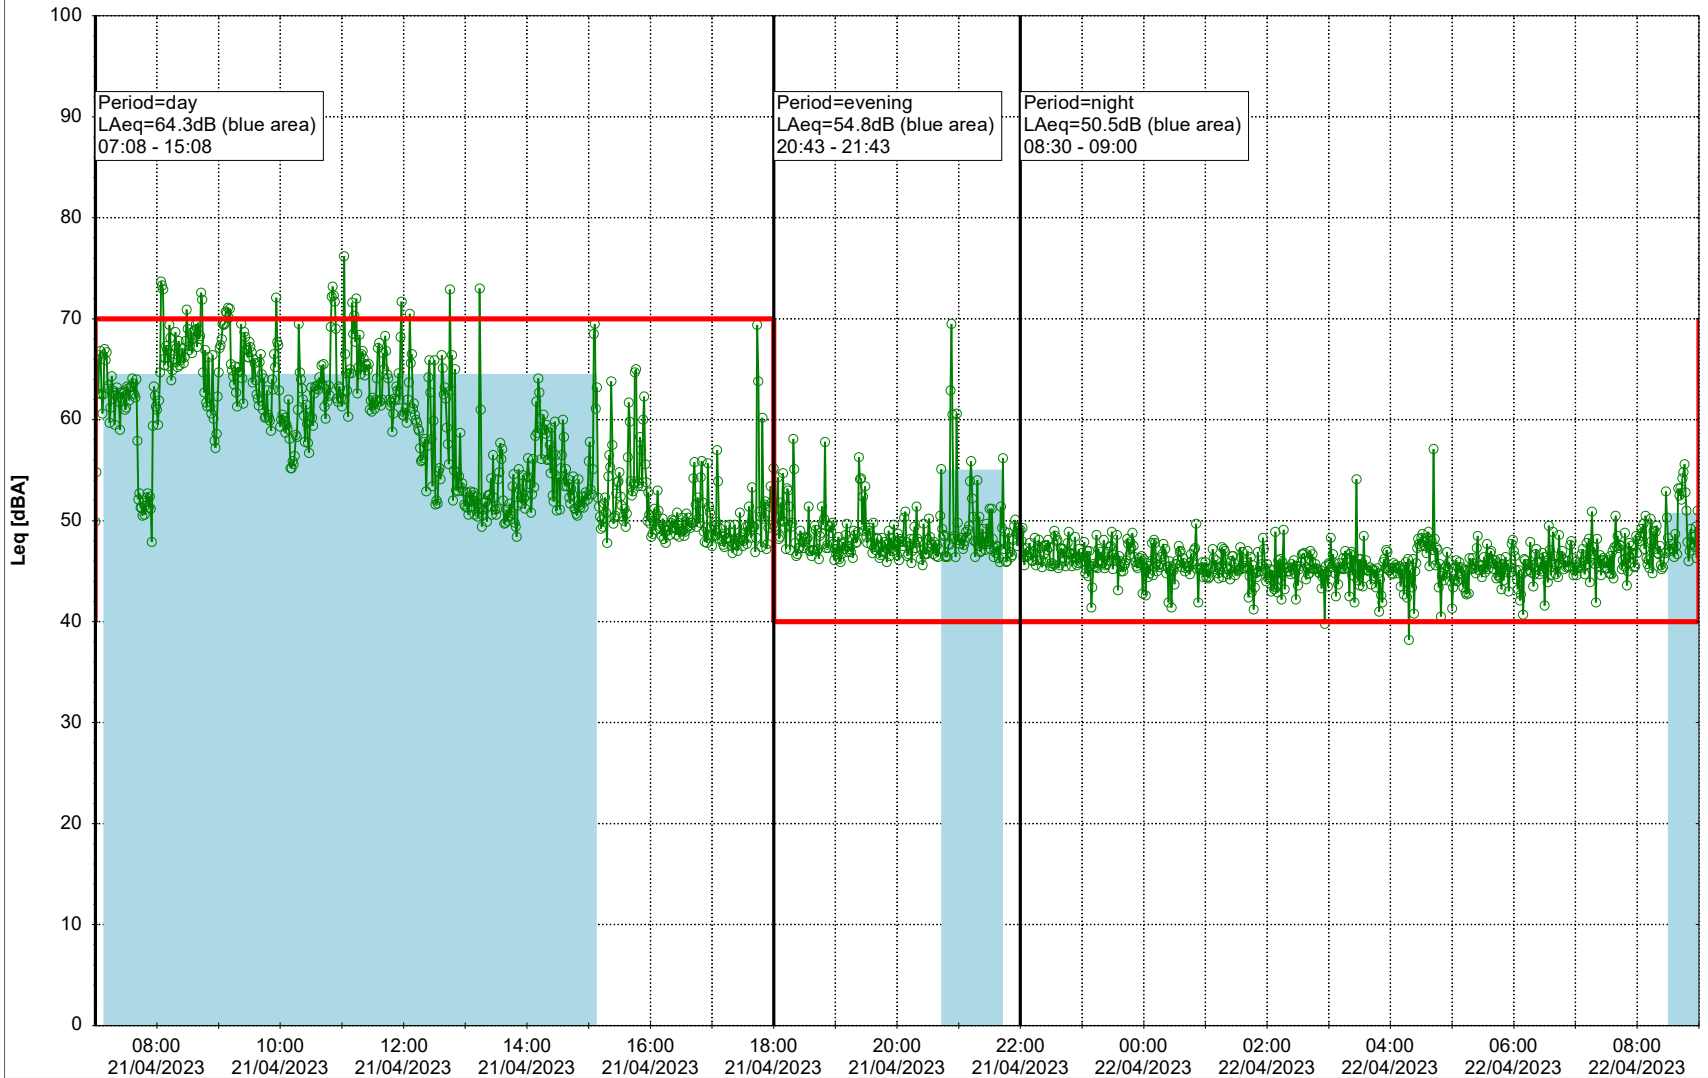

...

Noise Time Related Diagram

20/04/2023
21/04/2023

○○○○ MOP_NS01

Project: Kronos Sydhavnen
Construction: Mozarts Plads
Location: N-V

Plan View

Remarks

...

Noise Time Related Diagram

21/04/2023
22/04/2023

○○○○ MOP_NS01

Project: Kronos Sydhavnen
Construction: Mozarts Plads
Location: N-V

Plan View

Remarks

...

Noise Time Related Diagram