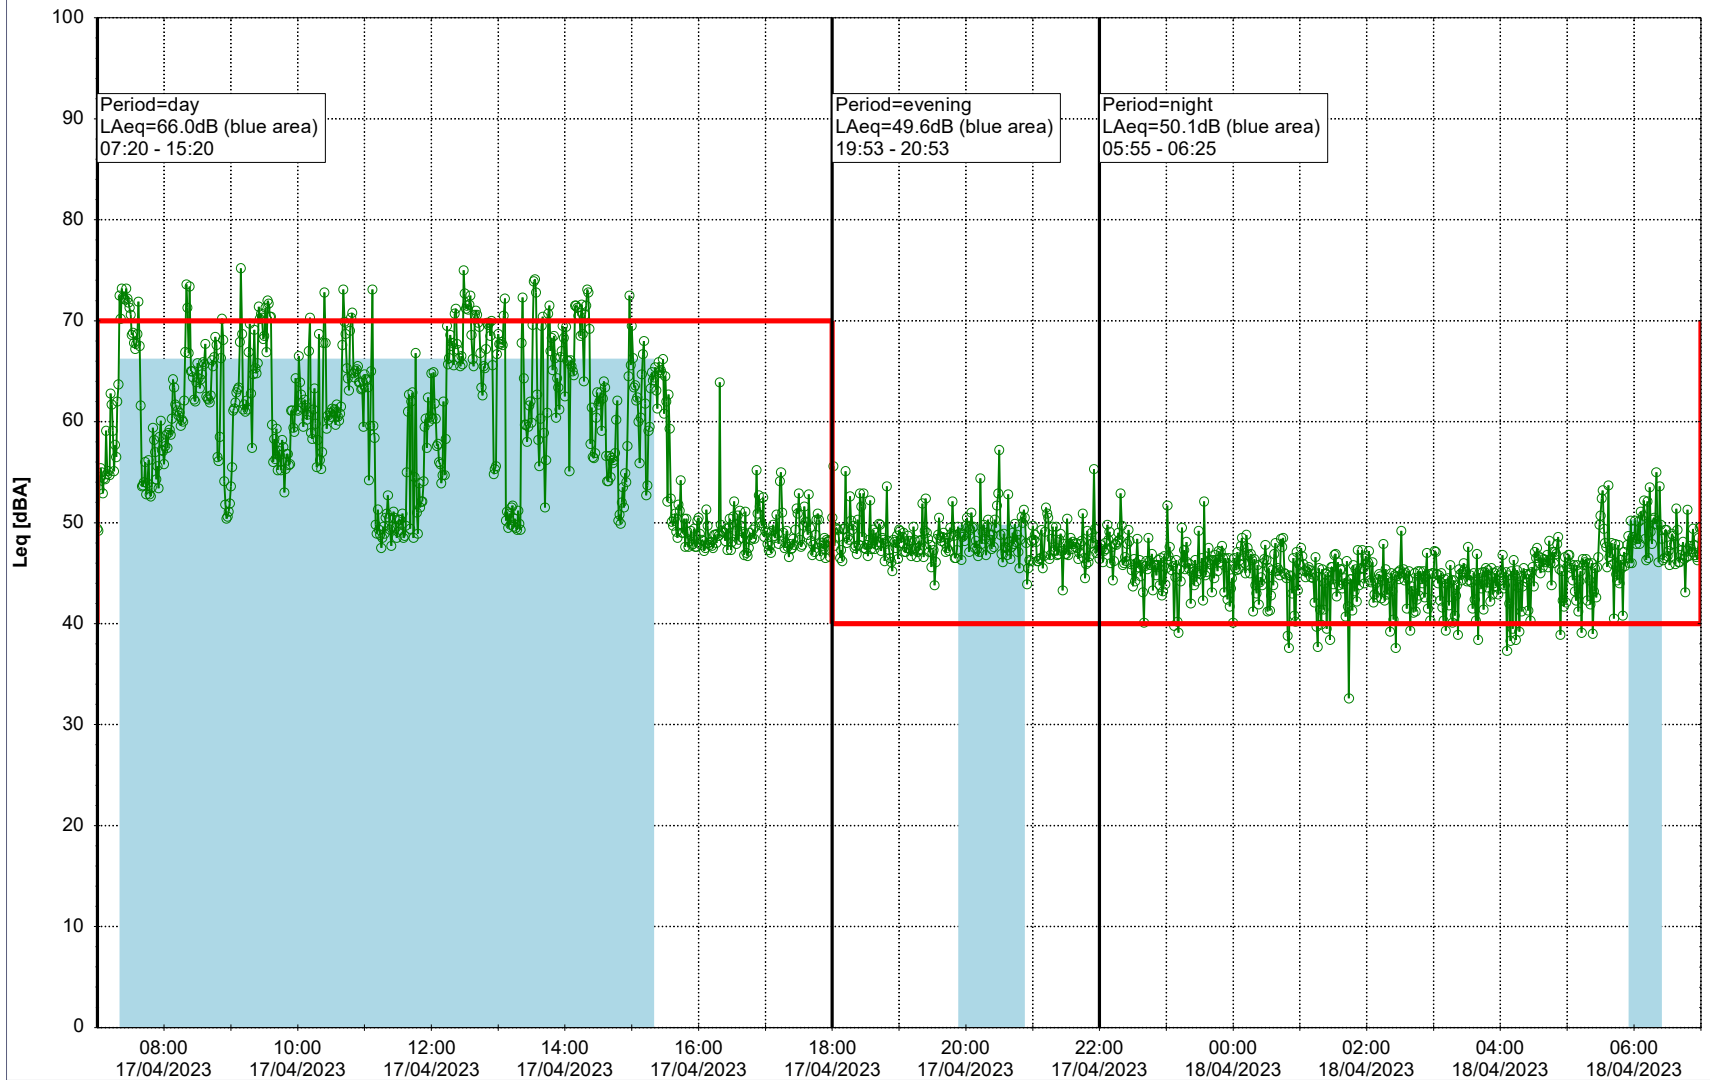

Project: Kronos Sydhavnen
Construction: Mozarts Plads
Location: N-V

Plan View

Remarks

...

Noise Time Related Diagram

17/04/2023
18/04/2023

○○○○ MOP_NS01

Project: Kronos Sydhavnen
Construction: Mozarts Plads
Location: N-V

Plan View

Remarks

...

Noise Time Related Diagram

18/04/2023
19/04/2023

○○○ MOP_NS01

Project: Kronos Sydhavnen
Construction: Mozarts Plads
Location: N-V

Plan View

Remarks

...

Noise Time Related Diagram

19/04/2023
20/04/2023

○○○○ MOP_NS01

Project: Kronos Sydhavnen
Construction: Mozarts Plads
Location: N-V

Plan View

Remarks

...

Noise Time Related Diagram

20/04/2023
21/04/2023

○○○○ MOP_NS01

Project: Kronos Sydhavnen
Construction: Mozarts Plads
Location: N-V

Plan View

Remarks

...