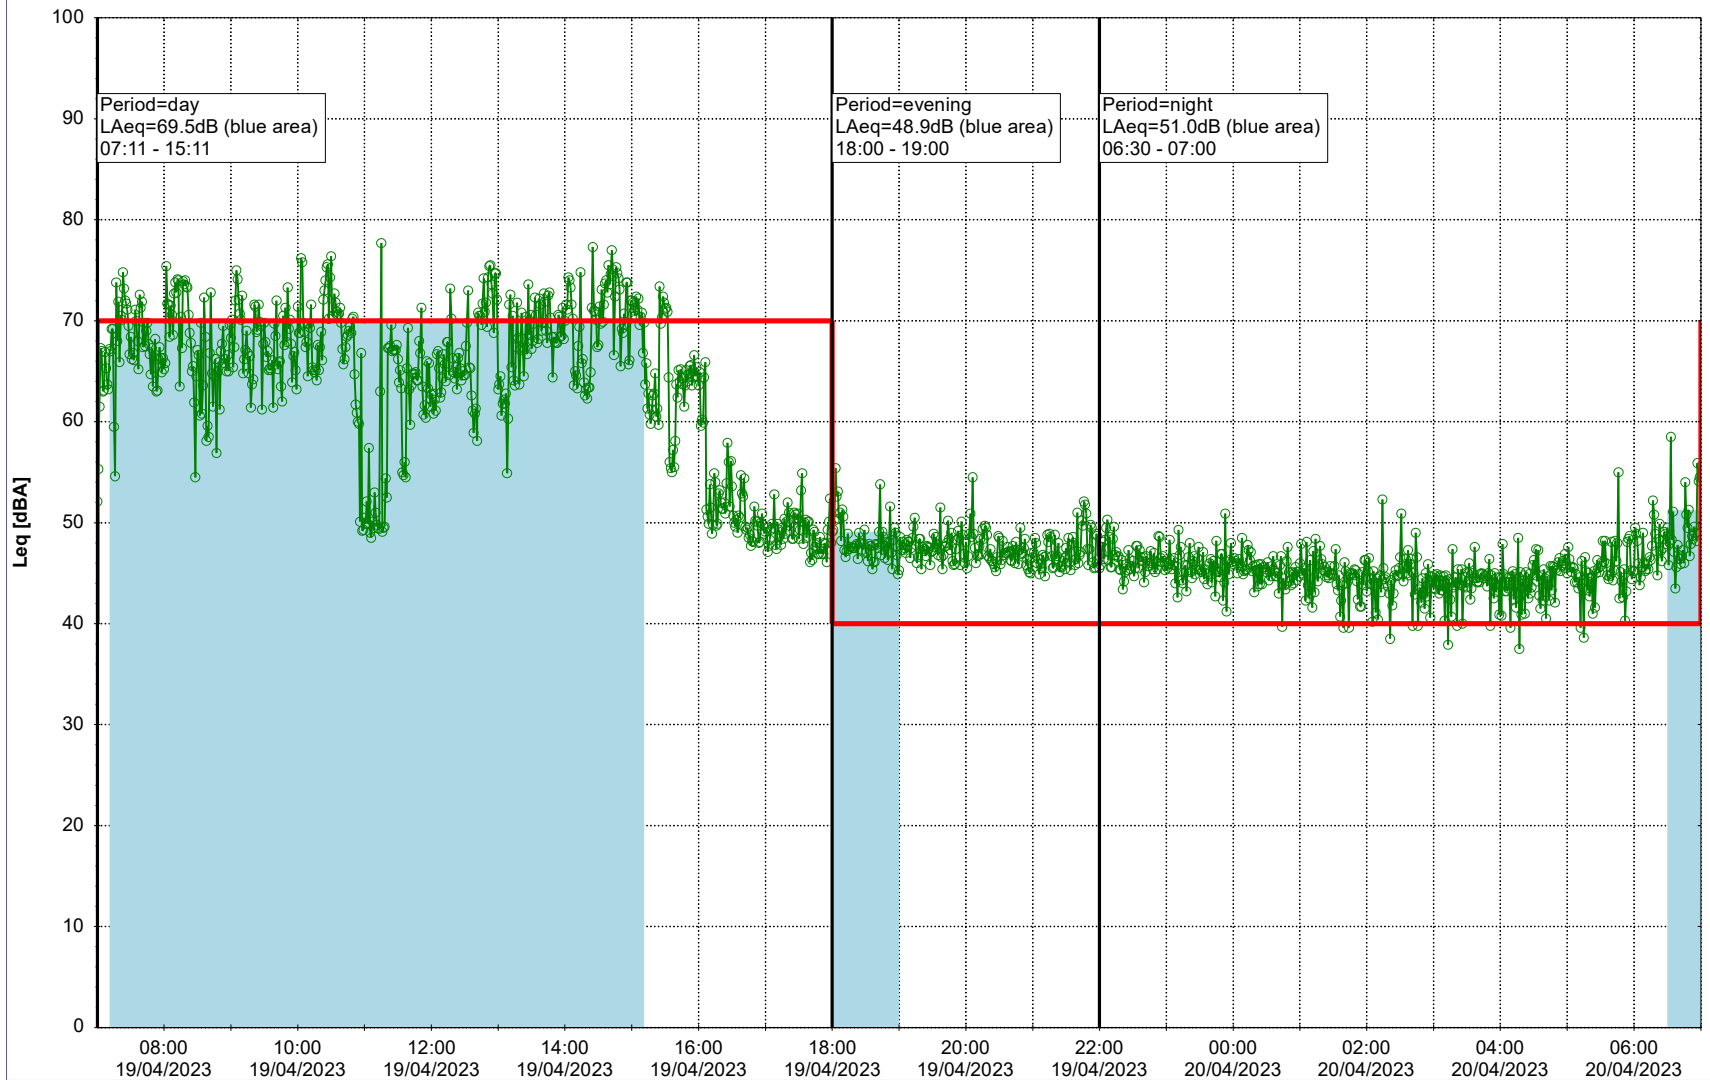

Noise Time Related Diagram

19/04/2023
20/04/2023

○○○○ MOP_NS01