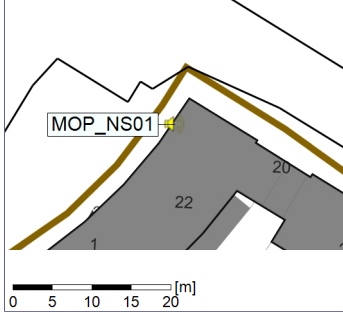

Remarks

...

Noise Time Related Diagram

19/04/2023
20/04/2023

○○○○ MOP_NS01

Project: Kronos Sydhavnen
Construction: Mozarts Plads
Location: N-V

Plan View

Remarks