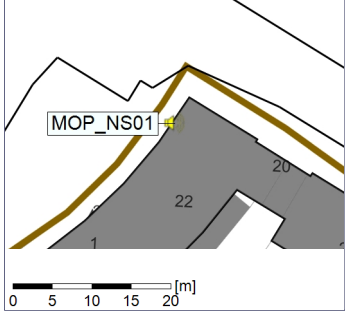

22/04/2023
23/04/2023

○○○○ MOP_NS01

Project: Kronos Sydhavnen
Construction: Mozarts Plads
Location: N-V

Plan View

Remarks

...

Noise Time Related Diagram

23/04/2023
24/04/2023