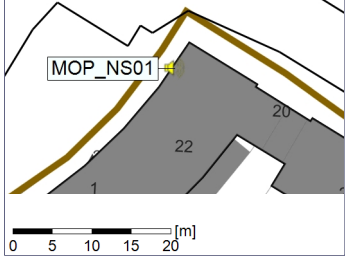

Plan View

Remarks

...

Noise Time Related Diagram

18/04/2023
19/04/2023

○○○ MOP_NS01

Project: Kronos Sydhavnen
Construction: Mozarts Plads
Location: N-V

Plan View