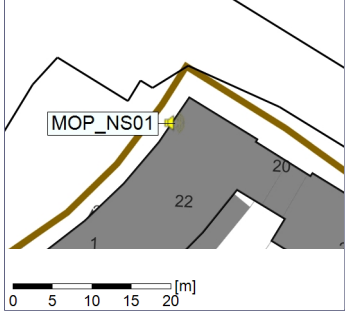

...

Noise Time Related Diagram

20/04/2023
21/04/2023

○○○○ MOP_NS01

Project: Kronos Sydhavnen
Construction: Mozarts Plads
Location: N-V

Plan View

Remarks

...