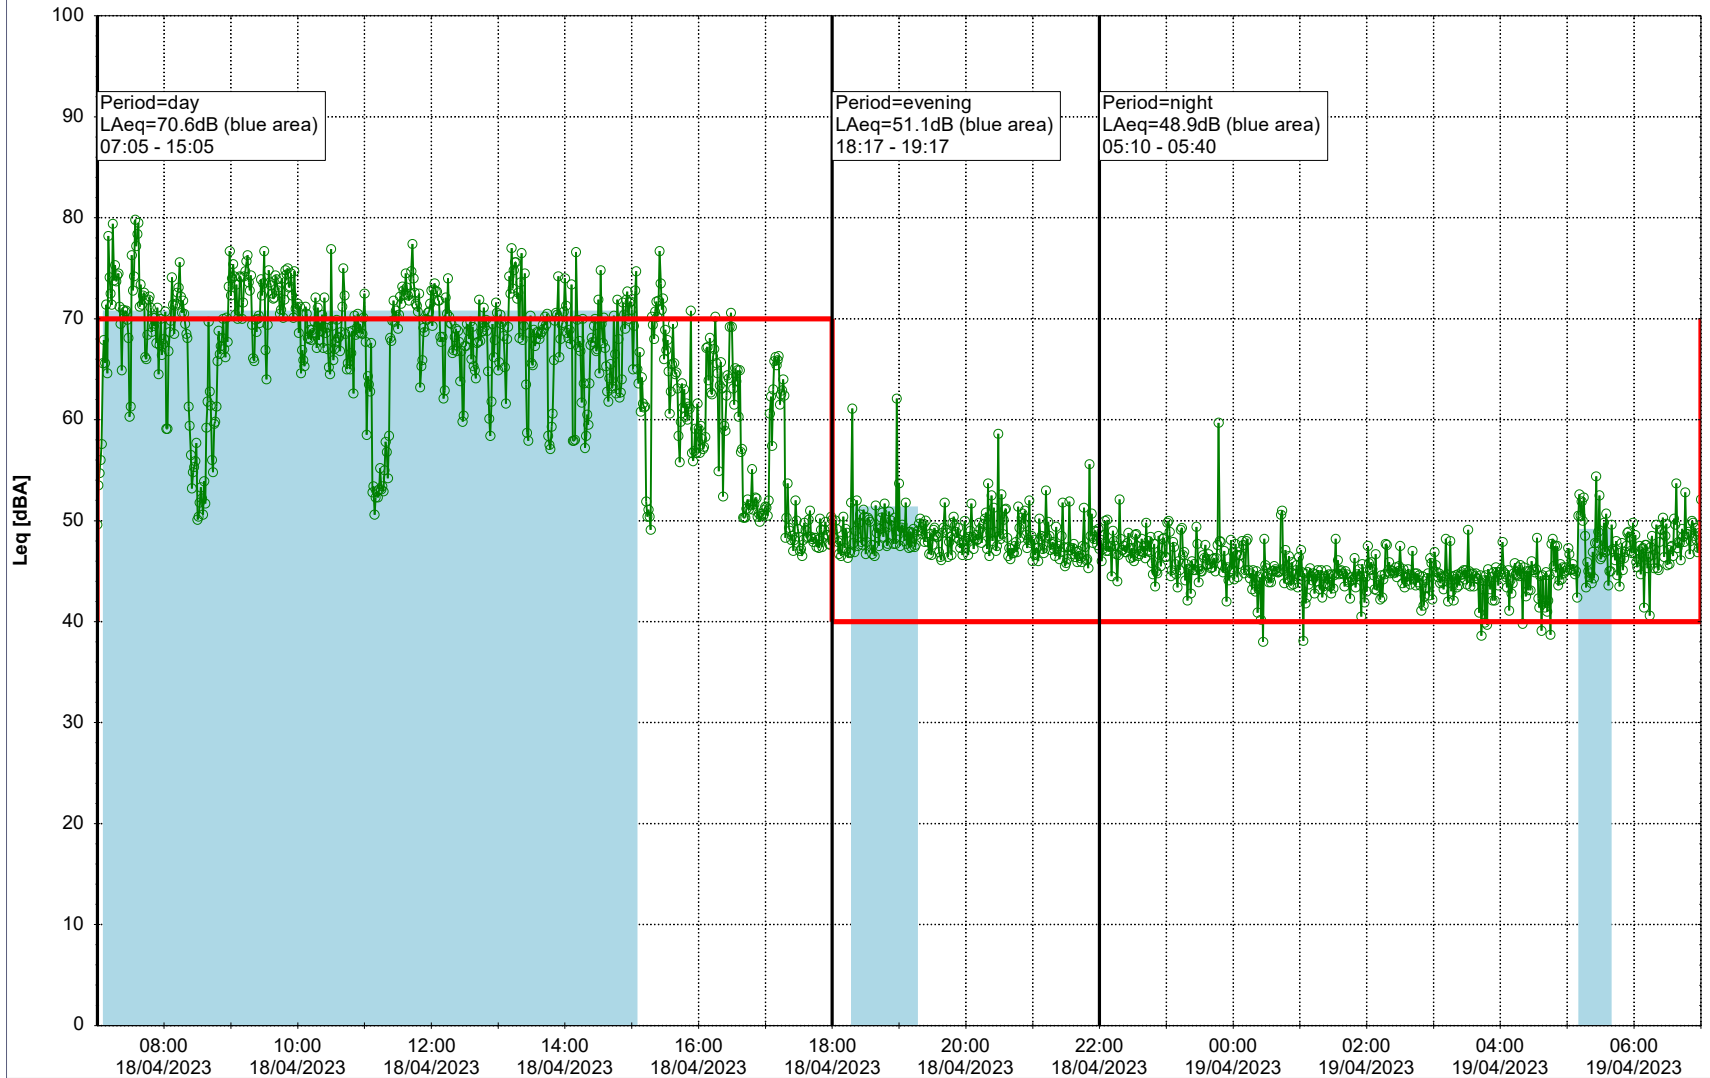

Plan View

Remarks

...

Noise Time Related Diagram

18/04/2023
19/04/2023

○○○ MOP_NS01

Project: Kronos Sydhavnen
Construction: Mozarts Plads
Location: N-V

Plan View

Remarks

...

Noise Time Related Diagram

19/04/2023
20/04/2023

○○○○ MOP_NS01

Project: Kronos Sydhavnen
Construction: Mozarts Plads
Location: N-V

Plan View

Remarks