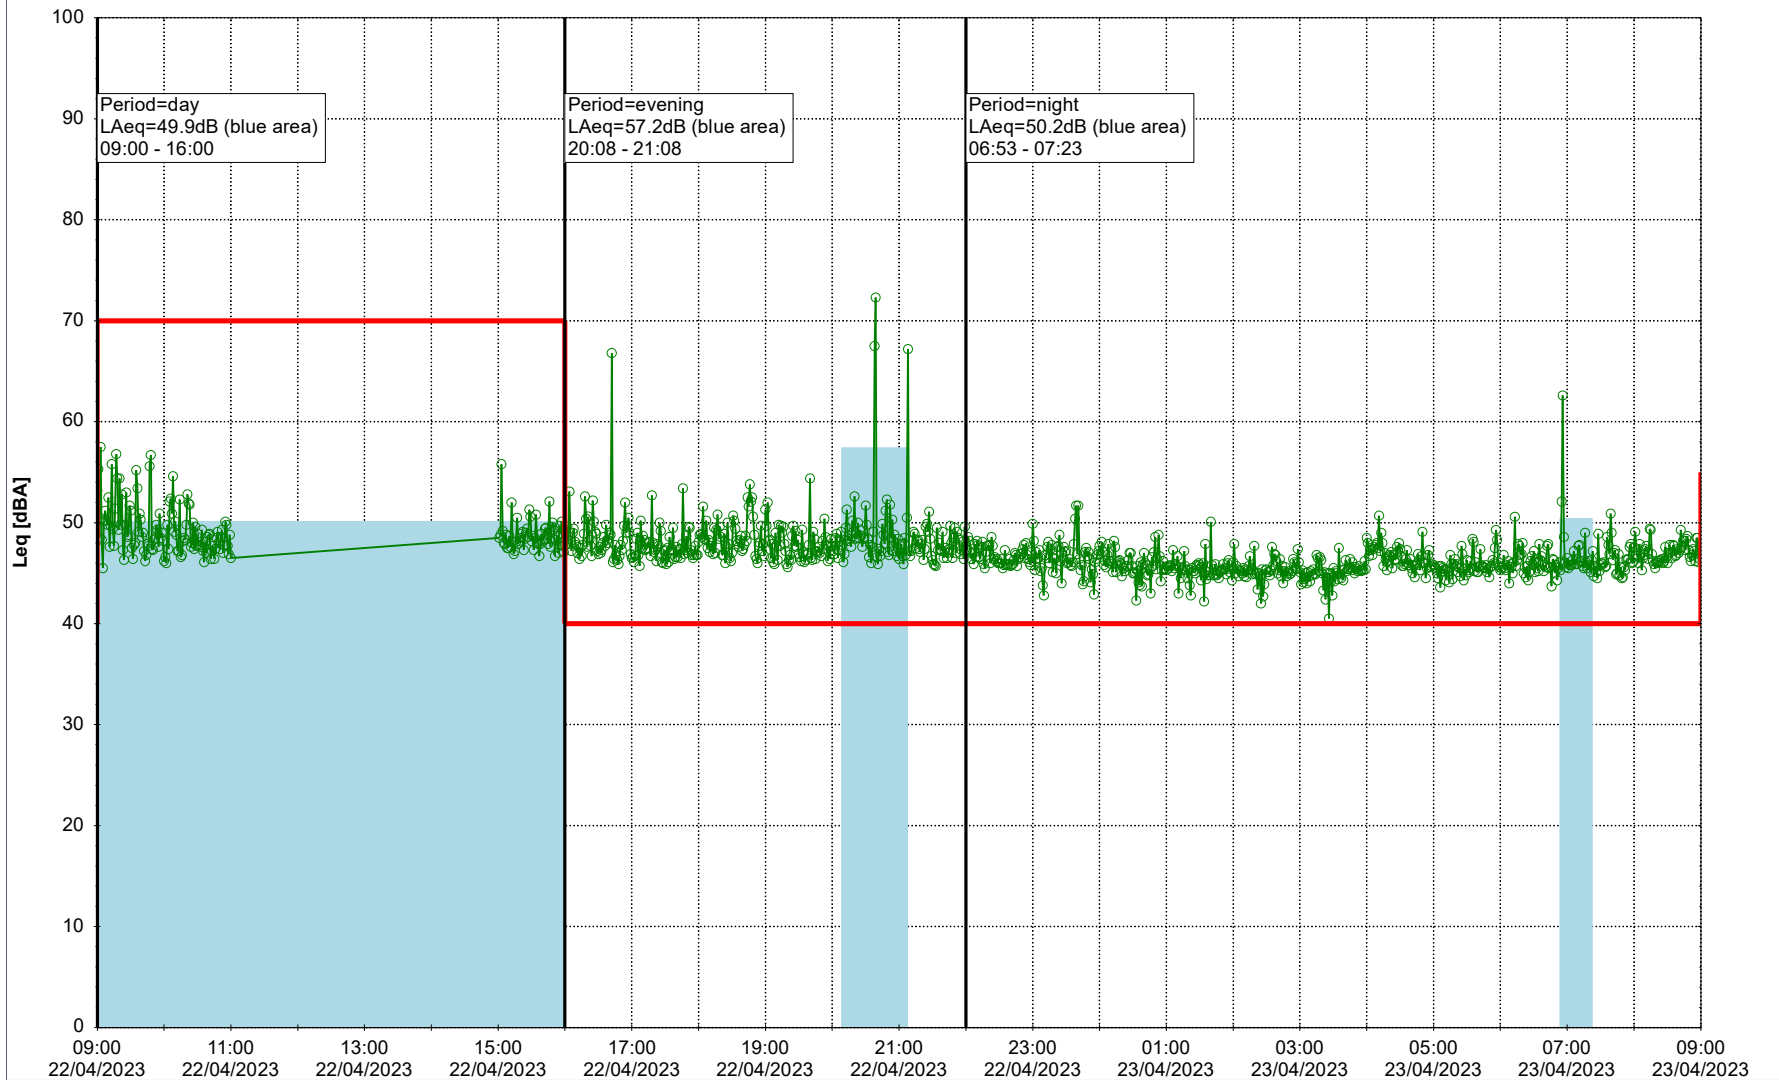

Noise Time Related Diagram

22/04/2023
23/04/2023

○○○○ MOP_NS01