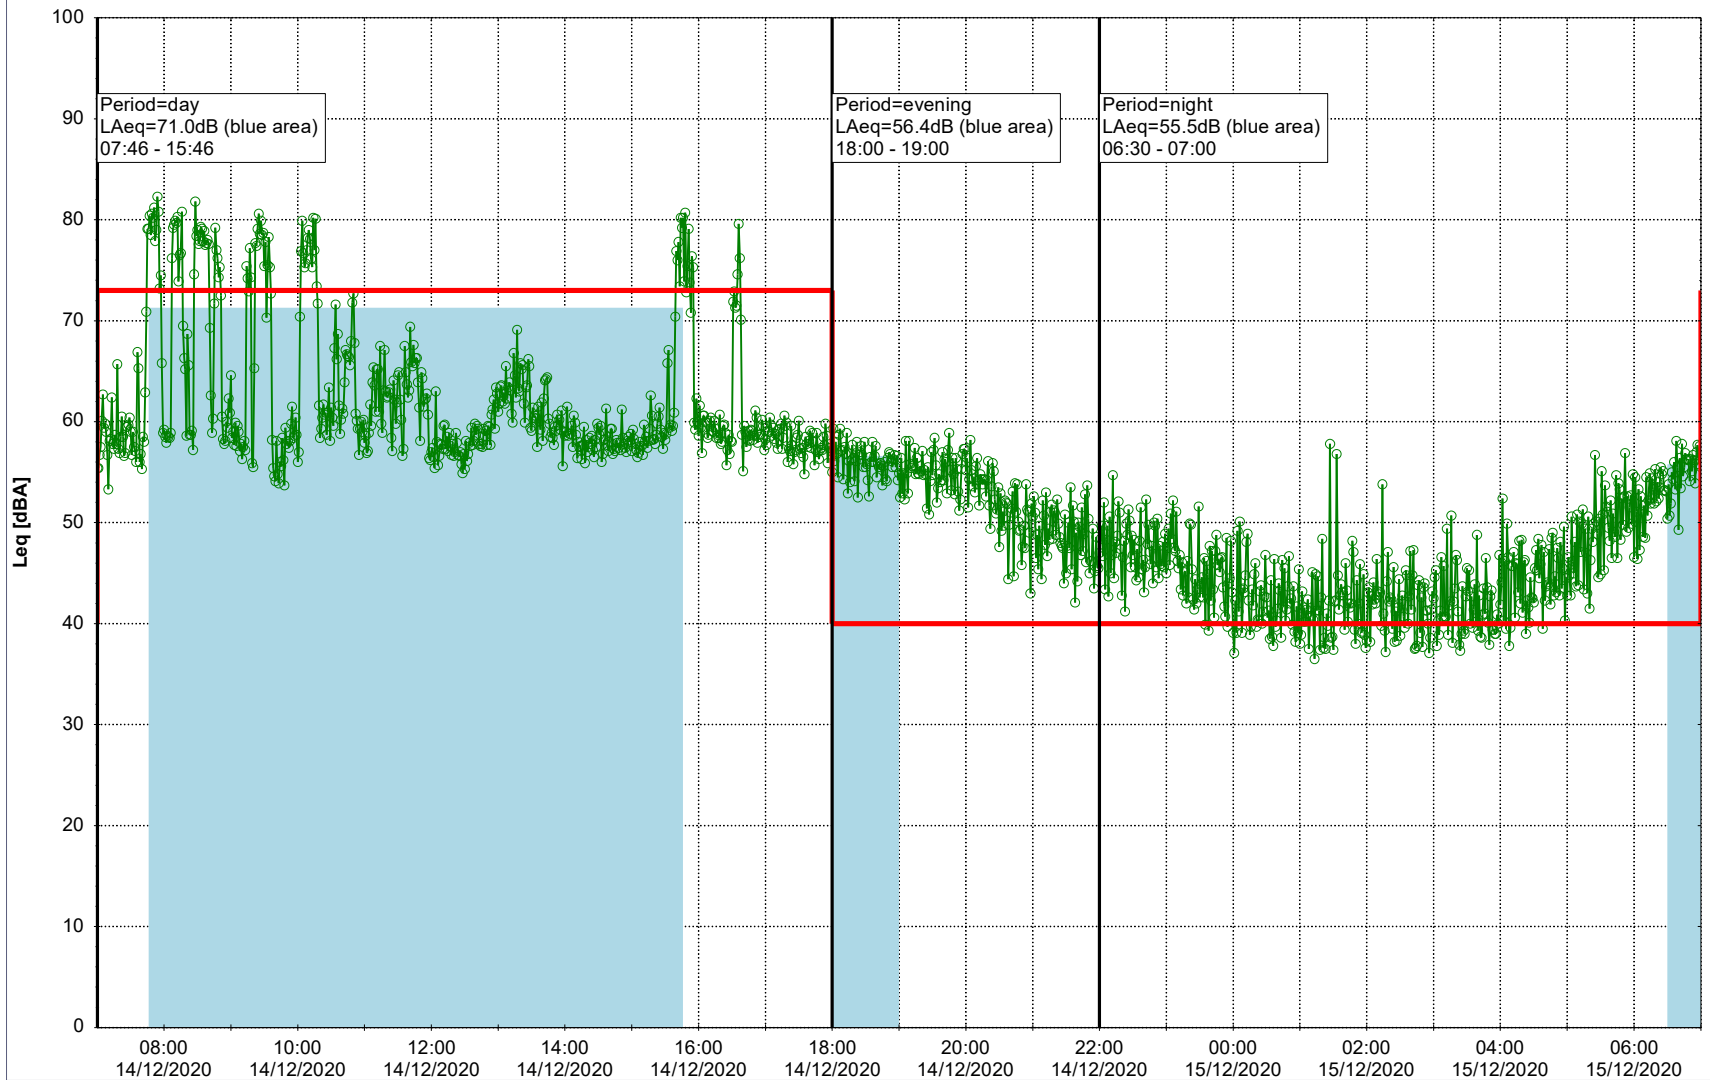

Project: Kronos Sydhavnen  
Construction: Havneholmen  
Location: N-V

Plan View

Remarks

...

### Noise Time Related Diagram

14/12/2020  
15/12/2020

○ ○ ○ ○ HOL\_NS01

**Project:** Kronos Sydhavnen  
**Construction:** Havneholmen  
**Location:** N-V

Plan View

Remarks

...

### Noise Time Related Diagram

15/12/2020  
16/12/2020

○ ○ ○ ○ HOL\_NS01

**Project:** Kronos Sydhavnen  
**Construction:** Havneholmen  
**Location:** N-V

Plan View

Remarks

...