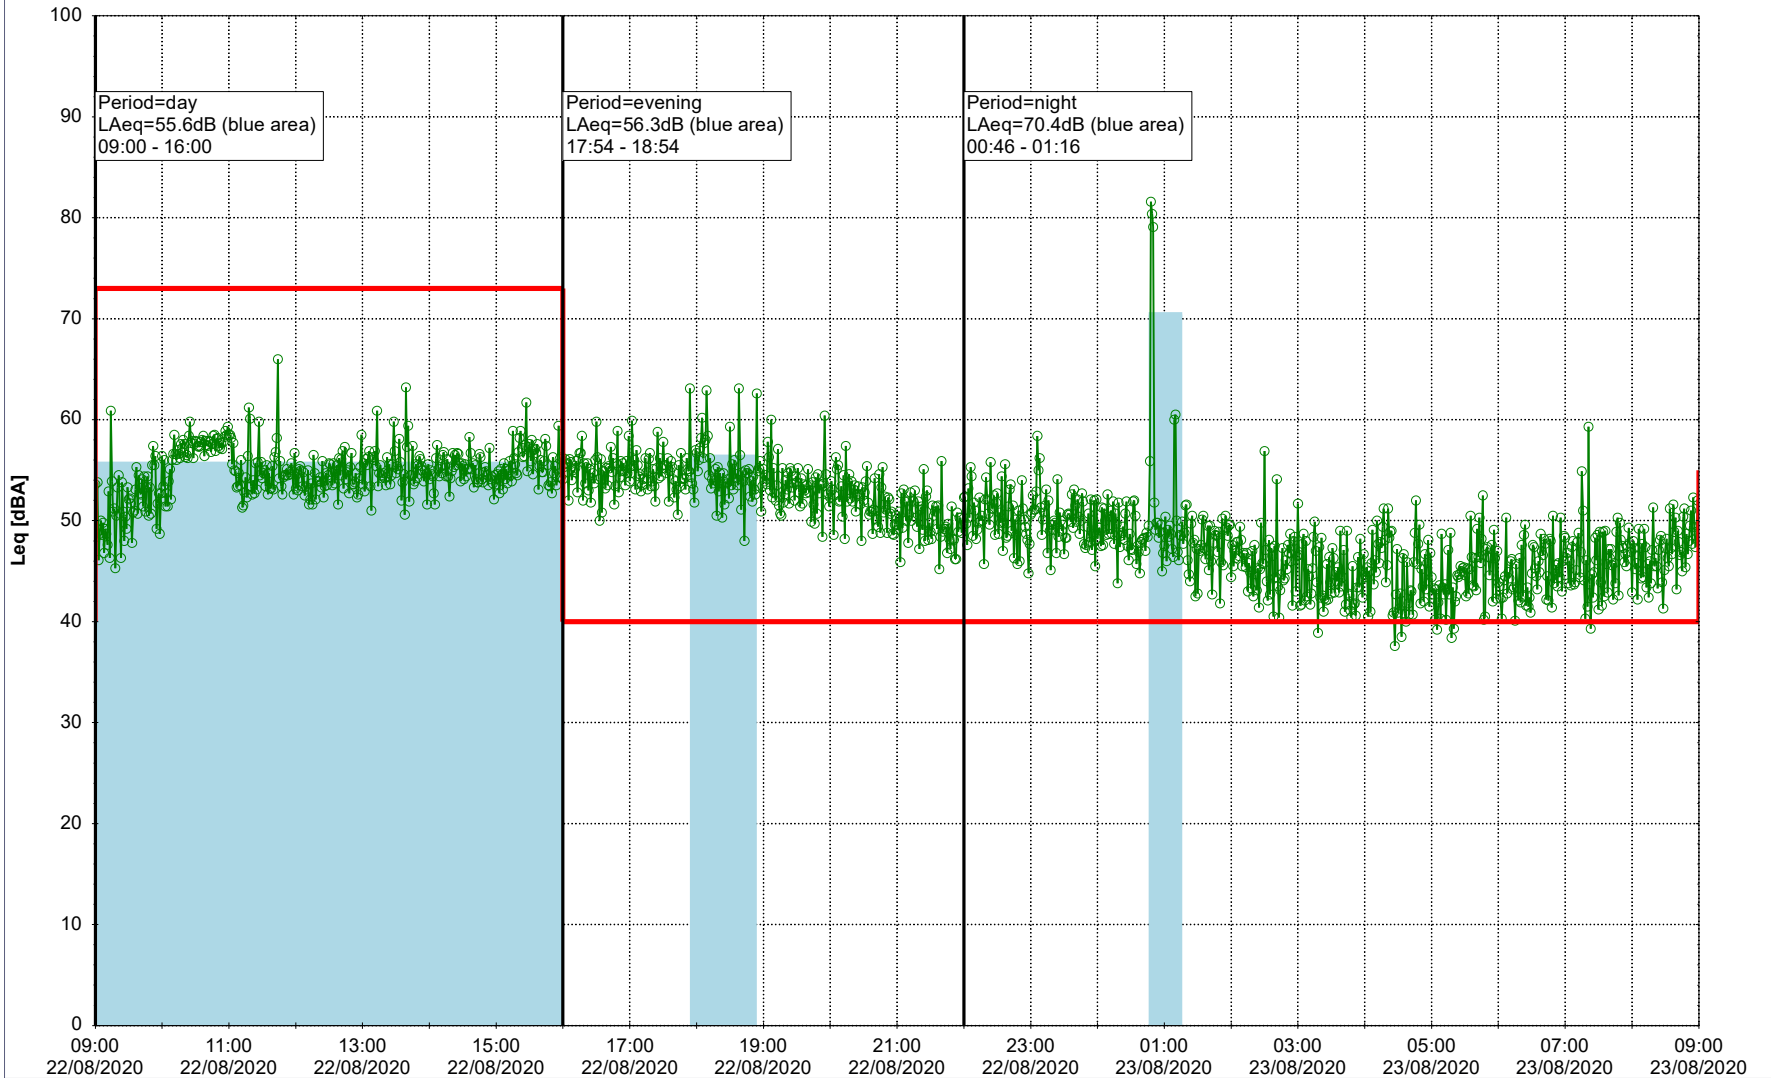

Noise Time Related Diagram

22/08/2020
23/08/2020

○ ○ ○ ○ HOL_NS01