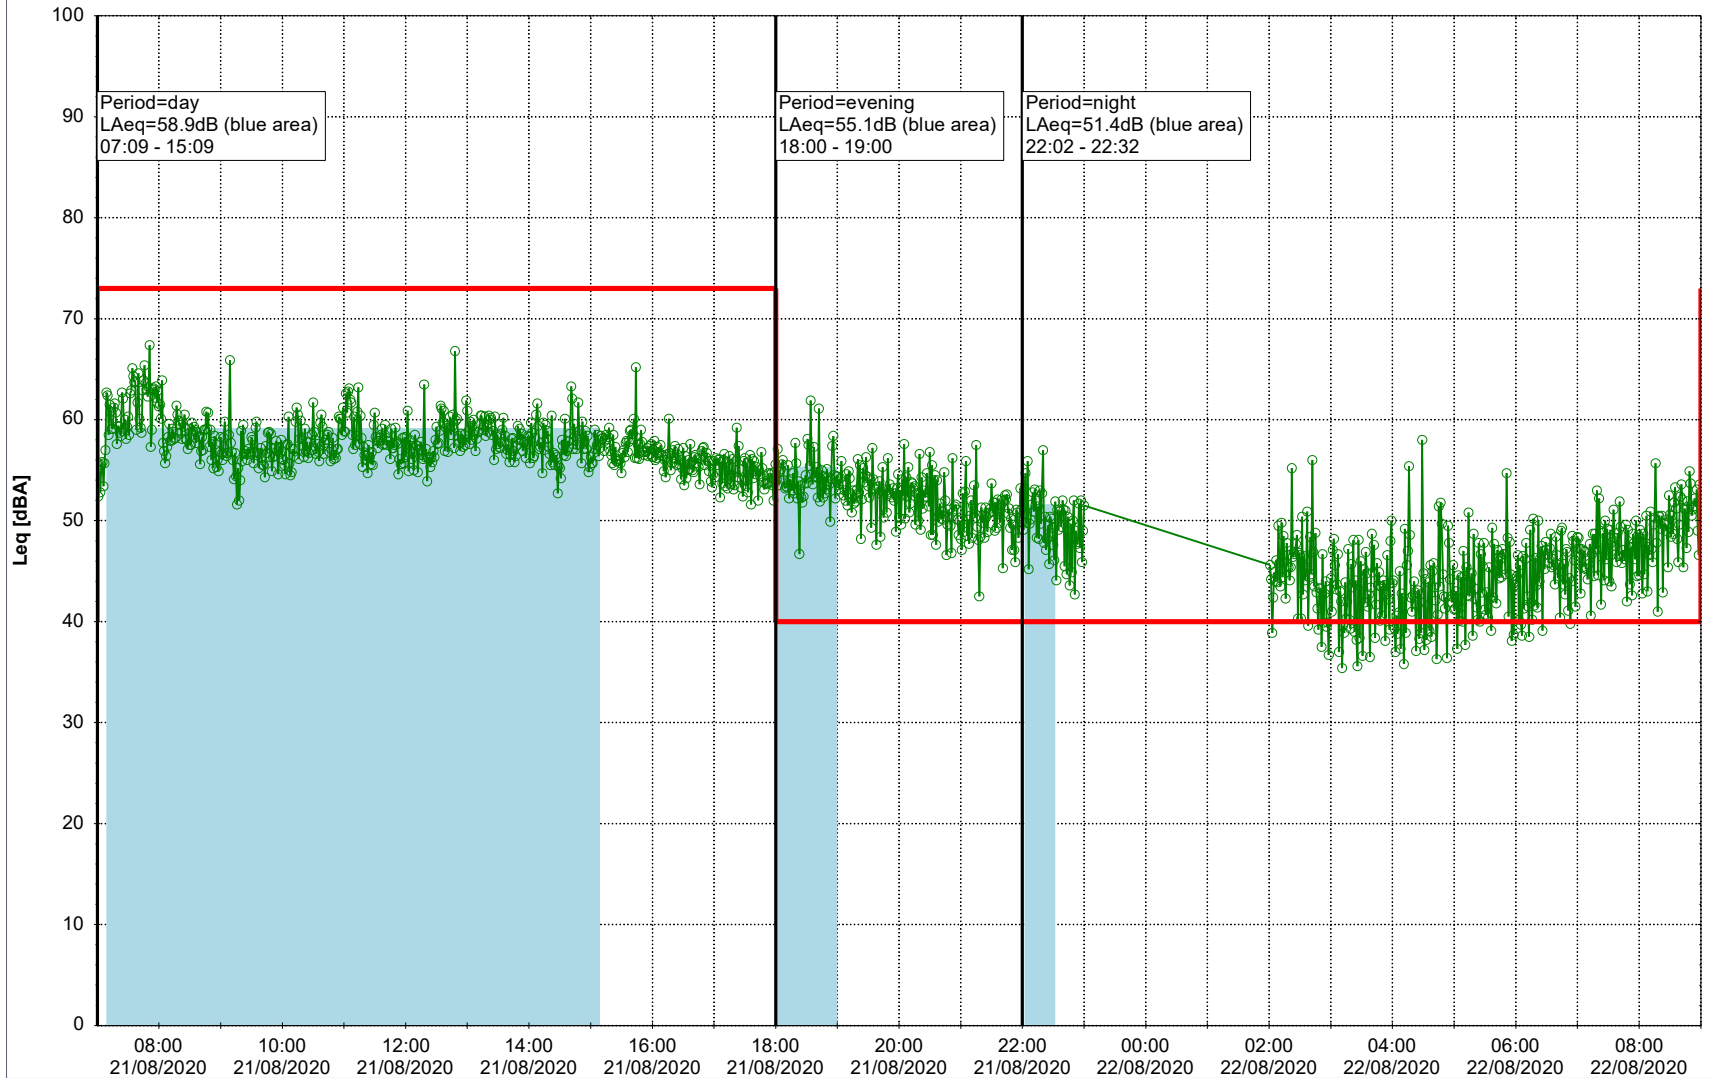

Noise Time Related Diagram

21/08/2020
22/08/2020

○ ○ ○ ○ HOL_NS01