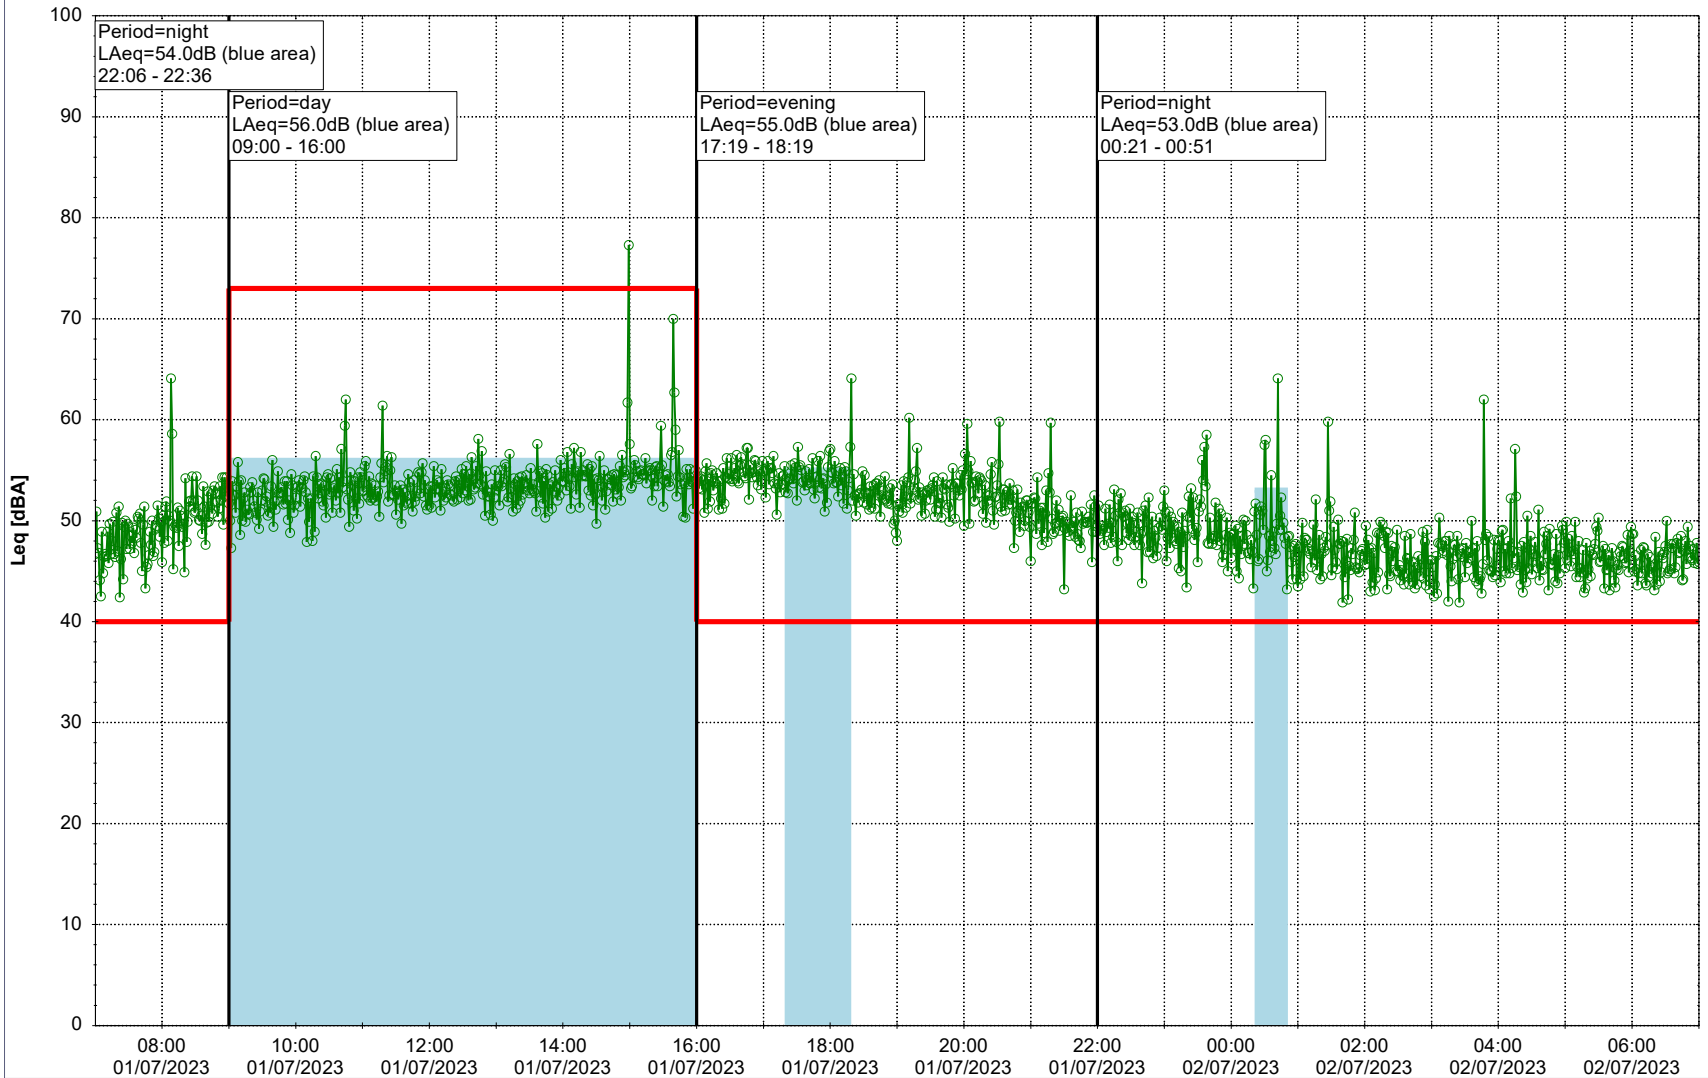

Noise Time Related Diagram

30/06/2023
01/07/2023

○ ○ ○ ○ HOL_NS01

Project: Kronos Sydhavnen
Construction: Havneholmen
Location: N-V

Plan View

Remarks

...

Noise Time Related Diagram

01/07/2023
02/07/2023

○ ○ ○ ○ HOL_NS01

Project: Kronos Sydhavnen
Construction: Havneholmen
Location: N-V

Plan View

Remarks

...

Noise Time Related Diagram

02/07/2023
03/07/2023