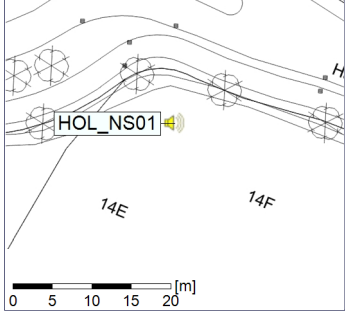

...

Noise Time Related Diagram

29/06/2023
30/06/2023

○ ○ ○ ○ HOL_NS01

Project: Kronos Sydhavnen
Construction: Havneholmen
Location: N-V

Plan View

Remarks

...

Noise Time Related Diagram

30/06/2023
01/07/2023

○ ○ ○ ○ HOL_NS01

Project: Kronos Sydhavnen
Construction: Havneholmen
Location: N-V

Plan View

Remarks

...

Noise Time Related Diagram