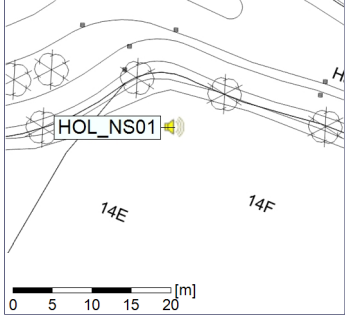

Remarks

...

Noise Time Related Diagram

28/06/2023
29/06/2023

○ ○ ○ ○ HOL_NS01

Project: Kronos Sydhavnen
Construction: Havneholmen
Location: N-V

Plan View

Remarks