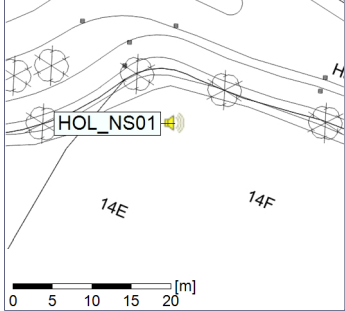

01/07/2023
02/07/2023

○ ○ ○ ○ HOL_NS01

Project: Kronos Sydhavnen
Construction: Havneholmen
Location: N-V

Plan View

Remarks

...

Noise Time Related Diagram

02/07/2023
03/07/2023