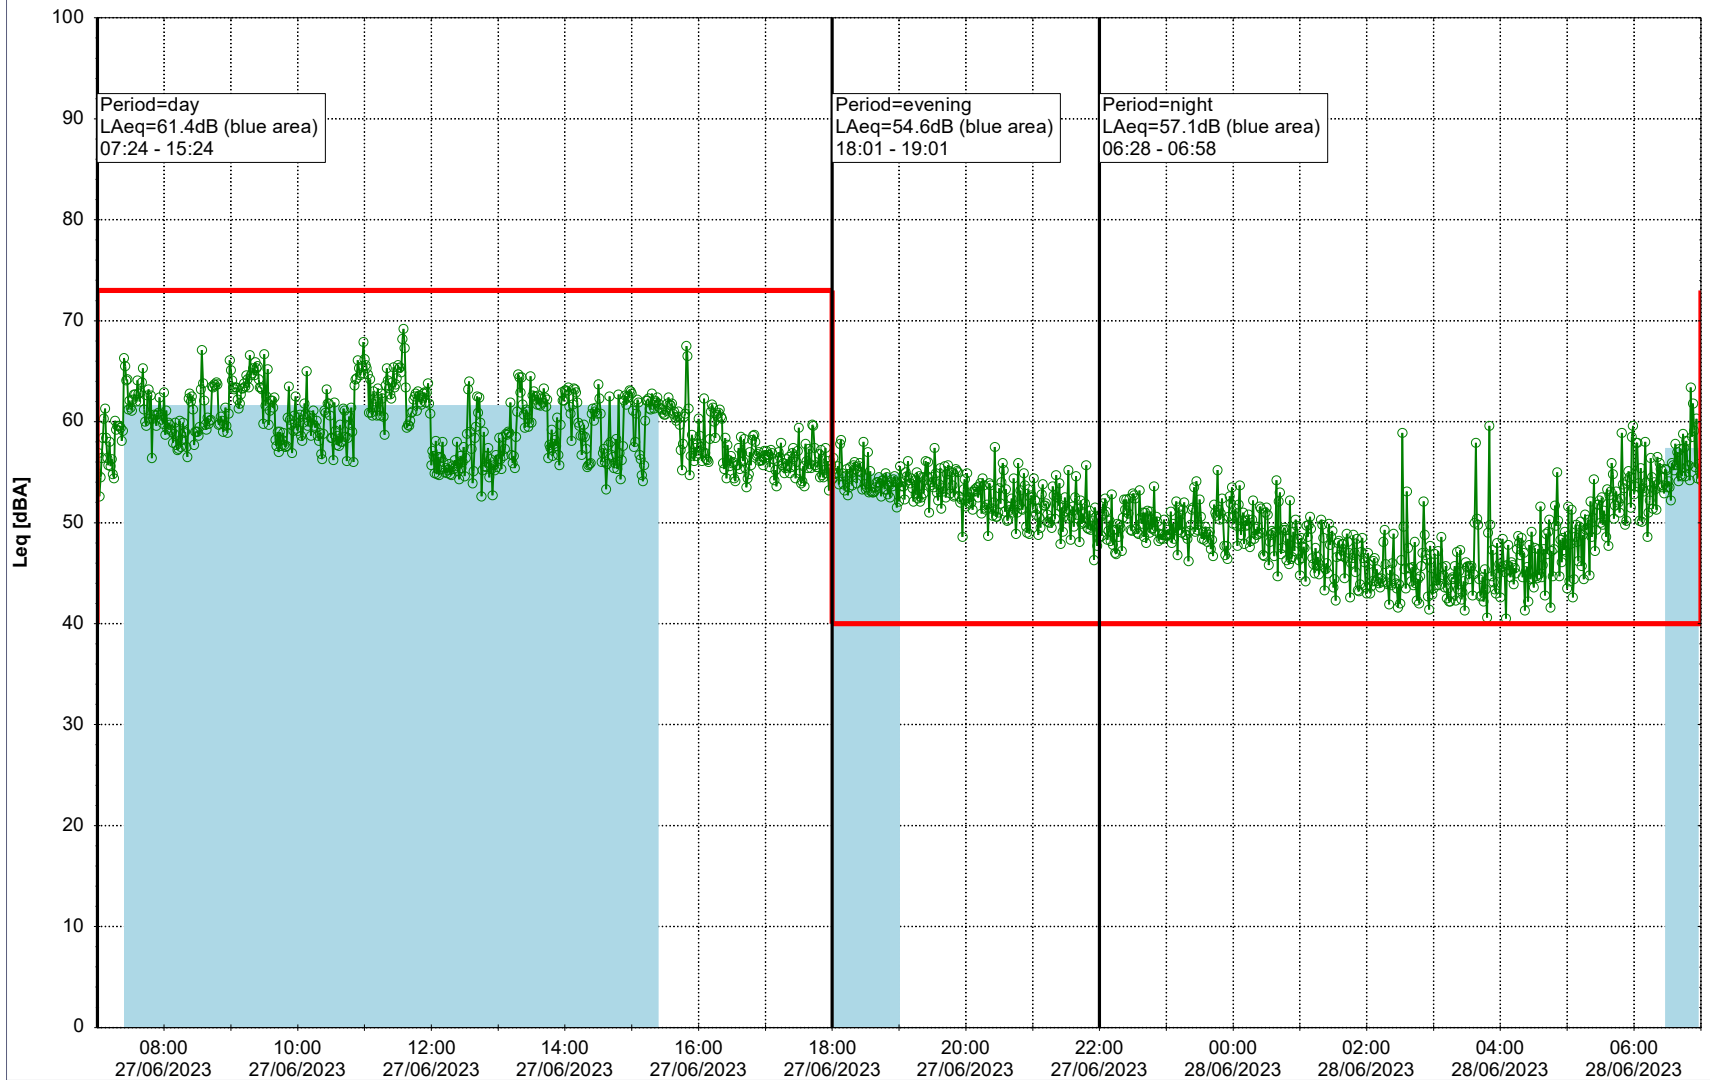

Plan View

Remarks

...

Noise Time Related Diagram

27/06/2023
28/06/2023

○ ○ ○ ○ HOL_NS01

Project: Kronos Sydhavnen
Construction: Havneholmen
Location: N-V

Plan View

Remarks

...

Noise Time Related Diagram

28/06/2023
29/06/2023

○ ○ ○ ○ HOL_NS01

Project: Kronos Sydhavnen
Construction: Havneholmen
Location: N-V

Plan View

Remarks

...

Noise Time Related Diagram

29/06/2023
30/06/2023

○ ○ ○ ○ HOL_NS01

Project: Kronos Sydhavnen
Construction: Havneholmen
Location: N-V

Plan View

Remarks

...

Noise Time Related Diagram

30/06/2023
01/07/2023

○ ○ ○ ○ HOL_NS01

Project: Kronos Sydhavnen
Construction: Havneholmen
Location: N-V

Plan View

Remarks

...

Noise Time Related Diagram