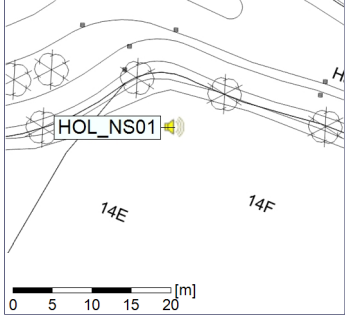

Project: Kronos Sydhavnen
Construction: Havneholmen
Location: N-V

Plan View

Remarks

...

Noise Time Related Diagram

26/06/2023
27/06/2023

○ ○ ○ ○ HOL_NS01

Project: Kronos Sydhavnen
Construction: Havneholmen
Location: N-V

Plan View

Remarks

...

Noise Time Related Diagram

27/06/2023
28/06/2023

○ ○ ○ ○ HOL_NS01

Project: Kronos Sydhavnen
Construction: Havneholmen
Location: N-V

Plan View