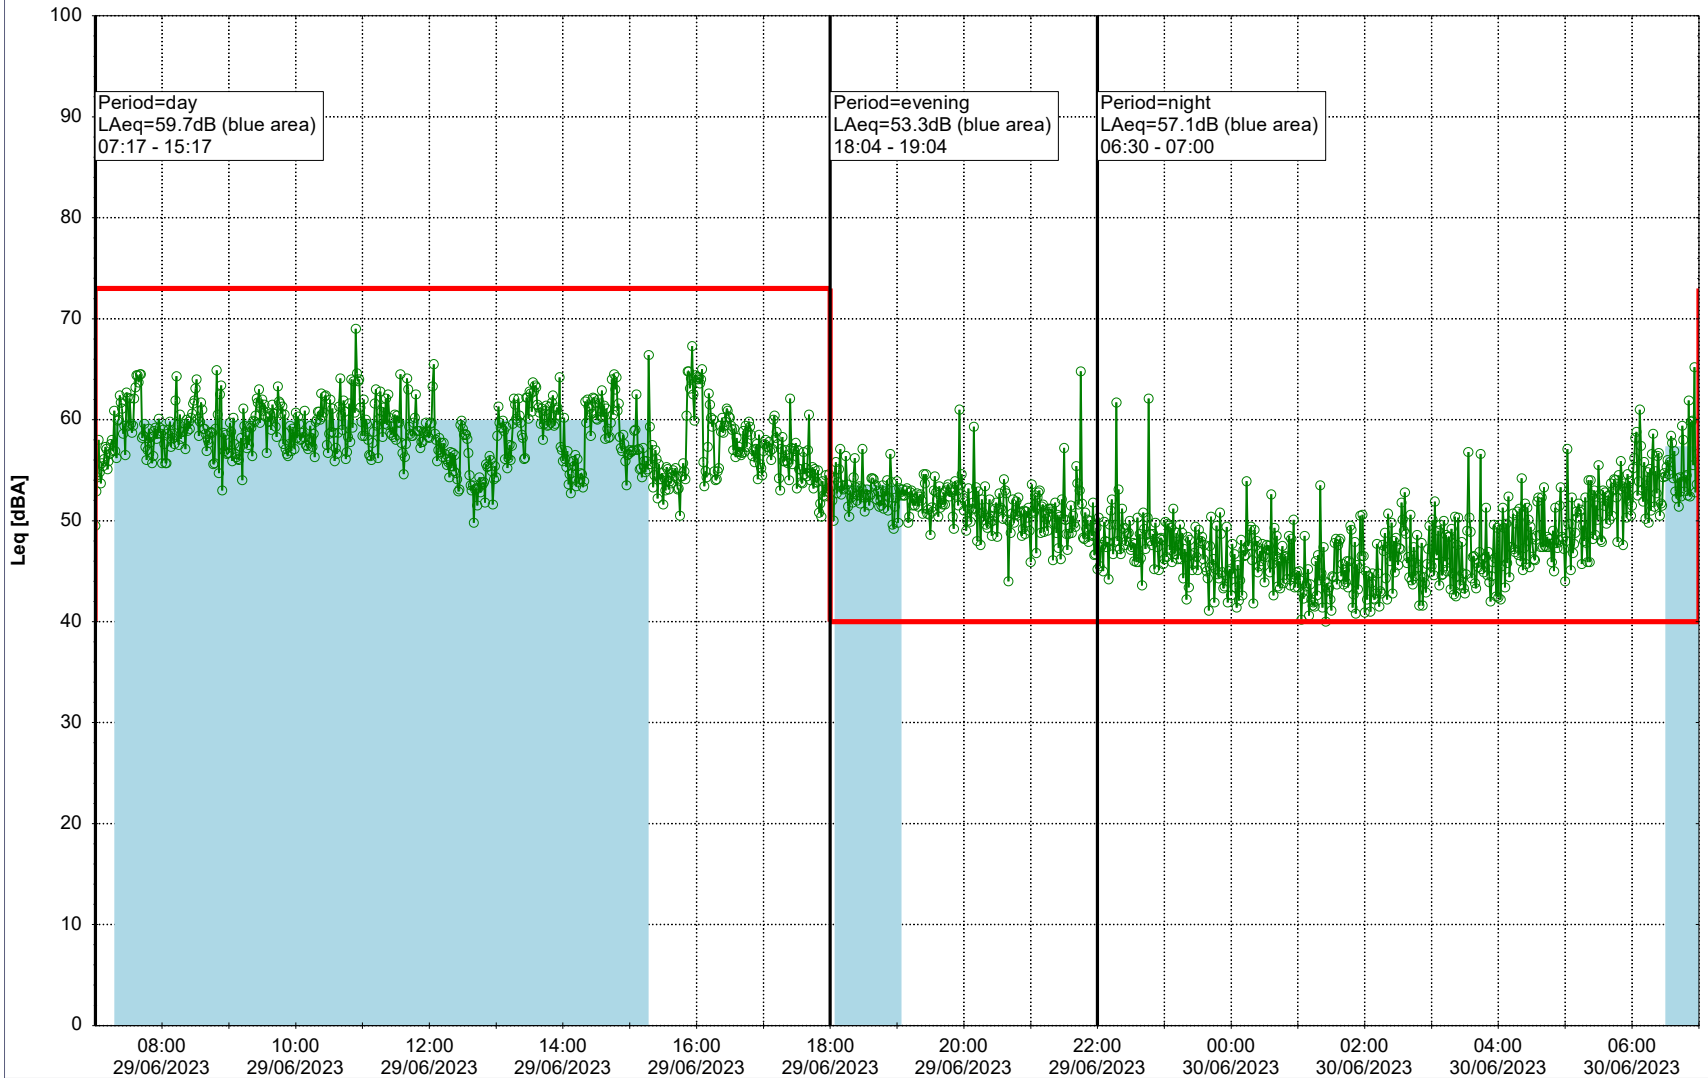

Remarks

...

Noise Time Related Diagram

28/06/2023
29/06/2023

○ ○ ○ ○ HOL_NS01

Project: Kronos Sydhavnen
Construction: Havneholmen
Location: N-V

Plan View

Remarks

...

Noise Time Related Diagram

29/06/2023
30/06/2023

○ ○ ○ ○ HOL_NS01

Project: Kronos Sydhavnen
Construction: Havneholmen
Location: N-V

Plan View

Remarks

...

Noise Time Related Diagram

30/06/2023
01/07/2023

○ ○ ○ ○ HOL_NS01

Project: Kronos Sydhavnen
Construction: Havneholmen
Location: N-V

Plan View

Remarks

...

Noise Time Related Diagram