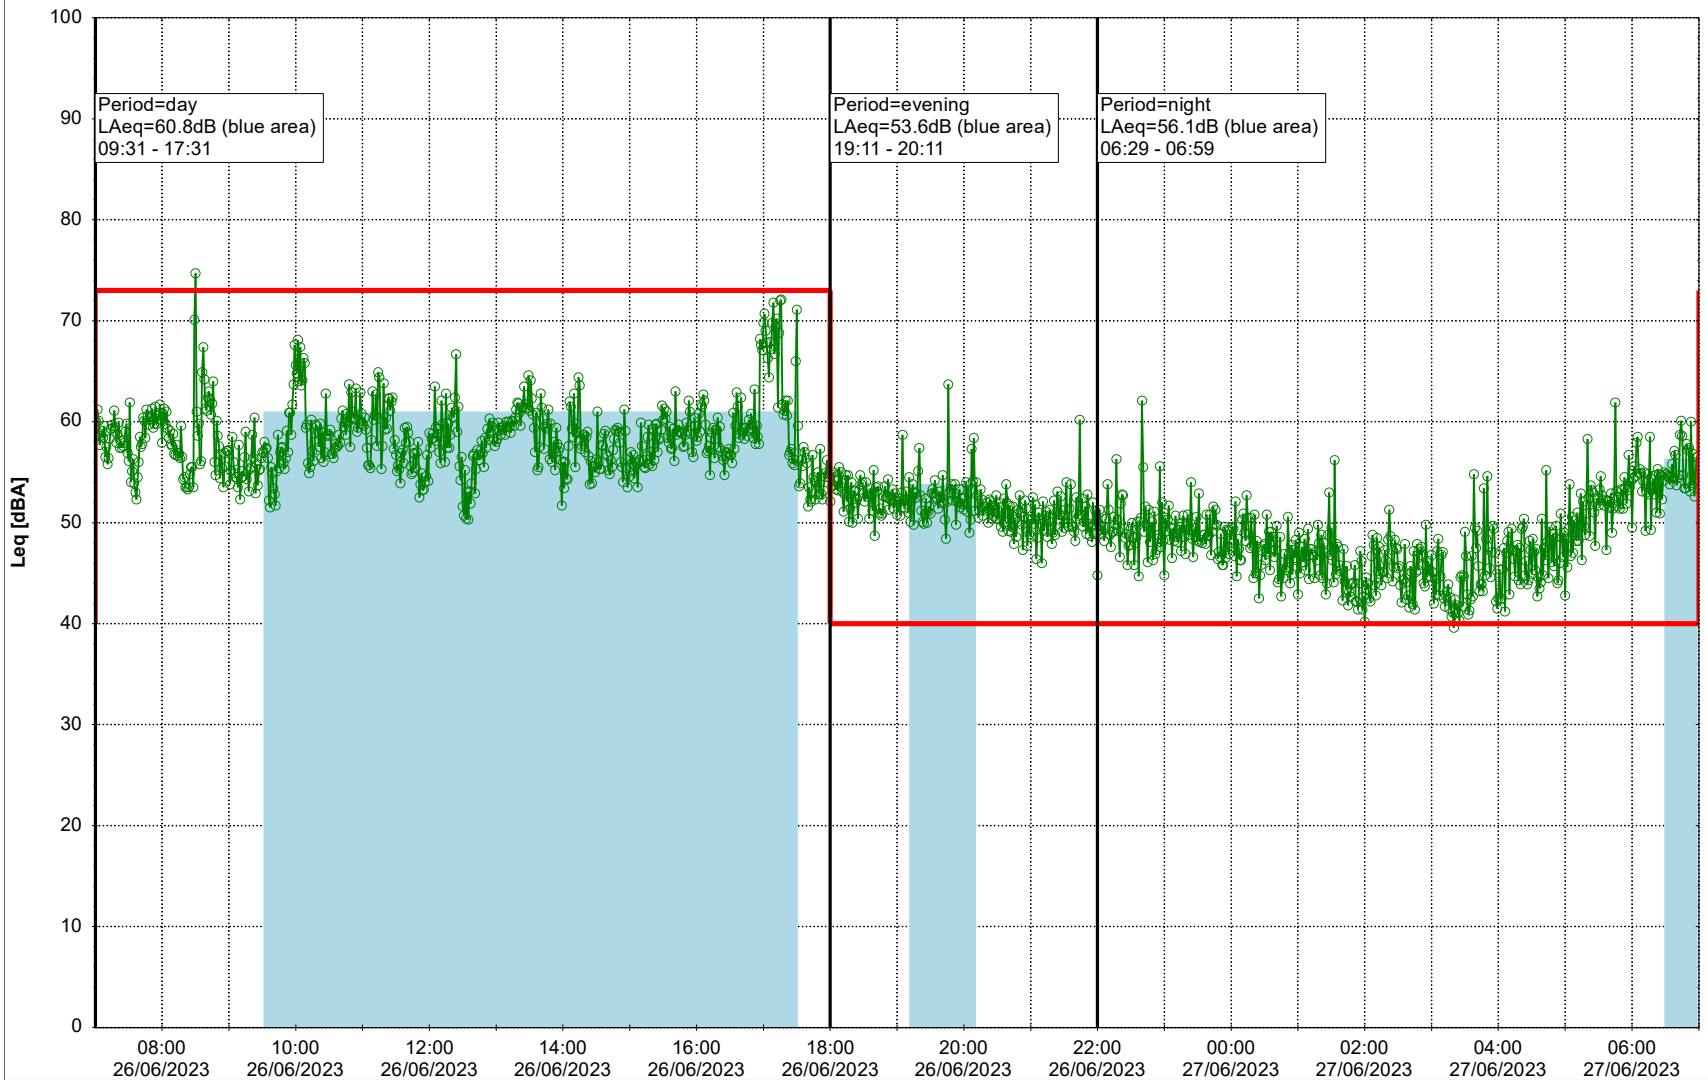

Project: Kronos Sydhavnen
Construction: Havneholmen
Location: N-V

Plan View

Remarks

...

Noise Time Related Diagram

26/06/2023
27/06/2023

○ ○ ○ ○ HOL_NS01

Project: Kronos Sydhavnen
Construction: Havneholmen
Location: N-V

Plan View

Remarks

...

Noise Time Related Diagram

27/06/2023
28/06/2023

○ ○ ○ ○ HOL_NS01

Project: Kronos Sydhavnen
Construction: Havneholmen
Location: N-V

Plan View

Remarks

...

Noise Time Related Diagram

28/06/2023
29/06/2023

○ ○ ○ ○ HOL_NS01

Project: Kronos Sydhavnen
Construction: Havneholmen
Location: N-V

Plan View

Remarks

Noise Time Related Diagram

30/06/2023
01/07/2023

○ ○ ○ ○ HOL_NS01

Project: Kronos Sydhavnen
Construction: Havneholmen
Location: N-V

Plan View

Remarks

...

Noise Time Related Diagram