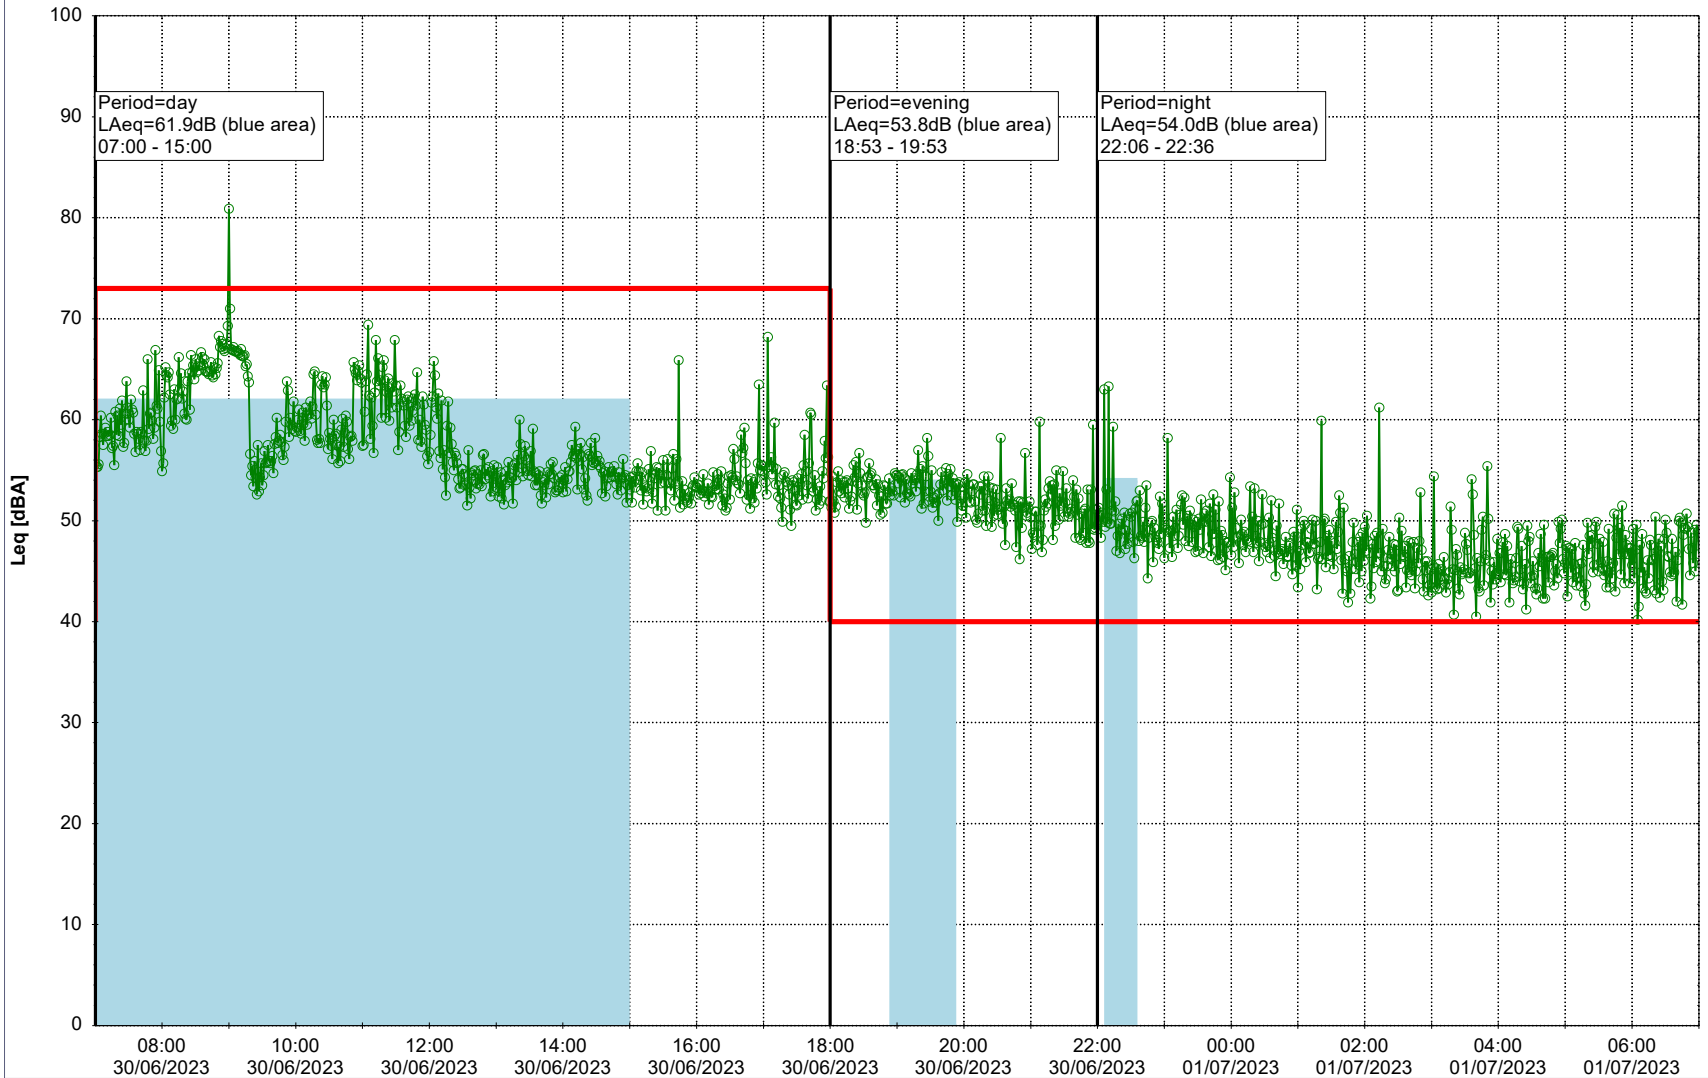

...

Noise Time Related Diagram

29/06/2023
30/06/2023

○ ○ ○ ○ HOL_NS01

Project: Kronos Sydhavnen
Construction: Havneholmen
Location: N-V

Plan View

Remarks

...

Noise Time Related Diagram

30/06/2023
01/07/2023

○ ○ ○ ○ HOL_NS01

Project: Kronos Sydhavnen
Construction: Havneholmen
Location: N-V

Plan View

Remarks

...

Noise Time Related Diagram

01/07/2023
02/07/2023

○ ○ ○ ○ HOL_NS01

Project: Kronos Sydhavnen
Construction: Havneholmen
Location: N-V

Plan View

Remarks

...

Noise Time Related Diagram

02/07/2023
03/07/2023