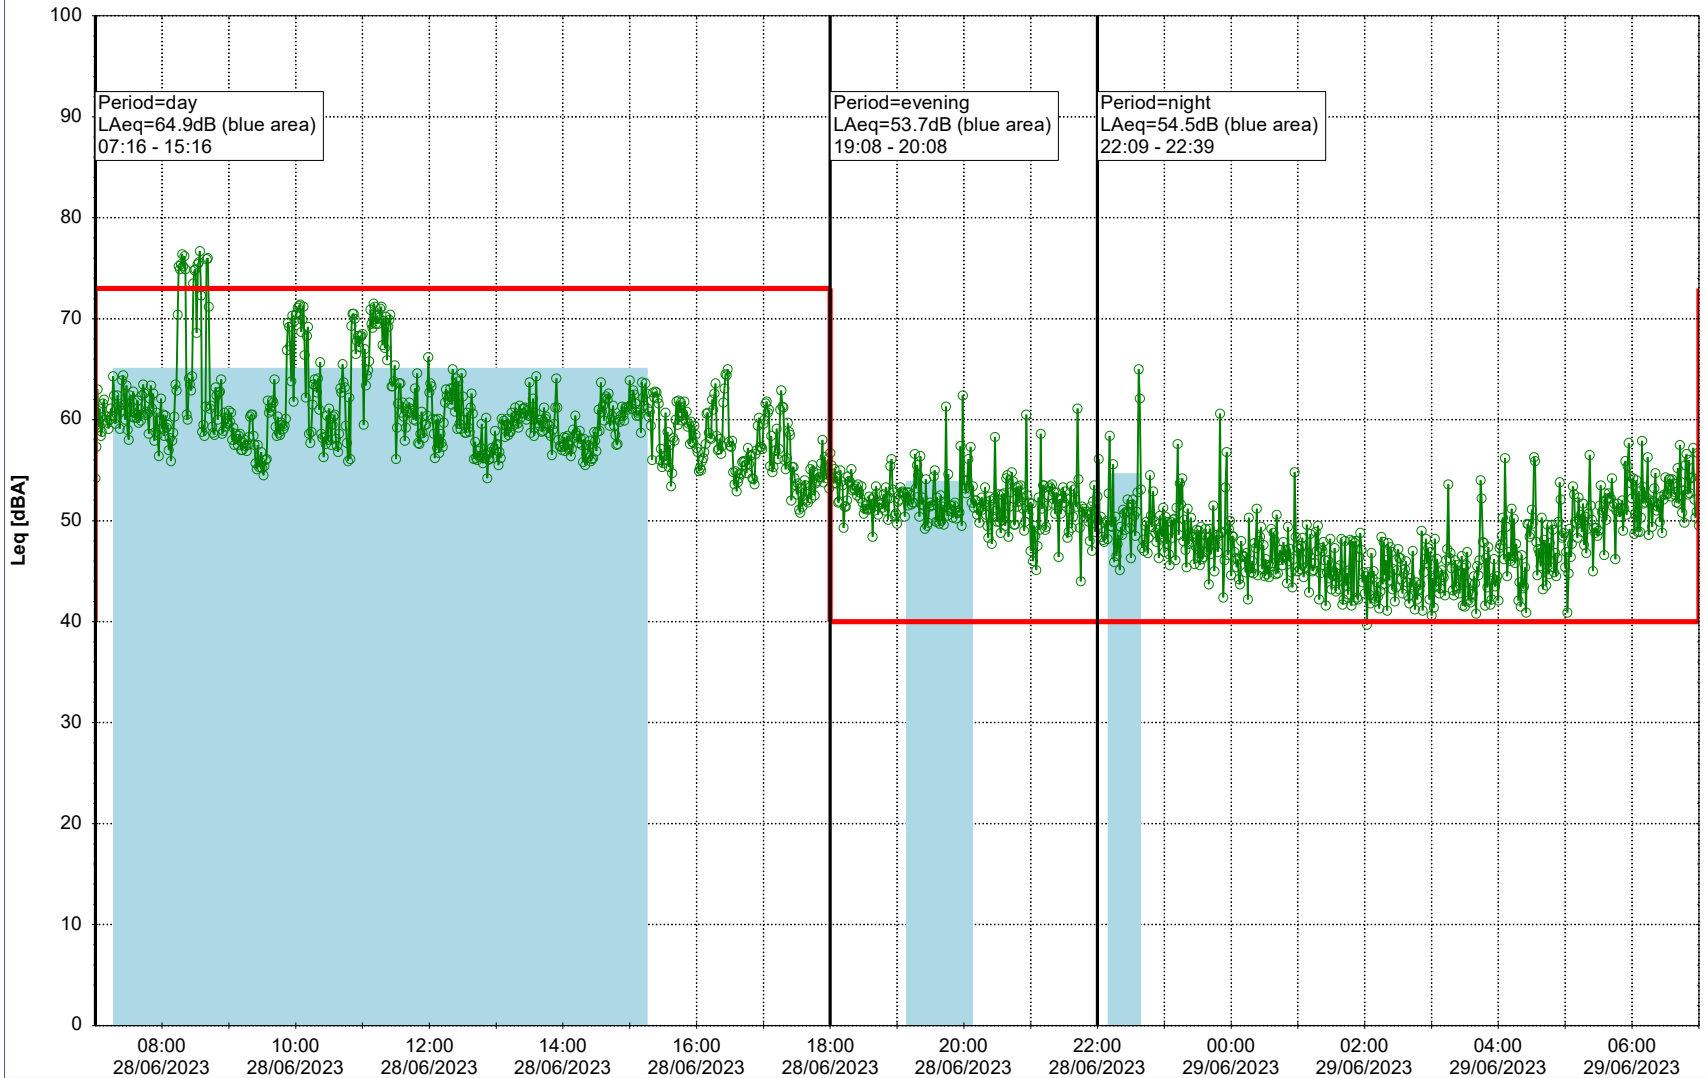

Plan View

Remarks

...

Noise Time Related Diagram

27/06/2023
28/06/2023

○ ○ ○ ○ HOL_NS01

Project: Kronos Sydhavnen
Construction: Havneholmen
Location: N-V

Plan View

Remarks

...

Noise Time Related Diagram

28/06/2023
29/06/2023

○ ○ ○ ○ HOL_NS01

Project: Kronos Sydhavnen
Construction: Havneholmen
Location: N-V

Plan View

Remarks

...

Noise Time Related Diagram

29/06/2023
30/06/2023

○ ○ ○ ○ HOL_NS01

Project: Kronos Sydhavnen
Construction: Havneholmen
Location: N-V

Plan View

Remarks

...