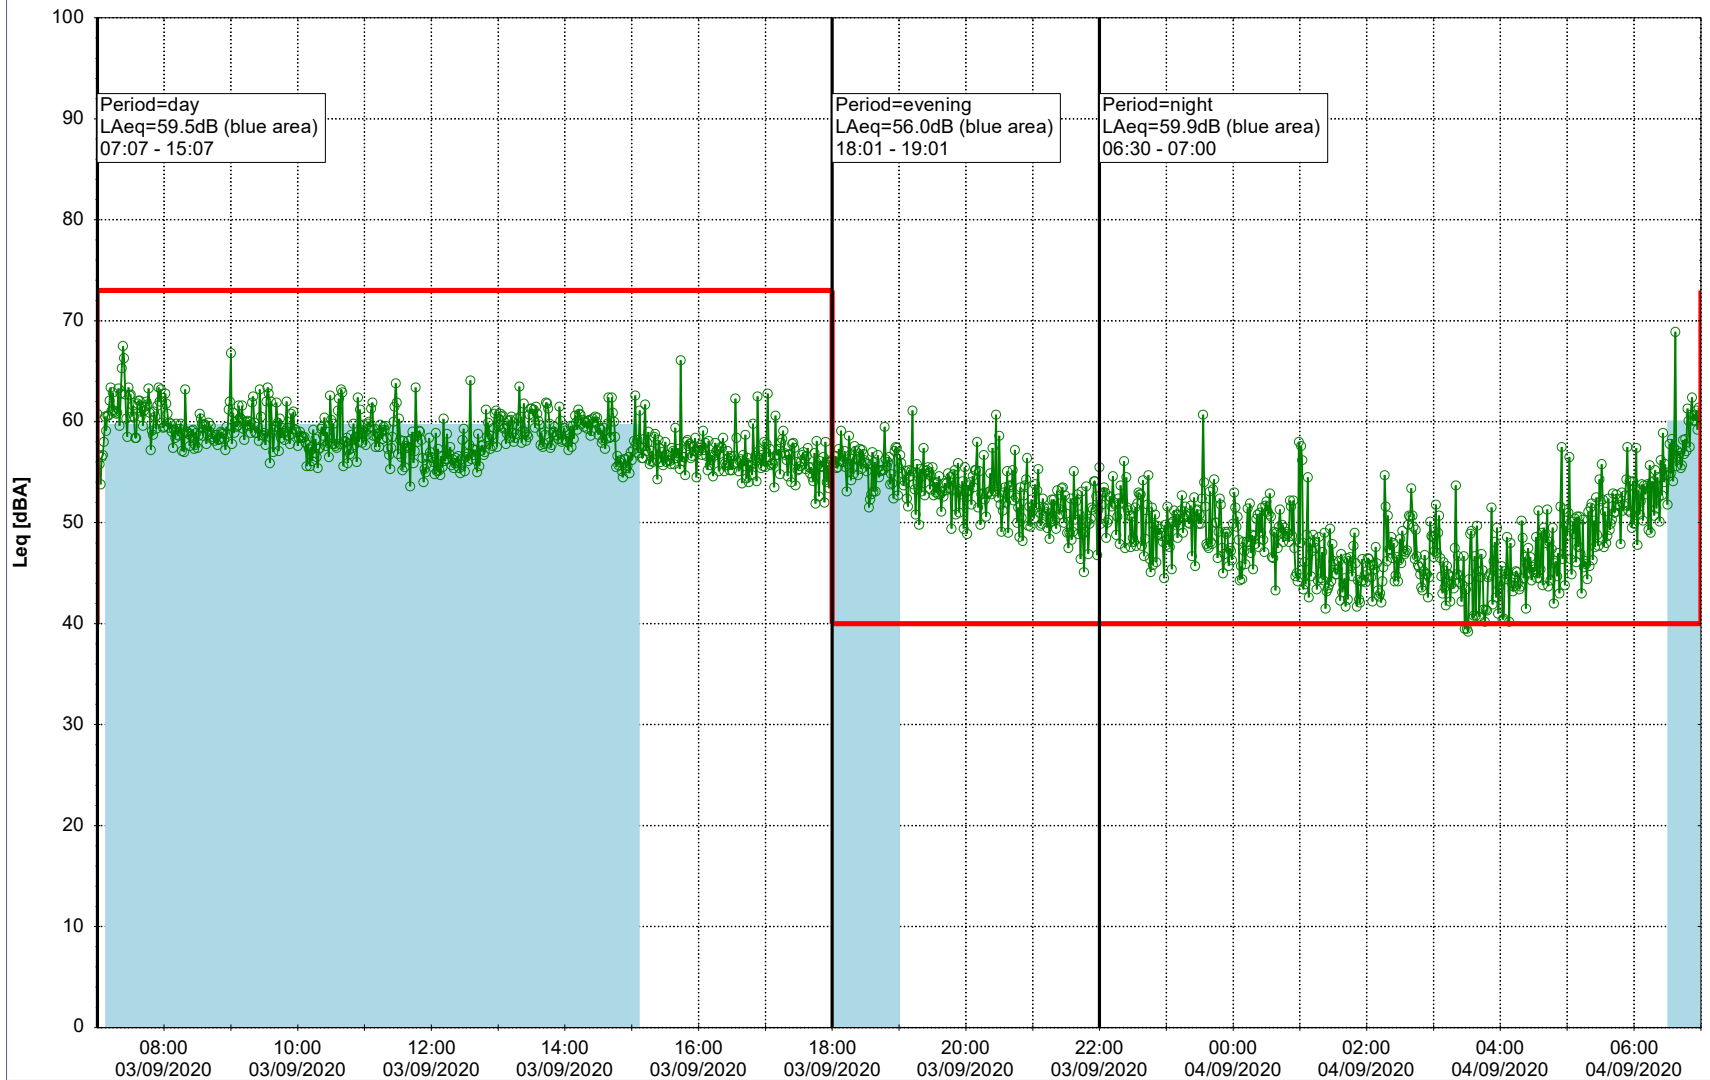

Remarks

...

Noise Time Related Diagram

02/09/2020
03/09/2020

○ ○ ○ ○ HOL_NS01

Project: Kronos Sydhavnen
Construction: Havneholmen
Location: N-V

Plan View

Remarks

...

Noise Time Related Diagram

03/09/2020
04/09/2020

○ ○ ○ ○ HOL_NS01

Project: Kronos Sydhavnen
Construction: Havneholmen
Location: N-V

Plan View

Remarks

...

Noise Time Related Diagram

04/09/2020
05/09/2020

HOL_NS01

Project: Kronos Sydhavnen
Construction: Havneholmen
Location: N-V

Plan View

Remarks

...

Noise Time Related Diagram