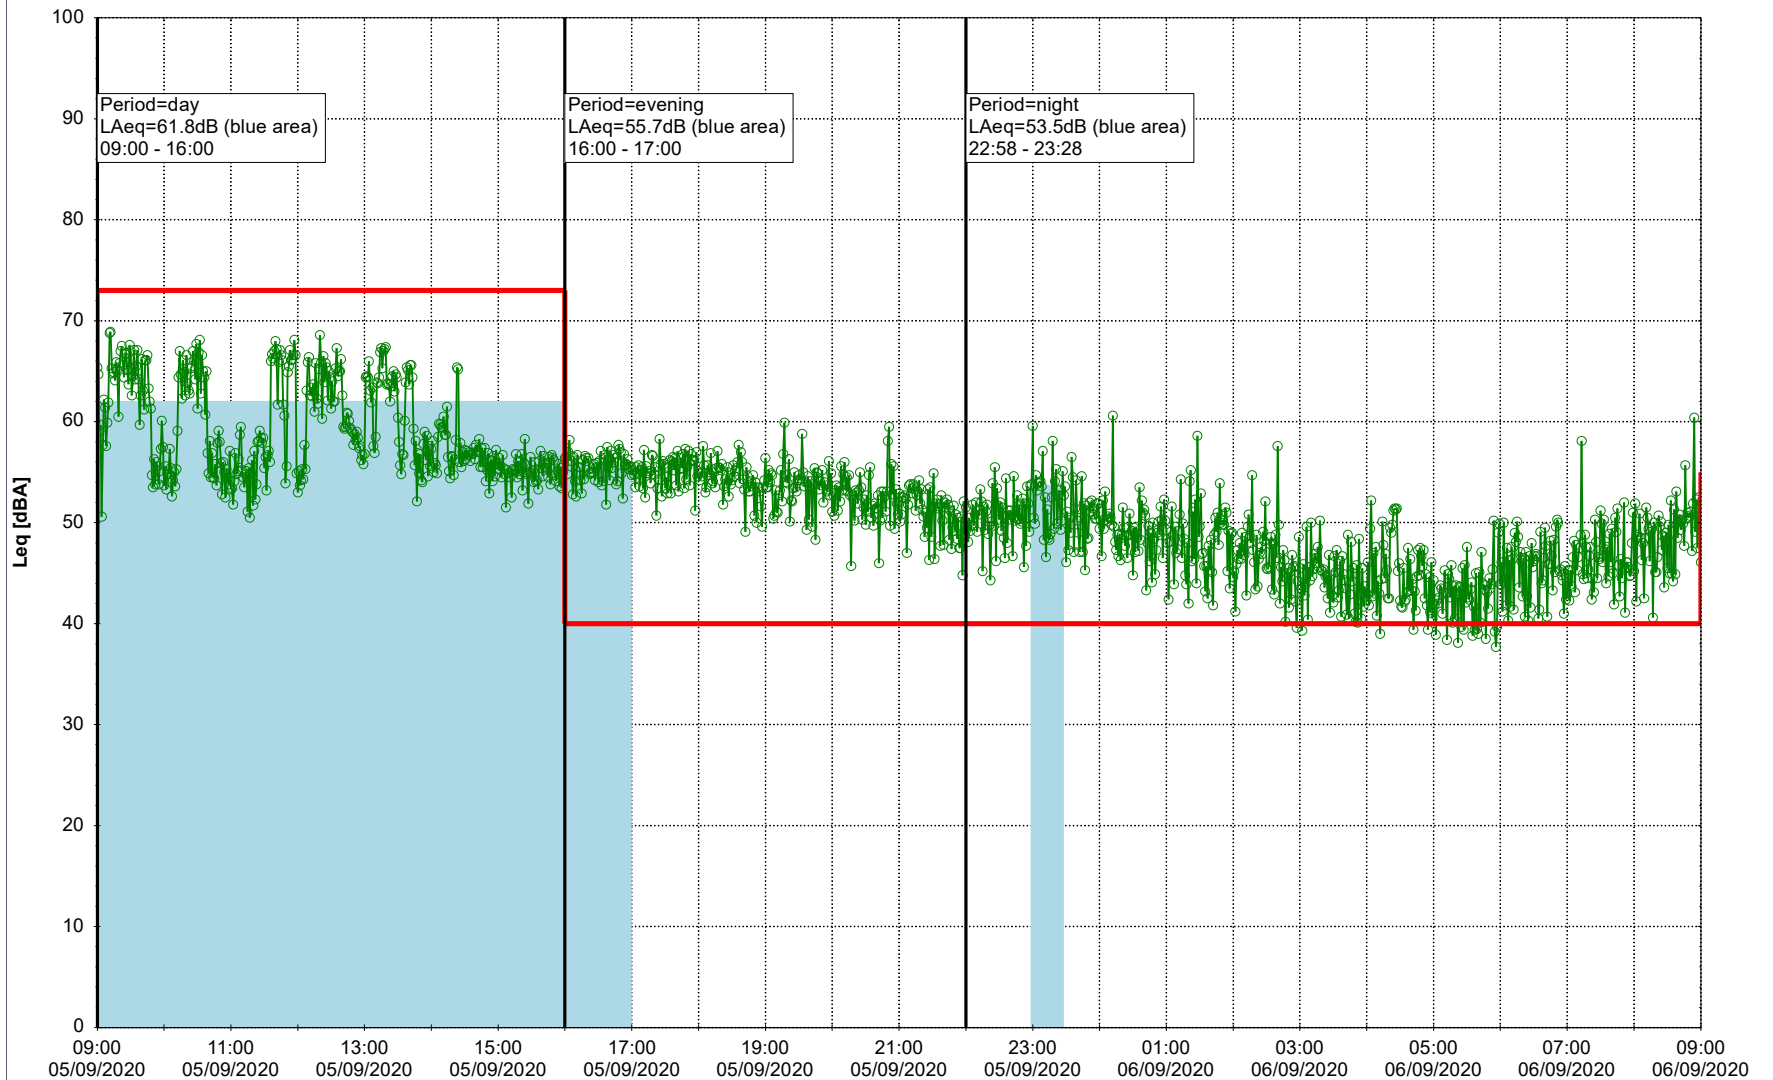

Noise Time Related Diagram

04/09/2020
05/09/2020

HOL_NS01

Project: Kronos Sydhavnen
Construction: Havneholmen
Location: N-V

Plan View

Remarks

...

Noise Time Related Diagram

05/09/2020
06/09/2020

○ ○ ○ ○ HOL_NS01

Project: Kronos Sydhavnen
Construction: Havneholmen
Location: N-V

Plan View

Remarks

...

Noise Time Related Diagram

06/09/2020
07/09/2020