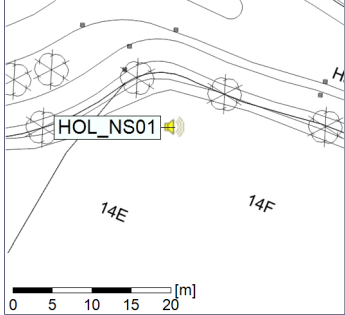

Noise Time Related Diagram

04/09/2020
05/09/2020

HOL_NS01

Project: Kronos Sydhavnen
Construction: Havneholmen
Location: N-V

Plan View

Remarks

...

Noise Time Related Diagram

05/09/2020
06/09/2020

○ ○ ○ ○ HOL_NS01

Project: Kronos Sydhavnen
Construction: Havneholmen
Location: N-V

Plan View

Remarks

...

Noise Time Related Diagram

06/09/2020
07/09/2020