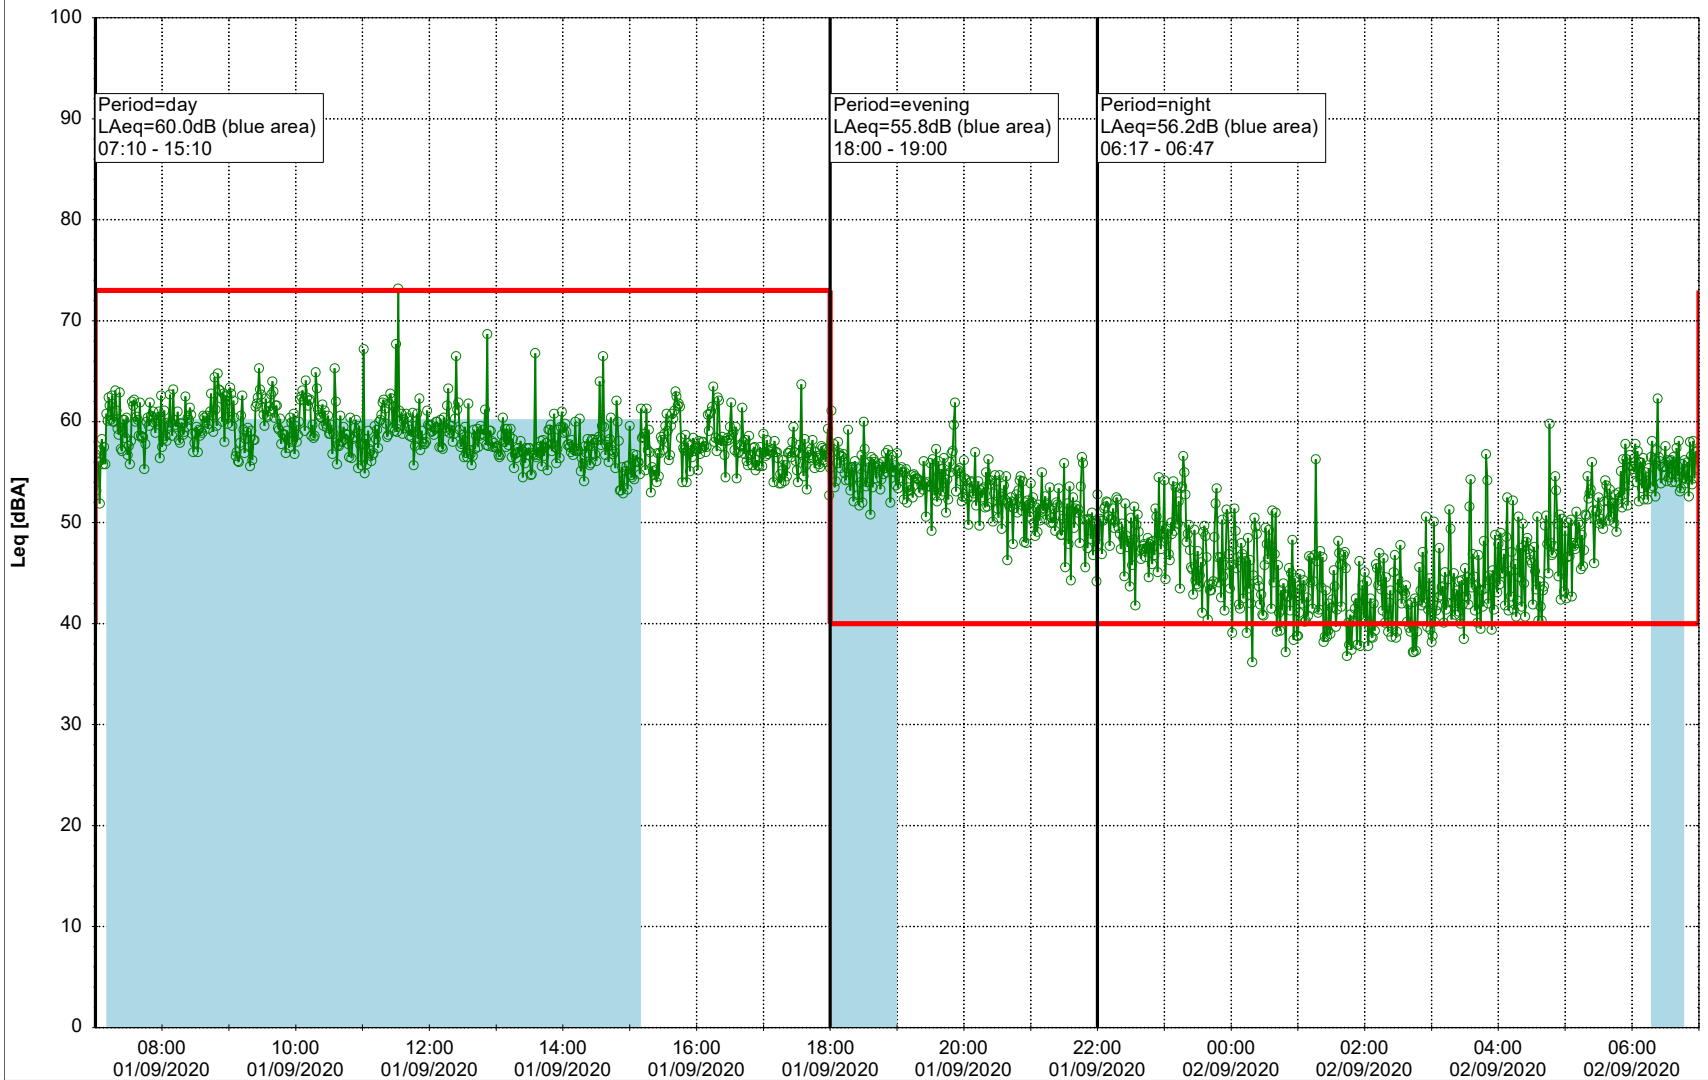

Plan View

Remarks

...

Noise Time Related Diagram

01/09/2020
02/09/2020

○ ○ ○ ○ HOL_NS01

Project: Kronos Sydhavnen
Construction: Havneholmen
Location: N-V

Plan View

Remarks

...

Noise Time Related Diagram

02/09/2020
03/09/2020

○ ○ ○ ○ HOL_NS01

Project: Kronos Sydhavnen
Construction: Havneholmen
Location: N-V

Plan View

Remarks

...

Noise Time Related Diagram

03/09/2020
04/09/2020

○ ○ ○ ○ HOL_NS01

Project: Kronos Sydhavnen
Construction: Havneholmen
Location: N-V

Plan View

Remarks

...

Noise Time Related Diagram

04/09/2020
05/09/2020

HOL_NS01

Project: Kronos Sydhavnen
Construction: Havneholmen
Location: N-V

Plan View

Remarks

...

Noise Time Related Diagram