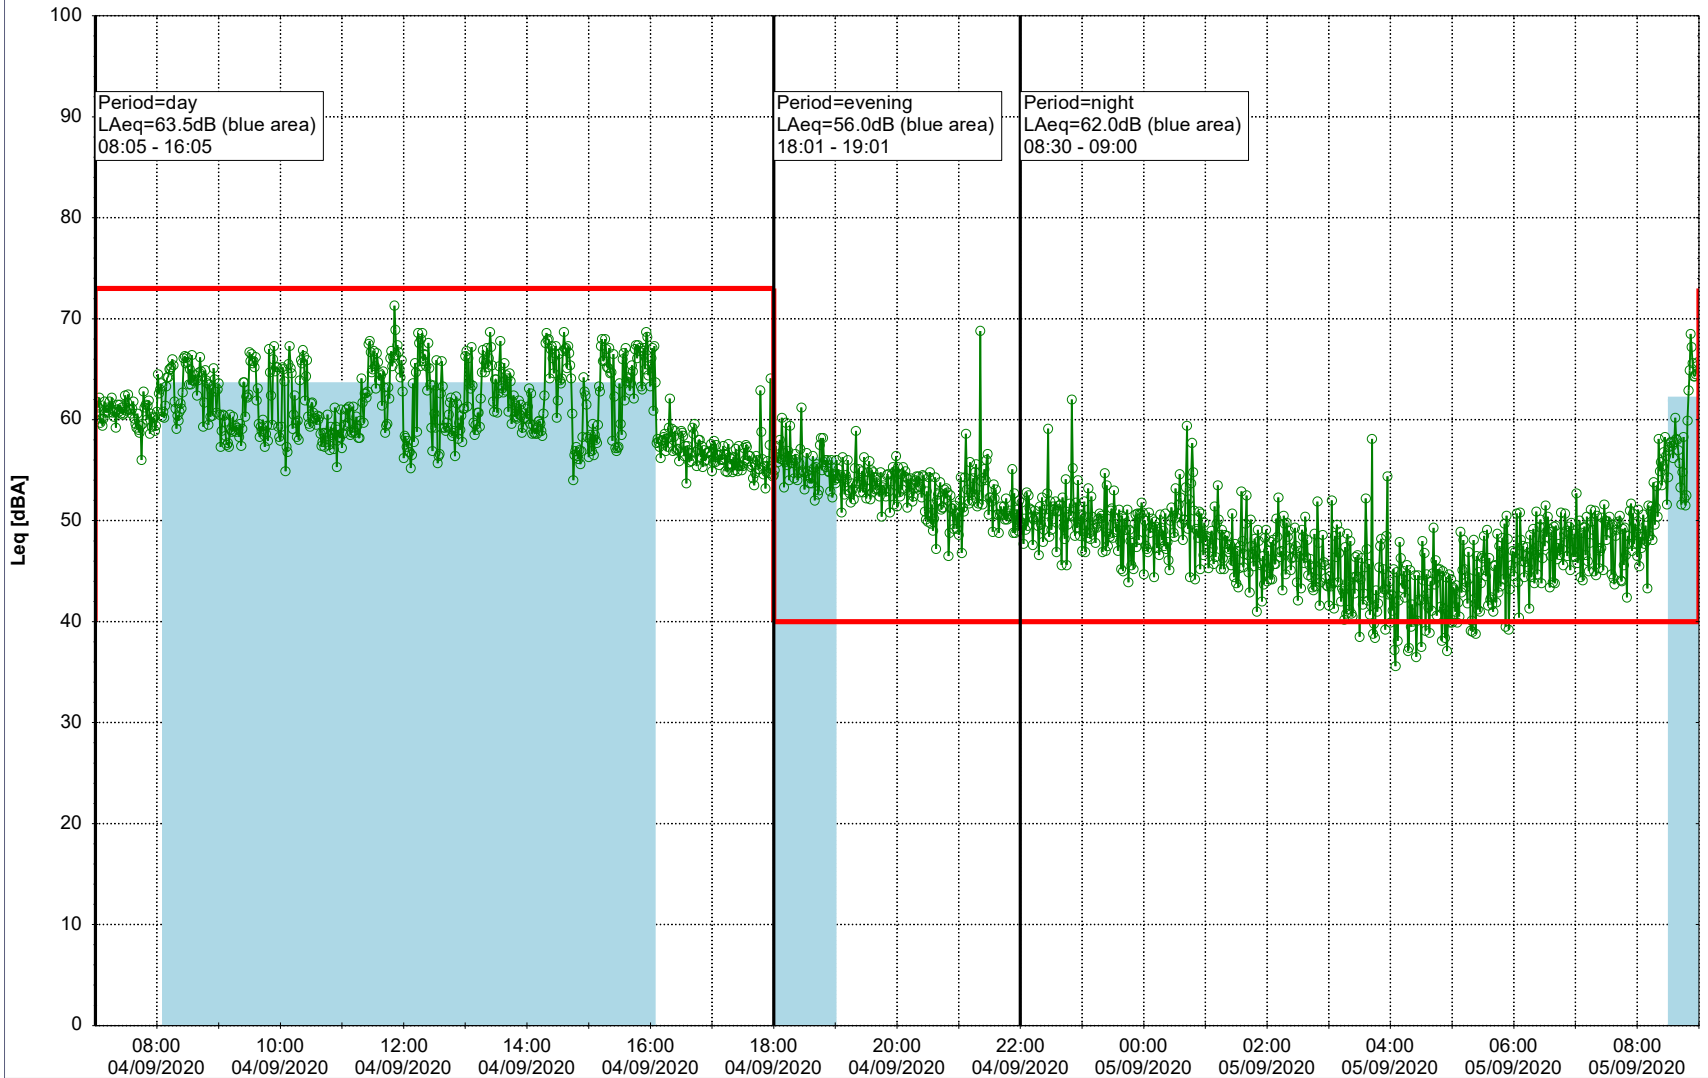

...

Noise Time Related Diagram

03/09/2020
04/09/2020

○ ○ ○ ○ HOL_NS01

Project: Kronos Sydhavnen
Construction: Havneholmen
Location: N-V

Plan View

Remarks

...

Noise Time Related Diagram

04/09/2020
05/09/2020

HOL_NS01

Project: Kronos Sydhavnen
Construction: Havneholmen
Location: N-V

Plan View

Remarks

...

Noise Time Related Diagram