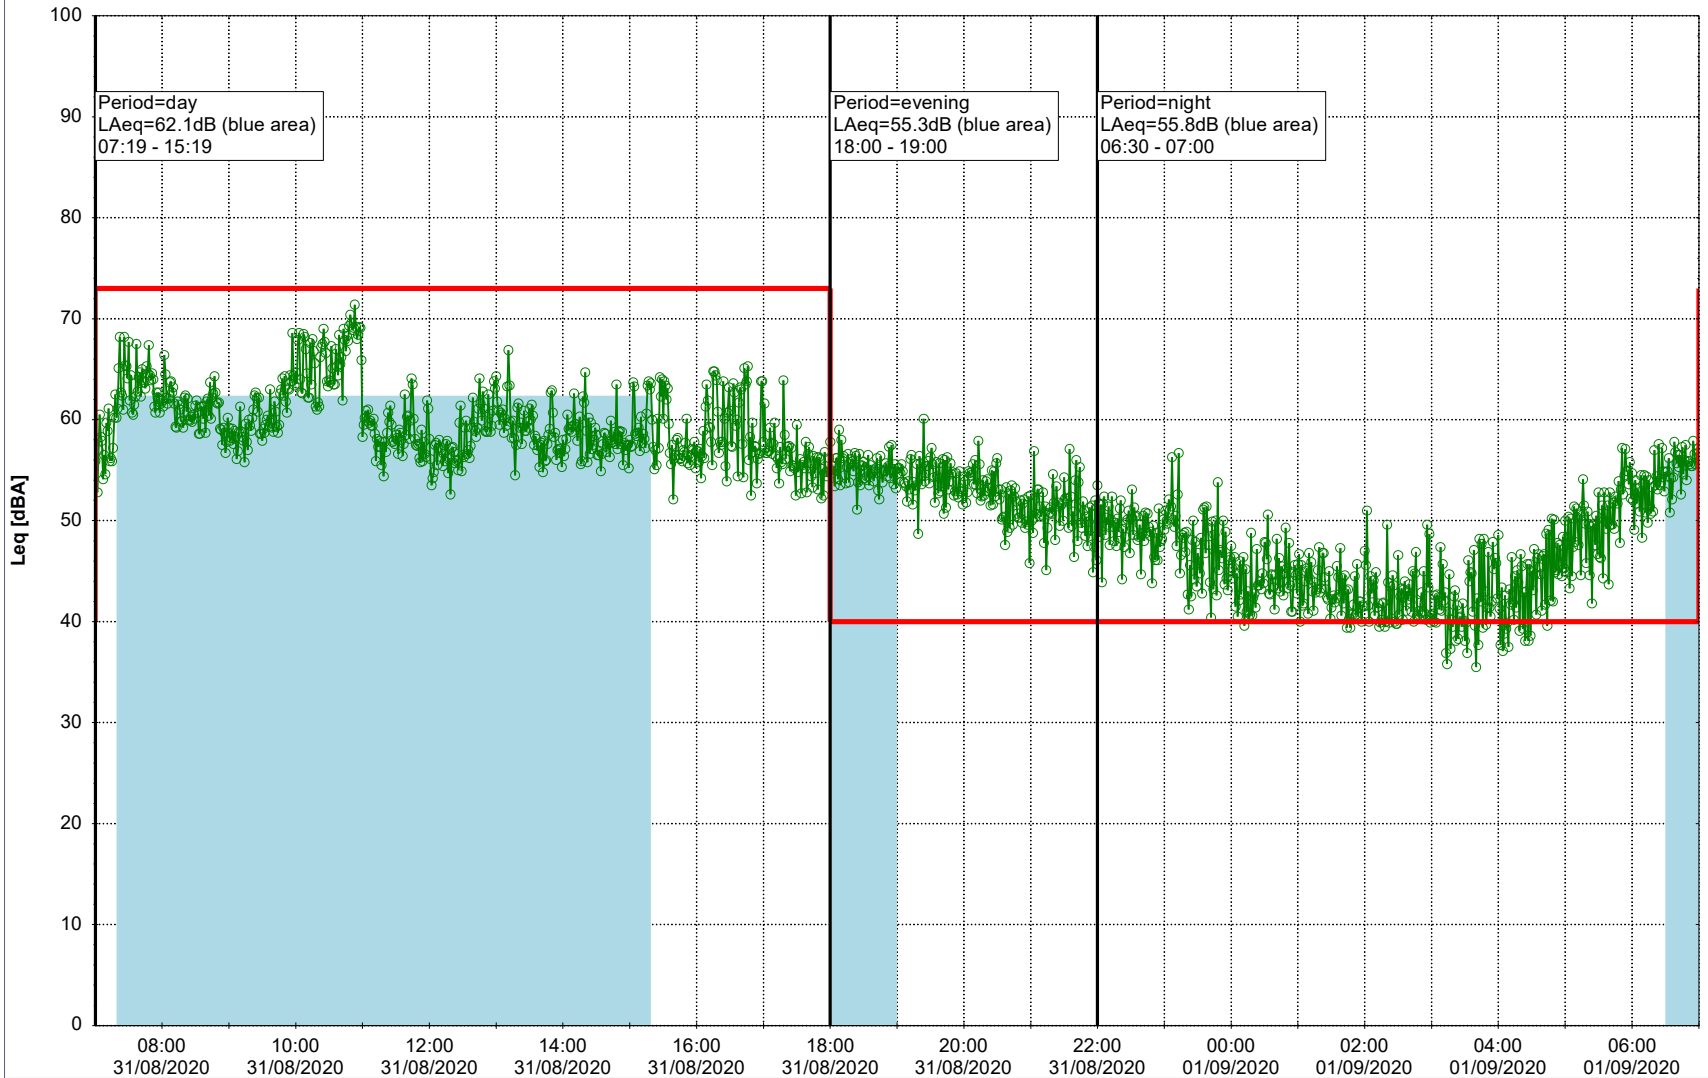

Project: Kronos Sydhavnen
Construction: Havneholmen
Location: N-V

Plan View

Remarks

...

Noise Time Related Diagram

31/08/2020
01/09/2020

○ ○ ○ ○ HOL_NS01

Project: Kronos Sydhavnen
Construction: Havneholmen
Location: N-V

Plan View

Remarks

...

Noise Time Related Diagram

01/09/2020
02/09/2020

○ ○ ○ ○ HOL_NS01

Project: Kronos Sydhavnen
Construction: Havneholmen
Location: N-V

Plan View

Remarks

...

Noise Time Related Diagram

02/09/2020
03/09/2020

○ ○ ○ ○ HOL_NS01

Project: Kronos Sydhavnen
Construction: Havneholmen
Location: N-V

Plan View

Remarks

Noise Time Related Diagram

04/09/2020
05/09/2020

HOL_NS01

Project: Kronos Sydhavnen
Construction: Havneholmen
Location: N-V

Plan View

Remarks

...

Noise Time Related Diagram