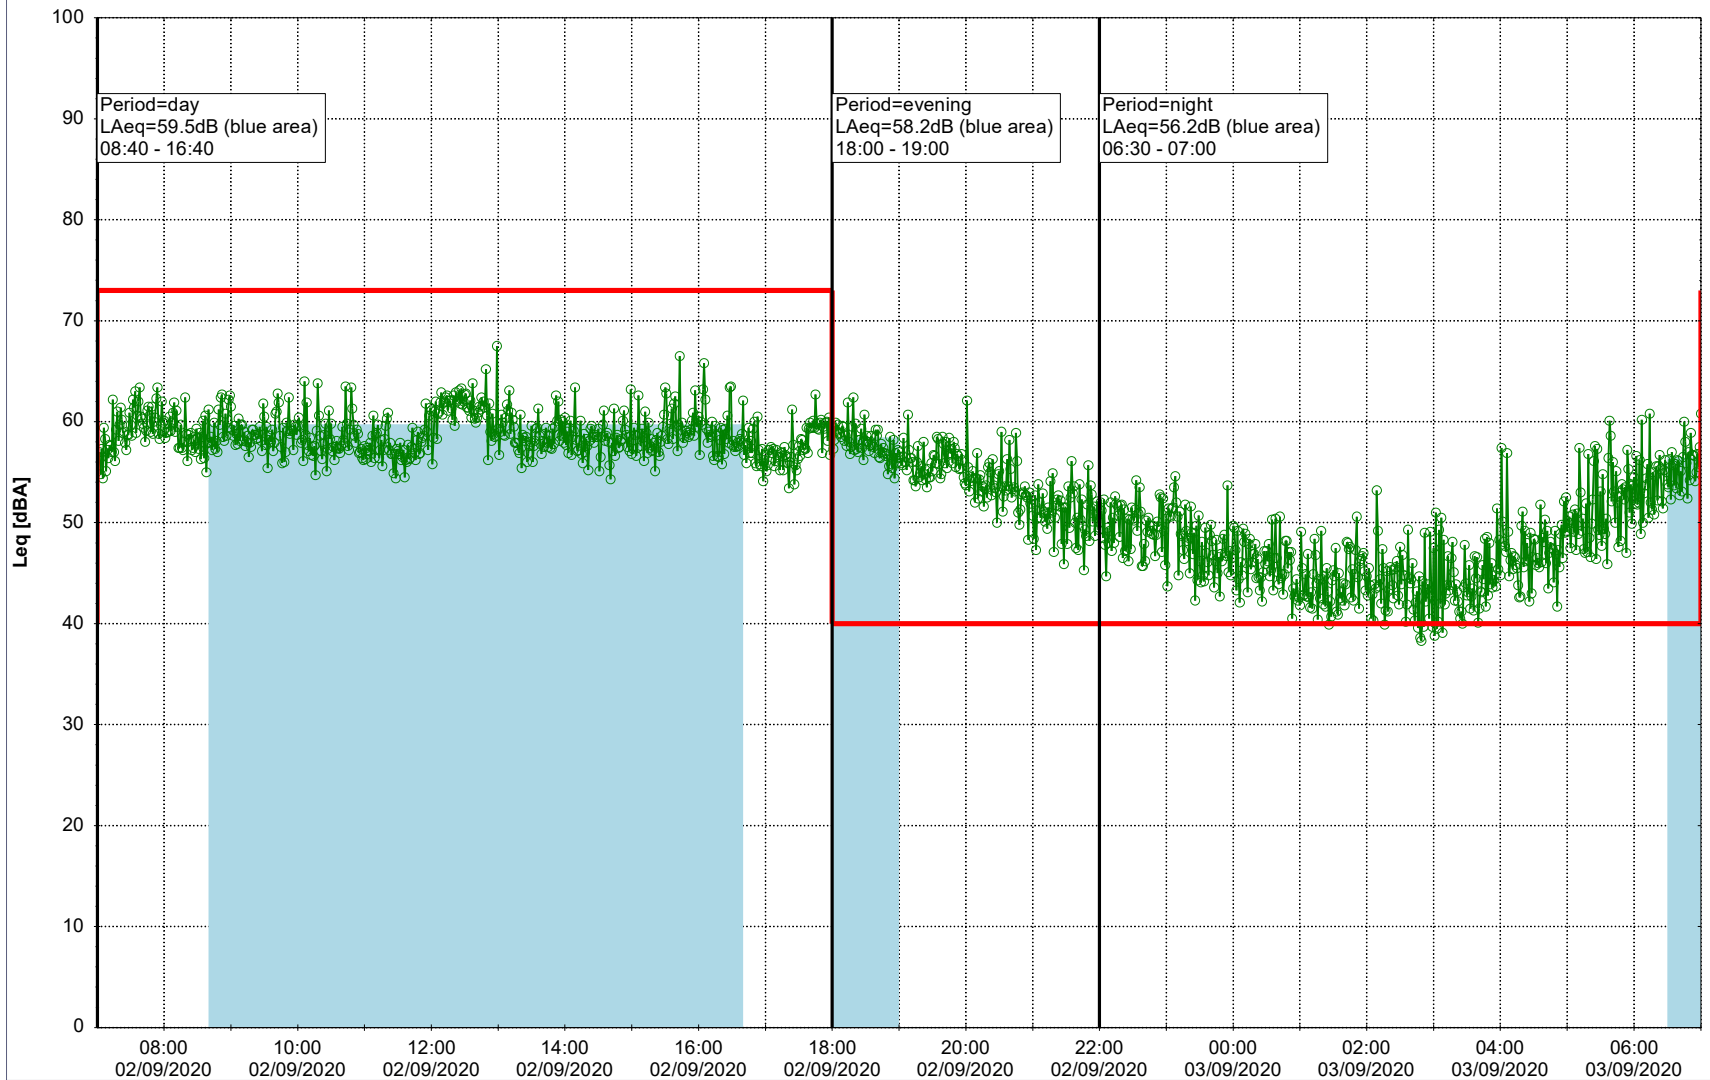

Plan View

Remarks

...

Noise Time Related Diagram

01/09/2020
02/09/2020

○ ○ ○ ○ HOL_NS01

Project: Kronos Sydhavnen
Construction: Havneholmen
Location: N-V

Plan View

Remarks

...

Noise Time Related Diagram

02/09/2020
03/09/2020

○ ○ ○ ○ HOL_NS01

Project: Kronos Sydhavnen
Construction: Havneholmen
Location: N-V

Plan View

Remarks

...

Noise Time Related Diagram

03/09/2020
04/09/2020

○ ○ ○ ○ HOL_NS01

Project: Kronos Sydhavnen
Construction: Havneholmen
Location: N-V

Plan View

Remarks

...

Noise Time Related Diagram

04/09/2020
05/09/2020

HOL_NS01

Project: Kronos Sydhavnen
Construction: Havneholmen
Location: N-V

Plan View

Remarks

...

Noise Time Related Diagram