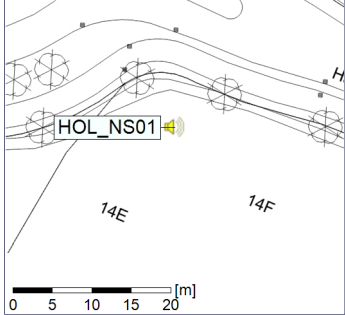

...

Noise Time Related Diagram

03/09/2020
04/09/2020

○ ○ ○ ○ HOL_NS01

Project: Kronos Sydhavnen
Construction: Havneholmen
Location: N-V

Plan View

Remarks

...

Noise Time Related Diagram

04/09/2020
05/09/2020

HOL_NS01

Project: Kronos Sydhavnen
Construction: Havneholmen
Location: N-V

Plan View

Remarks

...

Noise Time Related Diagram