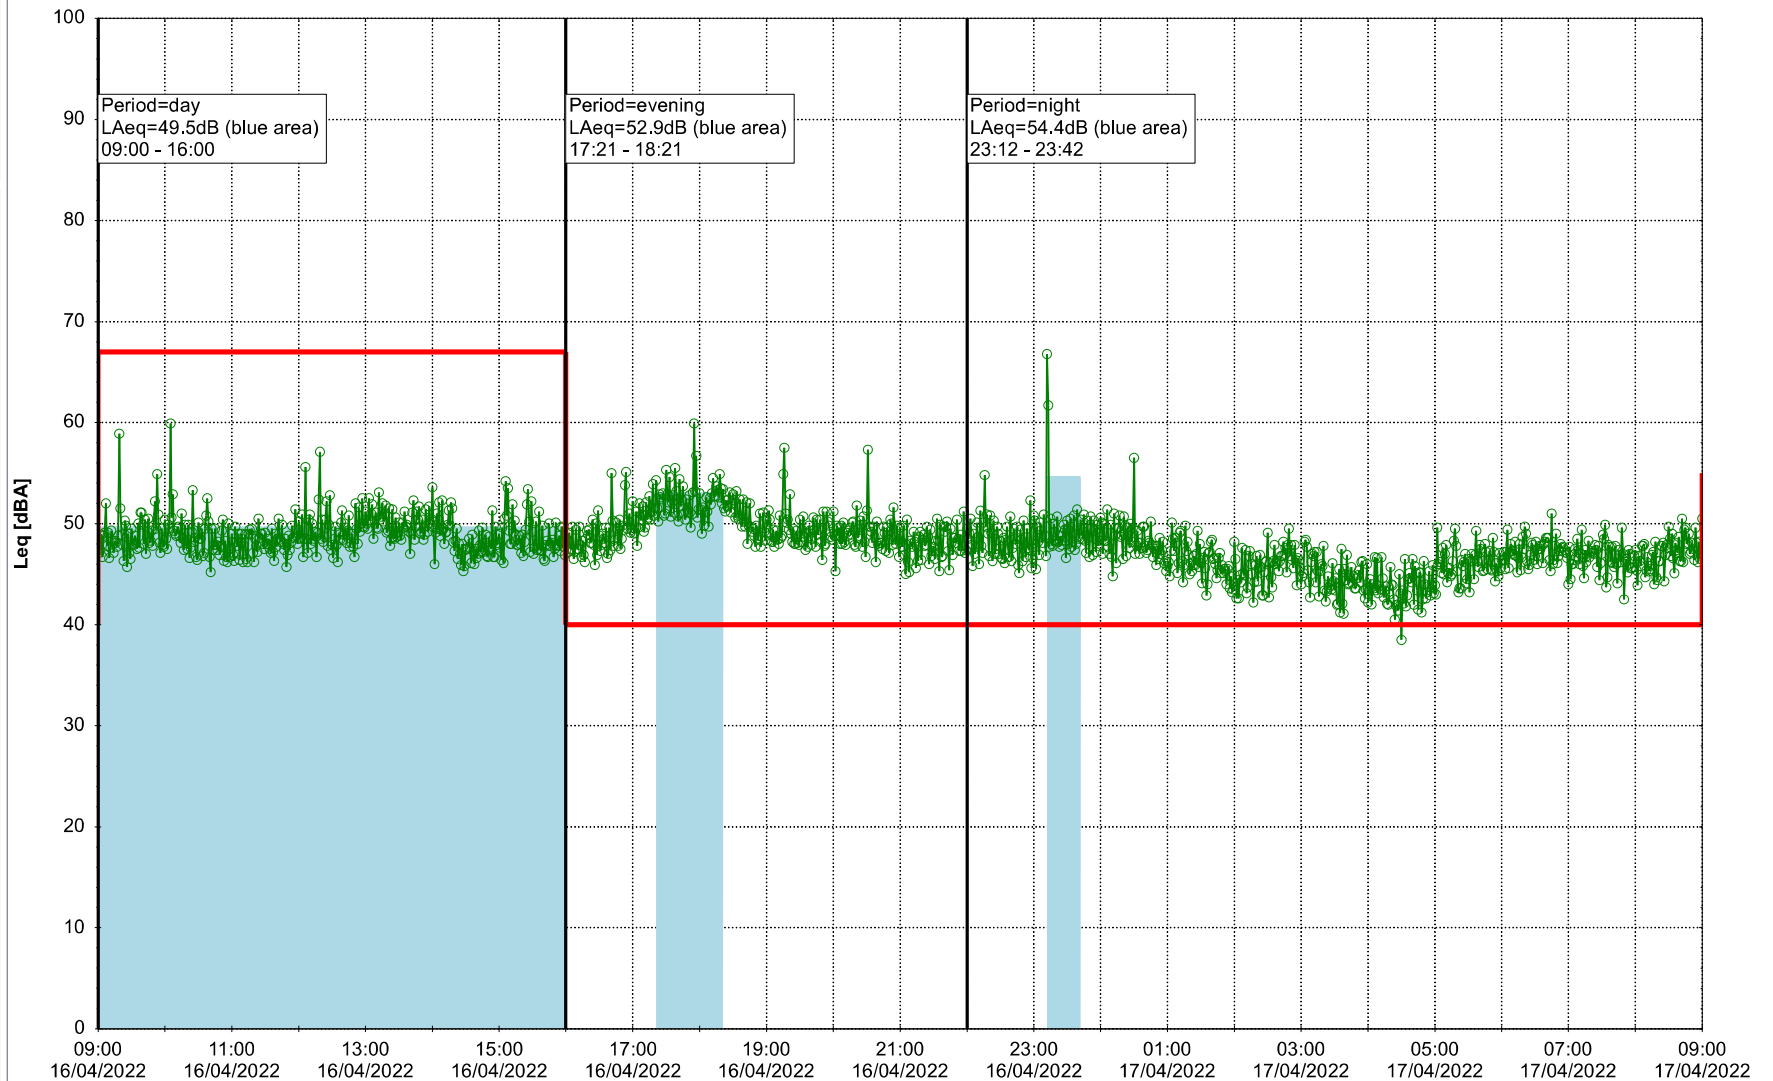

...

Noise Time Related Diagram

15/04/2022
16/04/2022

○○○ SLU_NS01

Project: Kronos Sydhavnen
Construction: Sluseholmen
Location: N-V

Plan View

Remarks

...

Noise Time Related Diagram

16/04/2022
17/04/2022

○○○ SLU_NS01

Project: Kronos Sydhavnen
Construction: Sluseholmen
Location: N-V

Plan View

Remarks

...

Noise Time Related Diagram