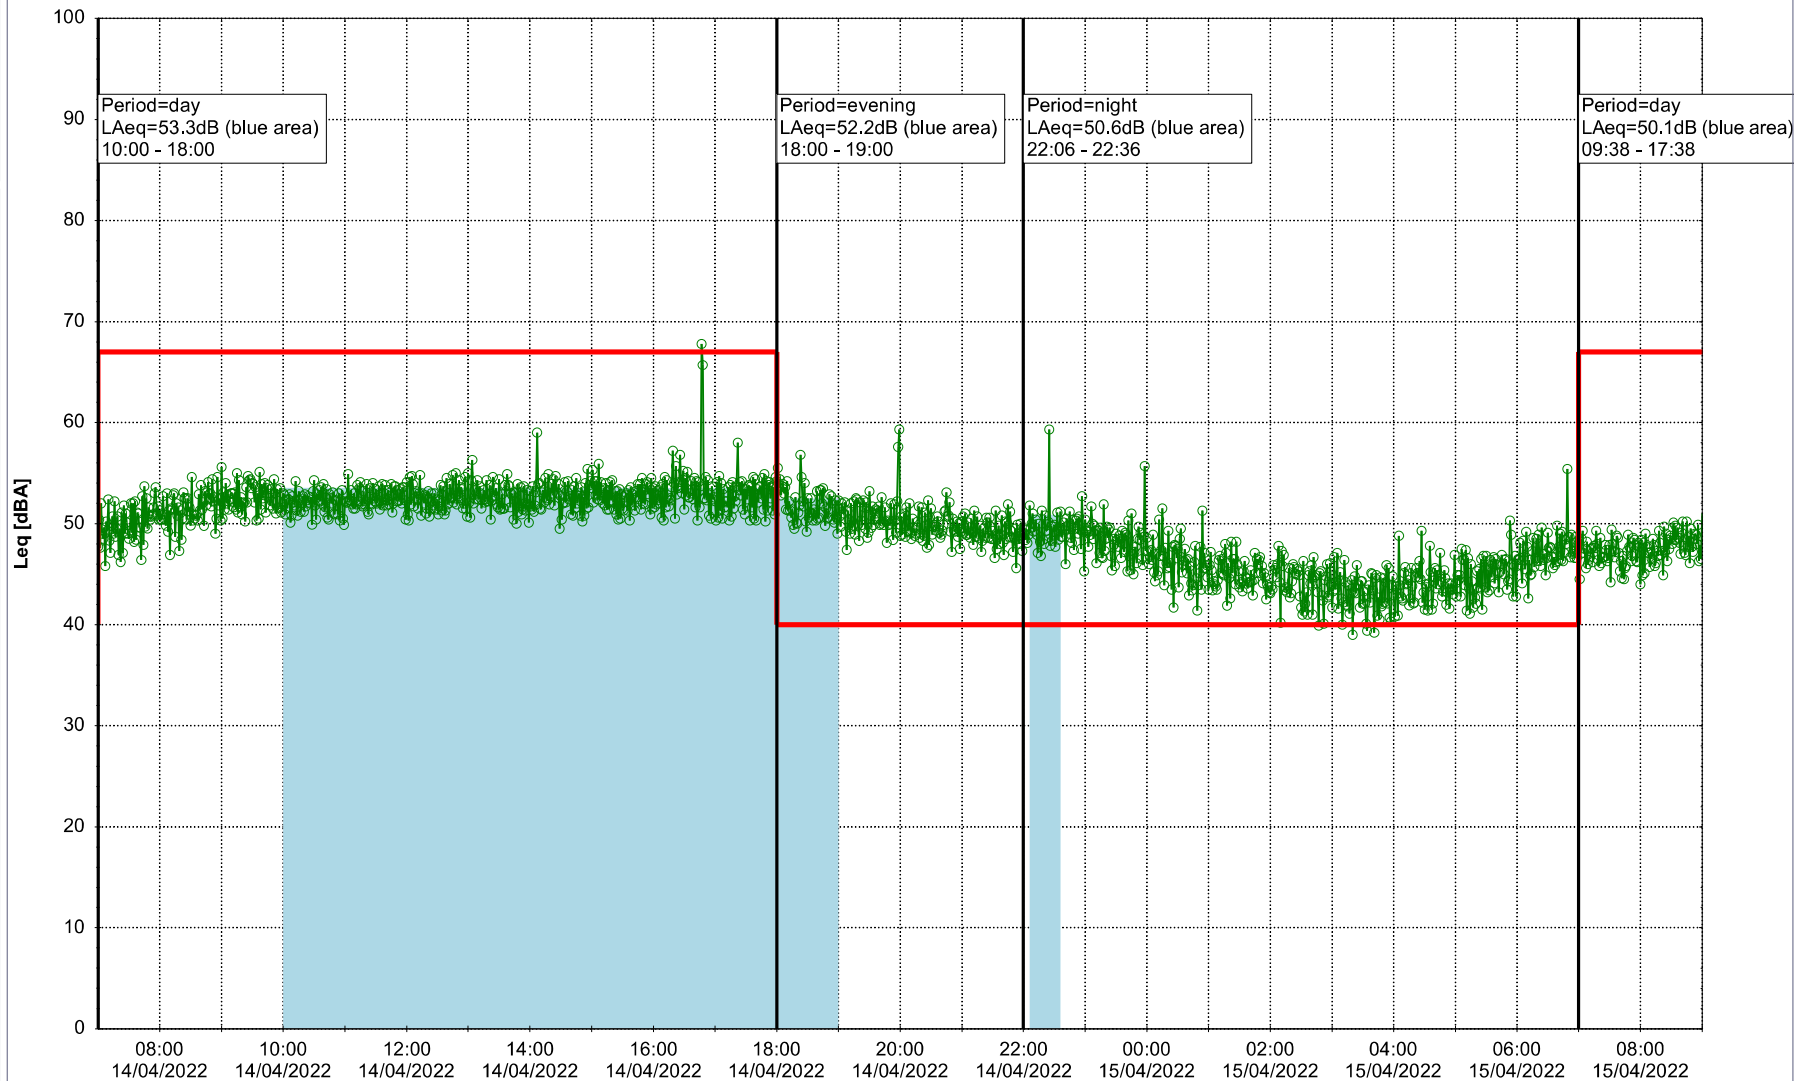

Remarks

...

Noise Time Related Diagram

13/04/2022

14/04/2022

○○○○ SLU_NS01

Project: Kronos Sydhavnen
Construction: Sluseholmen
Location: N-V

Plan View

Remarks

...

Noise Time Related Diagram

14/04/2022
15/04/2022

○○○ SLU_NS01

Project: Kronos Sydhavnen
Construction: Sluseholmen
Location: N-V

Plan View

Remarks

Noise Time Related Diagram

16/04/2022
17/04/2022

○○○ SLU_NS01

Project: Kronos Sydhavnen
Construction: Sluseholmen
Location: N-V

Plan View

Remarks

...

Noise Time Related Diagram