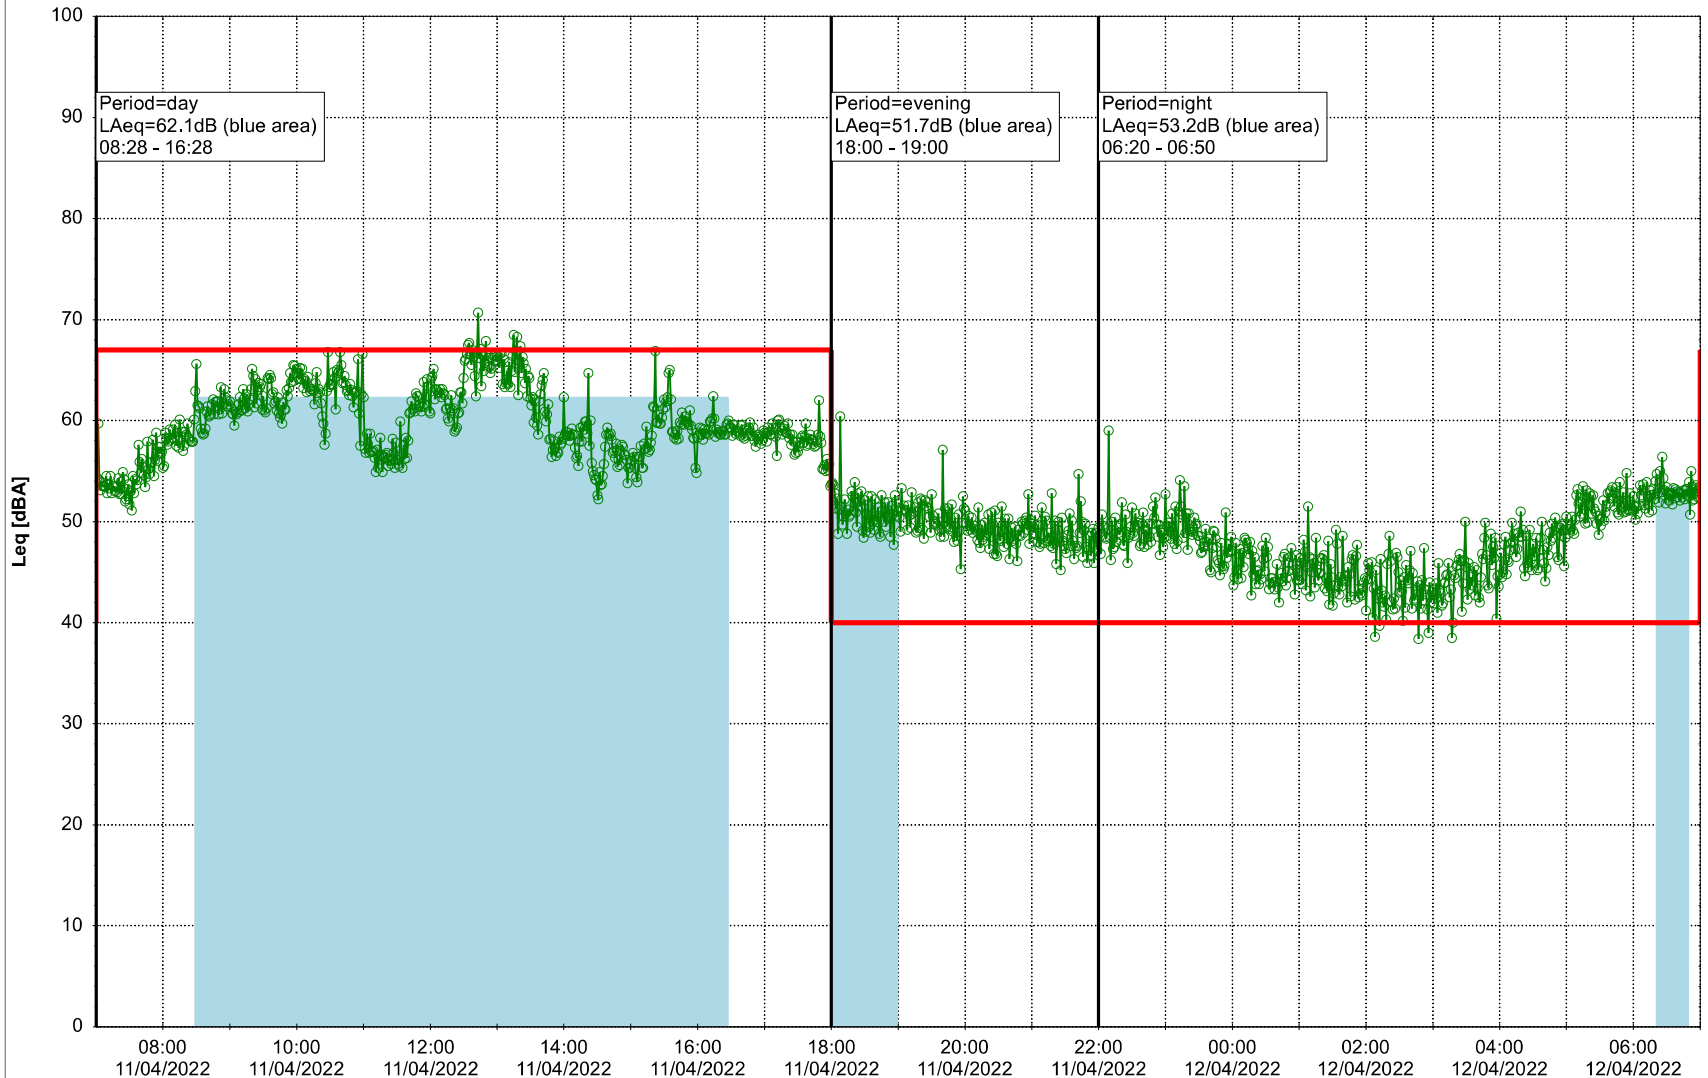

Project: Kronos Sydhavnen
Construction: Sluseholmen
Location: N-V

Plan View

Noise Time Related Diagram

11/04/2022
12/04/2022

○○○○ SLU_NS01

Project: Kronos Sydhavnen
Construction: Sluseholmen
Location: N-V

Plan View

Remarks

...

Noise Time Related Diagram

12/04/2022
13/04/2022

○○○○ SLU_NS01

Project: Kronos Sydhavnen
Construction: Sluseholmen
Location: N-V

Plan View

0 5 10 15 20 [m]

Remarks

...

Noise Time Related Diagram

13/04/2022

14/04/2022

○○○○ SLU_NS01

Project: Kronos Sydhavnen
Construction: Sluseholmen
Location: N-V

Plan View

Noise Time Related Diagram

16/04/2022
17/04/2022

○○○ SLU_NS01

Project: Kronos Sydhavnen
Construction: Sluseholmen
Location: N-V

Plan View

Remarks

...

Noise Time Related Diagram