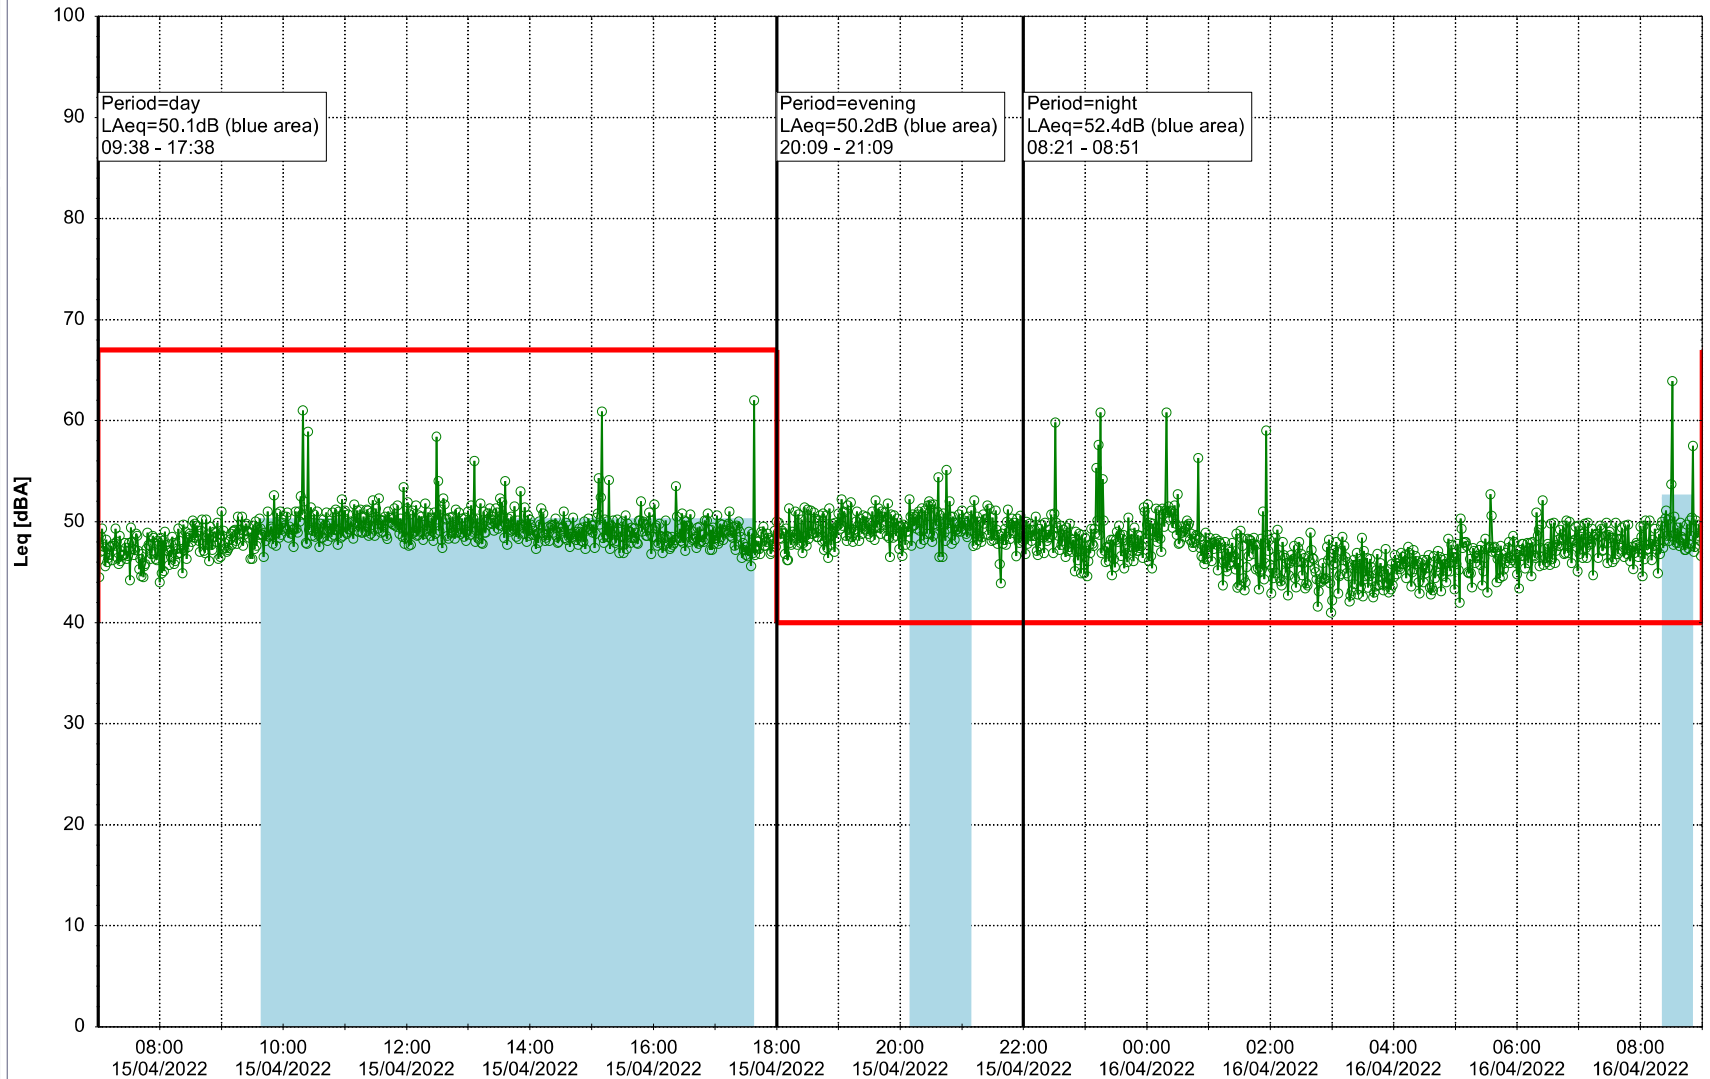

Remarks

...

Noise Time Related Diagram

14/04/2022
15/04/2022

○○○ SLU_NS01

Project: Kronos Sydhavnen
Construction: Sluseholmen
Location: N-V

Plan View

Remarks

...

Noise Time Related Diagram

15/04/2022
16/04/2022

○○○ SLU_NS01

Project: Kronos Sydhavnen
Construction: Sluseholmen
Location: N-V

Plan View

Remarks

...

Noise Time Related Diagram

16/04/2022
17/04/2022

○○○ SLU_NS01

Project: Kronos Sydhavnen
Construction: Sluseholmen
Location: N-V

Plan View

Remarks

...

Noise Time Related Diagram