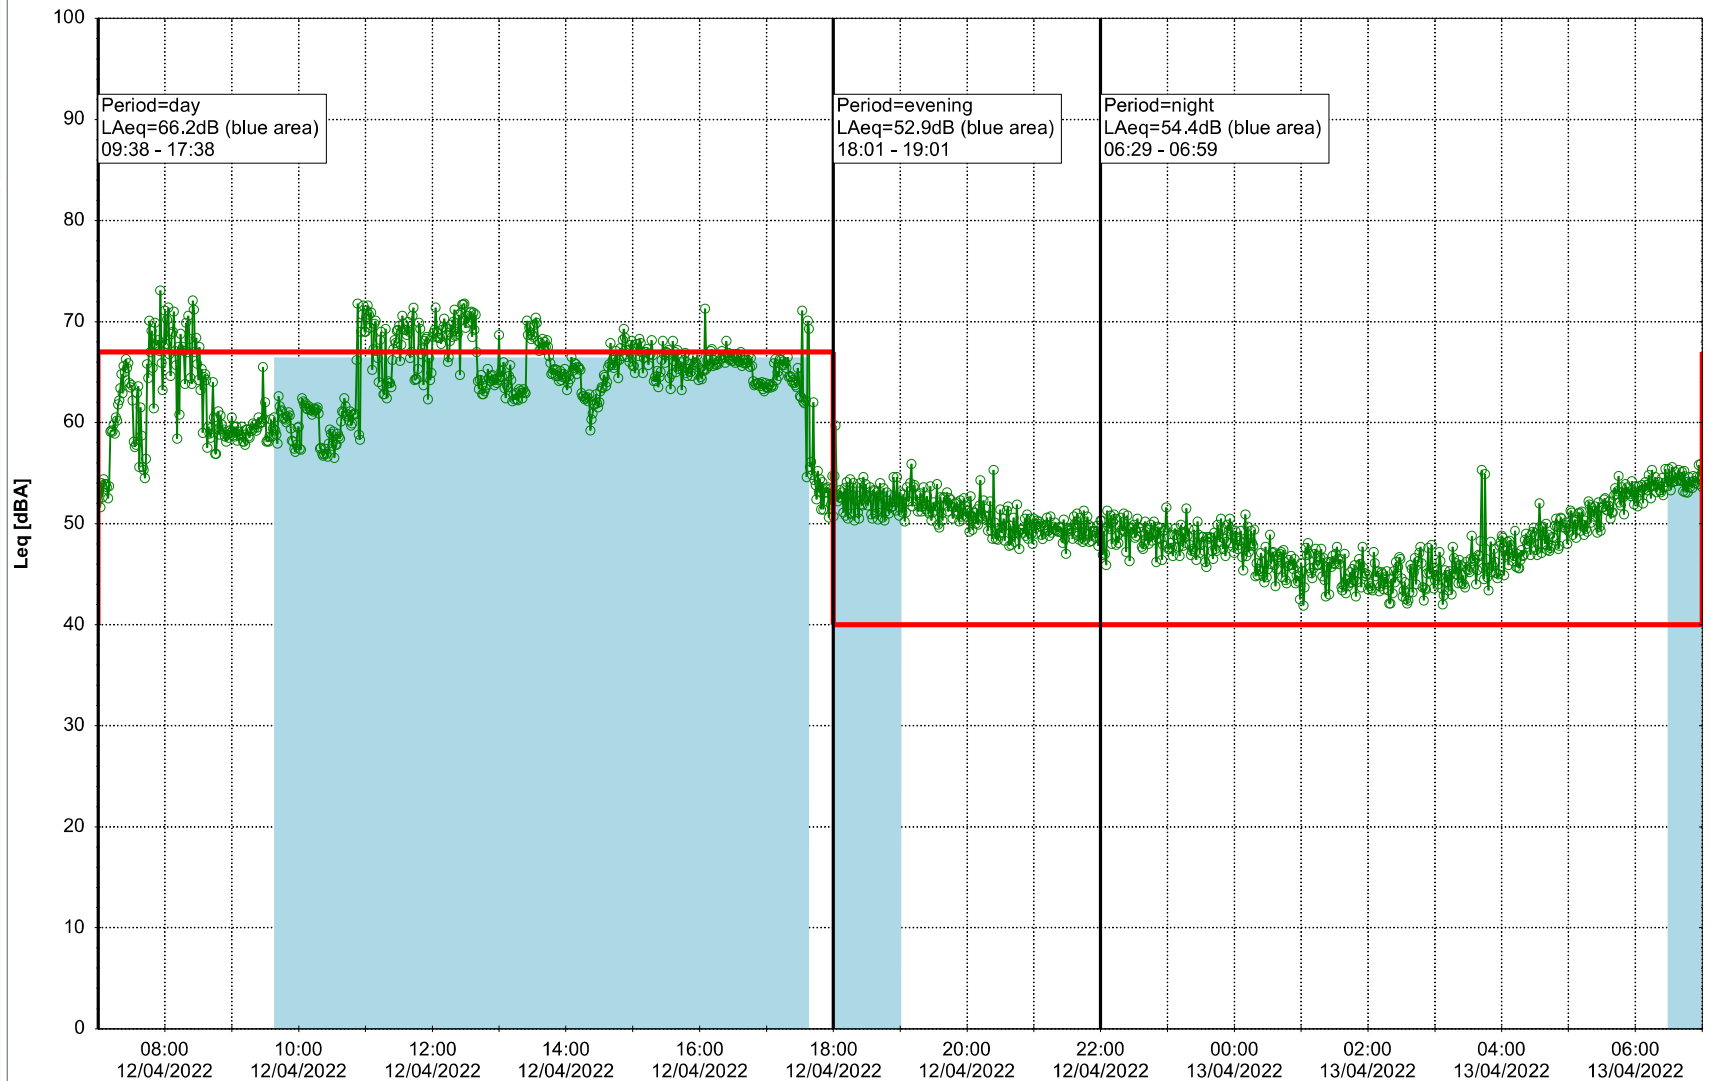

Project: Kronos Sydhavnen
Construction: Sluseholmen
Location: N-V

Plan View

Noise Time Related Diagram

11/04/2022
12/04/2022

○○○○ SLU_NS01

Project: Kronos Sydhavnen
Construction: Sluseholmen
Location: N-V

Plan View

Remarks

...

Noise Time Related Diagram

12/04/2022
13/04/2022

○○○○ SLU_NS01

Project: Kronos Sydhavnen
Construction: Sluseholmen
Location: N-V

Plan View

0 5 10 15 20 [m]

...

Noise Time Related Diagram

15/04/2022
16/04/2022

○○○ SLU_NS01

Project: Kronos Sydhavnen
Construction: Sluseholmen
Location: N-V

Plan View

Remarks

...

Noise Time Related Diagram

16/04/2022
17/04/2022

○○○ SLU_NS01

Project: Kronos Sydhavnen
Construction: Sluseholmen
Location: N-V

Plan View

Remarks

...

Noise Time Related Diagram