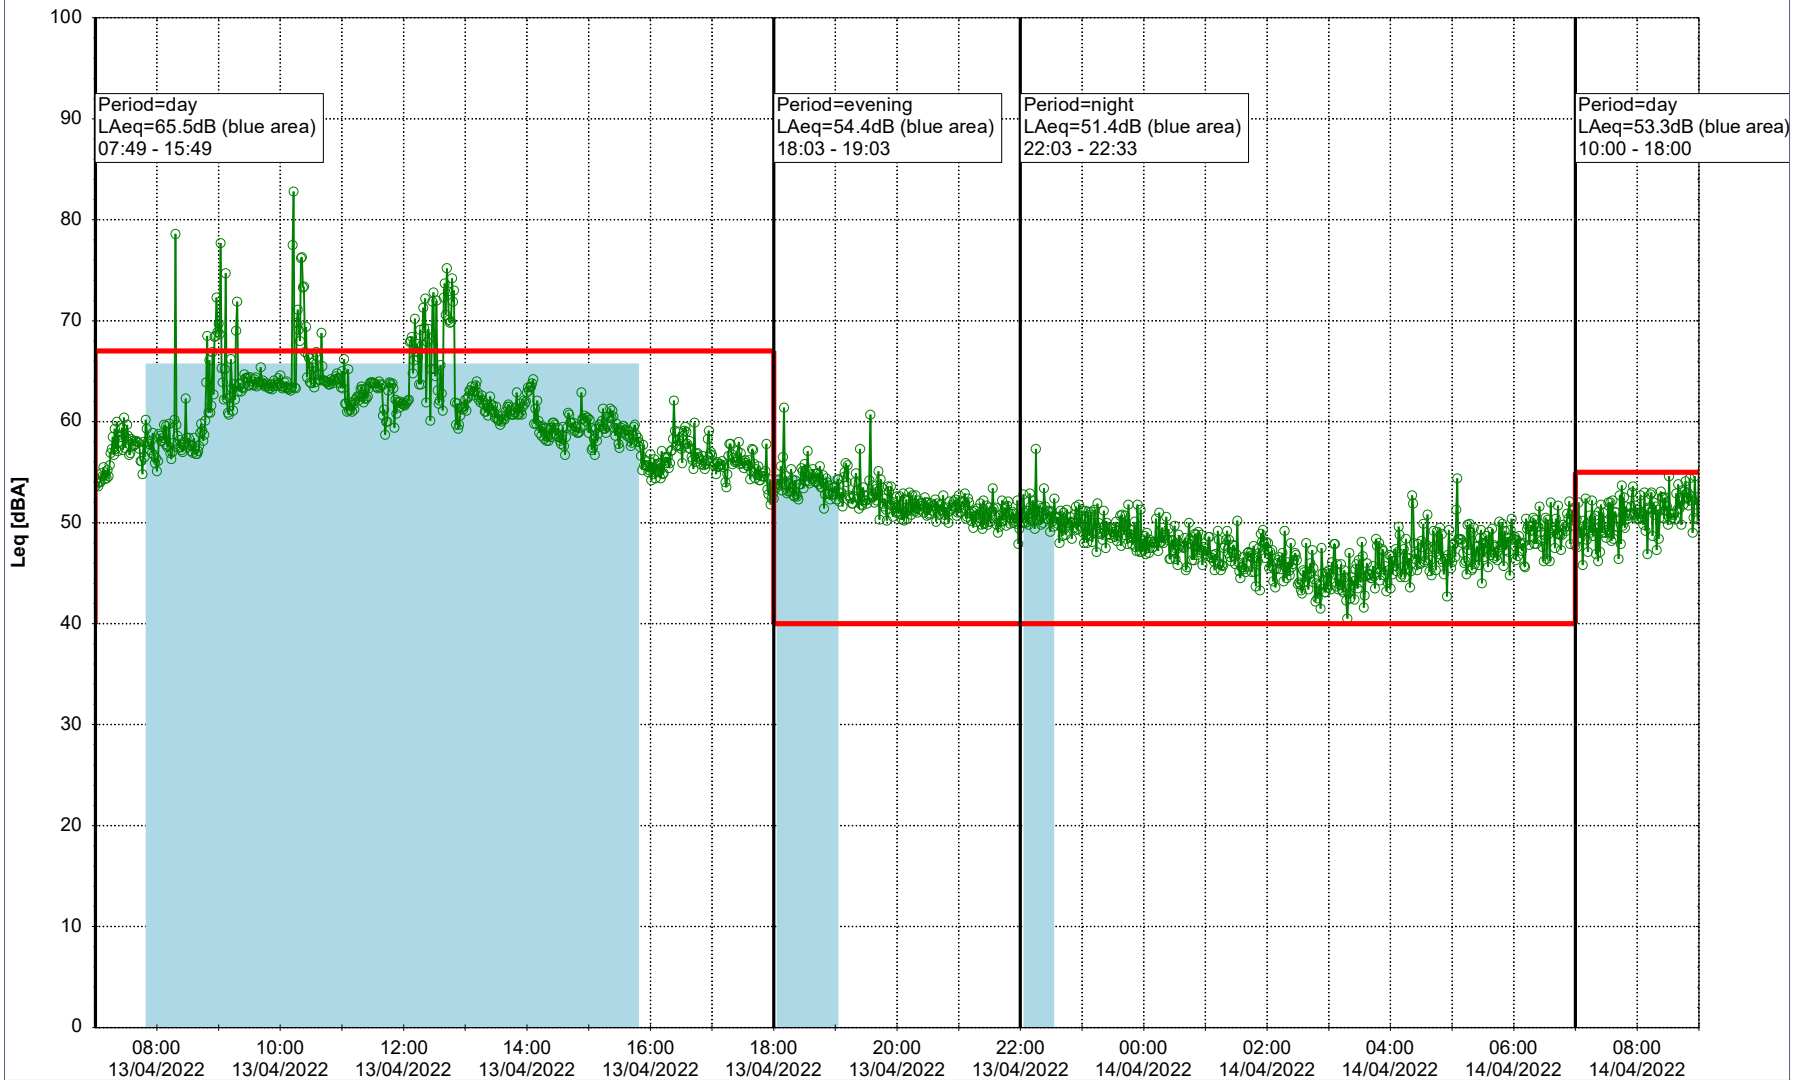

Remarks

...

Noise Time Related Diagram

13/04/2022

14/04/2022

○○○○ SLU_NS01

Project: Kronos Sydhavnen
Construction: Sluseholmen
Location: N-V

Plan View

Remarks

...

Noise Time Related Diagram

14/04/2022
15/04/2022

○○○ SLU_NS01

Project: Kronos Sydhavnen
Construction: Sluseholmen
Location: N-V

Plan View

Remarks

Noise Time Related Diagram

16/04/2022
17/04/2022

○○○ SLU_NS01

Project: Kronos Sydhavnen
Construction: Sluseholmen
Location: N-V

Plan View

Remarks

...

Noise Time Related Diagram