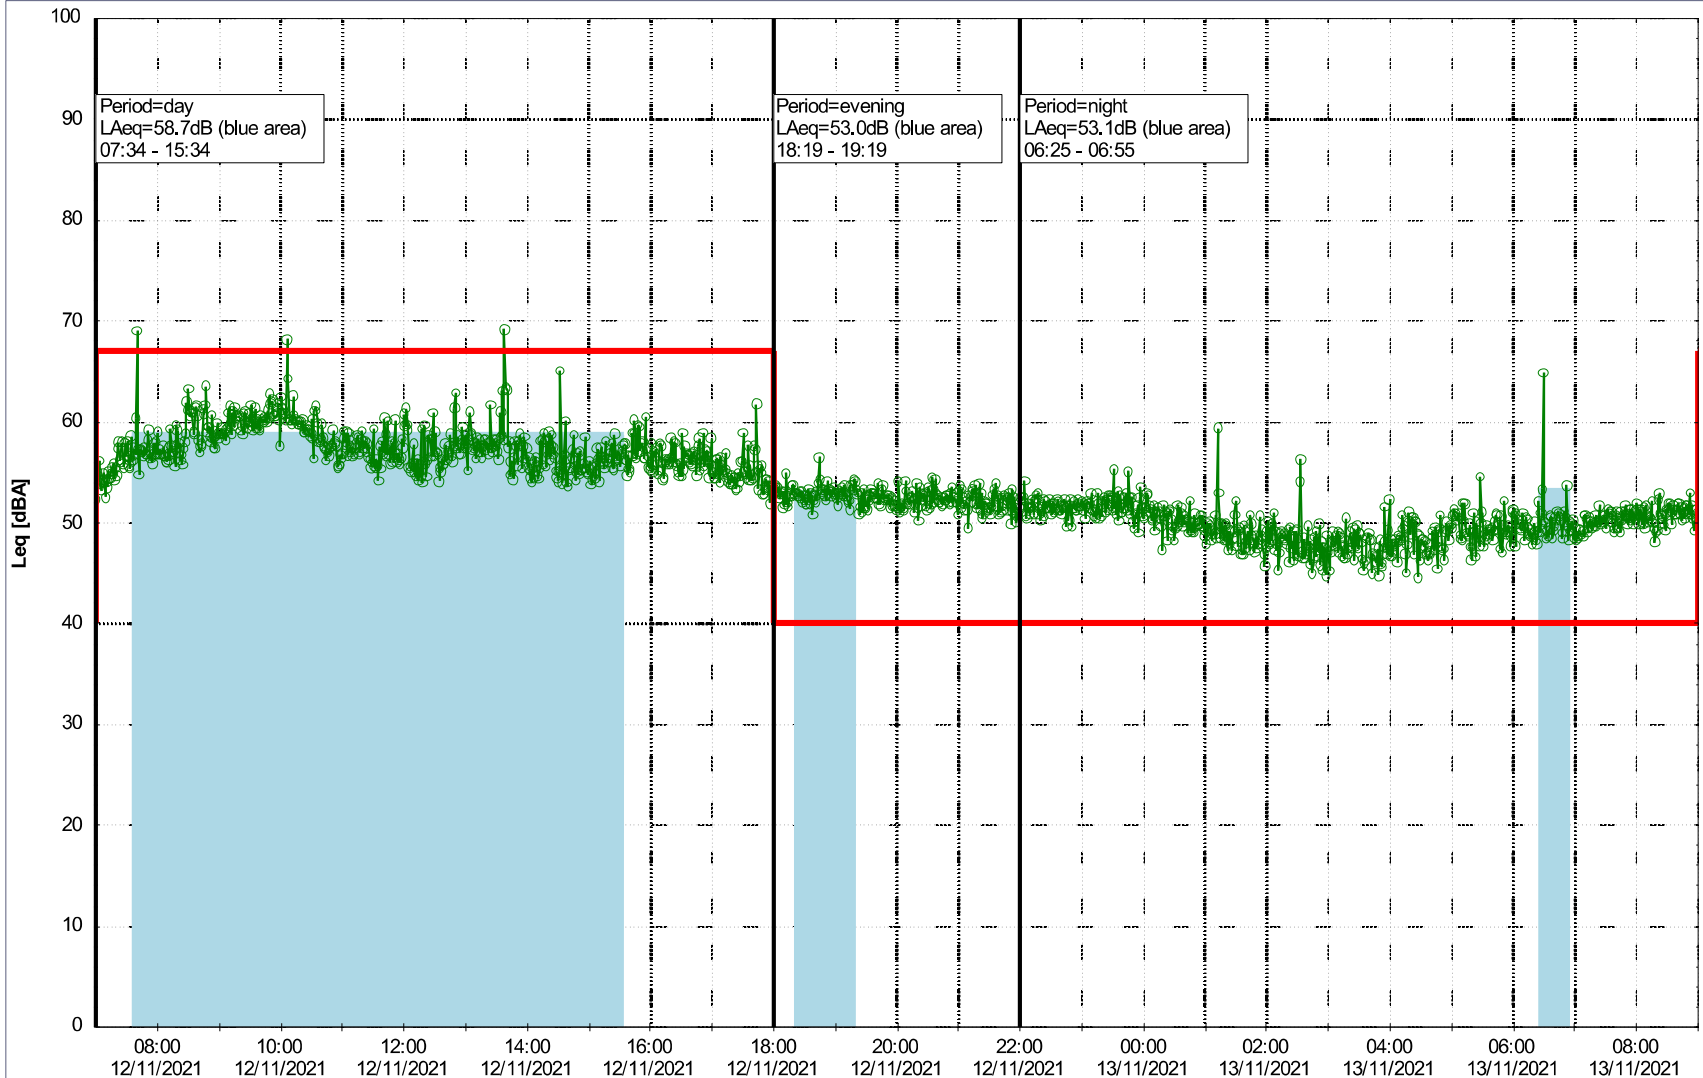

Noise Time Related Diagram

11/11/2021
12/11/2021

oooo SLU_NS01

Remarks

...

Project: Kronos Sydhavnen
Construction: Sluseholmen
Location: N-V

Plan View

Remarks

...

Noise Time Related Diagram

12/11/2021
13/11/2021

SLU_NS01

Project: Kronos Sydhavnen
Construction: Sluseholmen
Location: N-V

Plan View

Noise Time Related Diagram

13/11/2021
14/11/2021

SLU_NS01

Remarks

...

Project: Kronos Sydhavnen
Construction: Sluseholmen
Location: N-V

Plan View

Remarks

...

Noise Time Related Diagram