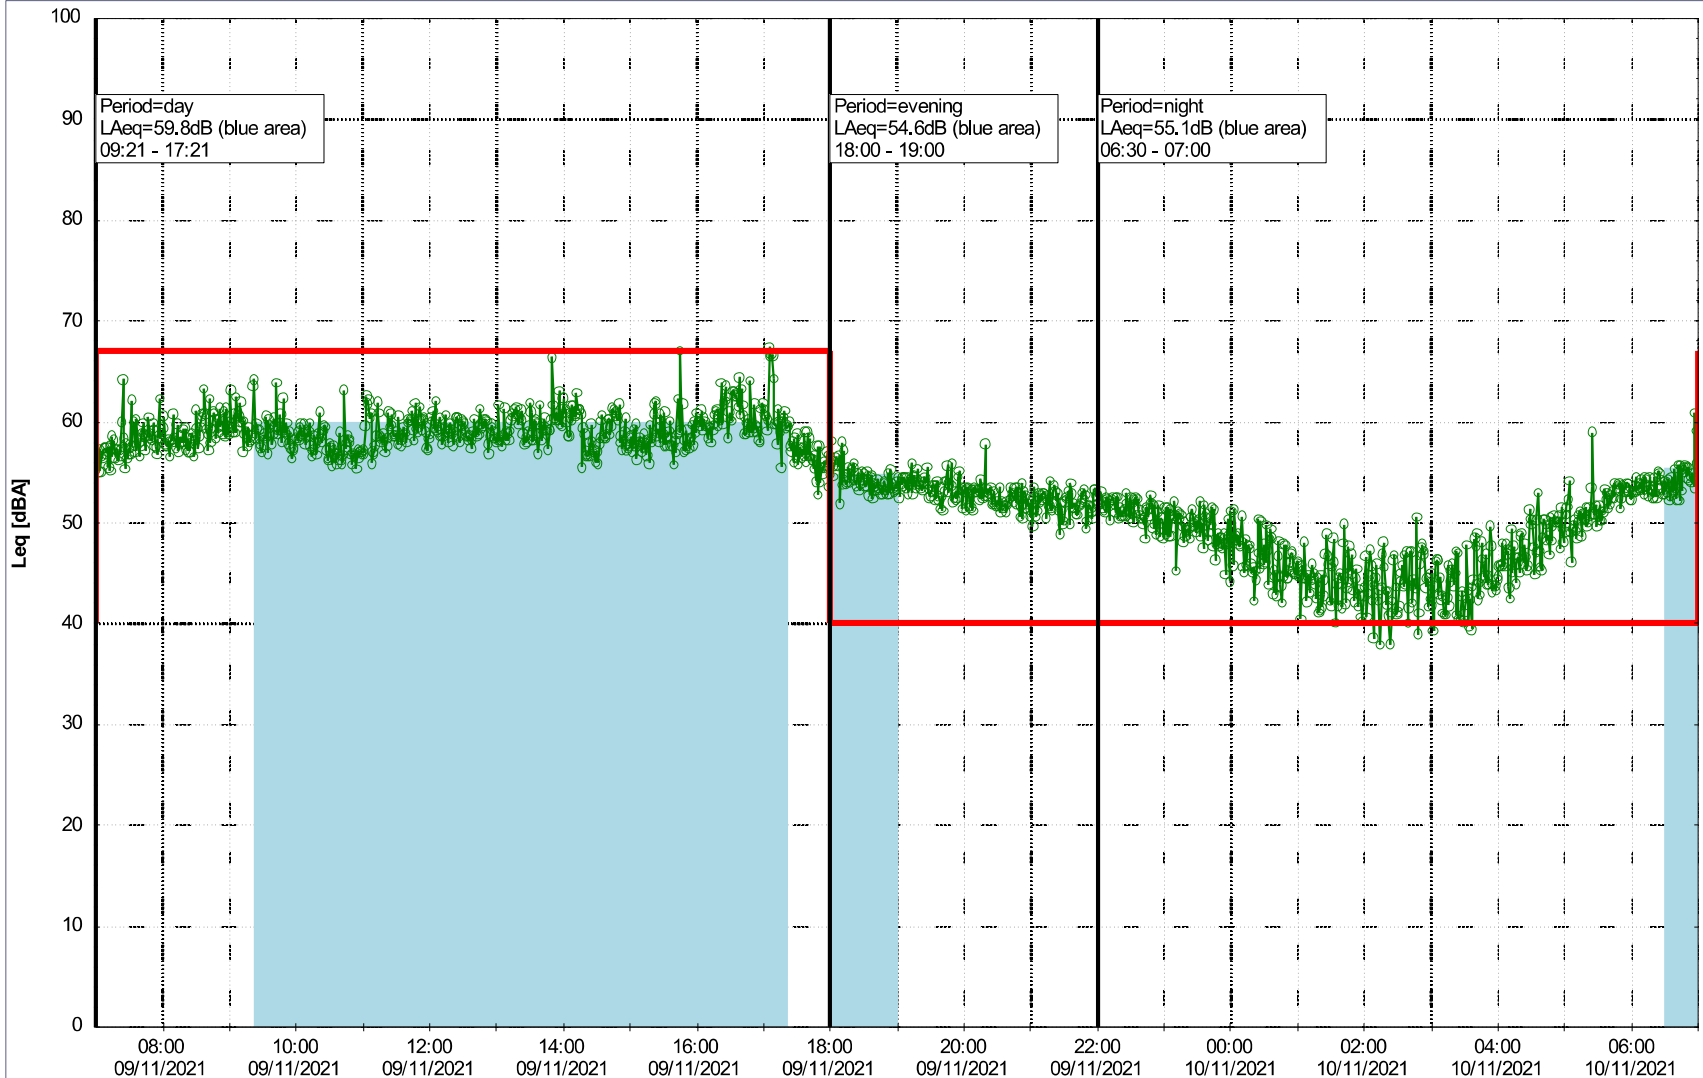

Plan View

0 5 10 15 20 [m]

Remarks

...

Noise Time Related Diagram

09/11/2021
10/11/2021

oooo SLU_NS01

Project: Kronos Sydhavnen
Construction: Sluseholmen
Location: N-V

Plan View

Remarks

...

Noise Time Related Diagram

10/11/2021
11/11/2021

oooo SLU_NS01

Project: Kronos Sydhavnen
Construction: Sluseholmen
Location: N-V

Plan View

...

Noise Time Related Diagram

12/11/2021
13/11/2021

SLU_NS01

Project: Kronos Sydhavnen
Construction: Sluseholmen
Location: N-V

Plan View

Noise Time Related Diagram

13/11/2021
14/11/2021

SLU_NS01

Remarks

...

Project: Kronos Sydhavnen
Construction: Sluseholmen
Location: N-V

Plan View

Remarks

...

Noise Time Related Diagram