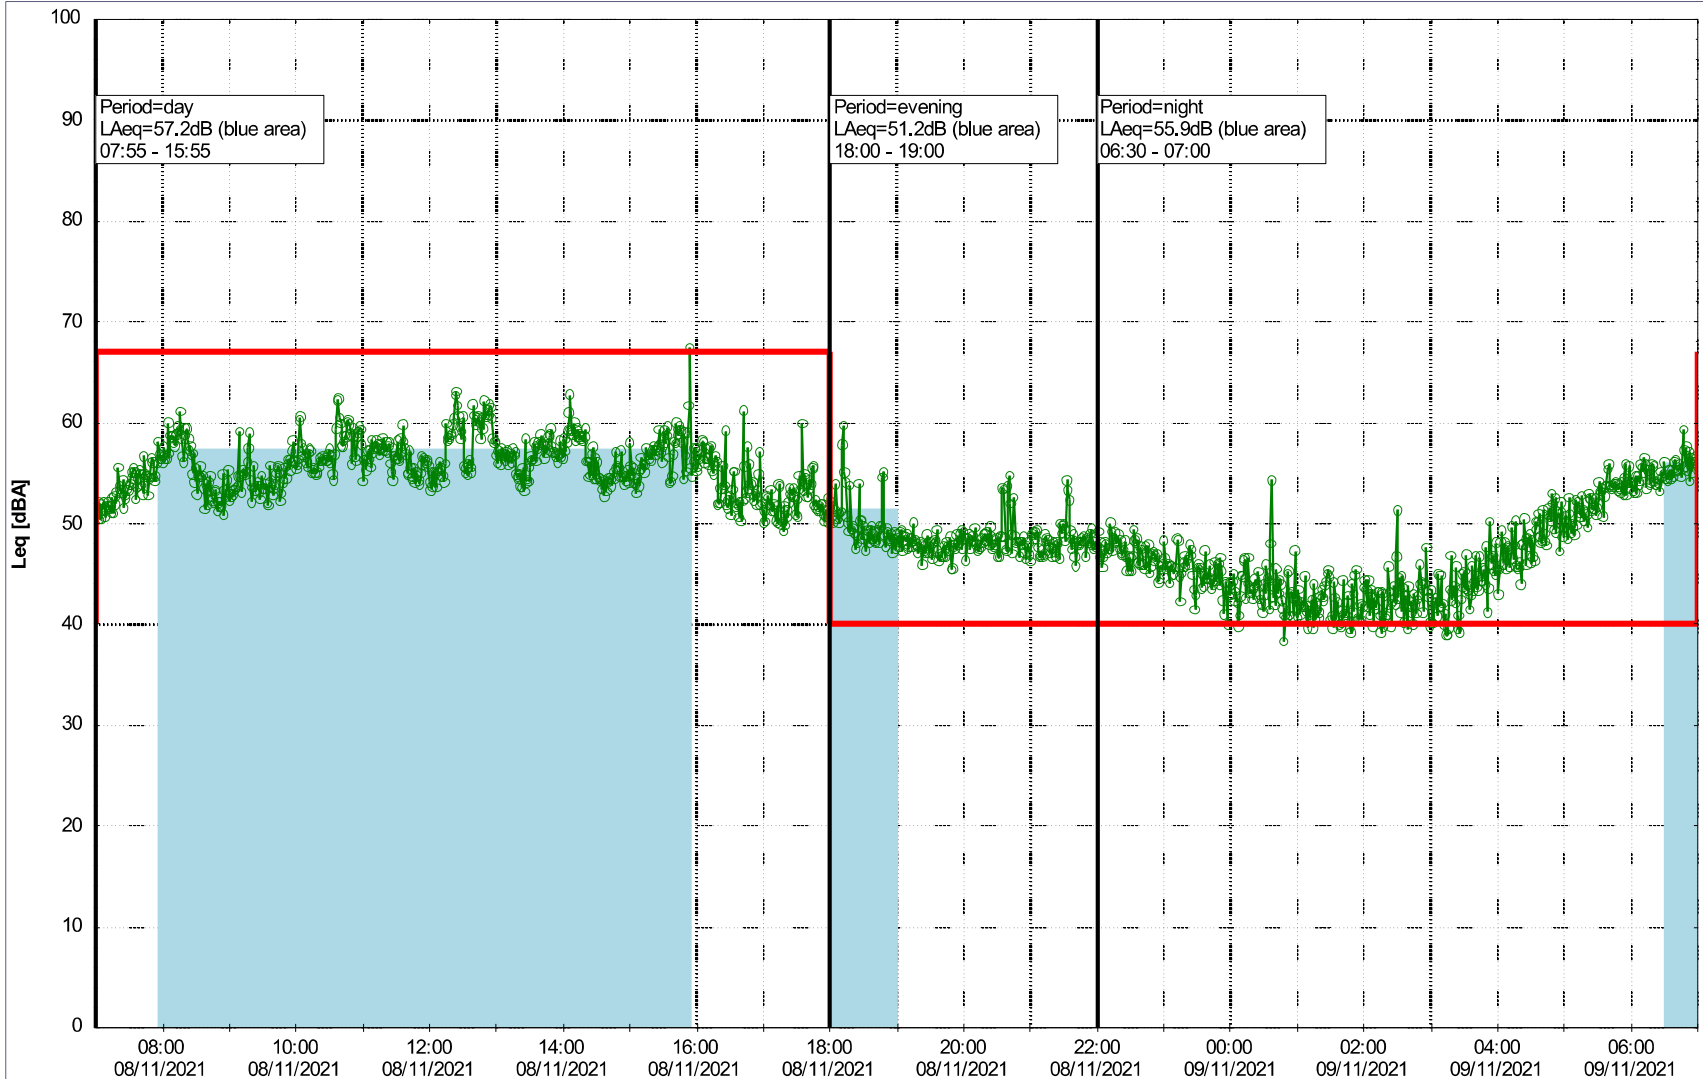

Project: Kronos Sydhavnen
Construction: Sluseholmen
Location: N-V

Plan View

Remarks

...

Noise Time Related Diagram

08/11/2021
09/11/2021

○○○○ SLU_NS01

Project: Kronos Sydhavnen
Construction: Sluseholmen
Location: N-V

Plan View

0 5 10 15 20 [m]

Remarks

...

Noise Time Related Diagram

09/11/2021
10/11/2021

oooo SLU_NS01

Project: Kronos Sydhavnen
Construction: Sluseholmen
Location: N-V

Plan View

Remarks

...

Noise Time Related Diagram

10/11/2021
11/11/2021

oooo SLU_NS01

Project: Kronos Sydhavnen
Construction: Sluseholmen
Location: N-V

Plan View

SLU_NS01

Remarks

...

Project: Kronos Sydhavnen
Construction: Sluseholmen
Location: N-V

Plan View

Remarks

...

Noise Time Related Diagram