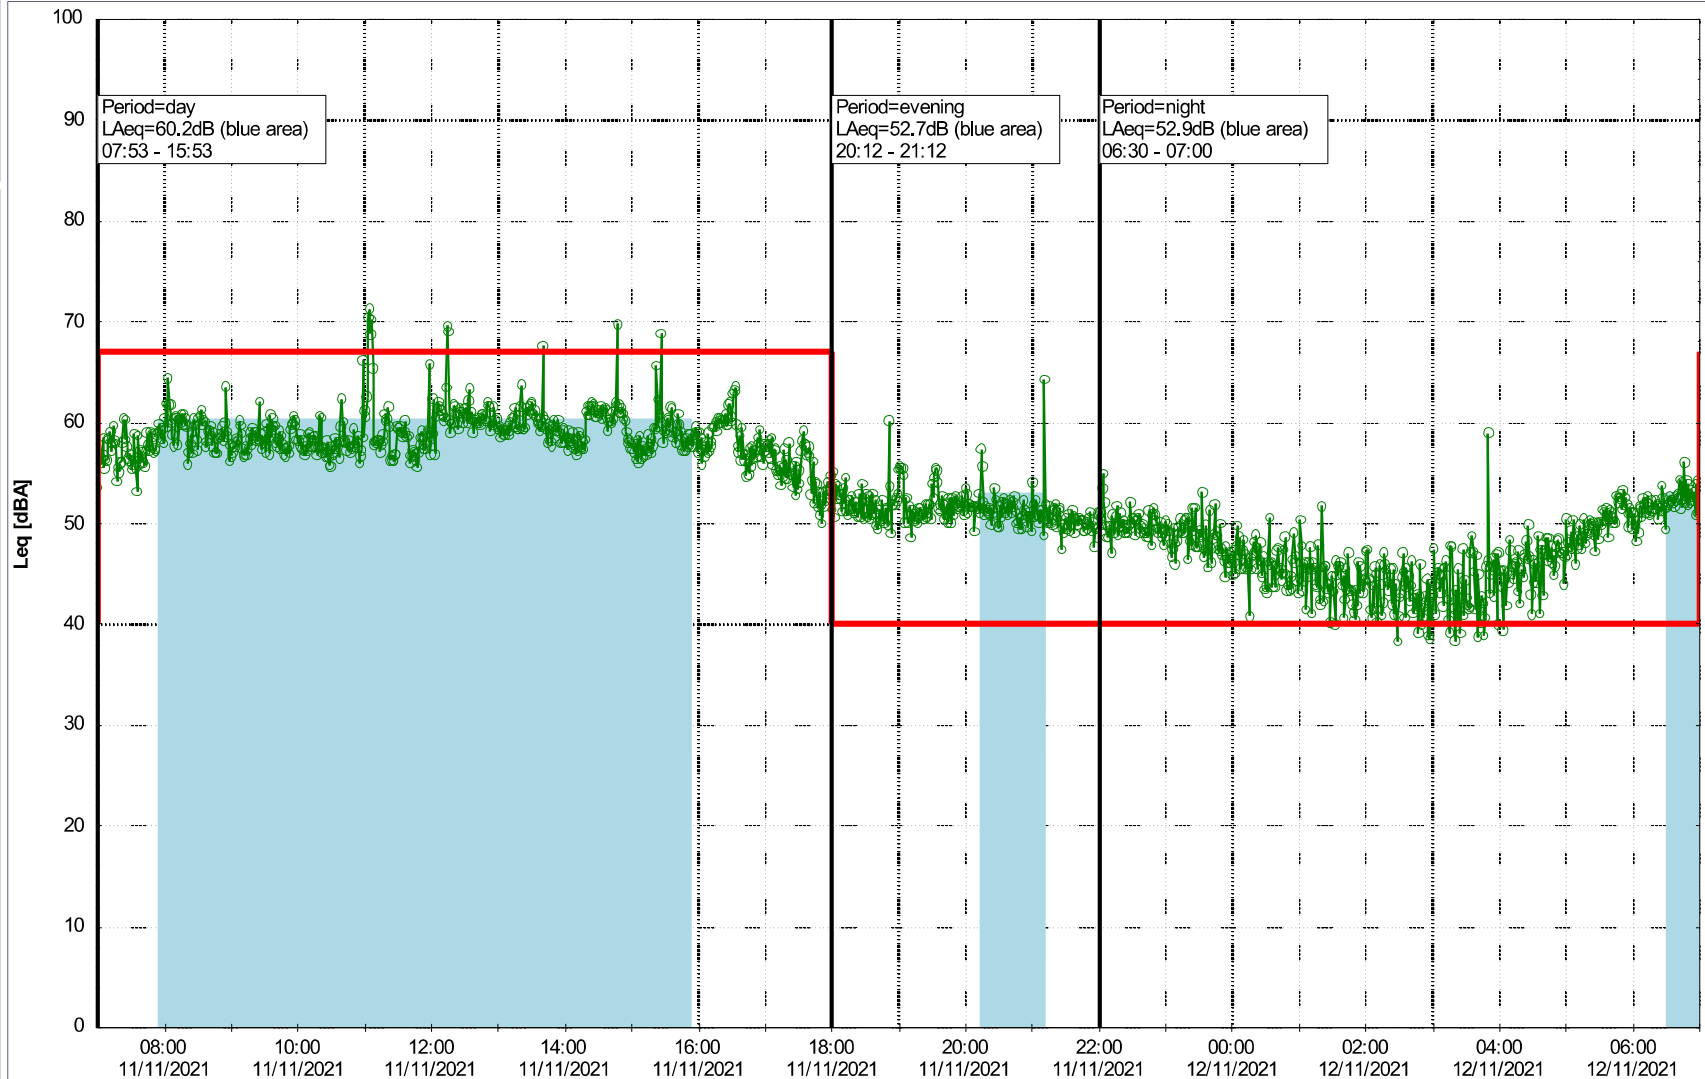

Noise Time Related Diagram

11/11/2021
12/11/2021

oooo SLU_NS01

Remarks

...

Project: Kronos Sydhavnen
Construction: Sluseholmen
Location: N-V

Plan View

Remarks

...

Noise Time Related Diagram

12/11/2021
13/11/2021

SLU_NS01

Project: Kronos Sydhavnen
Construction: Sluseholmen
Location: N-V

Plan View

Noise Time Related Diagram

13/11/2021
14/11/2021

SLU_NS01

Remarks

...

Project: Kronos Sydhavnen
Construction: Sluseholmen
Location: N-V

Plan View

Remarks

...

Noise Time Related Diagram