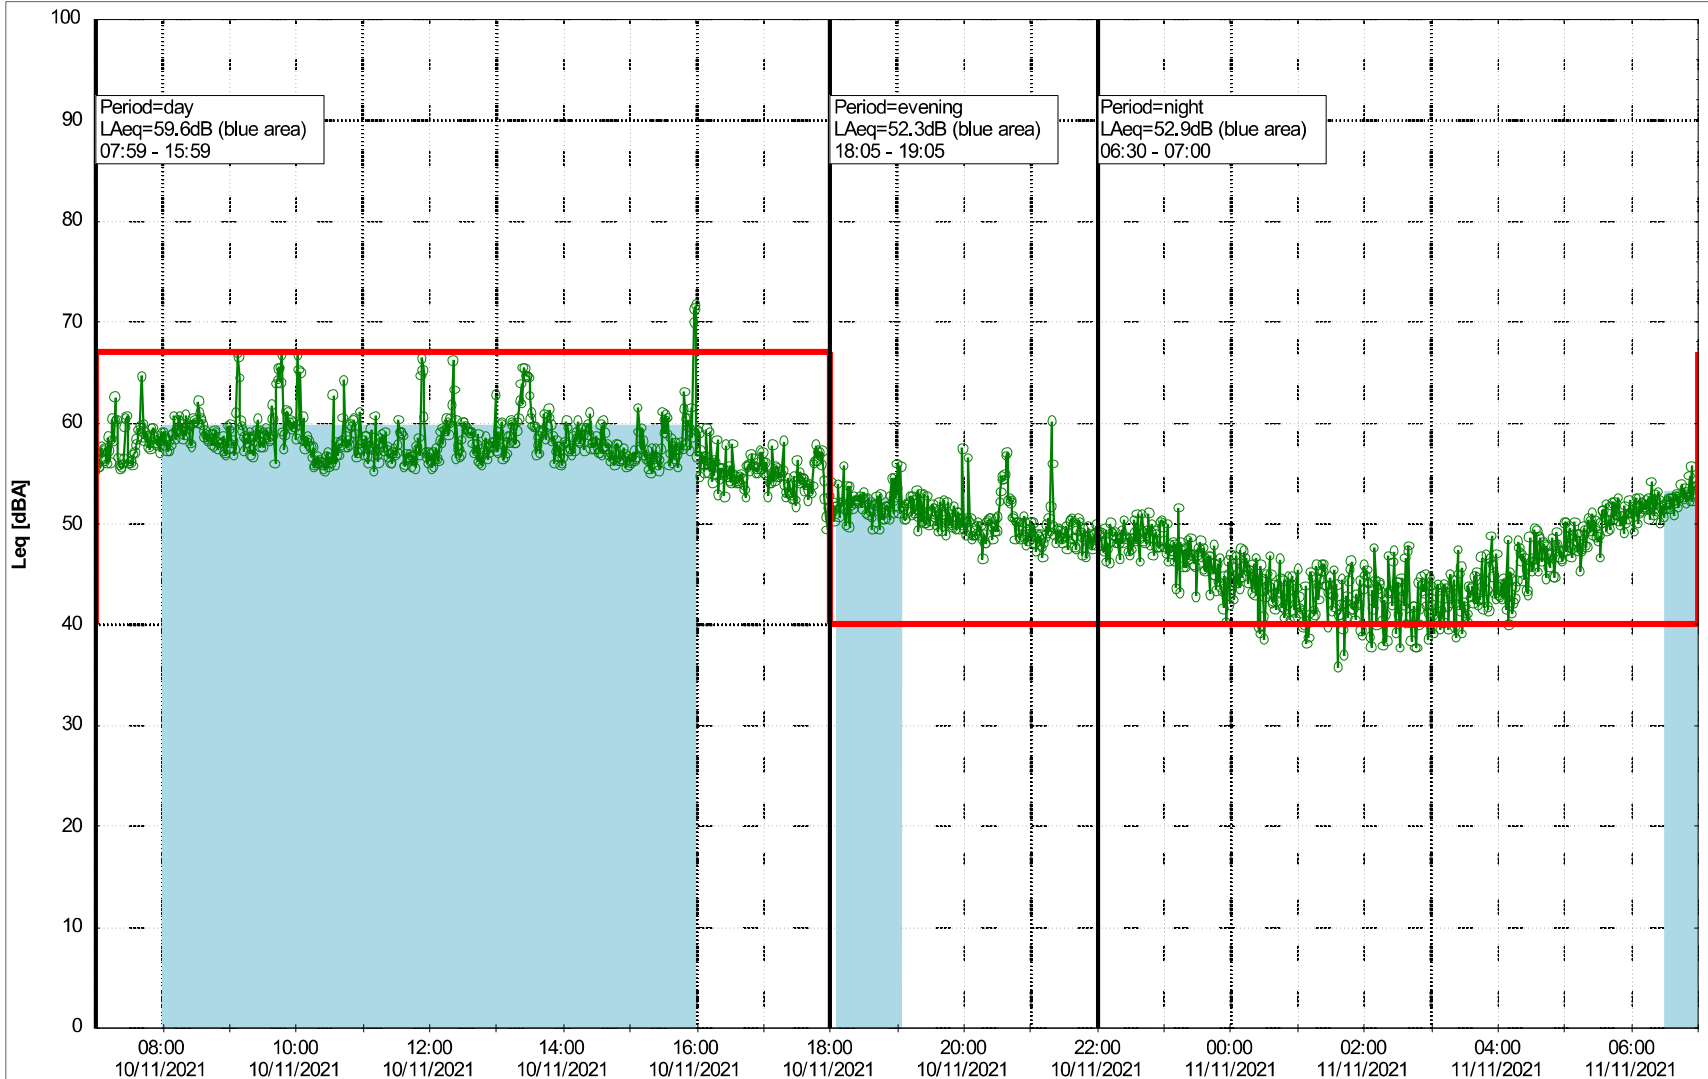

Plan View

Remarks

...

Noise Time Related Diagram

10/11/2021
11/11/2021

oooo SLU_NS01

Project: Kronos Sydhavnen
Construction: Sluseholmen
Location: N-V

Plan View

Noise Time Related Diagram

11/11/2021
12/11/2021

oooo SLU_NS01

Remarks

...

Project: Kronos Sydhavnen
Construction: Sluseholmen
Location: N-V

Plan View

Remarks

...

Noise Time Related Diagram

12/11/2021
13/11/2021

SLU_NS01

Project: Kronos Sydhavnen
Construction: Sluseholmen
Location: N-V

Plan View

Noise Time Related Diagram

13/11/2021
14/11/2021

SLU_NS01

Remarks

...

Project: Kronos Sydhavnen
Construction: Sluseholmen
Location: N-V

Plan View

Remarks

...

Noise Time Related Diagram