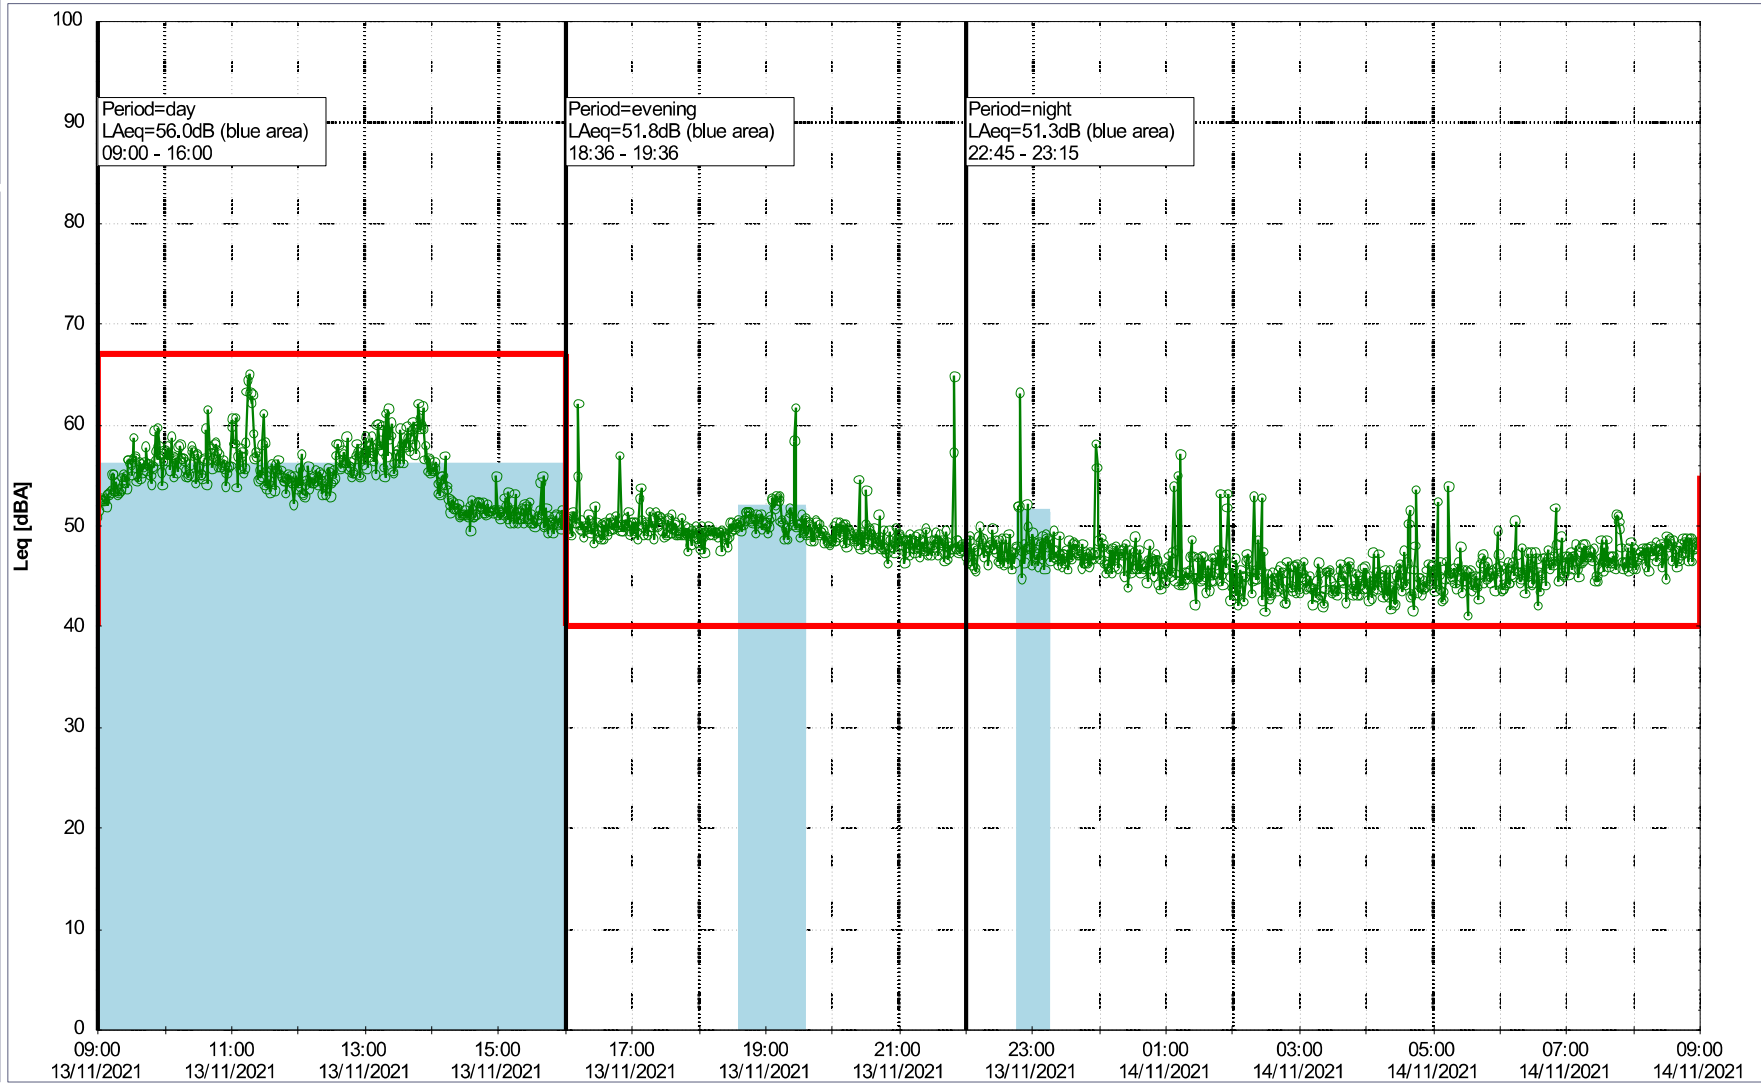

...

Noise Time Related Diagram

12/11/2021
13/11/2021

SLU_NS01

Project: Kronos Sydhavnen
Construction: Sluseholmen
Location: N-V

Plan View

Noise Time Related Diagram

13/11/2021
14/11/2021

SLU_NS01

Remarks

...

Project: Kronos Sydhavnen
Construction: Sluseholmen
Location: N-V

Plan View

Remarks

...

Noise Time Related Diagram