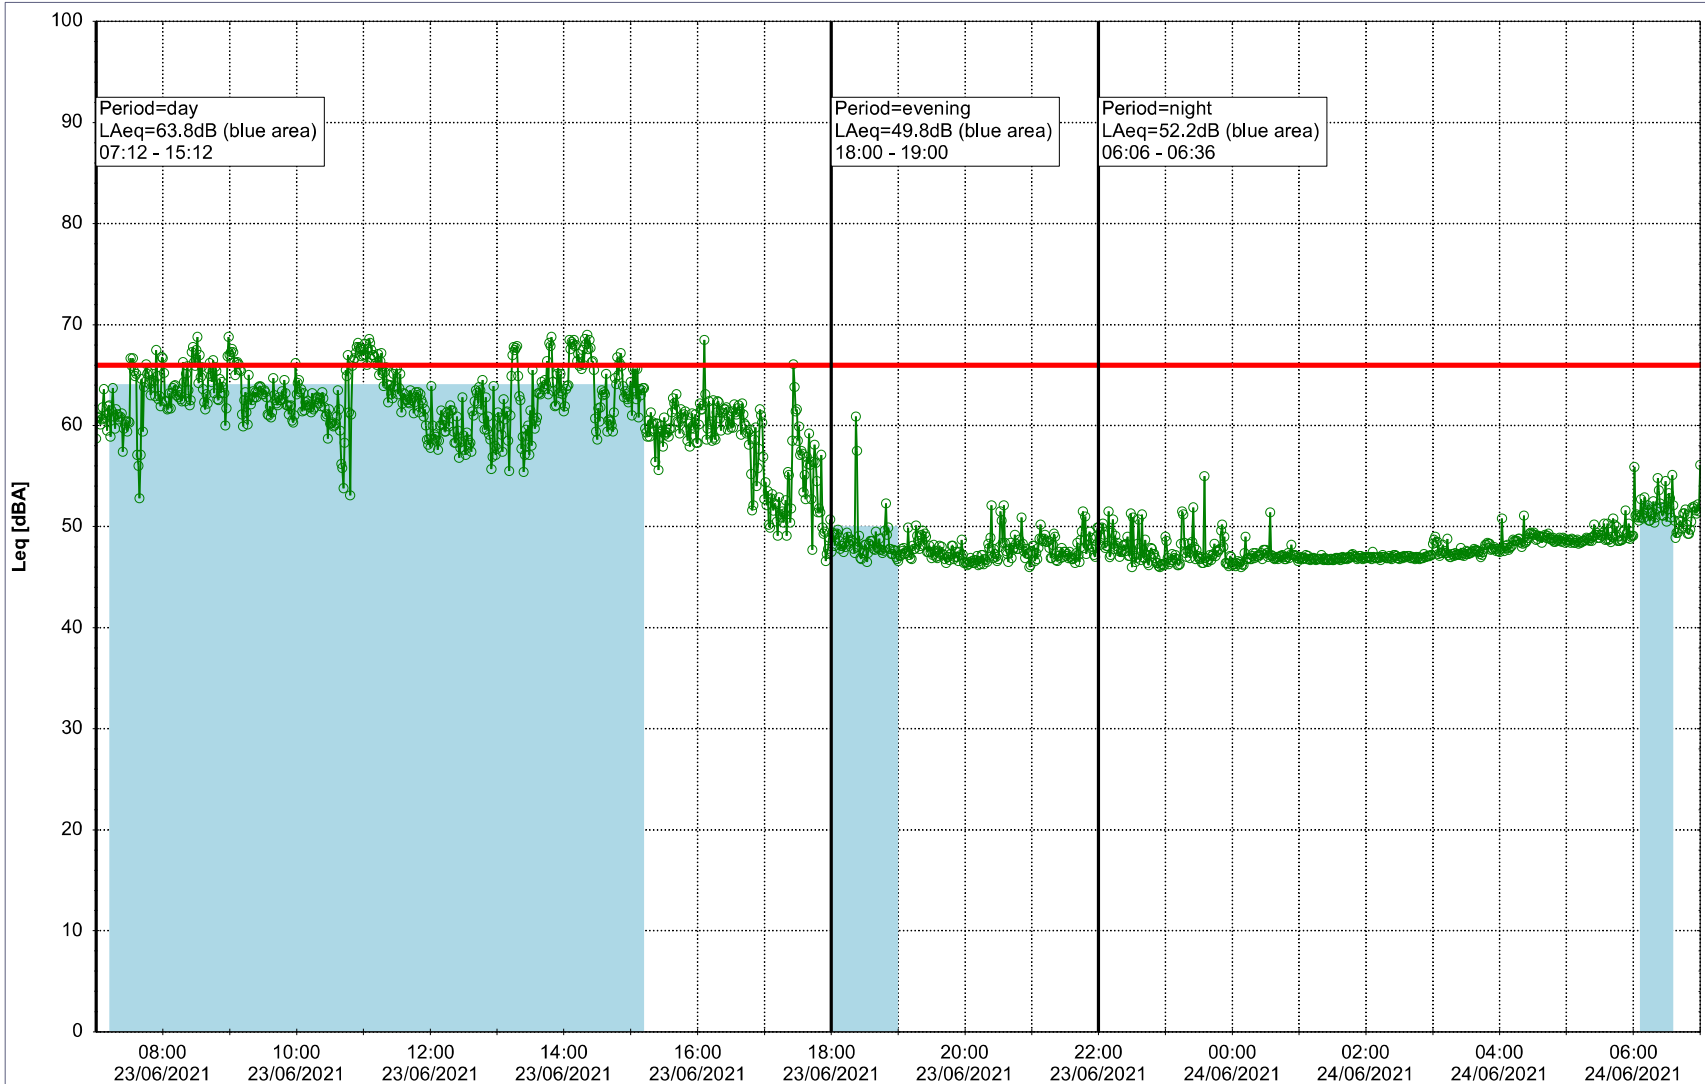

Plan View

Remarks

- Ørsted Værket

Noise Time Related Diagram

23/06/2021
24/06/2021

○○○○ EBR-OVK_NS02

Project: Kronos Sydhavnen
Construction: Enghave Brygge
Location: N-V

Plan View

Remarks

- Ørsted Værket

Noise Time Related Diagram

24/06/2021
25/06/2021

○○○ EBR-OVK_NS02

Project: Kronos Sydhavnen
Construction: Enghave Brygge
Location: N-V

Plan View

Remarks

- Ørsted Værket

Noise Time Related Diagram

25/06/2021
26/06/2021

○○○ EBR-OVK_NS02

Project: Kronos Sydhavnen
Construction: Enghave Brygge
Location: N-V

Plan View

EBR-OVK_NS02

Remarks

...

Noise Time Related Diagram

26/06/2021
27/06/2021

○○○○ EBR-OVK_NS02

Project: Kronos Sydhavnen
Construction: Enghave Brygge
Location: N-V

Plan View

Remarks

- Ørsted Værket