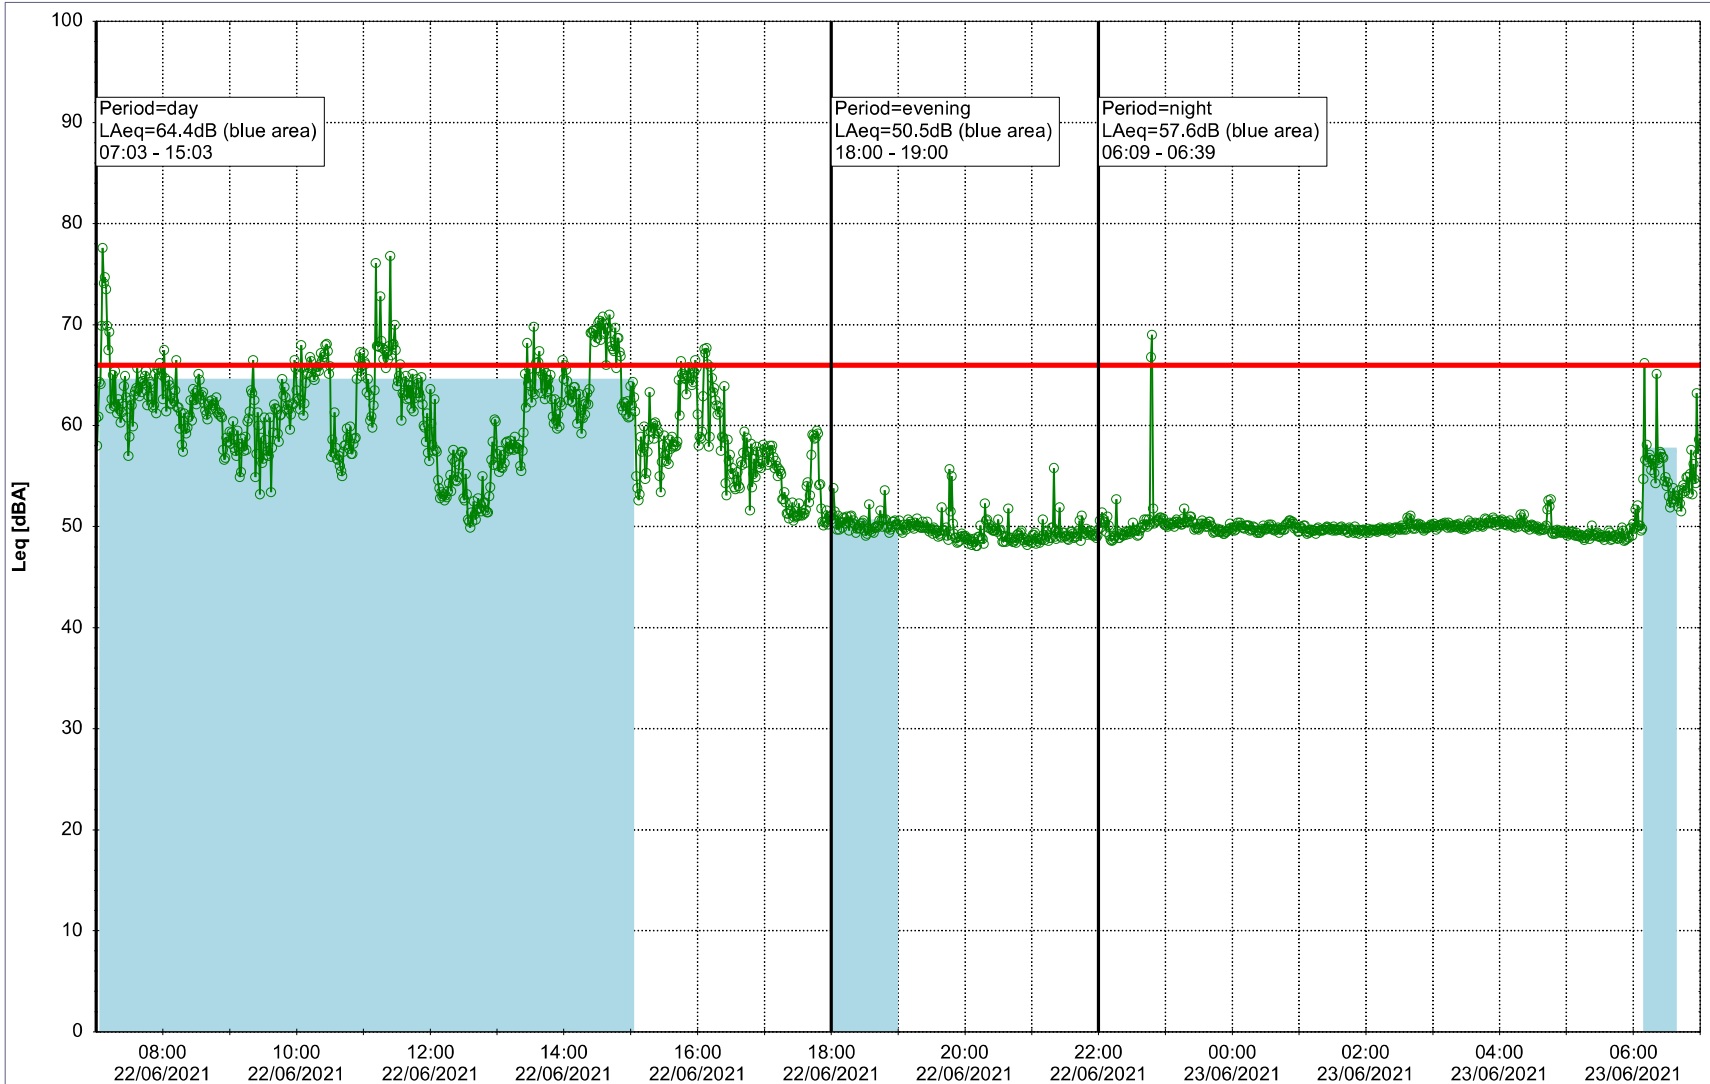

Project: Kronos Sydhavnen
Construction: Enghave Brygge
Location: N-V

Plan View

Remarks

- Ørsted Værket

Noise Time Related Diagram

22/06/2021
23/06/2021

○○○ EBR-OVK_NS02

Project: Kronos Sydhavnen
Construction: Enghave Brygge
Location: N-V

Plan View

Remarks

- Ørsted Værket

Noise Time Related Diagram

23/06/2021
24/06/2021

○○○○ EBR-OVK_NS02

Project: Kronos Sydhavnen
Construction: Enghave Brygge
Location: N-V

Plan View

Remarks

- Ørsted Værket

Noise Time Related Diagram

24/06/2021
25/06/2021

○○○ EBR-OVK_NS02

Project: Kronos Sydhavnen
Construction: Enghave Brygge
Location: N-V

Plan View

Remarks

- Ørsted Værket

Noise Time Related Diagram

25/06/2021
26/06/2021

○○○ EBR-OVK_NS02

Project: Kronos Sydhavnen
Construction: Enghave Brygge
Location: N-V

Plan View

EBR-OVK_NS02

Remarks