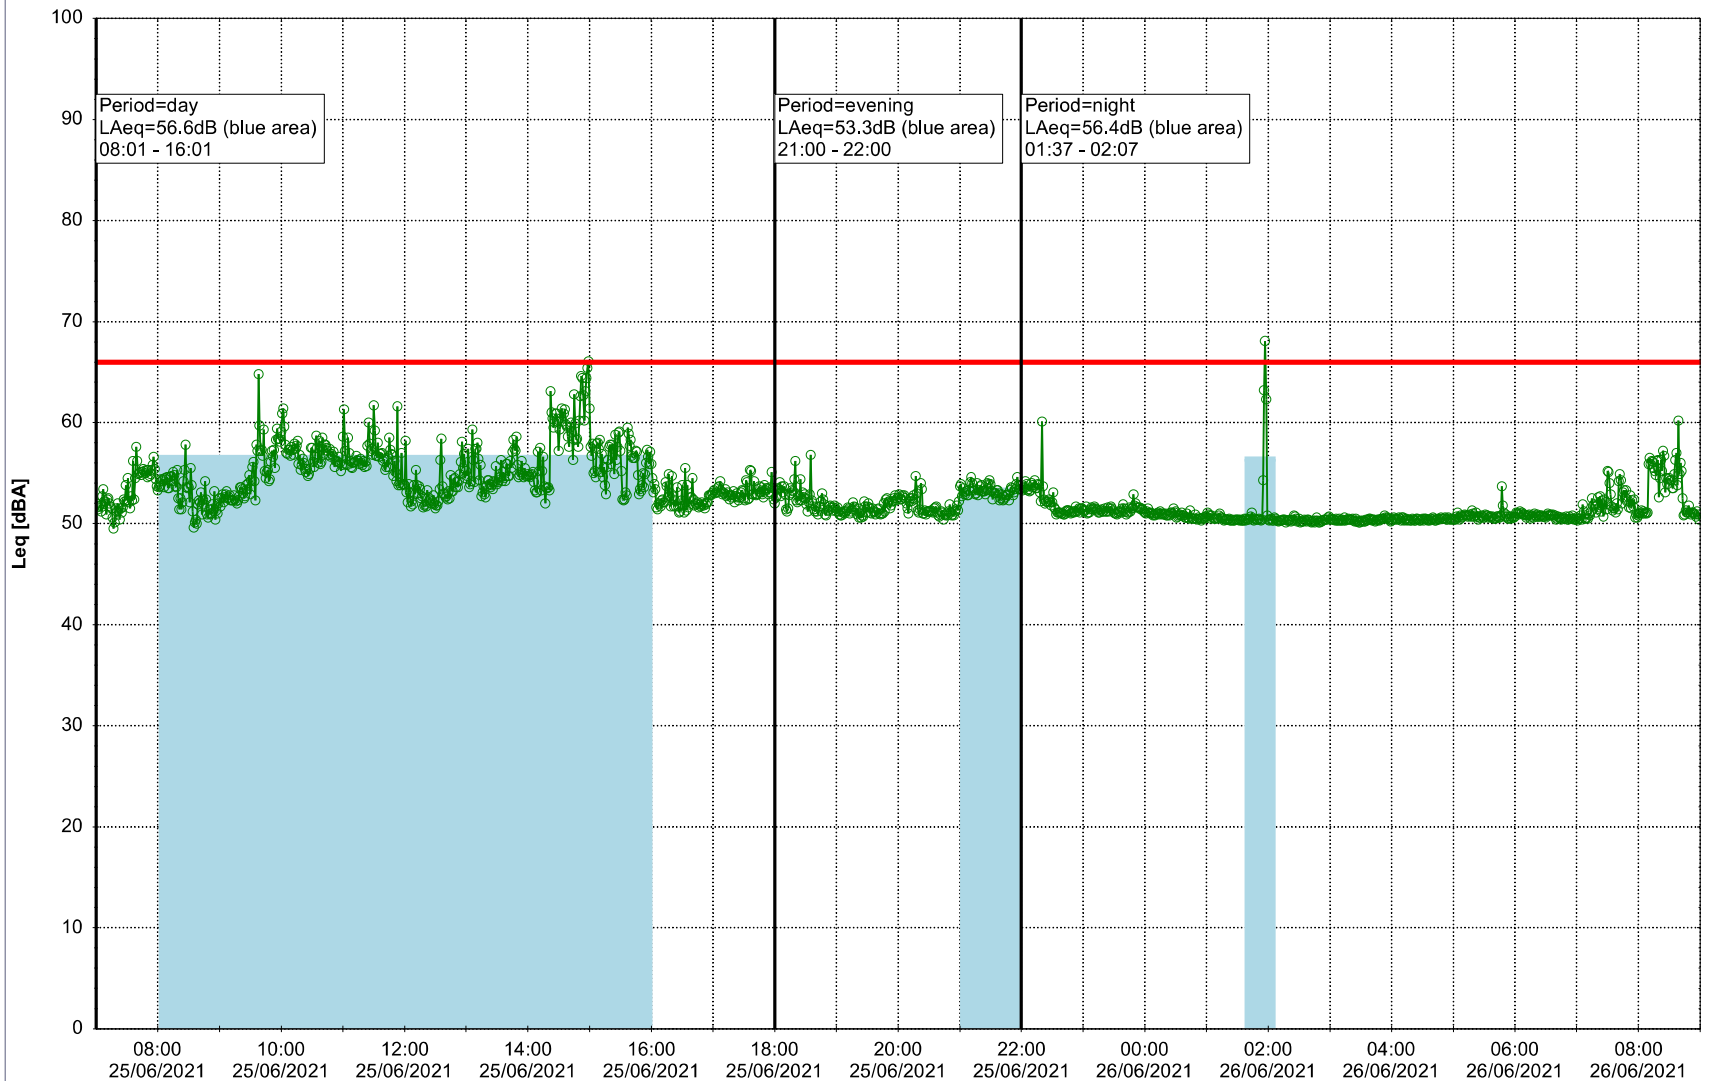

Remarks

- Ørsted Værket

Noise Time Related Diagram

24/06/2021
25/06/2021

○○○ EBR-OVK_NS02

Project: Kronos Sydhavnen
Construction: Enghave Brygge
Location: N-V

Plan View

Remarks

- Ørsted Værket

Noise Time Related Diagram

25/06/2021
26/06/2021

○○○ EBR-OVK_NS02

Project: Kronos Sydhavnen
Construction: Enghave Brygge
Location: N-V

Plan View

EBR-OVK_NS02

Remarks

...

Noise Time Related Diagram

26/06/2021
27/06/2021

○○○○ EBR-OVK_NS02

Project: Kronos Sydhavnen
Construction: Enghave Brygge
Location: N-V

Plan View

Remarks

- Ørsted Værket