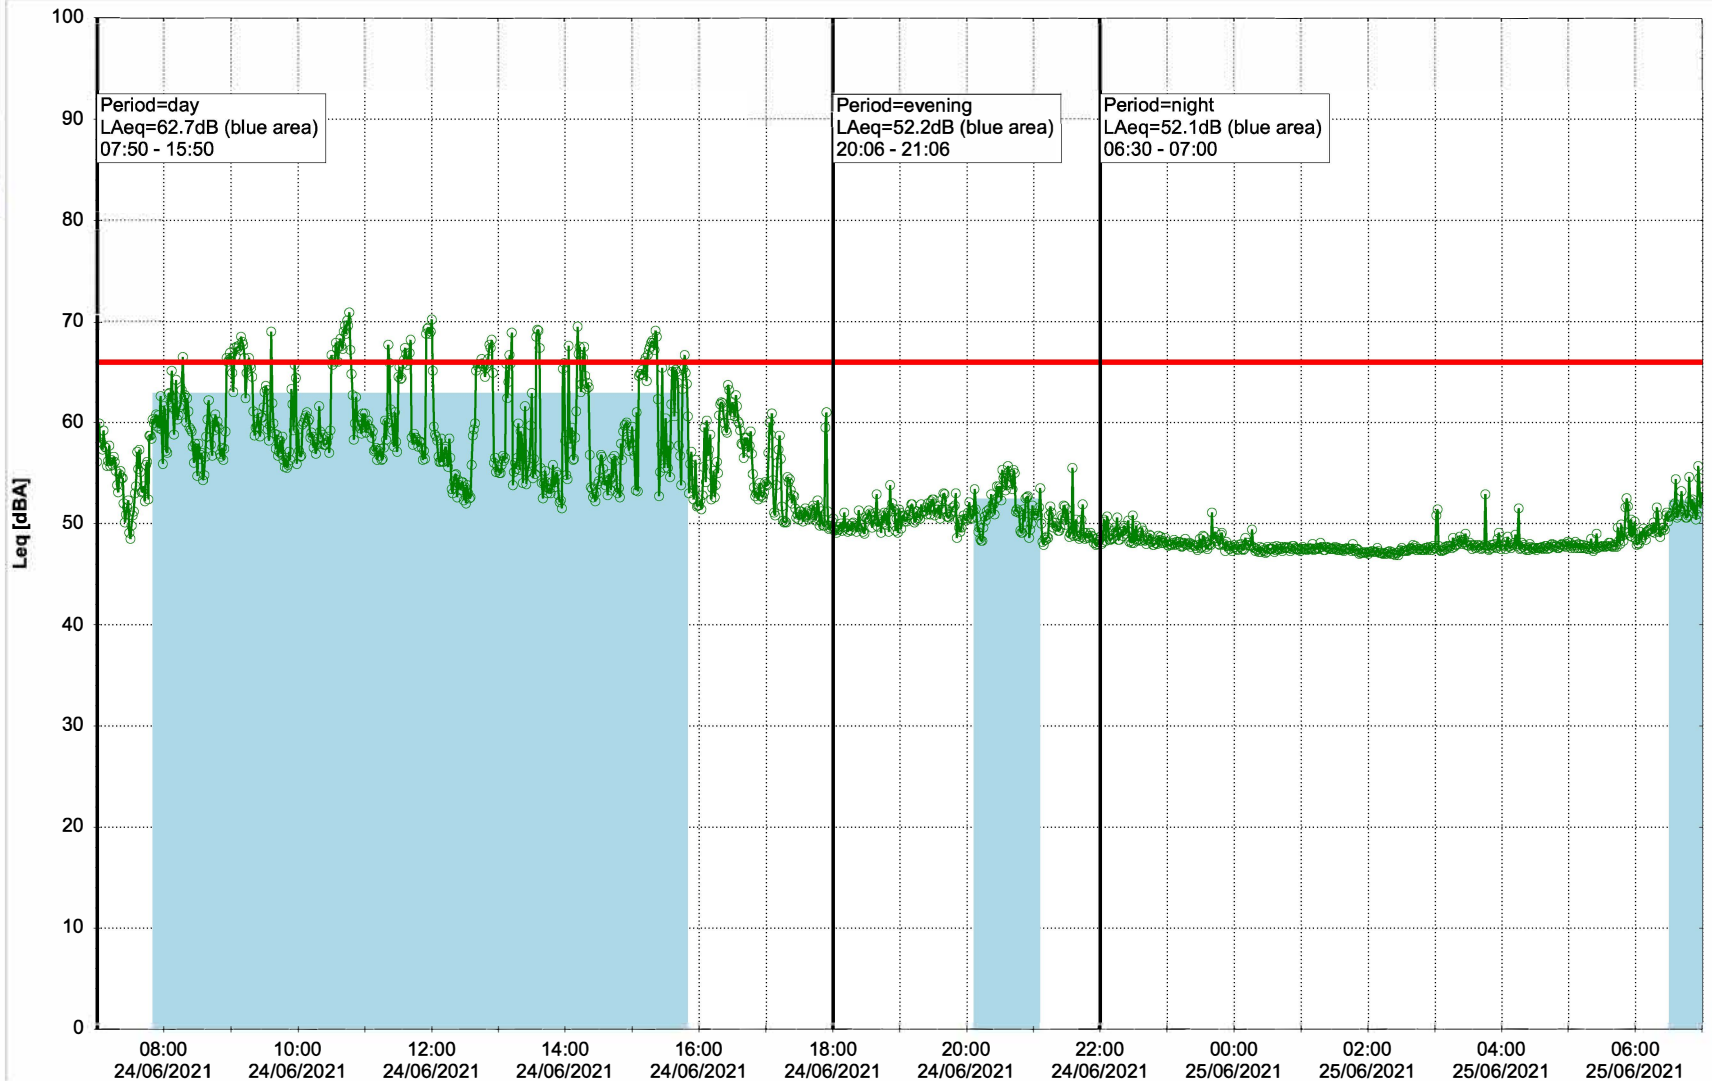

Plan View

Remarks

- Ørsted Værket

Noise Time Related Diagram

23/06/2021
24/06/2021

○○○○ EBR-OVK_NS02

Project: Kronos Sydhavnen
Construction: Enghave Brygge
Location: N-V

Plan View

Remarks

- Ørsted Værket

Noise Time Related Diagram

24/06/2021
25/06/2021

○○○ EBR-OVK_NS02

Project: Kronos Sydhavnen
Construction: Enghave Brygge
Location: N-V

Plan View

Remarks

- Ørsted Værket

Noise Time Related Diagram

25/06/2021
26/06/2021

○○○ EBR-OVK_NS02

Project: Kronos Sydhavnen
Construction: Enghave Brygge
Location: N-V

Plan View

EBR-OVK_NS02

Remarks