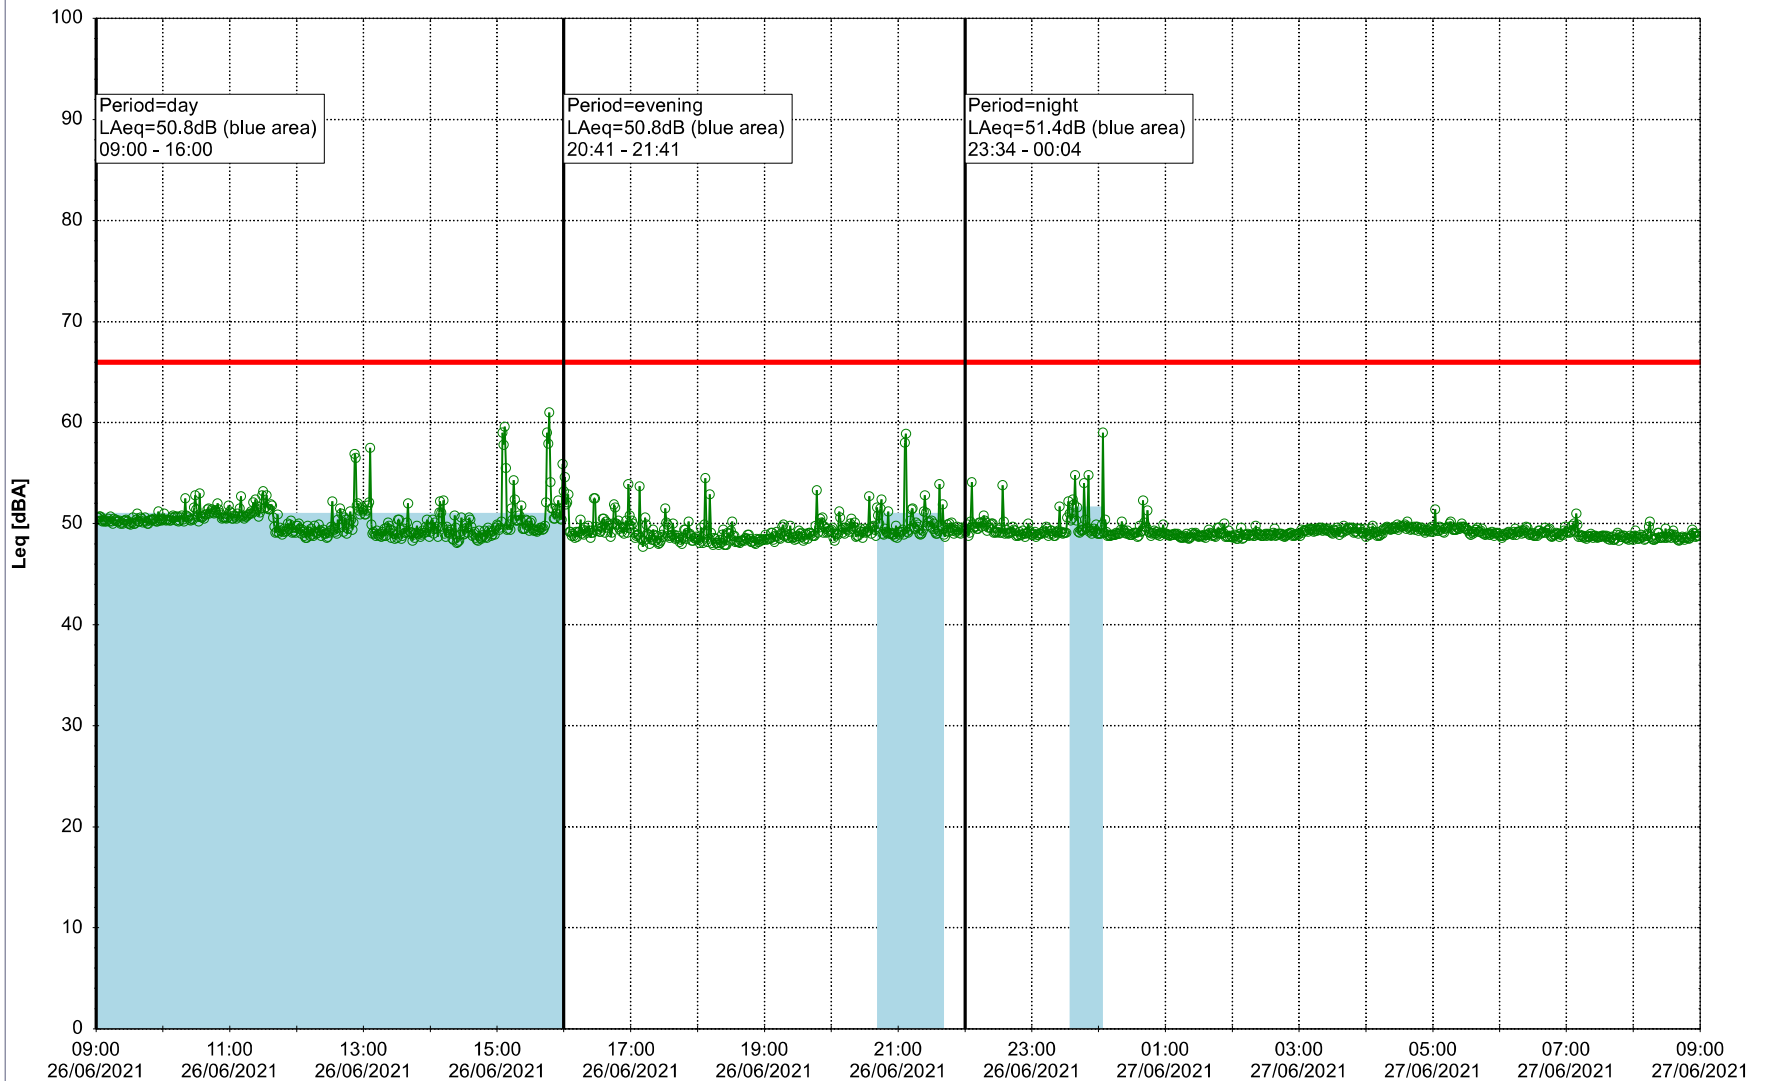

- Ørsted Værket

Noise Time Related Diagram

25/06/2021
26/06/2021

○○○ EBR-OVK_NS02

Project: Kronos Sydhavnen
Construction: Enghave Brygge
Location: N-V

Plan View

EBR-OVK_NS02

Remarks

...

Noise Time Related Diagram

26/06/2021
27/06/2021

○○○○ EBR-OVK_NS02

Project: Kronos Sydhavnen
Construction: Enghave Brygge
Location: N-V

Plan View

Remarks

- Ørsted Værket