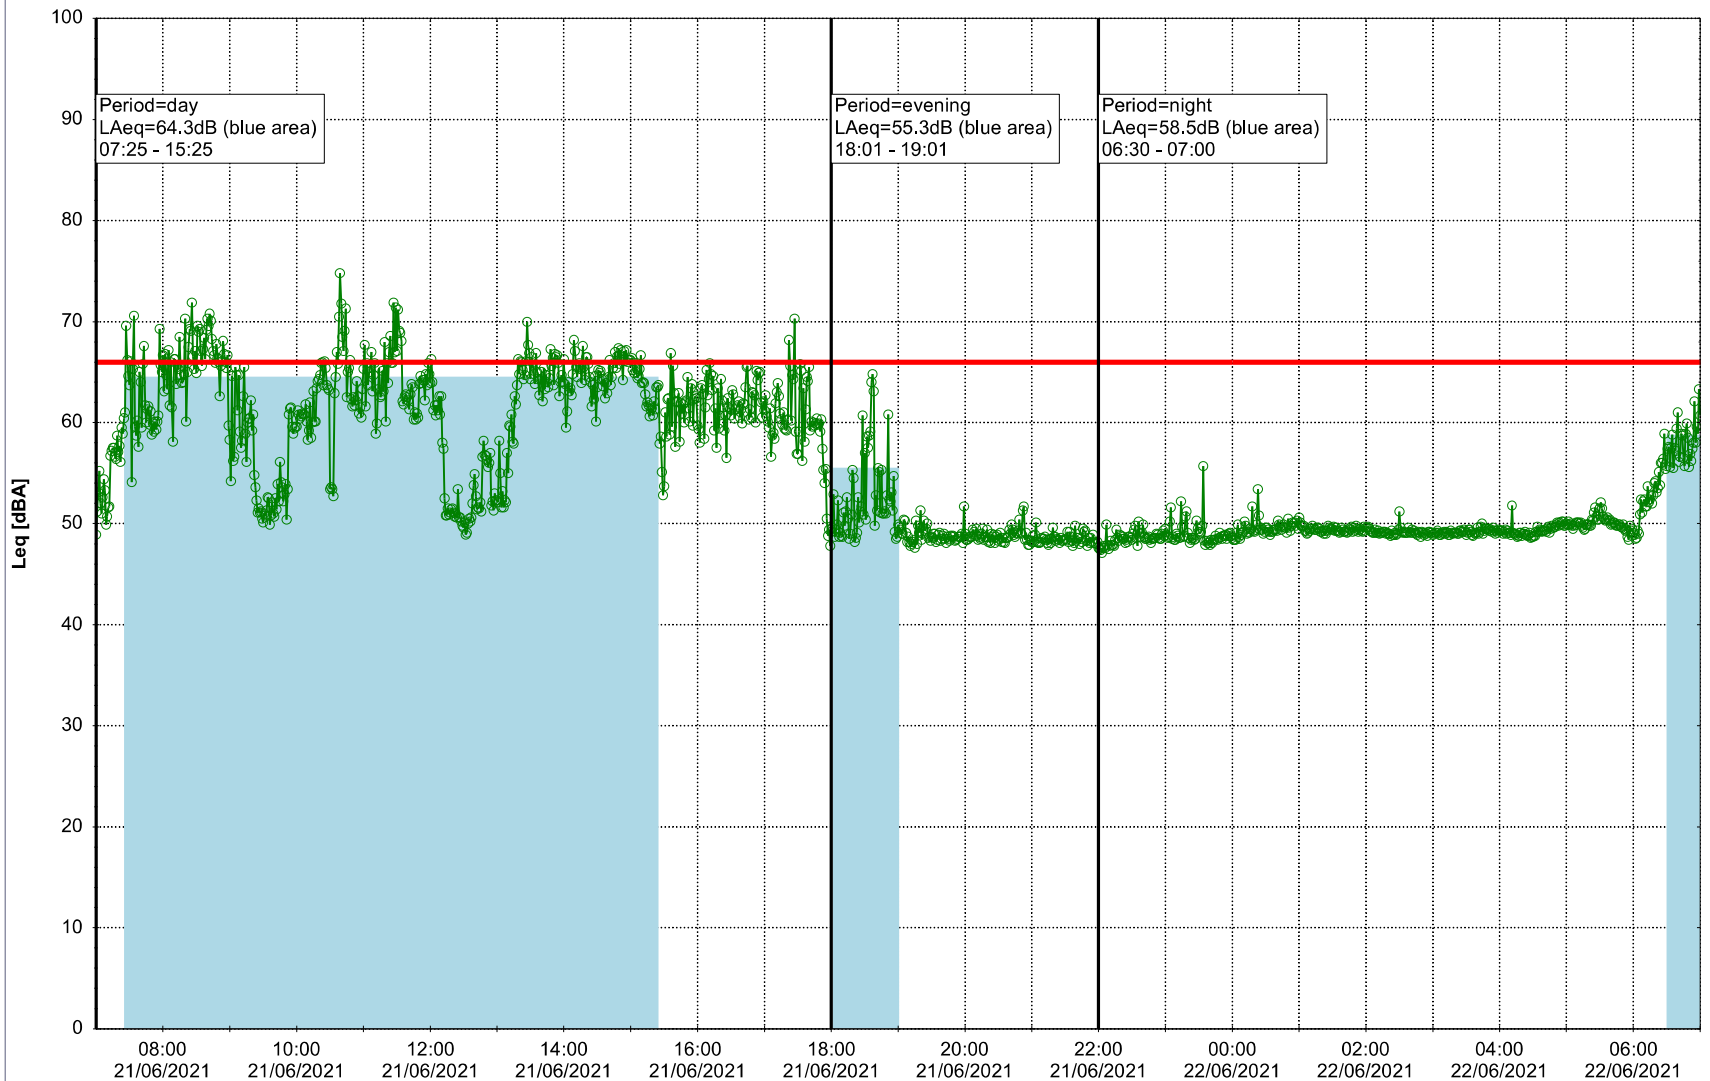

Project: Kronos Sydhavnen
Construction: Enghave Brygge
Location: N-V

Plan View

EBR-OVK_NS02

Remarks

...

Noise Time Related Diagram

21/06/2021
22/06/2021

○○○ EBR-OVK_NS02

Project: Kronos Sydhavnen
Construction: Enghave Brygge
Location: N-V

Plan View

Remarks

- Ørsted Værket

Noise Time Related Diagram

22/06/2021
23/06/2021

○○○ EBR-OVK_NS02

Project: Kronos Sydhavnen
Construction: Enghave Brygge
Location: N-V

Plan View

Remarks

- Ørsted Værket

Noise Time Related Diagram

23/06/2021
24/06/2021

○○○○ EBR-OVK_NS02

Project: Kronos Sydhavnen
Construction: Enghave Brygge
Location: N-V

Plan View

- Ørsted Værket

Noise Time Related Diagram

25/06/2021
26/06/2021

○○○ EBR-OVK_NS02

Project: Kronos Sydhavnen
Construction: Enghave Brygge
Location: N-V

Plan View

EBR-OVK_NS02

Remarks