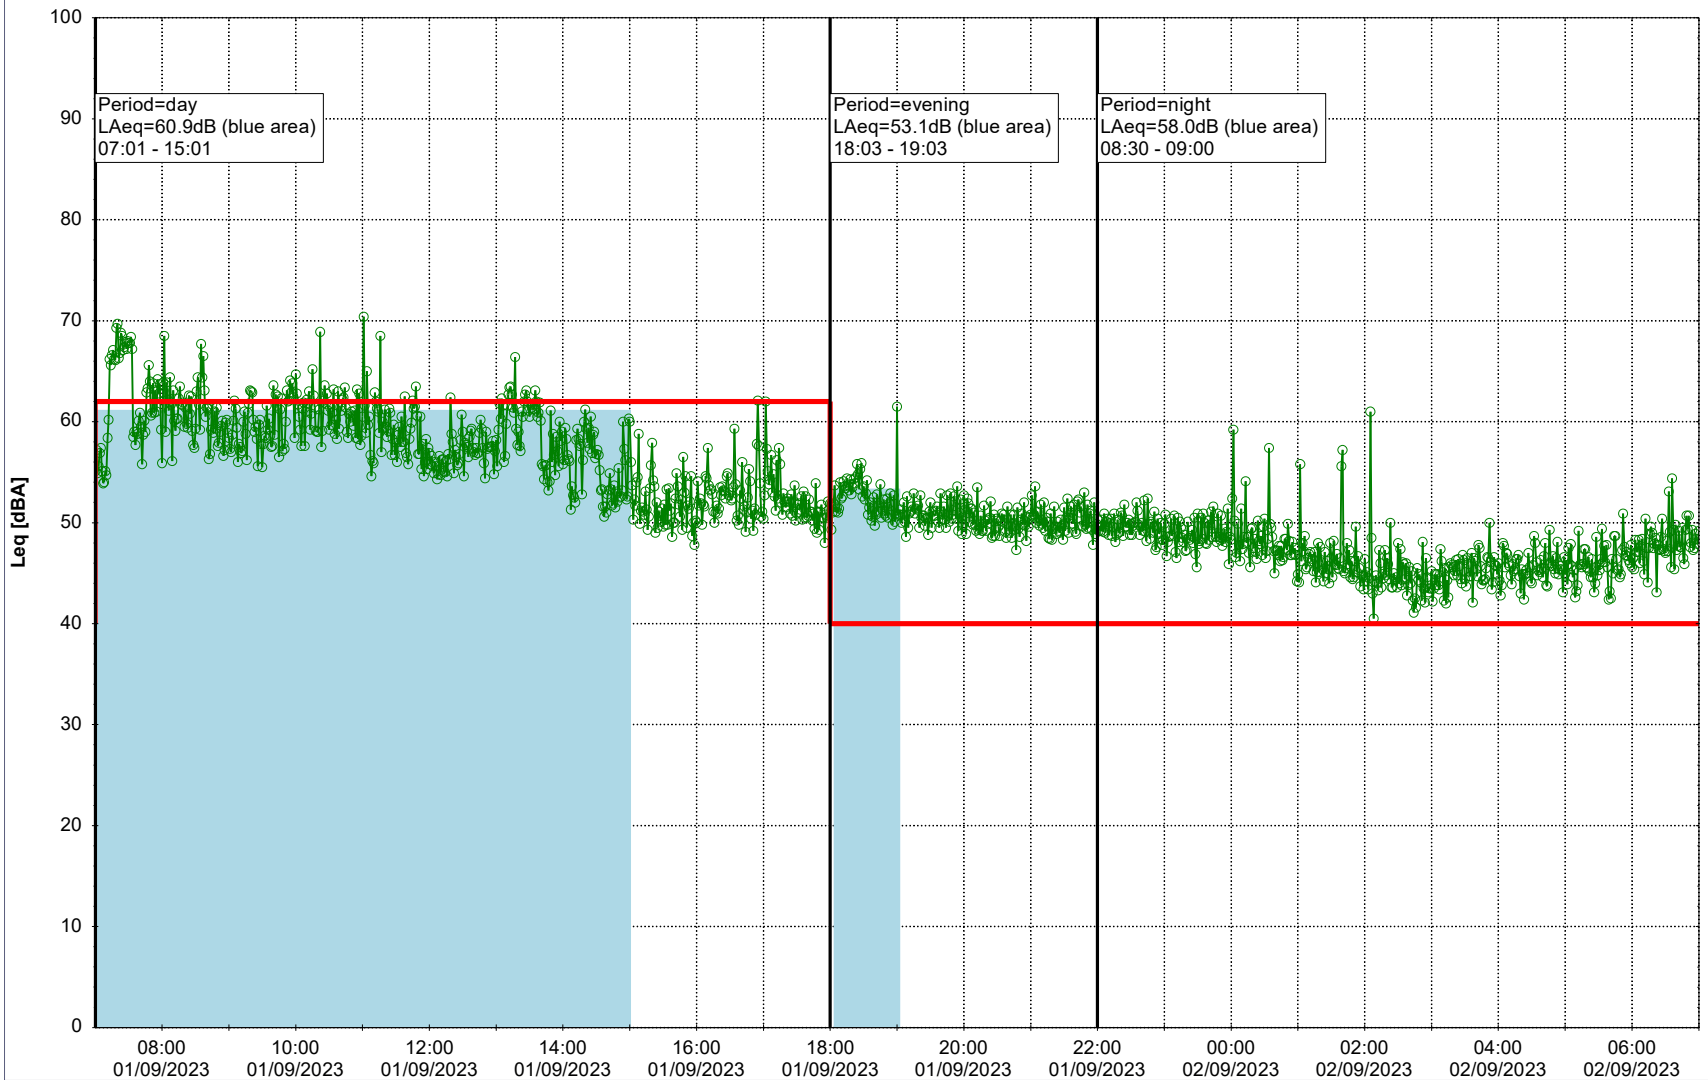

0 5 10 15 20 [m]

Remarks

...

Noise Time Related Diagram

31/08/2023
01/09/2023

○○○○ SLU_NS01

Project: Kronos Sydhavnen
Construction: Sluseholmen
Location: N-V

Plan View

Remarks

...

Noise Time Related Diagram

01/09/2023
02/09/2023

○○○○ SLU_NS01

Project: Kronos Sydhavnen
Construction: Sluseholmen
Location: N-V

Plan View

0 5 10 15 20 [m]

Remarks

...

Noise Time Related Diagram

02/09/2023
03/09/2023

○○○○ SLU_NS01

Project: Kronos Sydhavnen
Construction: Sluseholmen
Location: N-V

Plan View

0 5 10 15 20 [m]