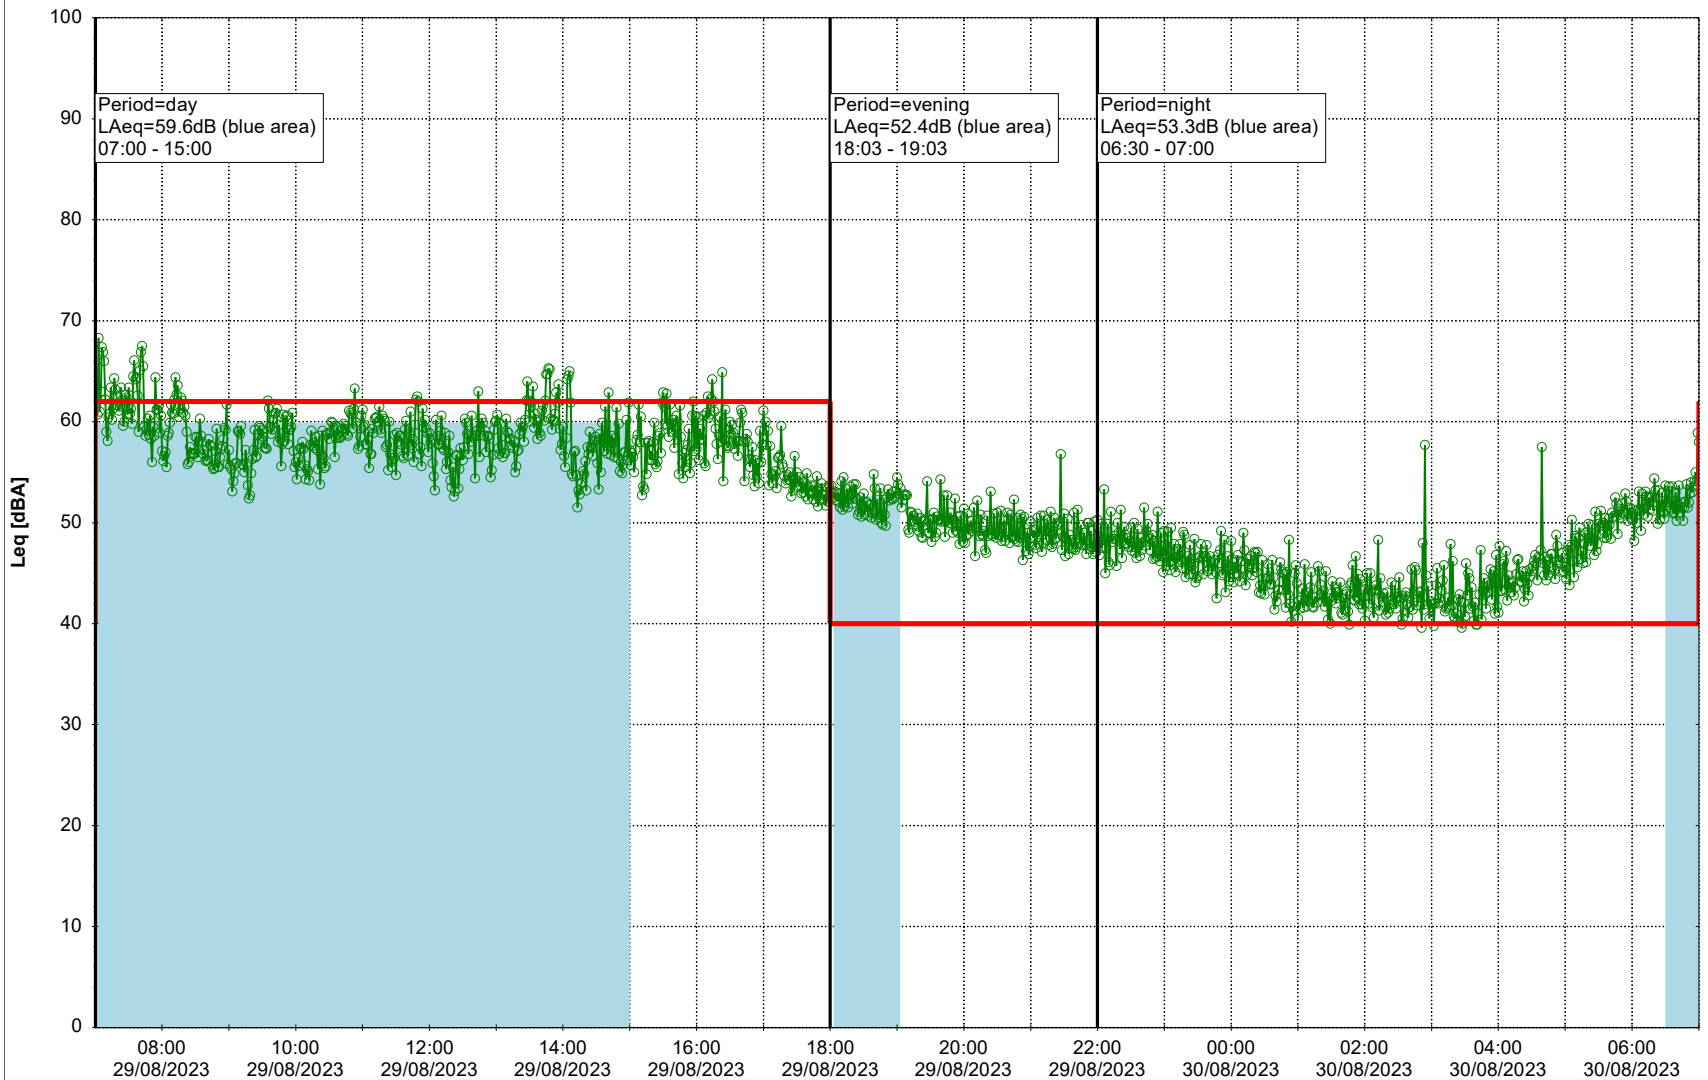

Plan View

Remarks

...

Noise Time Related Diagram

29/08/2023
30/08/2023

○○○○ SLU_NS01

Project: Kronos Sydhavnen
Construction: Sluseholmen
Location: N-V

Plan View

0 5 10 15 20 [m]

Remarks

...

Noise Time Related Diagram

30/08/2023
31/08/2023

SLU_NS01

Project: Kronos Sydhavnen
Construction: Sluseholmen
Location: N-V

Plan View

Remarks

...

Noise Time Related Diagram

01/09/2023
02/09/2023

○○○○ SLU_NS01

Project: Kronos Sydhavnen
Construction: Sluseholmen
Location: N-V

Plan View

0 5 10 15 20 [m]

Remarks

...

Noise Time Related Diagram

02/09/2023
03/09/2023

○○○○ SLU_NS01

Project: Kronos Sydhavnen
Construction: Sluseholmen
Location: N-V

Plan View

0 5 10 15 20 [m]