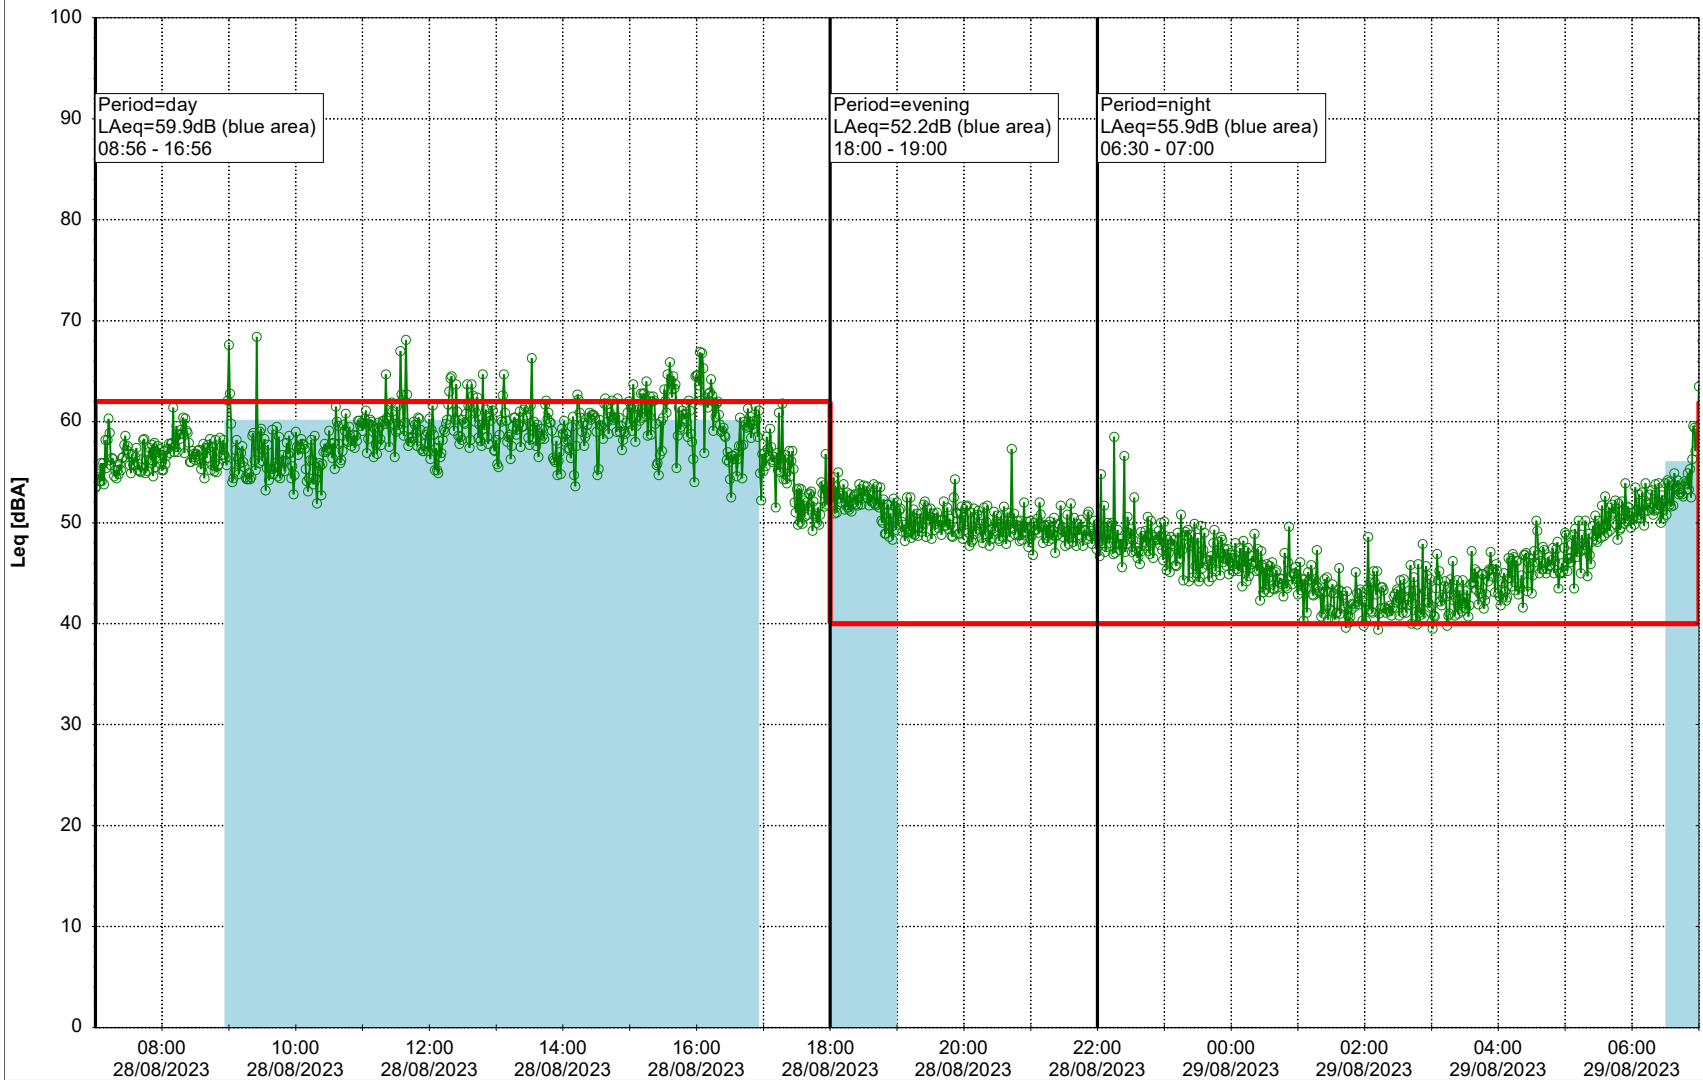

Project: Kronos Sydhavnen
Construction: Sluseholmen
Location: N-V

Plan View

Remarks

...

Noise Time Related Diagram

28/08/2023
29/08/2023

○○○○ SLU_NS01

Project: Kronos Sydhavnen
Construction: Sluseholmen
Location: N-V

Plan View

Remarks

...

Noise Time Related Diagram

29/08/2023
30/08/2023

○○○○ SLU_NS01

Project: Kronos Sydhavnen
Construction: Sluseholmen
Location: N-V

Plan View

Remarks

...

Noise Time Related Diagram

01/09/2023
02/09/2023

○○○○ SLU_NS01

Project: Kronos Sydhavnen
Construction: Sluseholmen
Location: N-V

Plan View

0 5 10 15 20 [m]

Remarks

...

Noise Time Related Diagram

02/09/2023
03/09/2023

○○○○ SLU_NS01

Project: Kronos Sydhavnen
Construction: Sluseholmen
Location: N-V

Plan View

0 5 10 15 20 [m]