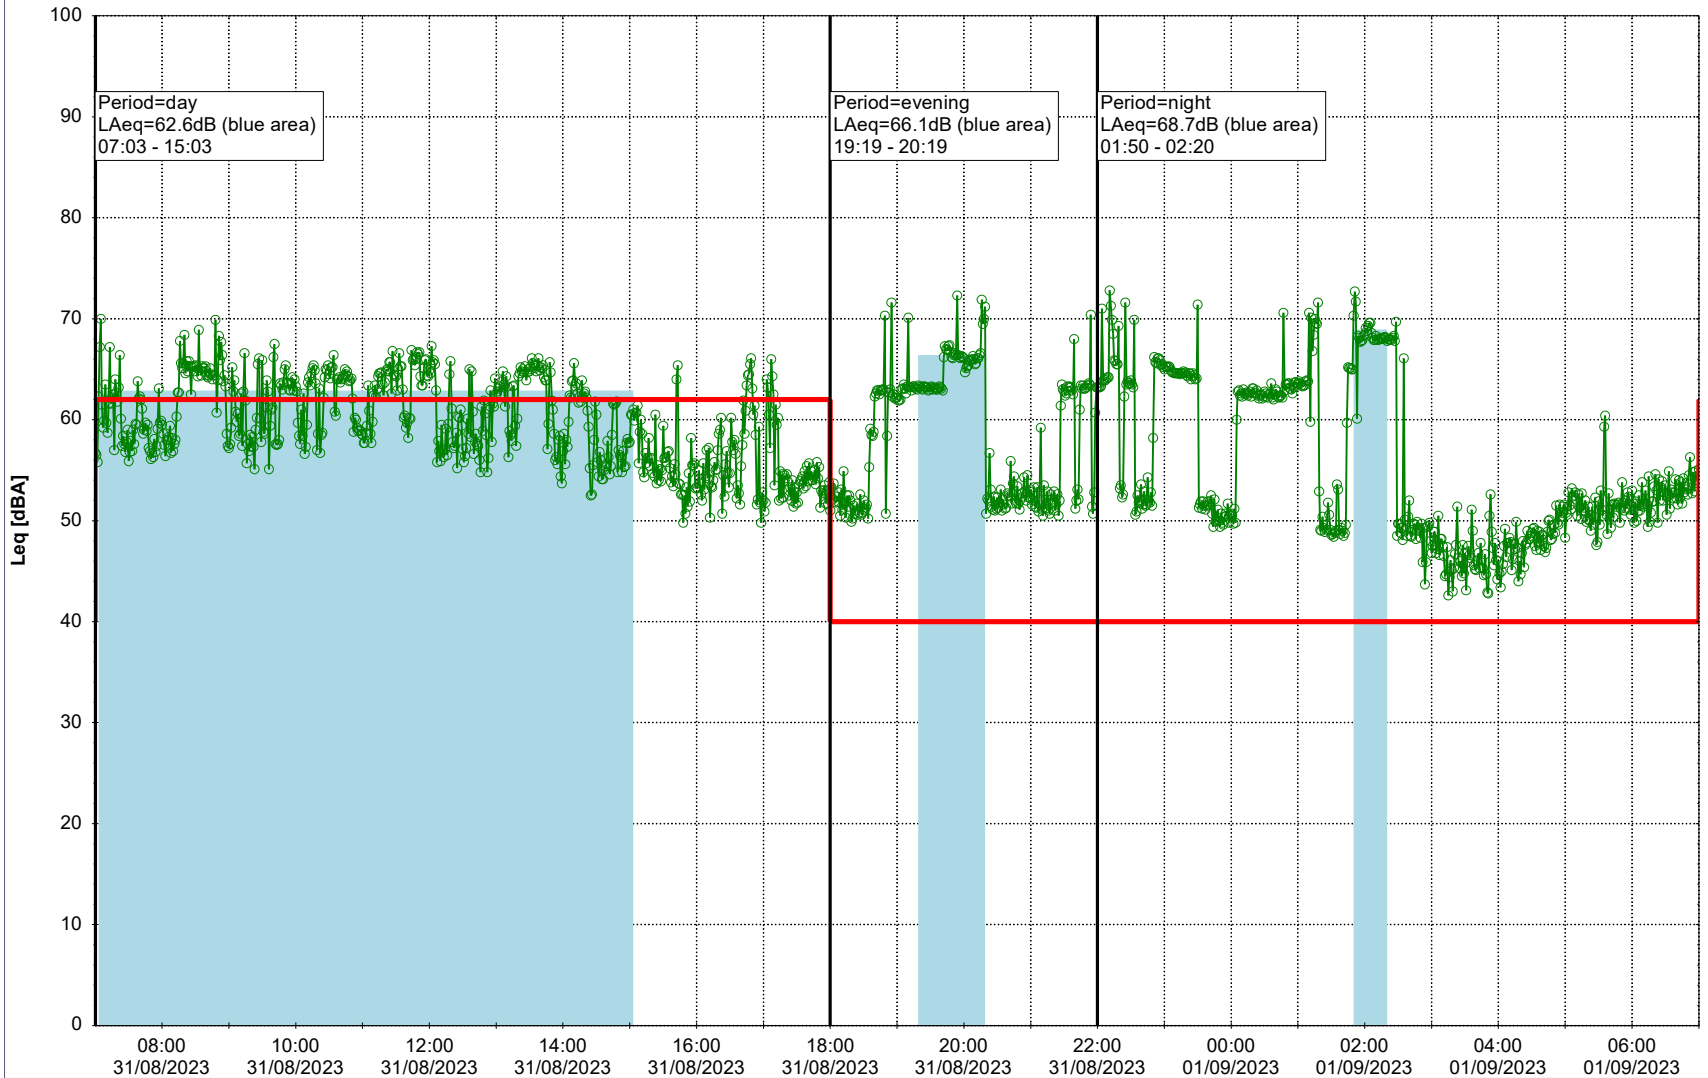

0 5 10 15 20 [m]

Remarks

...

Noise Time Related Diagram

31/08/2023
01/09/2023

○○○○ SLU_NS01

Project: Kronos Sydhavnen
Construction: Sluseholmen
Location: N-V

Plan View

Remarks

...

Noise Time Related Diagram

01/09/2023
02/09/2023

○○○○ SLU_NS01

Project: Kronos Sydhavnen
Construction: Sluseholmen
Location: N-V

Plan View

0 5 10 15 20 [m]

Remarks

...

Noise Time Related Diagram

02/09/2023
03/09/2023

○○○○ SLU_NS01

Project: Kronos Sydhavnen
Construction: Sluseholmen
Location: N-V

Plan View

0 5 10 15 20 [m]