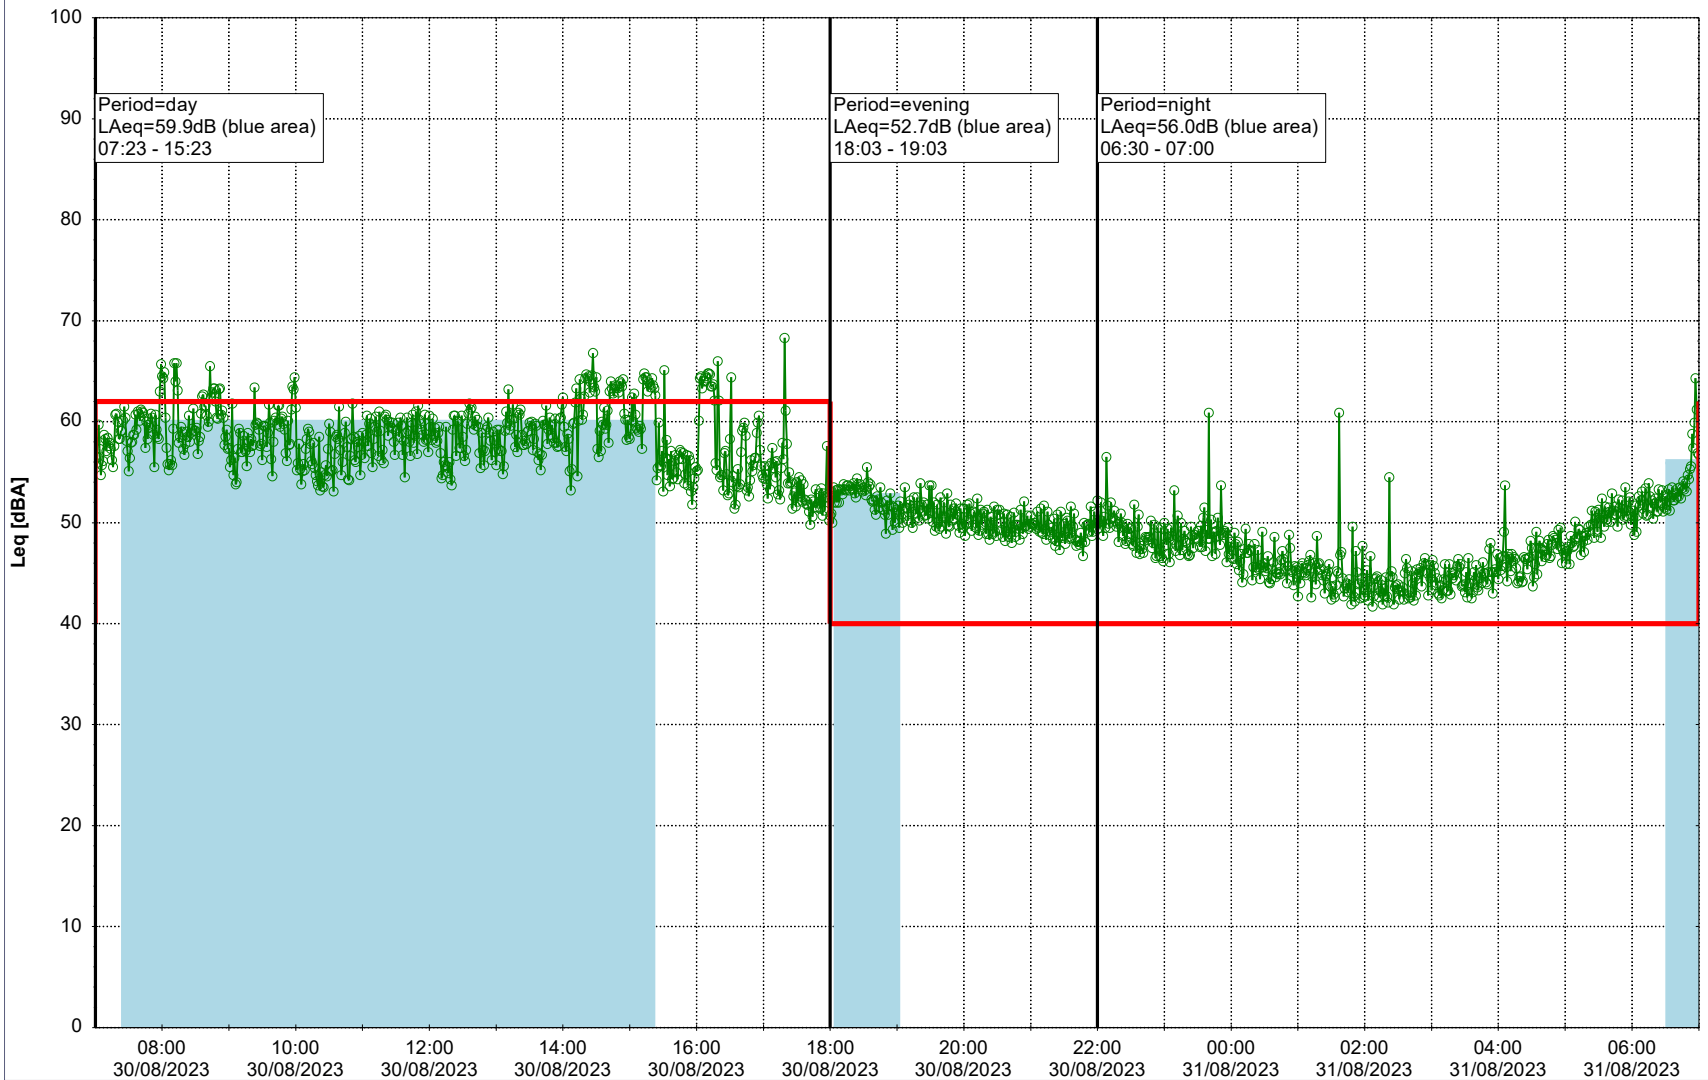

0 5 10 15 20 [m]

Remarks

...

Noise Time Related Diagram

30/08/2023
31/08/2023

SLU_NS01

Project: Kronos Sydhavnen
Construction: Sluseholmen
Location: N-V

Plan View

0 5 10 15 20 [m]

Remarks

...

Noise Time Related Diagram

31/08/2023
01/09/2023

○○○○ SLU_NS01

Project: Kronos Sydhavnen
Construction: Sluseholmen
Location: N-V

Plan View

Remarks

...

Noise Time Related Diagram

01/09/2023
02/09/2023

○○○○ SLU_NS01

Project: Kronos Sydhavnen
Construction: Sluseholmen
Location: N-V

Plan View

0 5 10 15 20 [m]

Remarks

...

Noise Time Related Diagram

02/09/2023
03/09/2023

○○○○ SLU_NS01

Project: Kronos Sydhavnen
Construction: Sluseholmen
Location: N-V

Plan View

0 5 10 15 20 [m]