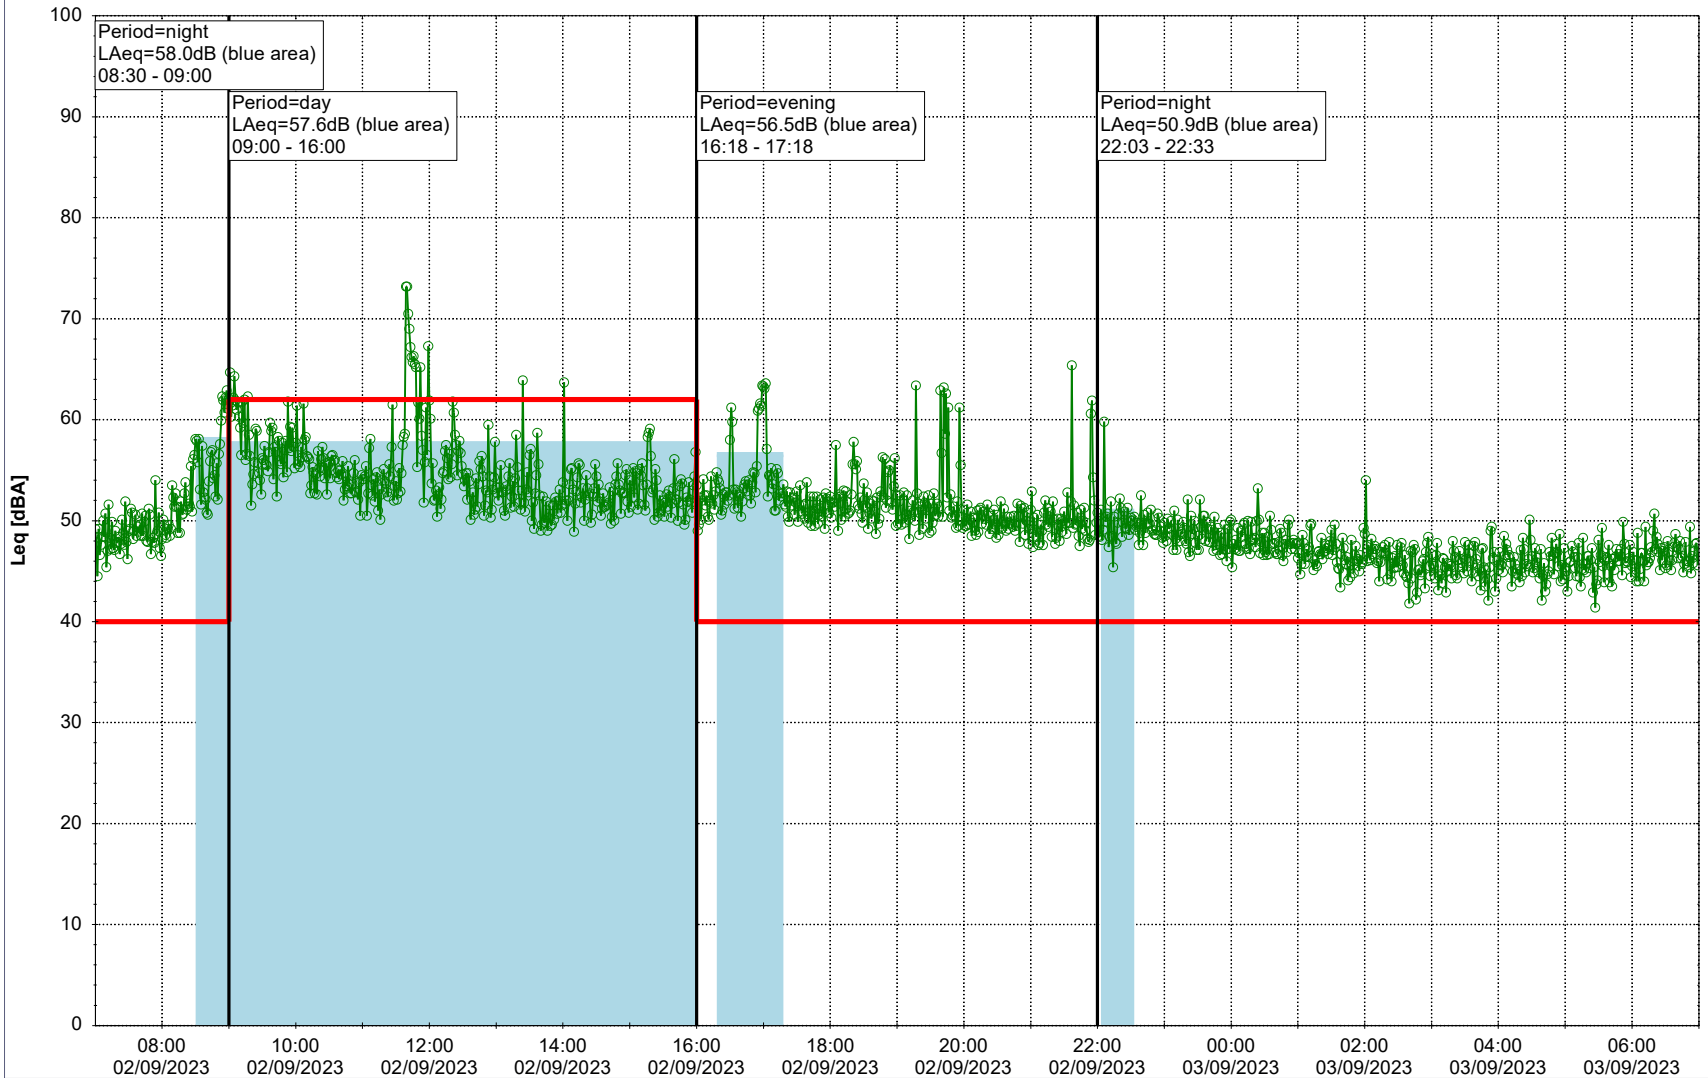

Remarks

...

Noise Time Related Diagram

01/09/2023
02/09/2023

○○○○ SLU_NS01

Project: Kronos Sydhavnen
Construction: Sluseholmen
Location: N-V

Plan View

0 5 10 15 20 [m]

Remarks

...

Noise Time Related Diagram

02/09/2023
03/09/2023

○○○○ SLU_NS01

Project: Kronos Sydhavnen
Construction: Sluseholmen
Location: N-V

Plan View

0 5 10 15 20 [m]