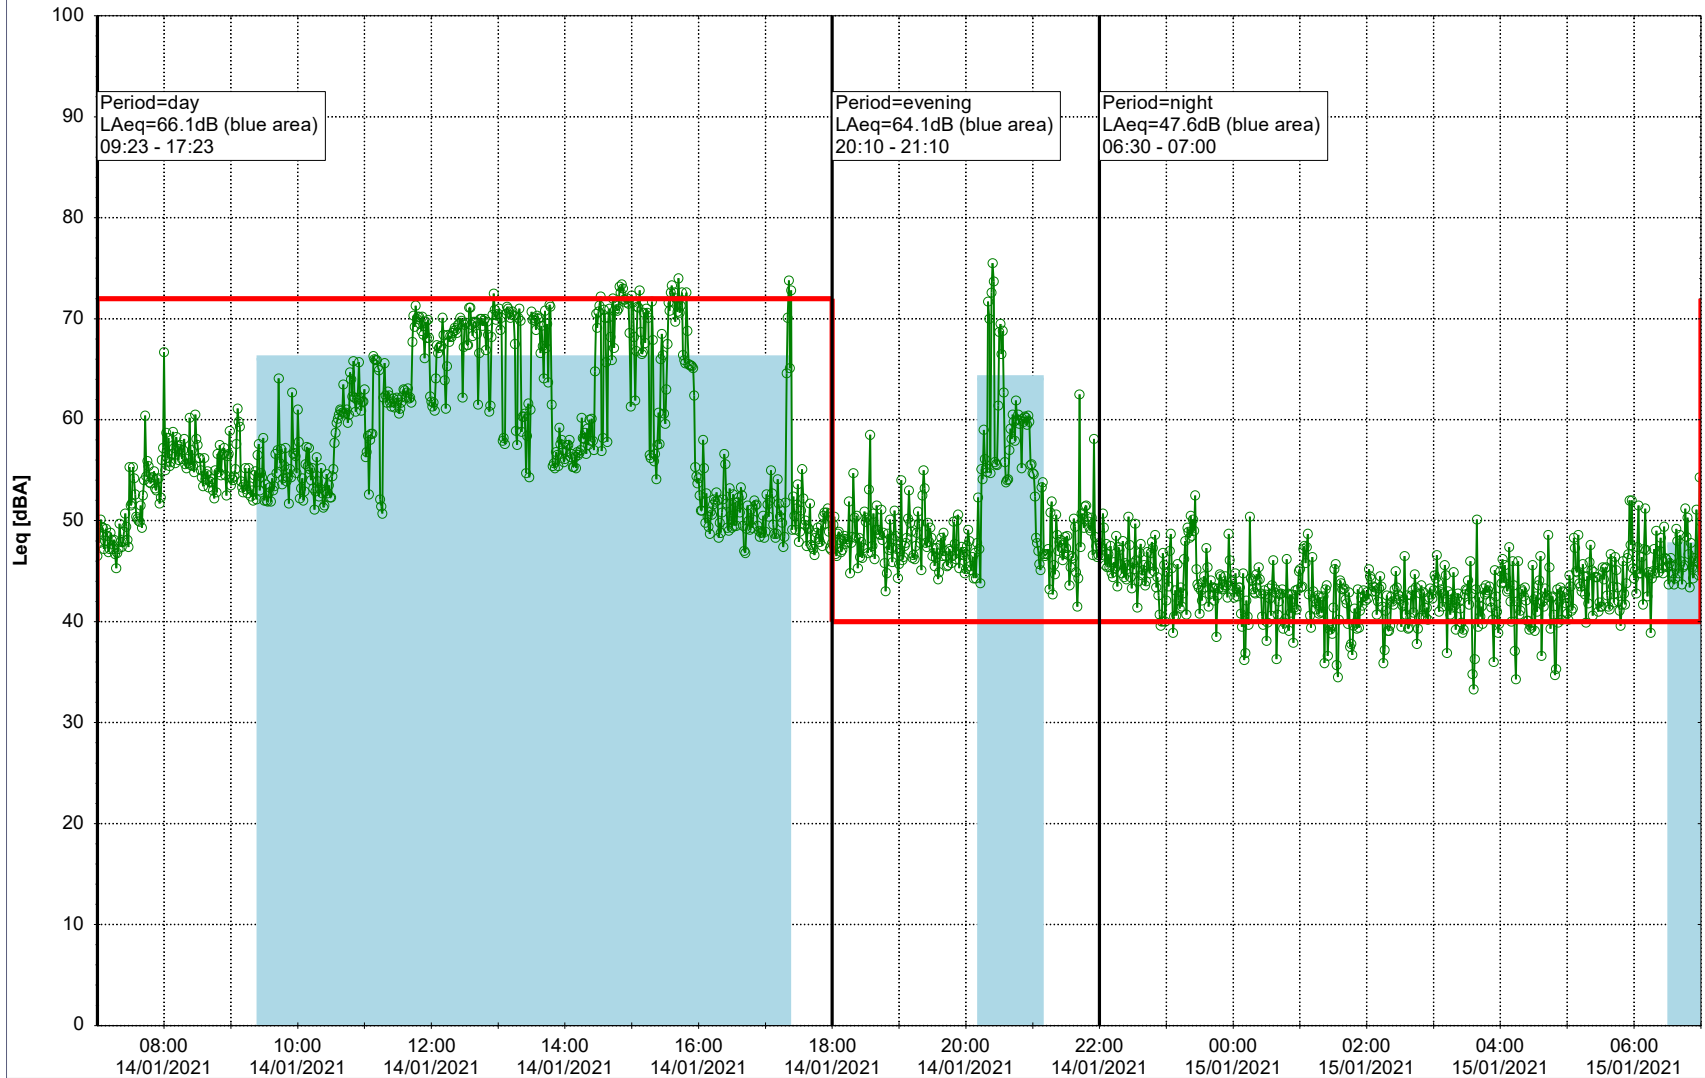

...

Noise Time Related Diagram

13/01/2021
14/01/2021

○○○ MOP_NS01

Project: Kronos Sydhavnen
Construction: Mozarts Plads
Location: N-V

Plan View

Remarks

...

Noise Time Related Diagram

14/01/2021
15/01/2021

○○○ MOP_NS01

Project: Kronos Sydhavnen
Construction: Mozarts Plads
Location: N-V

Plan View

Remarks

...

Noise Time Related Diagram