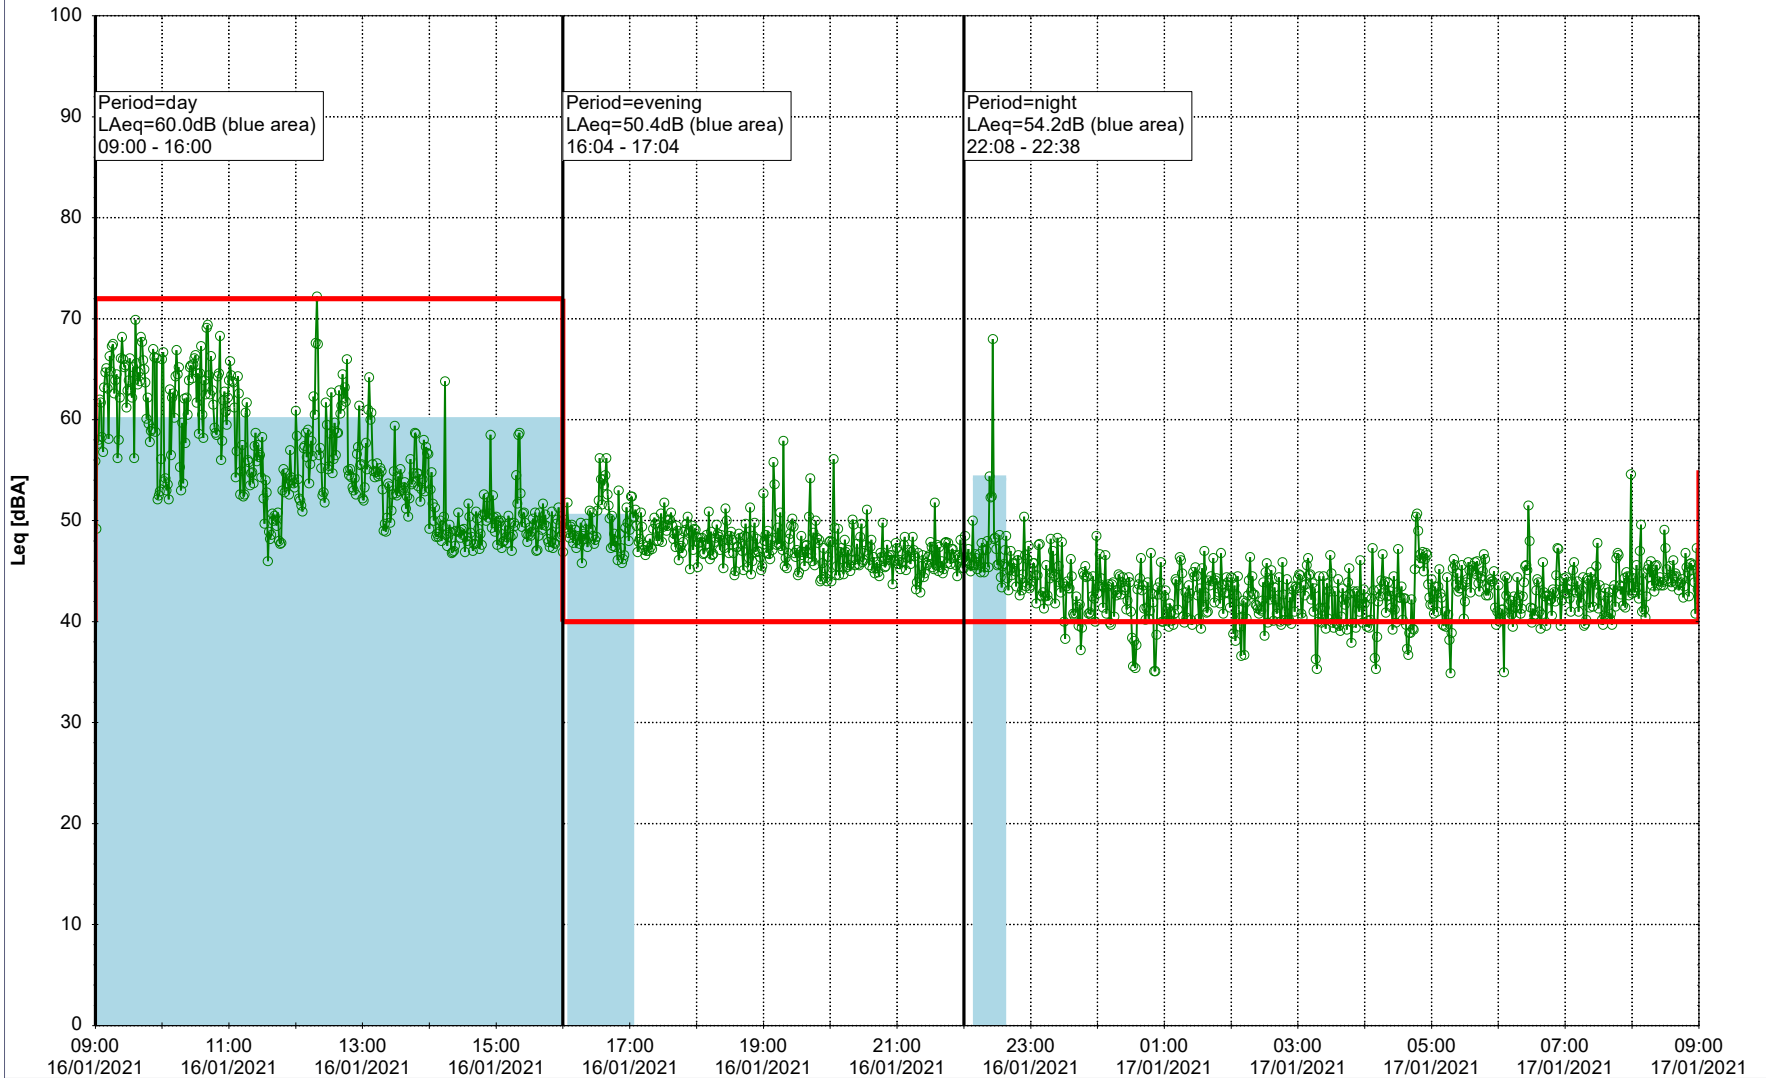

15/01/2021
16/01/2021

○○○○ MOP_NS01

Project: Kronos Sydhavnen
Construction: Mozarts Plads
Location: N-V

Plan View

Remarks

...

Noise Time Related Diagram

16/01/2021
17/01/2021

○○○○ MOP_NS01

Project: Kronos Sydhavnen
Construction: Mozarts Plads
Location: N-V

Plan View

Remarks

...

Noise Time Related Diagram

17/01/2021
18/01/2021

○○○○ MOP_NS01