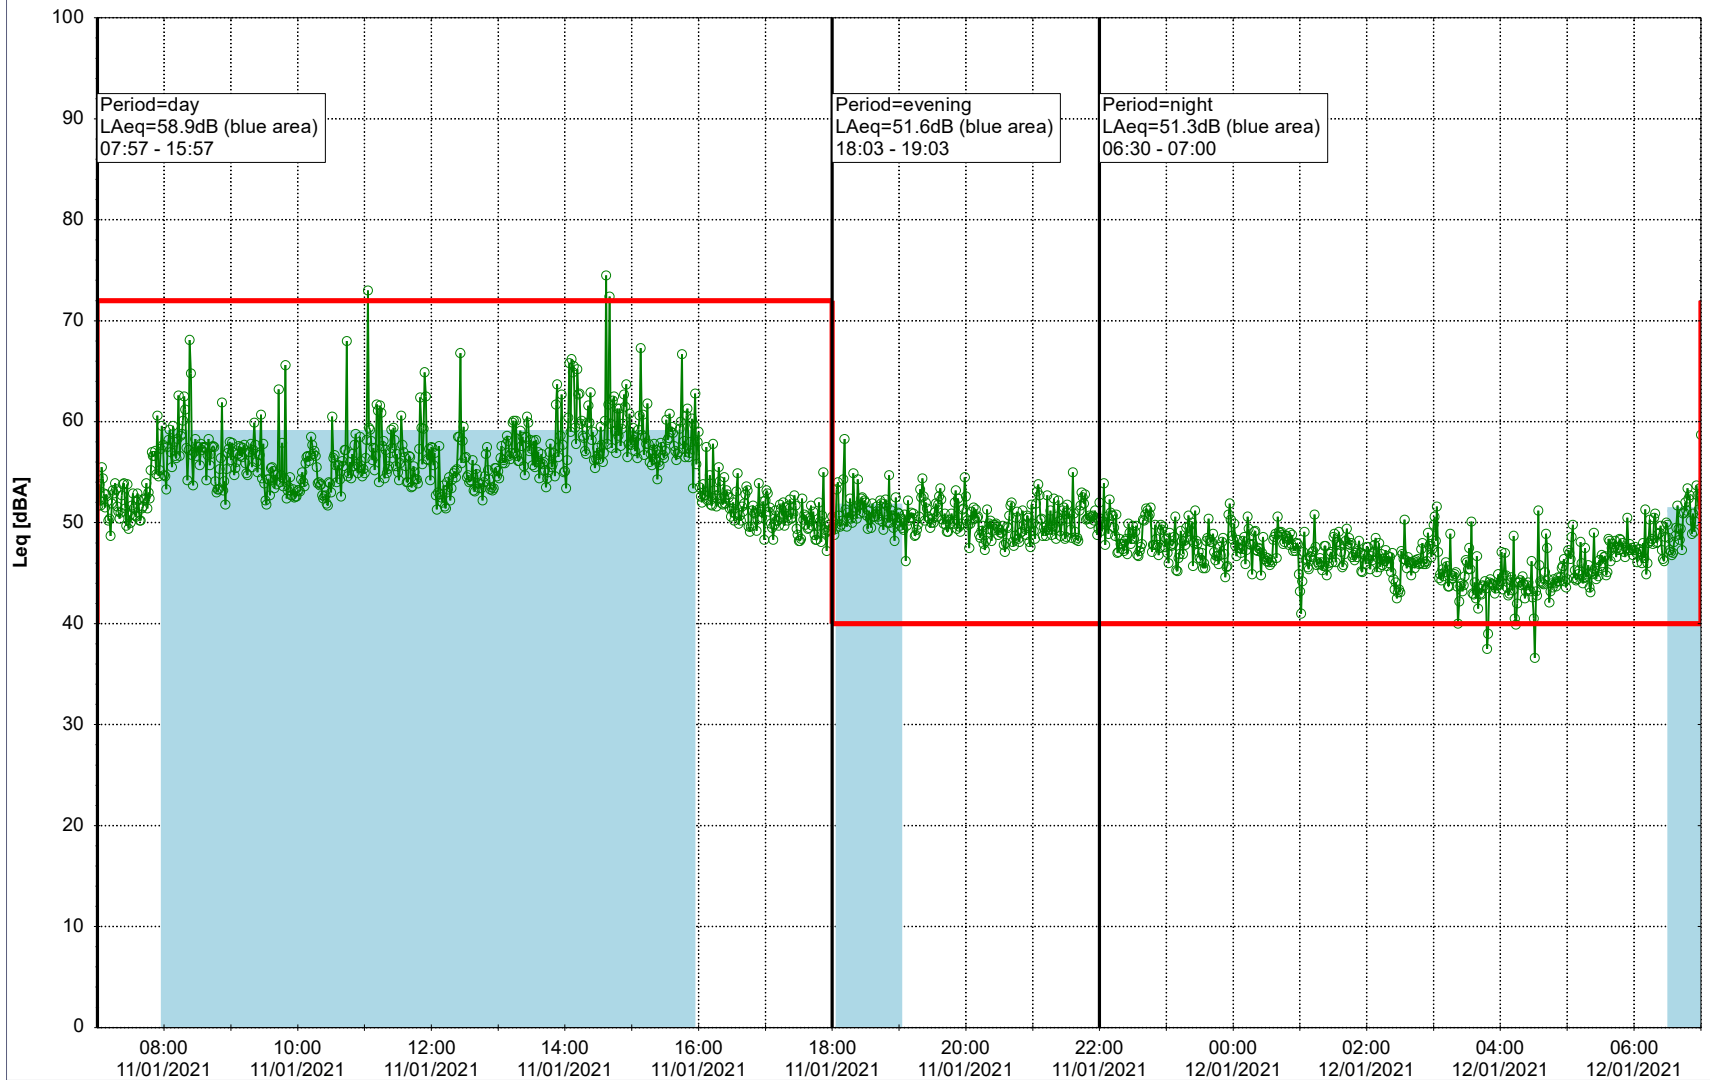

Project: Kronos Sydhavnen
Construction: Mozarts Plads
Location: N-V

Plan View

Remarks

...

Noise Time Related Diagram

11/01/2021
12/01/2021

○○○○ MOP_NS01

Project: Kronos Sydhavnen
Construction: Mozarts Plads
Location: N-V

12/01/2021
13/01/2021

Remarks

...

Noise Time Related Diagram

○○○○ MOP_NS01

Project: Kronos Sydhavnen
Construction: Mozarts Plads
Location: N-V

Plan View

Remarks

...

Noise Time Related Diagram

13/01/2021
14/01/2021

○○○ MOP_NS01

Project: Kronos Sydhavnen
Construction: Mozarts Plads
Location: N-V

Plan View

Remarks

...

Noise Time Related Diagram

14/01/2021
15/01/2021

○○○ MOP_NS01

Project: Kronos Sydhavnen
Construction: Mozarts Plads
Location: N-V

Plan View

Remarks

...

Noise Time Related Diagram