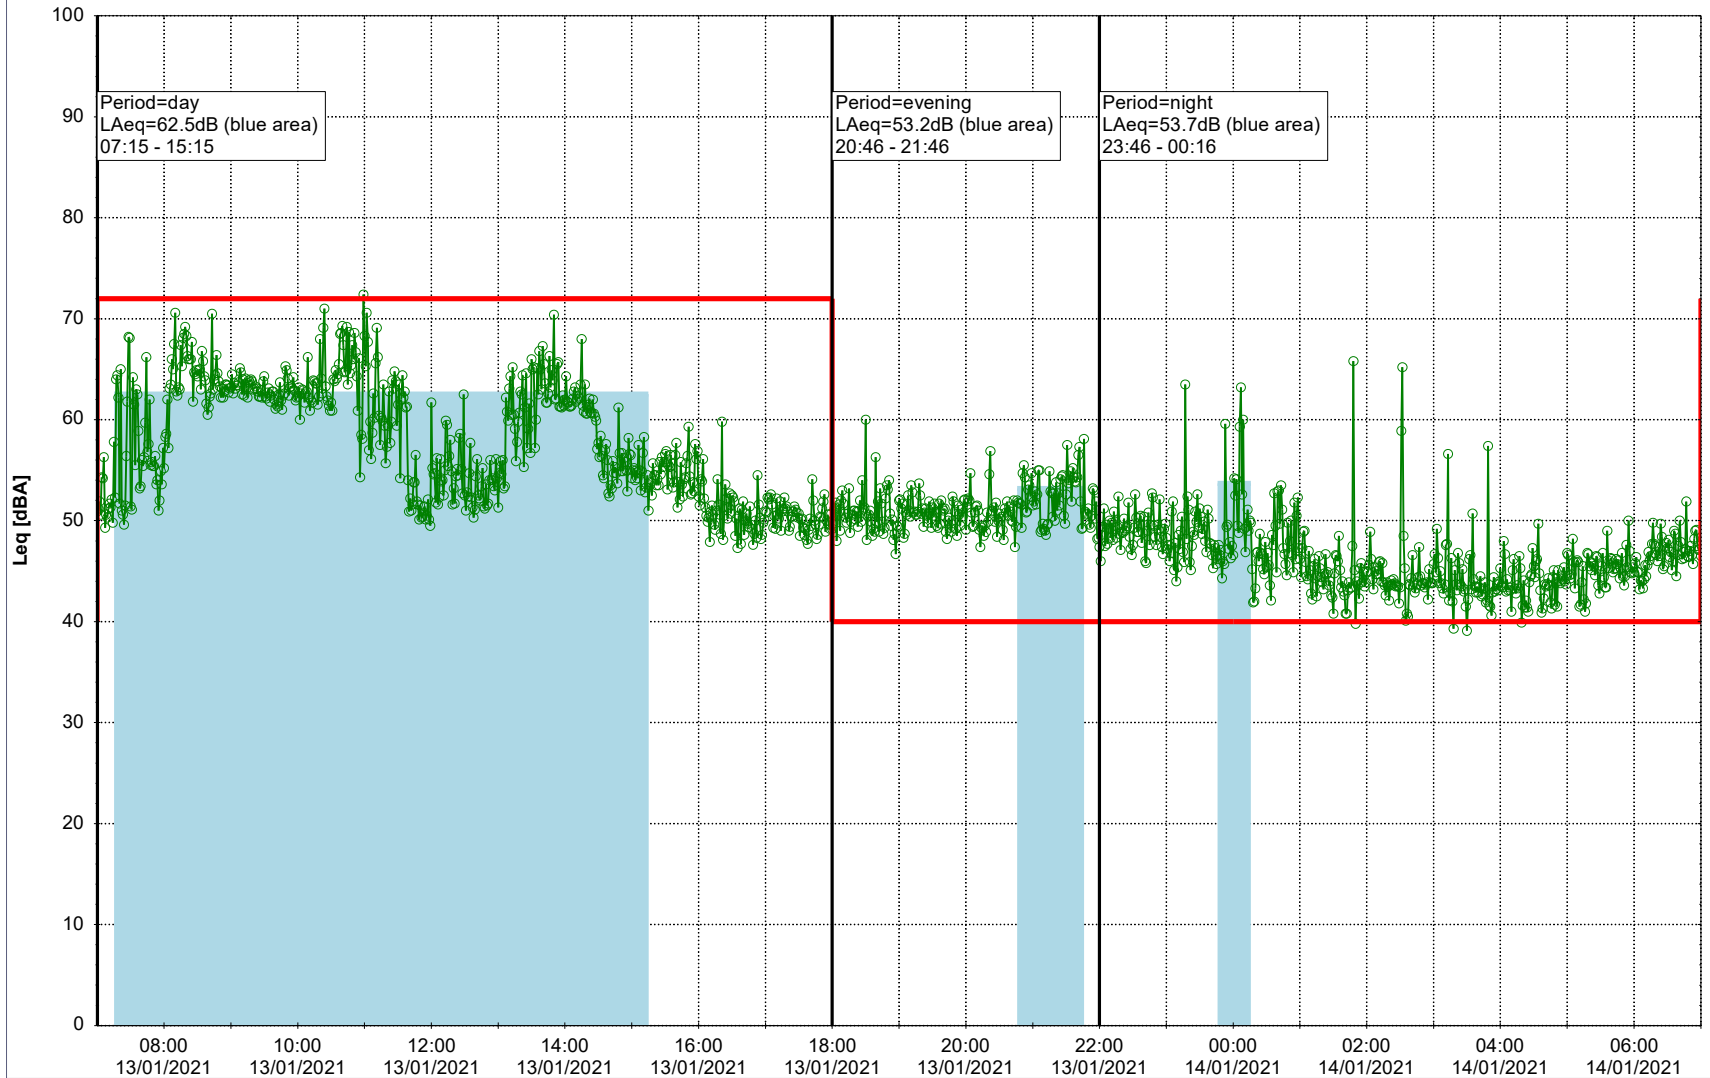

12/01/2021
13/01/2021

Remarks

...

Noise Time Related Diagram

○○○○ MOP_NS01

Project: Kronos Sydhavnen
Construction: Mozarts Plads
Location: N-V

Plan View

Remarks

...

Noise Time Related Diagram

13/01/2021
14/01/2021

○○○ MOP_NS01

Project: Kronos Sydhavnen
Construction: Mozarts Plads
Location: N-V

Plan View

Remarks

...

Noise Time Related Diagram

14/01/2021
15/01/2021

○○○ MOP_NS01

Project: Kronos Sydhavnen
Construction: Mozarts Plads
Location: N-V

Plan View

Remarks

...

Noise Time Related Diagram