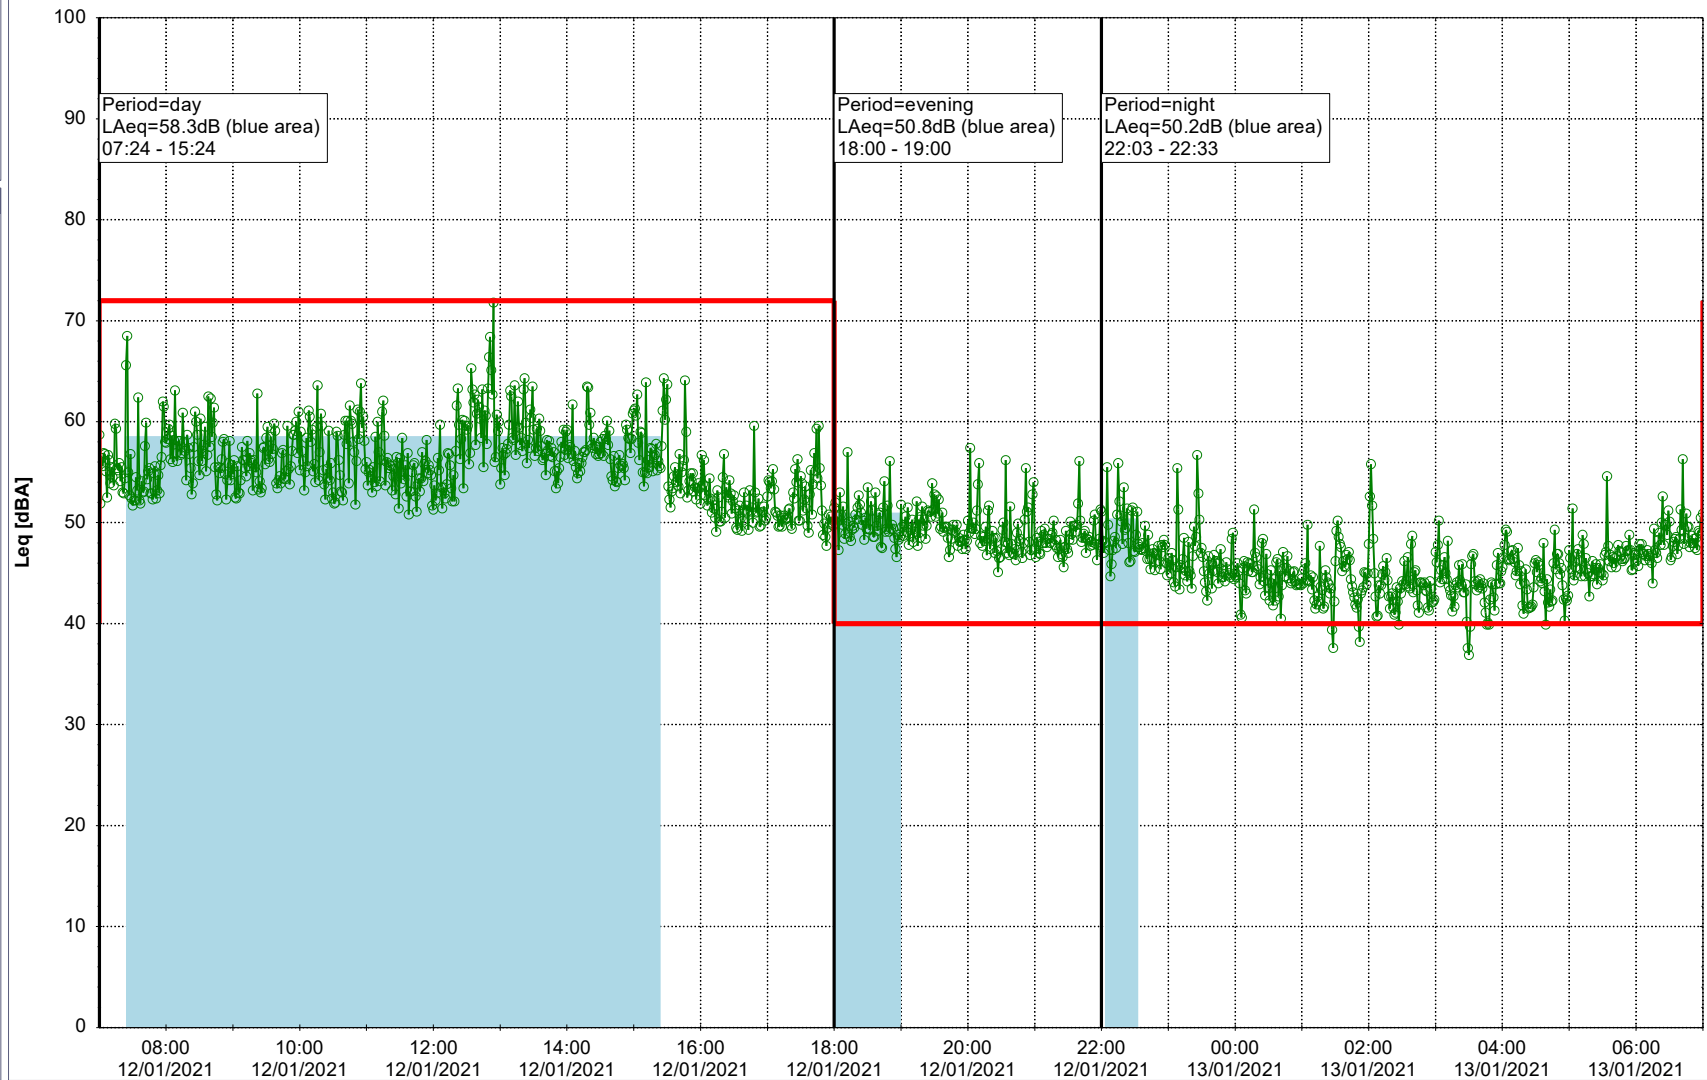

12/01/2021
13/01/2021

Remarks

...

Noise Time Related Diagram

○○○○ MOP_NS01

Project: Kronos Sydhavnen
Construction: Mozarts Plads
Location: N-V

Plan View

Remarks

...

Noise Time Related Diagram

13/01/2021
14/01/2021

○○○ MOP_NS01

Project: Kronos Sydhavnen
Construction: Mozarts Plads
Location: N-V

Plan View

Remarks

...

Noise Time Related Diagram

14/01/2021
15/01/2021

○○○ MOP_NS01

Project: Kronos Sydhavnen
Construction: Mozarts Plads
Location: N-V

Plan View

Remarks

...

Noise Time Related Diagram