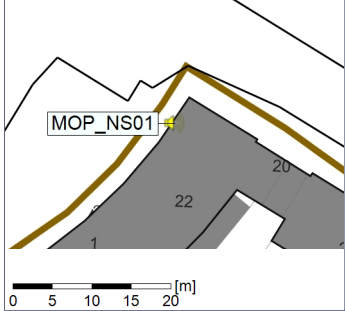

15/01/2021
16/01/2021

○○○○ MOP_NS01

Project: Kronos Sydhavnen
Construction: Mozarts Plads
Location: N-V

Plan View

Remarks

...

Noise Time Related Diagram

16/01/2021
17/01/2021