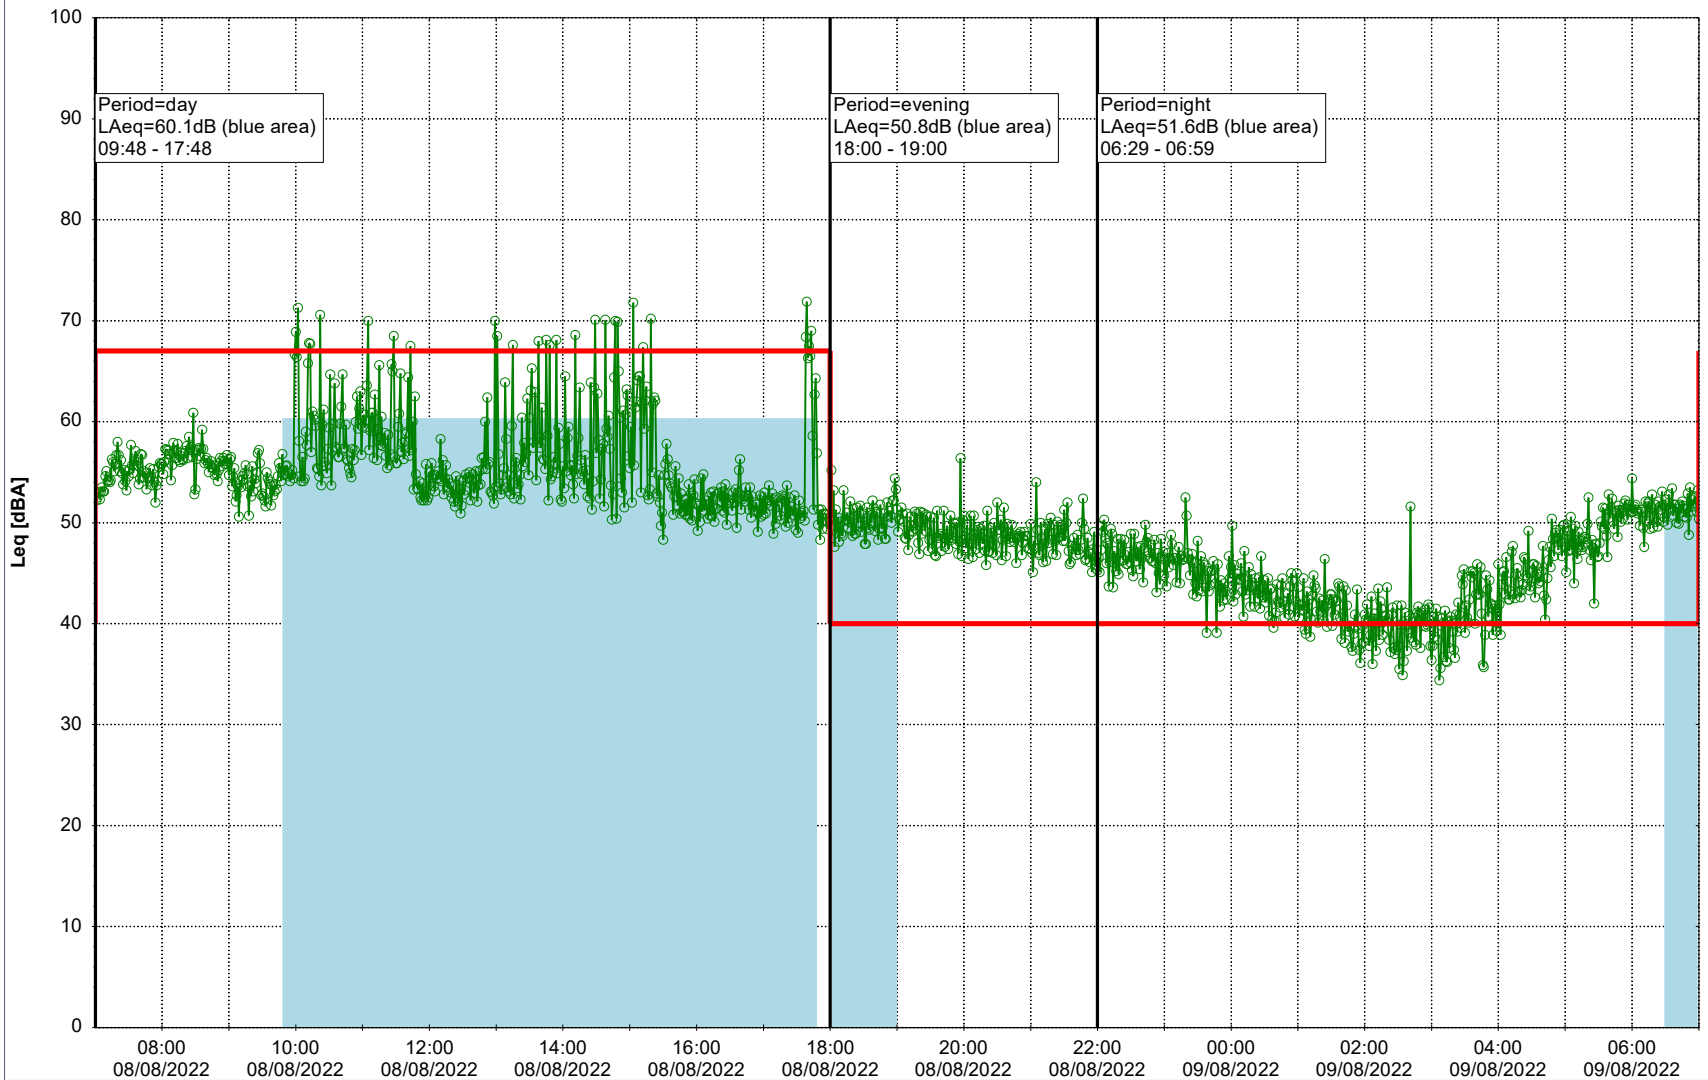

Project: Kronos Sydhavnen
Construction: Sluseholmen
Location: N-V

Plan View

Remarks

...

Noise Time Related Diagram

08/08/2022
09/08/2022

○○○○ SLU_NS01

Project: Kronos Sydhavnen
Construction: Sluseholmen
Location: N-V

Plan View

0 5 10 15 20 [m]

Remarks

...

Noise Time Related Diagram

09/08/2022
10/08/2022

○○○○ SLU_NS01

Project: Kronos Sydhavnen
Construction: Sluseholmen
Location: N-V

Plan View

0 5 10 15 20 [m]

Remarks

...

Noise Time Related Diagram

10/08/2022
11/08/2022

○○○○ SLU_NS01

Project: Kronos Sydhavnen
Construction: Sluseholmen
Location: N-V

Remarks

...

Noise Time Related Diagram

13/08/2022
14/08/2022

○○○○ SLU_NS01

Project: Kronos Sydhavnen
Construction: Sluseholmen
Location: N-V

Plan View

Remarks