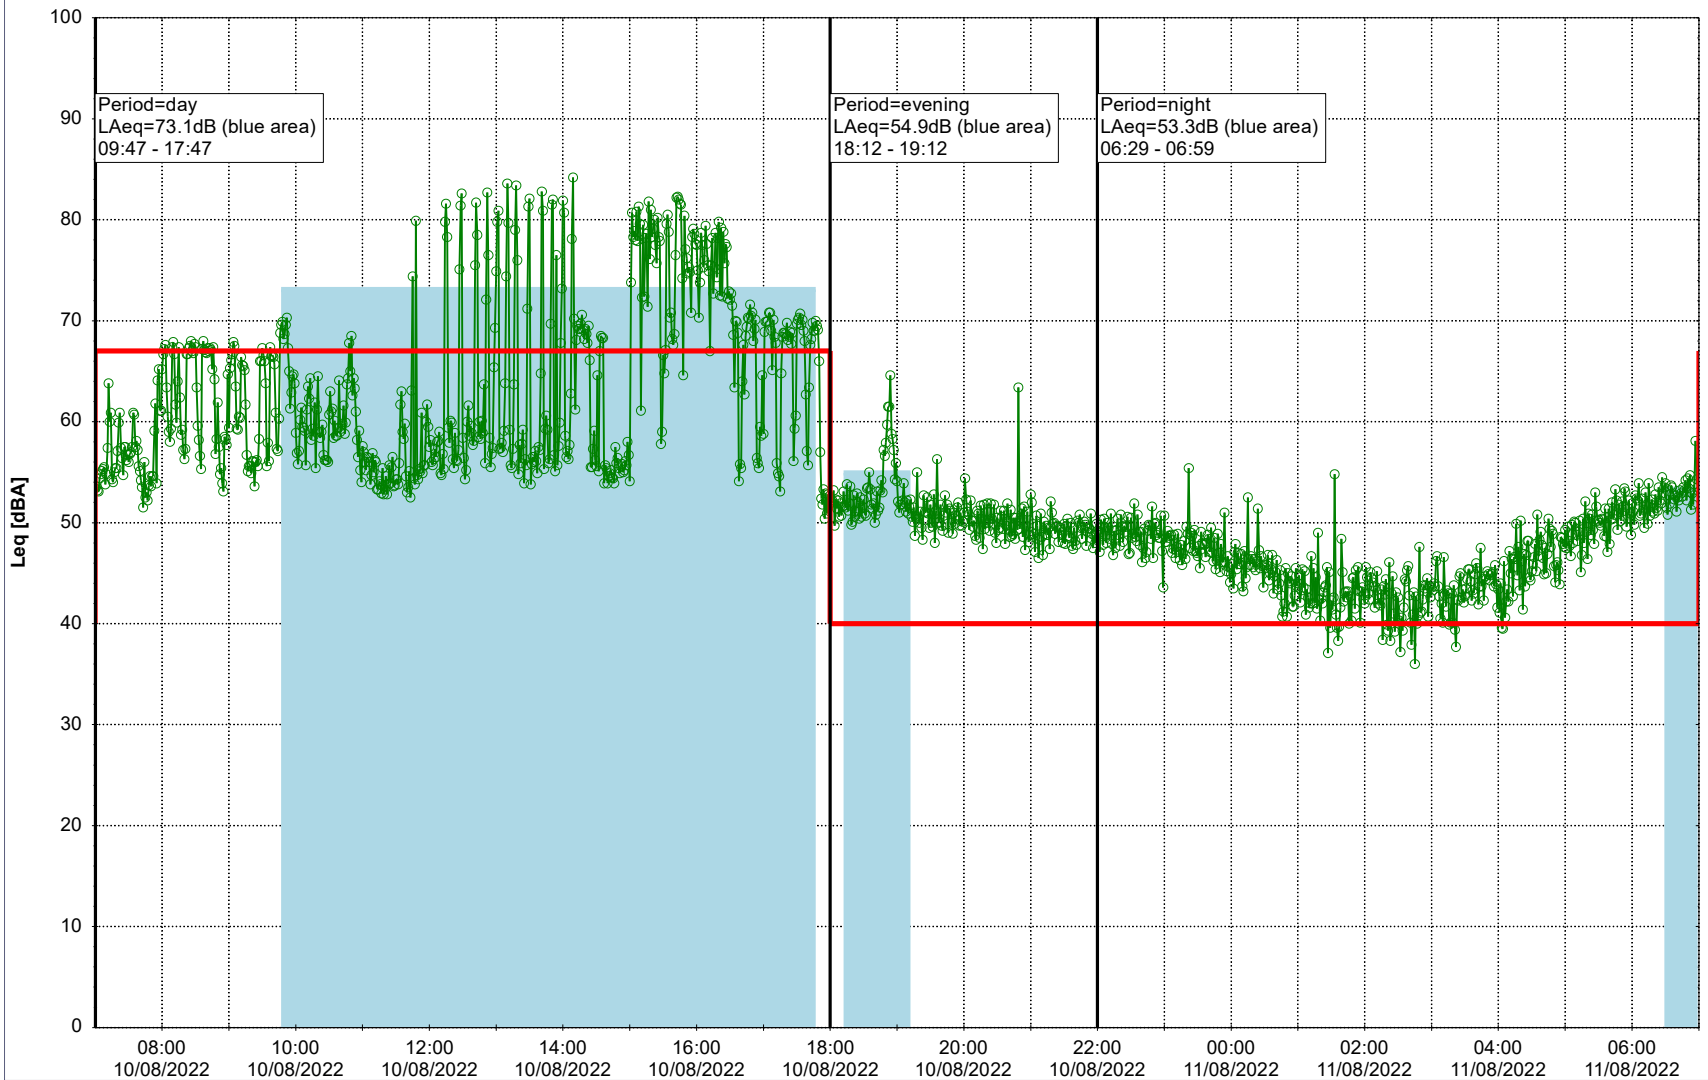

Plan View

0 5 10 15 20 [m]

Remarks

...

Noise Time Related Diagram

10/08/2022
11/08/2022

○○○○ SLU_NS01

Project: Kronos Sydhavnen
Construction: Sluseholmen
Location: N-V

Plan View

0 5 10 15 20 [m]

Remarks

...

Noise Time Related Diagram

11/08/2022
12/08/2022

SLU_NS01

Project: Kronos Sydhavnen
Construction: Sluseholmen
Location: N-V

Plan View

Remarks

...

Noise Time Related Diagram

12/08/2022
13/08/2022

○○○○ SLU_NS01

Project: Kronos Sydhavnen
Construction: Sluseholmen
Location: N-V

Plan View

Remarks

...

Noise Time Related Diagram

13/08/2022
14/08/2022

○○○○ SLU_NS01

Project: Kronos Sydhavnen
Construction: Sluseholmen
Location: N-V

Plan View

Remarks