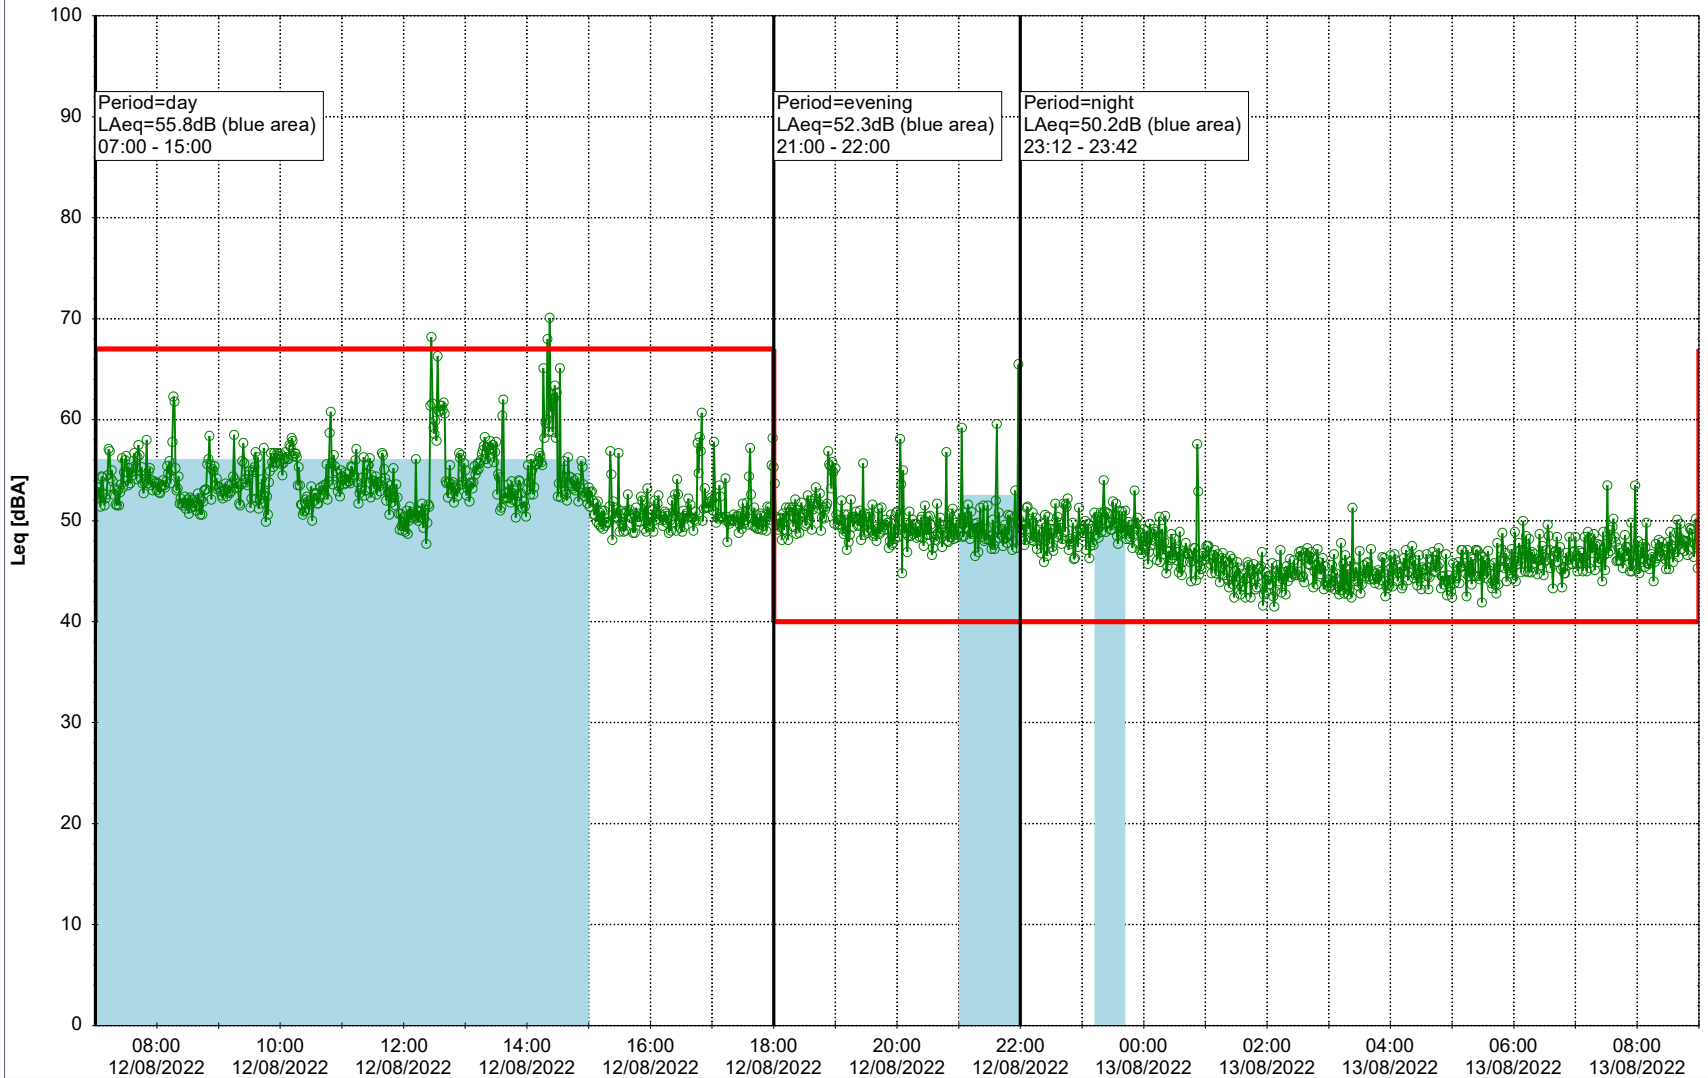

Plan View

Remarks

...

Noise Time Related Diagram

12/08/2022
13/08/2022

○○○○ SLU_NS01

Project: Kronos Sydhavnen
Construction: Sluseholmen
Location: N-V

Plan View

Remarks

...

Noise Time Related Diagram

13/08/2022
14/08/2022

○○○○ SLU_NS01

Project: Kronos Sydhavnen
Construction: Sluseholmen
Location: N-V

Plan View

Remarks