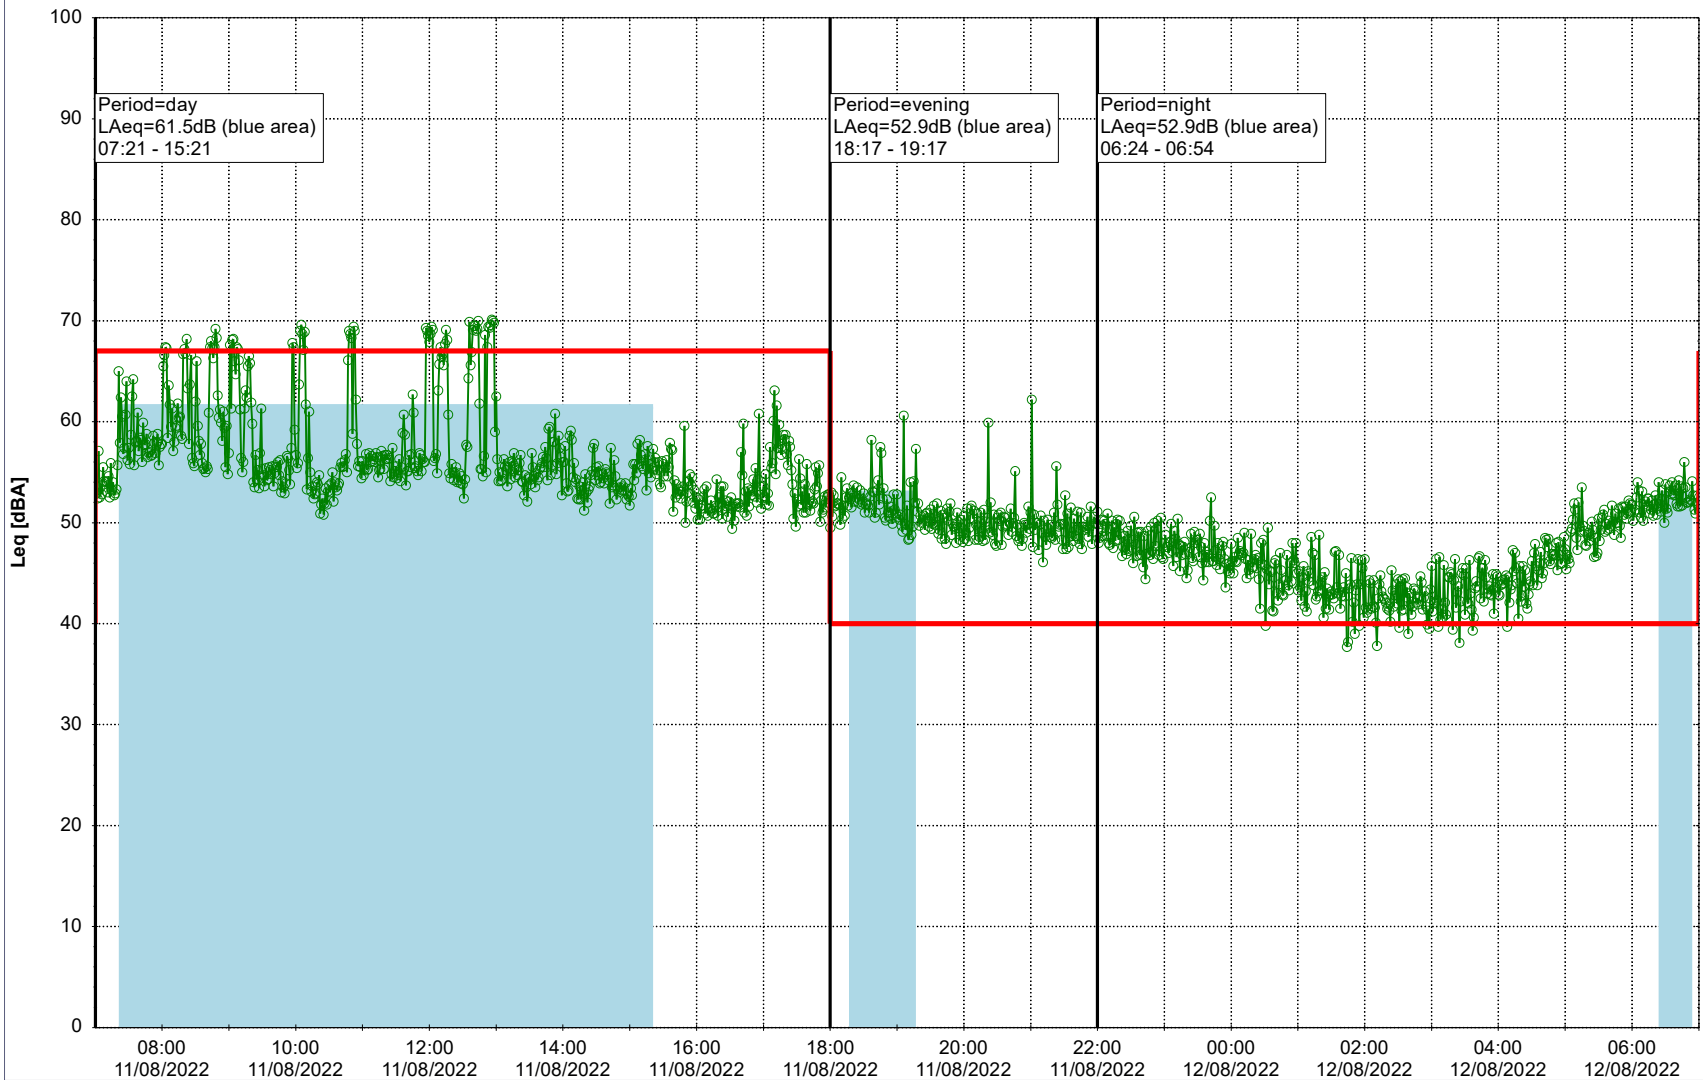

Plan View

0 5 10 15 20 [m]

Remarks

...

Noise Time Related Diagram

11/08/2022
12/08/2022

SLU_NS01

Project: Kronos Sydhavnen
Construction: Sluseholmen
Location: N-V

Plan View

Remarks

...

Noise Time Related Diagram

12/08/2022
13/08/2022

○○○○ SLU_NS01

Project: Kronos Sydhavnen
Construction: Sluseholmen
Location: N-V

Plan View