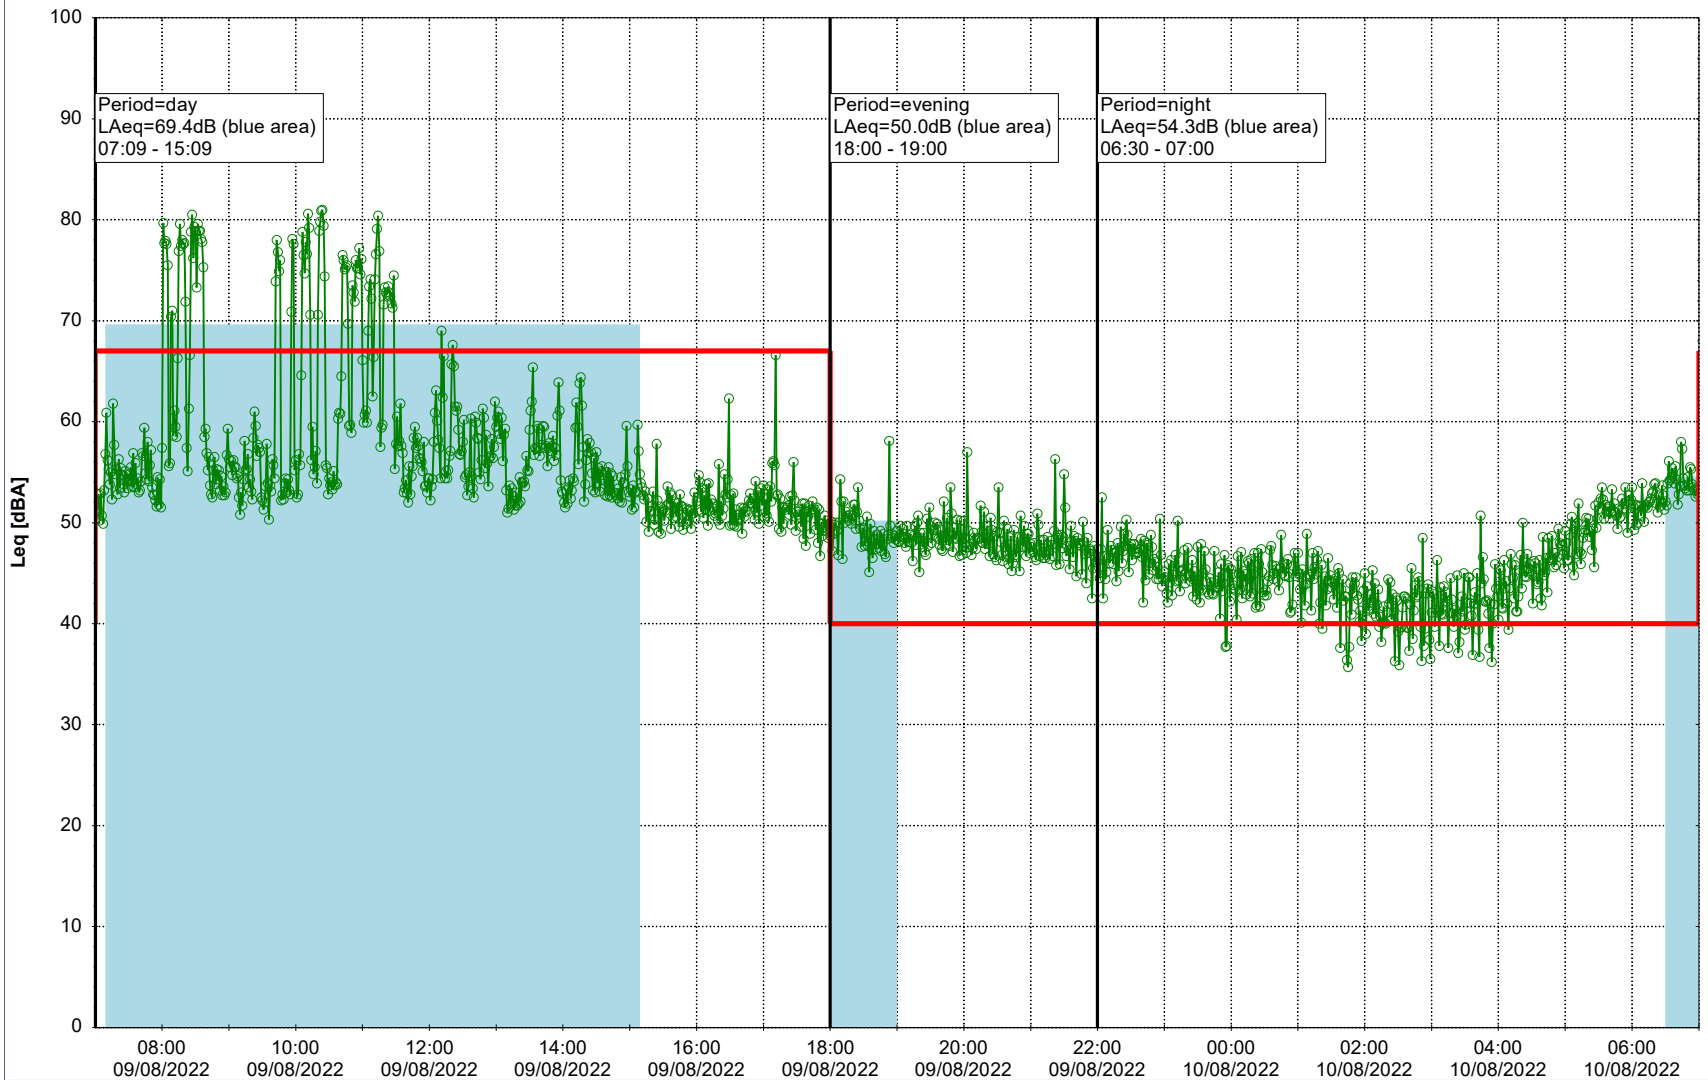

Plan View

0 5 10 15 20 [m]

Remarks

...

Noise Time Related Diagram

09/08/2022
10/08/2022

○○○○ SLU_NS01

Project: Kronos Sydhavnen
Construction: Sluseholmen
Location: N-V

Plan View

0 5 10 15 20 [m]

Remarks

...

Noise Time Related Diagram

10/08/2022
11/08/2022

○○○○ SLU_NS01

Project: Kronos Sydhavnen
Construction: Sluseholmen
Location: N-V

Plan View

0 5 10 15 20 [m]

Remarks

...

Noise Time Related Diagram

11/08/2022
12/08/2022

SLU_NS01

Project: Kronos Sydhavnen
Construction: Sluseholmen
Location: N-V

Plan View

Remarks

...

Noise Time Related Diagram

12/08/2022
13/08/2022

○○○○ SLU_NS01

Project: Kronos Sydhavnen
Construction: Sluseholmen
Location: N-V

Plan View