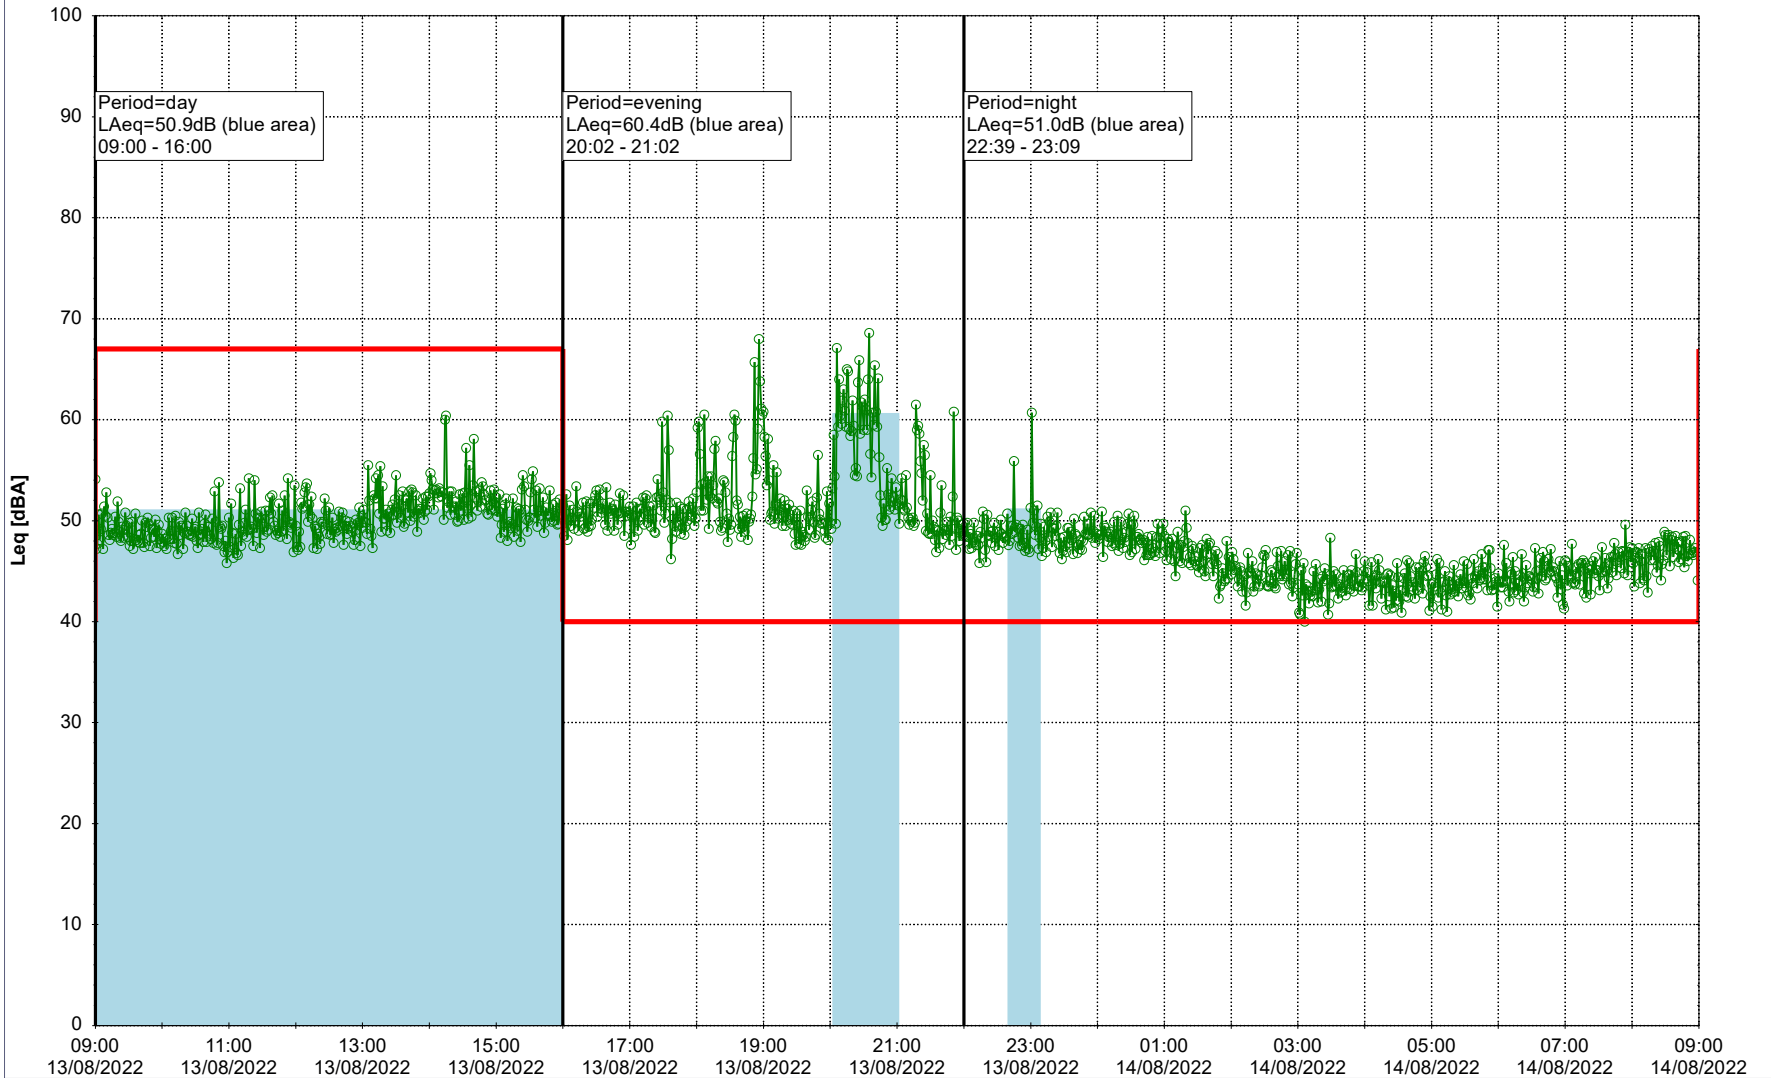

Plan View

Remarks

...

Noise Time Related Diagram

12/08/2022
13/08/2022

○○○○ SLU_NS01

Project: Kronos Sydhavnen
Construction: Sluseholmen
Location: N-V

Plan View

Remarks

...

Noise Time Related Diagram

13/08/2022
14/08/2022

○○○○ SLU_NS01

Project: Kronos Sydhavnen
Construction: Sluseholmen
Location: N-V

Plan View

Remarks