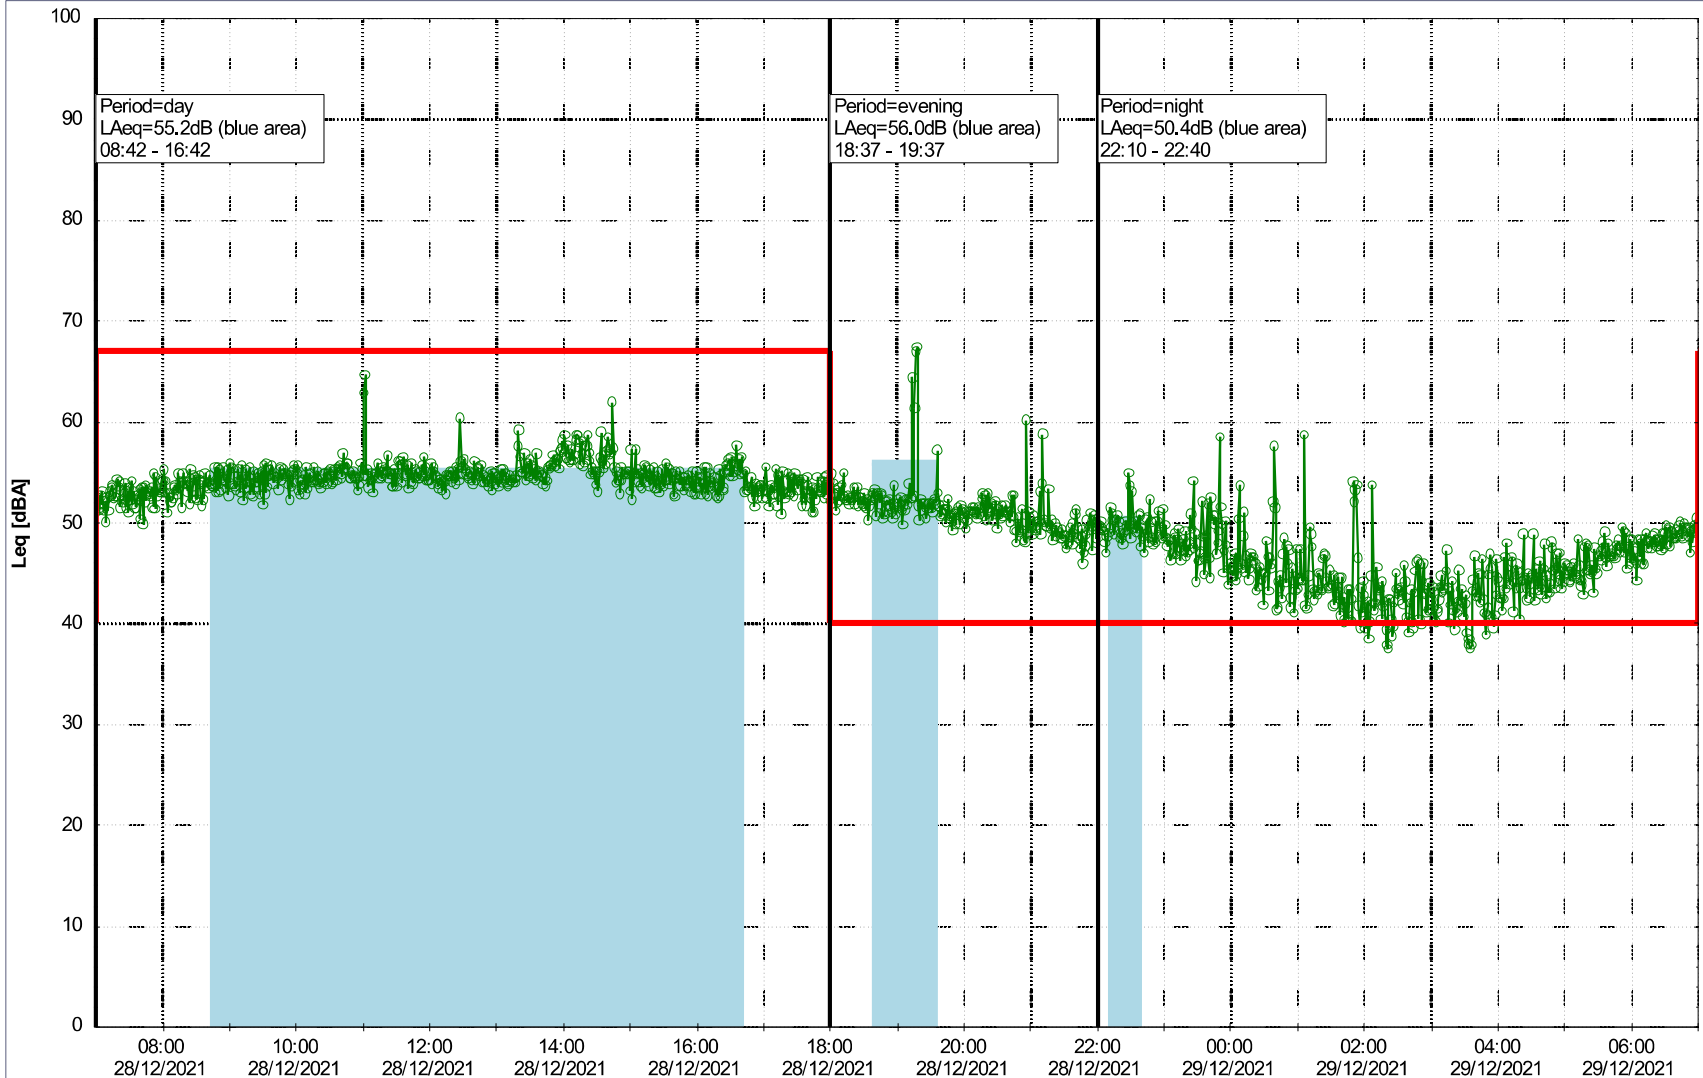

Plan View

Noise Time Related Diagram

28/12/2021
29/12/2021

○○○○ SLU_NS01

Remarks

...

Project: Kronos Sydhavnen
Construction: Sluseholmen
Location: N-V

Plan View

Noise Time Related Diagram

29/12/2021
30/12/2021

SLU_NS01

Remarks

...

Project: Kronos Sydhavnen
Construction: Sluseholmen
Location: N-V

Plan View

Remarks

...

Noise Time Related Diagram

30/12/2021
31/12/2021

○○○○ SLU_NS01

Project: Kronos Sydhavnen
Construction: Sluseholmen
Location: N-V

Plan View

Remarks

...

Noise Time Related Diagram

31/12/2021
01/01/2022

SLU_NS01

Project: Kronos Sydhavnen
Construction: Sluseholmen
Location: N-V

Plan View

Noise Time Related Diagram

01/01/2022
02/01/2022

SLU_NS01