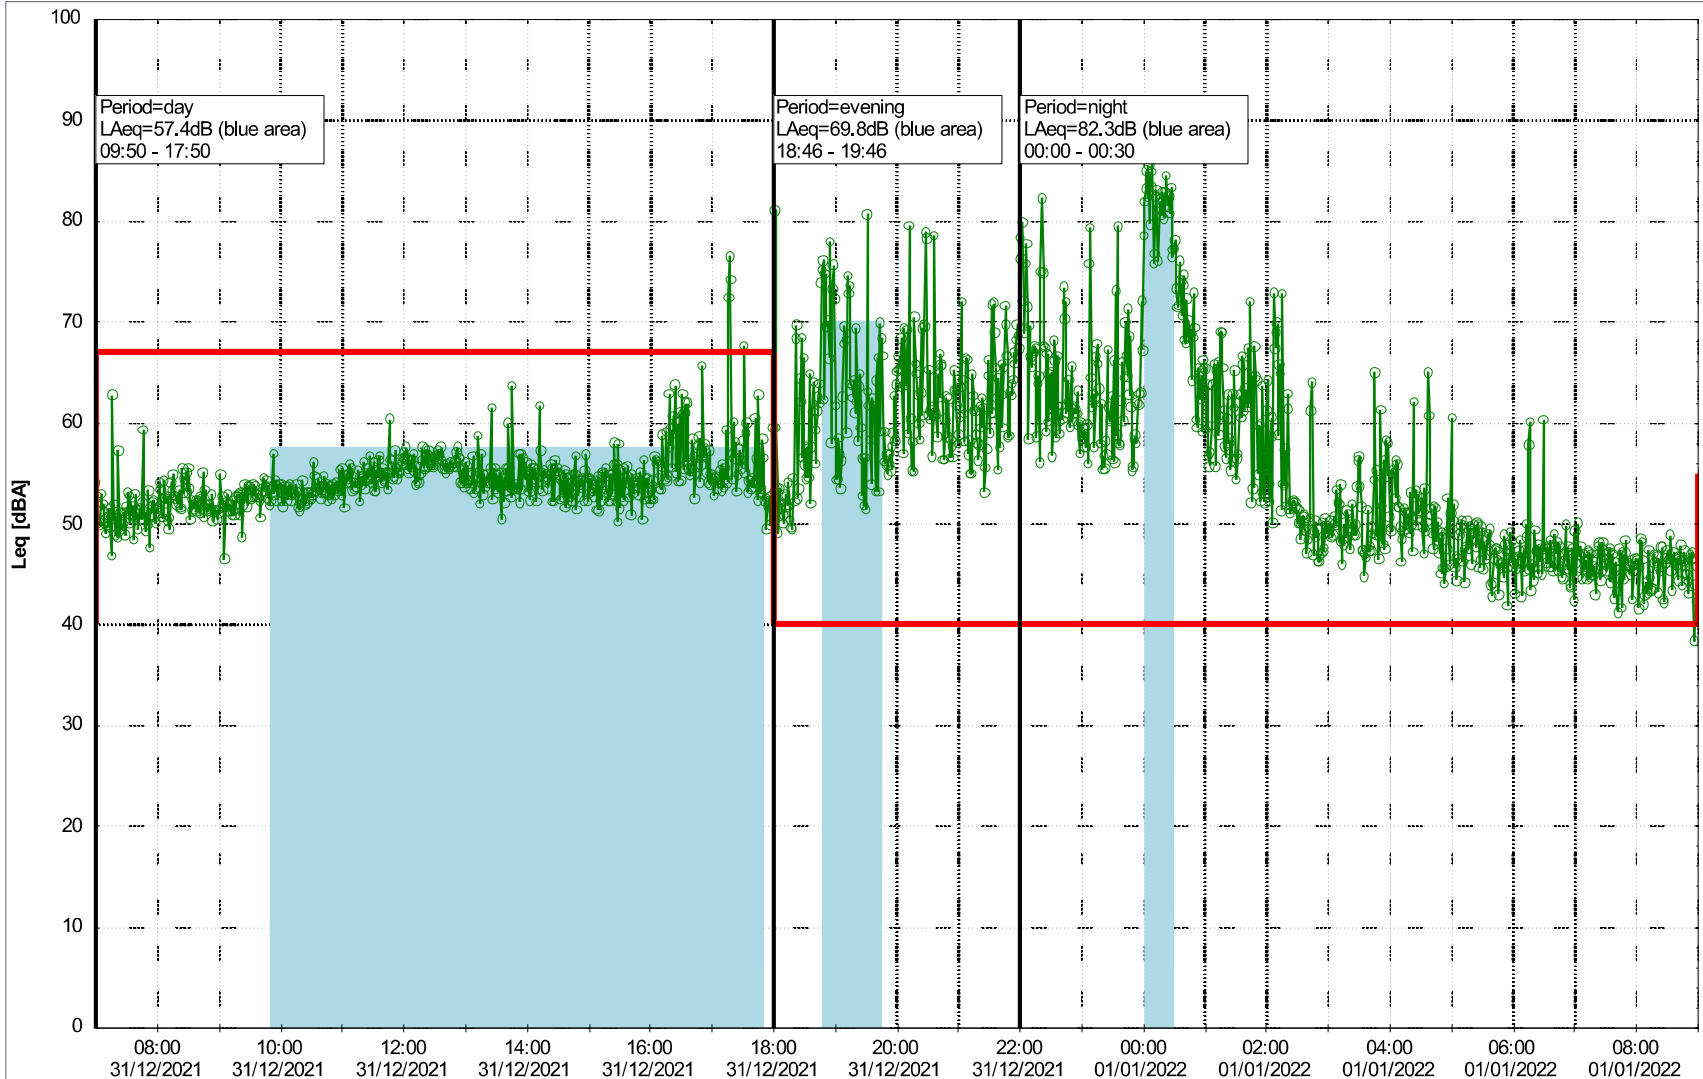

...

Noise Time Related Diagram

30/12/2021
31/12/2021

○○○○ SLU_NS01

Project: Kronos Sydhavnen
Construction: Sluseholmen
Location: N-V

Plan View

Remarks

...

Noise Time Related Diagram

31/12/2021
01/01/2022

SLU_NS01

Project: Kronos Sydhavnen
Construction: Sluseholmen
Location: N-V

Plan View

Noise Time Related Diagram

01/01/2022
02/01/2022

SLU_NS01

Remarks

...

Project: Kronos Sydhavnen
Construction: Sluseholmen
Location: N-V

Plan View

Remarks

...

Noise Time Related Diagram

02/01/2022
03/01/2022