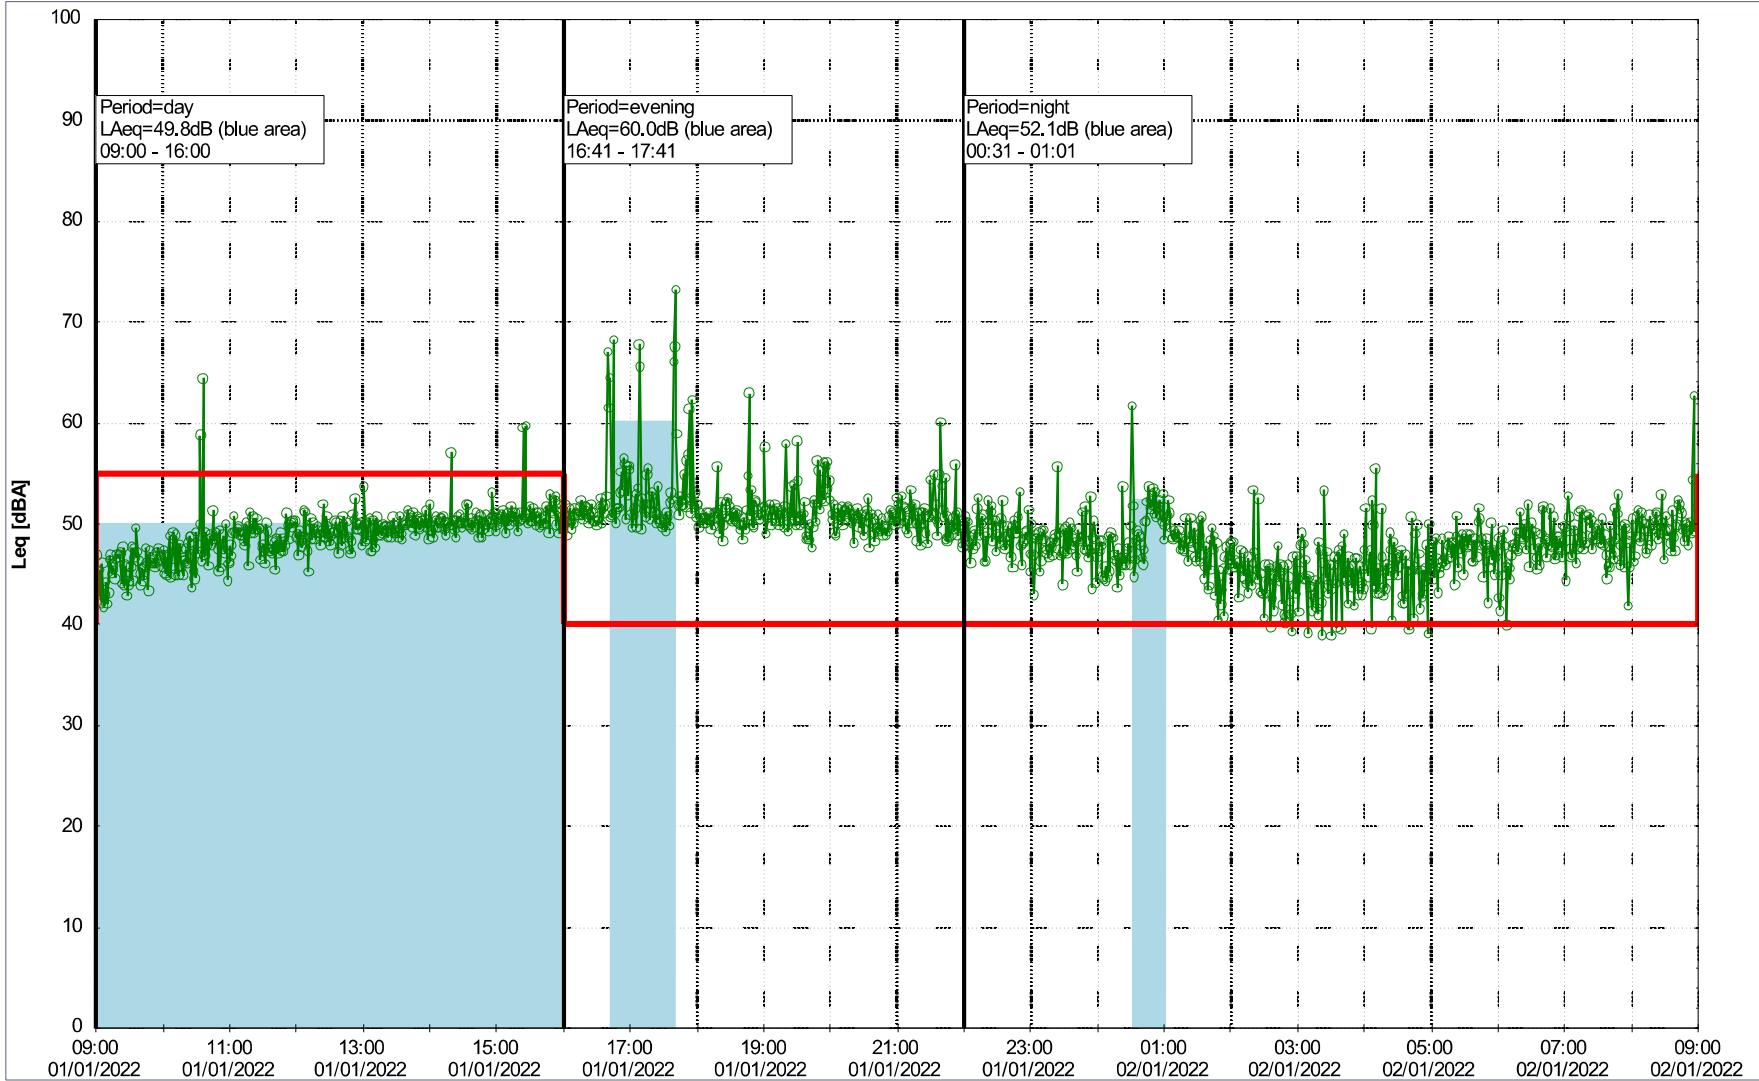

Noise Time Related Diagram

31/12/2021
01/01/2022

SLU_NS01

Project: Kronos Sydhavnen
Construction: Sluseholmen
Location: N-V

Plan View

Noise Time Related Diagram

01/01/2022
02/01/2022

SLU_NS01

Remarks

...

Project: Kronos Sydhavnen
Construction: Sluseholmen
Location: N-V

Plan View

Remarks

...

Noise Time Related Diagram

02/01/2022
03/01/2022