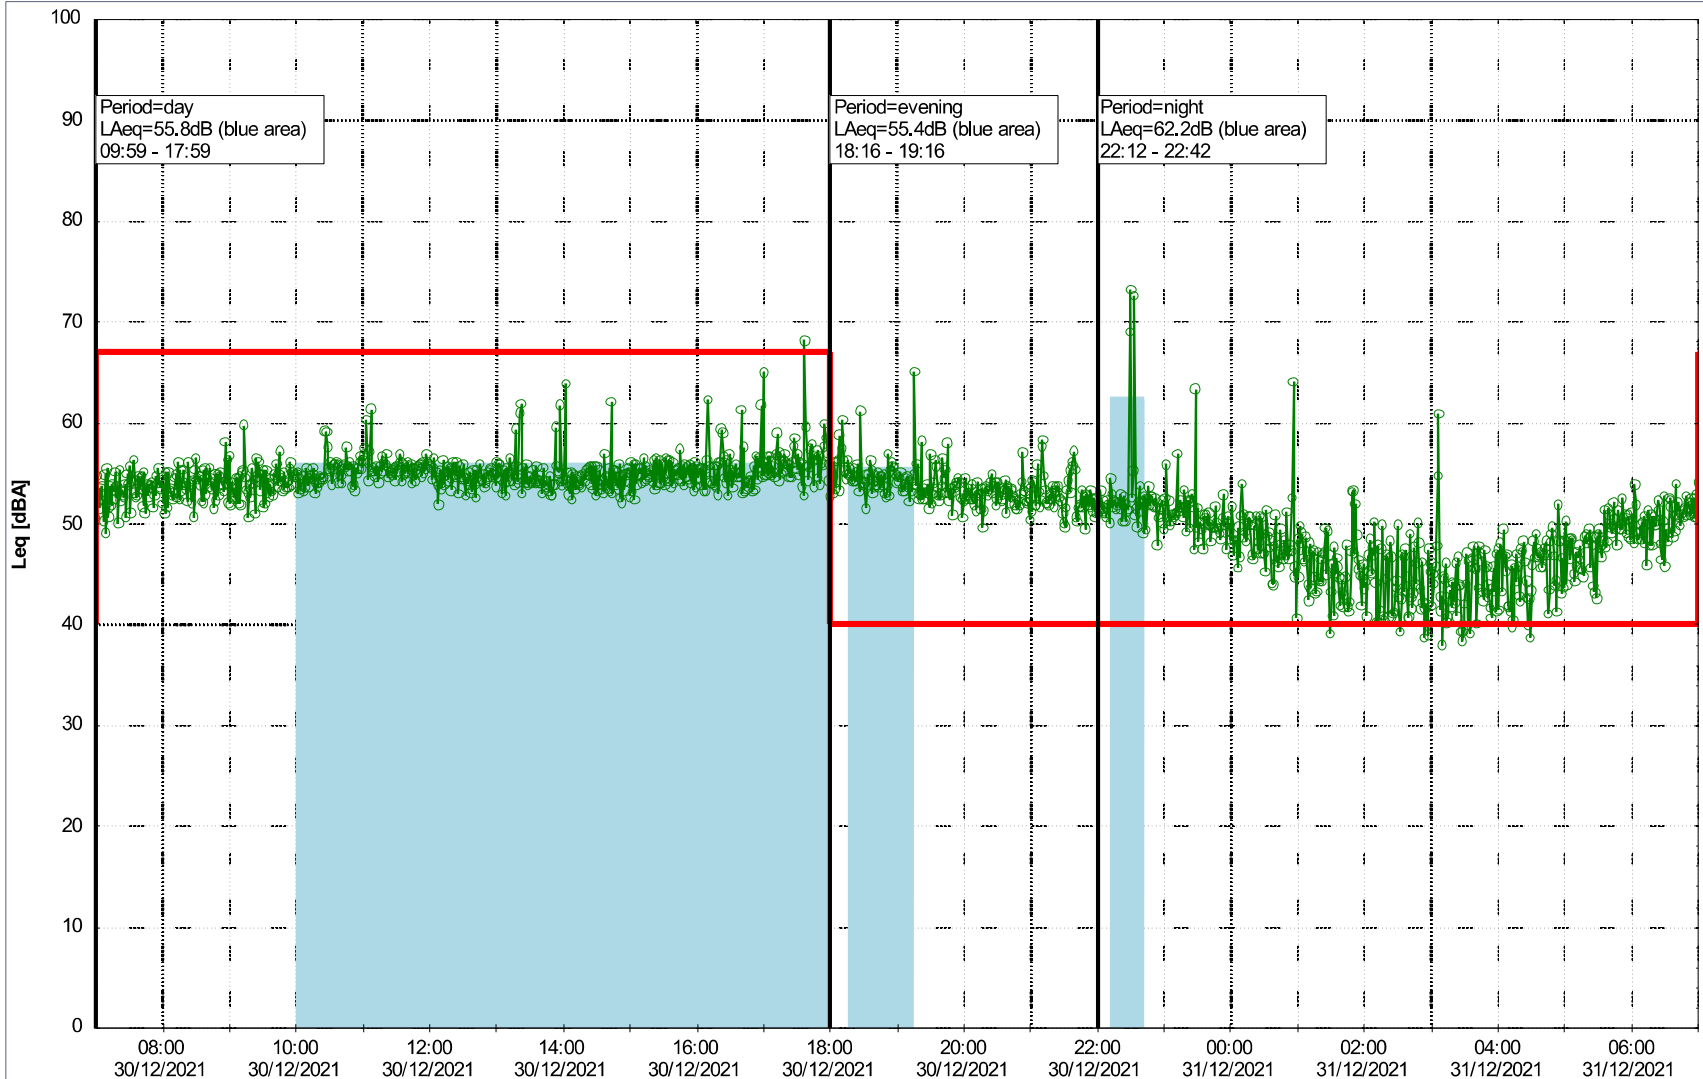

Noise Time Related Diagram

29/12/2021
30/12/2021

SLU_NS01

Remarks

...

Project: Kronos Sydhavnen
Construction: Sluseholmen
Location: N-V

Plan View

Remarks

...

Noise Time Related Diagram

30/12/2021
31/12/2021

○○○○ SLU_NS01

Project: Kronos Sydhavnen
Construction: Sluseholmen
Location: N-V

Plan View

Remarks

...

Noise Time Related Diagram

31/12/2021
01/01/2022

SLU_NS01

Project: Kronos Sydhavnen
Construction: Sluseholmen
Location: N-V

Plan View

Noise Time Related Diagram

01/01/2022
02/01/2022

SLU_NS01

Remarks

...

Project: Kronos Sydhavnen
Construction: Sluseholmen
Location: N-V

Plan View

Remarks

...

Noise Time Related Diagram

02/01/2022
03/01/2022