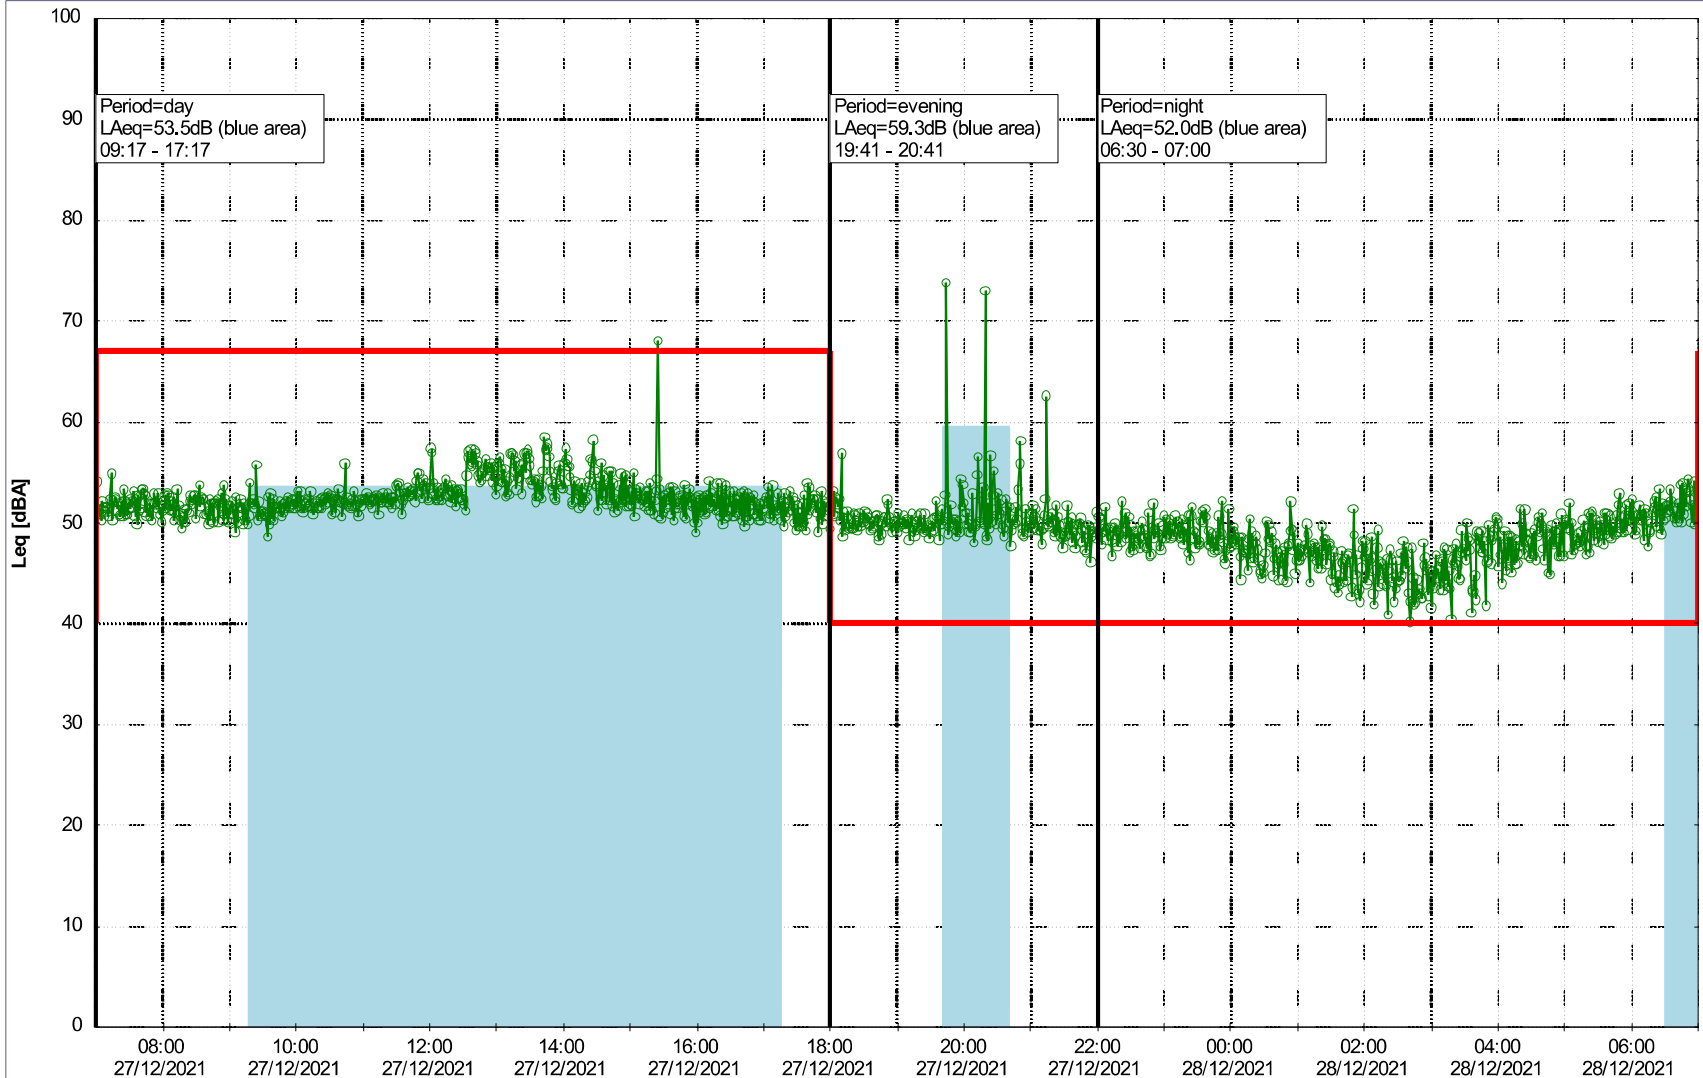

Project: Kronos Sydhavnen
Construction: Sluseholmen
Location: N-V

Plan View

Remarks

...

Noise Time Related Diagram

27/12/2021
28/12/2021

SLU_NS01

Project: Kronos Sydhavnen
Construction: Sluseholmen
Location: N-V

Plan View

Noise Time Related Diagram

28/12/2021
29/12/2021

○○○○ SLU_NS01

Remarks

...

Project: Kronos Sydhavnen
Construction: Sluseholmen
Location: N-V

Plan View

...

Noise Time Related Diagram

30/12/2021
31/12/2021

○○○○ SLU_NS01

Project: Kronos Sydhavnen
Construction: Sluseholmen
Location: N-V

Plan View

Remarks

...

Remarks

...

Project: Kronos Sydhavnen
Construction: Sluseholmen
Location: N-V

Plan View

Remarks

...

Noise Time Related Diagram

02/01/2022
03/01/2022