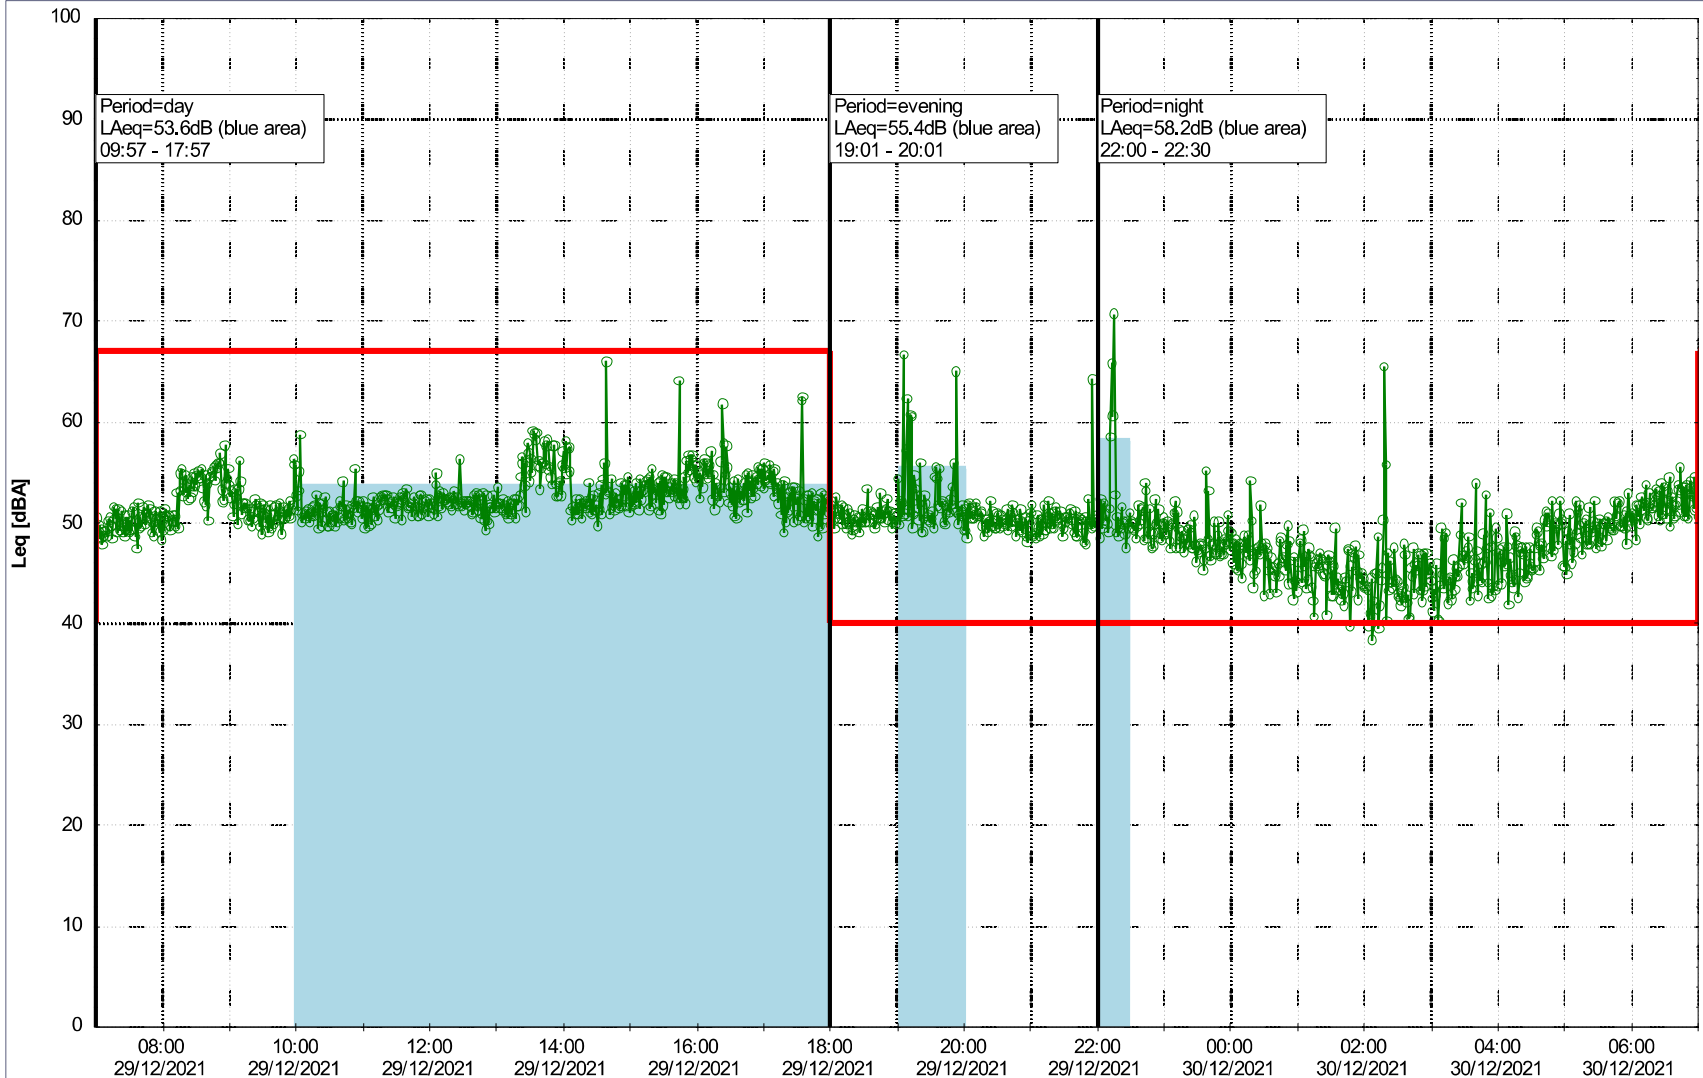

Noise Time Related Diagram

29/12/2021
30/12/2021

SLU_NS01

Remarks

...

Project: Kronos Sydhavnen
Construction: Sluseholmen
Location: N-V

Plan View

Remarks

...

Noise Time Related Diagram

30/12/2021
31/12/2021

○○○○ SLU_NS01

Project: Kronos Sydhavnen
Construction: Sluseholmen
Location: N-V

Plan View

Remarks

...

Noise Time Related Diagram

31/12/2021
01/01/2022

SLU_NS01

Project: Kronos Sydhavnen
Construction: Sluseholmen
Location: N-V

Plan View

Noise Time Related Diagram

01/01/2022
02/01/2022

SLU_NS01

Remarks

...

Project: Kronos Sydhavnen
Construction: Sluseholmen
Location: N-V

Plan View

Remarks

...

Noise Time Related Diagram

02/01/2022
03/01/2022