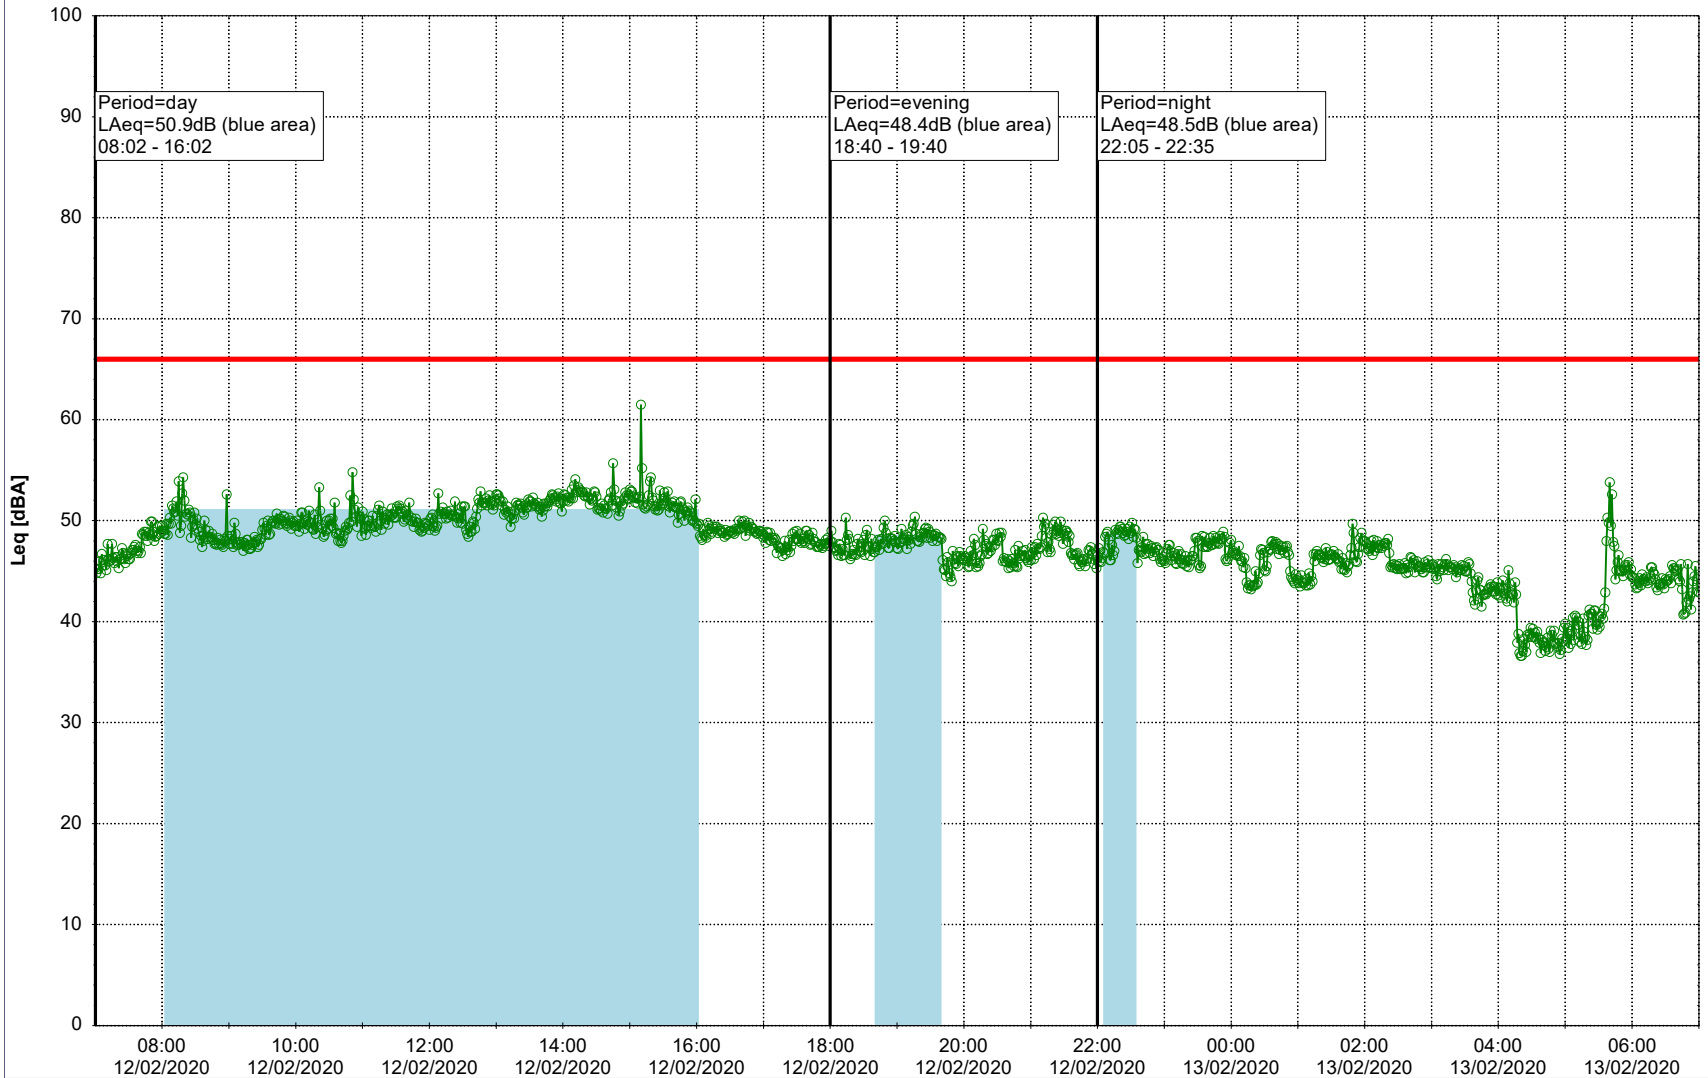

Project: Kronos Sydhavnen
Construction: Enghave Brygge
Location: N-V

Plan View

Remarks

...

Noise Time Related Diagram

10/02/2020
11/02/2020

○○○ EBR-OVK_NS01

Project: Kronos Sydhavnen
Construction: Enghave Brygge
Location: N-V

Plan View

Remarks

...

Noise Time Related Diagram

11/02/2020
12/02/2020

○○○○ EBR-OVK_NS01

Project: Kronos Sydhavnen
Construction: Enghave Brygge
Location: N-V

Plan View

Remarks

...

Noise Time Related Diagram

12/02/2020
13/02/2020

○○○ EBR-OVK_NS01

Project: Kronos Sydhavnen
Construction: Enghave Brygge
Location: N-V

Plan View

Remarks

Noise Time Related Diagram

14/02/2020
15/02/2020

○○○○ EBR-OVK_NS01

Project: Kronos Sydhavnen
Construction: Enghave Brygge
Location: N-V

Plan View

Remarks

...

Noise Time Related Diagram