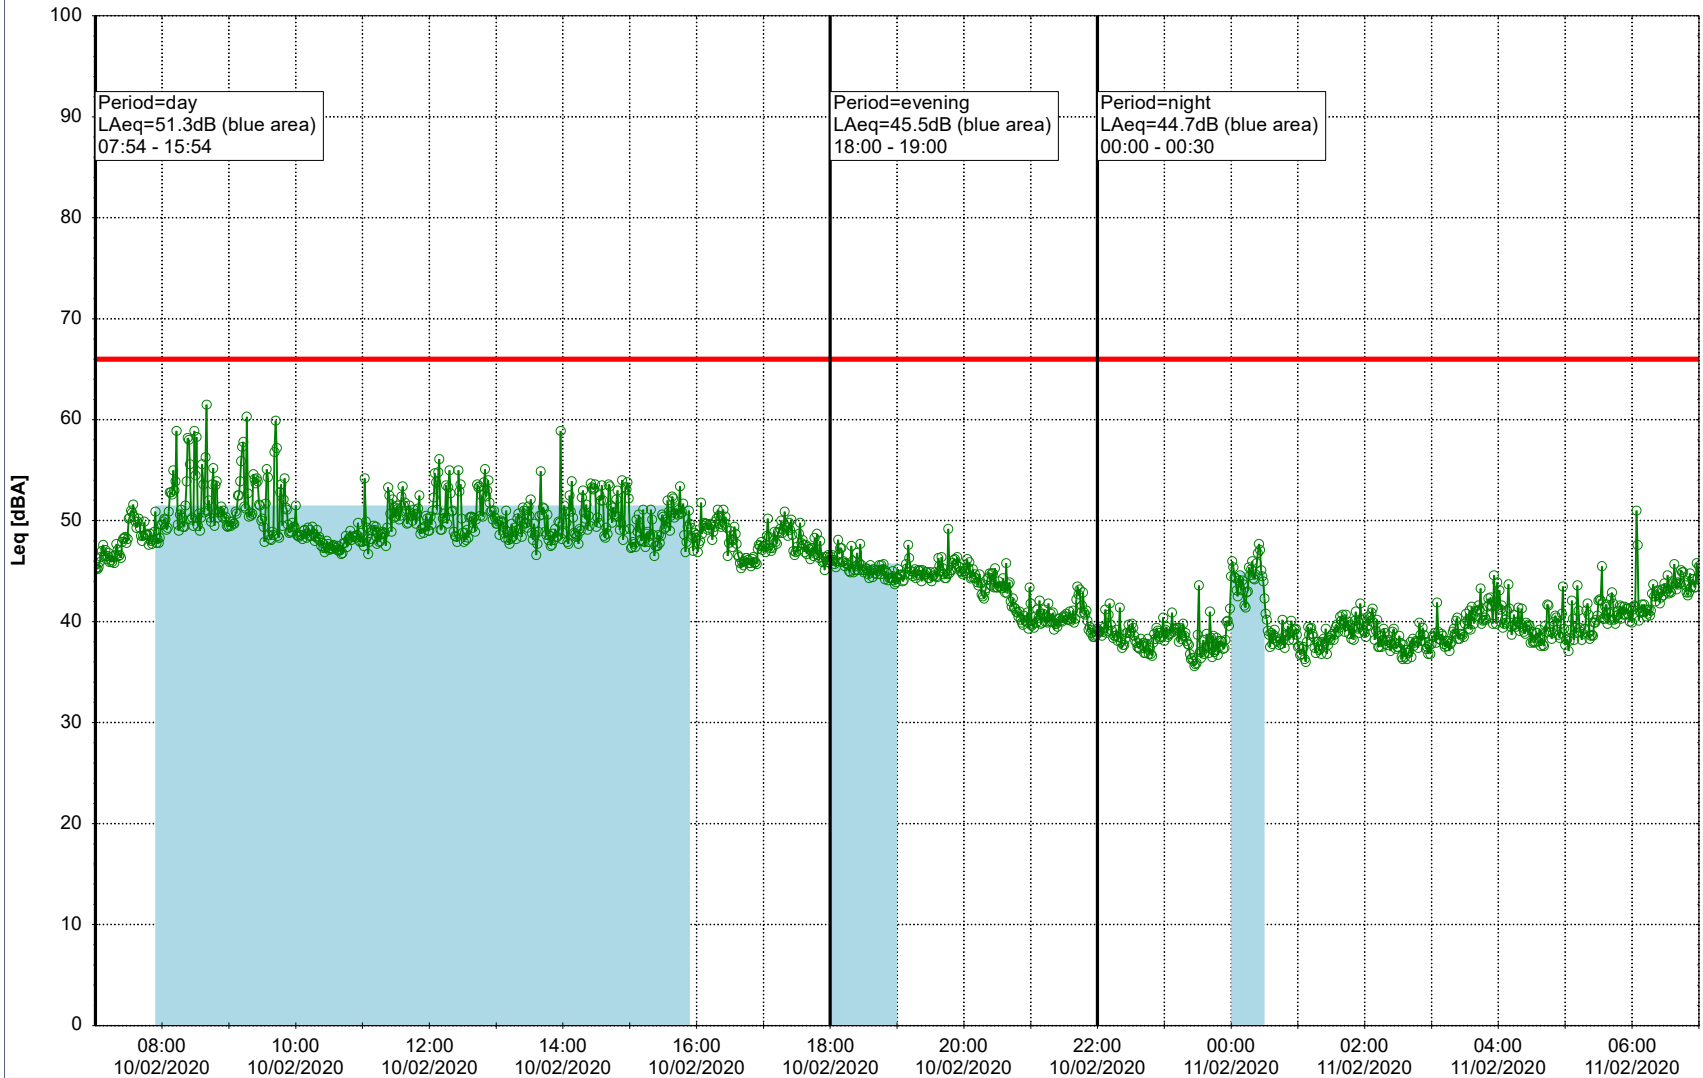

Project: Kronos Sydhavnen
Construction: Enghave Brygge
Location: N-V

Plan View

Remarks

...

Noise Time Related Diagram

10/02/2020
11/02/2020

○○○ EBR-OVK_NS01

Project: Kronos Sydhavnen
Construction: Enghave Brygge
Location: N-V

Plan View

Remarks

...

Noise Time Related Diagram

11/02/2020
12/02/2020

○○○○ EBR-OVK_NS01

Project: Kronos Sydhavnen
Construction: Enghave Brygge
Location: N-V

Plan View

Remarks

...

Noise Time Related Diagram

12/02/2020
13/02/2020

○○○ EBR-OVK_NS01

Project: Kronos Sydhavnen
Construction: Enghave Brygge
Location: N-V

Plan View

Remarks