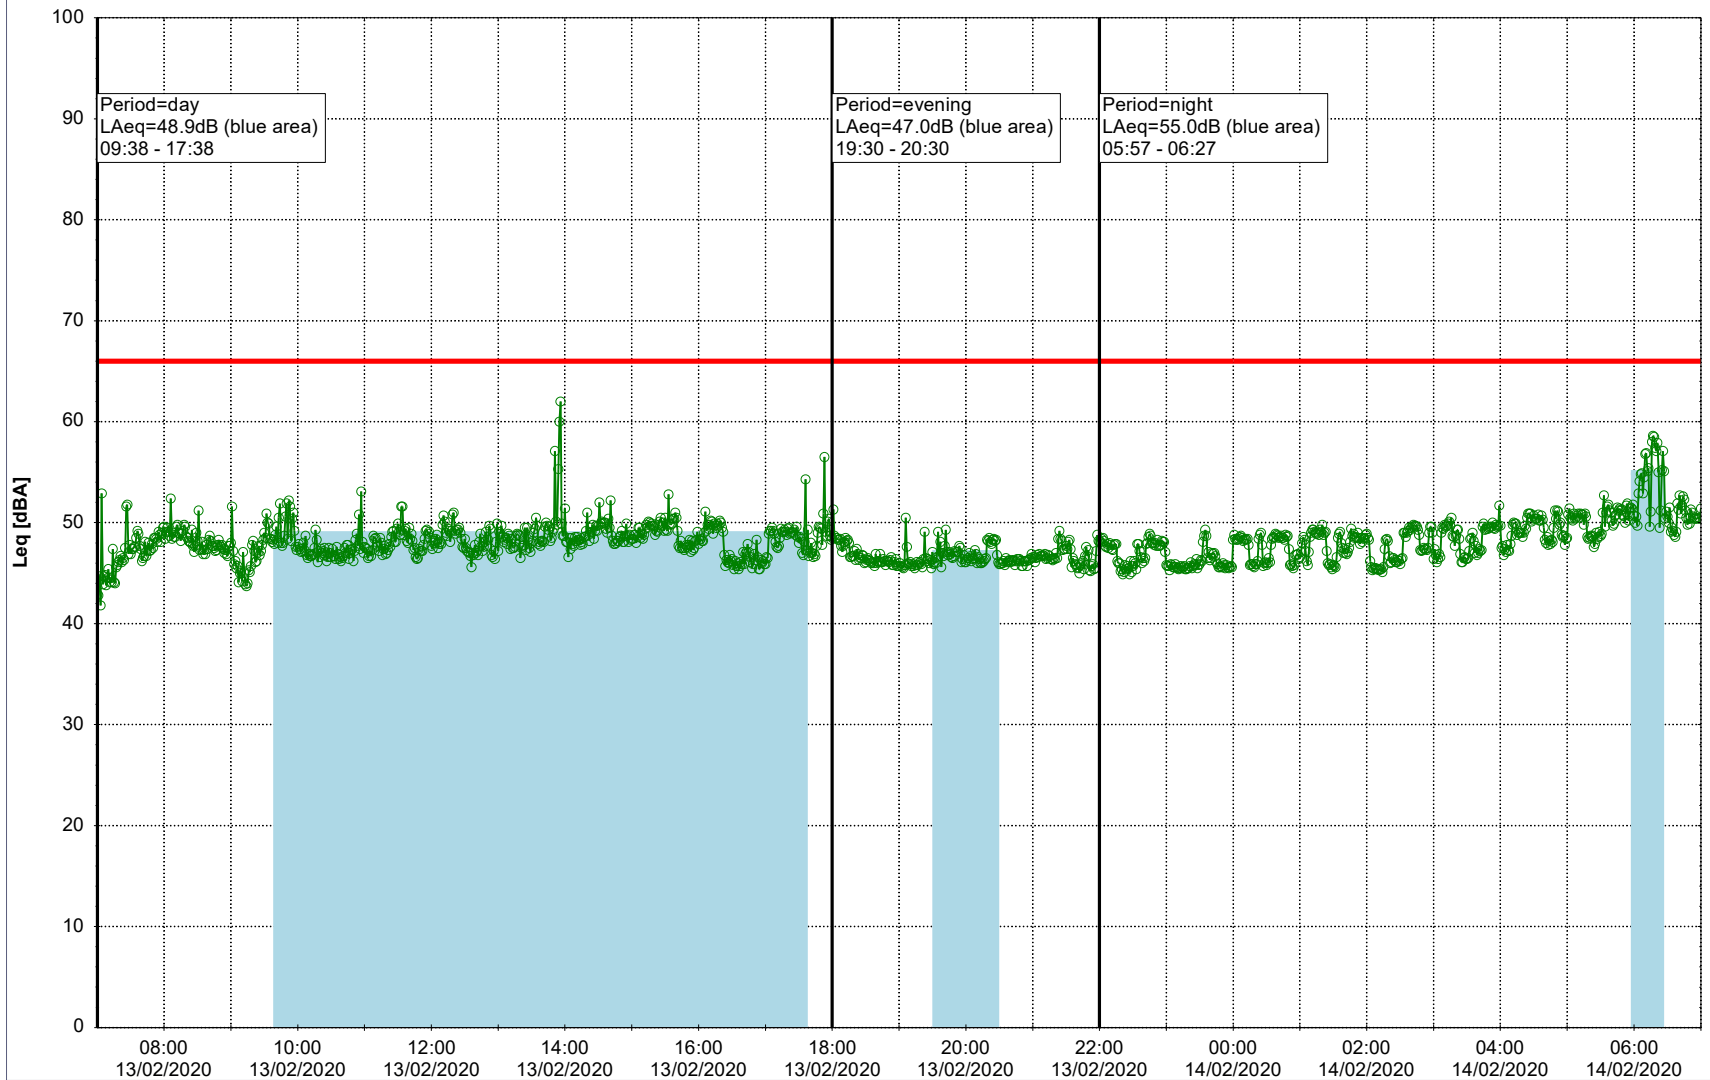

Remarks

...

Noise Time Related Diagram

12/02/2020
13/02/2020

○○○ EBR-OVK_NS01

Project: Kronos Sydhavnen
Construction: Enghave Brygge
Location: N-V

Plan View

Remarks

...

Noise Time Related Diagram

13/02/2020
14/02/2020

○○○ EBR-OVK_NS01

Project: Kronos Sydhavnen
Construction: Enghave Brygge
Location: N-V

Plan View

Remarks

...

Noise Time Related Diagram

14/02/2020
15/02/2020

○○○○ EBR-OVK_NS01

Project: Kronos Sydhavnen
Construction: Enghave Brygge
Location: N-V

Plan View

Remarks

...

Noise Time Related Diagram

15/02/2020

16/02/2020

○○○ EBR-OVK_NS01

Project: Kronos Sydhavnen
Construction: Enghave Brygge
Location: N-V

Plan View

Remarks

...

Noise Time Related Diagram