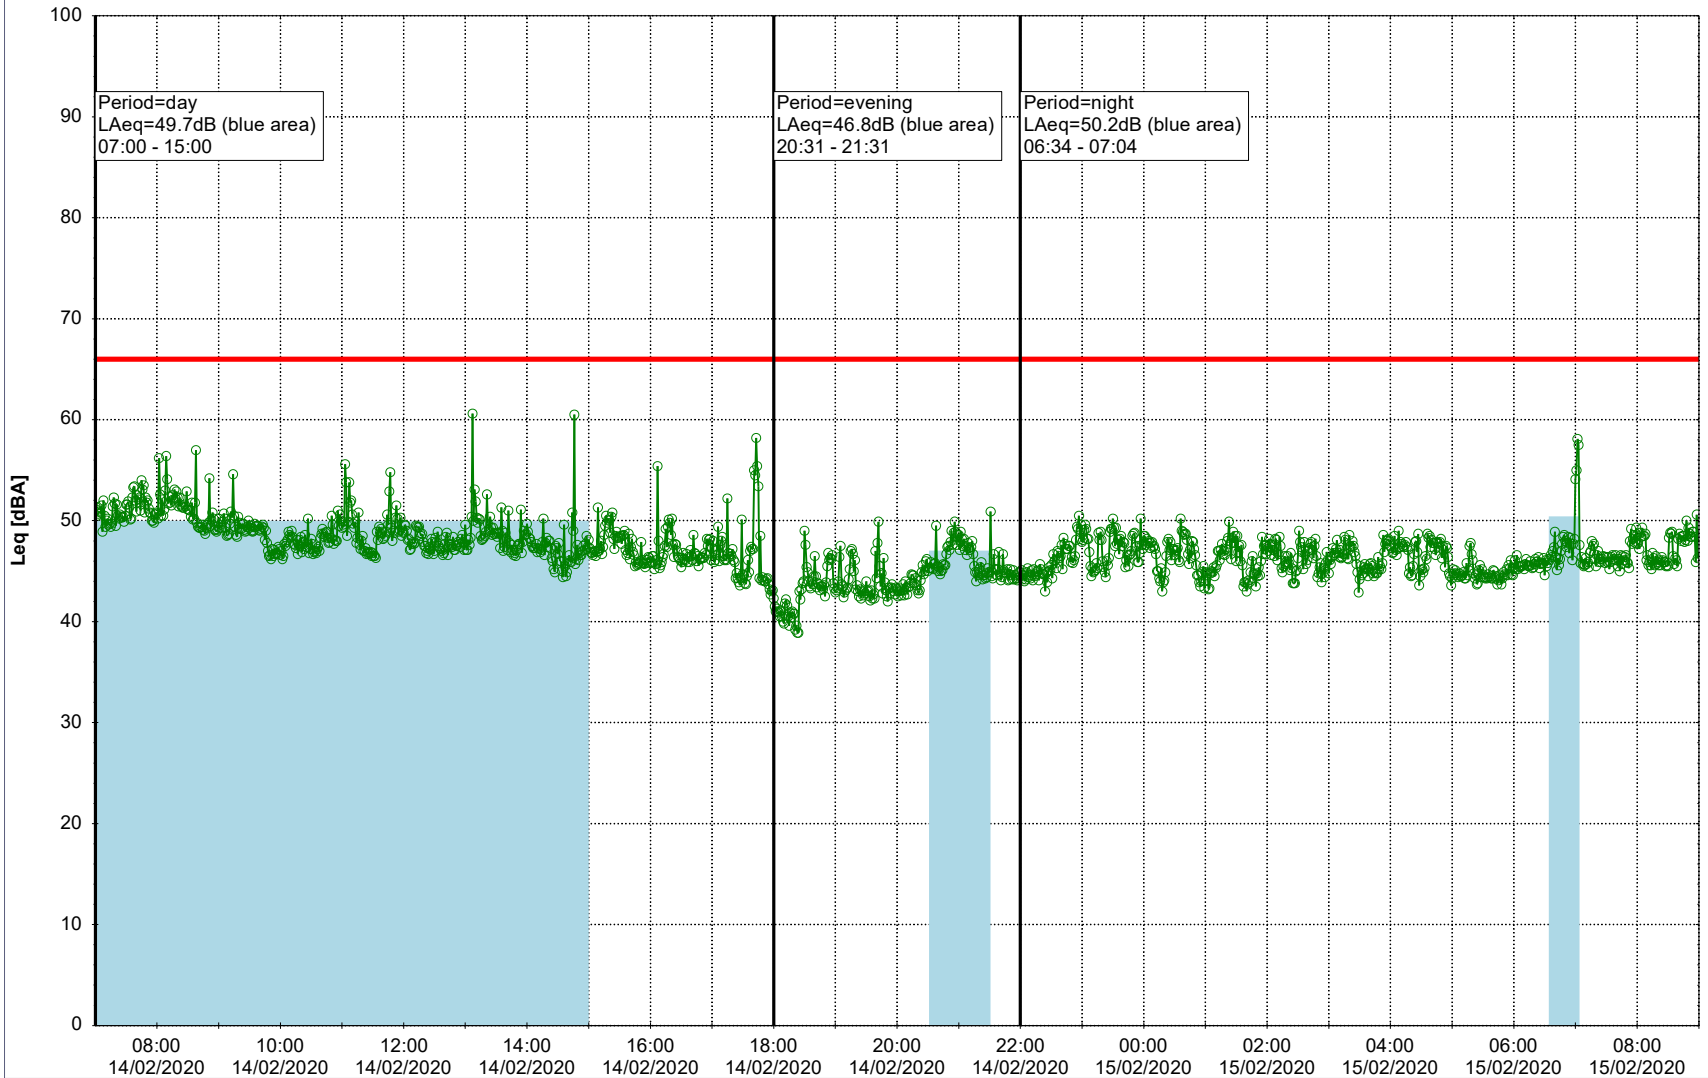

...

Noise Time Related Diagram

13/02/2020
14/02/2020

○○○ EBR-OVK_NS01

Project: Kronos Sydhavnen
Construction: Enghave Brygge
Location: N-V

Plan View

Remarks

...

Noise Time Related Diagram

14/02/2020
15/02/2020

○○○○ EBR-OVK_NS01

Project: Kronos Sydhavnen
Construction: Enghave Brygge
Location: N-V

Plan View

Remarks

...

Noise Time Related Diagram

15/02/2020

16/02/2020

○○○ EBR-OVK_NS01

Project: Kronos Sydhavnen
Construction: Enghave Brygge
Location: N-V

Plan View

Remarks

...

Noise Time Related Diagram