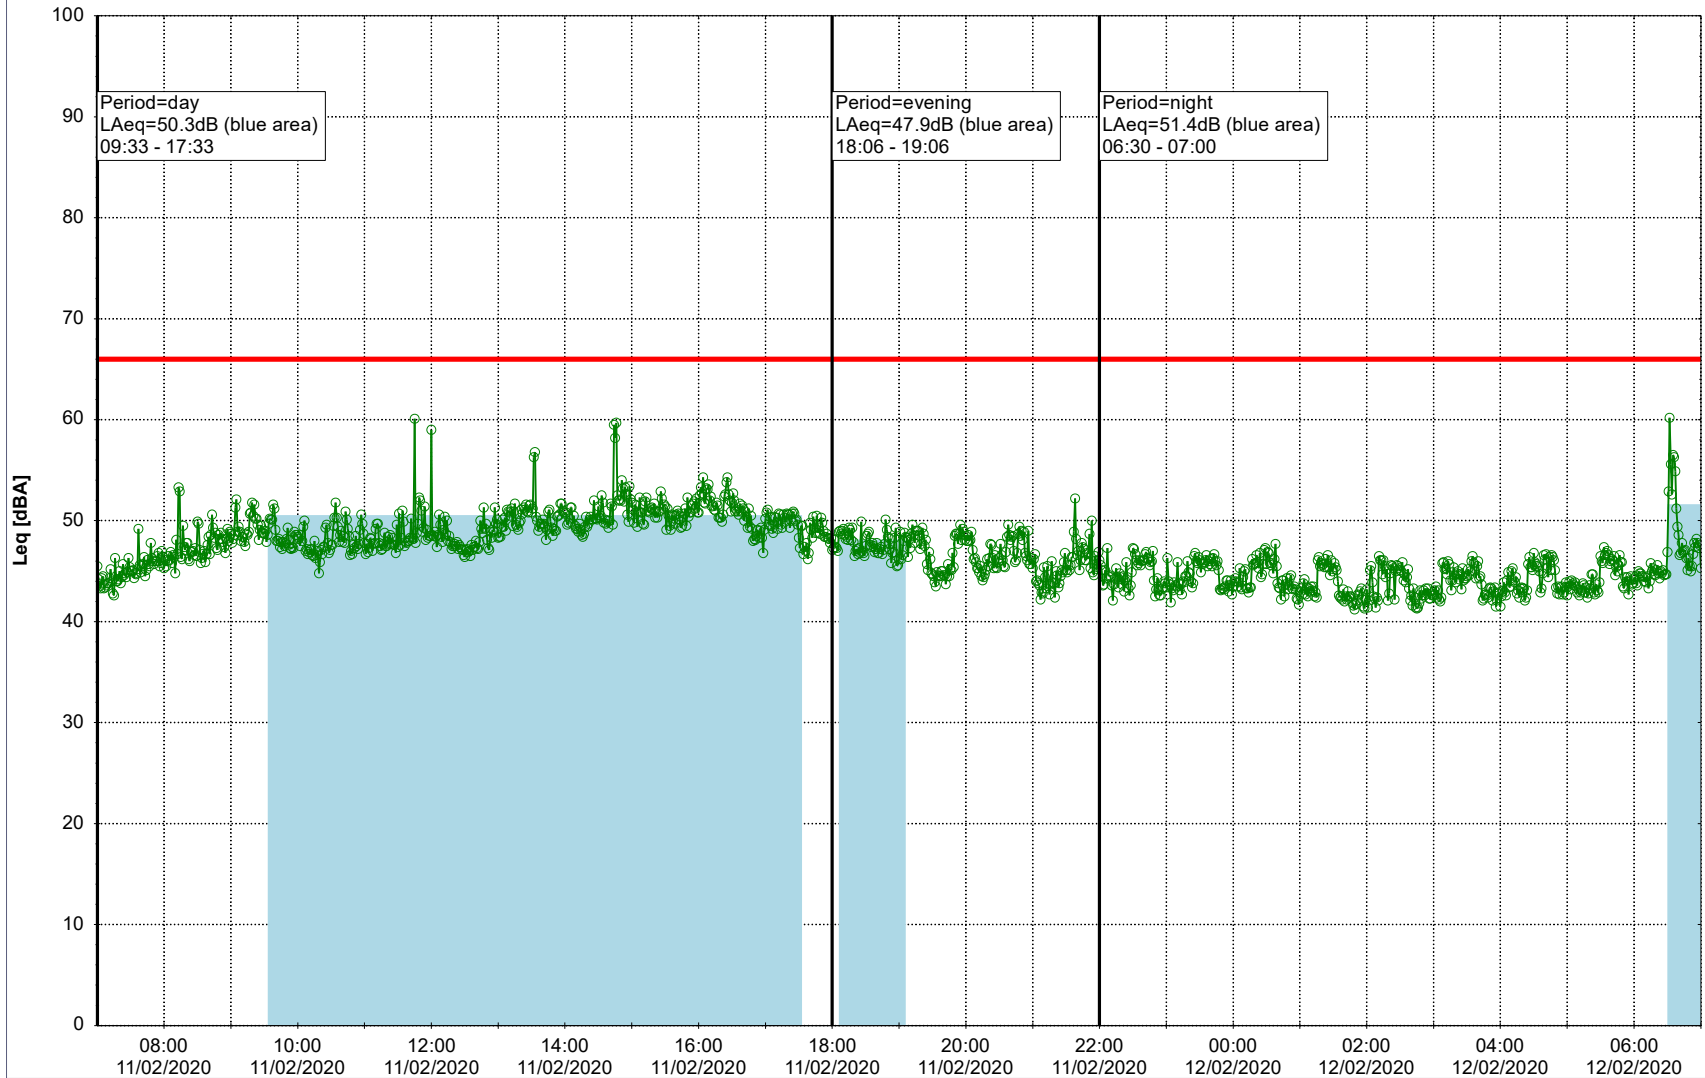

Plan View

Remarks

...

Noise Time Related Diagram

11/02/2020
12/02/2020

○○○○ EBR-OVK_NS01

Project: Kronos Sydhavnen
Construction: Enghave Brygge
Location: N-V

Plan View

Remarks

...

Noise Time Related Diagram

12/02/2020
13/02/2020

○○○ EBR-OVK_NS01

Project: Kronos Sydhavnen
Construction: Enghave Brygge
Location: N-V

Plan View

Remarks

...

Noise Time Related Diagram

13/02/2020
14/02/2020

○○○ EBR-OVK_NS01

Project: Kronos Sydhavnen
Construction: Enghave Brygge
Location: N-V

Plan View

Remarks

...

Noise Time Related Diagram

14/02/2020
15/02/2020

○○○○ EBR-OVK_NS01

Project: Kronos Sydhavnen
Construction: Enghave Brygge
Location: N-V

Plan View

Remarks

...

Noise Time Related Diagram