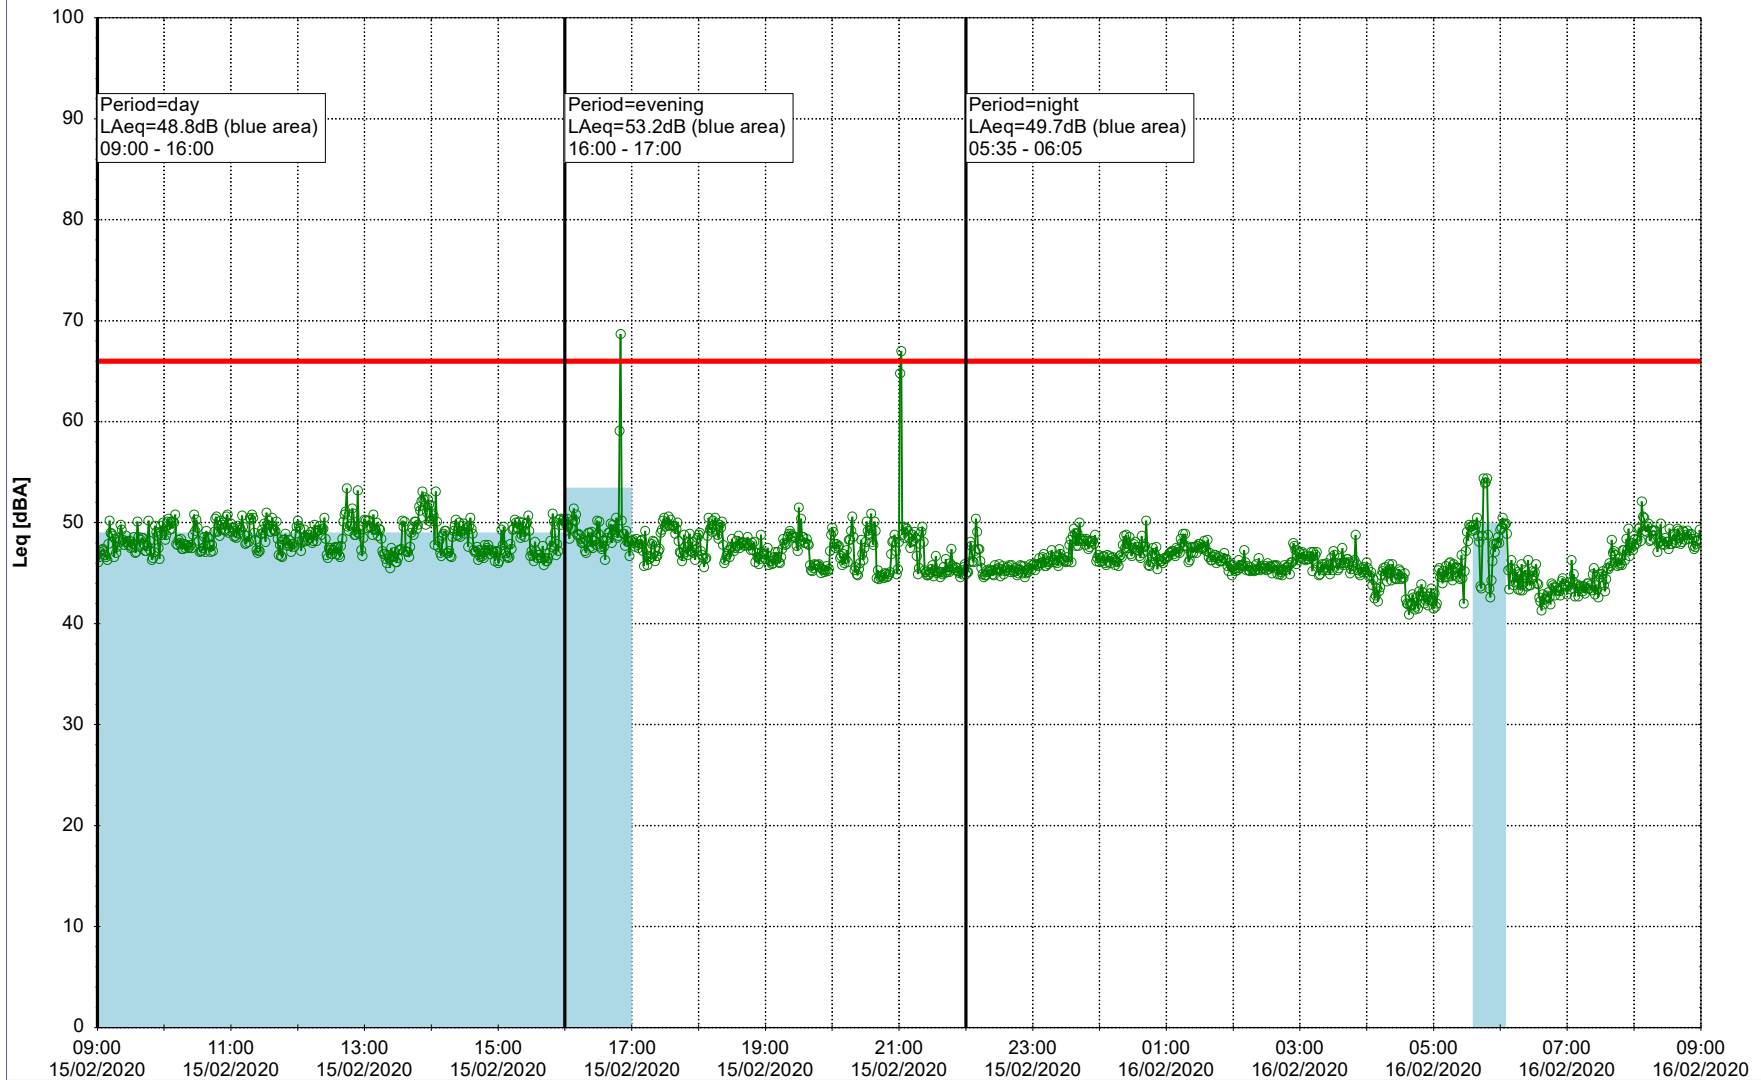

Noise Time Related Diagram

14/02/2020
15/02/2020

○○○○ EBR-OVK_NS01

Project: Kronos Sydhavnen
Construction: Enghave Brygge
Location: N-V

Plan View

Remarks

...

Noise Time Related Diagram

15/02/2020

16/02/2020

○○○ EBR-OVK_NS01

Project: Kronos Sydhavnen
Construction: Enghave Brygge
Location: N-V

Plan View

Remarks

...

Noise Time Related Diagram