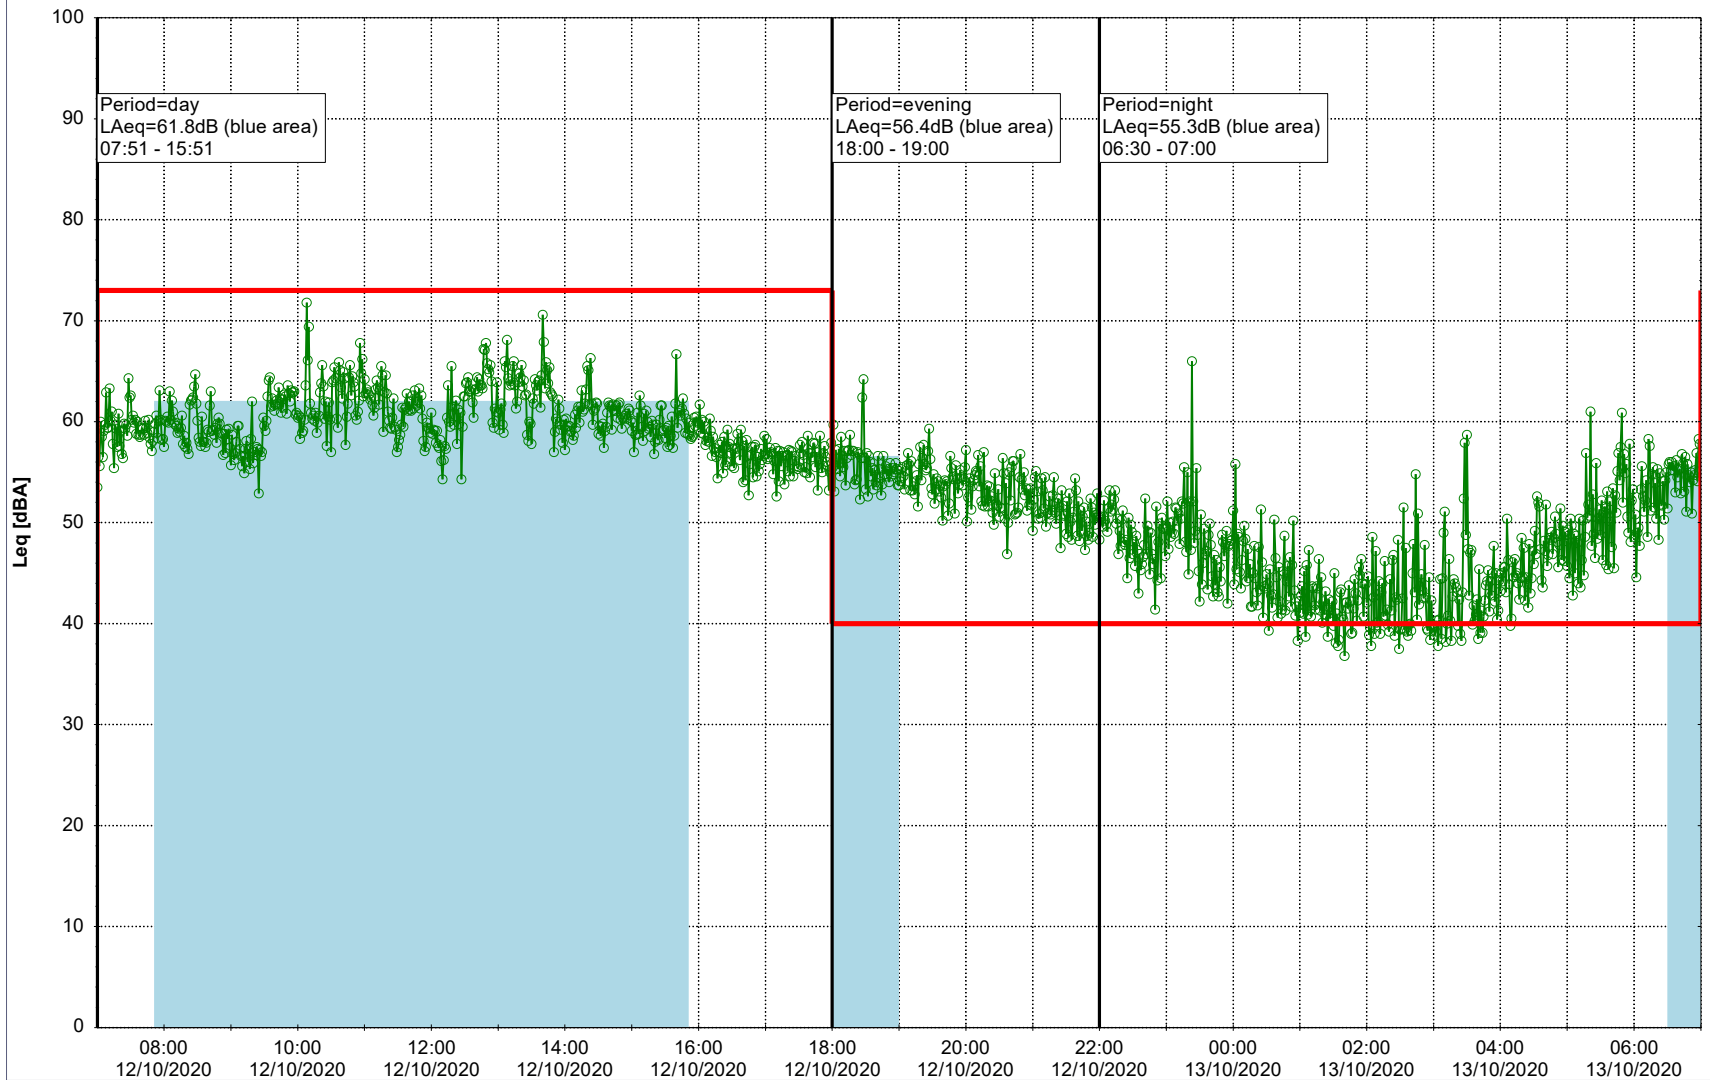

Project: Kronos Sydhavnen  
Construction: Havneholmen  
Location: N-V

Plan View

Remarks

...

### Noise Time Related Diagram

12/10/2020  
13/10/2020

○ ○ ○ ○ HOL\_NS01

**Project:** Kronos Sydhavnen  
**Construction:** Havneholmen  
**Location:** N-V

Plan View

Remarks

...

### Noise Time Related Diagram

13/10/2020  
14/10/2020

○ ○ ○ ○ HOL\_NS01

**Project:** Kronos Sydhavnen  
**Construction:** Havneholmen  
**Location:** N-V

Plan View

Remarks

...