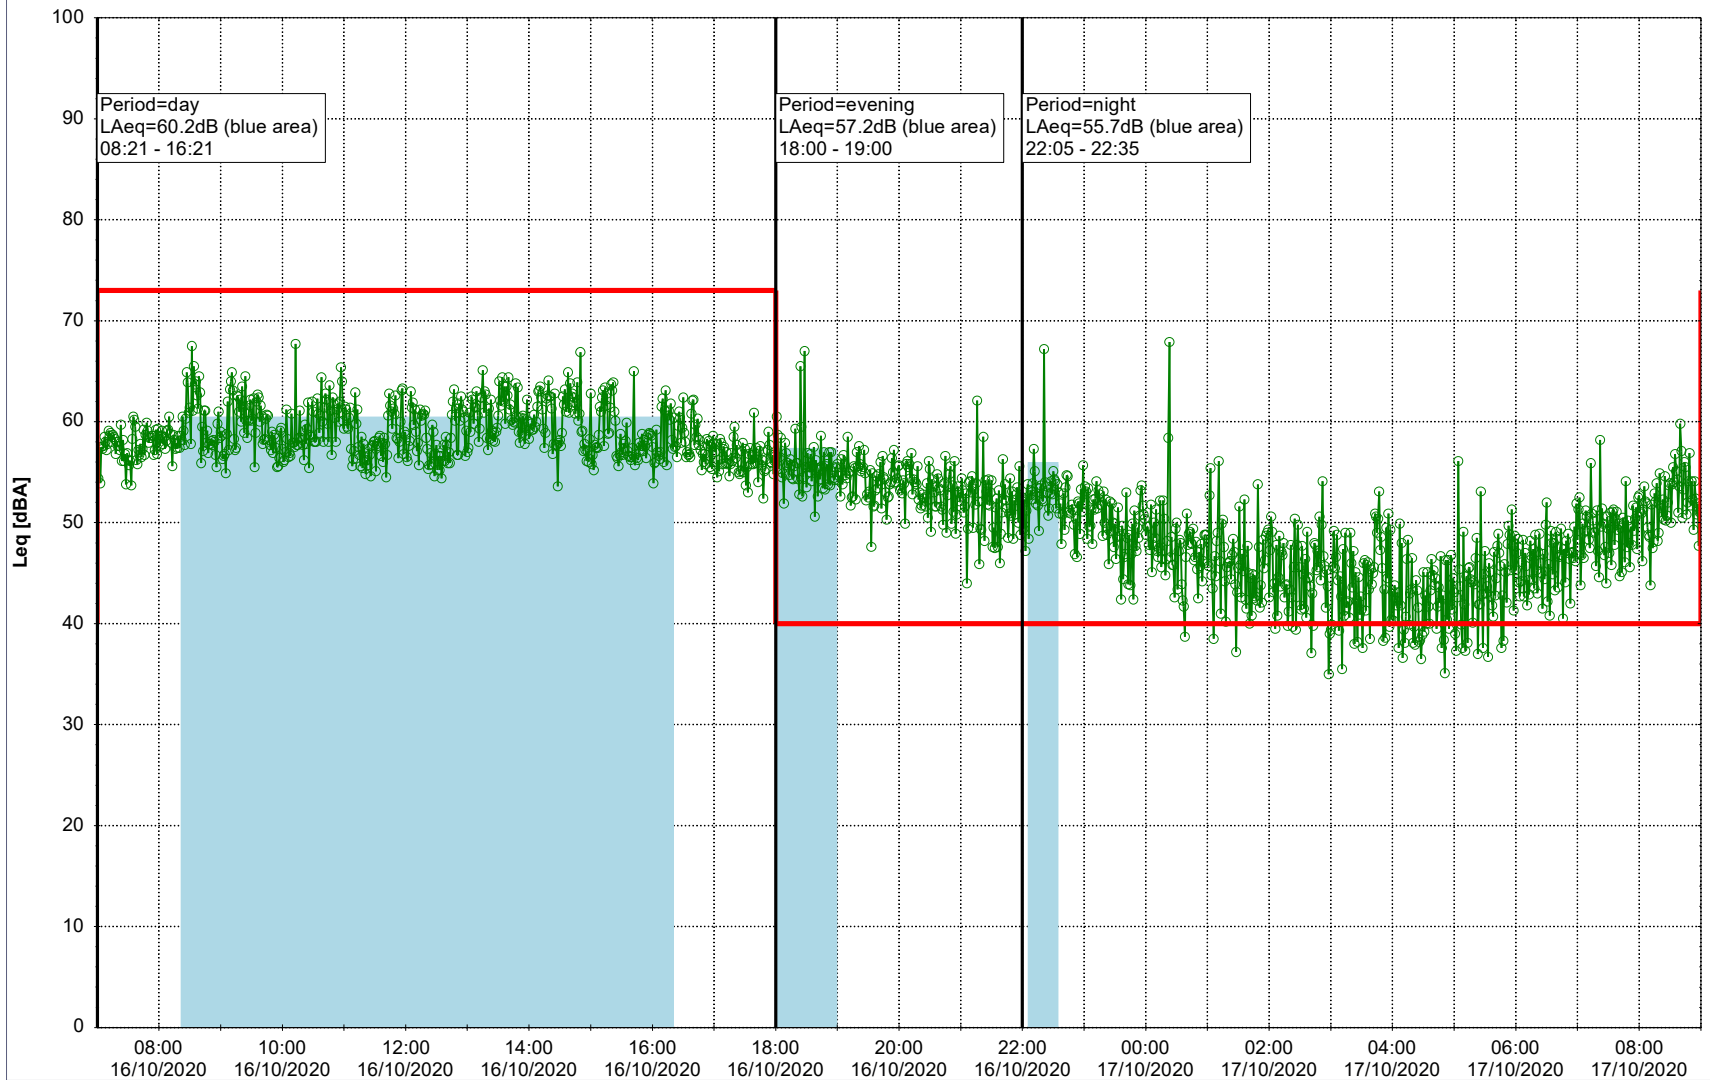

### Noise Time Related Diagram

15/10/2020  
16/10/2020

○ ○ ○ ○ HOL\_NS01

Project: Kronos Sydhavnen  
Construction: Havneholmen  
Location: N-V

Plan View

Remarks

...

### Noise Time Related Diagram

16/10/2020  
17/10/2020

o o o o HOL\_NS01

**Project:** Kronos Sydhavnen  
**Construction:** Havneholmen  
**Location:** N-V

Plan View

Remarks

...