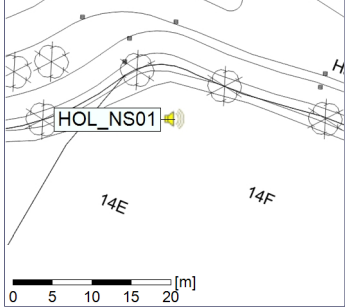

Project: Kronos Sydhavnen
Construction: Havneholmen
Location: N-V

Plan View