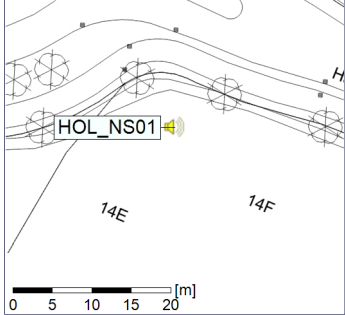

### Noise Time Related Diagram

15/10/2020  
16/10/2020

○ ○ ○ ○ HOL\_NS01

Project: Kronos Sydhavnen  
Construction: Havneholmen  
Location: N-V

Plan View

Remarks

...