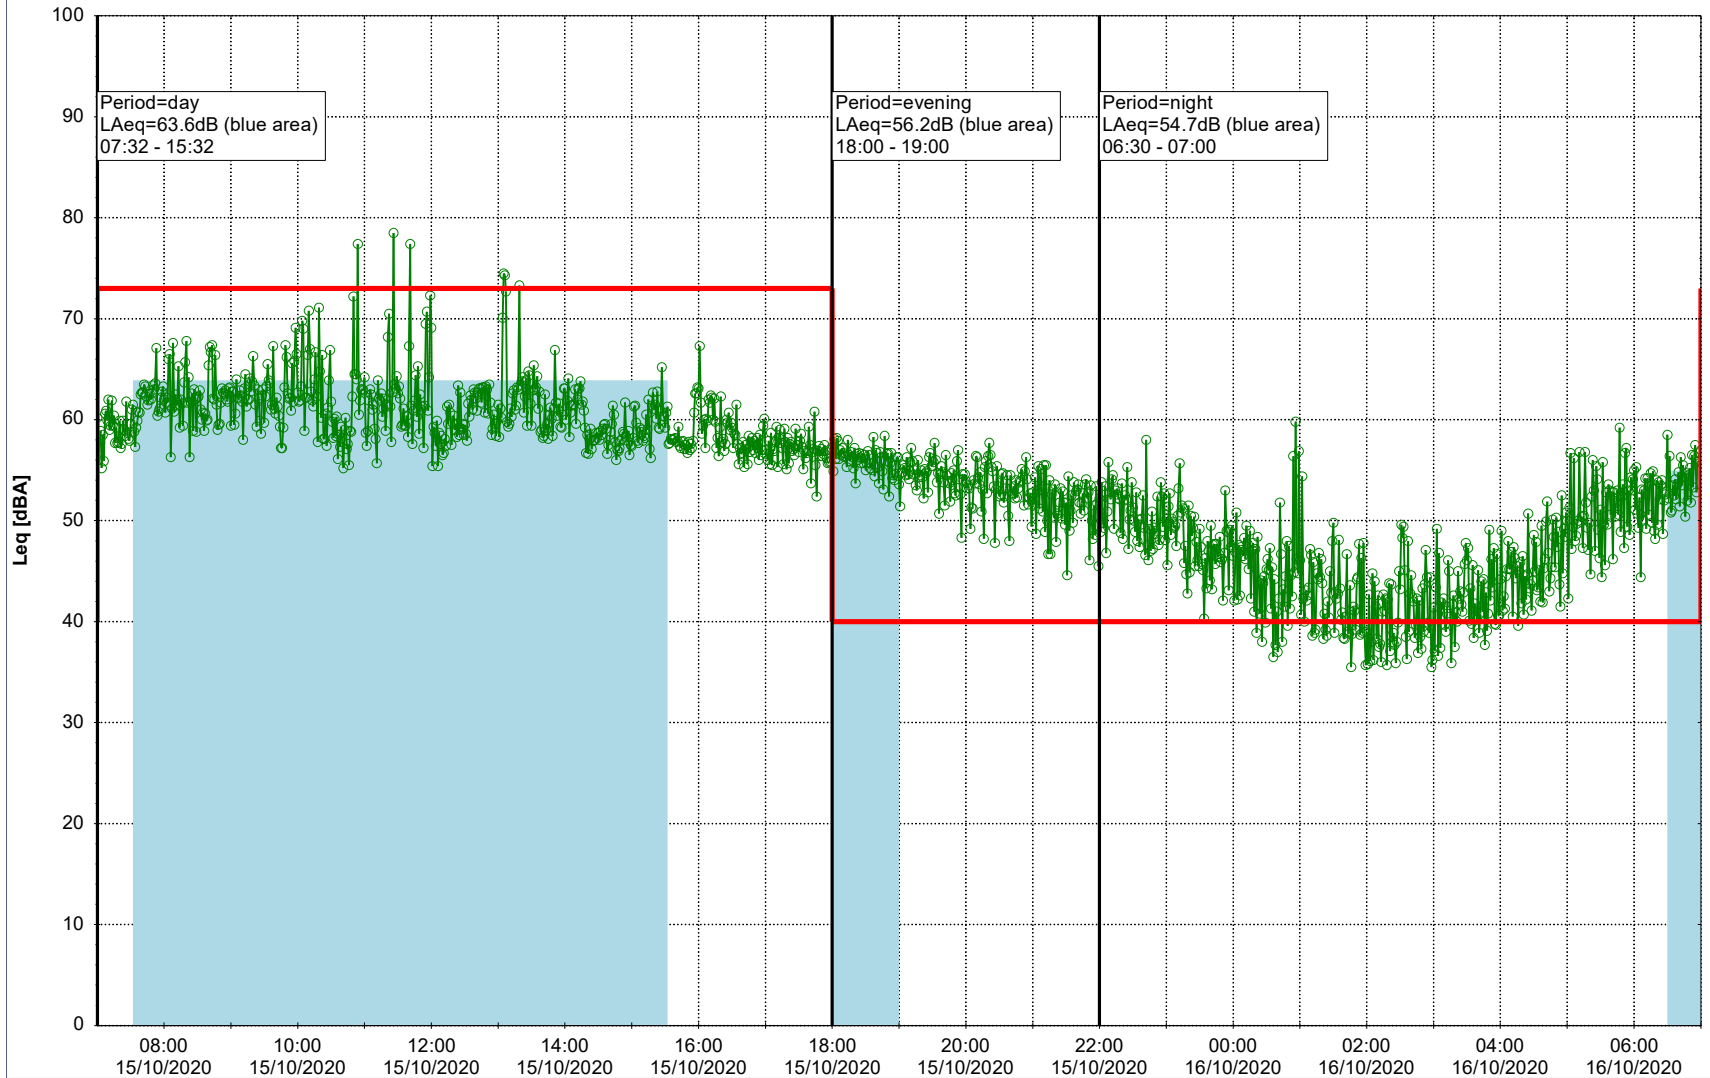

### Noise Time Related Diagram

14/10/2020  
15/10/2020

○ ○ ○ ○ HOL\_NS01

**Project:** Kronos Sydhavnen  
**Construction:** Havneholmen  
**Location:** N-V

Plan View

Remarks

...

### Noise Time Related Diagram

15/10/2020  
16/10/2020

○ ○ ○ ○ HOL\_NS01

Project: Kronos Sydhavnen  
Construction: Havneholmen  
Location: N-V

Plan View

Remarks

...