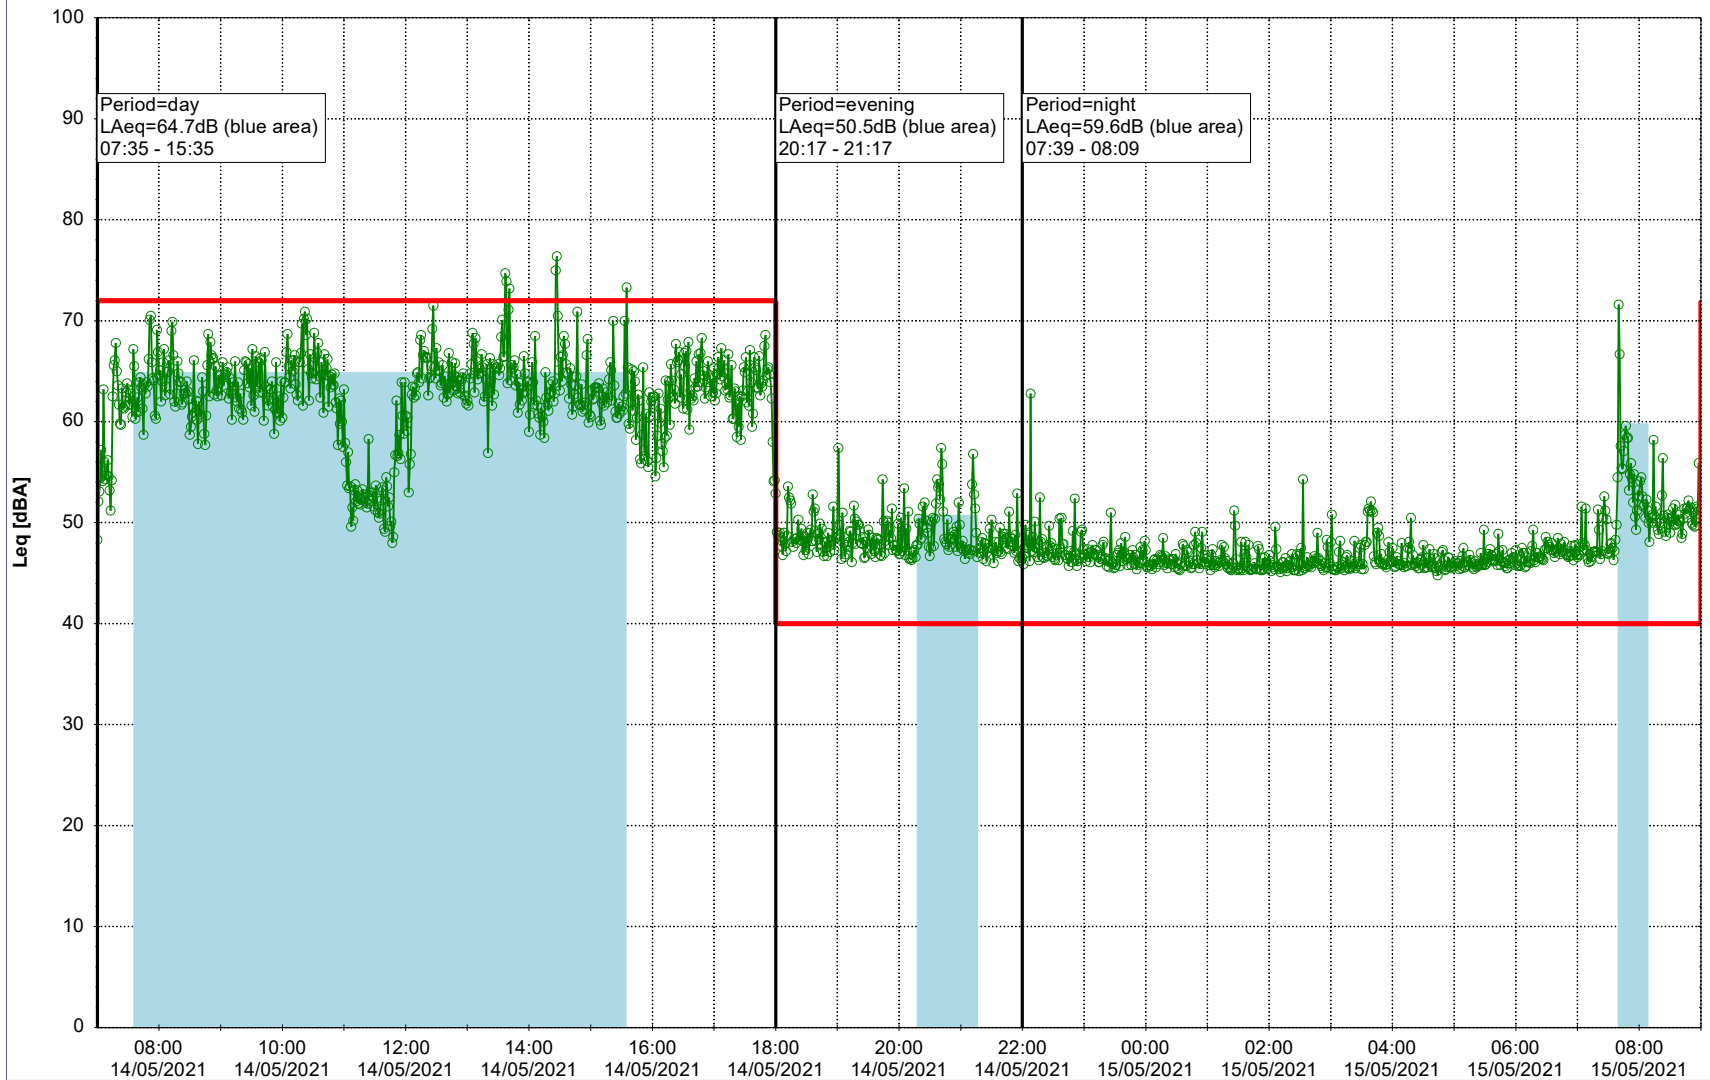

...

Noise Time Related Diagram

○○○○ MOP_NS01

Project: Kronos Sydhavnen
Construction: Mozarts Plads
Location: N-V

Plan View

Remarks

...

Noise Time Related Diagram

14/05/2021
15/05/2021

○○○○ MOP_NS01

Project: Kronos Sydhavnen
Construction: Mozarts Plads
Location: N-V

15/05/2021
16/05/2021

Plan View

Remarks

...

Noise Time Related Diagram

○○○ MOP_NS01

Project: Kronos Sydhavnen
Construction: Mozarts Plads
Location: N-V

Plan View

Remarks

...

Noise Time Related Diagram

16/05/2021
17/05/2021

○○○○ MOP_NS01