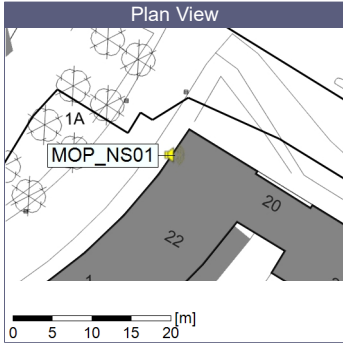

Project: Kronos Sydhavnen
Construction: Mozarts Plads
Location: N-V

12/05/2021
13/05/2021

Noise Time Related Diagram

○○○○ MOP_NS01