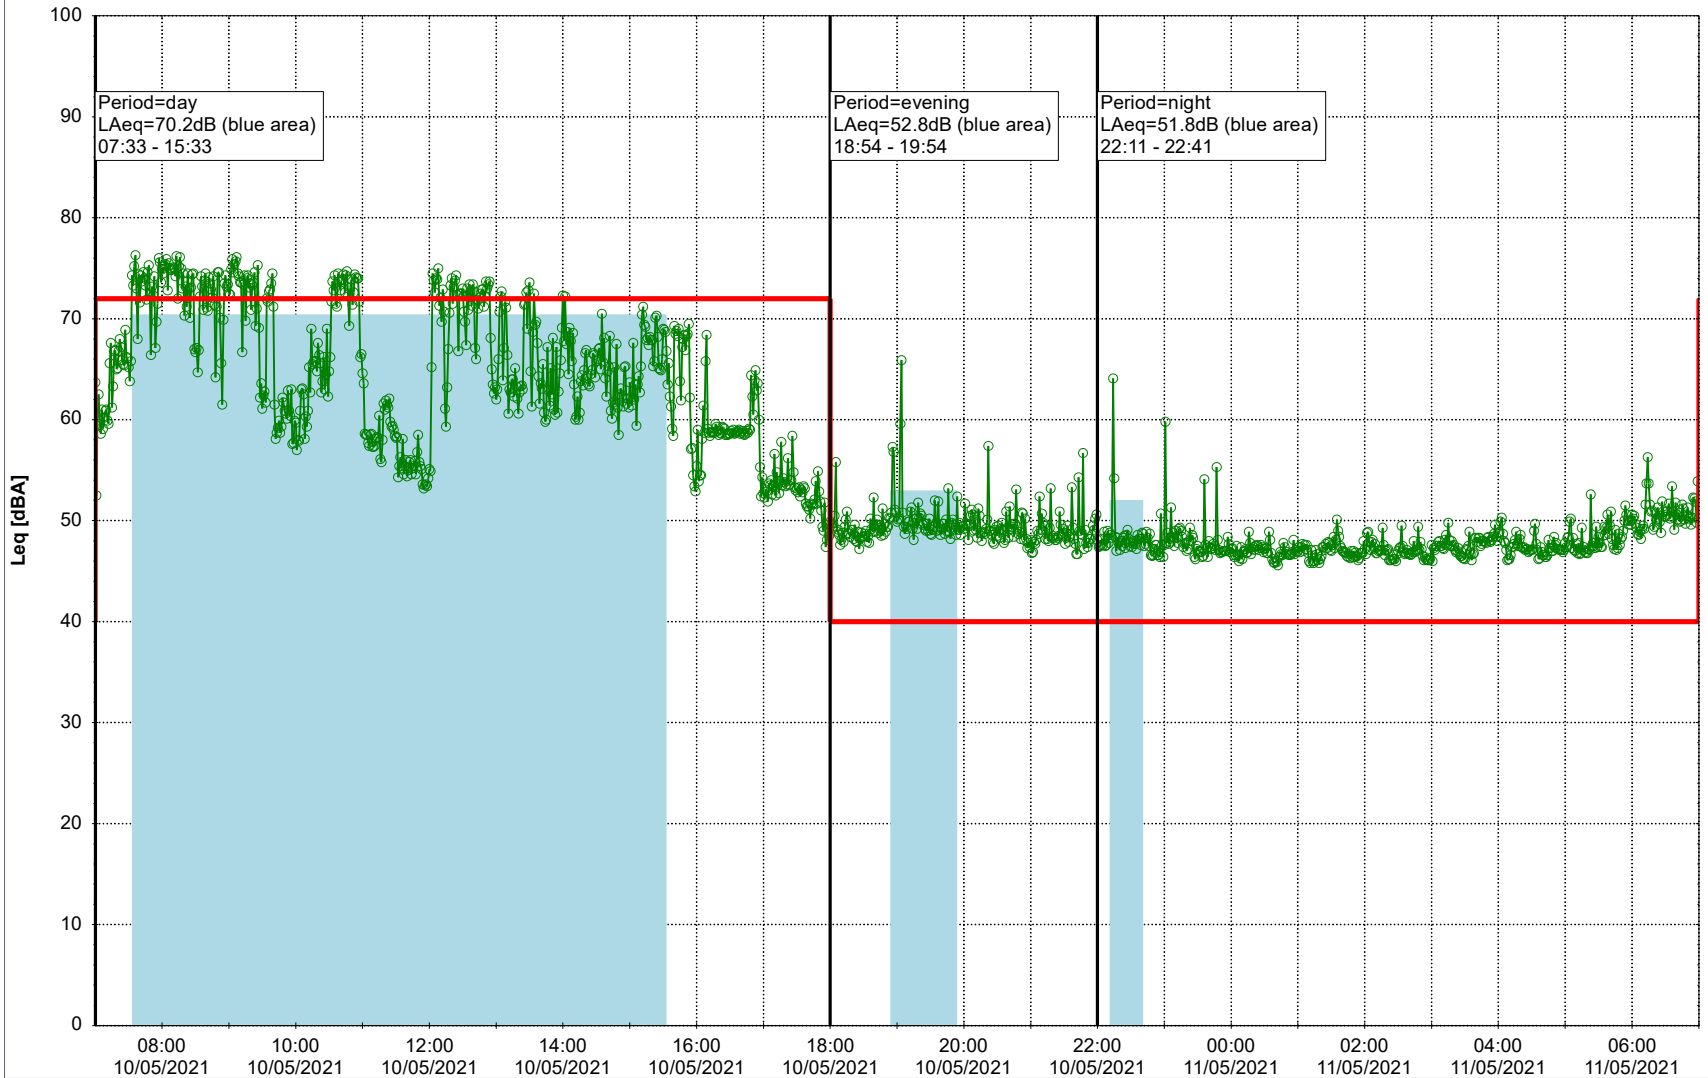

Noise Time Related Diagram

10/05/2021
11/05/2021

○○○○ MOP_NS01