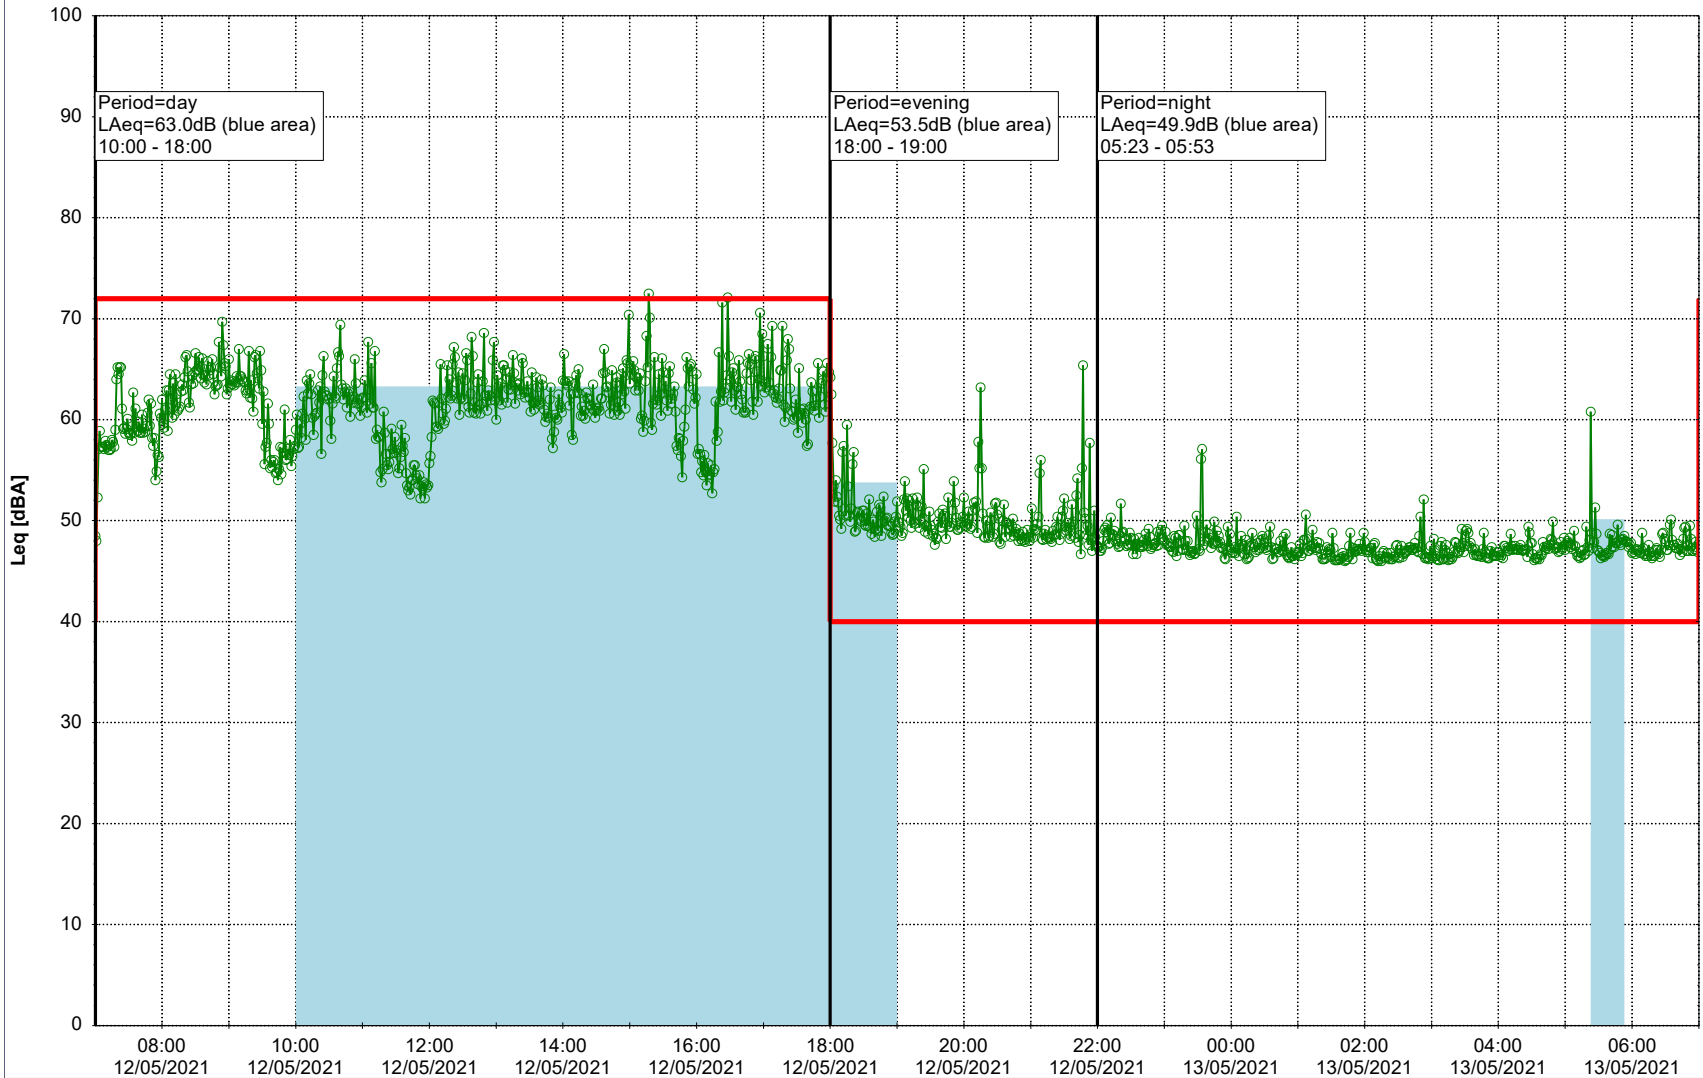

11/05/2021
12/05/2021

Plan View

Remarks

...

Noise Time Related Diagram

○○○○ MOP_NS01

Project: Kronos Sydhavnen
Construction: Mozarts Plads
Location: N-V

12/05/2021
13/05/2021

Noise Time Related Diagram

○○○○ MOP_NS01

Remarks

...

Project: Kronos Sydhavnen
Construction: Mozarts Plads
Location: N-V

13/05/2021
14/05/2021

Plan View

Remarks

...

Noise Time Related Diagram

○○○○ MOP_NS01

Project: Kronos Sydhavnen
Construction: Mozarts Plads
Location: N-V

Plan View

Remarks

...

Noise Time Related Diagram