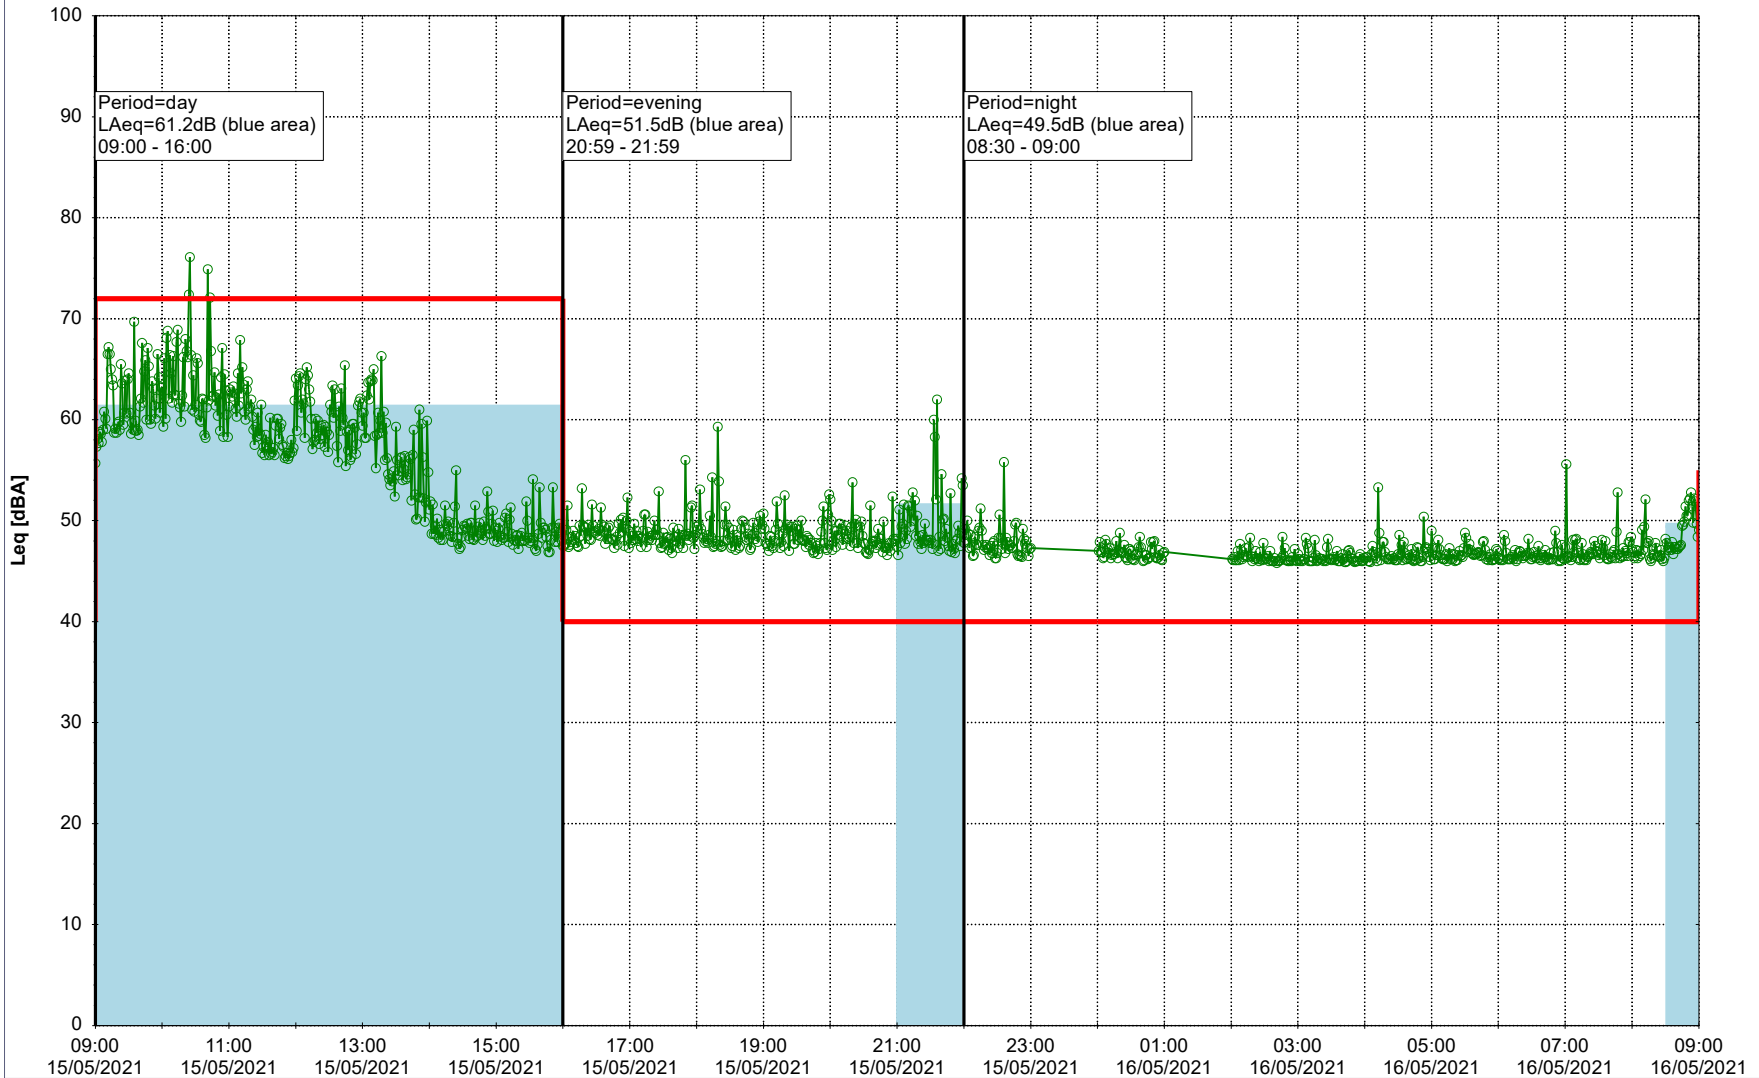

14/05/2021
15/05/2021

○○○○ MOP_NS01

Project: Kronos Sydhavnen
Construction: Mozarts Plads
Location: N-V

15/05/2021
16/05/2021

Plan View

Remarks

...

Noise Time Related Diagram

○○○ MOP_NS01

Project: Kronos Sydhavnen
Construction: Mozarts Plads
Location: N-V

Plan View

Remarks

...

Noise Time Related Diagram

16/05/2021
17/05/2021

○○○○ MOP_NS01