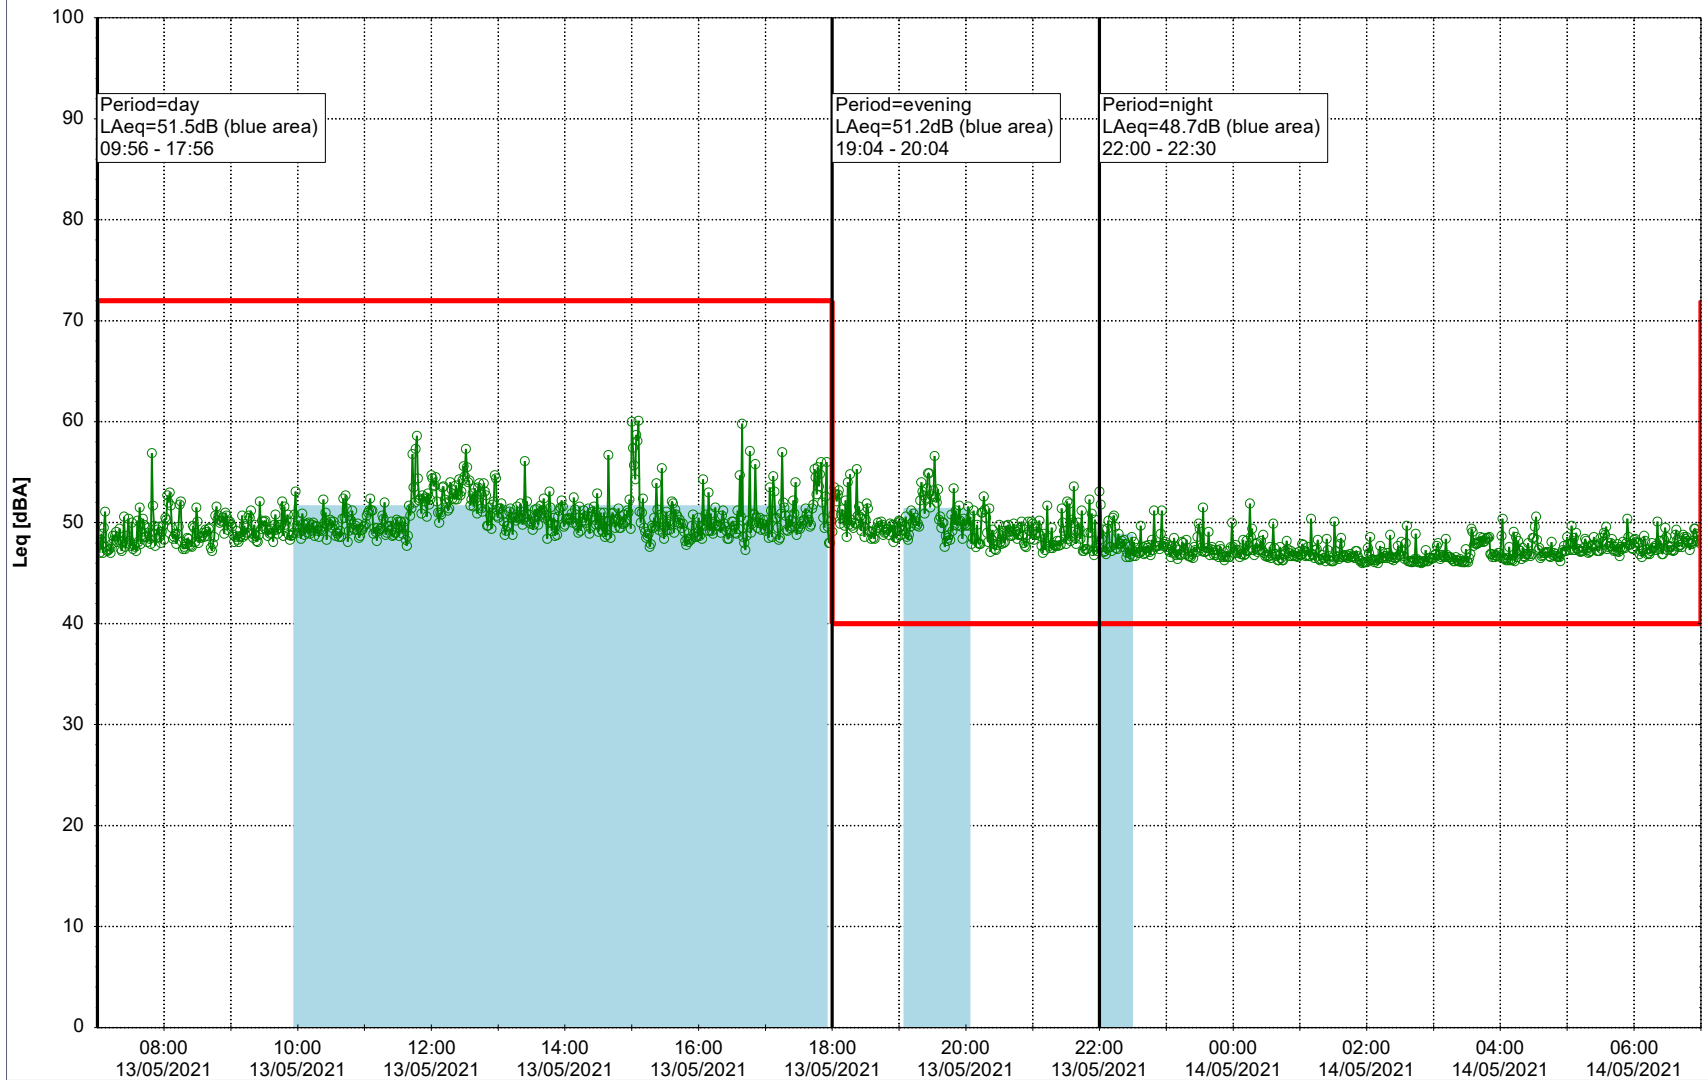

Noise Time Related Diagram

○○○○ MOP_NS01

Remarks

...

Project: Kronos Sydhavnen
Construction: Mozarts Plads
Location: N-V

13/05/2021
14/05/2021

Plan View

Remarks

...

Noise Time Related Diagram

○○○○ MOP_NS01

Project: Kronos Sydhavnen
Construction: Mozarts Plads
Location: N-V

Plan View

Remarks

...

Noise Time Related Diagram