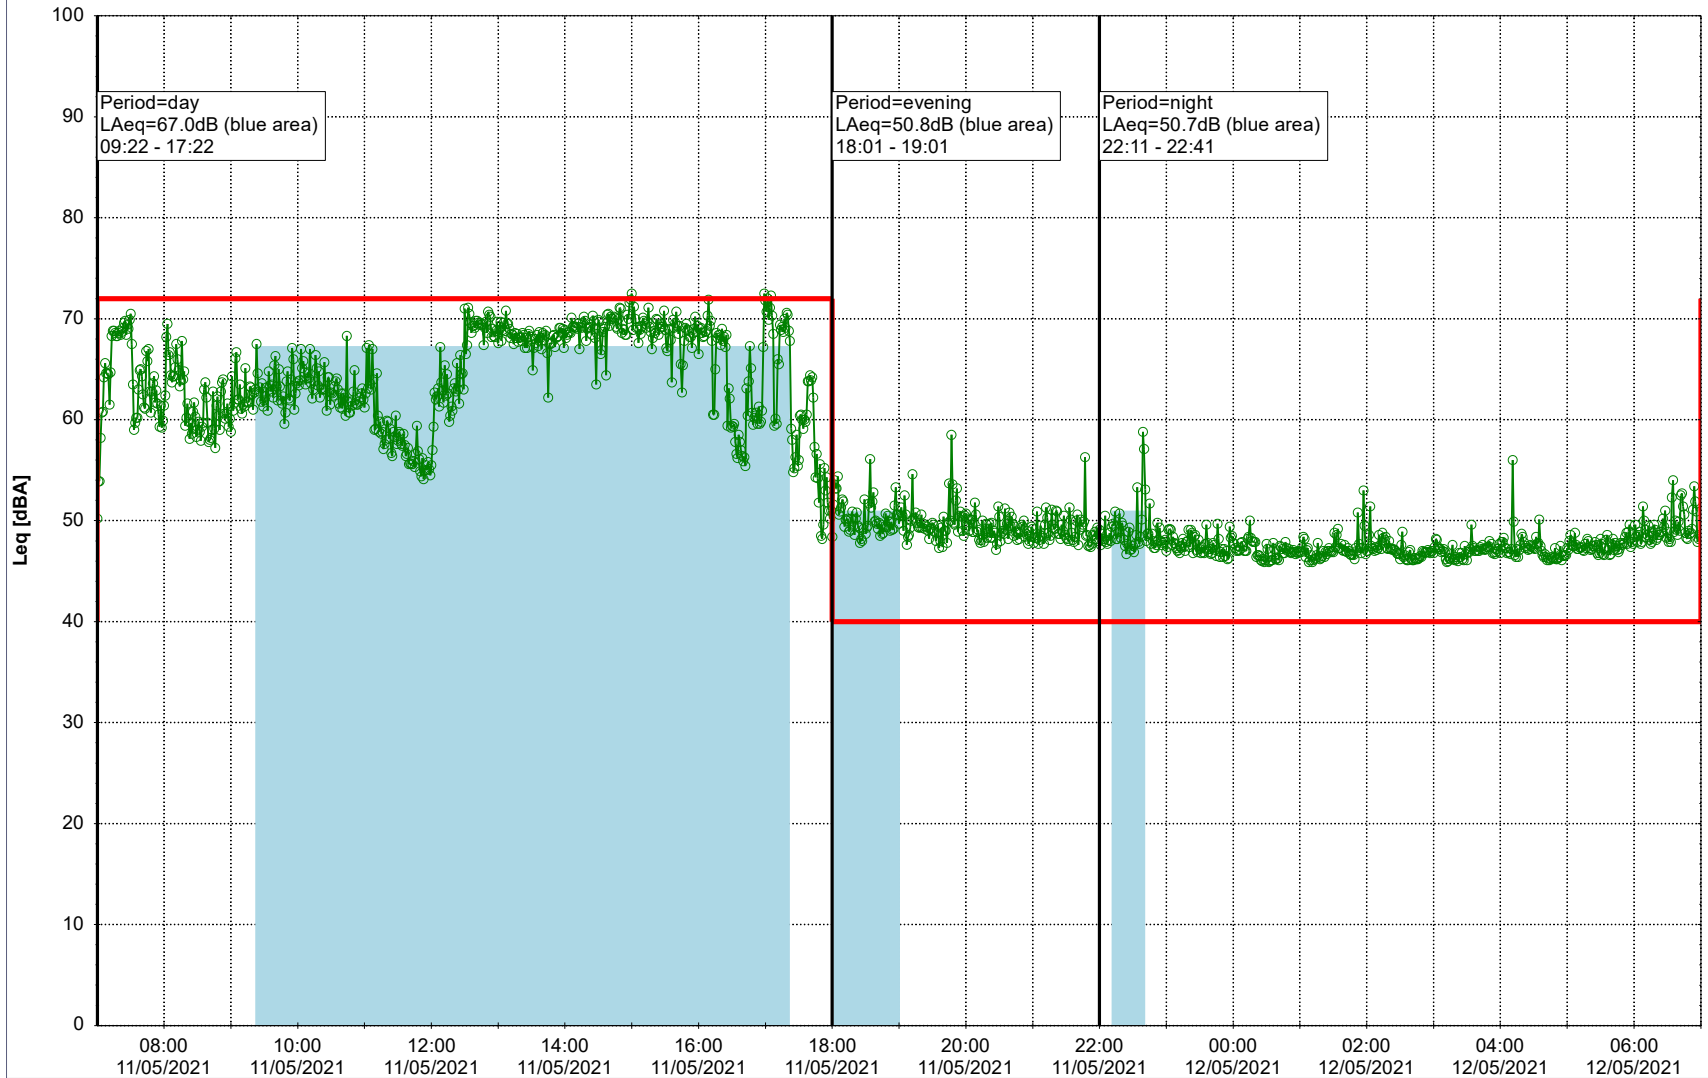

11/05/2021
12/05/2021

Plan View

Remarks

...

Noise Time Related Diagram

○○○○ MOP_NS01

Project: Kronos Sydhavnen
Construction: Mozarts Plads
Location: N-V

12/05/2021
13/05/2021

Noise Time Related Diagram

○○○○ MOP_NS01

Remarks

...

Project: Kronos Sydhavnen
Construction: Mozarts Plads
Location: N-V

13/05/2021
14/05/2021

Plan View

Remarks

...

Noise Time Related Diagram

○○○○ MOP_NS01

Project: Kronos Sydhavnen
Construction: Mozarts Plads
Location: N-V

Plan View

Remarks

...

Noise Time Related Diagram