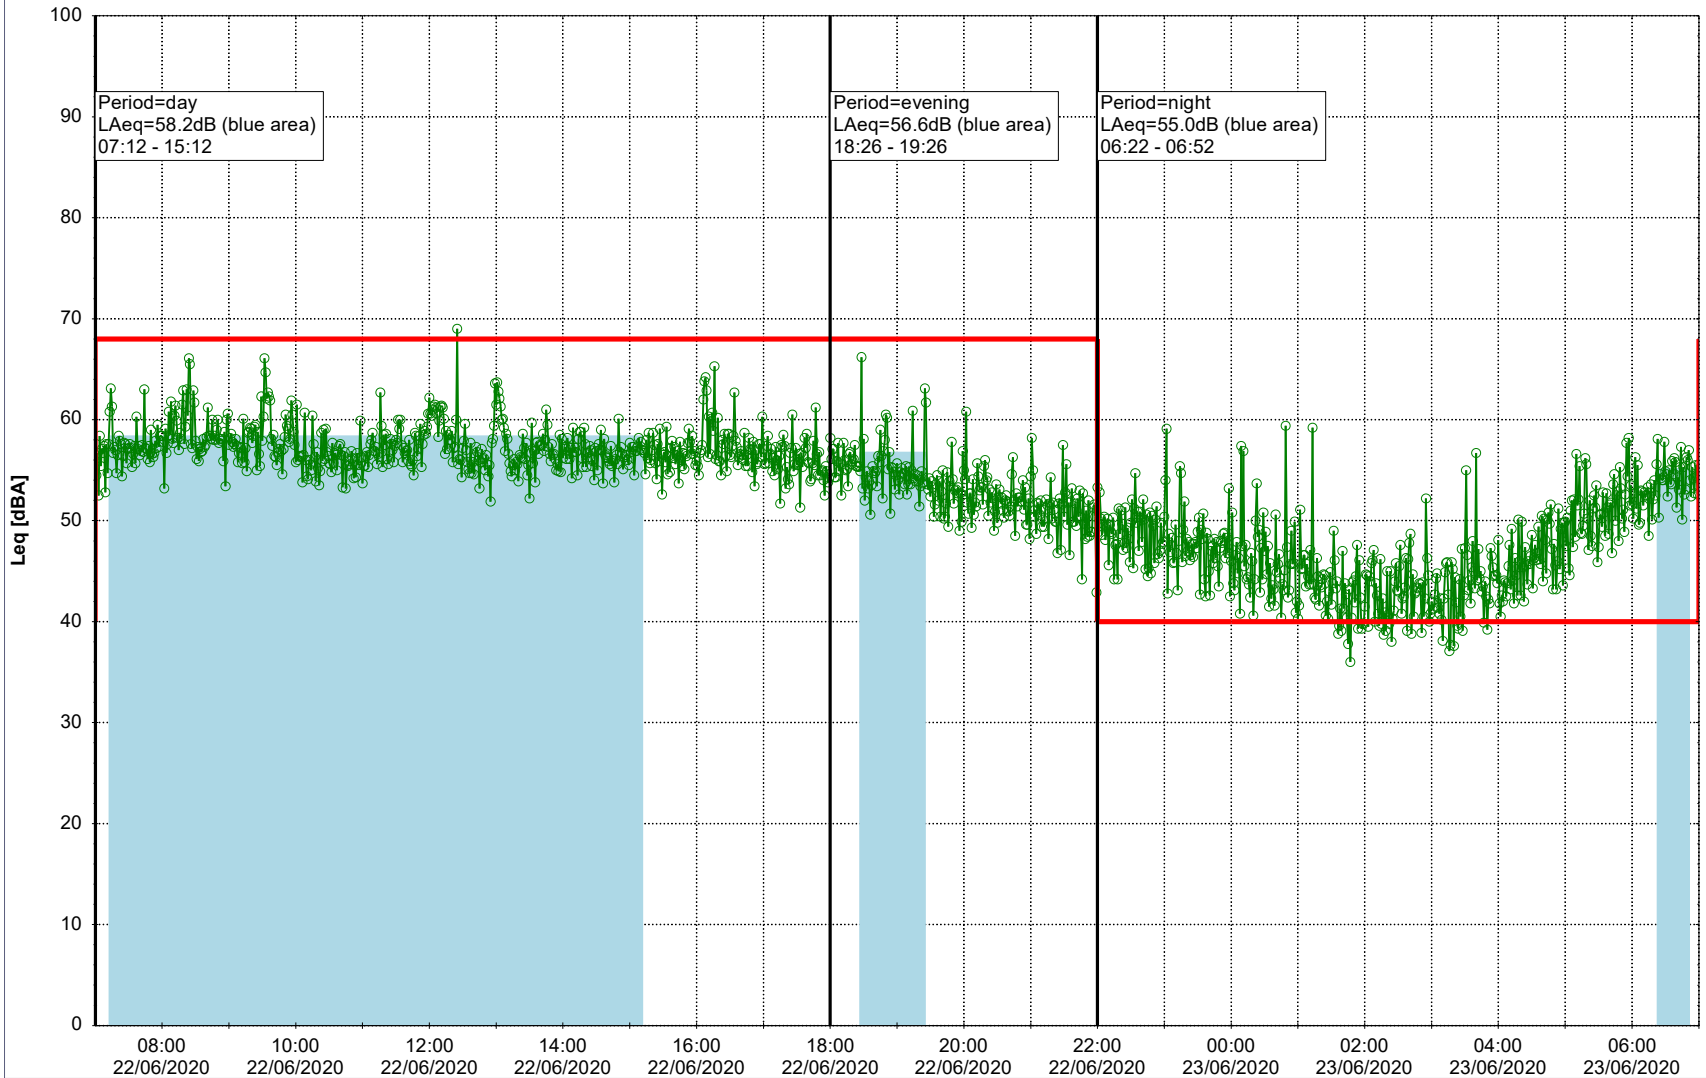

Noise Time Related Diagram

22/06/2020
23/06/2020

○ ○ ○ ○ HOL_NS01