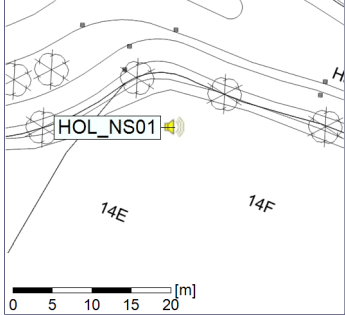

...

Noise Time Related Diagram

○ ○ ○ ○ HOL_NS01

Project: Kronos Sydhavnen
Construction: Havneholmen
Location: N-V

Plan View

Remarks

...

Noise Time Related Diagram

27/06/2020
28/06/2020

○ ○ ○ ○ HOL_NS01

Project: Kronos Sydhavnen
Construction: Havneholmen
Location: N-V

Plan View

Remarks

...

Noise Time Related Diagram

28/06/2020
29/06/2020