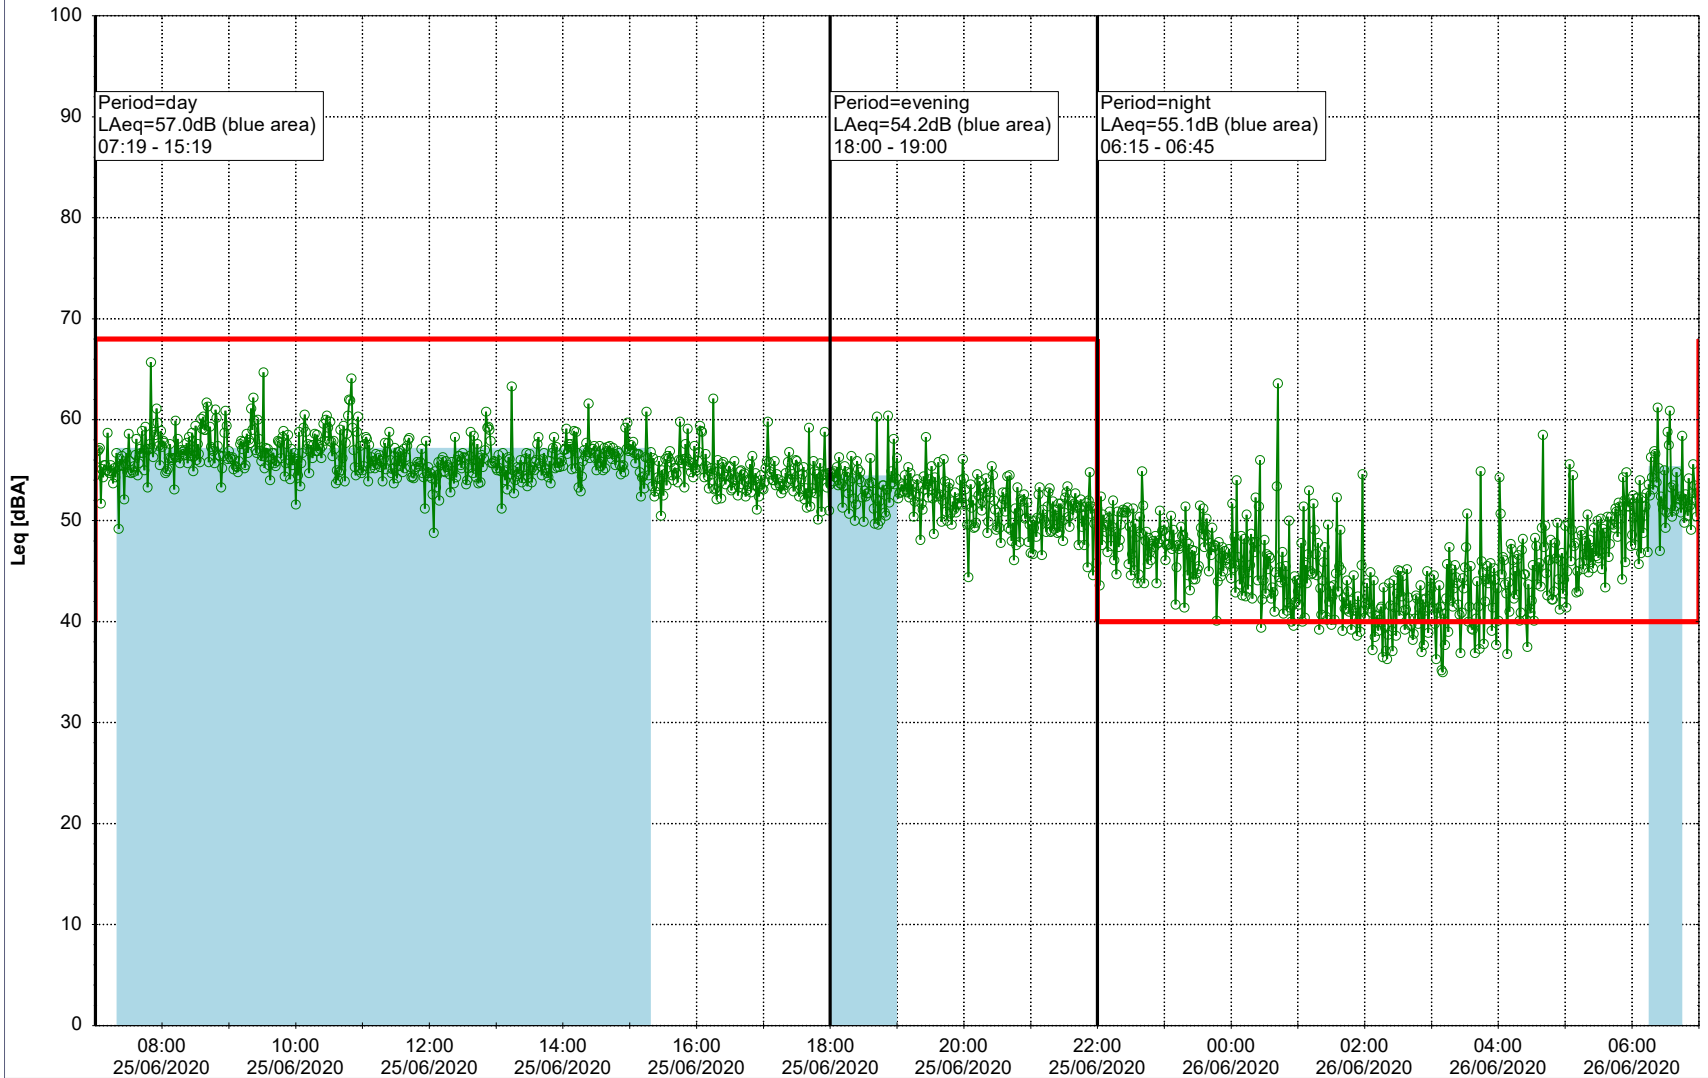

Plan View

Remarks

...

Noise Time Related Diagram

○ ○ ○ ○ HOL_NS01

Project: Kronos Sydhavnen
Construction: Havneholmen
Location: N-V

Plan View

Remarks

...

Noise Time Related Diagram

25/06/2020
26/06/2020

○ ○ ○ ○ HOL_NS01

Project: Kronos Sydhavnen
Construction: Havneholmen
Location: N-V

26/06/2020
27/06/2020

Plan View

Remarks

...

Noise Time Related Diagram

○ ○ ○ ○ HOL_NS01

Project: Kronos Sydhavnen
Construction: Havneholmen
Location: N-V

Plan View

Remarks

...

Noise Time Related Diagram