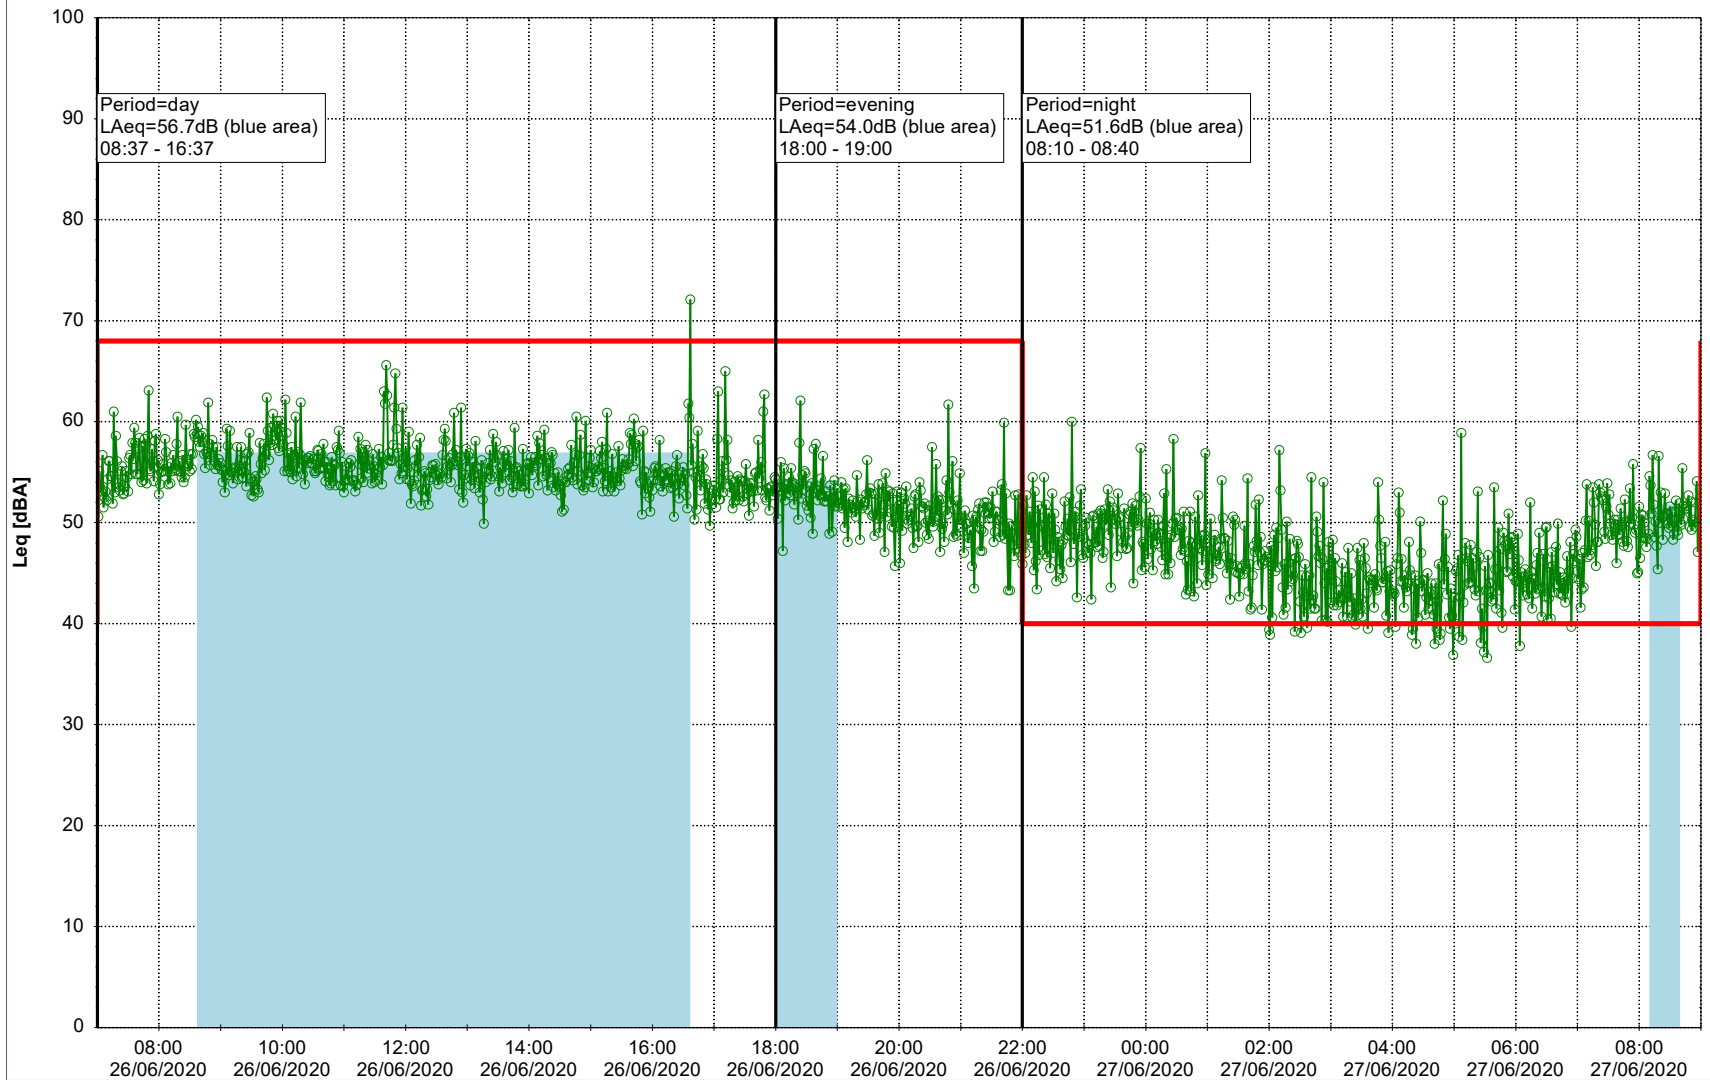

...

Noise Time Related Diagram

25/06/2020
26/06/2020

○ ○ ○ ○ HOL_NS01

Project: Kronos Sydhavnen
Construction: Havneholmen
Location: N-V

26/06/2020
27/06/2020

Plan View

Remarks

...

Noise Time Related Diagram

○ ○ ○ ○ HOL_NS01

Project: Kronos Sydhavnen
Construction: Havneholmen
Location: N-V

Plan View

Remarks

...

Noise Time Related Diagram