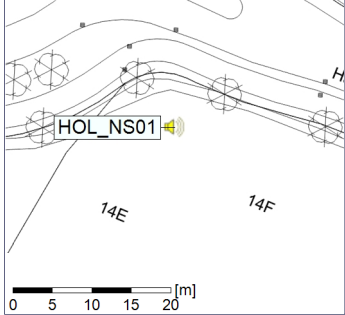

Plan View

Remarks

...

Noise Time Related Diagram

○ ○ ○ ○ HOL_NS01

Project: Kronos Sydhavnen
Construction: Havneholmen
Location: N-V

Plan View

Remarks

...

Noise Time Related Diagram

25/06/2020
26/06/2020

○ ○ ○ ○ HOL_NS01

Project: Kronos Sydhavnen
Construction: Havneholmen
Location: N-V

26/06/2020
27/06/2020

Plan View

Remarks

...

Noise Time Related Diagram

○ ○ ○ ○ HOL_NS01

Project: Kronos Sydhavnen
Construction: Havneholmen
Location: N-V

Plan View

Remarks

...

Noise Time Related Diagram