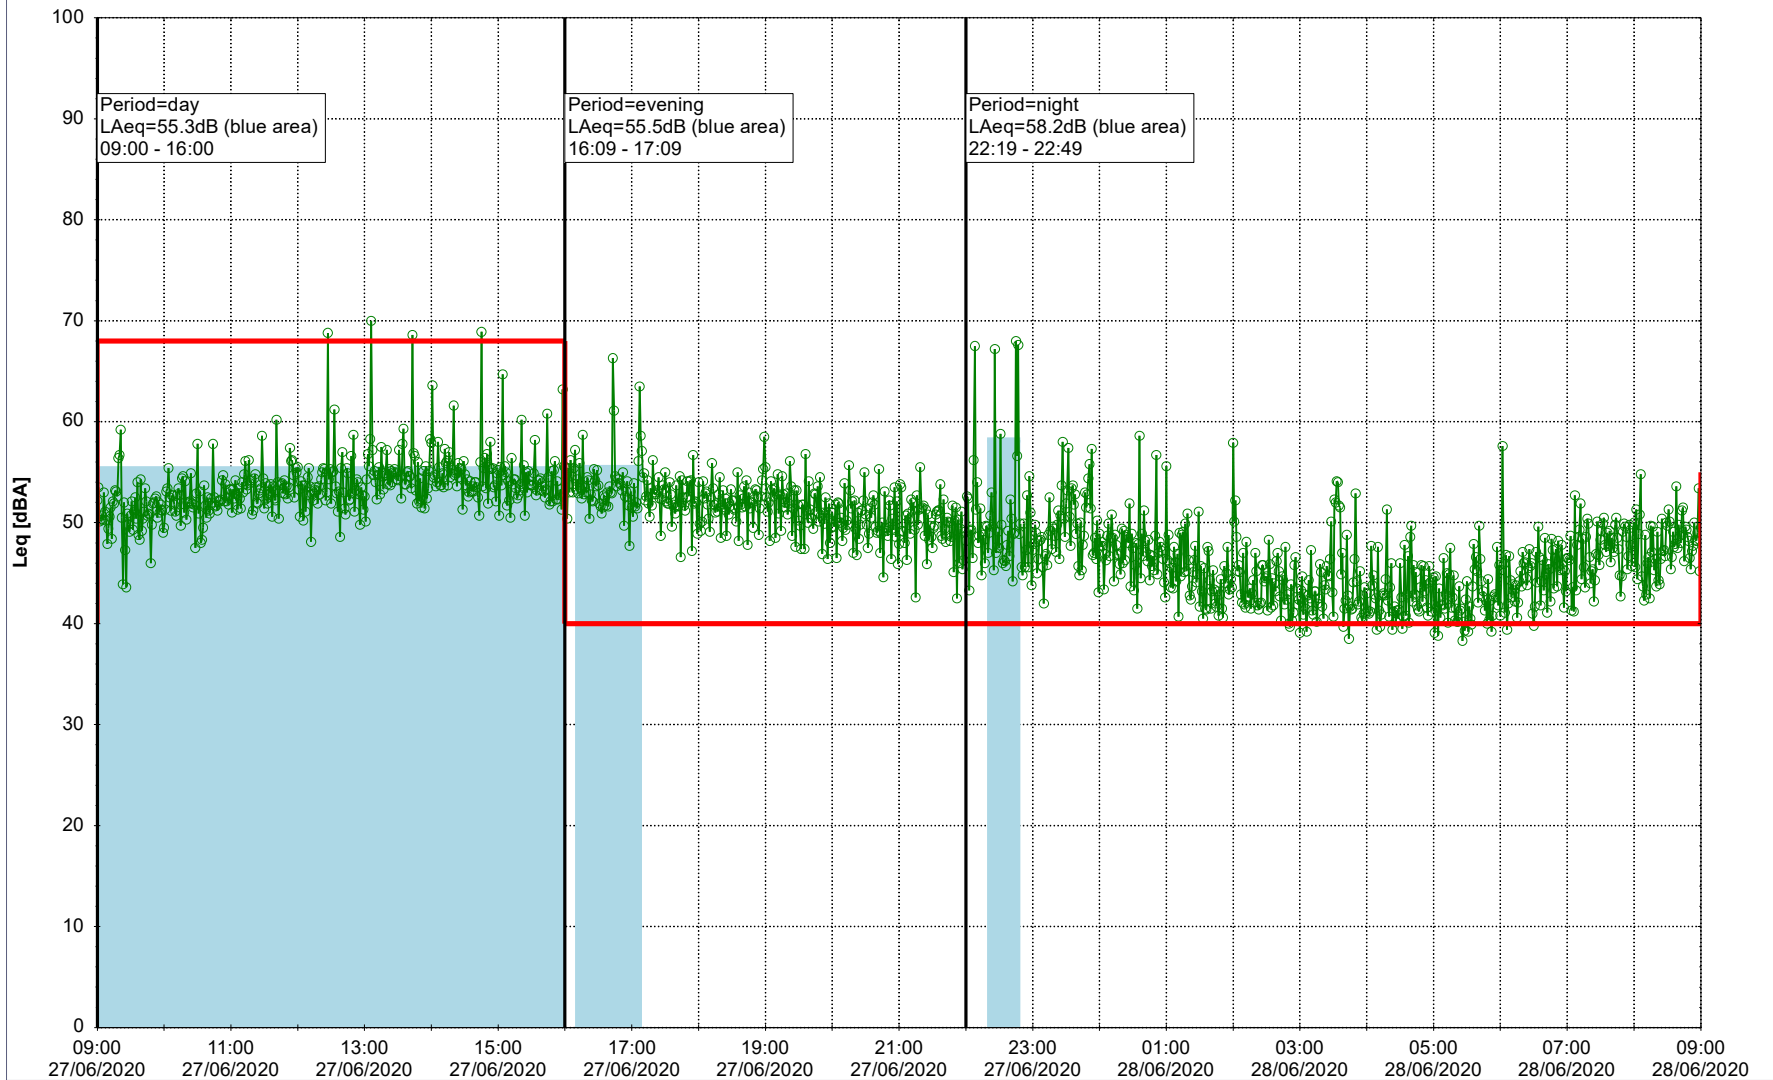

...

Noise Time Related Diagram

○ ○ ○ ○ HOL_NS01

Project: Kronos Sydhavnen
Construction: Havneholmen
Location: N-V

Plan View

Remarks

...

Noise Time Related Diagram

27/06/2020
28/06/2020

○ ○ ○ ○ HOL_NS01

Project: Kronos Sydhavnen
Construction: Havneholmen
Location: N-V

Plan View

Remarks

...

Noise Time Related Diagram

28/06/2020
29/06/2020