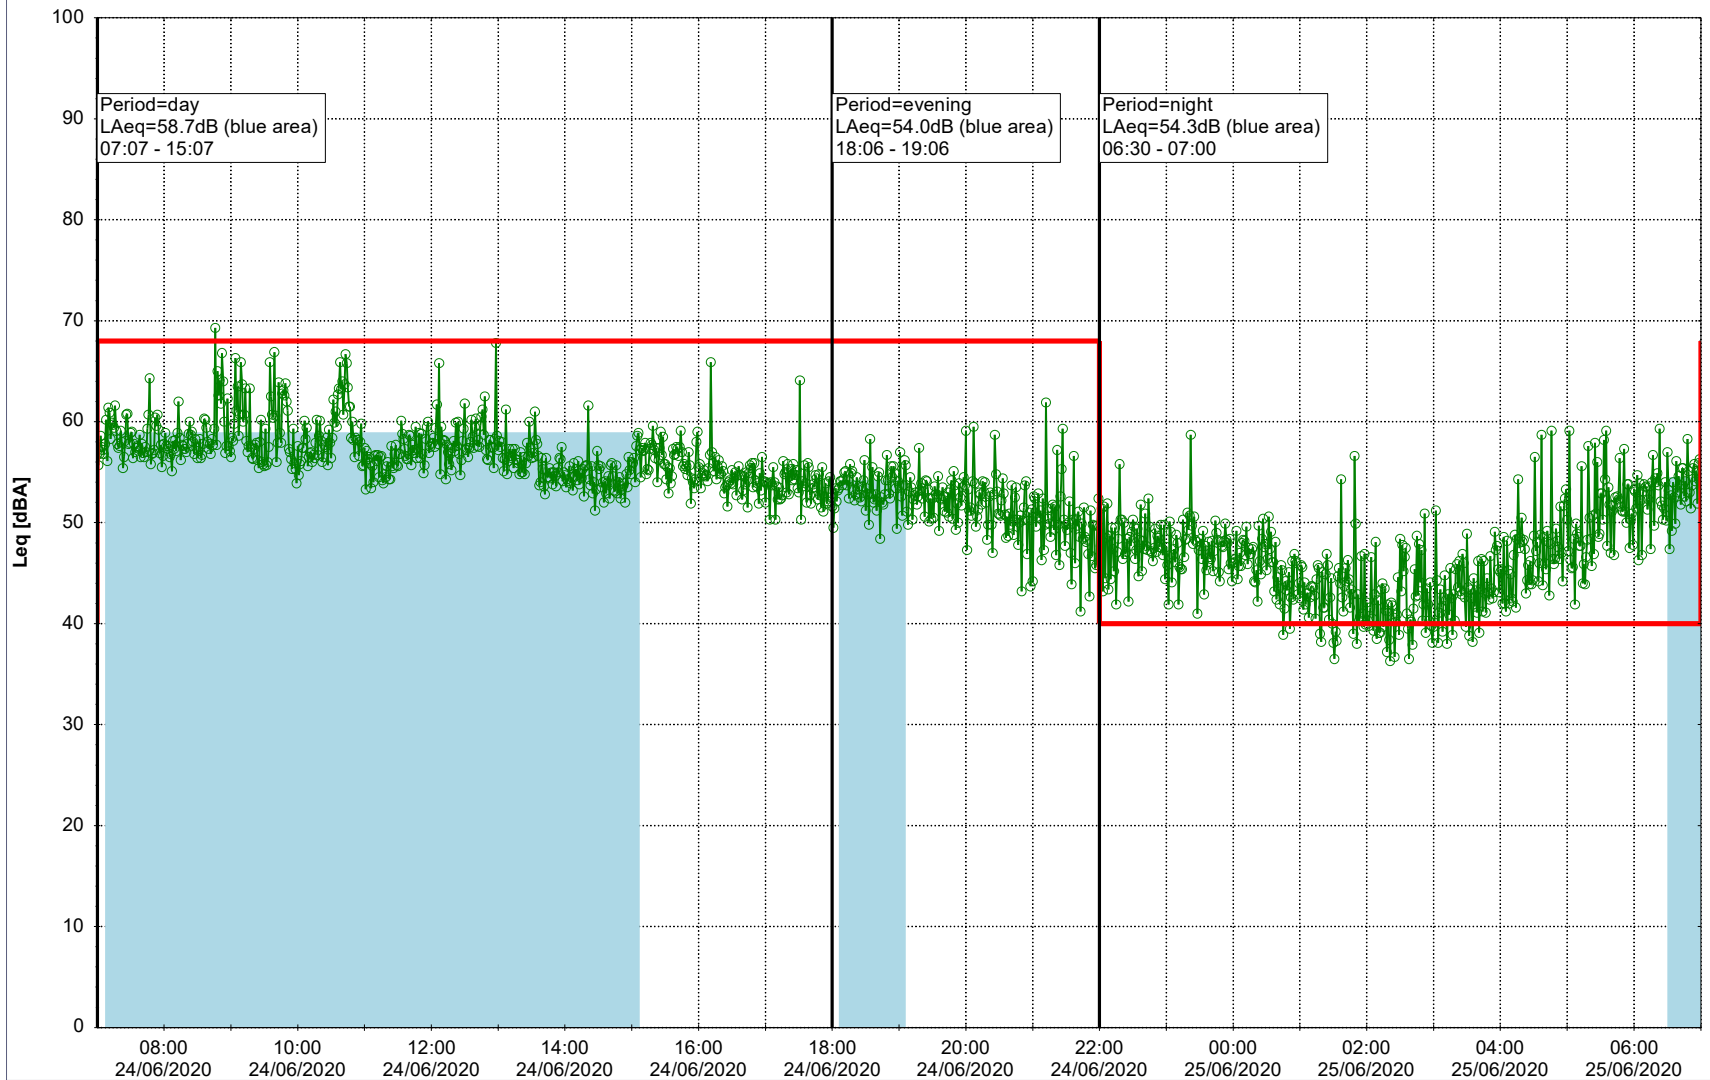

Plan View

Remarks

...

Noise Time Related Diagram

○ ○ ○ ○ HOL_NS01

Project: Kronos Sydhavnen
Construction: Havneholmen
Location: N-V

Plan View

Remarks

...

Noise Time Related Diagram

25/06/2020
26/06/2020

○ ○ ○ ○ HOL_NS01

Project: Kronos Sydhavnen
Construction: Havneholmen
Location: N-V

26/06/2020
27/06/2020

Plan View

Remarks

...

Noise Time Related Diagram

○ ○ ○ ○ HOL_NS01

Project: Kronos Sydhavnen
Construction: Havneholmen
Location: N-V

Plan View

Remarks

...

Noise Time Related Diagram