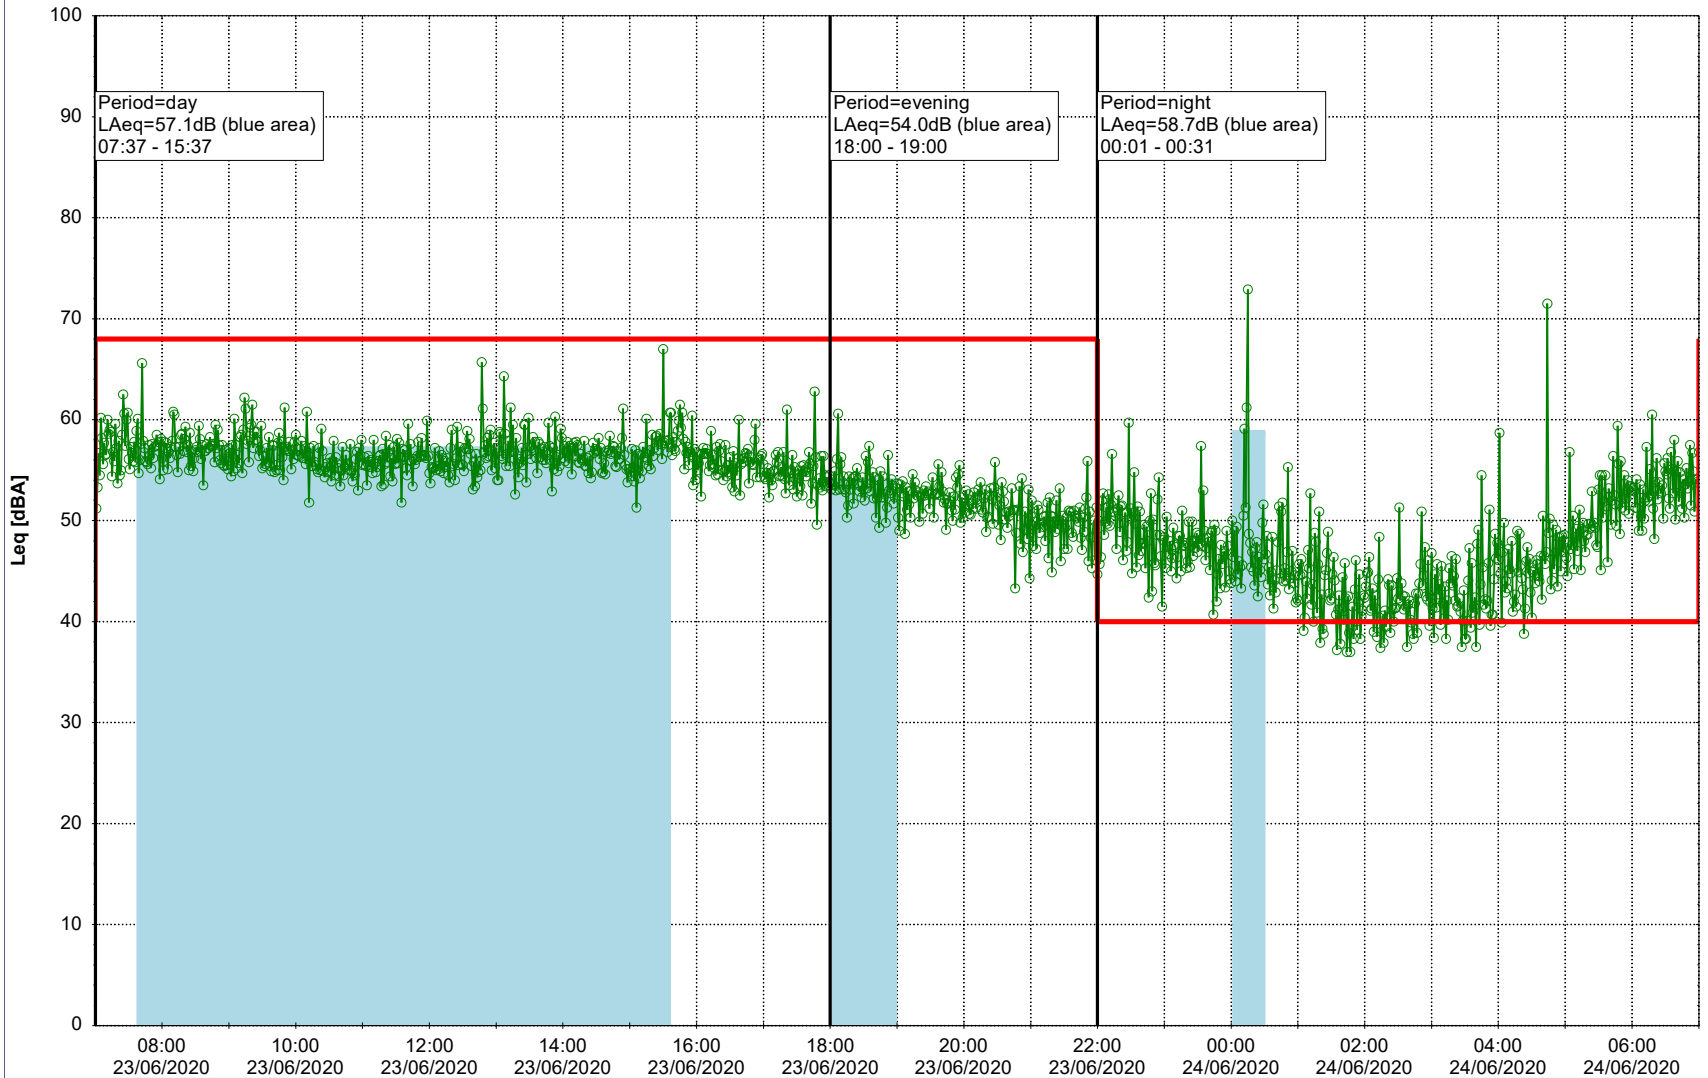

Plan View

Remarks

...

Noise Time Related Diagram

23/06/2020
24/06/2020

○ ○ ○ ○ HOL_NS01

Project: Kronos Sydhavnen
Construction: Havneholmen
Location: N-V

24/06/2020
25/06/2020

Plan View

Remarks

...

Noise Time Related Diagram

○ ○ ○ ○ HOL_NS01

Project: Kronos Sydhavnen
Construction: Havneholmen
Location: N-V

Plan View

Remarks

...

Noise Time Related Diagram

25/06/2020
26/06/2020

○ ○ ○ ○ HOL_NS01

Project: Kronos Sydhavnen
Construction: Havneholmen
Location: N-V

26/06/2020
27/06/2020

Plan View

Remarks

...

Noise Time Related Diagram

○ ○ ○ ○ HOL_NS01

Project: Kronos Sydhavnen
Construction: Havneholmen
Location: N-V

Plan View

Remarks

...

Noise Time Related Diagram