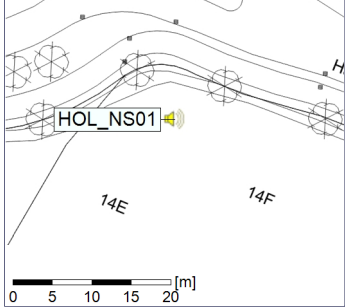

...

Noise Time Related Diagram

○ ○ ○ ○ HOL_NS01

Project: Kronos Sydhavnen
Construction: Havneholmen
Location: N-V

Plan View

Remarks

...

Noise Time Related Diagram