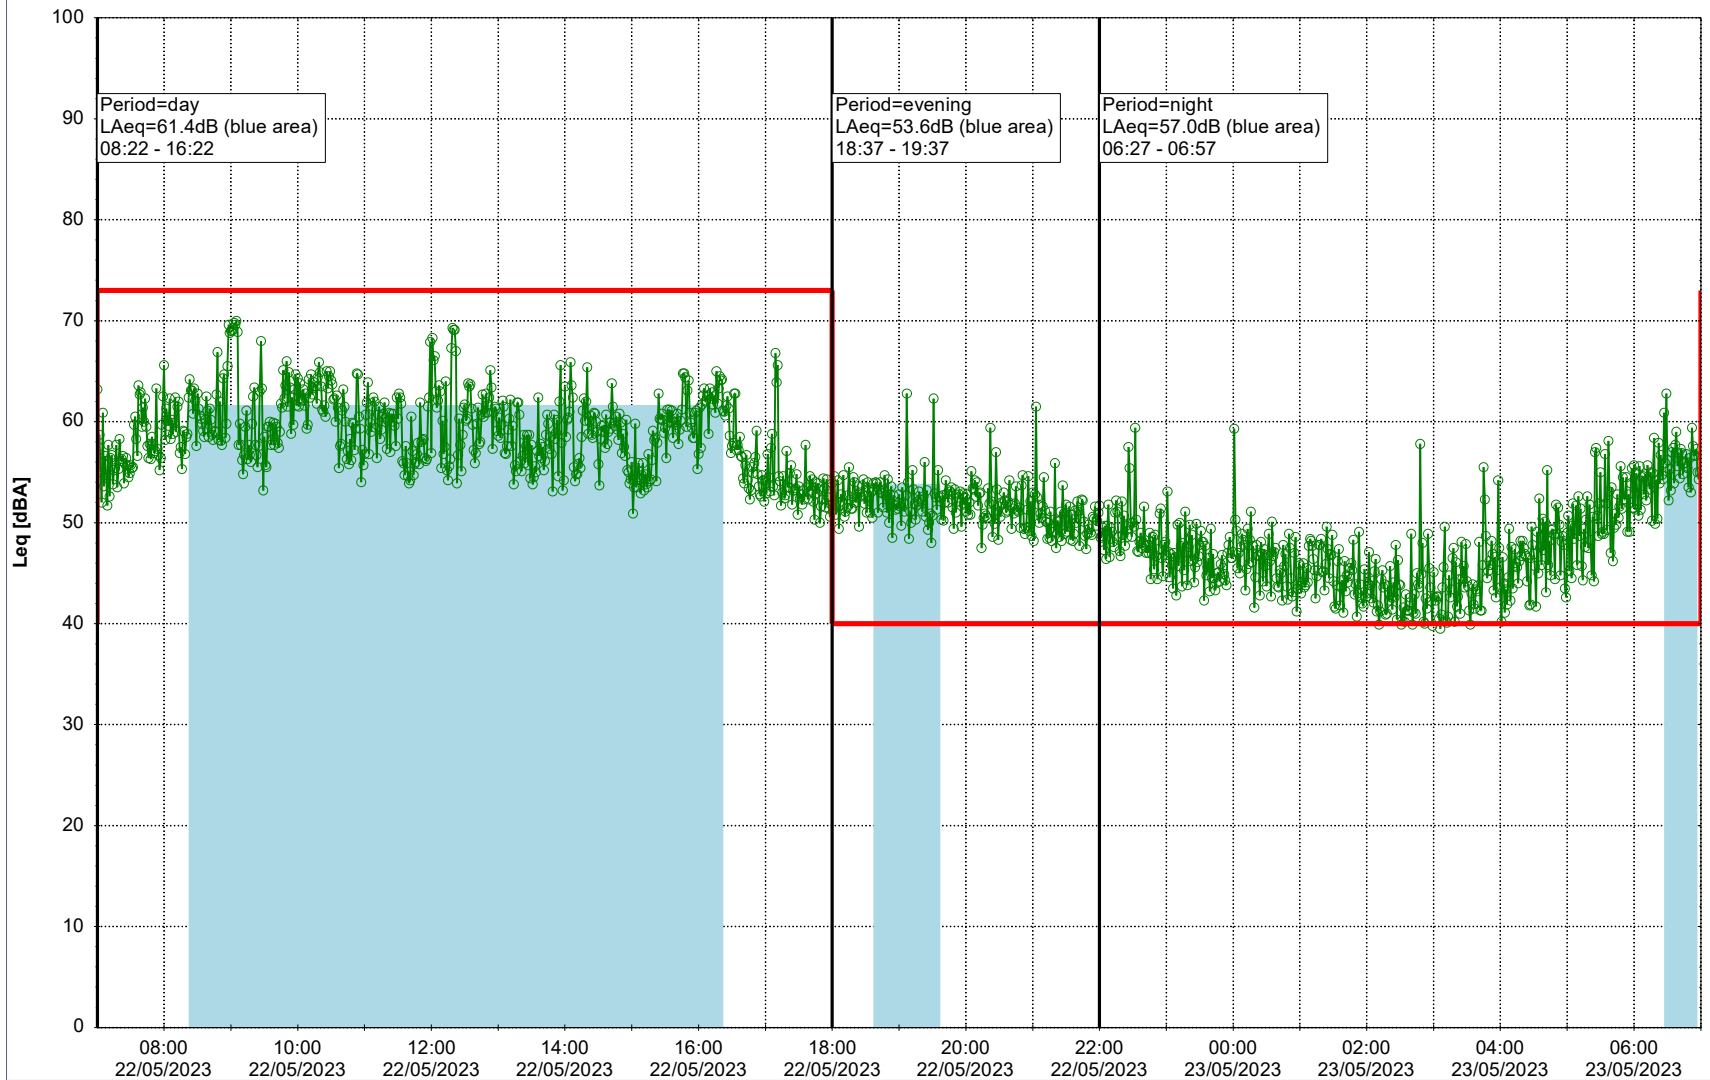

Project: Kronos Sydhavnen
Construction: Havneholmen
Location: N-V

Plan View

Remarks

...

Noise Time Related Diagram

22/05/2023
23/05/2023

○ ○ ○ ○ HOL_NS01

Project: Kronos Sydhavnen
Construction: Havneholmen
Location: N-V

Plan View

Remarks

...

Noise Time Related Diagram

23/05/2023
24/05/2023

○ ○ ○ ○ HOL_NS01

Project: Kronos Sydhavnen
Construction: Havneholmen
Location: N-V

Plan View

Remarks

...

Noise Time Related Diagram

24/05/2023
25/05/2023

○ ○ ○ ○ HOL_NS01

Project: Kronos Sydhavnen
Construction: Havneholmen
Location: N-V

Plan View

Remarks

Noise Time Related Diagram

26/05/2023
27/05/2023

○ ○ ○ ○ HOL_NS01

Project: Kronos Sydhavnen
Construction: Havneholmen
Location: N-V

Plan View

Remarks

...

Noise Time Related Diagram