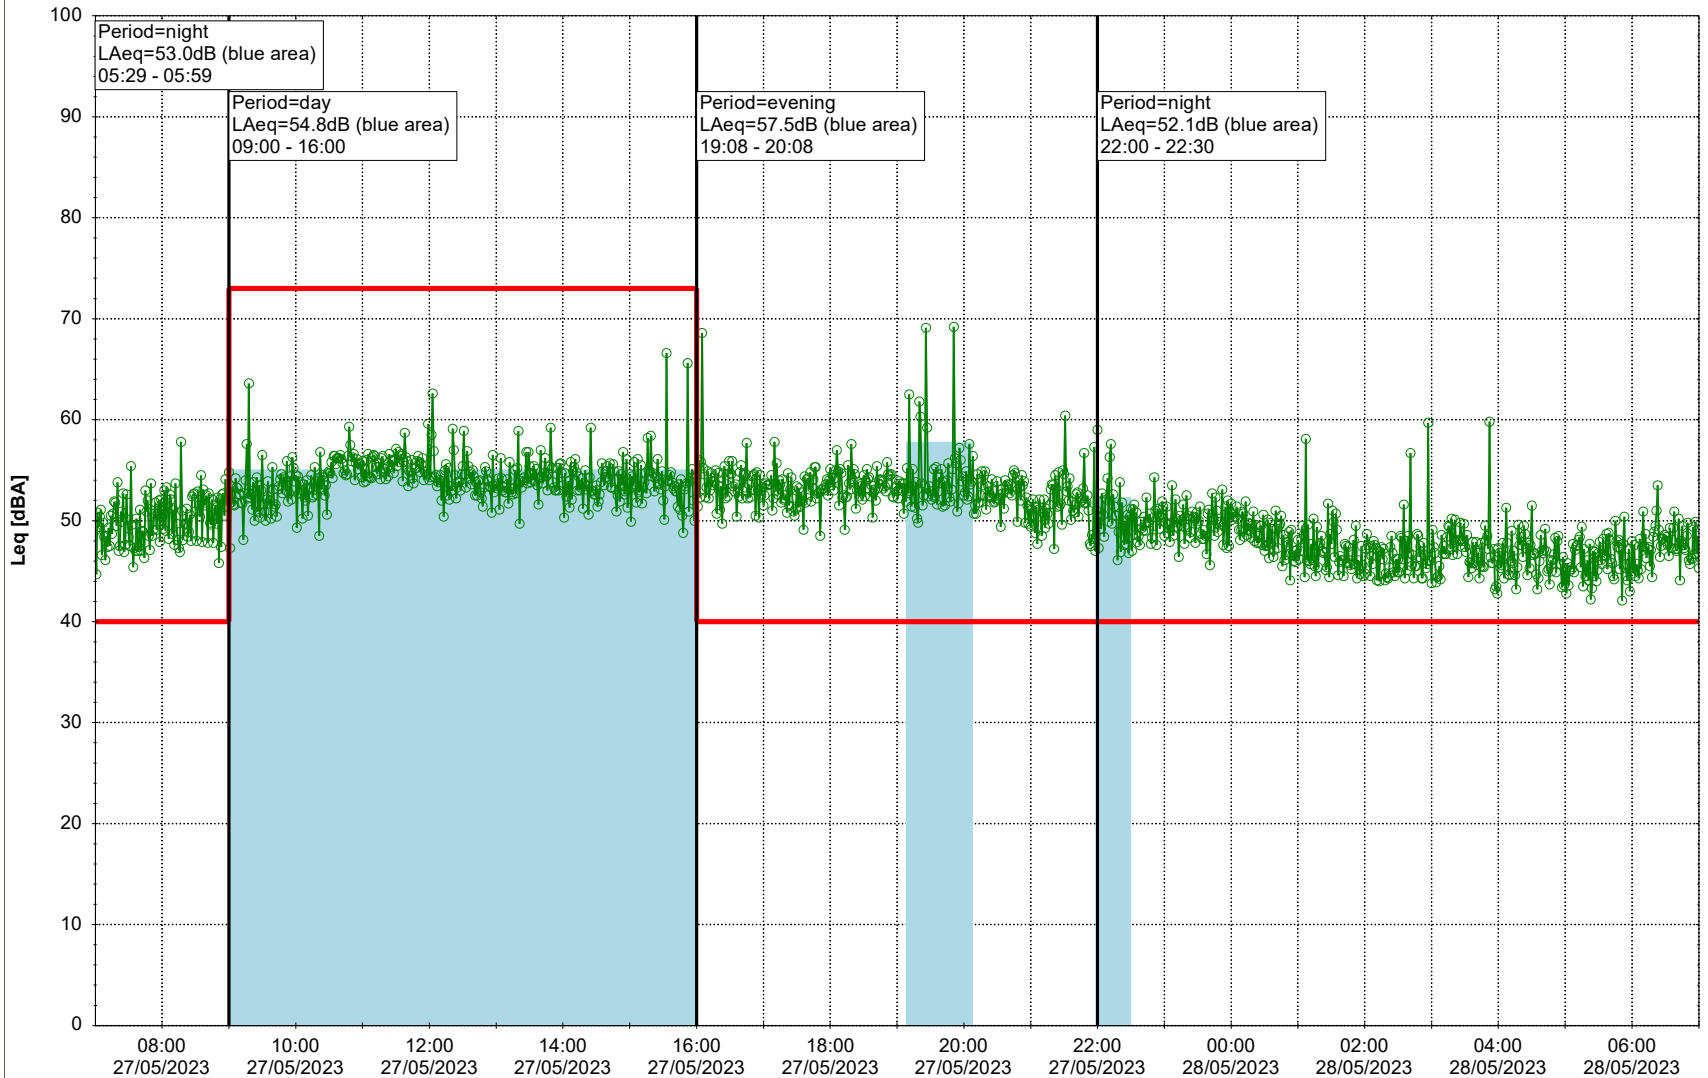

Noise Time Related Diagram

26/05/2023
27/05/2023

○ ○ ○ ○ HOL_NS01

Project: Kronos Sydhavnen
Construction: Havneholmen
Location: N-V

Plan View

Remarks

...

Noise Time Related Diagram

27/05/2023
28/05/2023

○ ○ ○ ○ HOL_NS01

Project: Kronos Sydhavnen
Construction: Havneholmen
Location: N-V

Plan View

Remarks

...

Noise Time Related Diagram

28/05/2023
29/05/2023