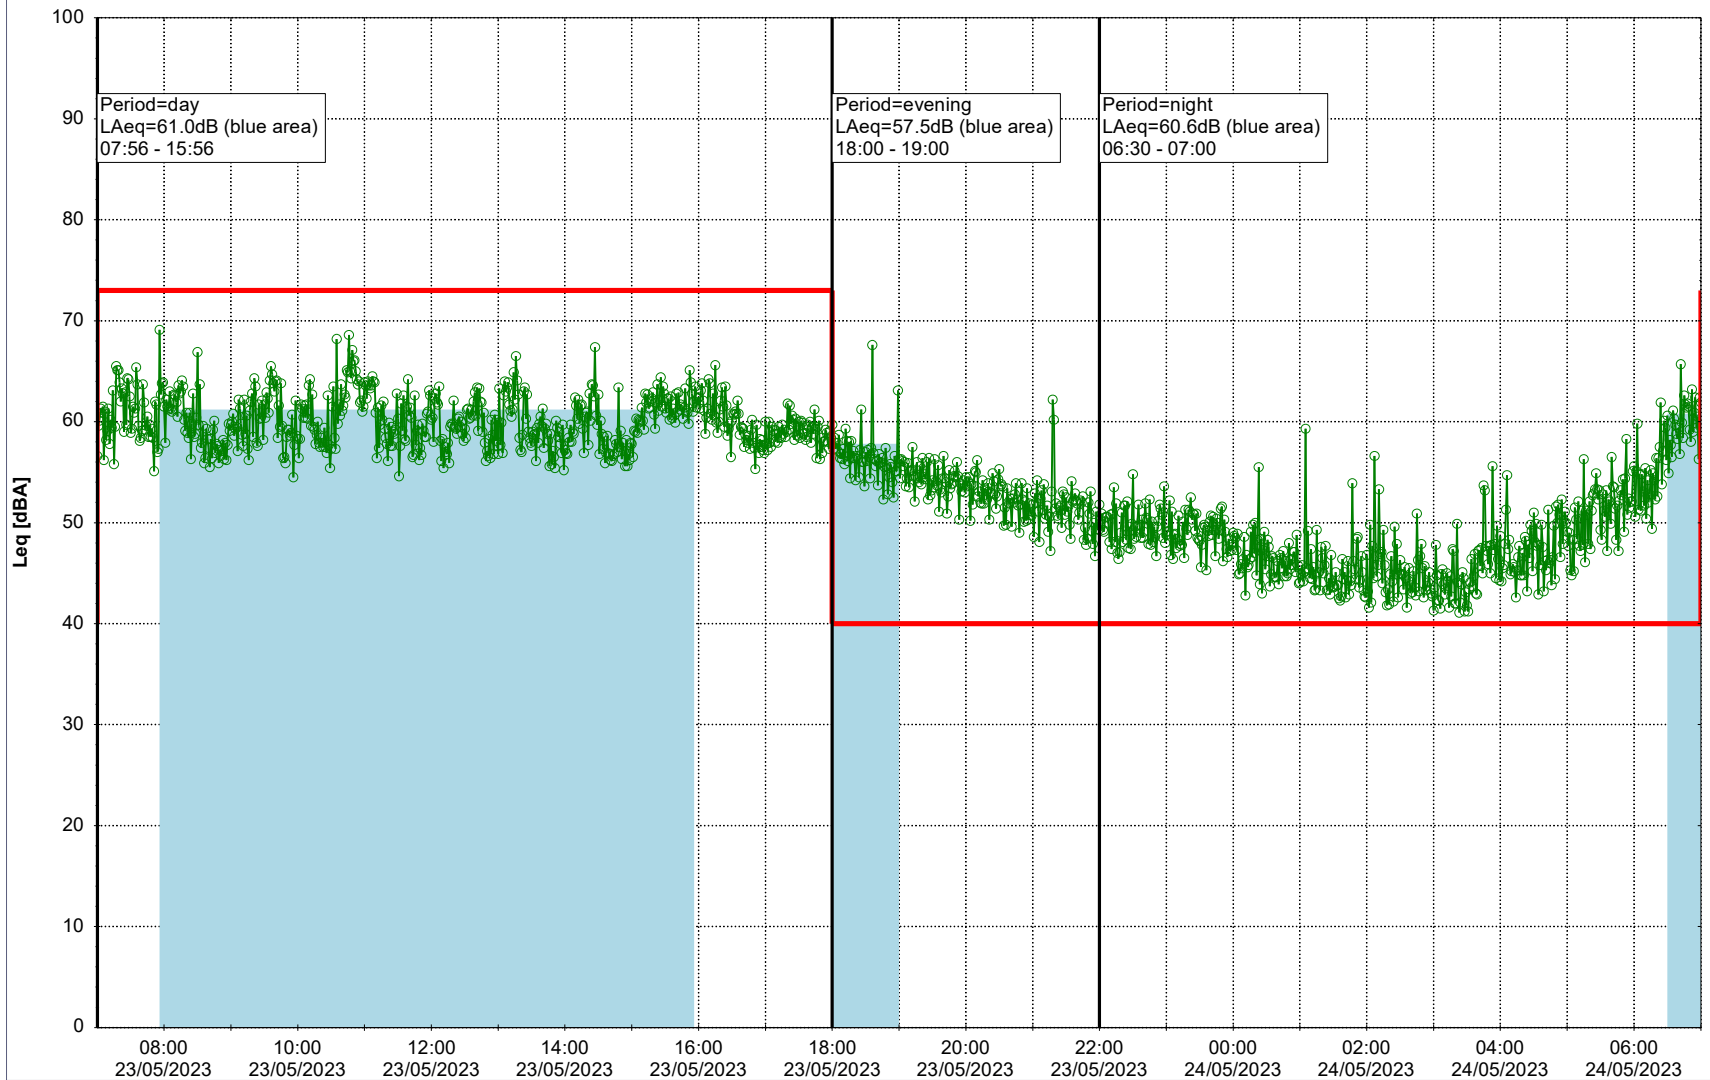

Plan View

Remarks

...

Noise Time Related Diagram

23/05/2023
24/05/2023

○ ○ ○ ○ HOL_NS01

Project: Kronos Sydhavnen
Construction: Havneholmen
Location: N-V

Plan View

Remarks

...

Noise Time Related Diagram

24/05/2023
25/05/2023

○ ○ ○ ○ HOL_NS01

Project: Kronos Sydhavnen
Construction: Havneholmen
Location: N-V

Plan View

Remarks