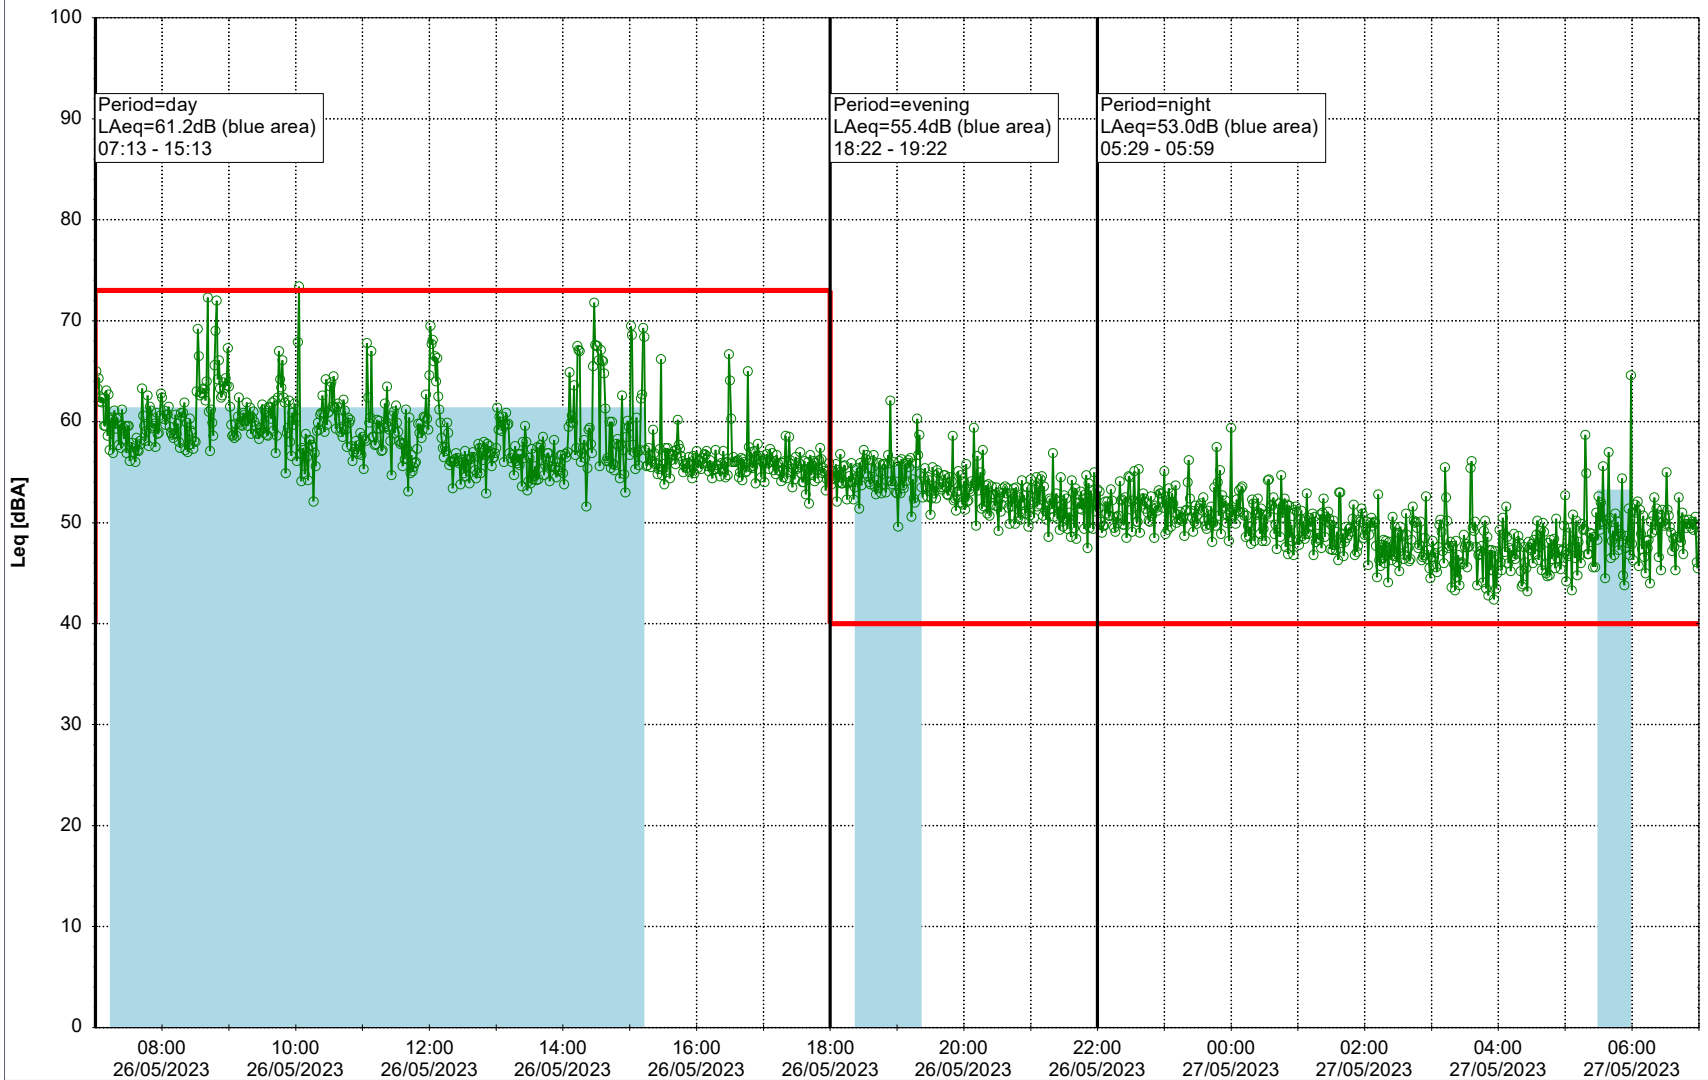

...

Noise Time Related Diagram

25/05/2023
26/05/2023

○ ○ ○ ○ HOL_NS01

Project: Kronos Sydhavnen
Construction: Havneholmen
Location: N-V

Plan View

Remarks

...

Noise Time Related Diagram

26/05/2023
27/05/2023

○ ○ ○ ○ HOL_NS01

Project: Kronos Sydhavnen
Construction: Havneholmen
Location: N-V

Plan View

Remarks

...

Noise Time Related Diagram