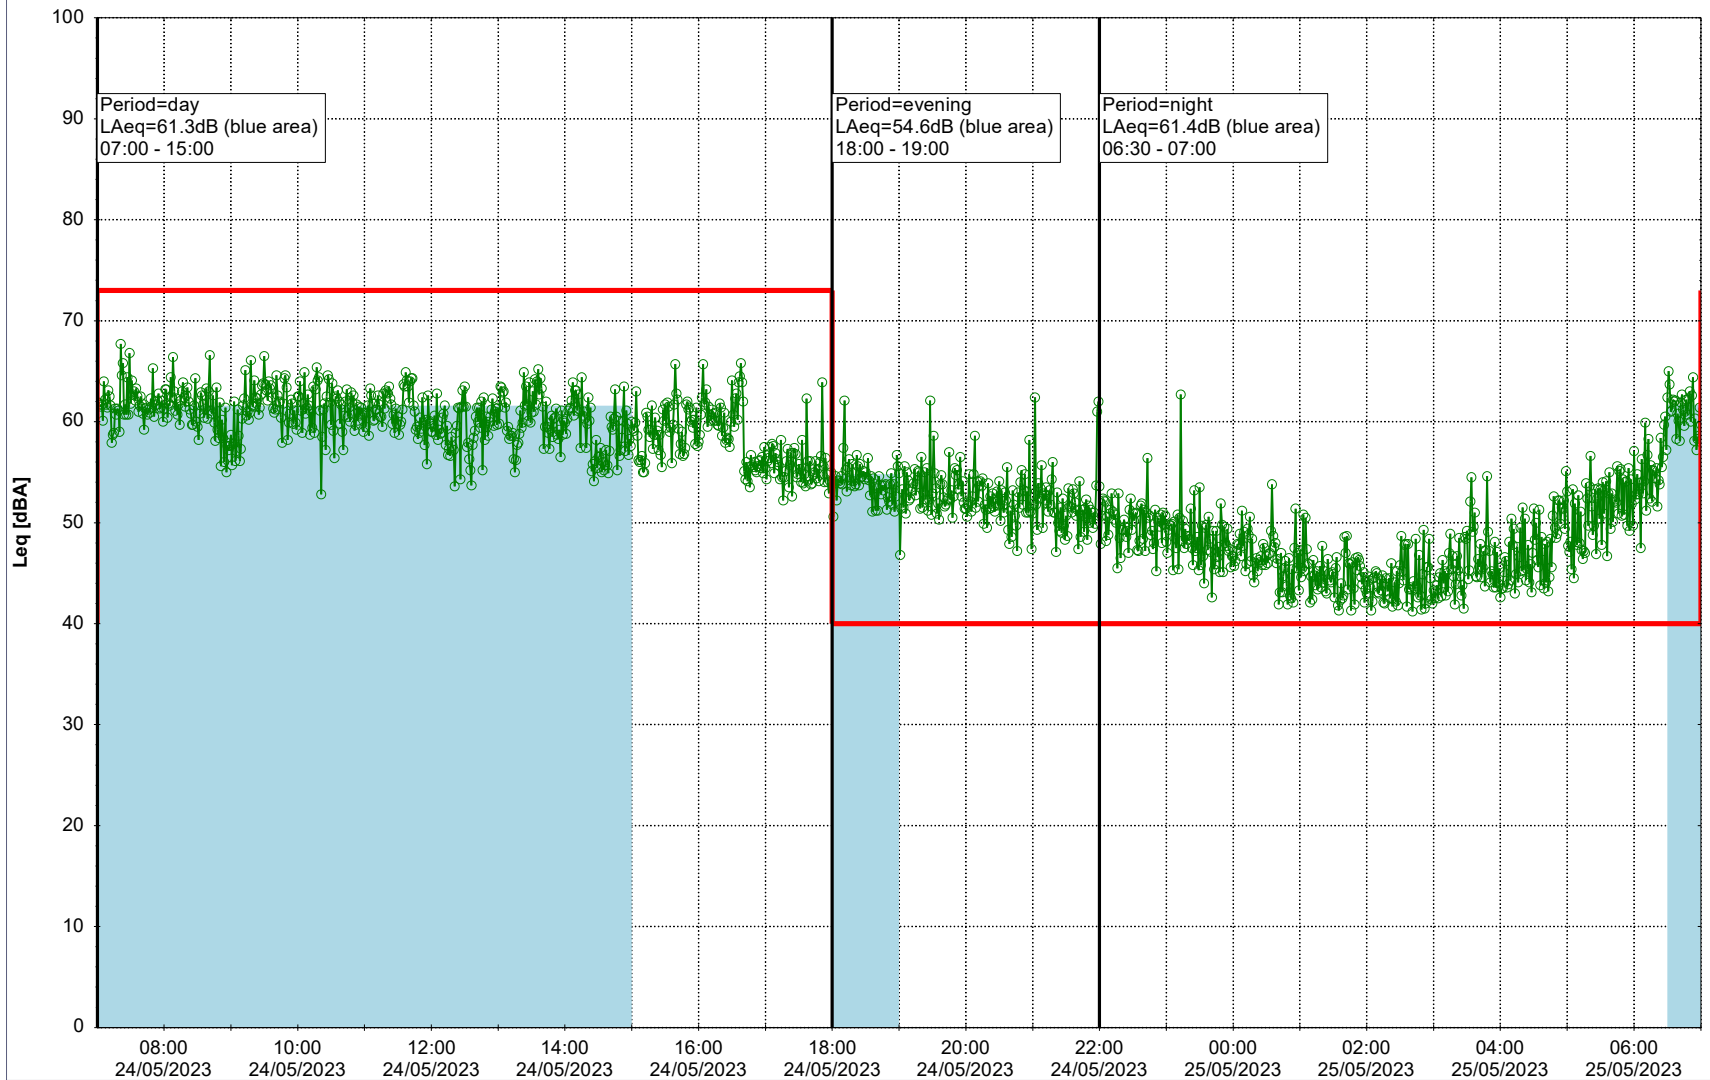

Plan View

Remarks

...

Noise Time Related Diagram

23/05/2023
24/05/2023

○ ○ ○ ○ HOL_NS01

Project: Kronos Sydhavnen
Construction: Havneholmen
Location: N-V

Plan View

Remarks

...

Noise Time Related Diagram

24/05/2023
25/05/2023

○ ○ ○ ○ HOL_NS01

Project: Kronos Sydhavnen
Construction: Havneholmen
Location: N-V

Plan View

Remarks