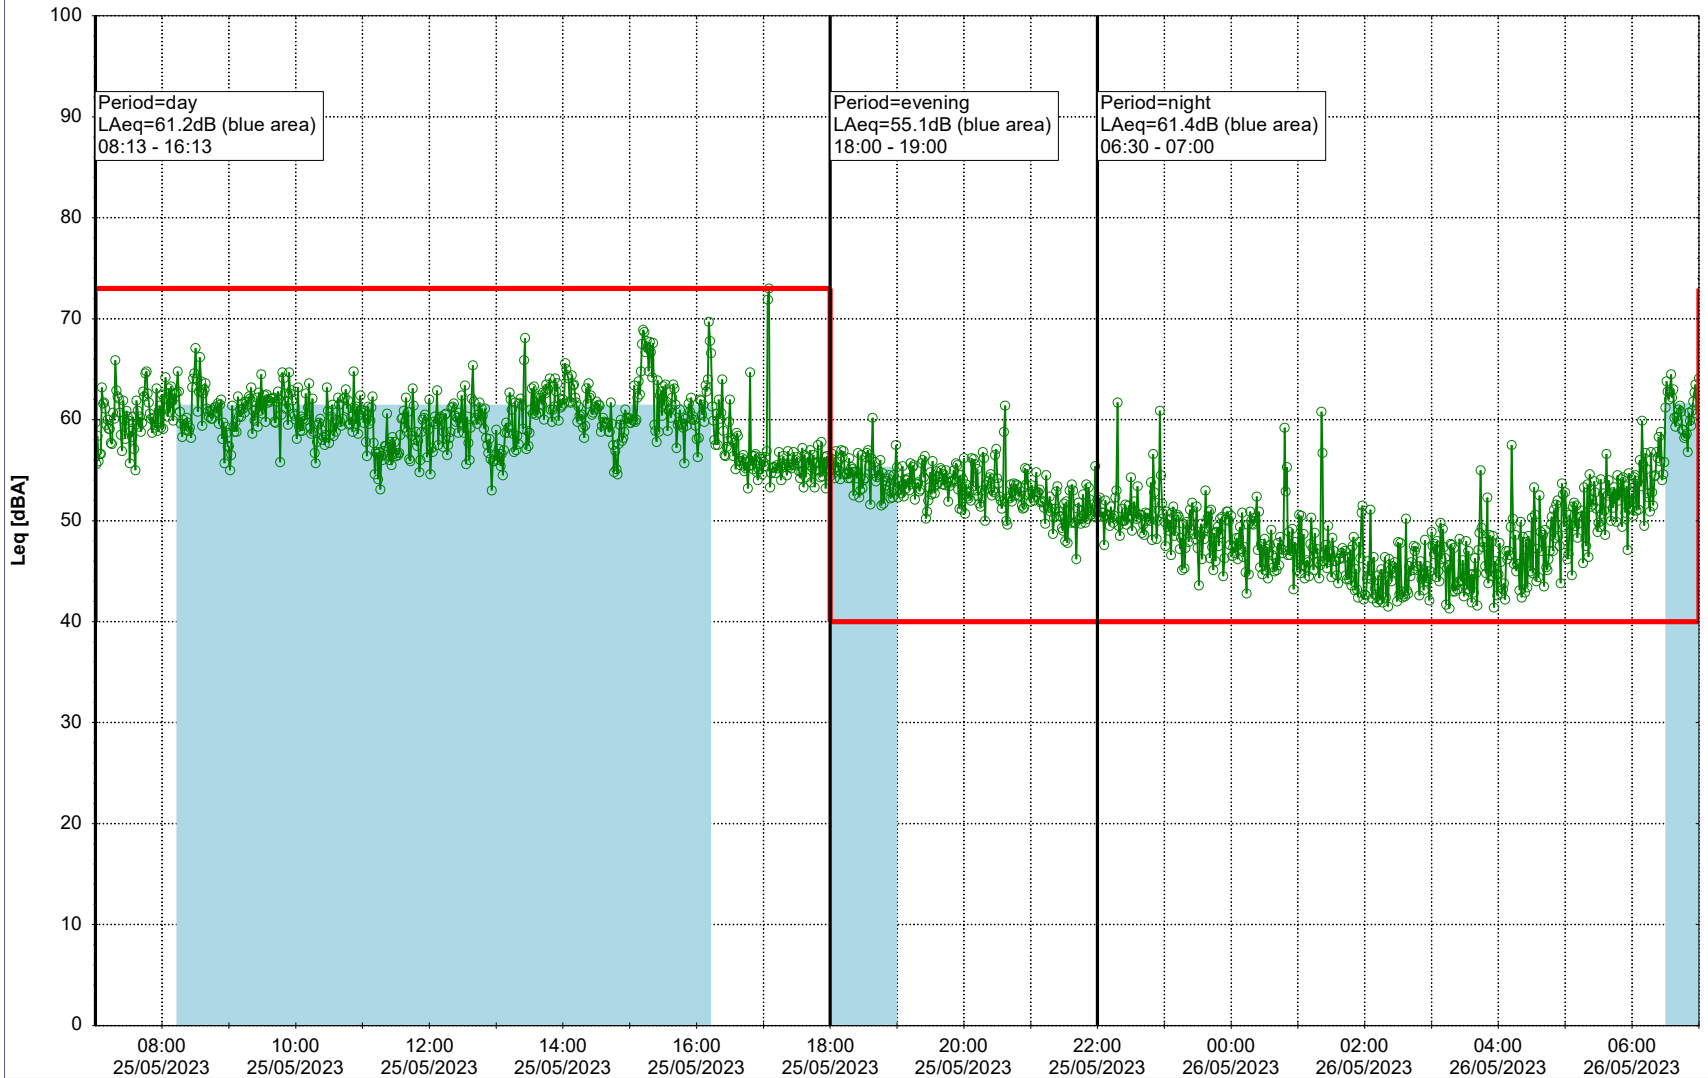

Remarks

...

Noise Time Related Diagram

24/05/2023
25/05/2023

○ ○ ○ ○ HOL_NS01

Project: Kronos Sydhavnen
Construction: Havneholmen
Location: N-V

Plan View

Remarks

...

Noise Time Related Diagram

25/05/2023
26/05/2023

○ ○ ○ ○ HOL_NS01

Project: Kronos Sydhavnen
Construction: Havneholmen
Location: N-V

Plan View

Remarks

...

Noise Time Related Diagram

26/05/2023
27/05/2023

○ ○ ○ ○ HOL_NS01

Project: Kronos Sydhavnen
Construction: Havneholmen
Location: N-V

Plan View

Remarks

...

Noise Time Related Diagram