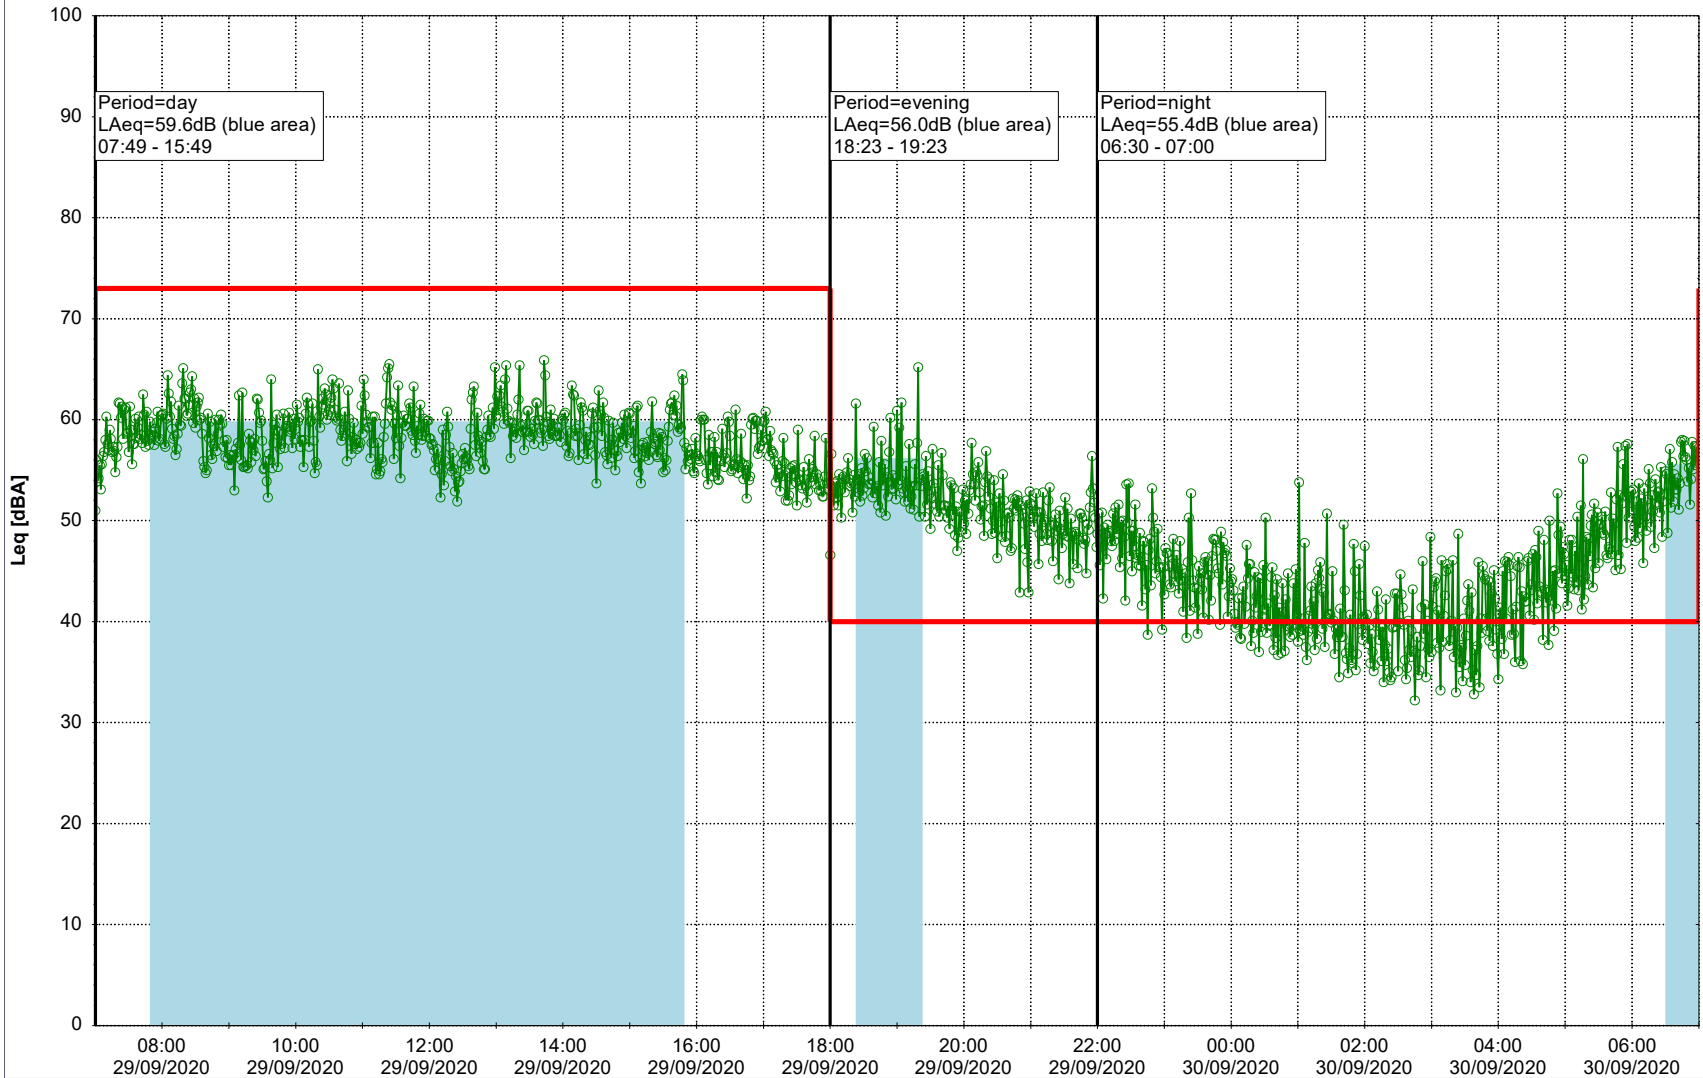

29/09/2020
30/09/2020

Plan View

Remarks

...

Noise Time Related Diagram

○ ○ ○ ○ HOL_NS01

Project: Kronos Sydhavnen
Construction: Havneholmen
Location: N-V

Plan View

Remarks

...

Noise Time Related Diagram

30/09/2020
01/10/2020

○ ○ ○ ○ HOL_NS01

Project: Kronos Sydhavnen
Construction: Havneholmen
Location: N-V

Plan View

Remarks

...

Noise Time Related Diagram

01/10/2020
02/10/2020

○ ○ ○ ○ HOL_NS01

Project: Kronos Sydhavnen
Construction: Havneholmen
Location: N-V

Plan View

Remarks

...

Noise Time Related Diagram

02/10/2020
03/10/2020

○ ○ ○ ○ HOL_NS01

Project: Kronos Sydhavnen
Construction: Havneholmen
Location: N-V

Plan View

Remarks

...

Noise Time Related Diagram