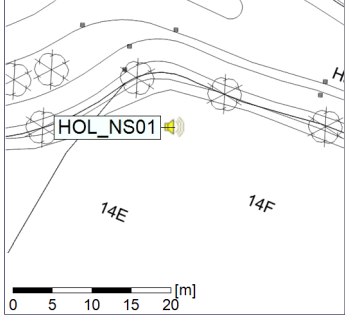

Project: Kronos Sydhavnen
Construction: Havneholmen
Location: N-V

Plan View

Remarks

...

Noise Time Related Diagram

28/09/2020
29/09/2020

○ ○ ○ ○ HOL_NS01

Project: Kronos Sydhavnen
Construction: Havneholmen
Location: N-V

29/09/2020
30/09/2020

Plan View

Remarks

...

Noise Time Related Diagram

○ ○ ○ ○ HOL_NS01

Project: Kronos Sydhavnen
Construction: Havneholmen
Location: N-V

Plan View

...

Noise Time Related Diagram

01/10/2020
02/10/2020

○ ○ ○ ○ HOL_NS01

Project: Kronos Sydhavnen
Construction: Havneholmen
Location: N-V

Plan View

Remarks

...

Noise Time Related Diagram

02/10/2020
03/10/2020

○ ○ ○ ○ HOL_NS01

Project: Kronos Sydhavnen
Construction: Havneholmen
Location: N-V

Plan View

Remarks

...

Noise Time Related Diagram