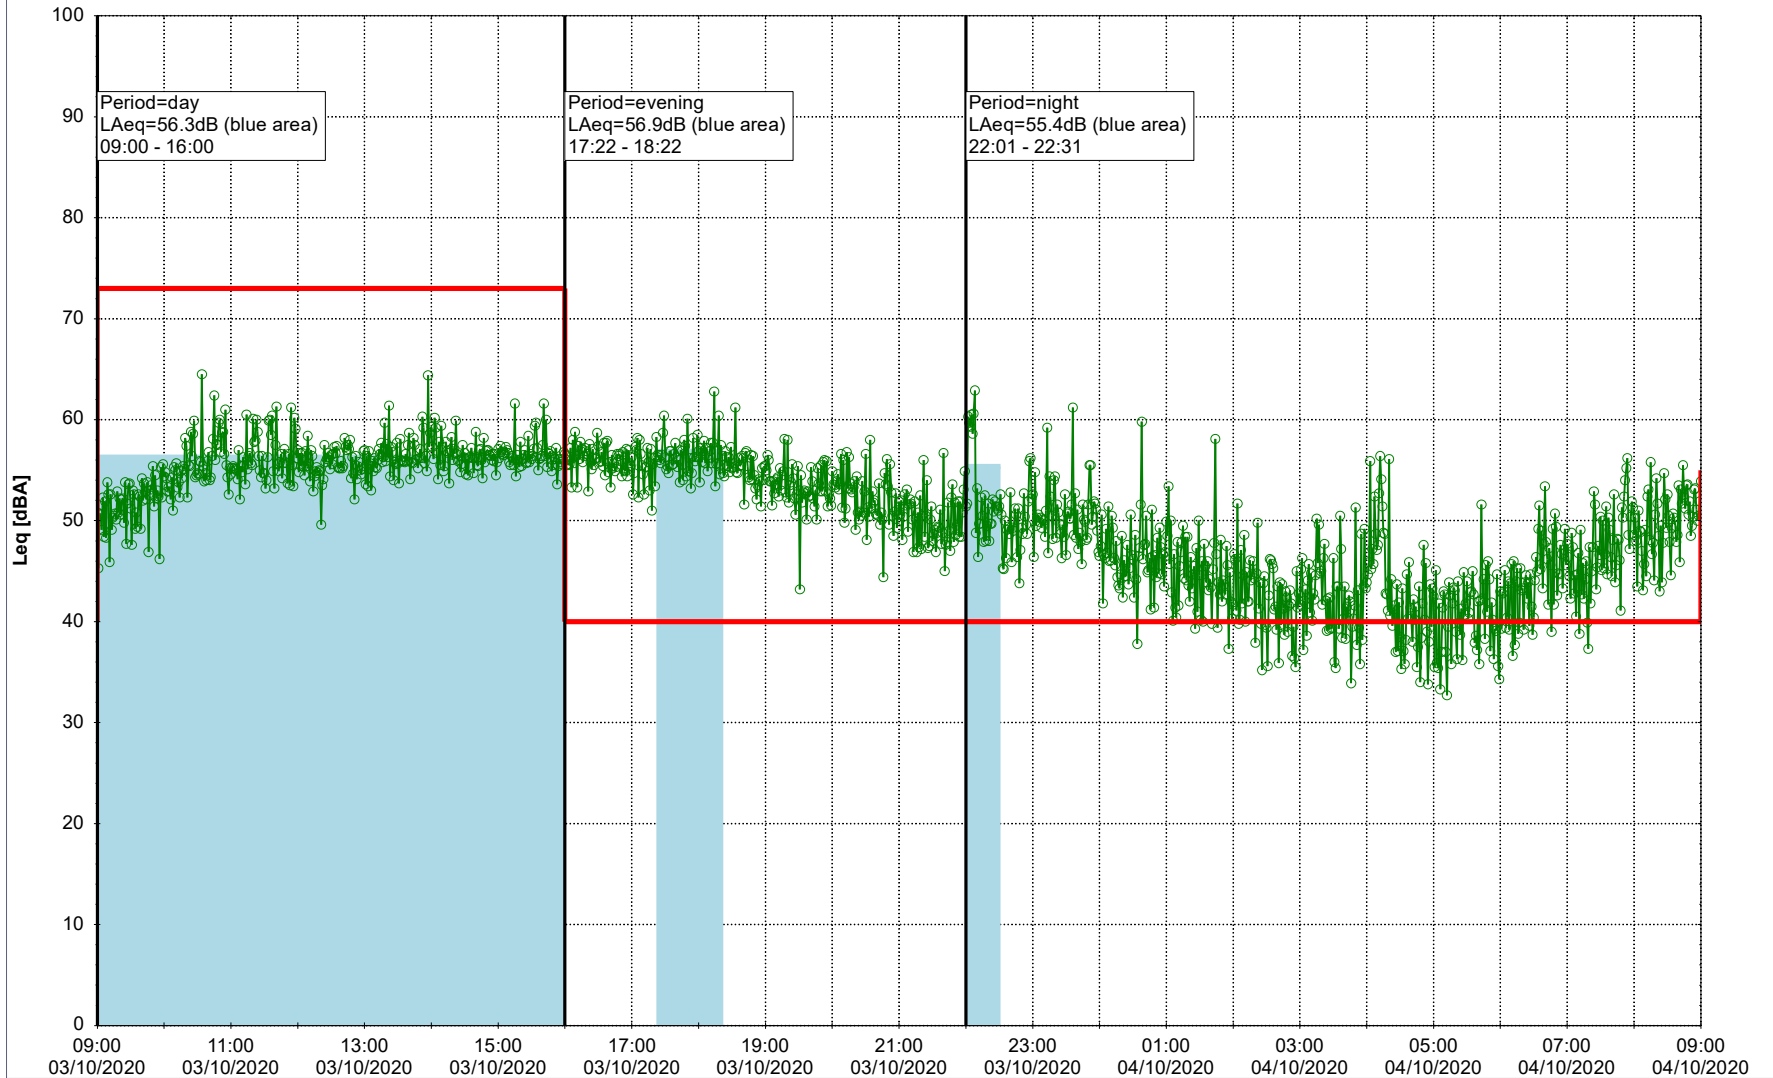

Noise Time Related Diagram

03/10/2020
04/10/2020

○ ○ ○ ○ HOL_NS01