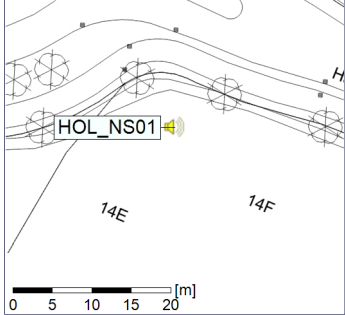

...

Noise Time Related Diagram

01/10/2020
02/10/2020

○ ○ ○ ○ HOL_NS01

Project: Kronos Sydhavnen
Construction: Havneholmen
Location: N-V

Plan View

Remarks

...

Noise Time Related Diagram

02/10/2020
03/10/2020

○ ○ ○ ○ HOL_NS01

Project: Kronos Sydhavnen
Construction: Havneholmen
Location: N-V

Plan View

Remarks

...

Noise Time Related Diagram