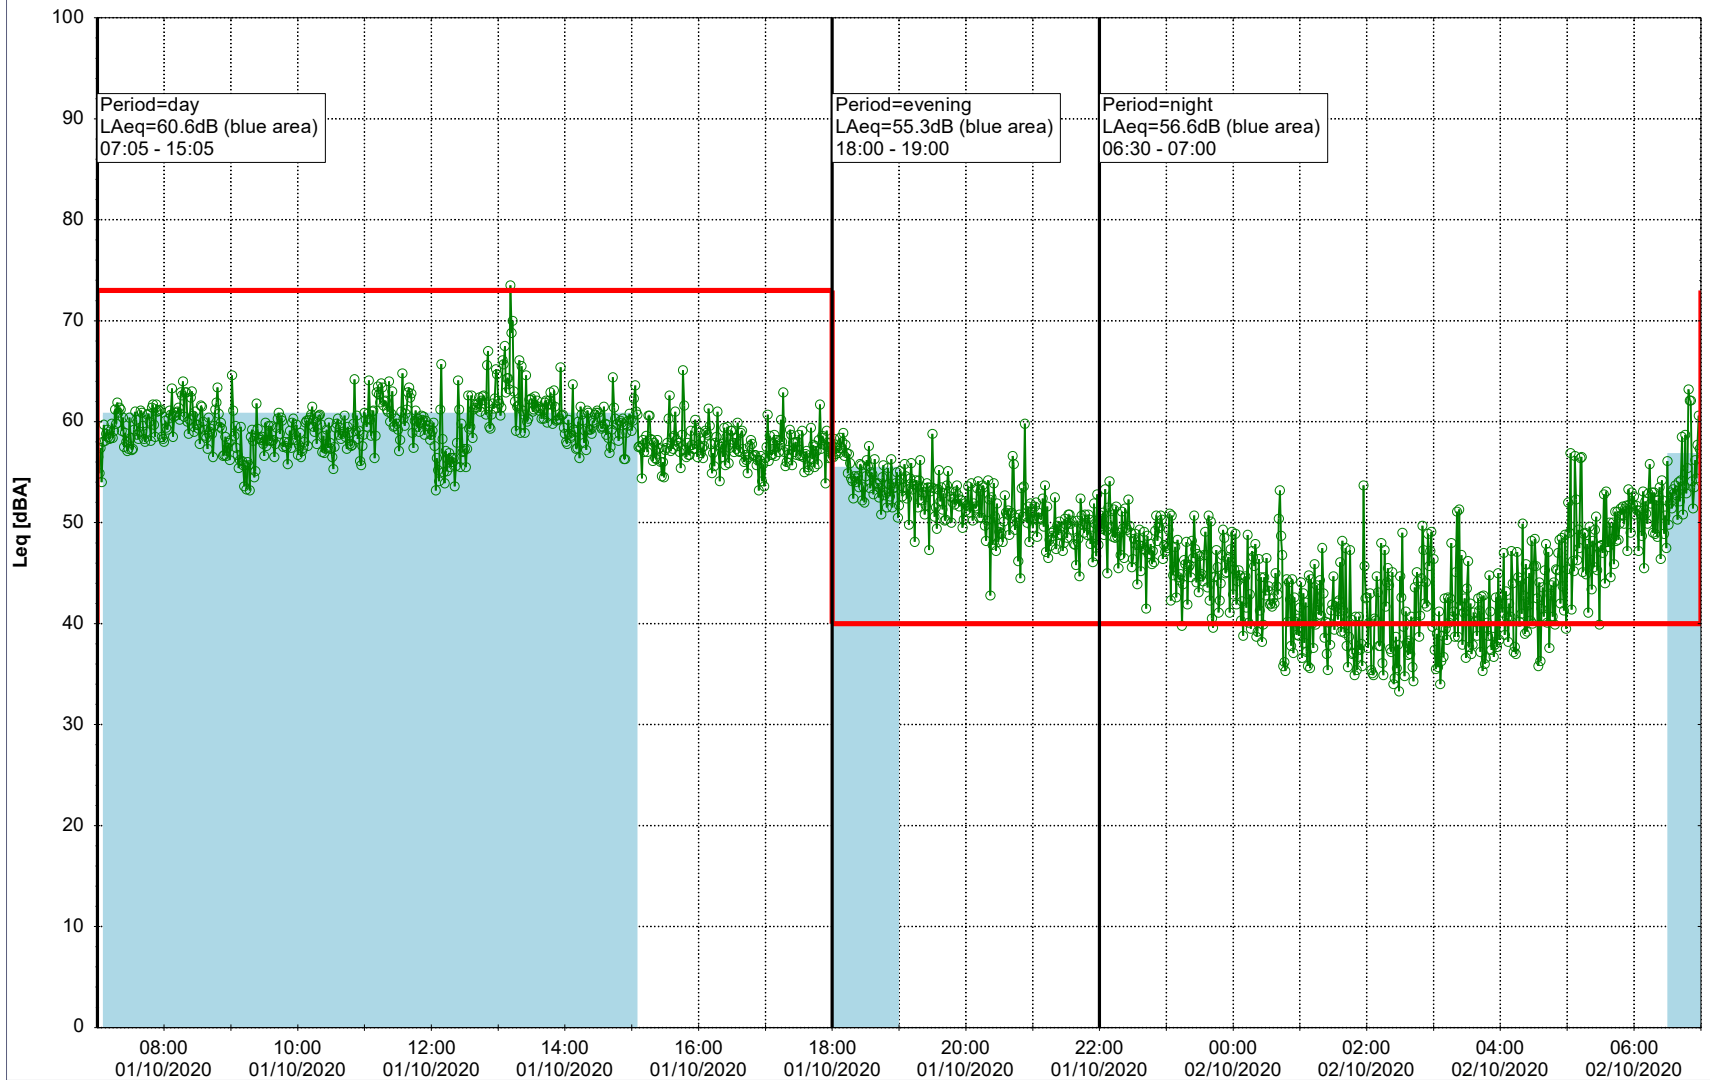

Remarks

...

Noise Time Related Diagram

30/09/2020
01/10/2020

○ ○ ○ ○ HOL_NS01

Project: Kronos Sydhavnen
Construction: Havneholmen
Location: N-V

Plan View

Remarks

...

Noise Time Related Diagram

01/10/2020
02/10/2020

○ ○ ○ ○ HOL_NS01

Project: Kronos Sydhavnen
Construction: Havneholmen
Location: N-V

Plan View

Remarks

...

Noise Time Related Diagram

02/10/2020
03/10/2020

○ ○ ○ ○ HOL_NS01

Project: Kronos Sydhavnen
Construction: Havneholmen
Location: N-V

Plan View

Remarks

...

Noise Time Related Diagram