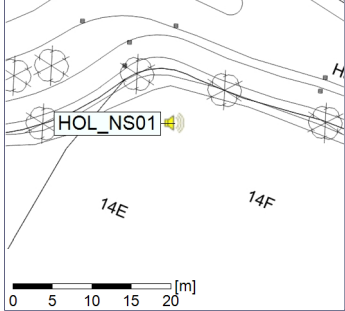

29/09/2020
30/09/2020

Plan View

Remarks

...

Noise Time Related Diagram

○ ○ ○ ○ HOL_NS01

Project: Kronos Sydhavnen
Construction: Havneholmen
Location: N-V

Plan View

Remarks

...

Noise Time Related Diagram

30/09/2020
01/10/2020

○ ○ ○ ○ HOL_NS01

Project: Kronos Sydhavnen
Construction: Havneholmen
Location: N-V

Plan View

Remarks