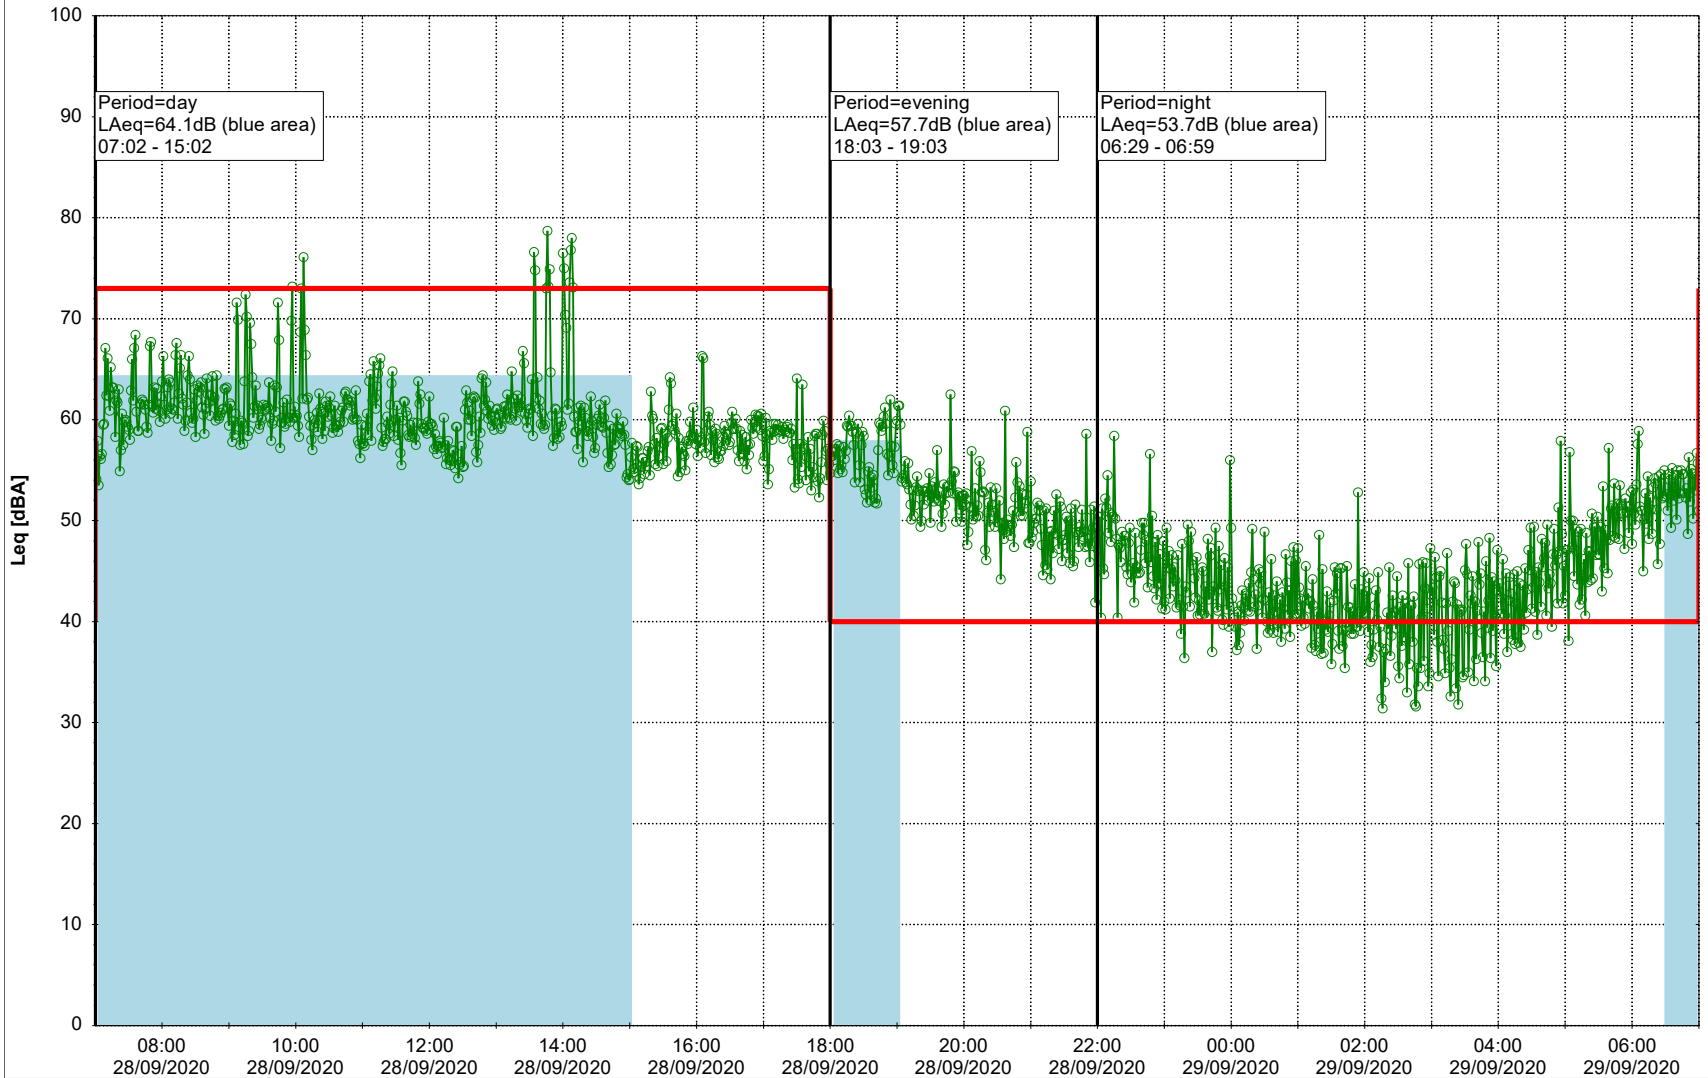

Noise Time Related Diagram

28/09/2020
29/09/2020

○ ○ ○ ○ HOL_NS01