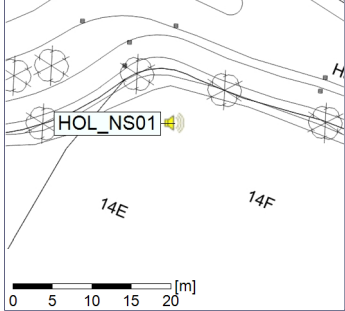

...

Noise Time Related Diagram

01/10/2020
02/10/2020

○ ○ ○ ○ HOL_NS01

Project: Kronos Sydhavnen
Construction: Havneholmen
Location: N-V

Plan View

Remarks

...

Noise Time Related Diagram

02/10/2020
03/10/2020

○ ○ ○ ○ HOL_NS01

Project: Kronos Sydhavnen
Construction: Havneholmen
Location: N-V

Plan View

Remarks

...

Noise Time Related Diagram