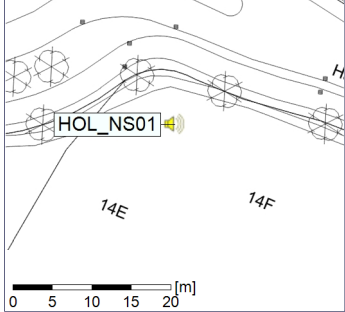

Project: Kronos Sydhavnen
Construction: Havneholmen
Location: N-V

Plan View

Remarks

...

Noise Time Related Diagram

28/09/2020
29/09/2020

○ ○ ○ ○ HOL_NS01

Project: Kronos Sydhavnen
Construction: Havneholmen
Location: N-V

29/09/2020
30/09/2020

Plan View

Remarks

...

Noise Time Related Diagram

○ ○ ○ ○ HOL_NS01

Project: Kronos Sydhavnen
Construction: Havneholmen
Location: N-V

Plan View

Noise Time Related Diagram

02/10/2020
03/10/2020

○ ○ ○ ○ HOL_NS01

Project: Kronos Sydhavnen
Construction: Havneholmen
Location: N-V

Plan View

Remarks

...

Noise Time Related Diagram