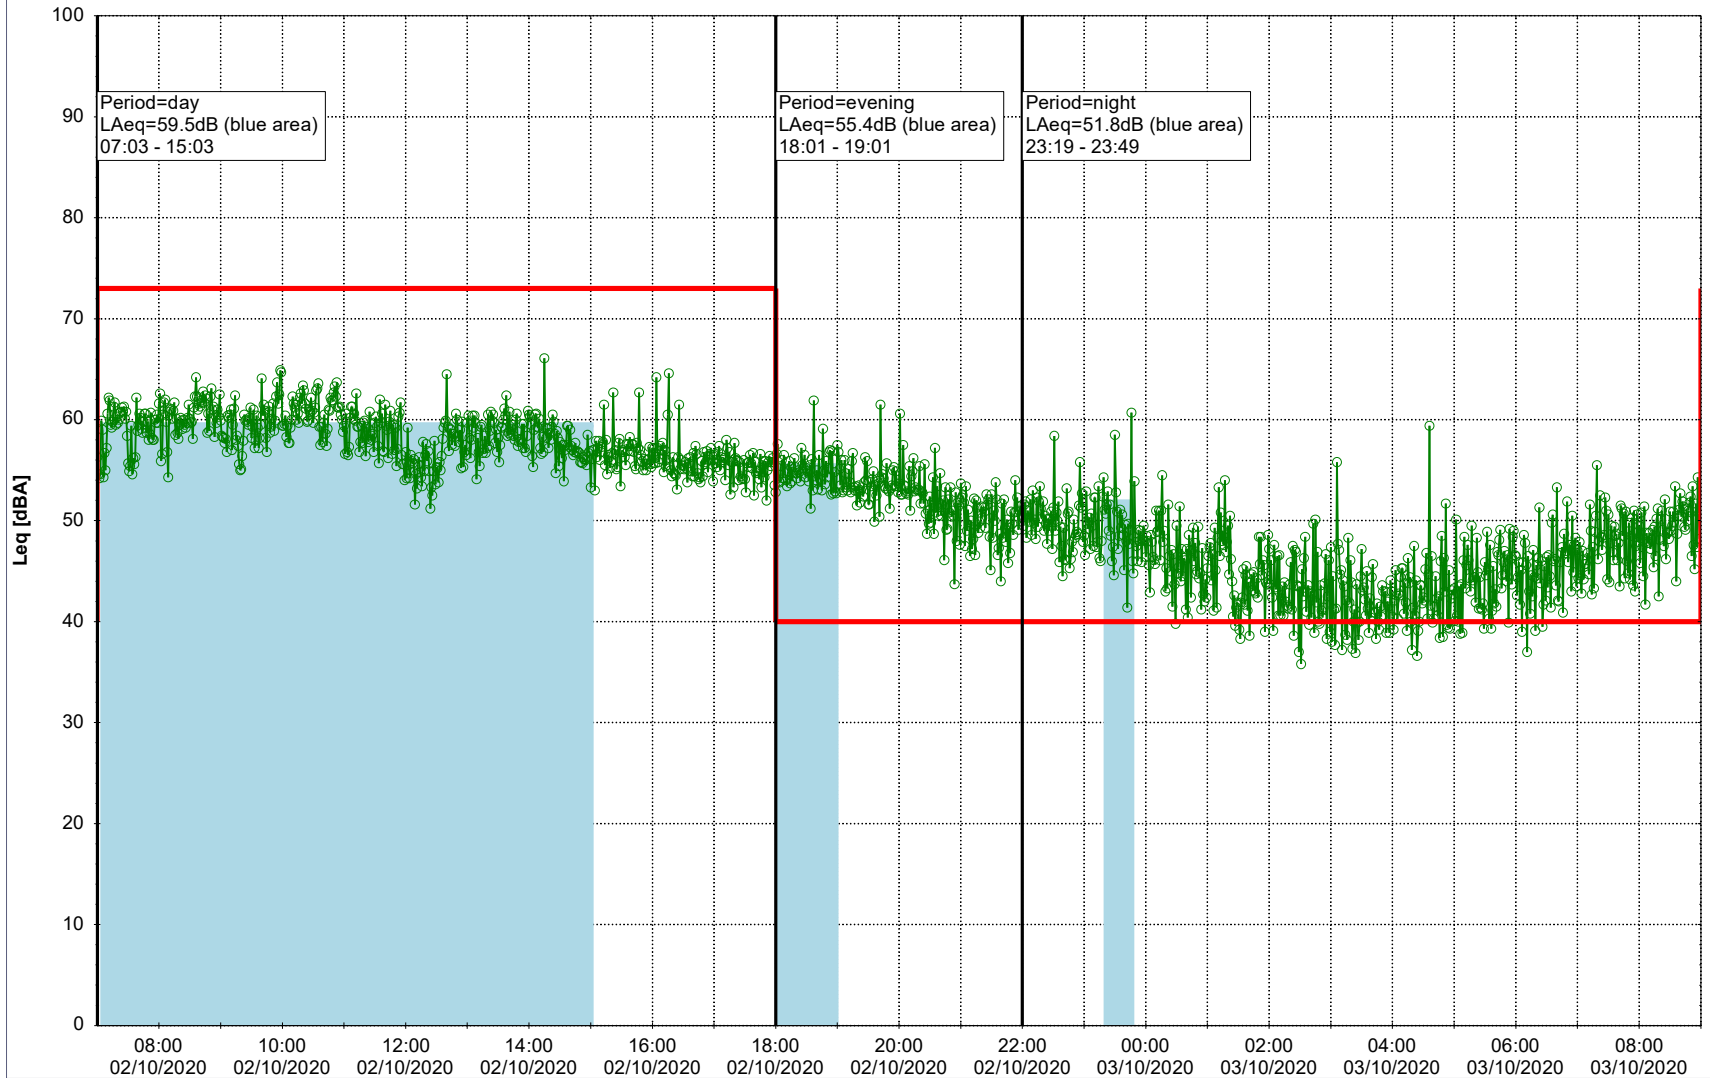

...

Noise Time Related Diagram

01/10/2020
02/10/2020

○ ○ ○ ○ HOL_NS01

Project: Kronos Sydhavnen
Construction: Havneholmen
Location: N-V

Plan View

Remarks

...

Noise Time Related Diagram

02/10/2020
03/10/2020

○ ○ ○ ○ HOL_NS01

Project: Kronos Sydhavnen
Construction: Havneholmen
Location: N-V

Plan View

Remarks

...

Noise Time Related Diagram