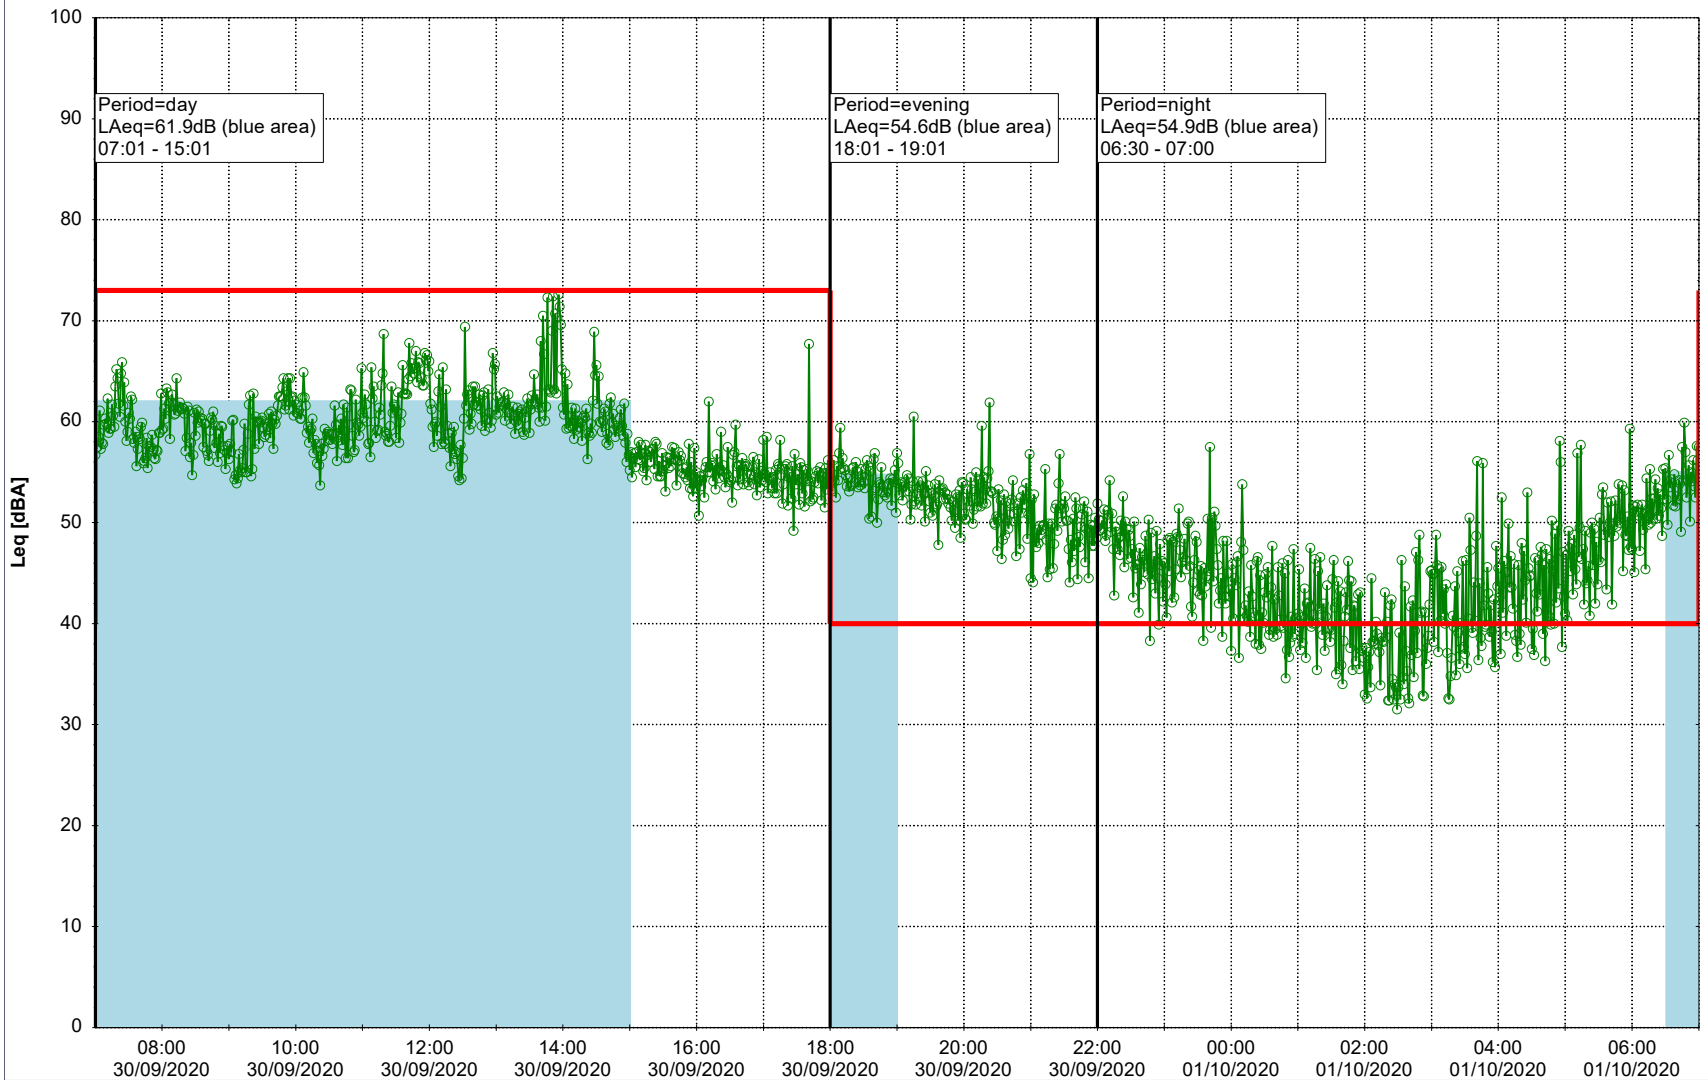

29/09/2020
30/09/2020

Plan View

Remarks

...

Noise Time Related Diagram

○ ○ ○ ○ HOL_NS01

Project: Kronos Sydhavnen
Construction: Havneholmen
Location: N-V

Plan View

Remarks

...

Noise Time Related Diagram

30/09/2020
01/10/2020

○ ○ ○ ○ HOL_NS01

Project: Kronos Sydhavnen
Construction: Havneholmen
Location: N-V

Plan View

Remarks

...

Noise Time Related Diagram

01/10/2020
02/10/2020

○ ○ ○ ○ HOL_NS01

Project: Kronos Sydhavnen
Construction: Havneholmen
Location: N-V

Plan View

Remarks

...

Noise Time Related Diagram

02/10/2020
03/10/2020

○ ○ ○ ○ HOL_NS01

Project: Kronos Sydhavnen
Construction: Havneholmen
Location: N-V

Plan View

Remarks

...

Noise Time Related Diagram