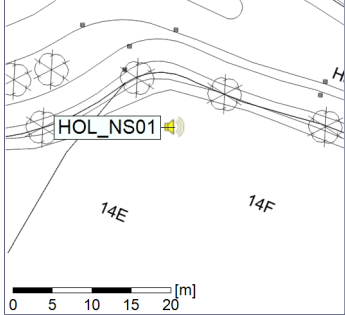

Remarks

...

Noise Time Related Diagram

30/09/2020
01/10/2020

○ ○ ○ ○ HOL_NS01

Project: Kronos Sydhavnen
Construction: Havneholmen
Location: N-V

Plan View

Remarks

...

Noise Time Related Diagram

01/10/2020
02/10/2020

○ ○ ○ ○ HOL_NS01

Project: Kronos Sydhavnen
Construction: Havneholmen
Location: N-V

Plan View

Remarks

...