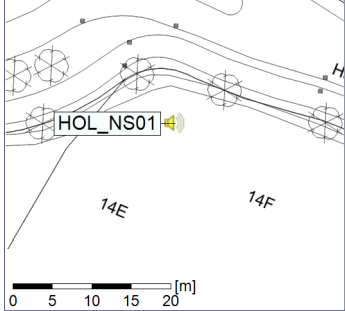

Noise Time Related Diagram

02/10/2020
03/10/2020

○ ○ ○ ○ HOL_NS01

Project: Kronos Sydhavnen
Construction: Havneholmen
Location: N-V

Plan View

Remarks

...

Noise Time Related Diagram

03/10/2020
04/10/2020

○ ○ ○ ○ HOL_NS01

Project: Kronos Sydhavnen
Construction: Havneholmen
Location: N-V

Plan View

Remarks

...

Noise Time Related Diagram

04/10/2020
05/10/2020