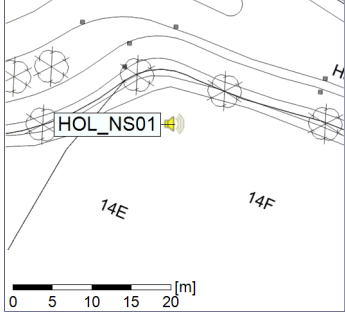

Project: Kronos Sydhavnen
Construction: Havneholmen
Location: N-V

Plan View

Remarks

...

Noise Time Related Diagram

02/01/2020
03/01/2020

○ ○ ○ ○ HOL_NS01

Project: Kronos Sydhavnen
Construction: Havneholmen
Location: N-V

Plan View

Remarks

...

Noise Time Related Diagram

03/01/2020
04/01/2020

○ ○ ○ ○ HOL_NS01

Project: Kronos Sydhavnen
Construction: Havneholmen
Location: N-V

Plan View

Remarks

...

Noise Time Related Diagram

04/01/2020
05/01/2020

○ ○ ○ ○ HOL_NS01

Project: Kronos Sydhavnen
Construction: Havneholmen
Location: N-V

Plan View

Remarks