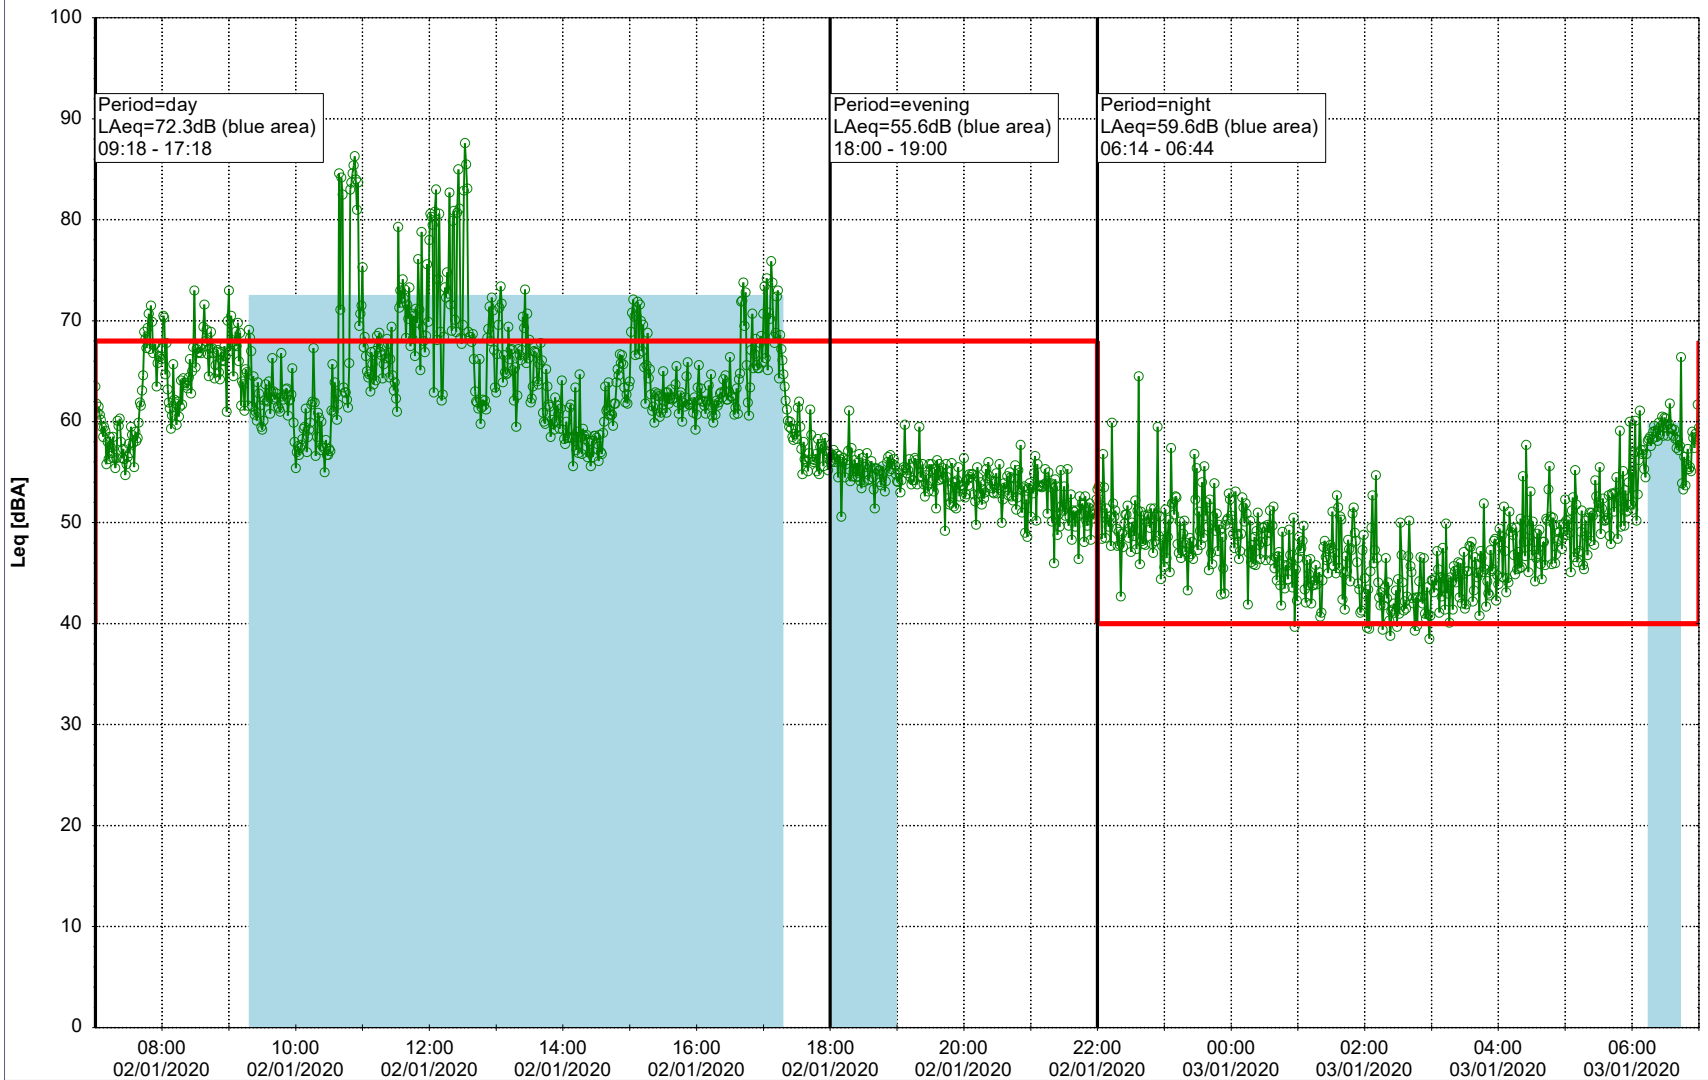

Project: Kronos Sydhavnen
Construction: Havneholmen
Location: N-V

Plan View

Remarks

...

Noise Time Related Diagram

02/01/2020
03/01/2020

○ ○ ○ ○ HOL_NS01

Project: Kronos Sydhavnen
Construction: Havneholmen
Location: N-V

Plan View

Remarks

...

Noise Time Related Diagram

03/01/2020
04/01/2020

○ ○ ○ ○ HOL_NS01

Project: Kronos Sydhavnen
Construction: Havneholmen
Location: N-V

Plan View

Remarks

...

Noise Time Related Diagram

04/01/2020
05/01/2020

○ ○ ○ ○ HOL_NS01

Project: Kronos Sydhavnen
Construction: Havneholmen
Location: N-V

Plan View

Remarks