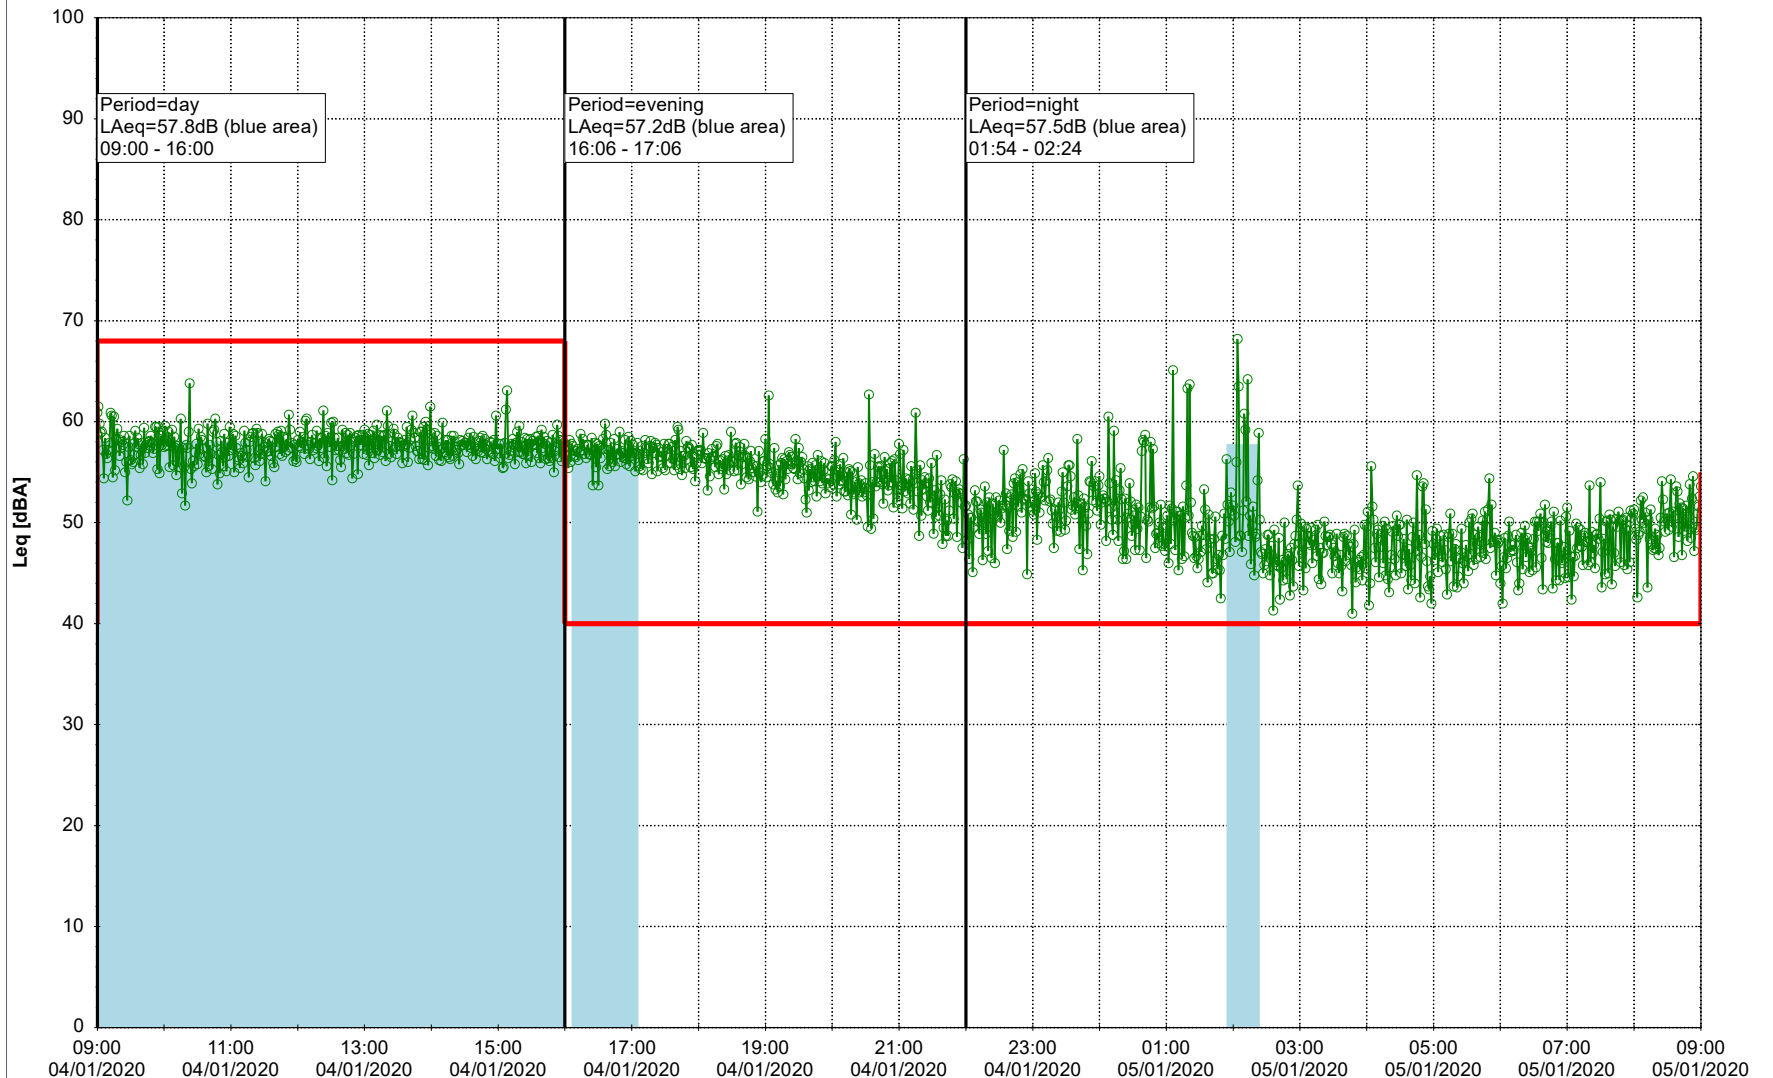

Project: Kronos Sydhavnen
Construction: Havneholmen
Location: N-V

Plan View

Remarks

...

Noise Time Related Diagram

02/01/2020
03/01/2020

○ ○ ○ ○ HOL_NS01

Project: Kronos Sydhavnen
Construction: Havneholmen
Location: N-V

Plan View

Remarks

...

Noise Time Related Diagram

03/01/2020
04/01/2020

○ ○ ○ ○ HOL_NS01

Project: Kronos Sydhavnen
Construction: Havneholmen
Location: N-V

Plan View

Remarks

...

Noise Time Related Diagram

04/01/2020
05/01/2020

○ ○ ○ ○ HOL_NS01

Project: Kronos Sydhavnen
Construction: Havneholmen
Location: N-V

Plan View

Remarks