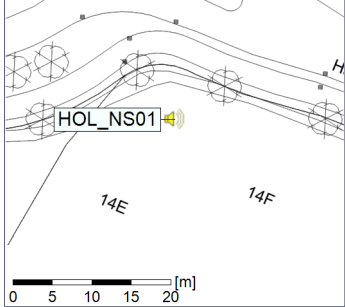

Remarks

...

Noise Time Related Diagram

04/01/2020
05/01/2020

○ ○ ○ ○ HOL_NS01

Project: Kronos Sydhavnen
Construction: Havneholmen
Location: N-V

Plan View

Remarks