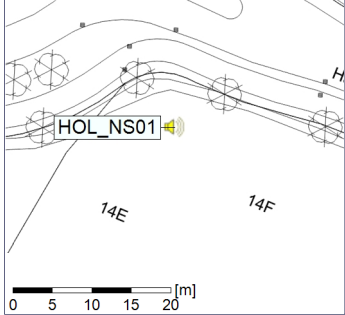

Plan View

Remarks

...

Noise Time Related Diagram

03/01/2020
04/01/2020

○ ○ ○ ○ HOL_NS01

Project: Kronos Sydhavnen
Construction: Havneholmen
Location: N-V

Plan View

Remarks

...

Noise Time Related Diagram

04/01/2020
05/01/2020

○ ○ ○ ○ HOL_NS01

Project: Kronos Sydhavnen
Construction: Havneholmen
Location: N-V

Plan View

Remarks