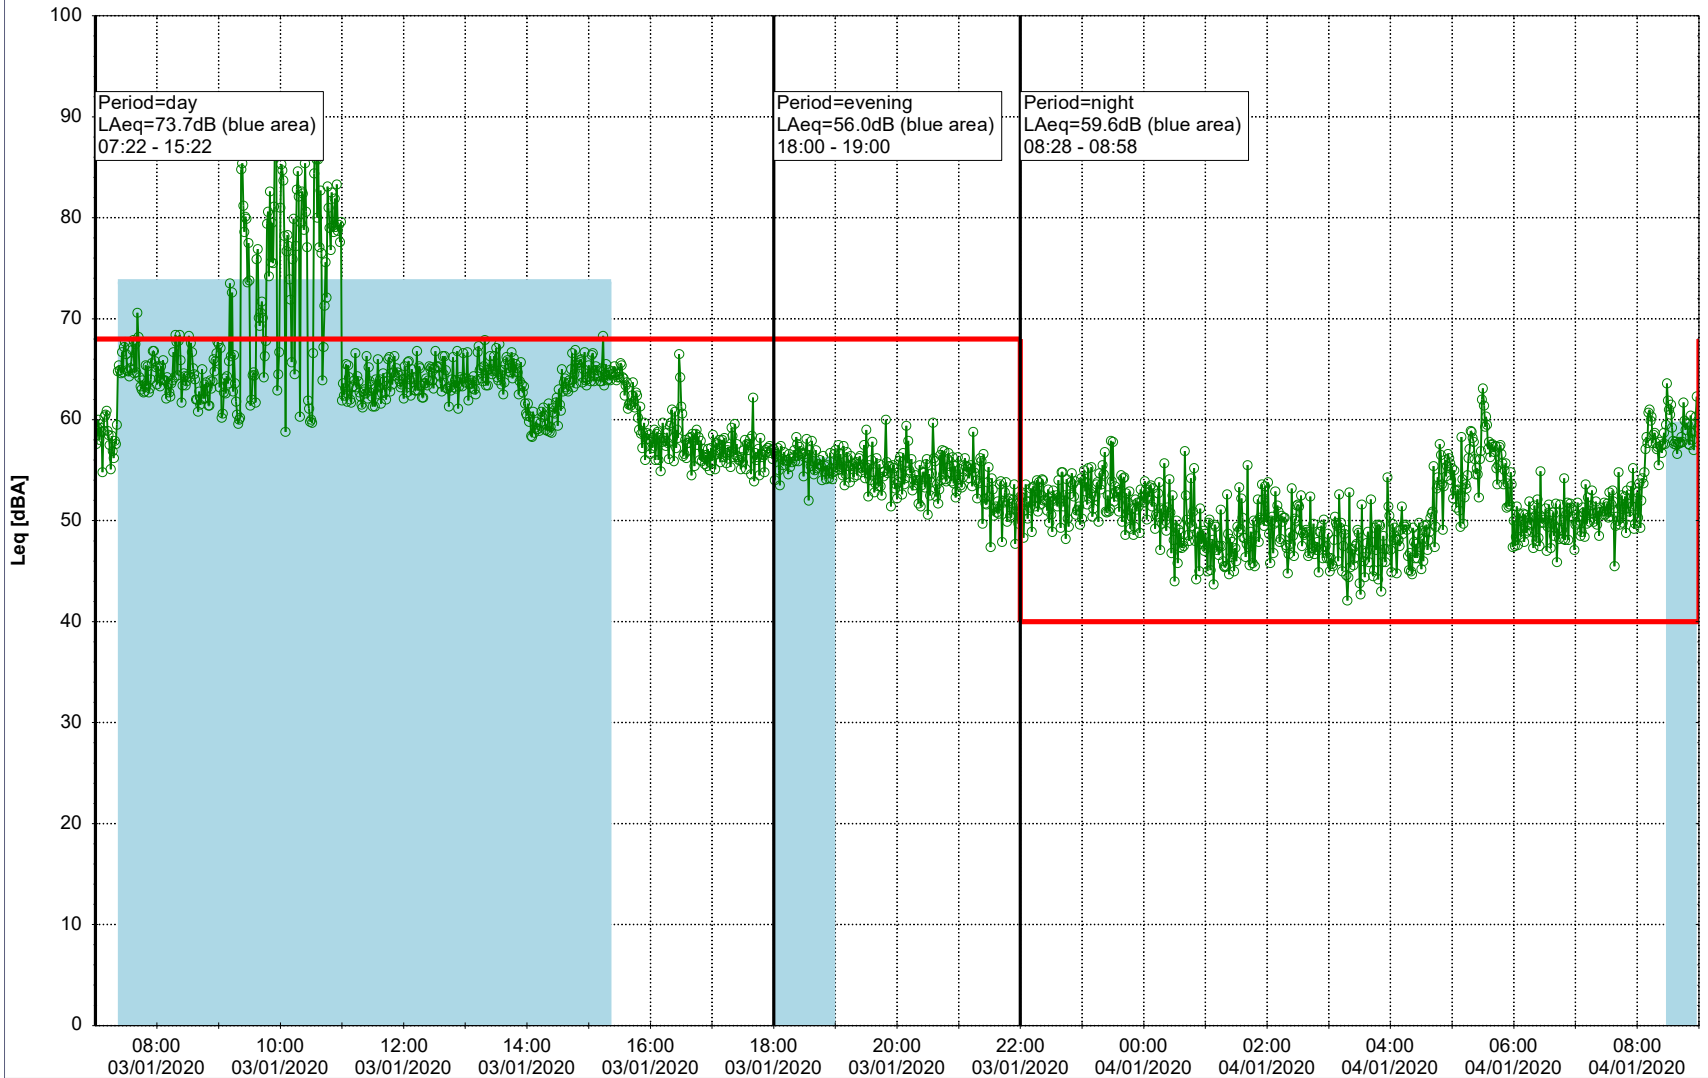

Project: Kronos Sydhavnen
Construction: Havneholmen
Location: N-V

Plan View

Remarks

...

Noise Time Related Diagram

02/01/2020
03/01/2020

○ ○ ○ ○ HOL_NS01

Project: Kronos Sydhavnen
Construction: Havneholmen
Location: N-V

Plan View

Remarks

...

Noise Time Related Diagram

03/01/2020
04/01/2020

○ ○ ○ ○ HOL_NS01

Project: Kronos Sydhavnen
Construction: Havneholmen
Location: N-V

Plan View

Remarks

...

Noise Time Related Diagram

04/01/2020
05/01/2020

○ ○ ○ ○ HOL_NS01

Project: Kronos Sydhavnen
Construction: Havneholmen
Location: N-V

Plan View

Remarks