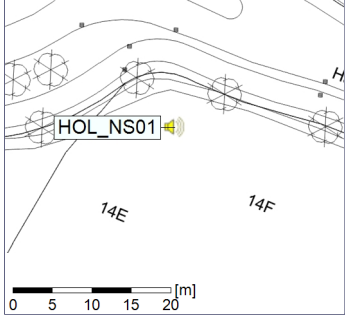

Project: Kronos Sydhavnen
Construction: Havneholmen
Location: N-V

Plan View

Remarks

...

Noise Time Related Diagram

02/01/2020
03/01/2020

○ ○ ○ ○ HOL_NS01

Project: Kronos Sydhavnen
Construction: Havneholmen
Location: N-V

Plan View

Remarks

...

Noise Time Related Diagram

03/01/2020
04/01/2020

○ ○ ○ ○ HOL_NS01

Project: Kronos Sydhavnen
Construction: Havneholmen
Location: N-V

Plan View

Remarks

...

Noise Time Related Diagram

04/01/2020
05/01/2020

○ ○ ○ ○ HOL_NS01

Project: Kronos Sydhavnen
Construction: Havneholmen
Location: N-V

Plan View

Remarks