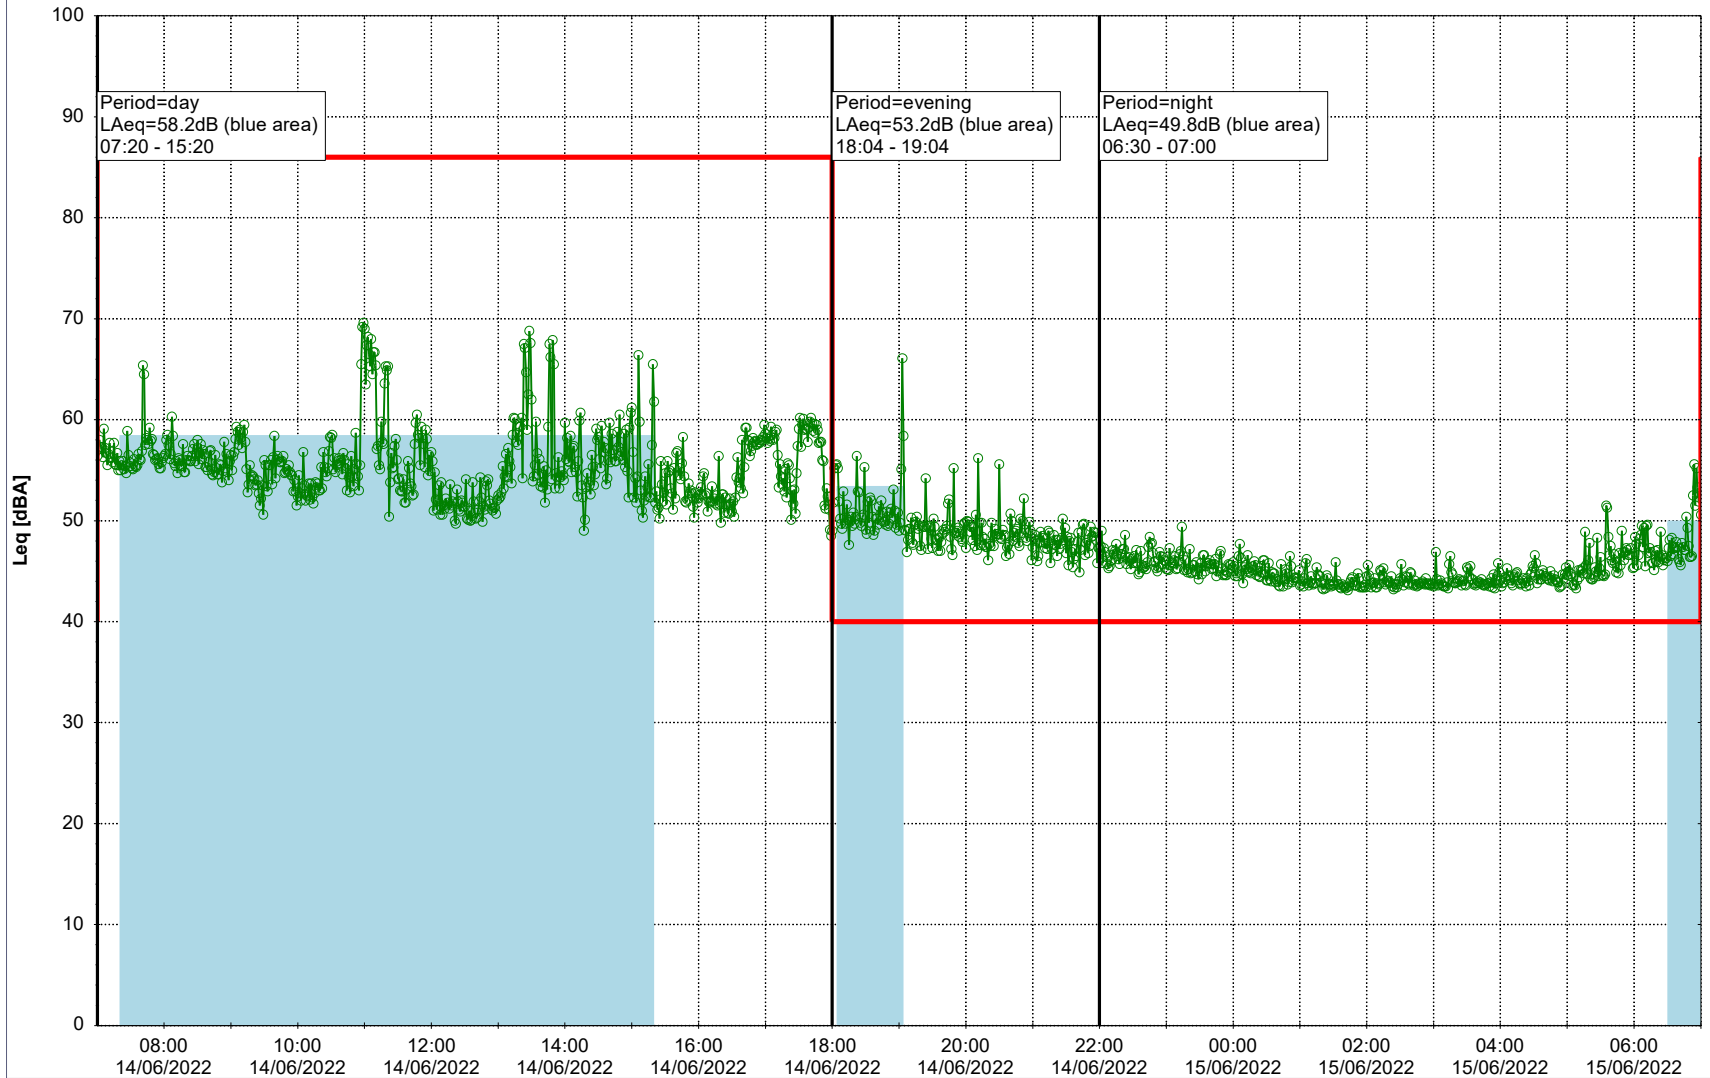

Noise Time Related Diagram

14/06/2022
15/06/2022

○○○○ MOP_NS01