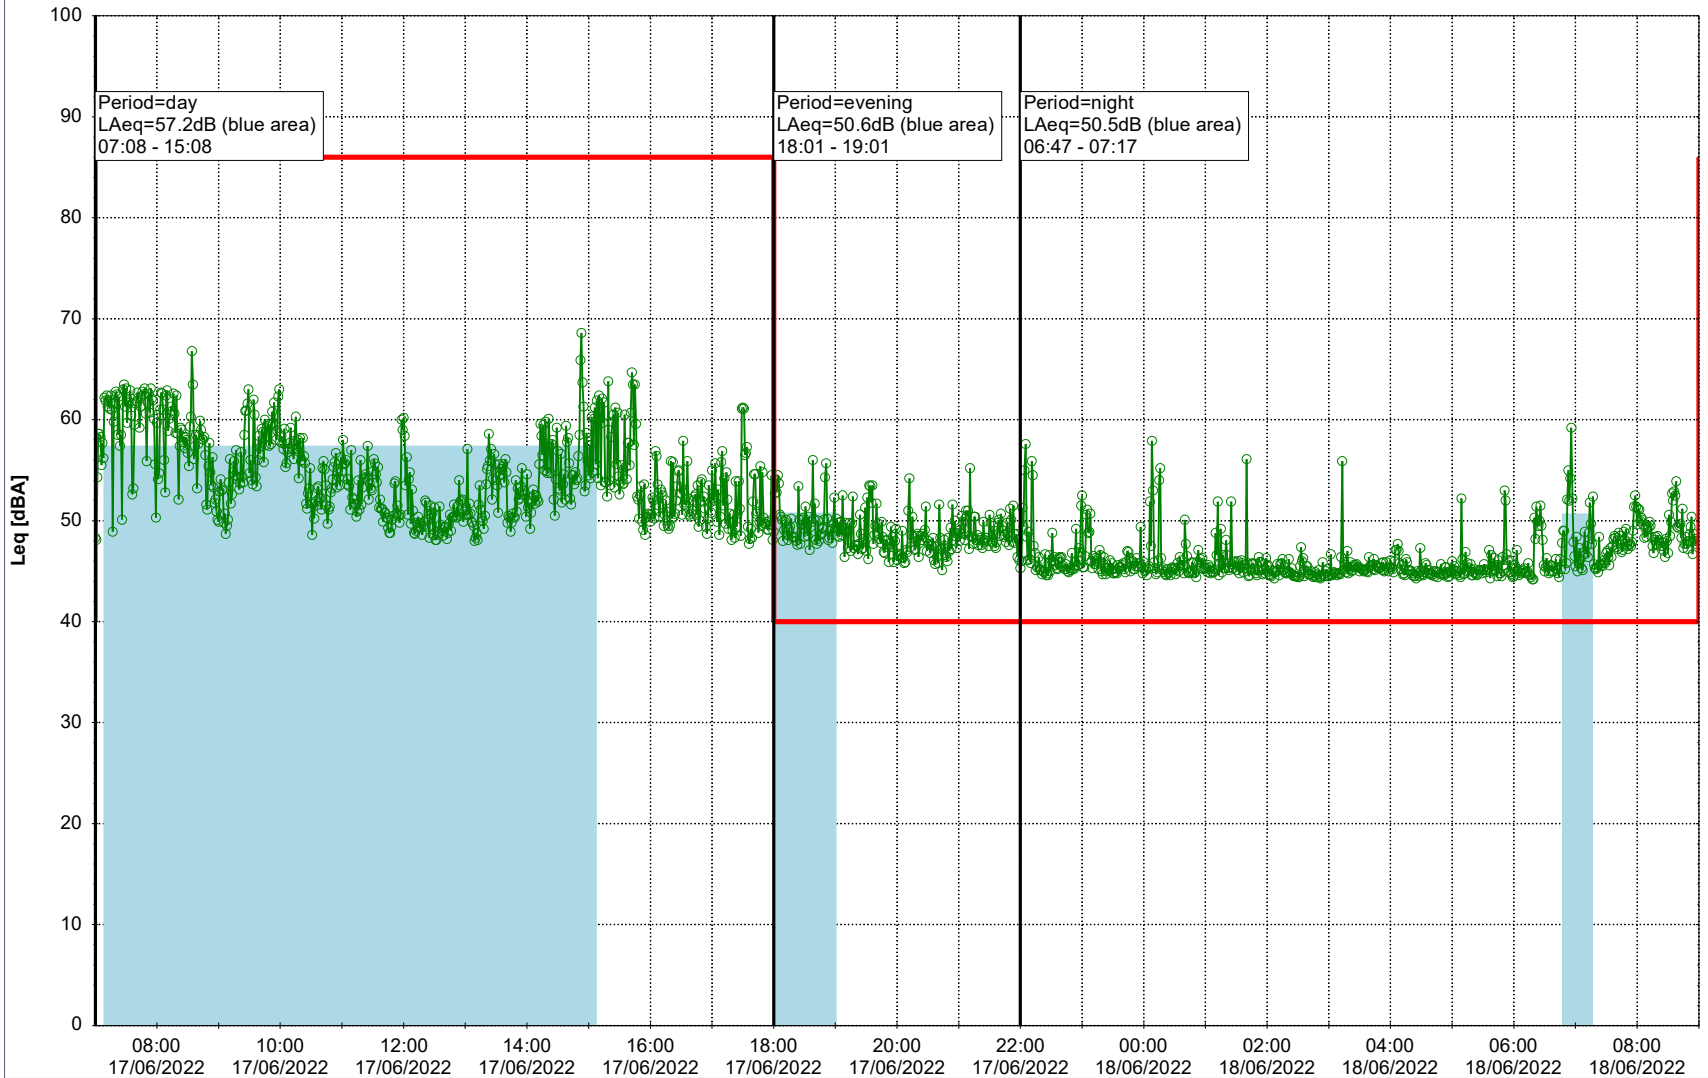

Noise Time Related Diagram

17/06/2022

18/06/2022

○○○○ MOP_NS01