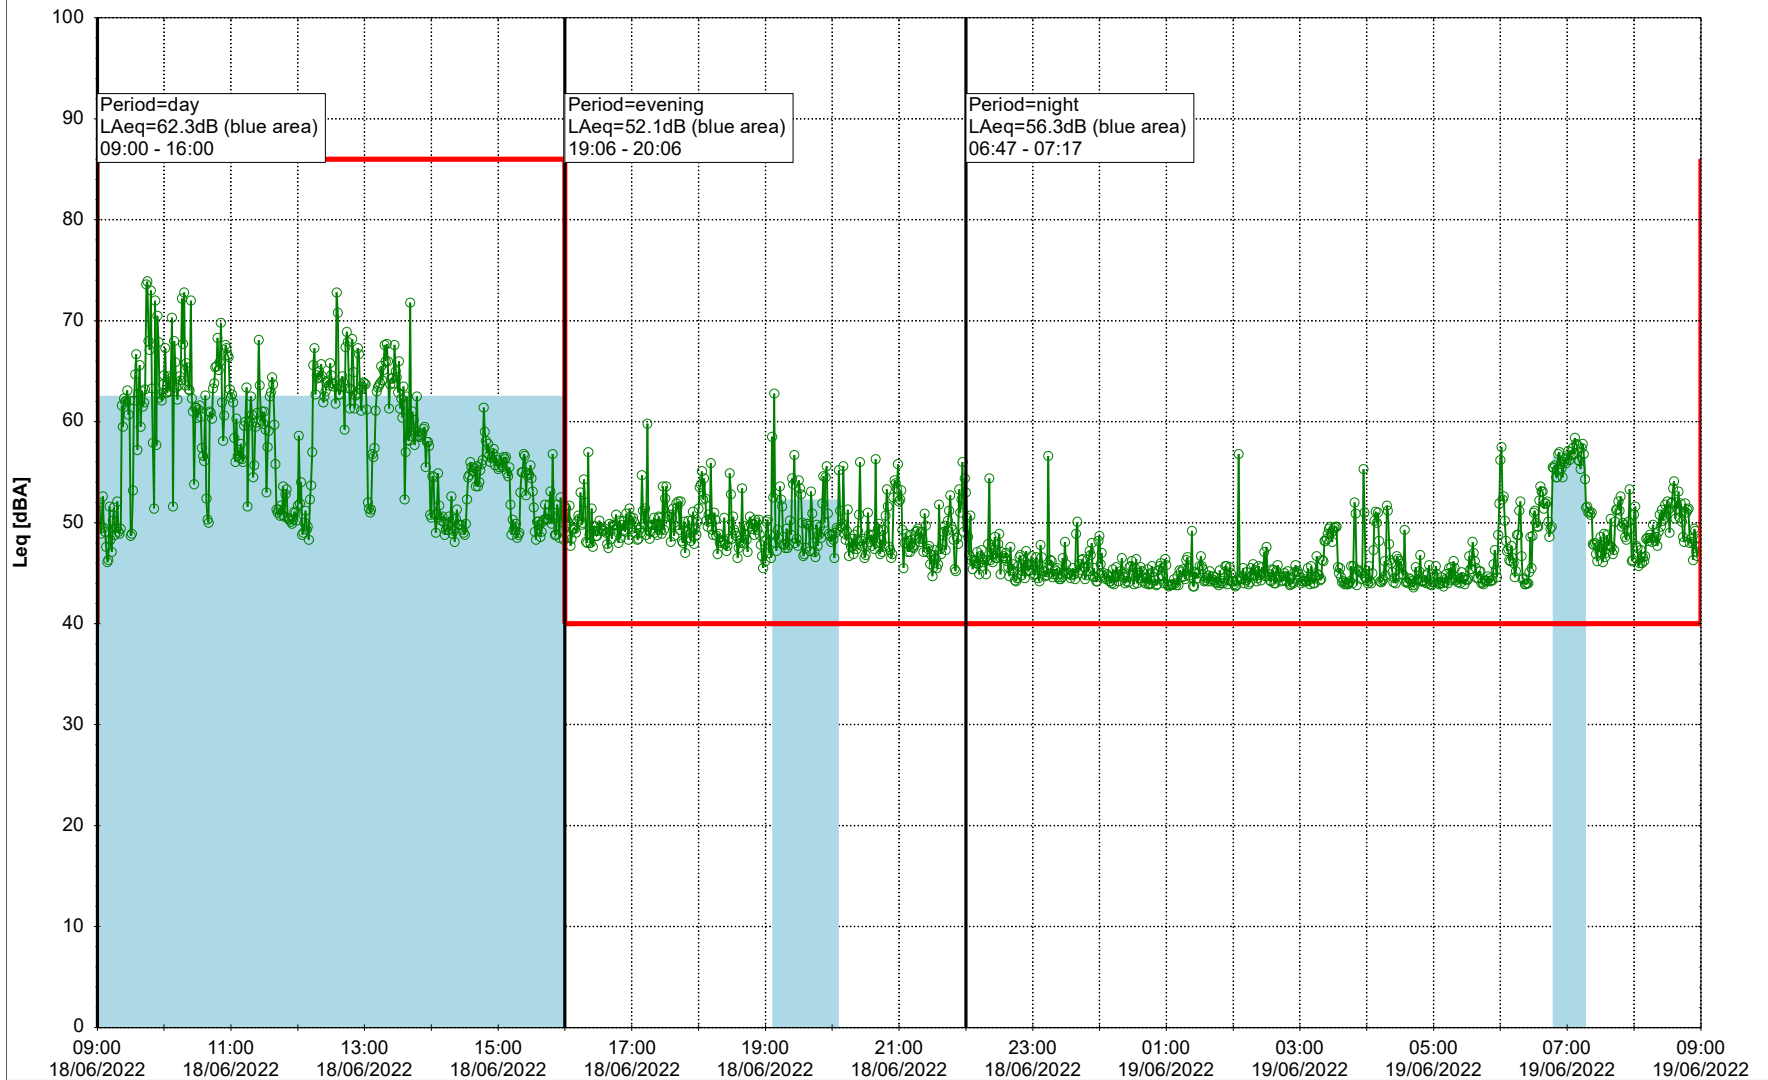

Noise Time Related Diagram

18/06/2022
19/06/2022

○○○○ MOP_NS01