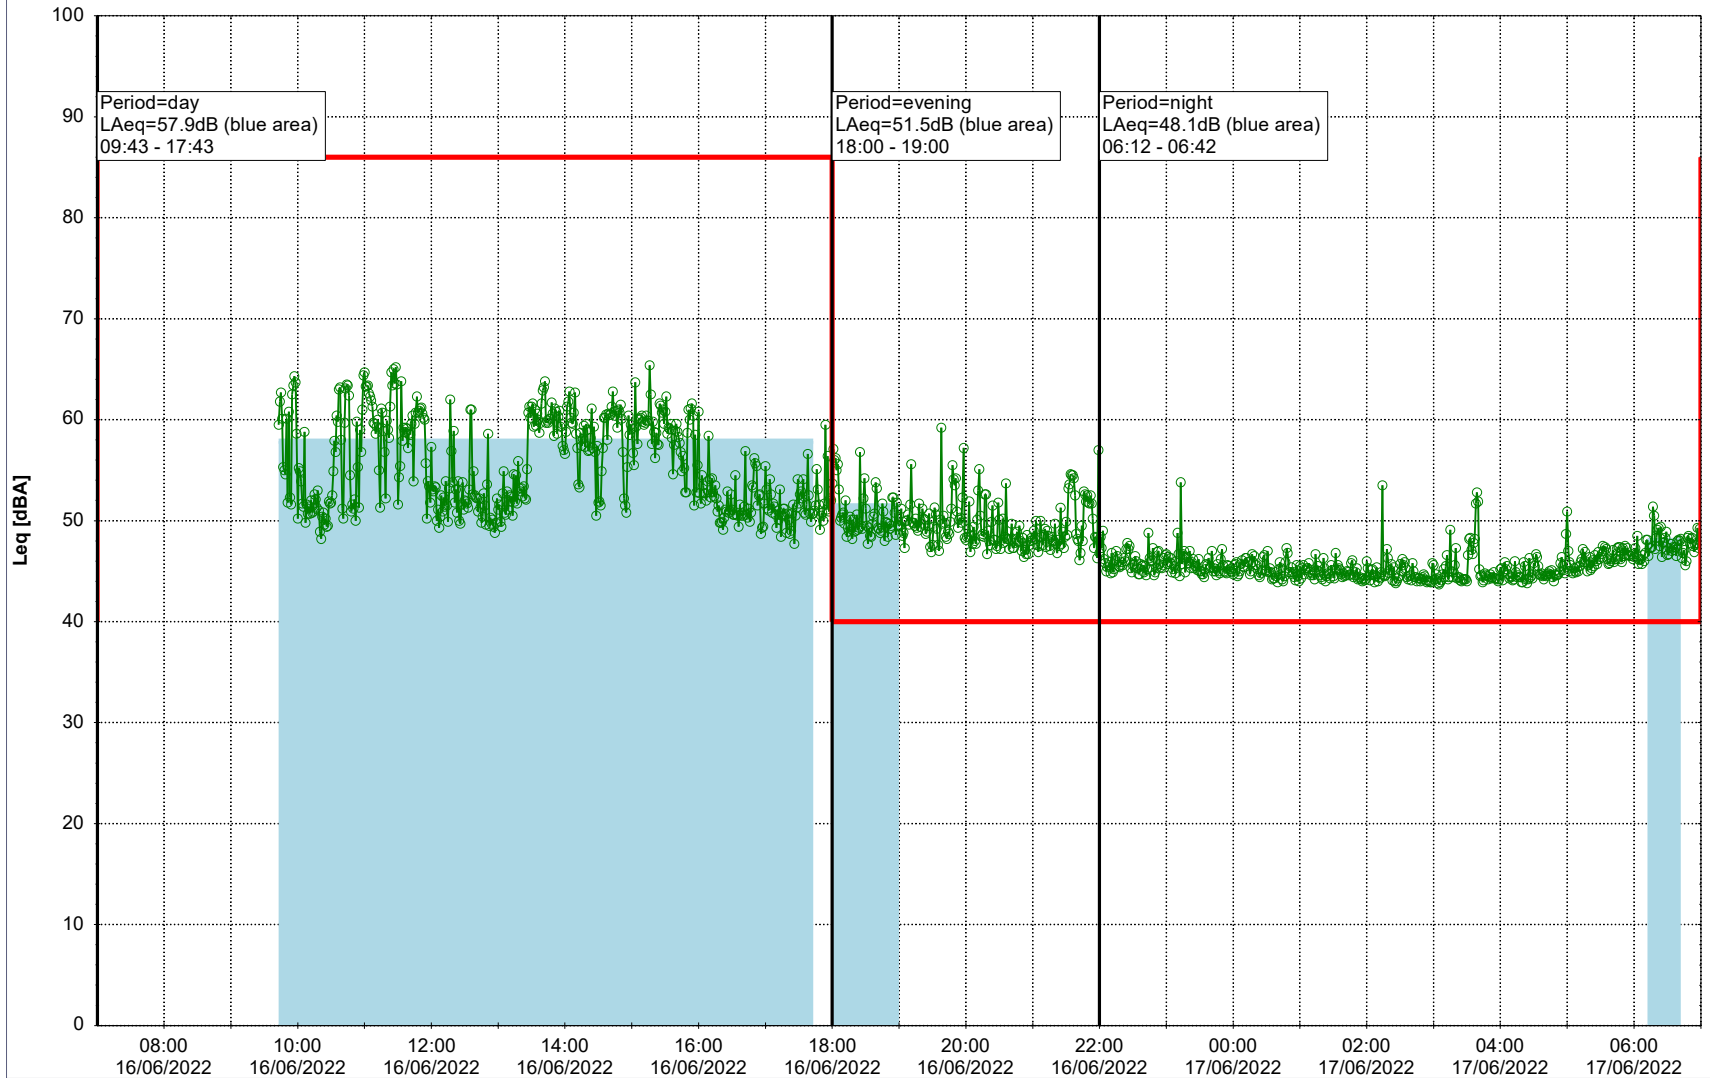

Noise Time Related Diagram

16/06/2022
17/06/2022

○○○○ MOP_NS01