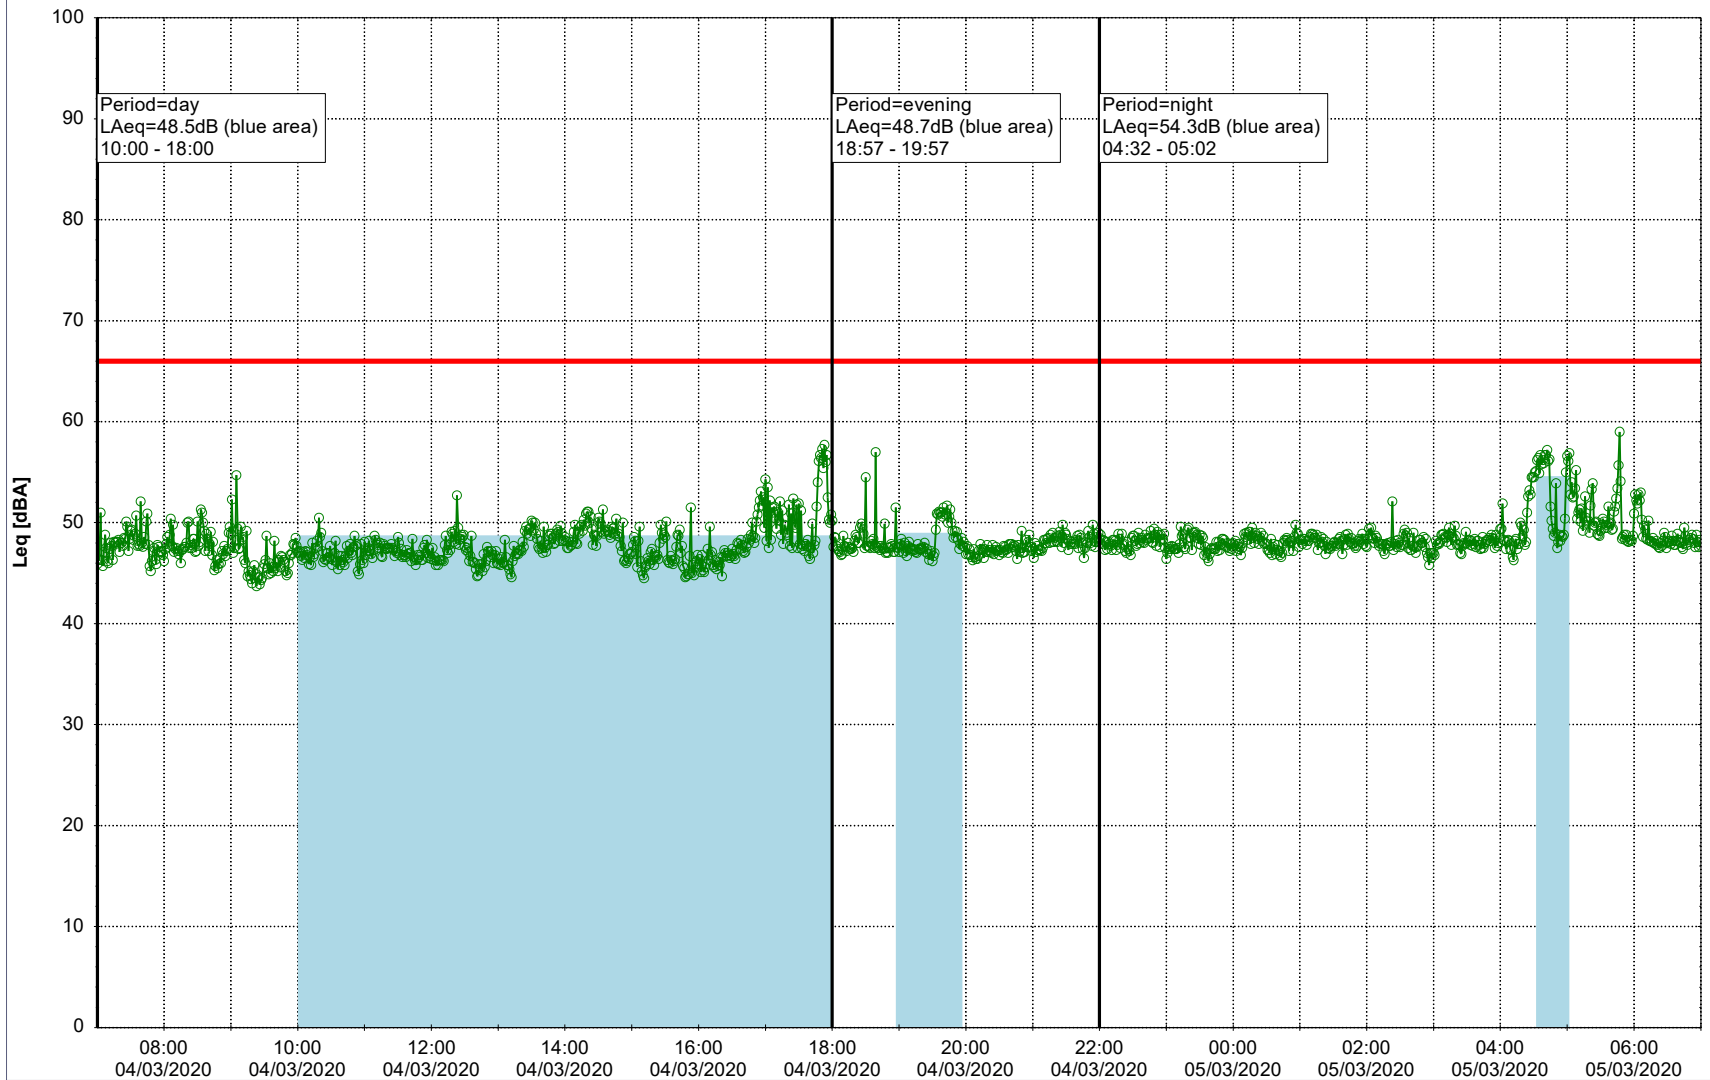

Project: Kronos Sydhavnen
Construction: Enghave Brygge
Location: N-V

Plan View

Remarks

...

Noise Time Related Diagram

02/03/2020
03/03/2020

○○○○ EBR-OVK_NS01

Project: Kronos Sydhavnen
Construction: Enghave Brygge
Location: N-V

Plan View

Remarks

...

Noise Time Related Diagram

03/03/2020
04/03/2020

○○○ EBR-OVK_NS01

Project: Kronos Sydhavnen
Construction: Enghave Brygge
Location: N-V

Plan View

Remarks

...

Noise Time Related Diagram

04/03/2020
05/03/2020

○○○ EBR-OVK_NS01

Project: Kronos Sydhavnen
Construction: Enghave Brygge
Location: N-V

Plan View

Remarks

07/03/2020
08/03/2020

○○○ EBR-OVK_NS01

Project: Kronos Sydhavnen
Construction: Enghave Brygge
Location: N-V

Plan View

Remarks

...

Noise Time Related Diagram

08/03/2020
09/03/2020