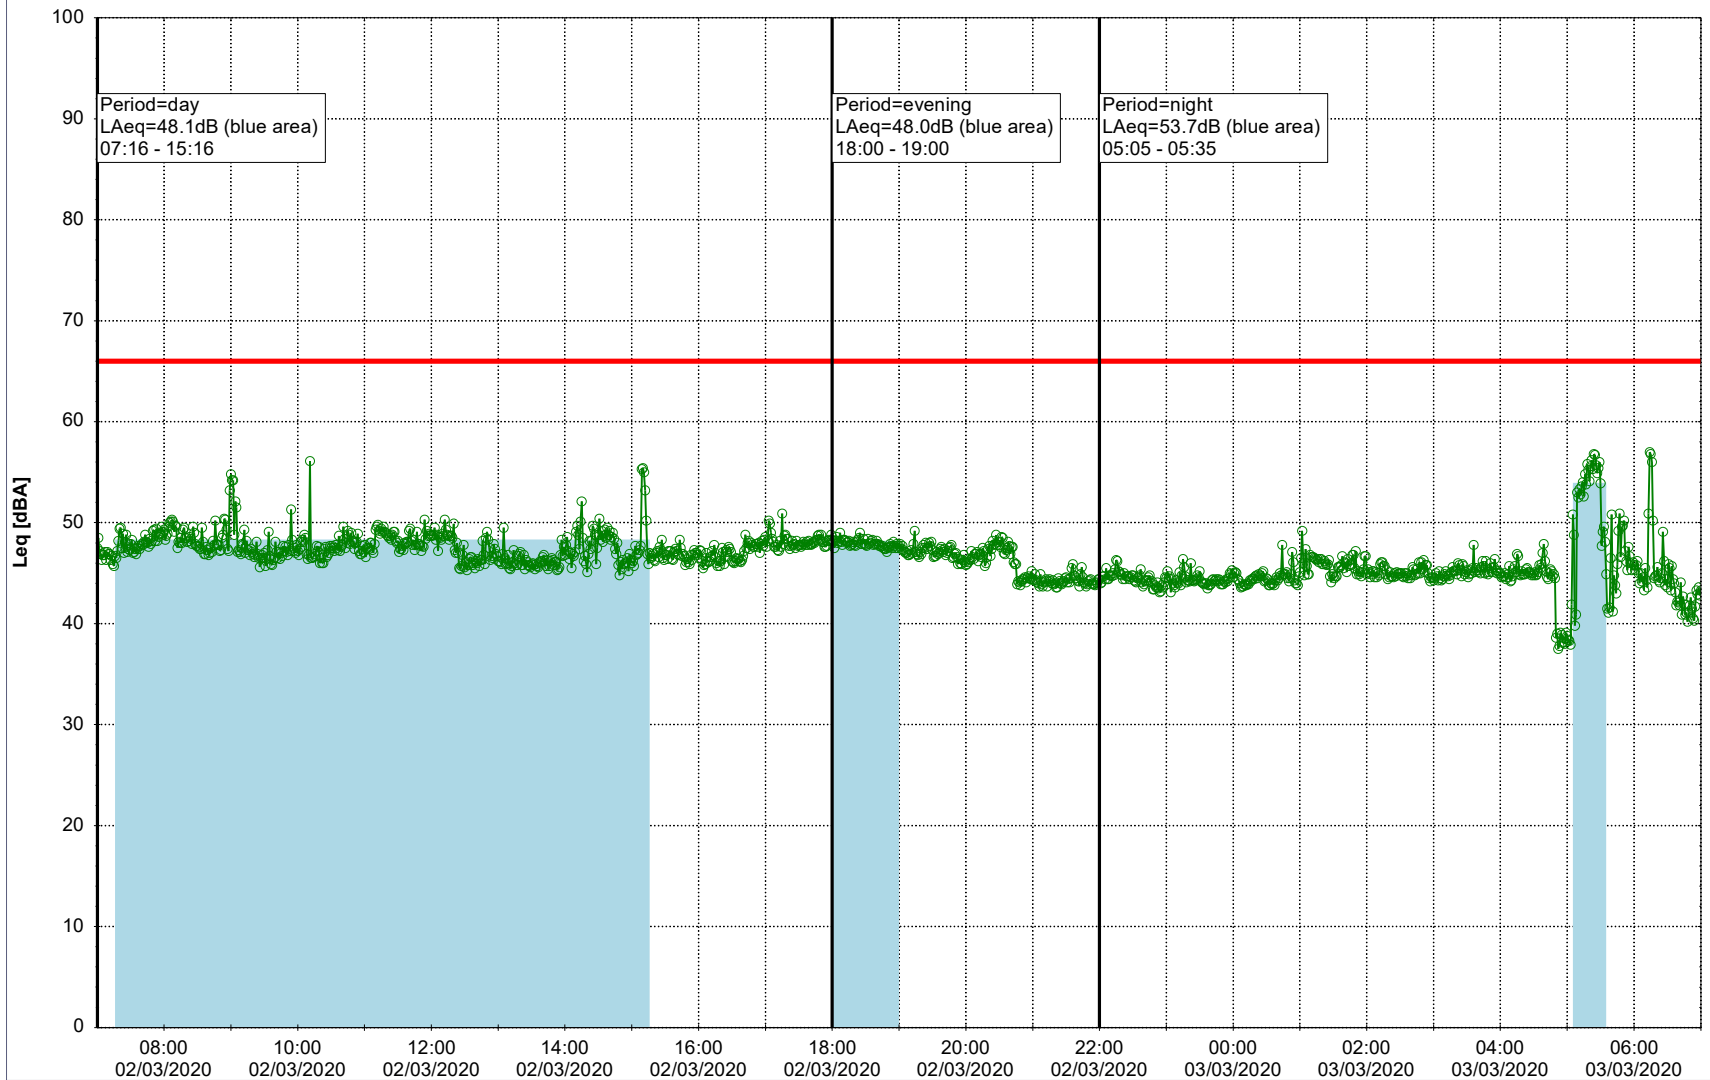

Project: Kronos Sydhavnen
Construction: Enghave Brygge
Location: N-V

Plan View

Remarks

...

Noise Time Related Diagram

02/03/2020
03/03/2020

○○○○ EBR-OVK_NS01

Project: Kronos Sydhavnen
Construction: Enghave Brygge
Location: N-V

Plan View

Remarks

...

Noise Time Related Diagram

03/03/2020
04/03/2020

○○○ EBR-OVK_NS01

Project: Kronos Sydhavnen
Construction: Enghave Brygge
Location: N-V

Plan View

Remarks

...

Noise Time Related Diagram

04/03/2020
05/03/2020

○○○ EBR-OVK_NS01

Project: Kronos Sydhavnen
Construction: Enghave Brygge
Location: N-V

Plan View

Remarks

07/03/2020
08/03/2020

○○○ EBR-OVK_NS01

Project: Kronos Sydhavnen
Construction: Enghave Brygge
Location: N-V

Plan View

Remarks

...

Noise Time Related Diagram

08/03/2020
09/03/2020