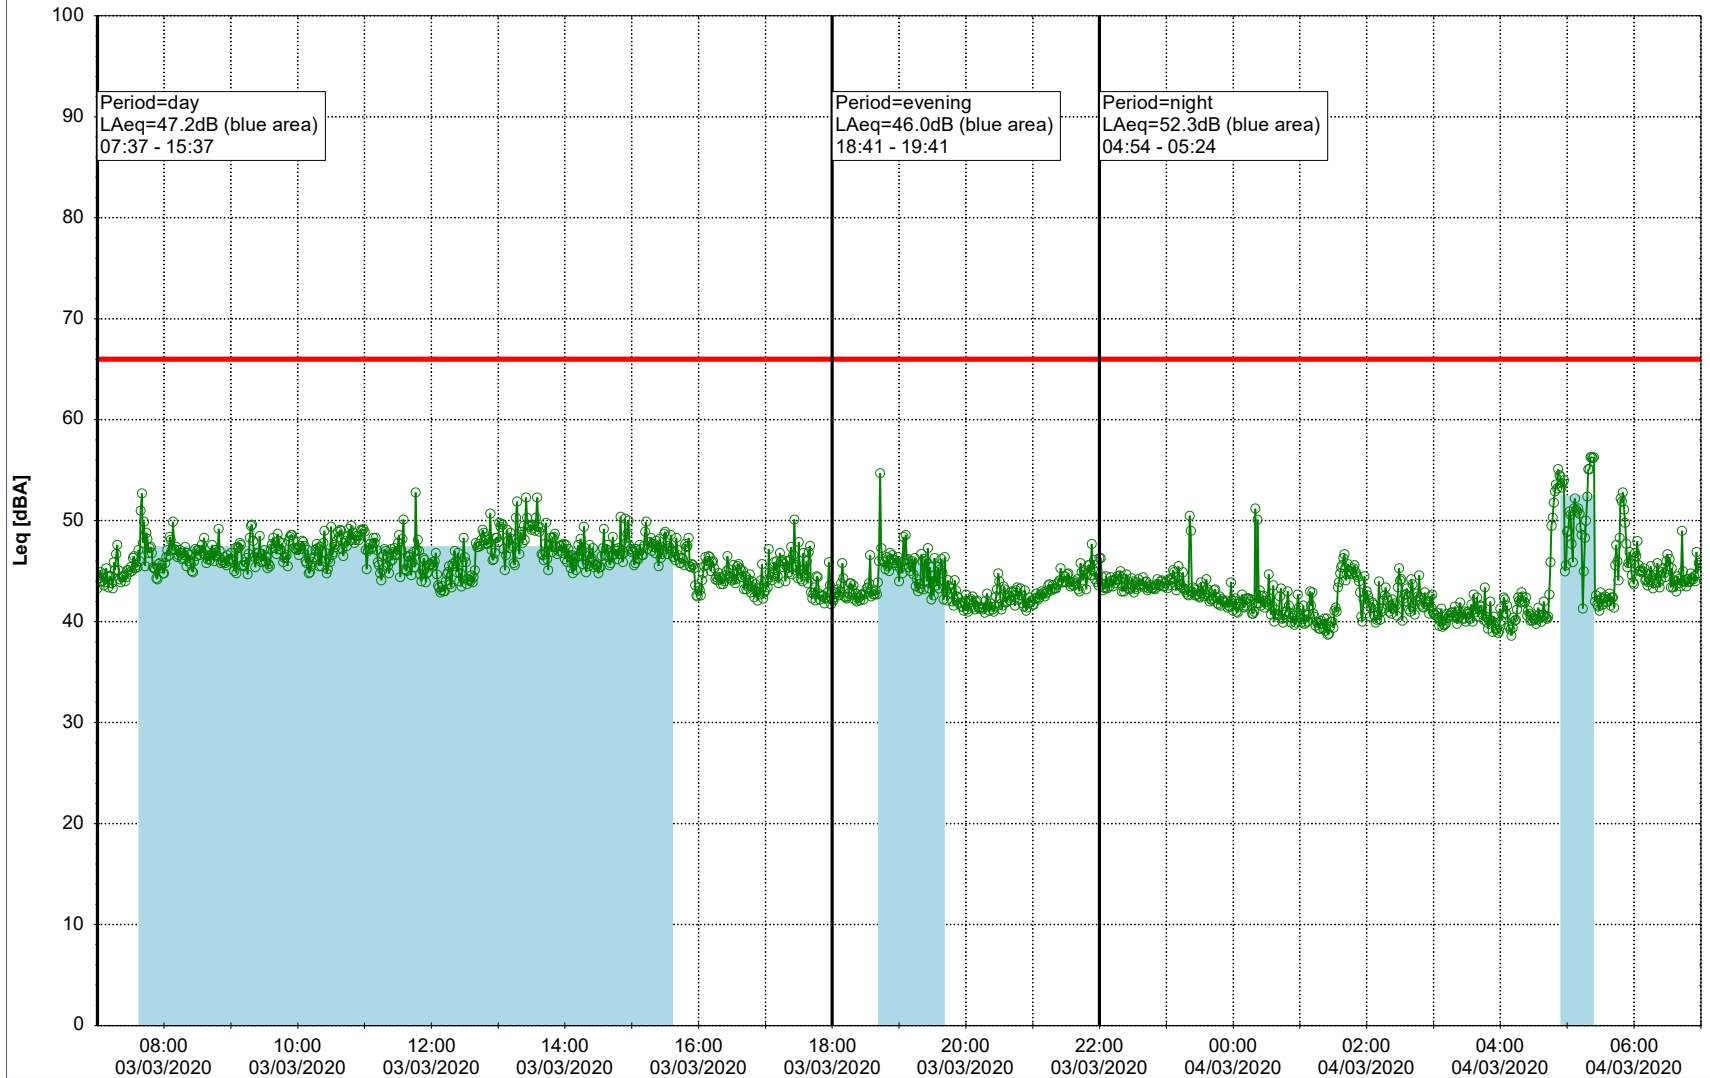

Project: Kronos Sydhavnen
Construction: Enghave Brygge
Location: N-V

Plan View

Remarks

...

Noise Time Related Diagram

02/03/2020
03/03/2020

○○○○ EBR-OVK_NS01

Project: Kronos Sydhavnen
Construction: Enghave Brygge
Location: N-V

Plan View

Remarks

...

Noise Time Related Diagram

03/03/2020
04/03/2020

○○○ EBR-OVK_NS01

Project: Kronos Sydhavnen
Construction: Enghave Brygge
Location: N-V

Plan View

Remarks

...

Noise Time Related Diagram

04/03/2020
05/03/2020

○○○ EBR-OVK_NS01

Project: Kronos Sydhavnen
Construction: Enghave Brygge
Location: N-V

Plan View

Remarks

...

Noise Time Related Diagram

05/03/2020
06/03/2020

○○○○ EBR-OVK_NS01

Project: Kronos Sydhavnen
Construction: Enghave Brygge
Location: N-V

Plan View

Remarks

...