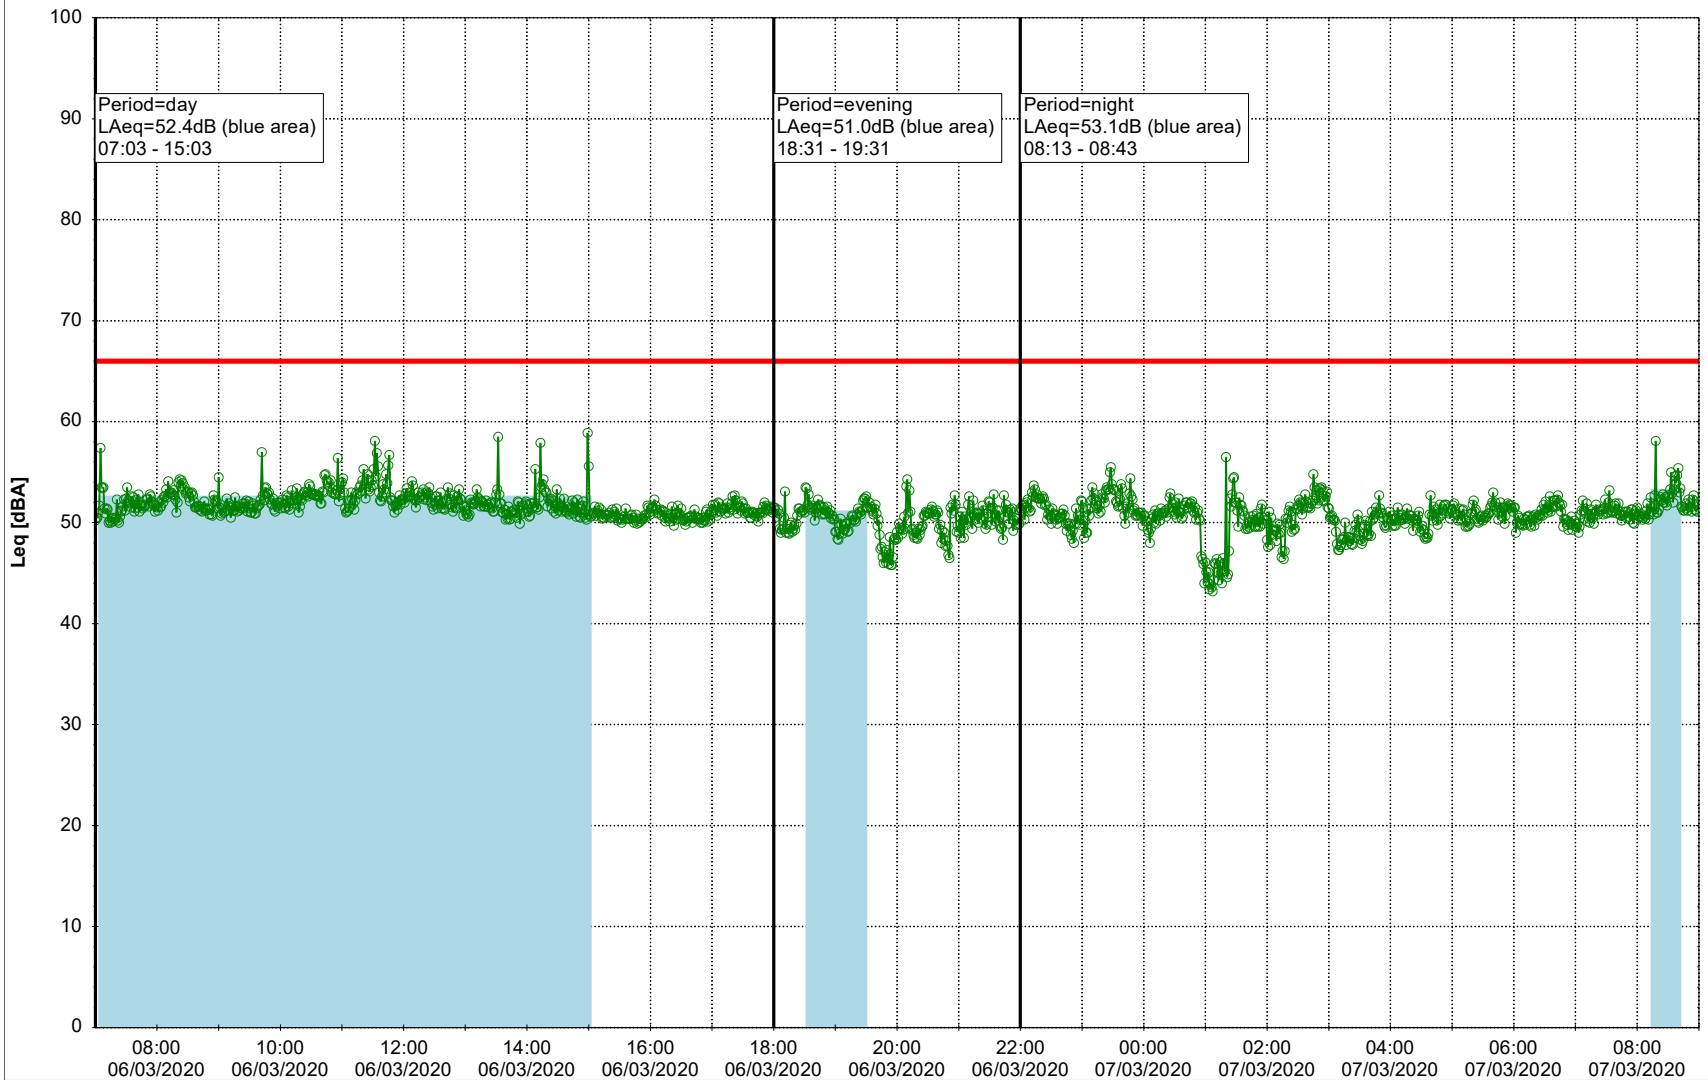

...

Noise Time Related Diagram

05/03/2020
06/03/2020

○○○○ EBR-OVK_NS01

Project: Kronos Sydhavnen
Construction: Enghave Brygge
Location: N-V

Plan View

Remarks

...

Noise Time Related Diagram

06/03/2020
07/03/2020

○○○ EBR-OVK_NS01

Project: Kronos Sydhavnen
Construction: Enghave Brygge
Location: N-V

Plan View

Remarks

...

Noise Time Related Diagram

07/03/2020
08/03/2020

○○○ EBR-OVK_NS01

Project: Kronos Sydhavnen
Construction: Enghave Brygge
Location: N-V

Plan View

Remarks

...

Noise Time Related Diagram

08/03/2020
09/03/2020