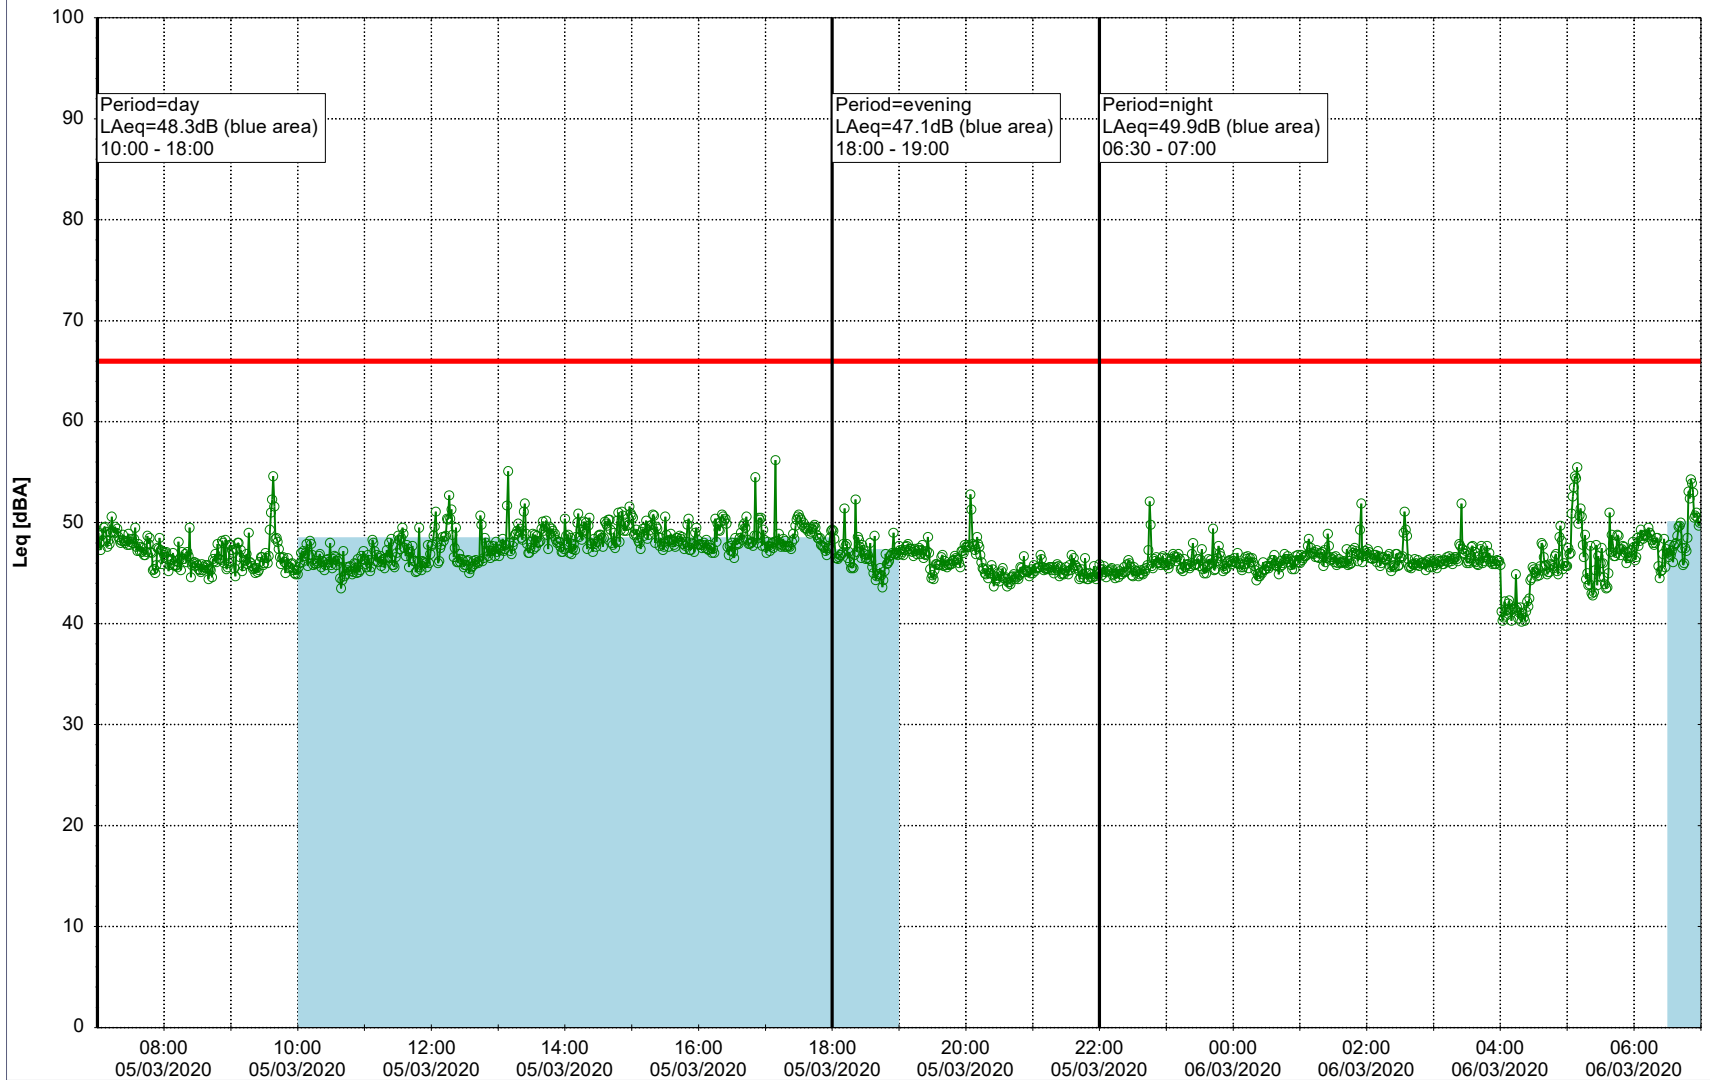

Remarks

...

Noise Time Related Diagram

04/03/2020
05/03/2020

○○○ EBR-OVK_NS01

Project: Kronos Sydhavnen
Construction: Enghave Brygge
Location: N-V

Plan View

Remarks

...

Noise Time Related Diagram

05/03/2020
06/03/2020

○○○○ EBR-OVK_NS01

Project: Kronos Sydhavnen
Construction: Enghave Brygge
Location: N-V

Plan View

Remarks

...