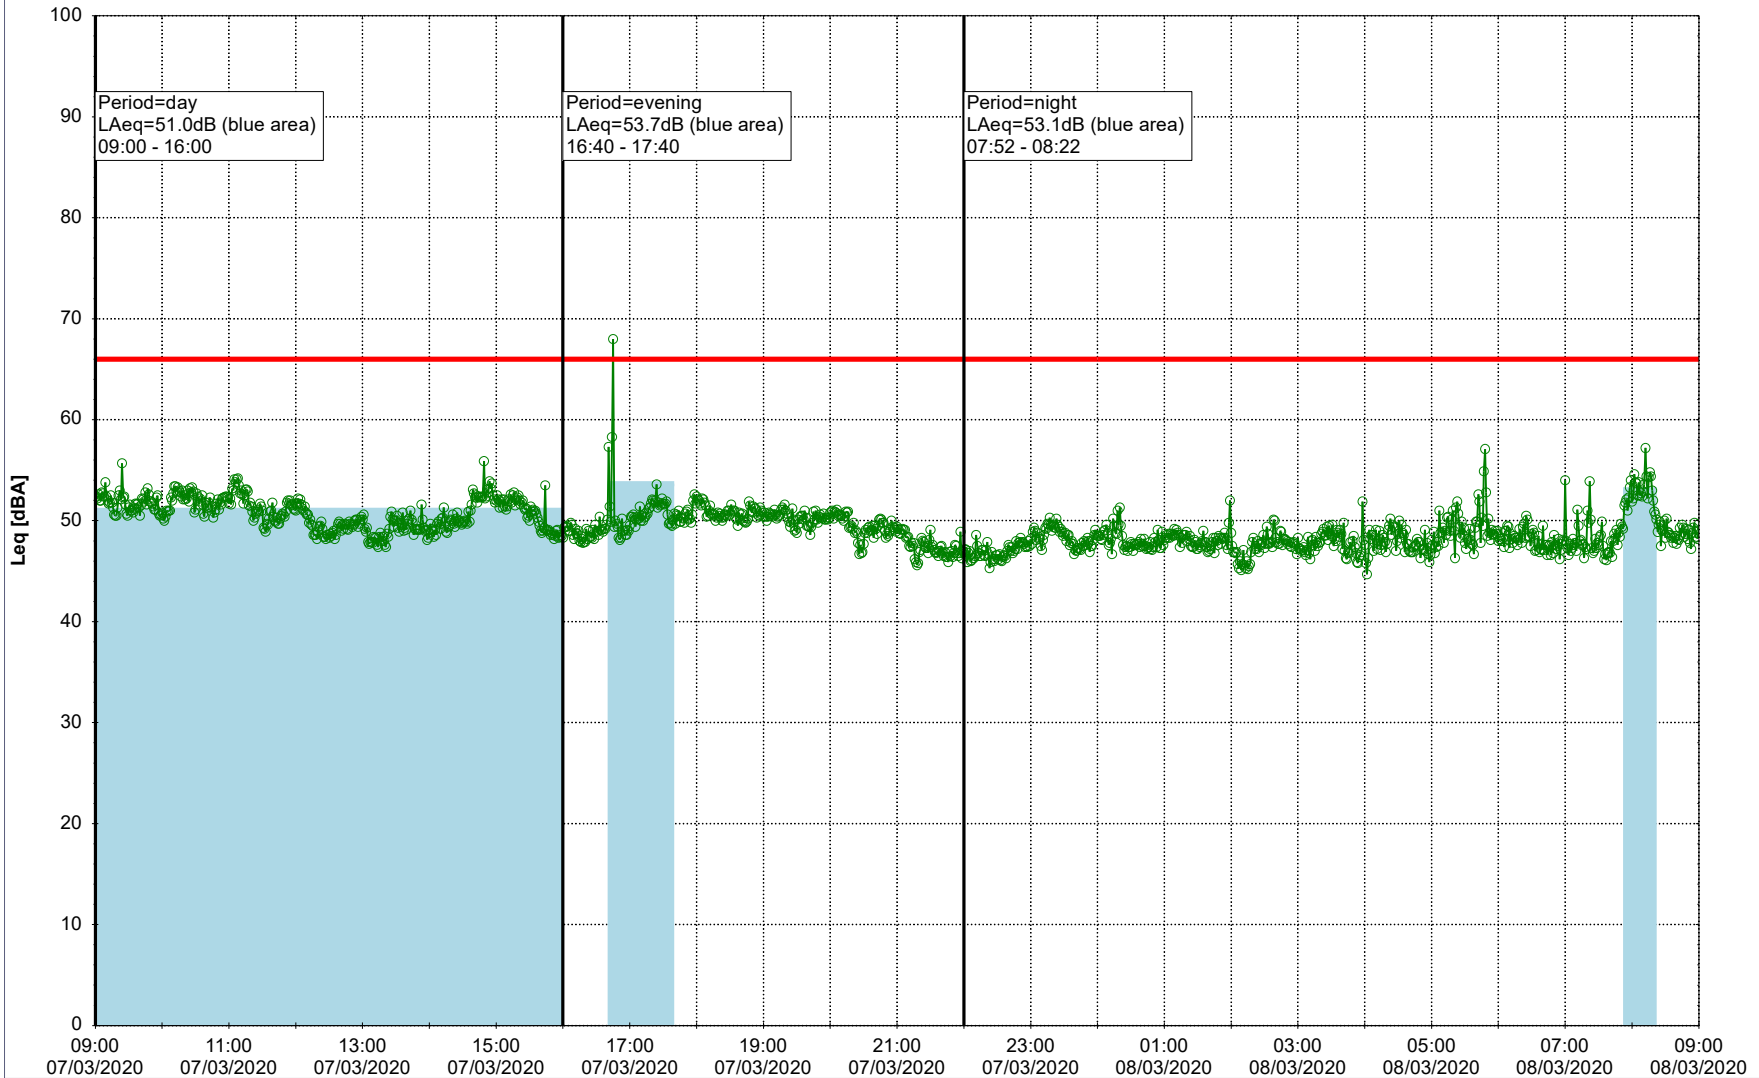

Noise Time Related Diagram

06/03/2020
07/03/2020

○○○ EBR-OVK_NS01

Project: Kronos Sydhavnen
Construction: Enghave Brygge
Location: N-V

Plan View

Remarks

...

Noise Time Related Diagram

07/03/2020
08/03/2020

○○○ EBR-OVK_NS01

Project: Kronos Sydhavnen
Construction: Enghave Brygge
Location: N-V

Plan View

Remarks

...

Noise Time Related Diagram

08/03/2020
09/03/2020