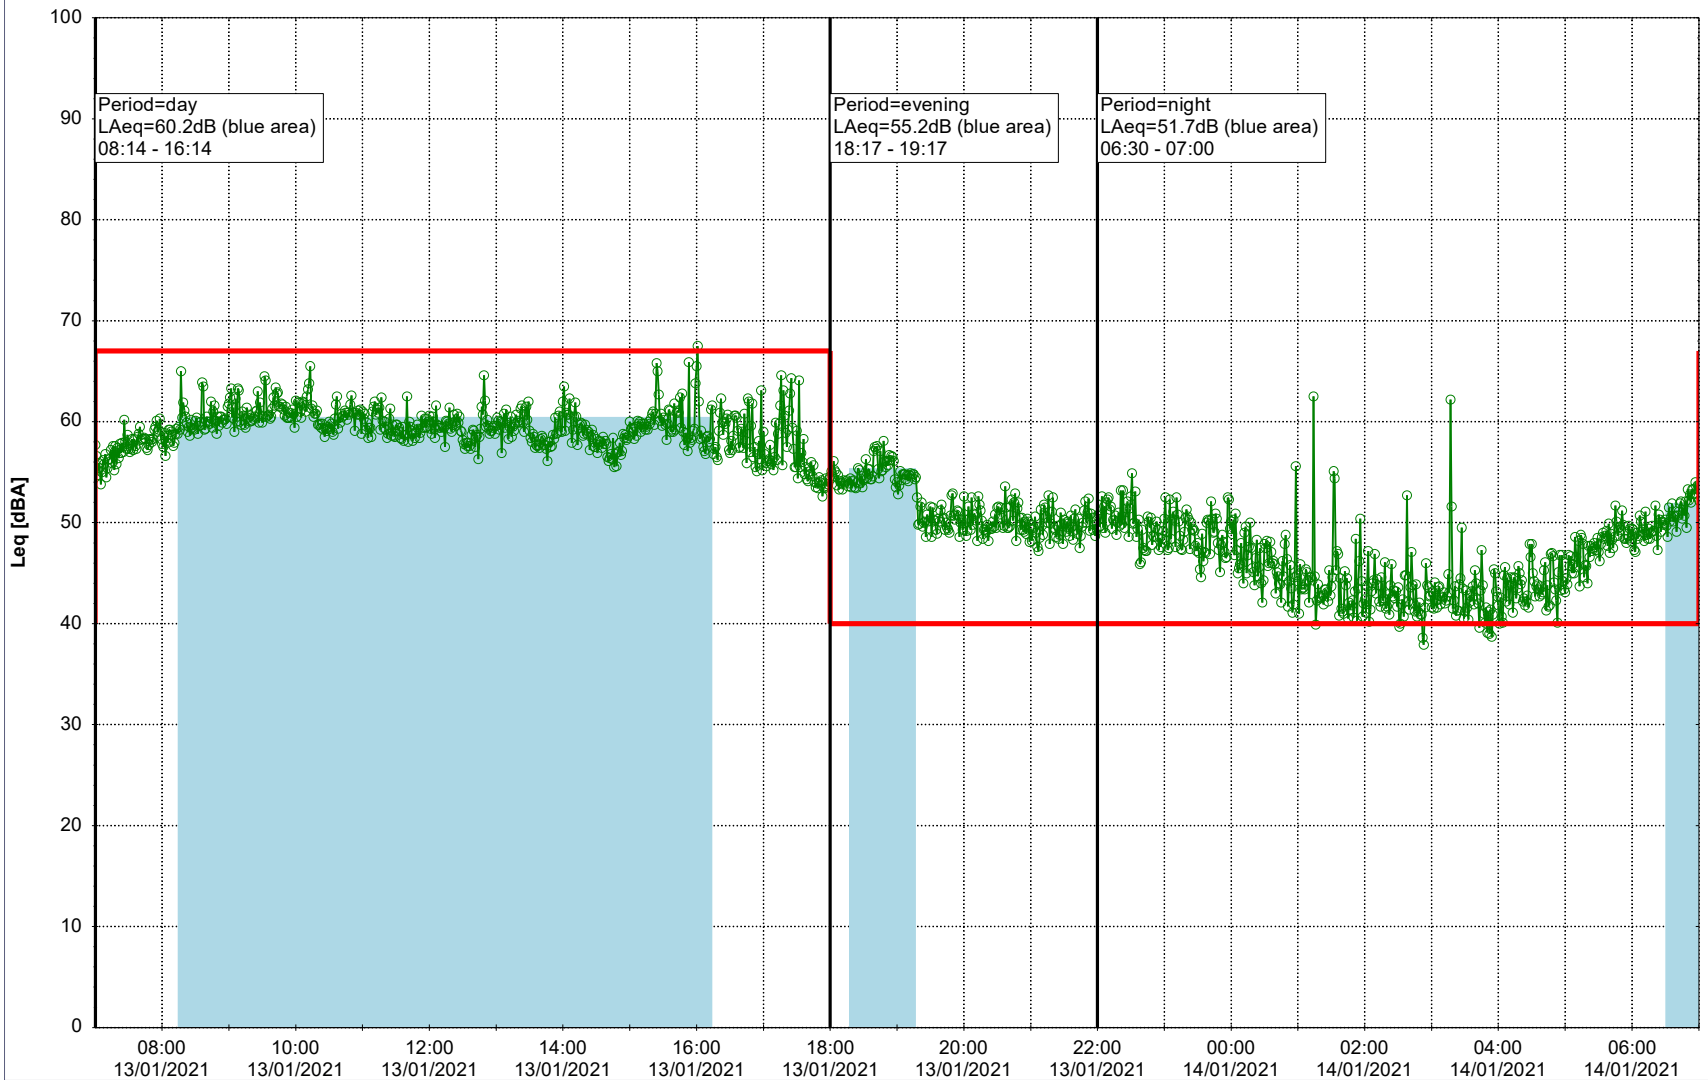

Project: Kronos Sydhavnen
Construction: Sluseholmen
Location: N-V

Plan View

0 5 10 15 20 [m]

Remarks

...

Noise Time Related Diagram

13/01/2021

14/01/2021

○○○○ SLU_NS01

Project: Kronos Sydhavnen
Construction: Sluseholmen
Location: N-V

Plan View

0 5 10 15 20 [m]

Remarks

...

Noise Time Related Diagram

14/01/2021
15/01/2021

○○○○ SLU_NS01

Project: Kronos Sydhavnen
Construction: Sluseholmen
Location: N-V

Plan View

0 5 10 15 20 [m]

Remarks

...

Noise Time Related Diagram

15/01/2021
16/01/2021

SLU_NS01

Project: Kronos Sydhavnen
Construction: Sluseholmen
Location: N-V

Plan View

0 5 10 15 20 [m]

Remarks

...

Noise Time Related Diagram

16/01/2021
17/01/2021