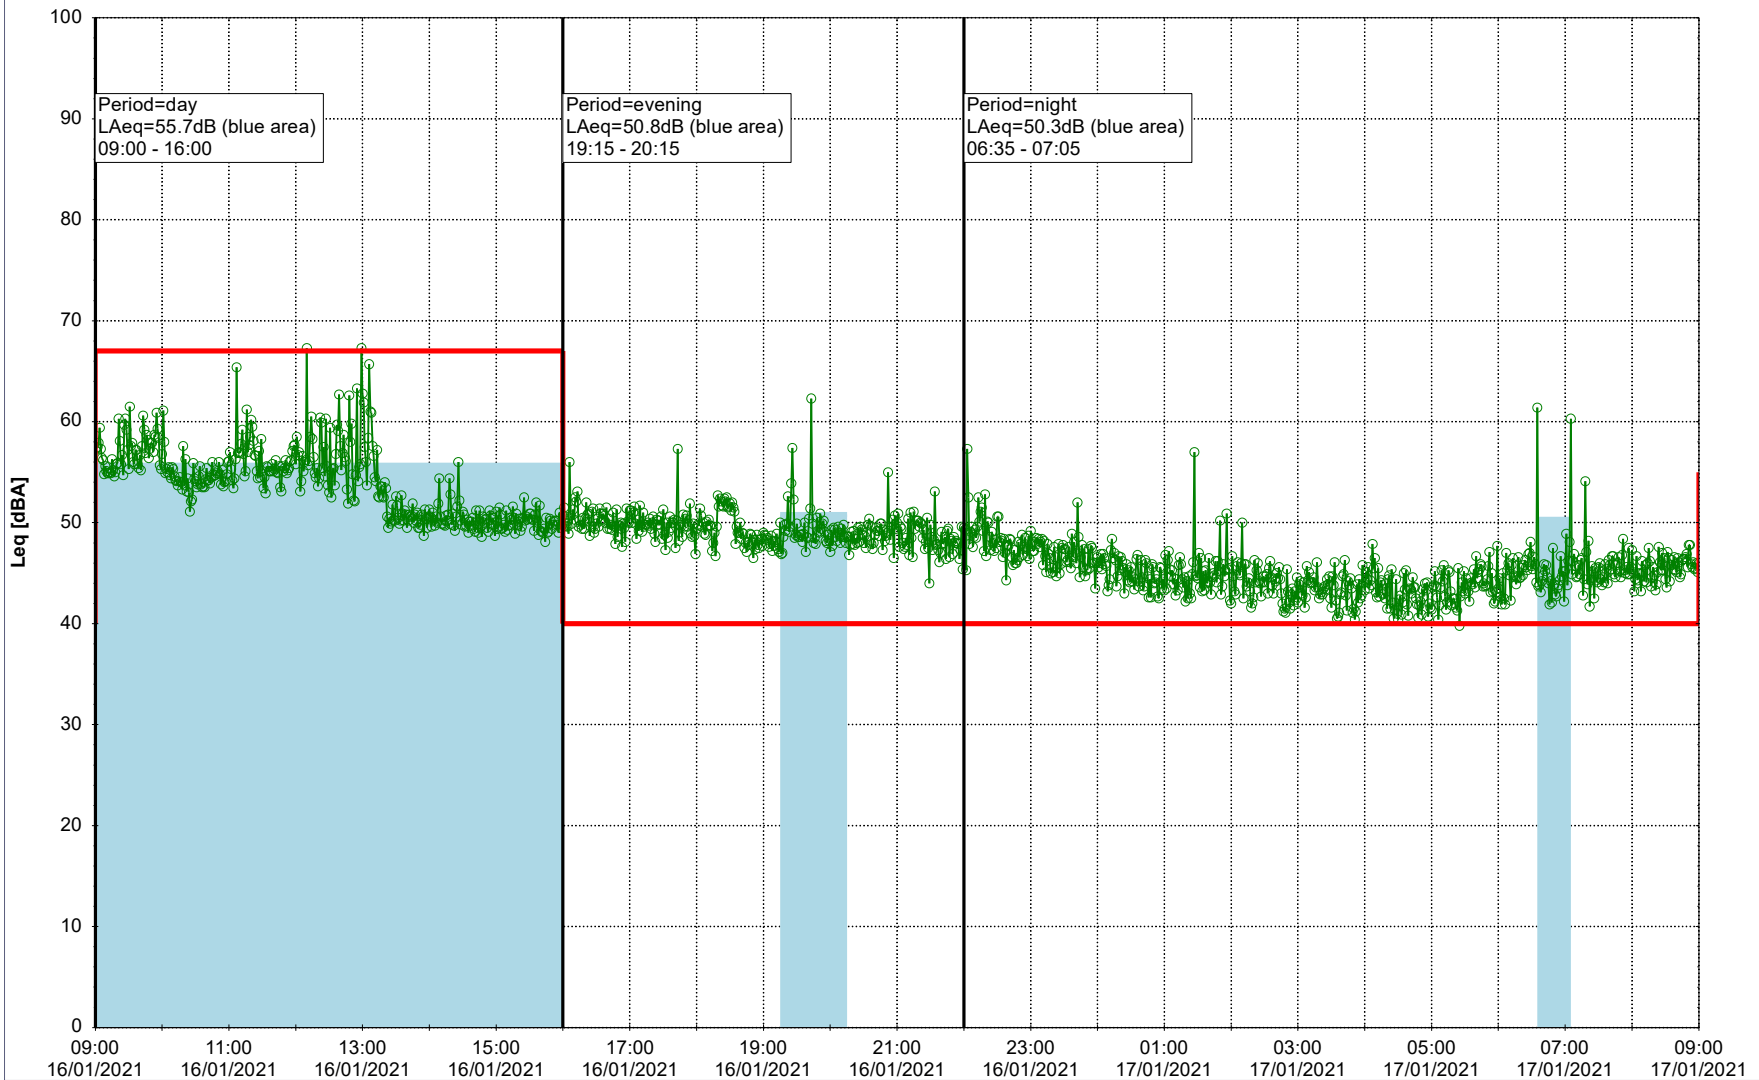

○○○○ SLU_NS01

Project: Kronos Sydhavnen
Construction: Sluseholmen
Location: N-V

Plan View

0 5 10 15 20 [m]

Remarks

...

Noise Time Related Diagram

15/01/2021
16/01/2021

SLU_NS01

Project: Kronos Sydhavnen
Construction: Sluseholmen
Location: N-V

Plan View

0 5 10 15 20 [m]

Remarks

...

Noise Time Related Diagram

16/01/2021
17/01/2021

○○○○ SLU_NS01

Project: Kronos Sydhavnen
Construction: Sluseholmen
Location: N-V

Plan View

Remarks

...

Noise Time Related Diagram

17/01/2021
18/01/2021

○○○ SLU_NS01