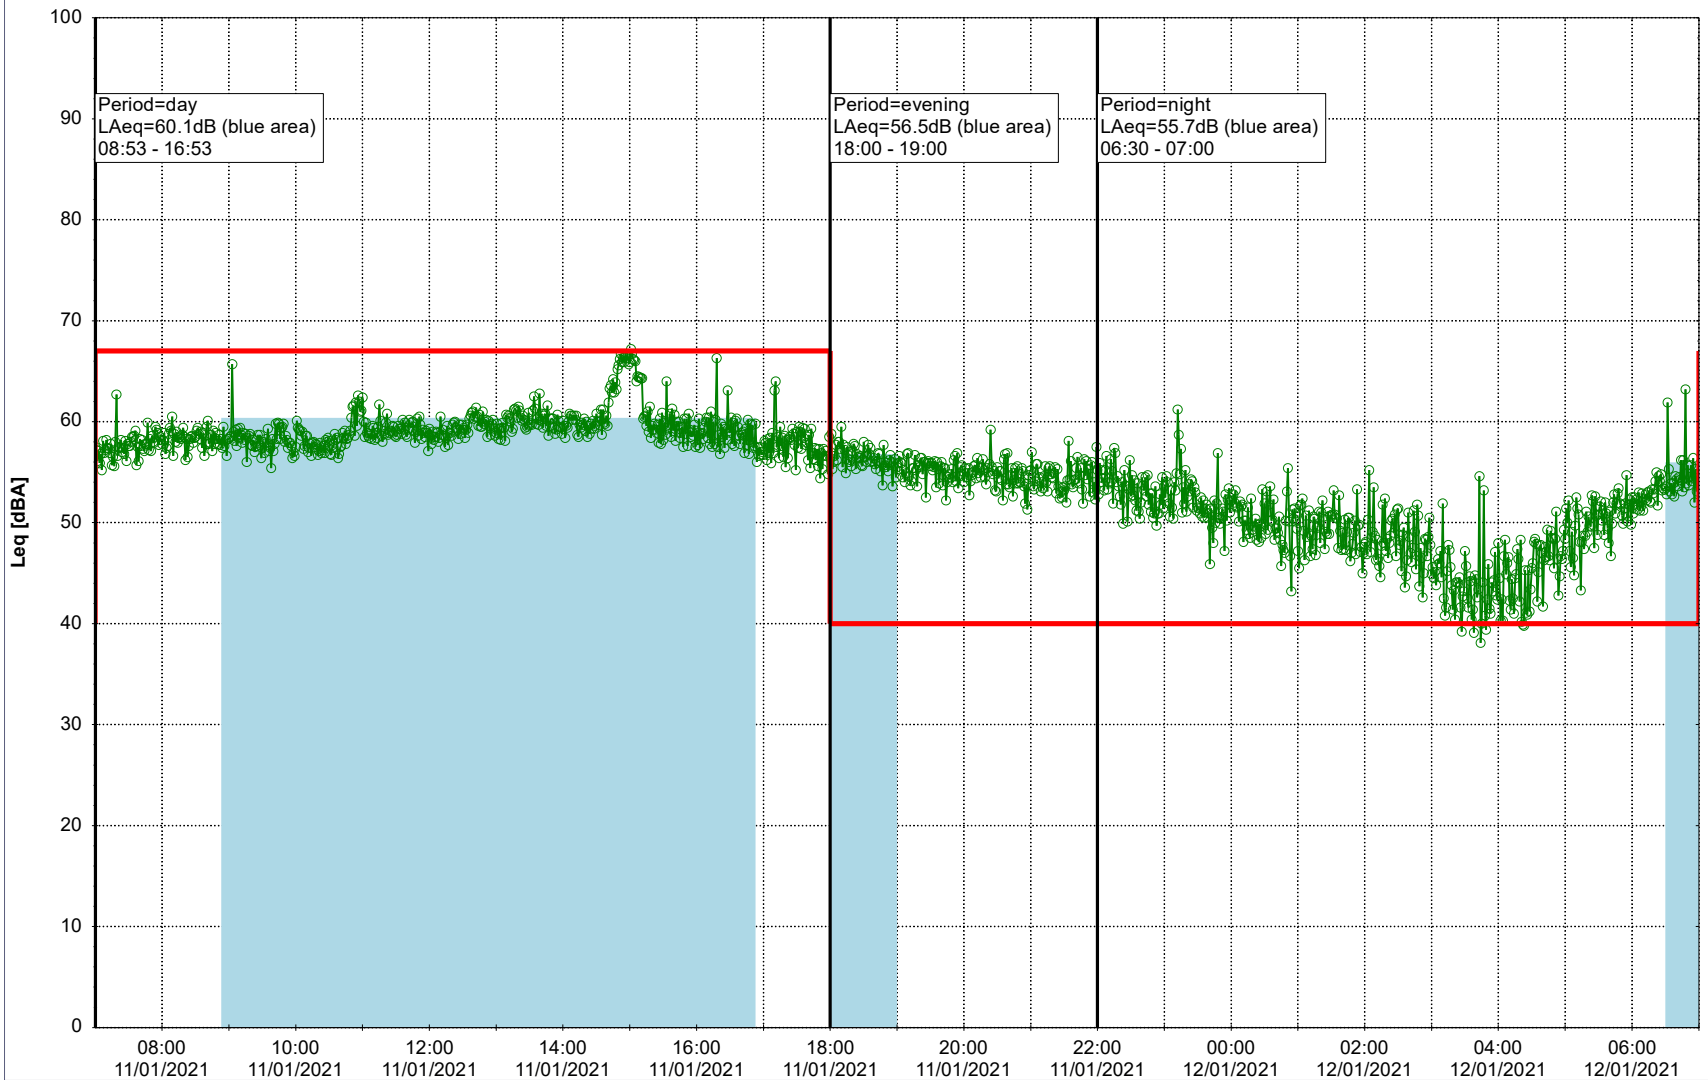

Project: Kronos Sydhavnen
Construction: Sluseholmen
Location: N-V

Plan View

0 5 10 15 20 [m]

Remarks

...

Noise Time Related Diagram

11/01/2021
12/01/2021

○○○○ SLU_NS01

Project: Kronos Sydhavnen
Construction: Sluseholmen
Location: N-V

Plan View

0 5 10 15 20 [m]

Remarks

...

Noise Time Related Diagram

12/01/2021
13/01/2021

○○○○ SLU_NS01

Project: Kronos Sydhavnen
Construction: Sluseholmen
Location: N-V

Plan View

0 5 10 15 20 [m]

Remarks

...

Noise Time Related Diagram

13/01/2021

14/01/2021

SLU_NS01

Project: Kronos Sydhavnen
Construction: Sluseholmen
Location: N-V

Plan View

0 5 10 15 20 [m]

Remarks

...

Noise Time Related Diagram

16/01/2021
17/01/2021