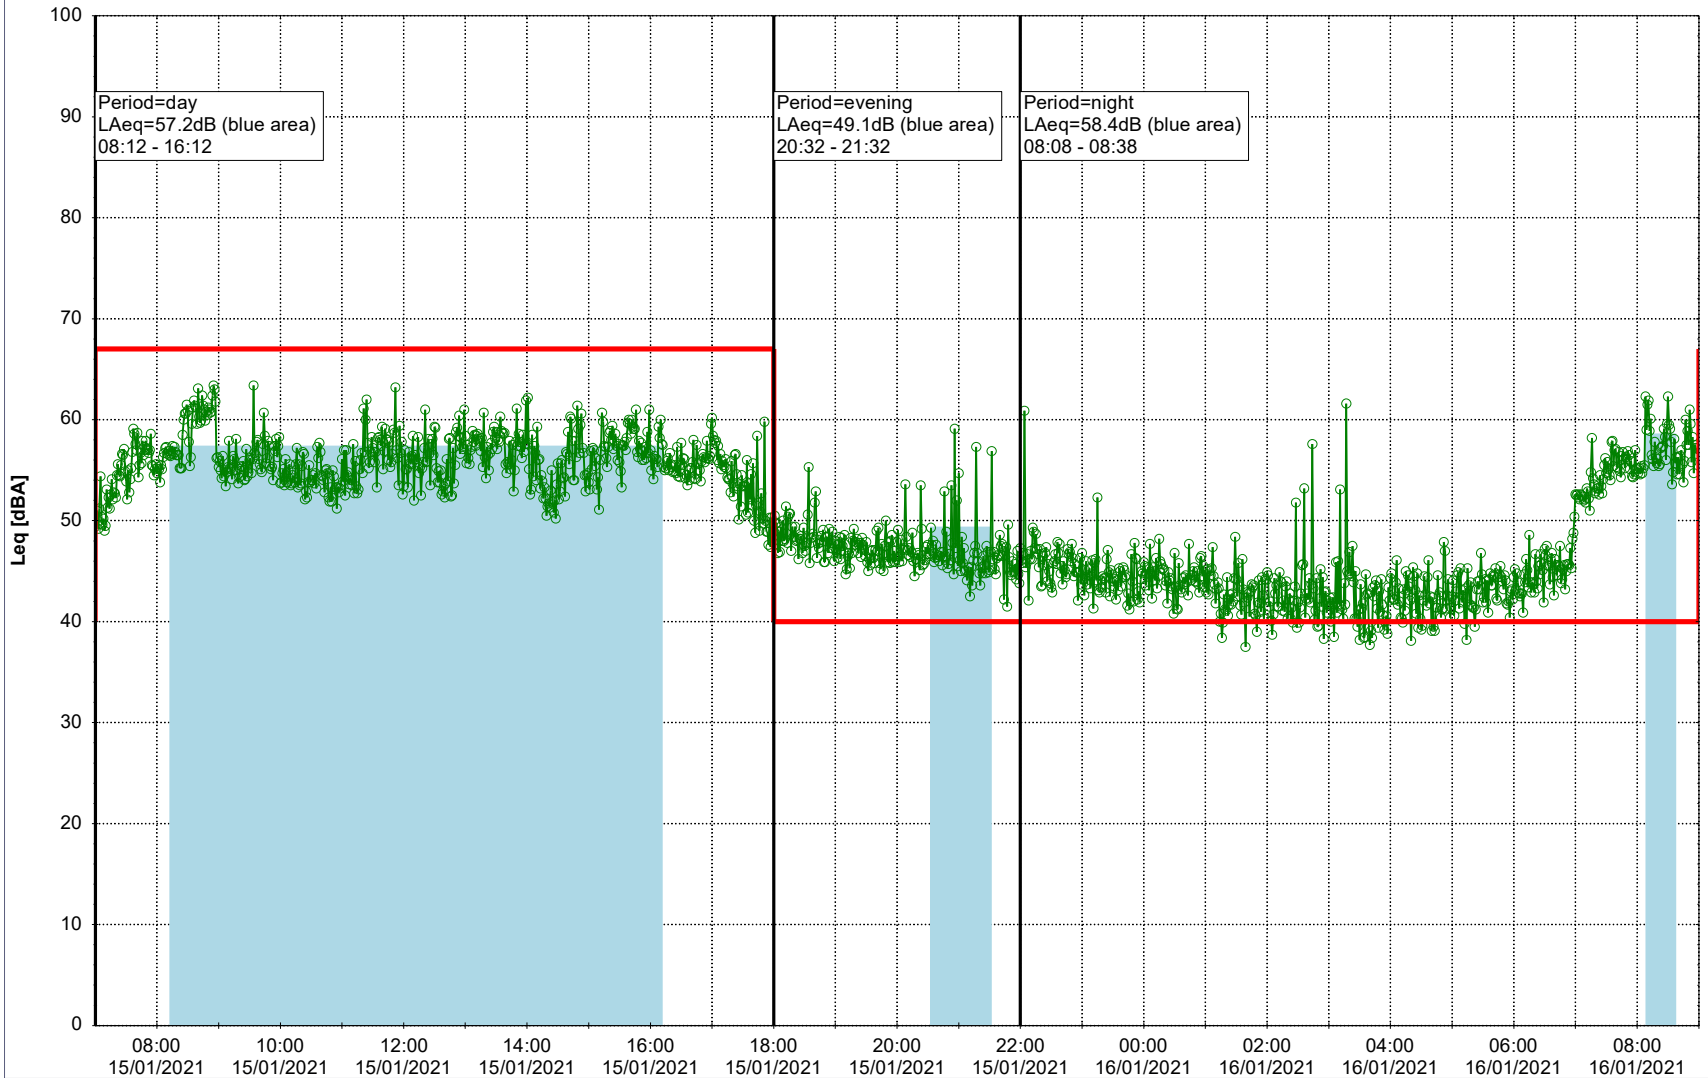

○○○○ SLU_NS01

Project: Kronos Sydhavnen
Construction: Sluseholmen
Location: N-V

Plan View

0 5 10 15 20 [m]

Remarks

...

Noise Time Related Diagram

15/01/2021
16/01/2021

SLU_NS01

Project: Kronos Sydhavnen
Construction: Sluseholmen
Location: N-V

Plan View

0 5 10 15 20 [m]

Remarks

...

Noise Time Related Diagram

16/01/2021
17/01/2021

○○○○ SLU_NS01

Project: Kronos Sydhavnen
Construction: Sluseholmen
Location: N-V

Plan View

Remarks

...

Noise Time Related Diagram

17/01/2021
18/01/2021

○○○ SLU_NS01