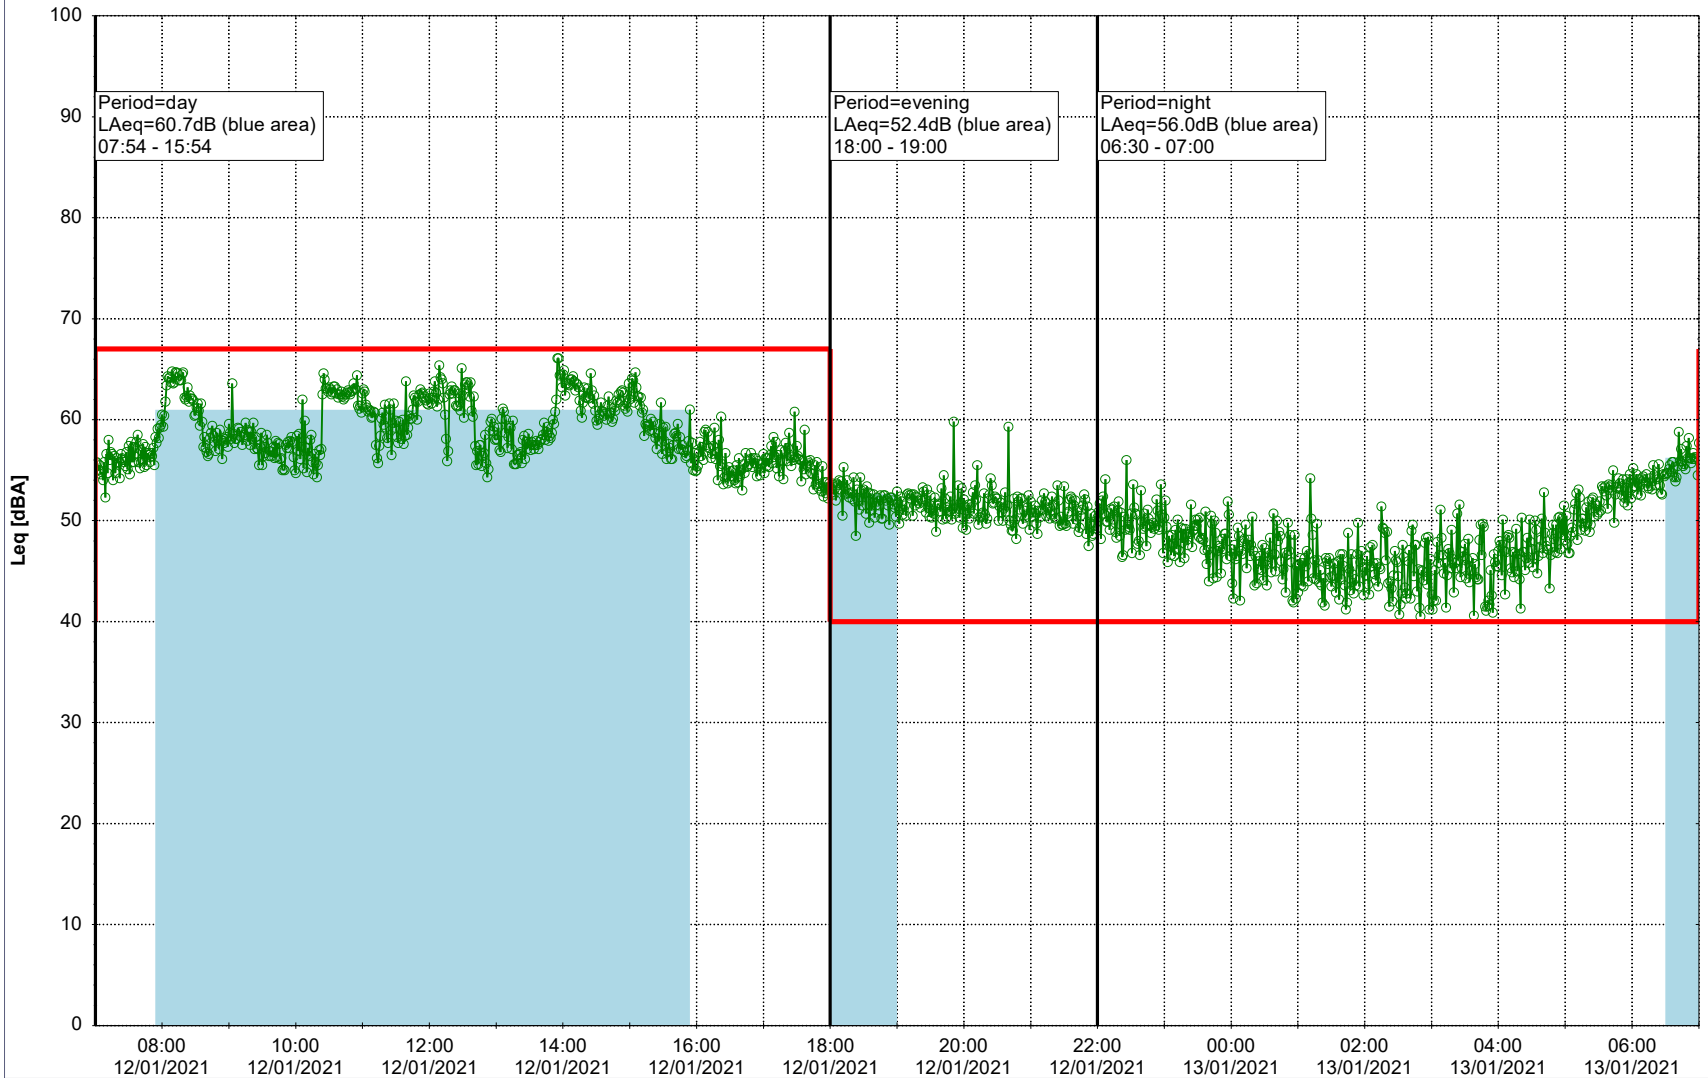

Project: Kronos Sydhavnen
Construction: Sluseholmen
Location: N-V

Plan View

0 5 10 15 20 [m]

Remarks

...

Noise Time Related Diagram

12/01/2021
13/01/2021

○○○○ SLU_NS01

Project: Kronos Sydhavnen
Construction: Sluseholmen
Location: N-V

Plan View

0 5 10 15 20 [m]

Remarks

...

Noise Time Related Diagram

13/01/2021

14/01/2021

○○○○ SLU_NS01

Project: Kronos Sydhavnen
Construction: Sluseholmen
Location: N-V

Plan View

0 5 10 15 20 [m]

Remarks

...

Noise Time Related Diagram

14/01/2021
15/01/2021

SLU_NS01

Project: Kronos Sydhavnen
Construction: Sluseholmen
Location: N-V

Plan View

0 5 10 15 20 [m]

Remarks

...

Noise Time Related Diagram

16/01/2021
17/01/2021