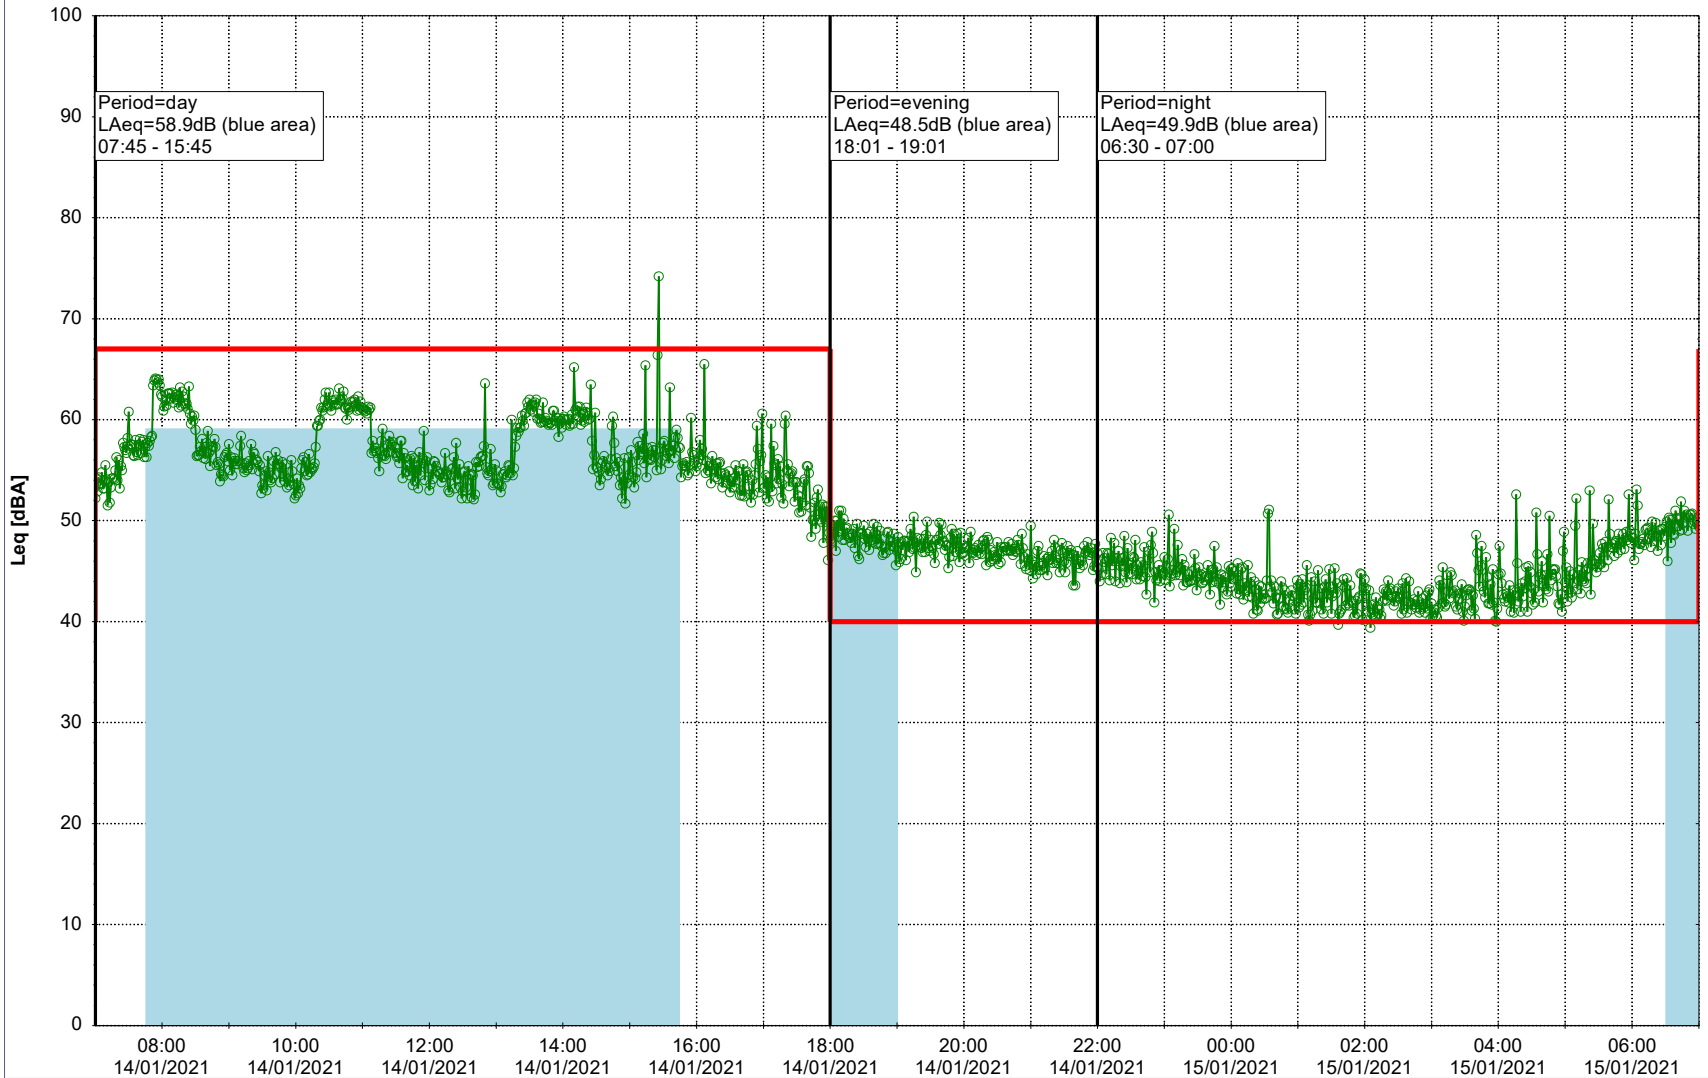

○○○○ SLU_NS01

Project: Kronos Sydhavnen
Construction: Sluseholmen
Location: N-V

Plan View

0 5 10 15 20 [m]

Remarks

...

Noise Time Related Diagram

14/01/2021
15/01/2021

○○○○ SLU_NS01

Project: Kronos Sydhavnen
Construction: Sluseholmen
Location: N-V

Plan View

0 5 10 15 20 [m]

Remarks

...

Noise Time Related Diagram

15/01/2021
16/01/2021

SLU_NS01

Project: Kronos Sydhavnen
Construction: Sluseholmen
Location: N-V

Plan View

0 5 10 15 20 [m]

Remarks

...

Noise Time Related Diagram

16/01/2021
17/01/2021