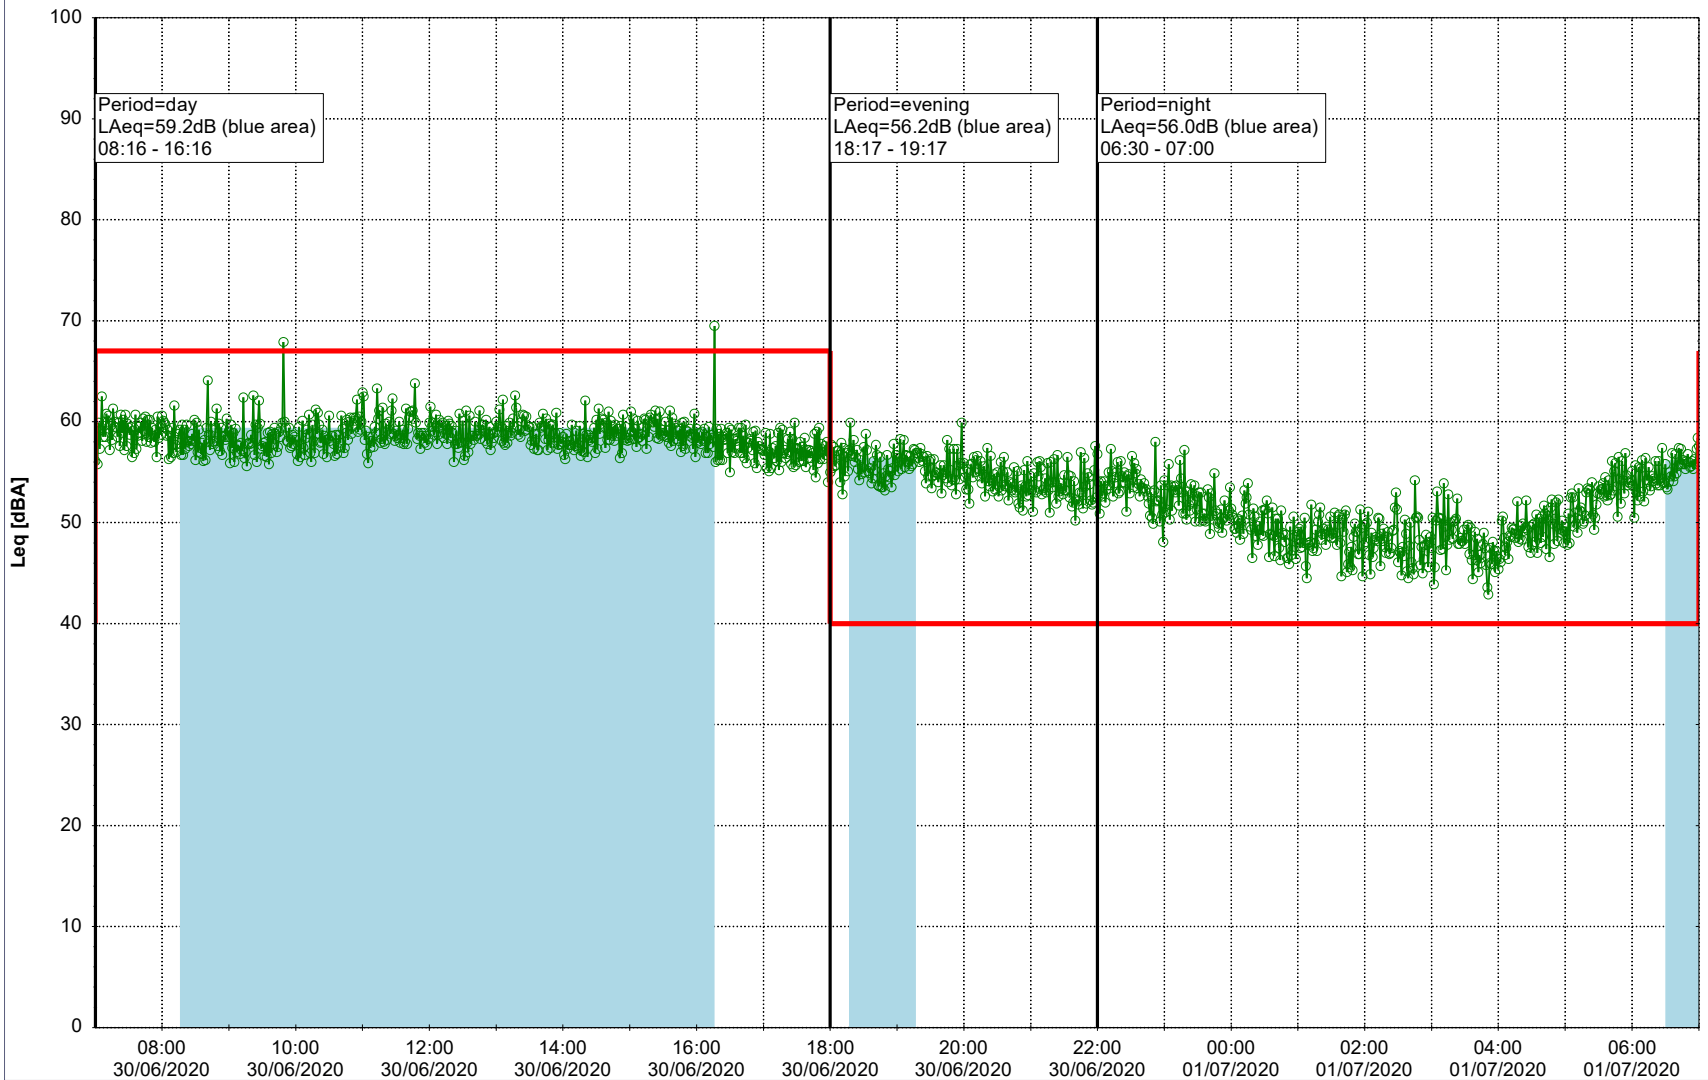

**Project:** Kronos Sydhavnen  
**Construction:** Sluseholmen  
**Location:** N-V

Plan View

0 5 10 15 20 [m]

Remarks

...

### Noise Time Related Diagram

29/06/2020  
30/06/2020

○○○○ SLU\_NS01

**Project:** Kronos Sydhavnen  
**Construction:** Sluseholmen  
**Location:** N-V

Plan View

0 5 10 15 20 [m]

Remarks

...

### Noise Time Related Diagram

30/06/2020  
01/07/2020

○○○○ SLU\_NS01

**Project:** Kronos Sydhavnen  
**Construction:** Sluseholmen  
**Location:** N-V

Plan View

Remarks

...

### Noise Time Related Diagram

04/07/2020  
05/07/2020

○○○○ SLU\_NS01

Project: Kronos Sydhavnen  
Construction: Sluseholmen  
Location: N-V

Plan View

0 5 10 15 20 [m]

Remarks

...