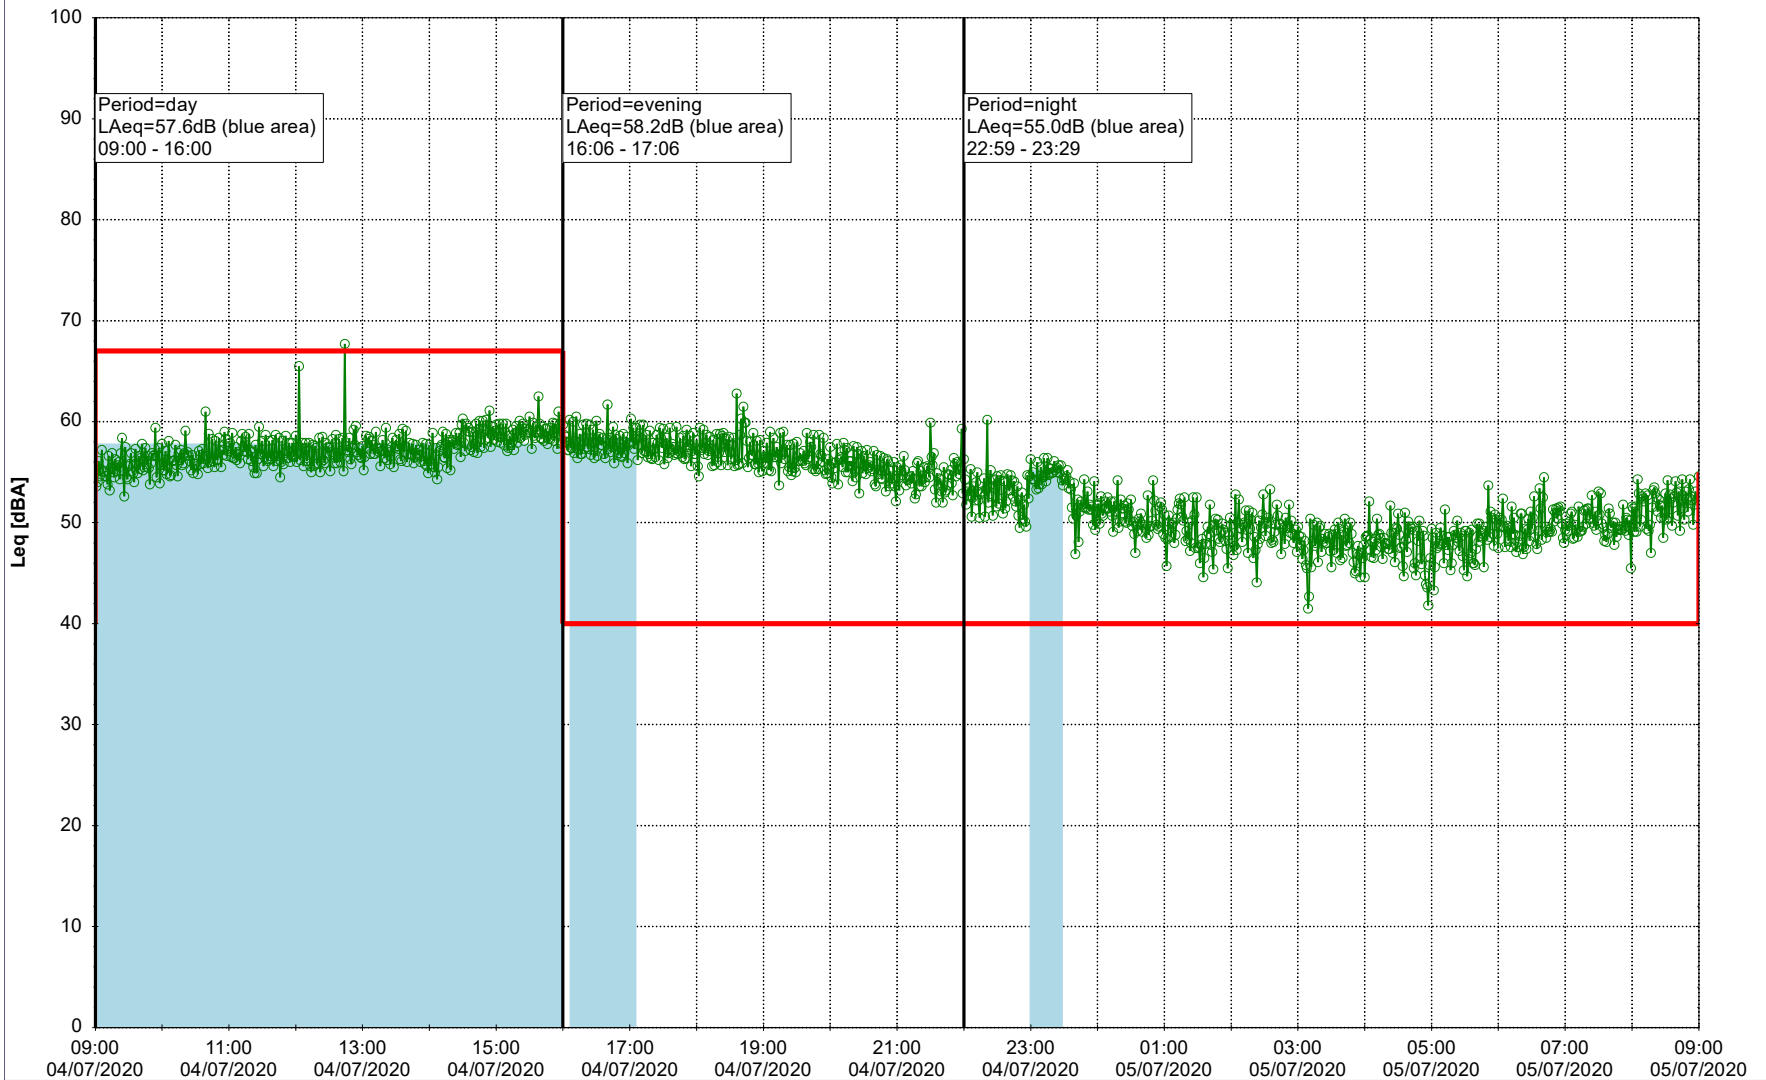

### Noise Time Related Diagram

03/07/2020  
04/07/2020

○○○○ SLU\_NS01

**Project:** Kronos Sydhavnen  
**Construction:** Sluseholmen  
**Location:** N-V

Plan View

0 5 10 15 20 [m]

Remarks

...

### Noise Time Related Diagram

04/07/2020  
05/07/2020

○○○○ SLU\_NS01

Project: Kronos Sydhavnen  
Construction: Sluseholmen  
Location: N-V

Plan View

0 5 10 15 20 [m]

Remarks

...