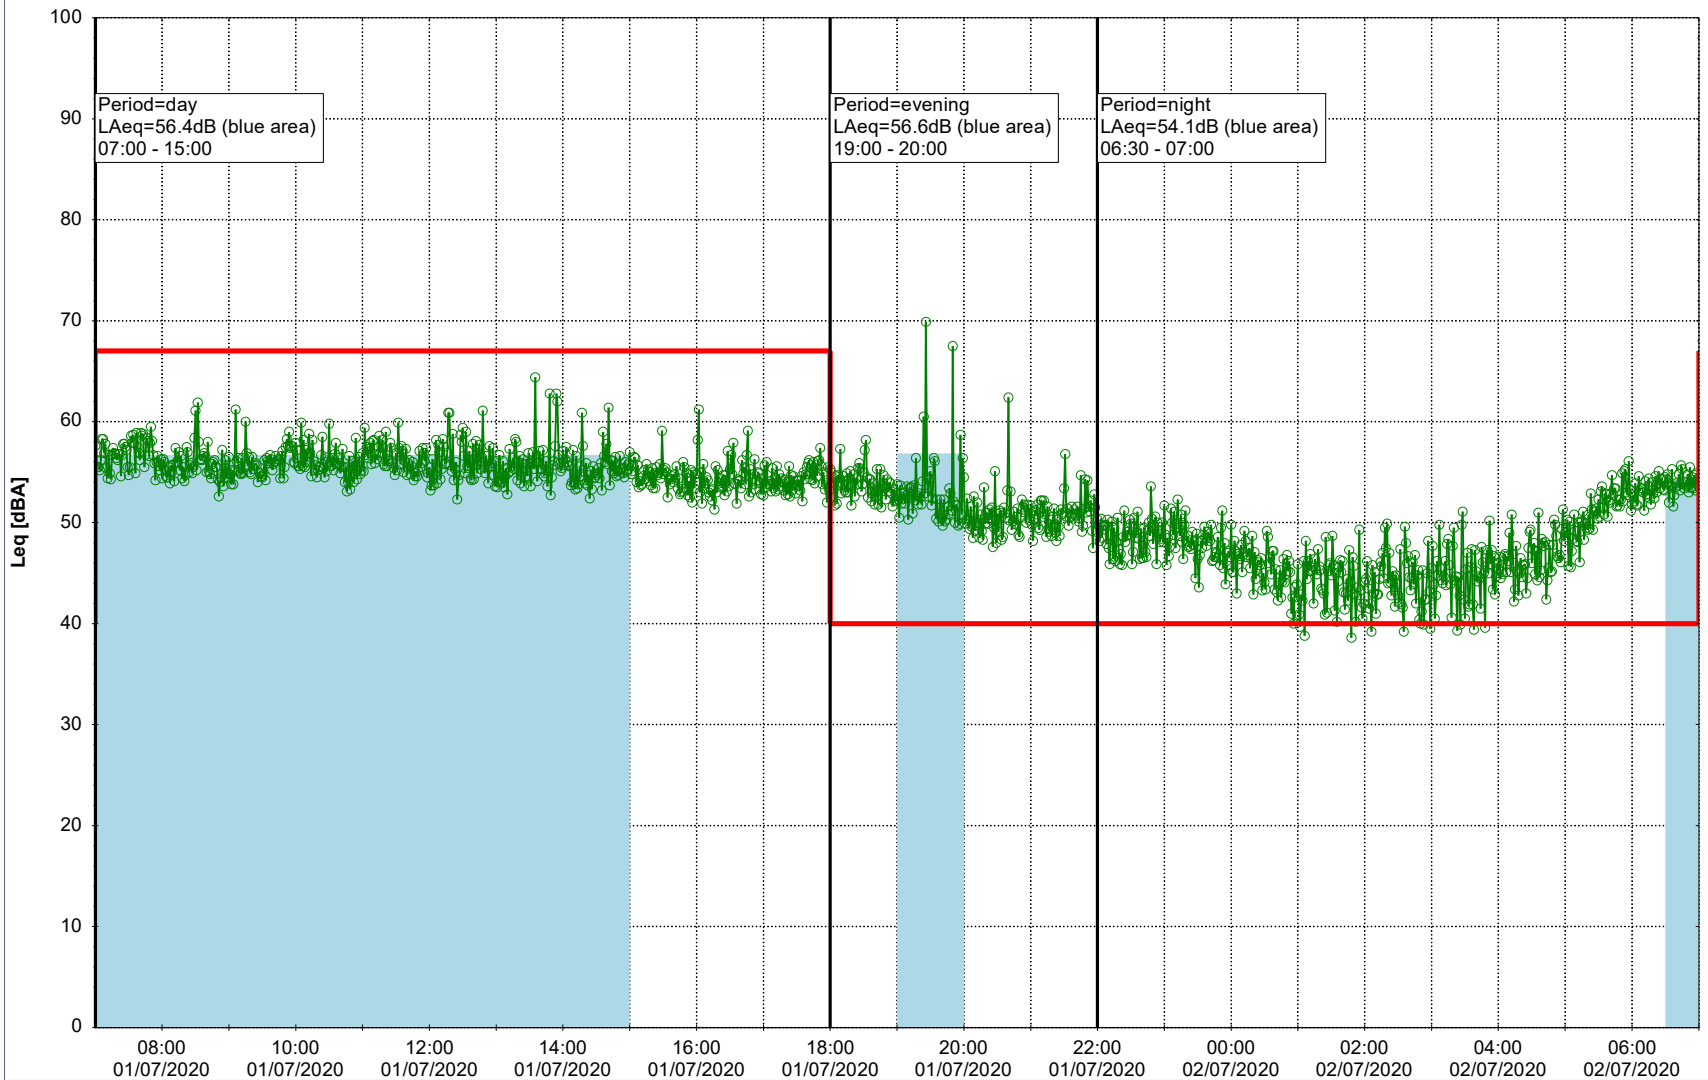

### Noise Time Related Diagram

30/06/2020  
01/07/2020

○○○○ SLU\_NS01

**Project:** Kronos Sydhavnen  
**Construction:** Sluseholmen  
**Location:** N-V

Plan View

Remarks

...

### Noise Time Related Diagram

01/07/2020  
02/07/2020

○○○○ SLU\_NS01

**Project:** Kronos Sydhavnen  
**Construction:** Sluseholmen  
**Location:** N-V

Plan View

Remarks

...

### Noise Time Related Diagram

02/07/2020  
03/07/2020

SLU\_NS01

**Project:** Kronos Sydhavnen  
**Construction:** Sluseholmen  
**Location:** N-V

Plan View

0 5 10 15 20 [m]

Remarks

...

### Noise Time Related Diagram

04/07/2020  
05/07/2020

○○○○ SLU\_NS01

Project: Kronos Sydhavnen  
Construction: Sluseholmen  
Location: N-V

Plan View

0 5 10 15 20 [m]

Remarks

...