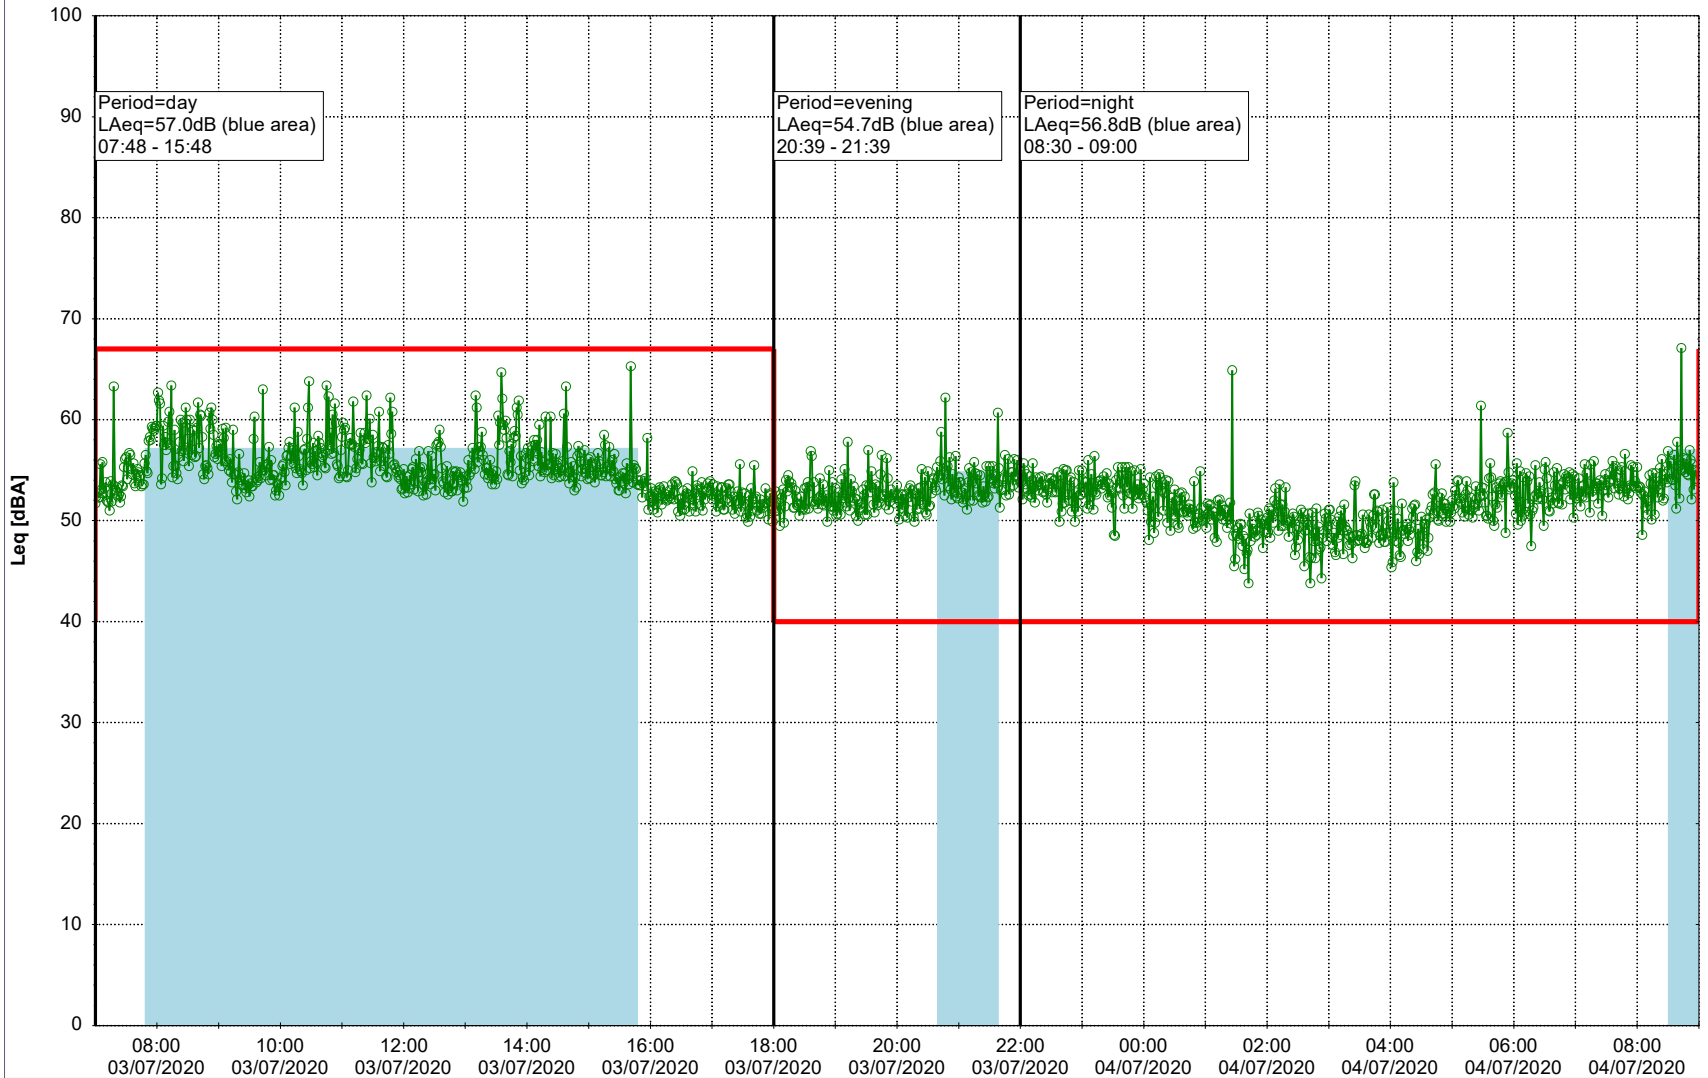

### Noise Time Related Diagram

02/07/2020  
03/07/2020

SLU\_NS01

**Project:** Kronos Sydhavnen  
**Construction:** Sluseholmen  
**Location:** N-V

Plan View

0 5 10 15 20 [m]

Remarks

...

### Noise Time Related Diagram

03/07/2020  
04/07/2020

○○○○ SLU\_NS01

**Project:** Kronos Sydhavnen  
**Construction:** Sluseholmen  
**Location:** N-V

Plan View

0 5 10 15 20 [m]

Remarks

...

### Noise Time Related Diagram

04/07/2020  
05/07/2020

○○○○ SLU\_NS01

Project: Kronos Sydhavnen  
Construction: Sluseholmen  
Location: N-V

Plan View

0 5 10 15 20 [m]

Remarks

...