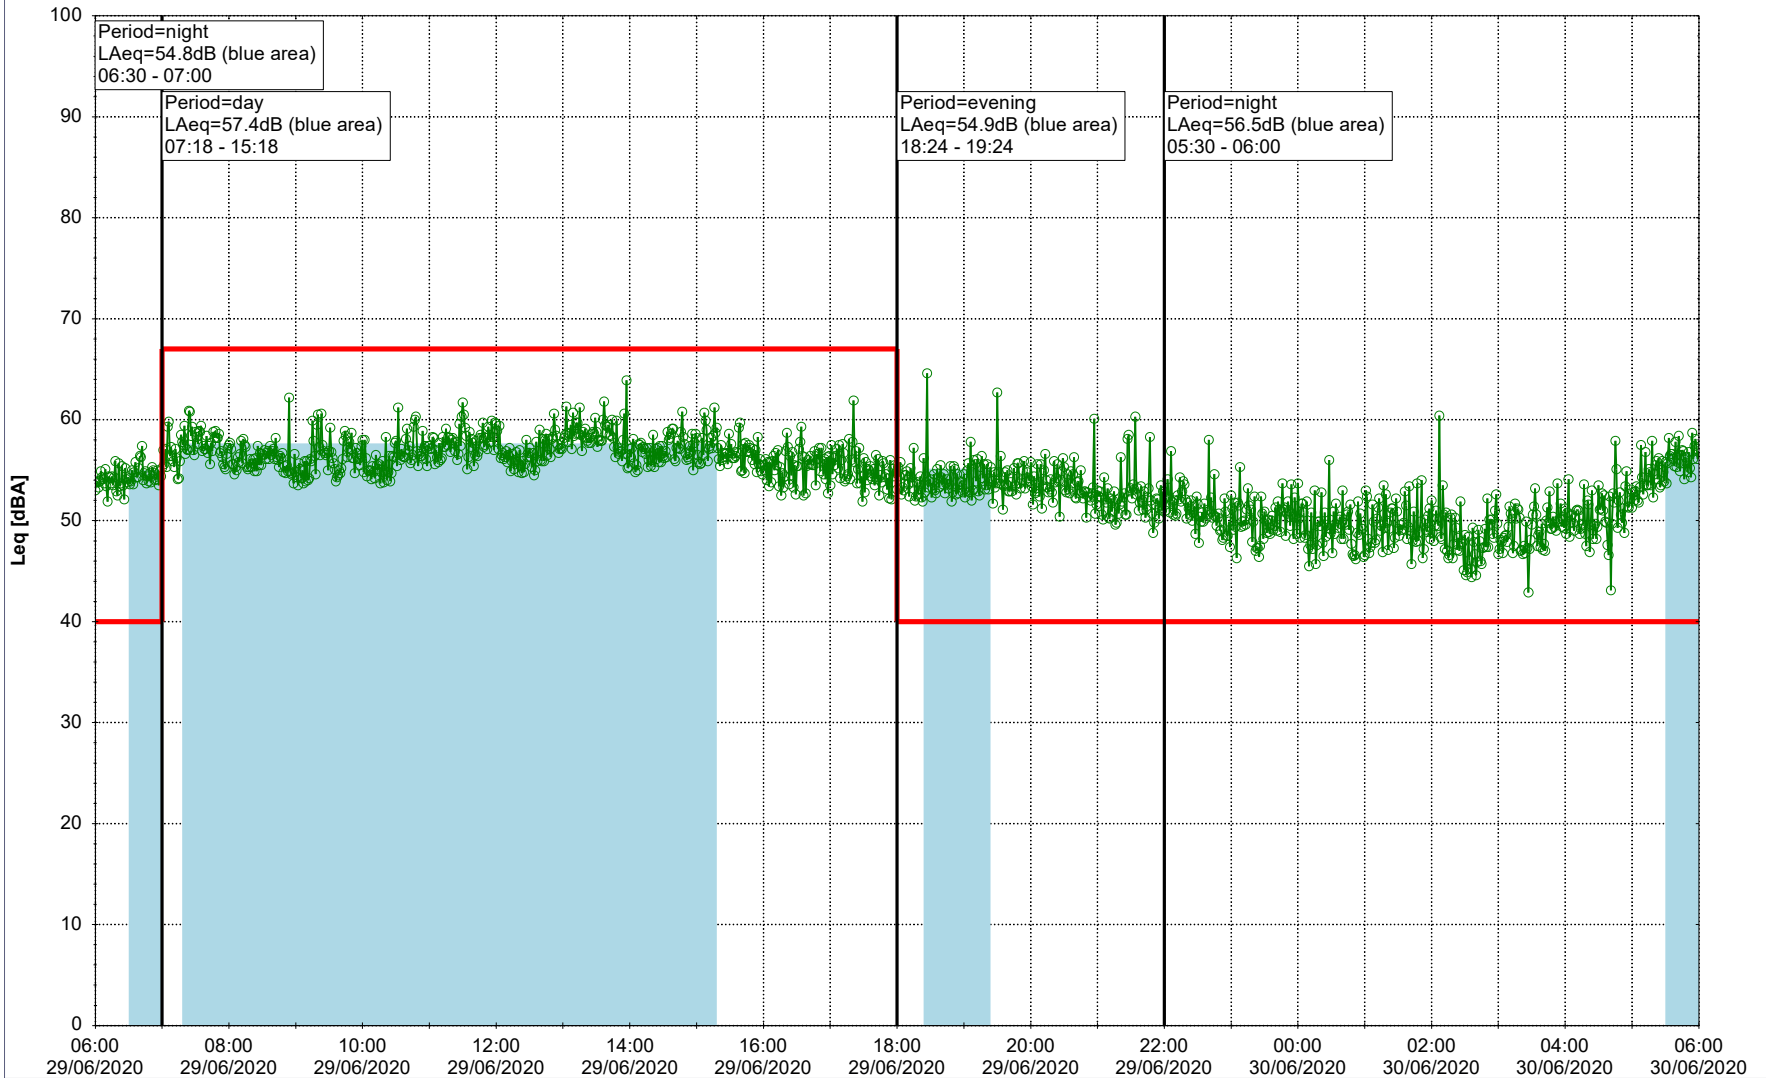

**Project:** Kronos Sydhavnen  
**Construction:** Sluseholmen  
**Location:** N-V

Plan View

0 5 10 15 20 [m]

Remarks

...

### Noise Time Related Diagram

29/06/2020  
30/06/2020

○○○○ SLU\_NS01

**Project:** Kronos Sydhavnen  
**Construction:** Sluseholmen  
**Location:** N-V

Plan View

0 5 10 15 20 [m]

Remarks

...

### Noise Time Related Diagram

30/06/2020  
01/07/2020

○○○○ SLU\_NS01

**Project:** Kronos Sydhavnen  
**Construction:** Sluseholmen  
**Location:** N-V

Plan View

Remarks

...

### Noise Time Related Diagram

04/07/2020  
05/07/2020

○○○○ SLU\_NS01

Project: Kronos Sydhavnen  
Construction: Sluseholmen  
Location: N-V

Plan View

0 5 10 15 20 [m]

Remarks

...