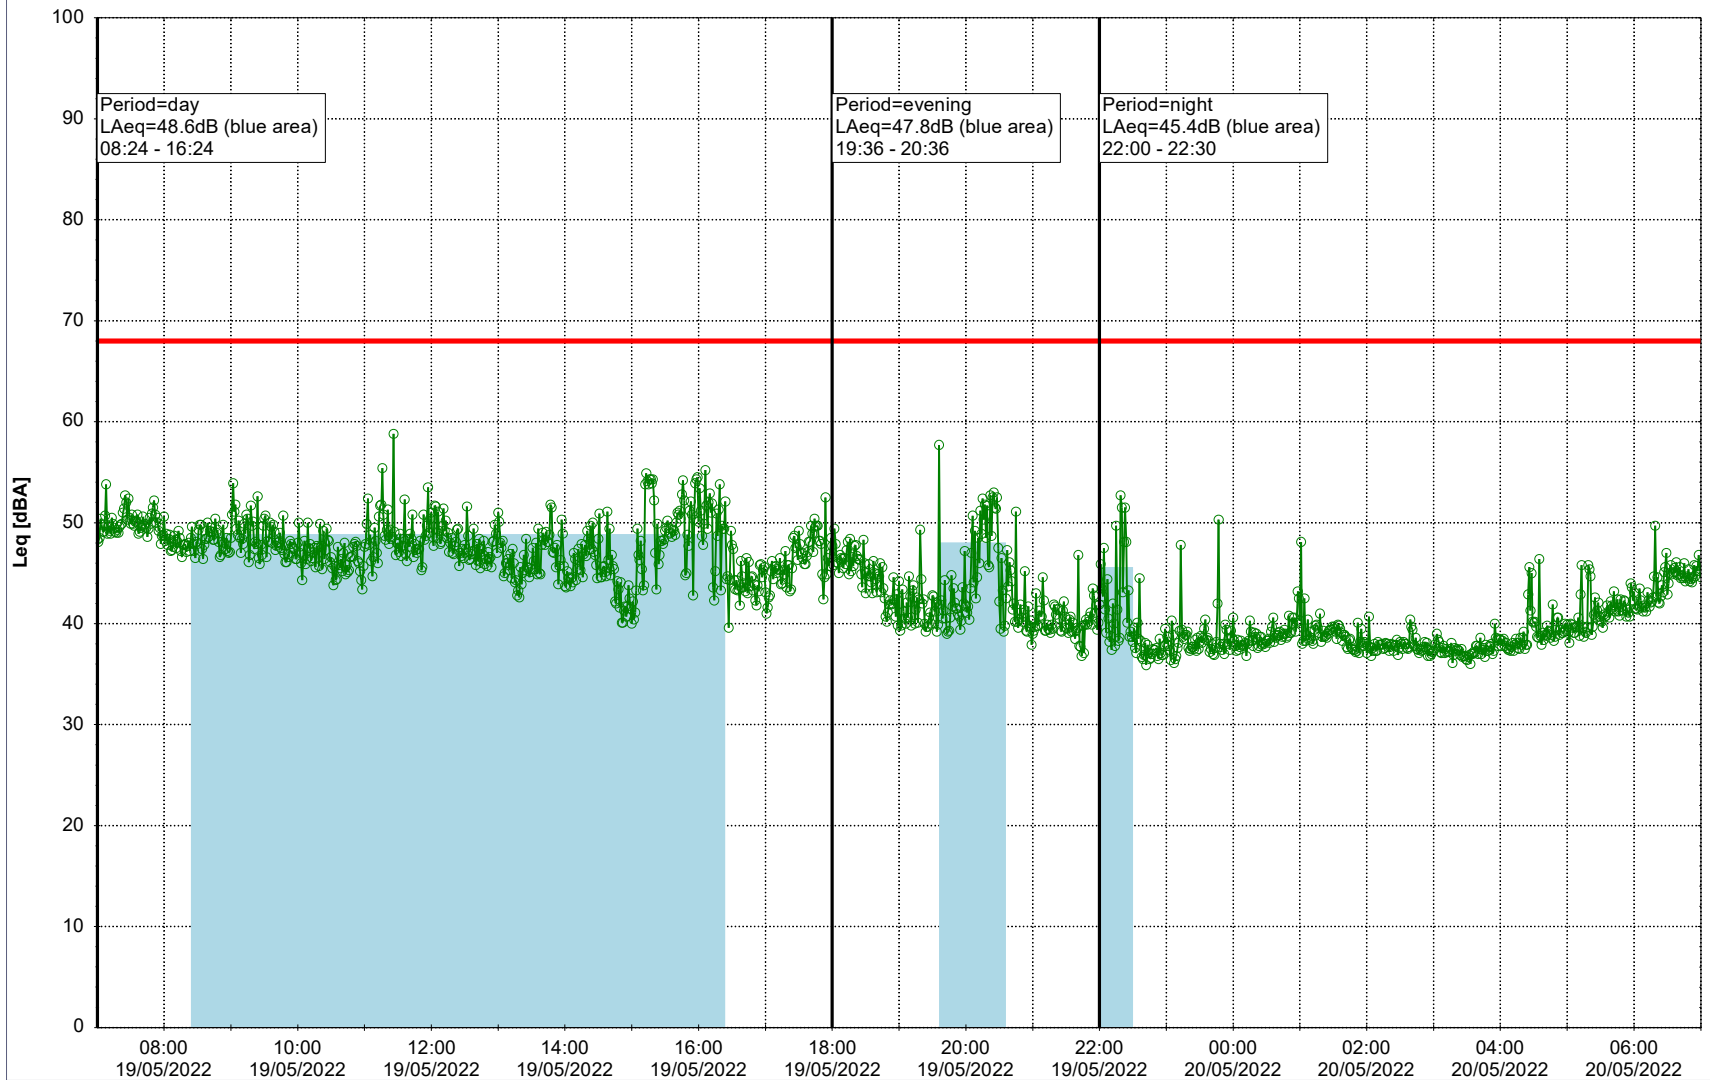

### Noise Time Related Diagram

18/05/2022  
19/05/2022

○○○○ EBR-OVK\_NS02

Project: Kronos Sydhavnen  
Construction: Enghave Brygge  
Location: N-V

Plan View

Remarks

...

### Noise Time Related Diagram

19/05/2022  
20/05/2022

○○○○ EBR-OVK\_NS02

**Project:** Kronos Sydhavnen  
**Construction:** Enghave Brygge  
**Location:** N-V

Plan View

Remarks

...