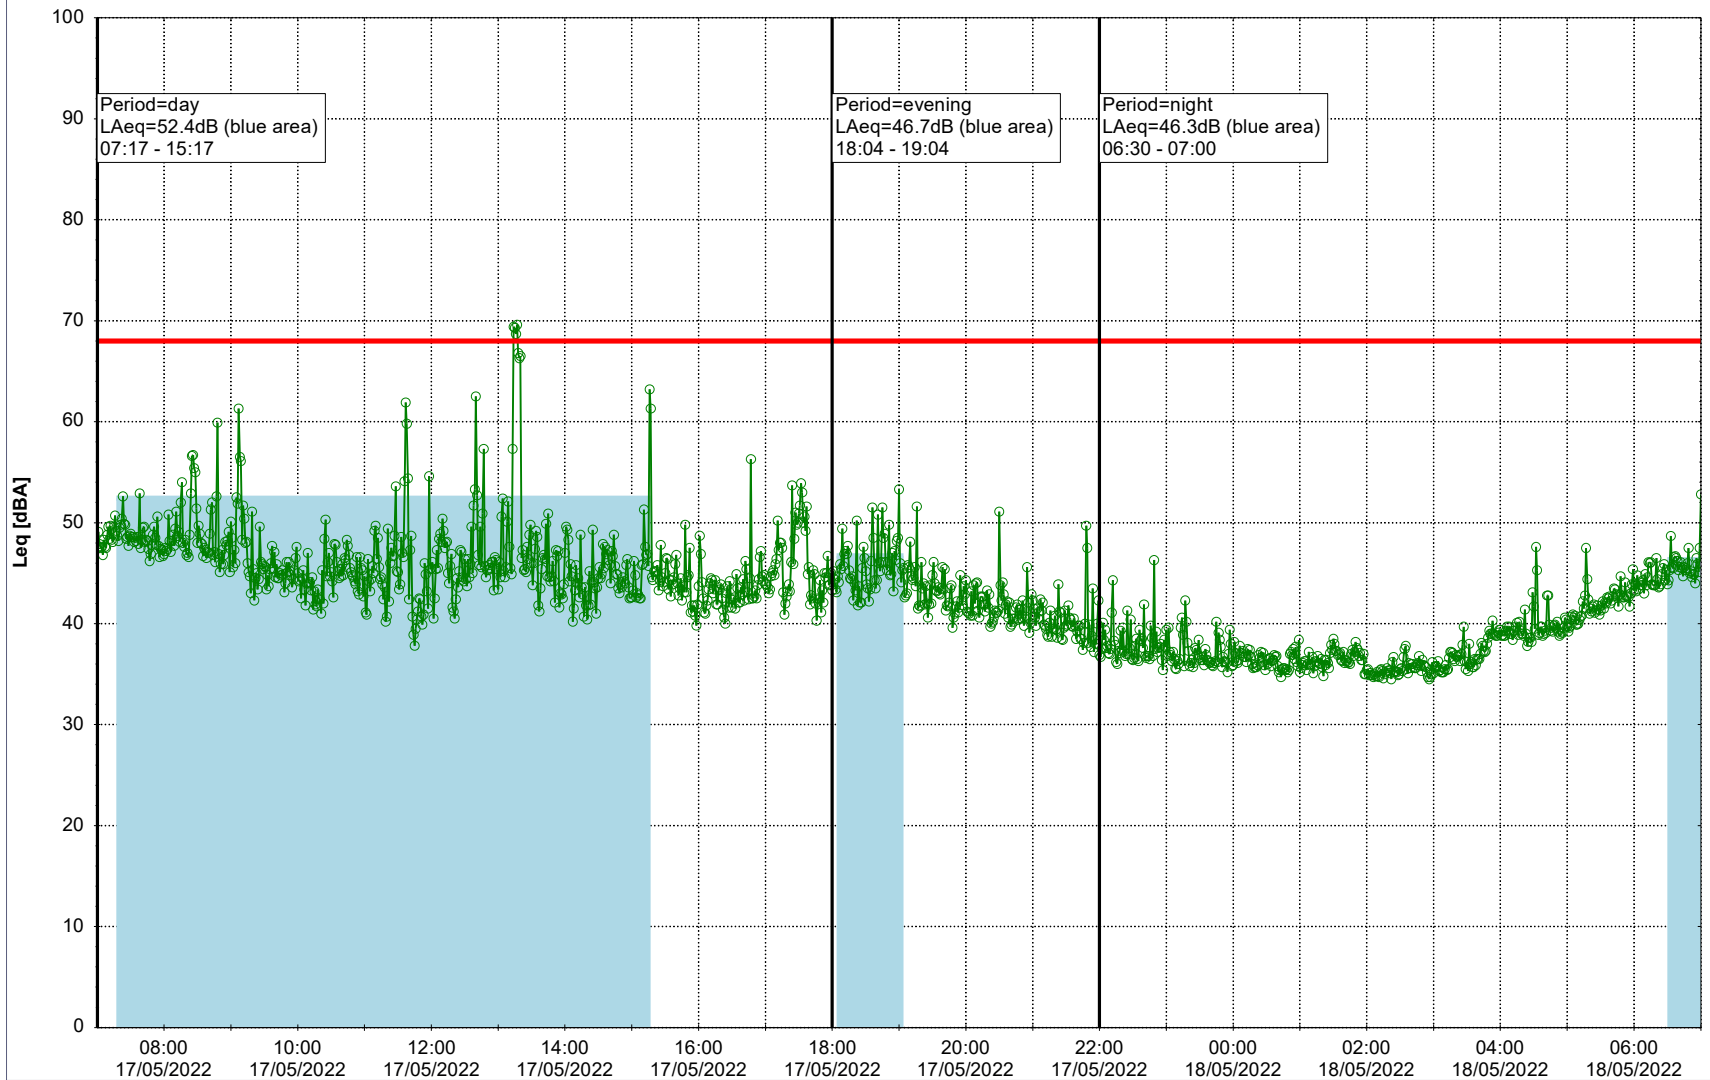

### Noise Time Related Diagram

16/05/2022  
17/05/2022

○○○○ EBR-OVK\_NS02

Project: Kronos Sydhavnen  
Construction: Enghave Brygge  
Location: N-V

Plan View

Remarks

...

### Noise Time Related Diagram

17/05/2022  
18/05/2022

○○○○ EBR-OVK\_NS02

**Project:** Kronos Sydhavnen  
**Construction:** Enghave Brygge  
**Location:** N-V

Plan View

Remarks

...