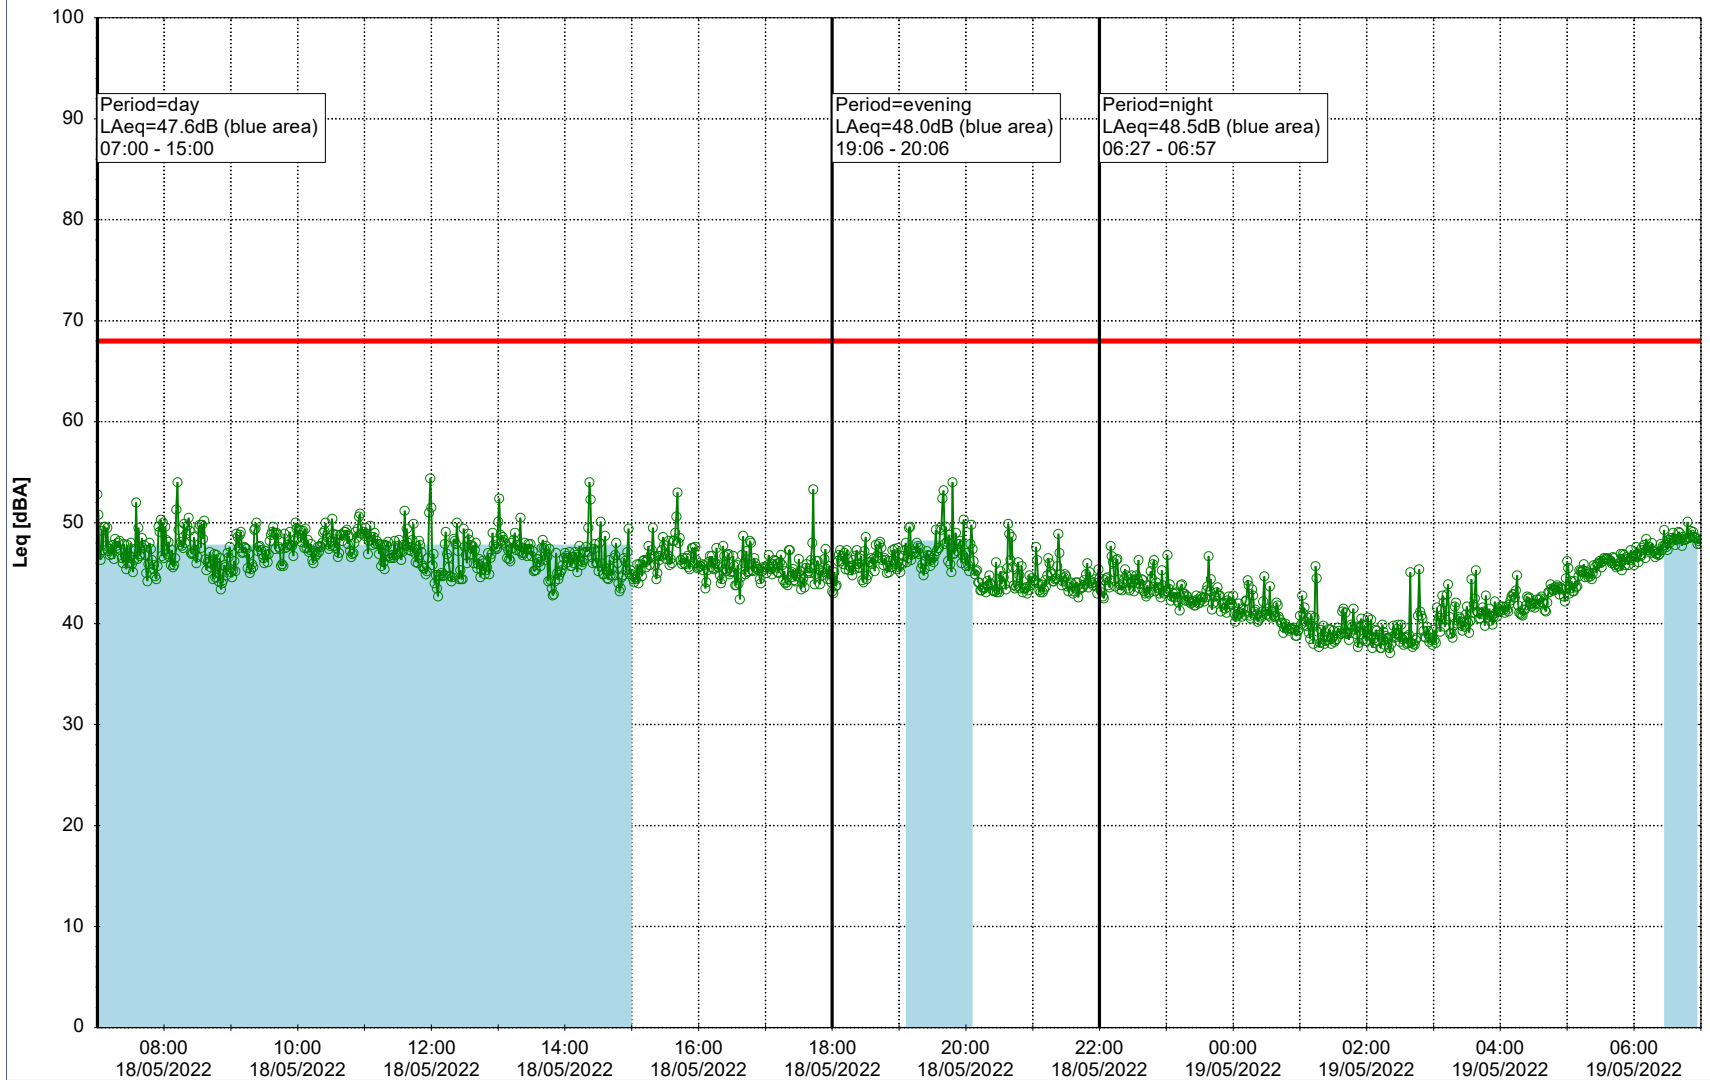

### Noise Time Related Diagram

17/05/2022  
18/05/2022

○○○○ EBR-OVK\_NS02

**Project:** Kronos Sydhavnen  
**Construction:** Enghave Brygge  
**Location:** N-V

Plan View

Remarks

...

### Noise Time Related Diagram

18/05/2022  
19/05/2022

○○○○ EBR-OVK\_NS02

Project: Kronos Sydhavnen  
Construction: Enghave Brygge  
Location: N-V

Plan View

Remarks

...