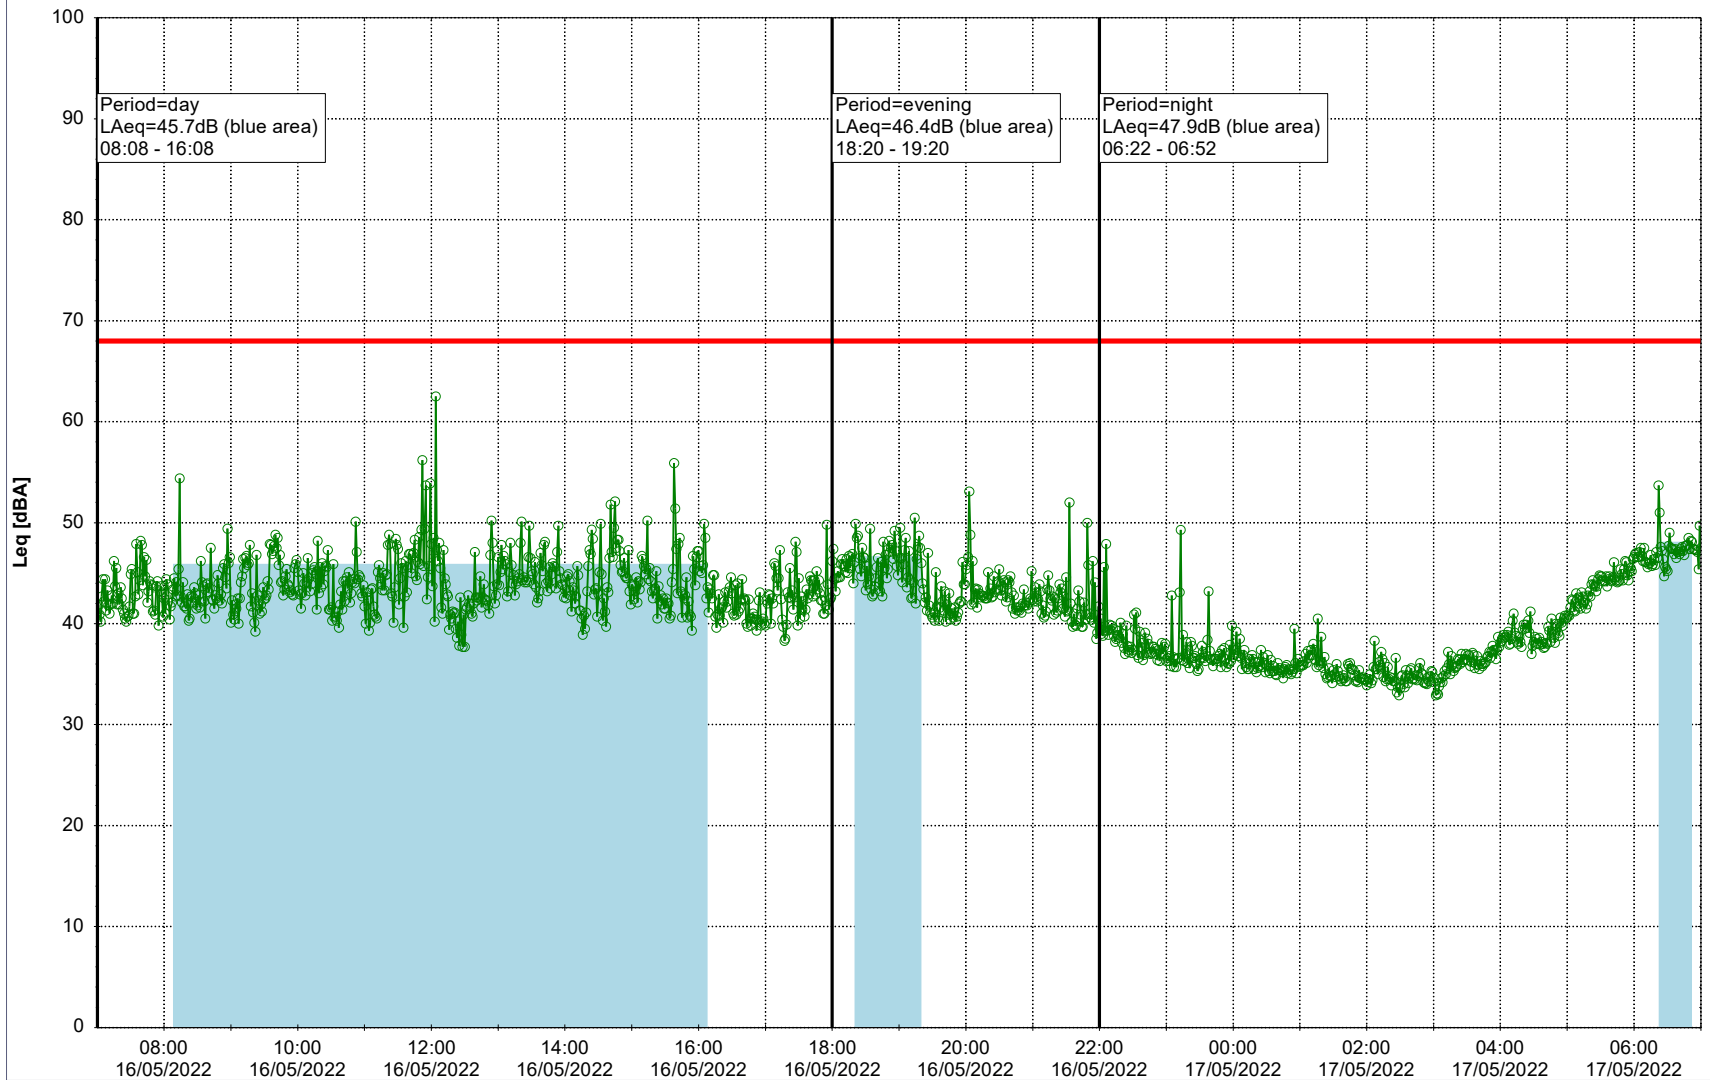

**Project:** Kronos Sydhavnen  
**Construction:** Enghave Brygge  
**Location:** N-V

Plan View

Remarks

...

### Noise Time Related Diagram

16/05/2022  
17/05/2022

○○○○ EBR-OVK\_NS02

Project: Kronos Sydhavnen  
Construction: Enghave Brygge  
Location: N-V

Plan View

Remarks

...