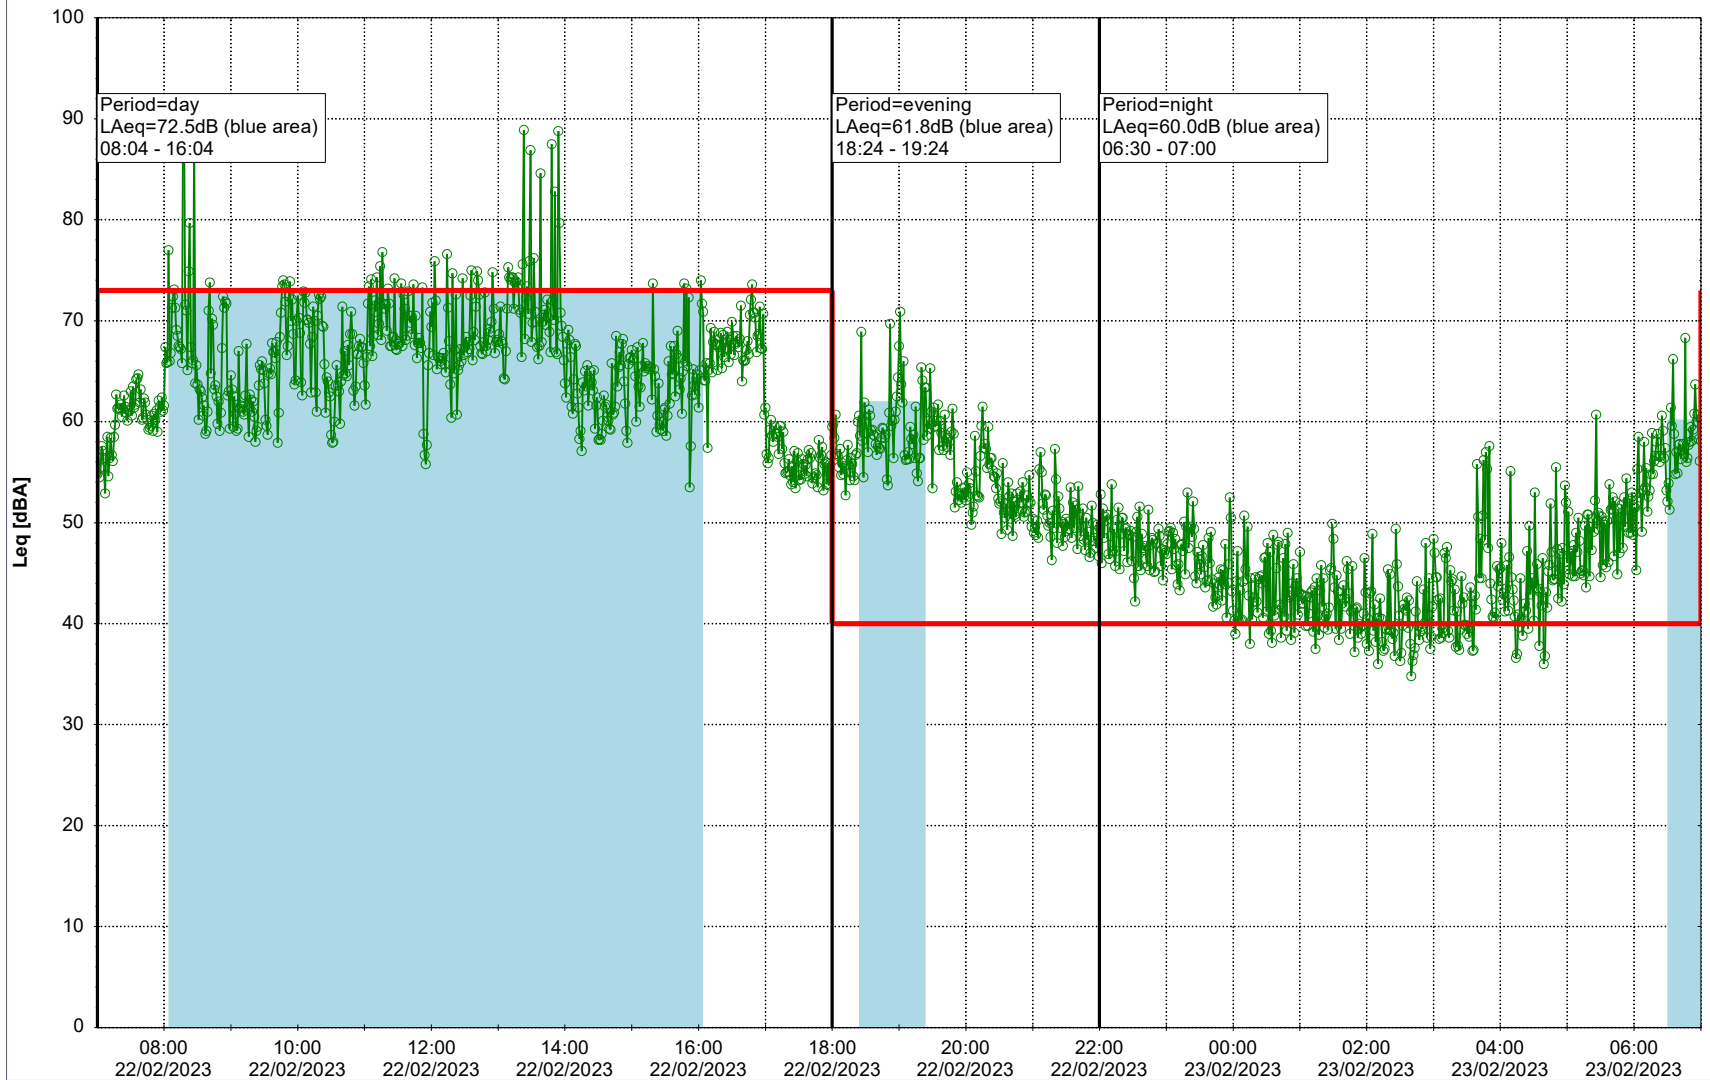

Plan View

Remarks

...

Noise Time Related Diagram

21/02/2023
22/02/2023

○ ○ ○ ○ HOL_NS01

Project: Kronos Sydhavnen
Construction: Havneholmen
Location: N-V

Plan View

Remarks

...

Noise Time Related Diagram

22/02/2023
23/02/2023

○○○ HOL_NS01

Project: Kronos Sydhavnen
Construction: Havneholmen
Location: N-V

Plan View

Remarks

...

Noise Time Related Diagram

23/02/2023
24/02/2023

○ ○ ○ ○ HOL_NS01

Project: Kronos Sydhavnen
Construction: Havneholmen
Location: N-V

Plan View

Remarks

...

Noise Time Related Diagram

24/02/2023
25/02/2023

○ ○ ○ ○ HOL_NS01

Project: Kronos Sydhavnen
Construction: Havneholmen
Location: N-V

Plan View

Remarks

...

Noise Time Related Diagram