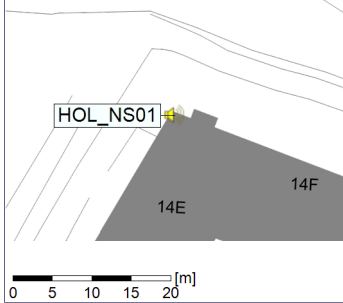

Project: Kronos Sydhavnen
Construction: Havneholmen
Location: N-V

Plan View

Remarks

...

Noise Time Related Diagram

20/02/2023
21/02/2023

○ ○ ○ ○ HOL_NS01

Project: Kronos Sydhavnen
Construction: Havneholmen
Location: N-V

Plan View

Remarks

...

Noise Time Related Diagram

21/02/2023
22/02/2023

○ ○ ○ ○ HOL_NS01

Project: Kronos Sydhavnen
Construction: Havneholmen
Location: N-V

Plan View

25/02/2023
26/02/2023

○ ○ ○ ○ HOL_NS01

Project: Kronos Sydhavnen
Construction: Havneholmen
Location: N-V

Plan View

Remarks

...

Noise Time Related Diagram

26/02/2023
27/02/2023