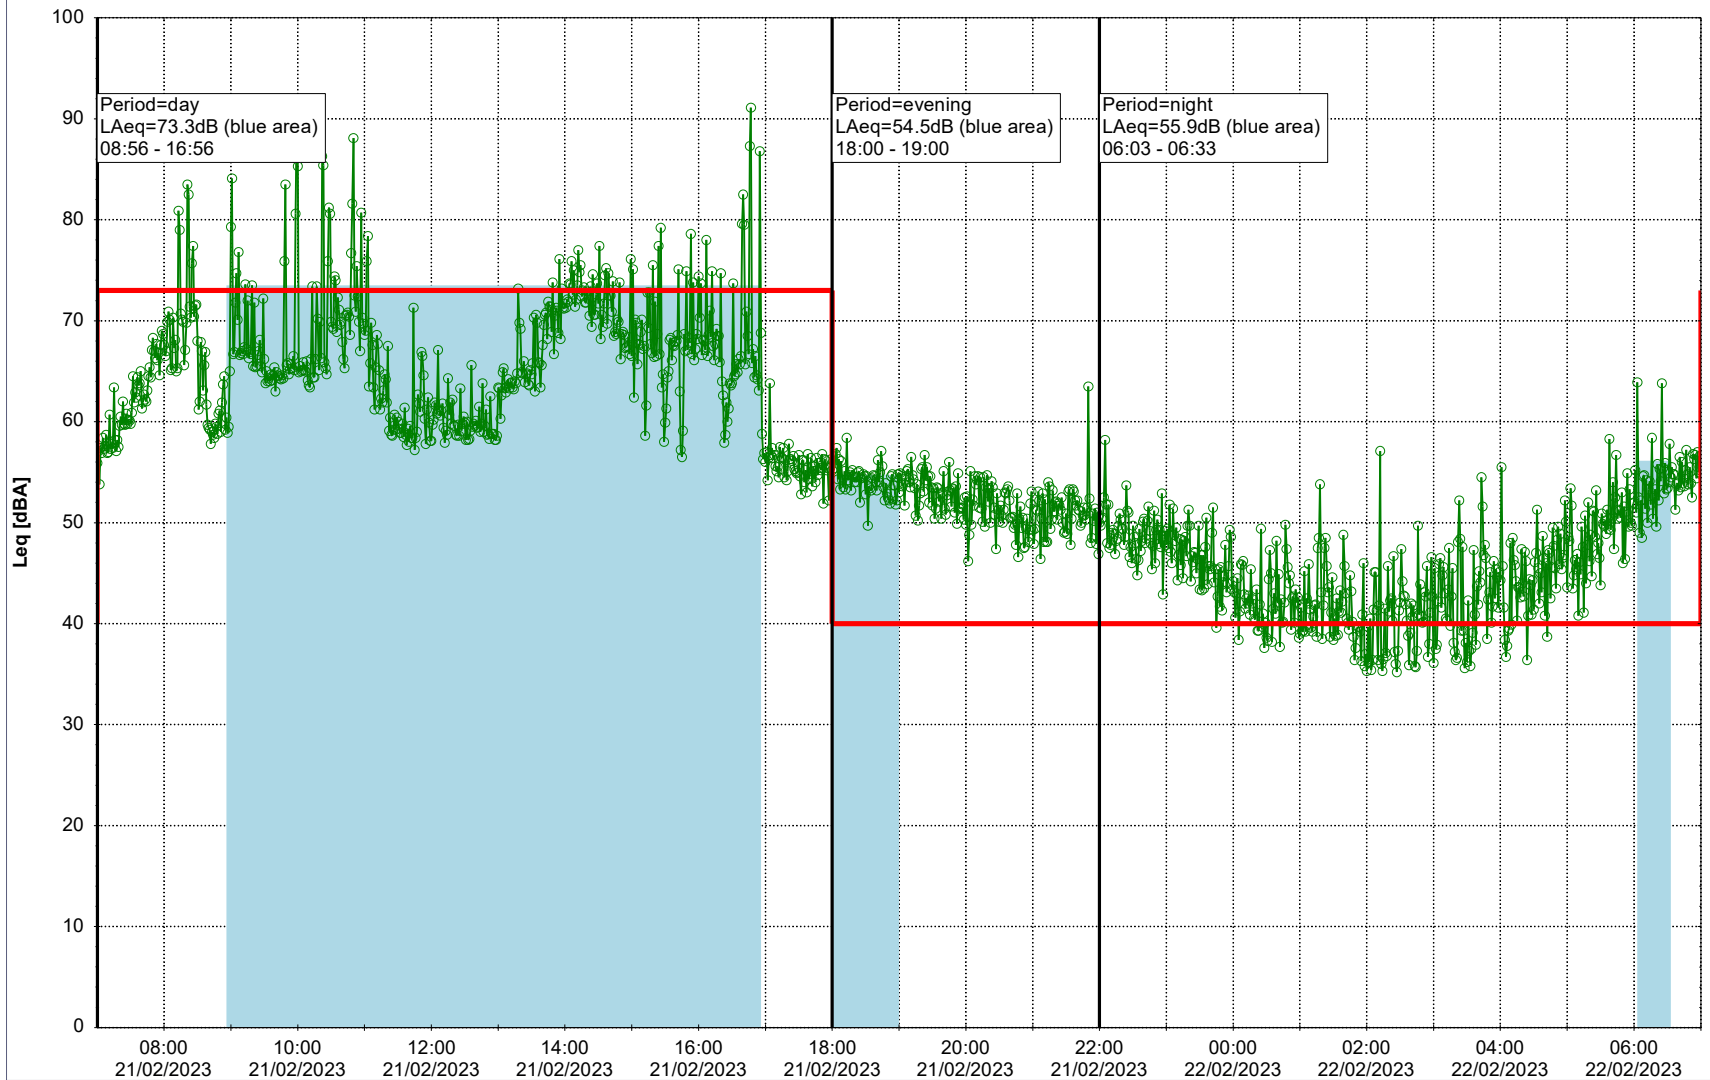

Plan View

Remarks

...

Noise Time Related Diagram

21/02/2023
22/02/2023

○ ○ ○ ○ HOL_NS01

Project: Kronos Sydhavnen
Construction: Havneholmen
Location: N-V

Plan View

Remarks

...

Noise Time Related Diagram

22/02/2023
23/02/2023

○○○ HOL_NS01

Project: Kronos Sydhavnen
Construction: Havneholmen
Location: N-V

Plan View

Remarks

...

Noise Time Related Diagram

23/02/2023
24/02/2023

○ ○ ○ ○ HOL_NS01

Project: Kronos Sydhavnen
Construction: Havneholmen
Location: N-V

Plan View

Remarks

...

Noise Time Related Diagram

24/02/2023
25/02/2023

○ ○ ○ ○ HOL_NS01

Project: Kronos Sydhavnen
Construction: Havneholmen
Location: N-V

Plan View

Remarks

...

Noise Time Related Diagram