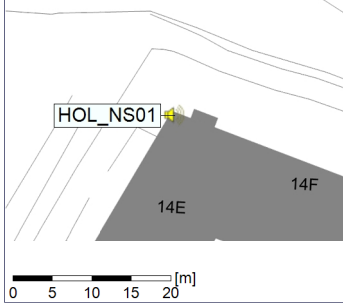

...

Noise Time Related Diagram

23/02/2023
24/02/2023

○ ○ ○ ○ HOL_NS01

Project: Kronos Sydhavnen
Construction: Havneholmen
Location: N-V

Plan View

Remarks

...