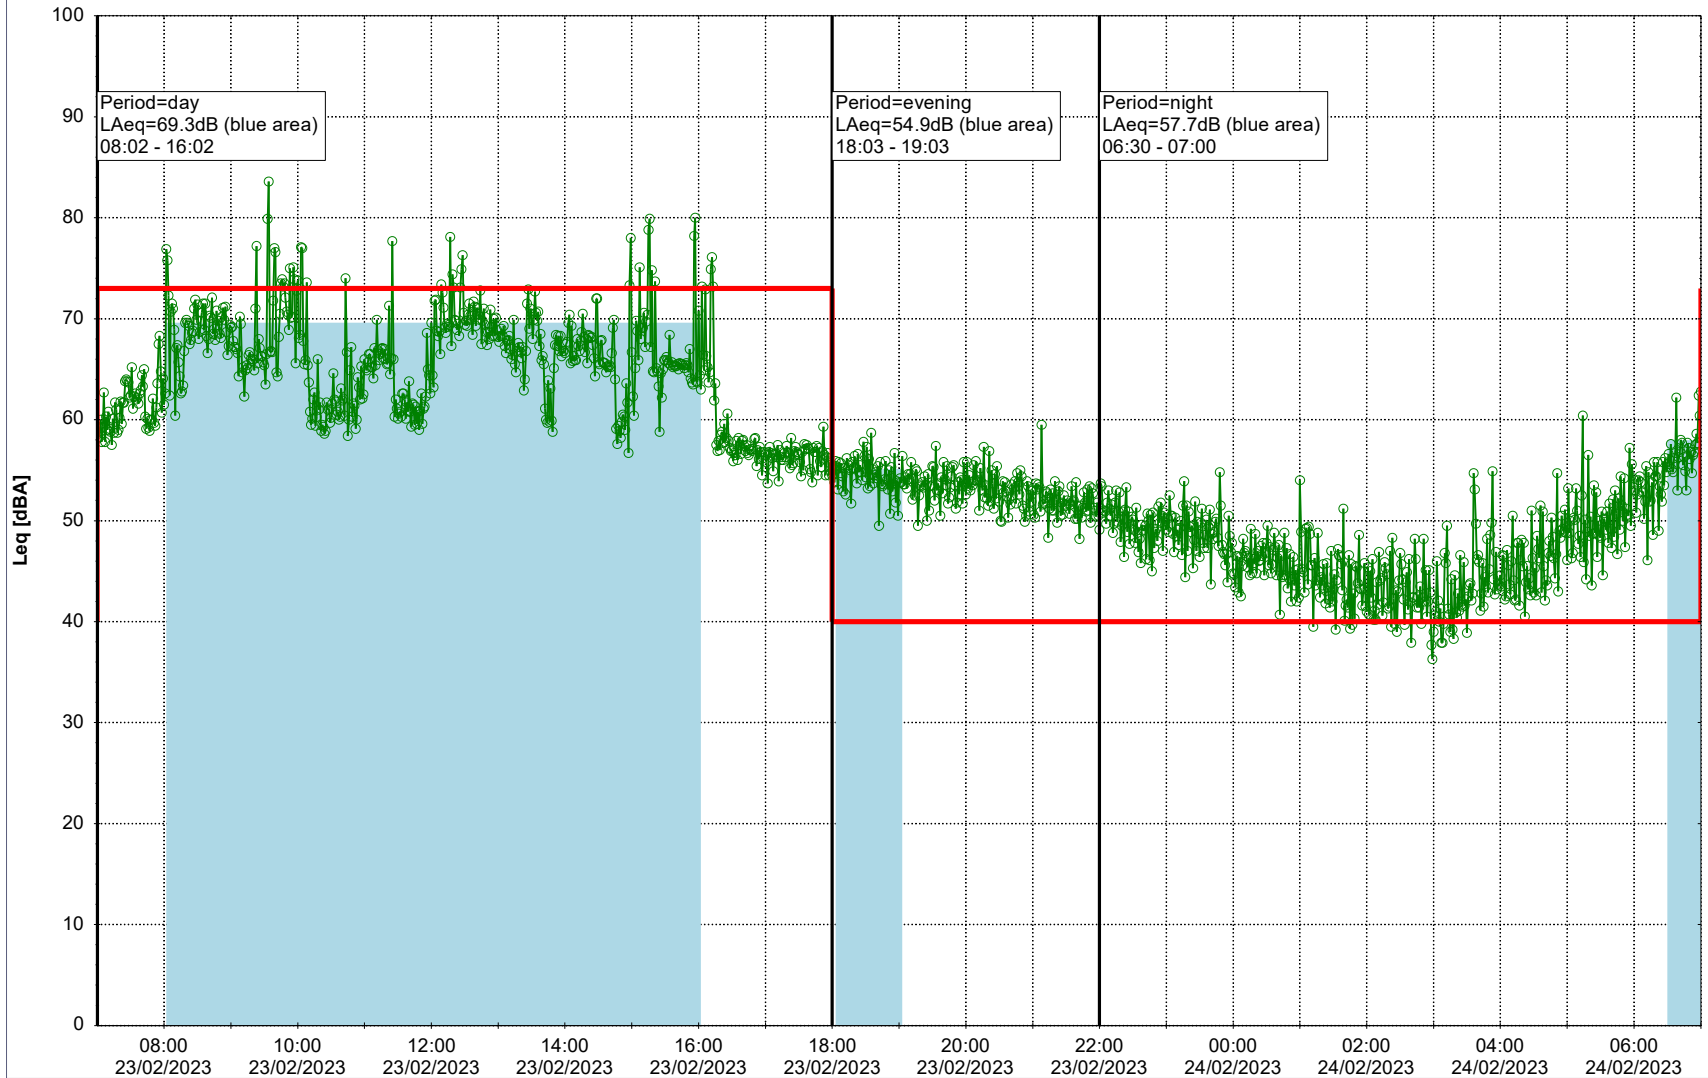

Remarks

...

Noise Time Related Diagram

22/02/2023
23/02/2023

○○○ HOL_NS01

Project: Kronos Sydhavnen
Construction: Havneholmen
Location: N-V

Plan View

Remarks

...

Noise Time Related Diagram

23/02/2023
24/02/2023

○ ○ ○ ○ HOL_NS01

Project: Kronos Sydhavnen
Construction: Havneholmen
Location: N-V

Plan View

Remarks

...

Noise Time Related Diagram

24/02/2023
25/02/2023

○ ○ ○ ○ HOL_NS01

Project: Kronos Sydhavnen
Construction: Havneholmen
Location: N-V

Plan View

Remarks

...

Noise Time Related Diagram

25/02/2023
26/02/2023

○ ○ ○ ○ HOL_NS01

Project: Kronos Sydhavnen
Construction: Havneholmen
Location: N-V

Plan View

Remarks

...

Noise Time Related Diagram

26/02/2023
27/02/2023