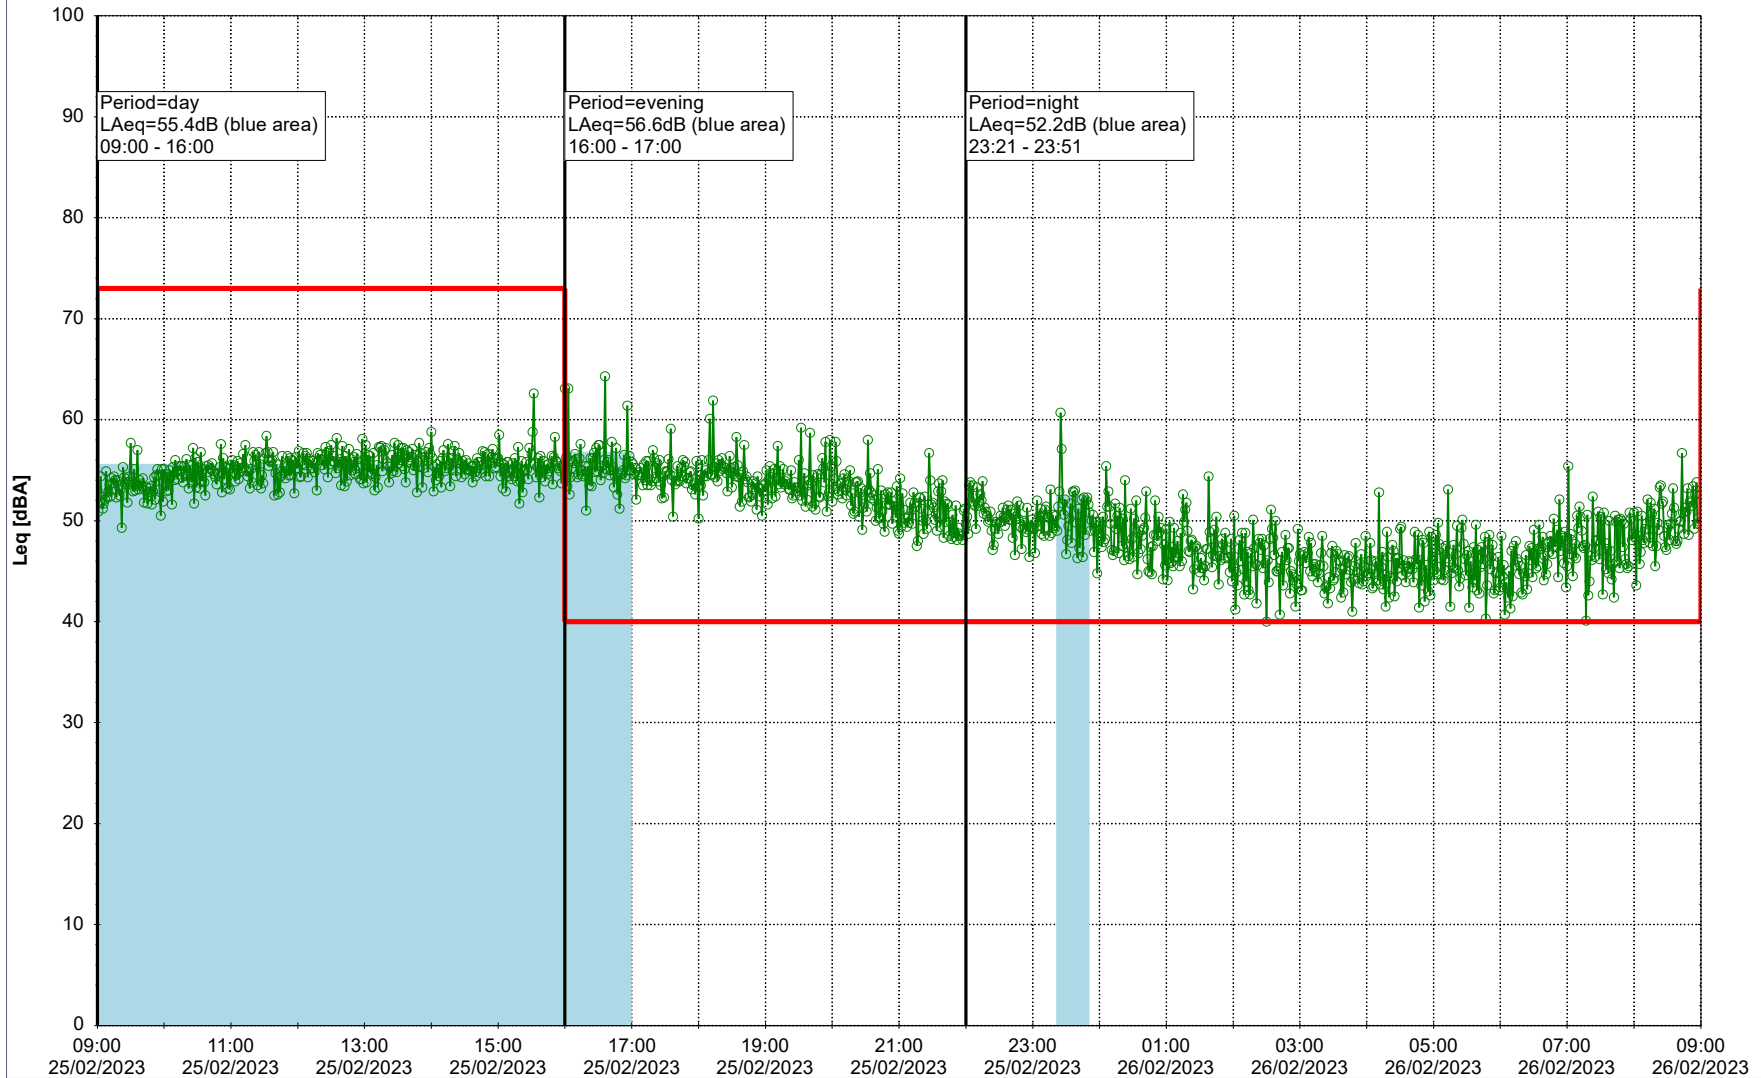

Noise Time Related Diagram

24/02/2023
25/02/2023

○ ○ ○ ○ HOL_NS01

Project: Kronos Sydhavnen
Construction: Havneholmen
Location: N-V

Plan View

Remarks

...

Noise Time Related Diagram

25/02/2023
26/02/2023

○ ○ ○ ○ HOL_NS01

Project: Kronos Sydhavnen
Construction: Havneholmen
Location: N-V

Plan View

Remarks

...

Noise Time Related Diagram

26/02/2023
27/02/2023