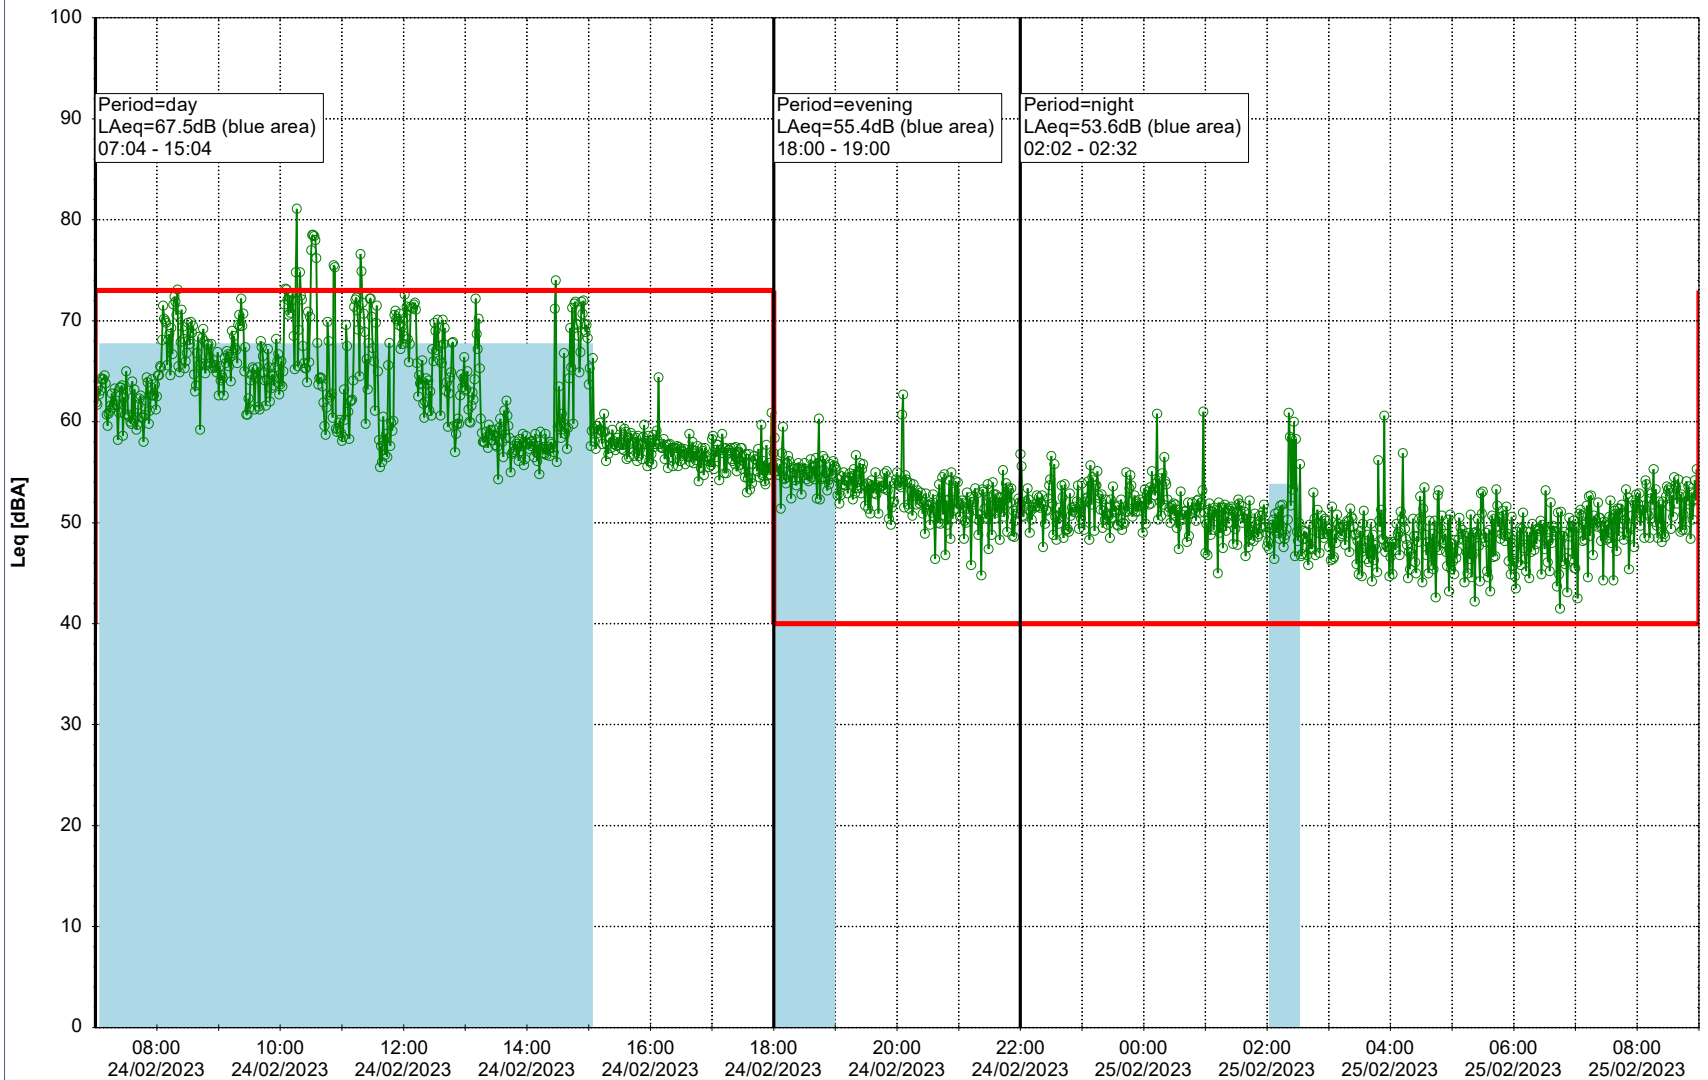

...

Noise Time Related Diagram

23/02/2023
24/02/2023

○ ○ ○ ○ HOL_NS01

Project: Kronos Sydhavnen
Construction: Havneholmen
Location: N-V

Plan View

Remarks

...

Noise Time Related Diagram

24/02/2023
25/02/2023

○ ○ ○ ○ HOL_NS01

Project: Kronos Sydhavnen
Construction: Havneholmen
Location: N-V

Plan View

Remarks

...

Noise Time Related Diagram