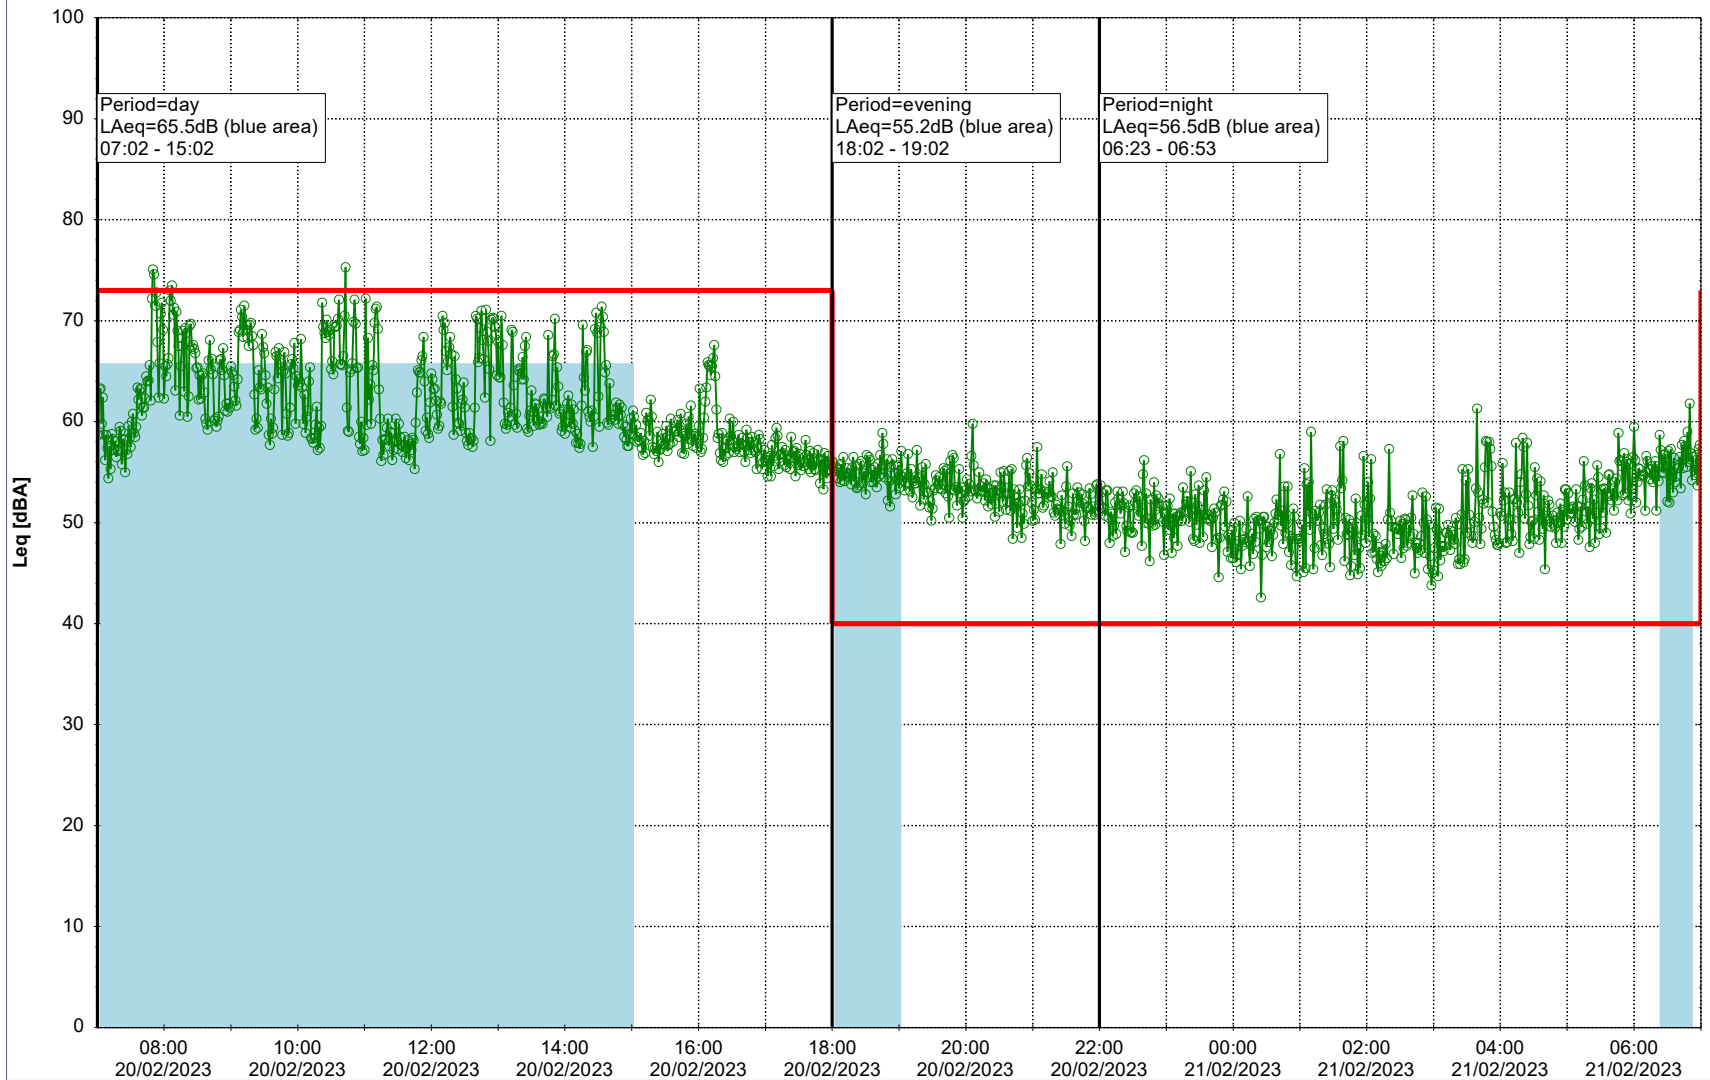

Project: Kronos Sydhavnen
Construction: Havneholmen
Location: N-V

Plan View

Remarks

...

Noise Time Related Diagram

20/02/2023
21/02/2023

○ ○ ○ ○ HOL_NS01

Project: Kronos Sydhavnen
Construction: Havneholmen
Location: N-V

Plan View

Remarks

...

Noise Time Related Diagram

21/02/2023
22/02/2023

○ ○ ○ ○ HOL_NS01

Project: Kronos Sydhavnen
Construction: Havneholmen
Location: N-V

Plan View

Remarks

...

Noise Time Related Diagram

22/02/2023
23/02/2023

○○○ HOL_NS01

Project: Kronos Sydhavnen
Construction: Havneholmen
Location: N-V

Plan View

Remarks

Noise Time Related Diagram

24/02/2023
25/02/2023

○ ○ ○ ○ HOL_NS01

Project: Kronos Sydhavnen
Construction: Havneholmen
Location: N-V

Plan View

Remarks

...

Noise Time Related Diagram