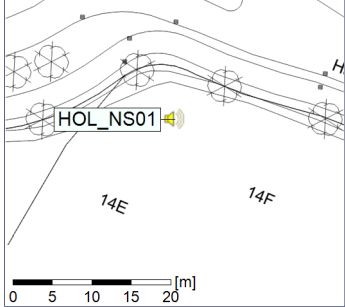

...

Noise Time Related Diagram

01/11/2019
02/11/2019

○ ○ ○ ○ HOL_NS01

Project: Kronos Sydhavnen
Construction: Havneholmen
Location: N-V

Plan View

Remarks

...

Noise Time Related Diagram

02/11/2019
03/11/2019

○ ○ ○ ○ HOL_NS01

Project: Kronos Sydhavnen
Construction: Havneholmen
Location: N-V

Plan View

Remarks

...

Noise Time Related Diagram