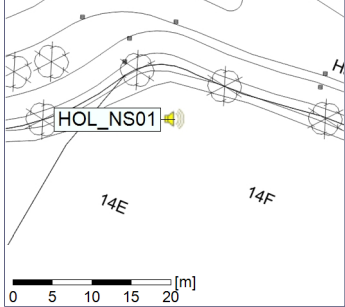

Remarks

...

Noise Time Related Diagram

30/10/2019
31/10/2019

○ ○ ○ ○ HOL_NS01

Project: Kronos Sydhavnen
Construction: Havneholmen
Location: N-V

Plan View

Remarks

...

Noise Time Related Diagram

01/11/2019
02/11/2019

○ ○ ○ ○ HOL_NS01

Project: Kronos Sydhavnen
Construction: Havneholmen
Location: N-V

Plan View

Remarks

...