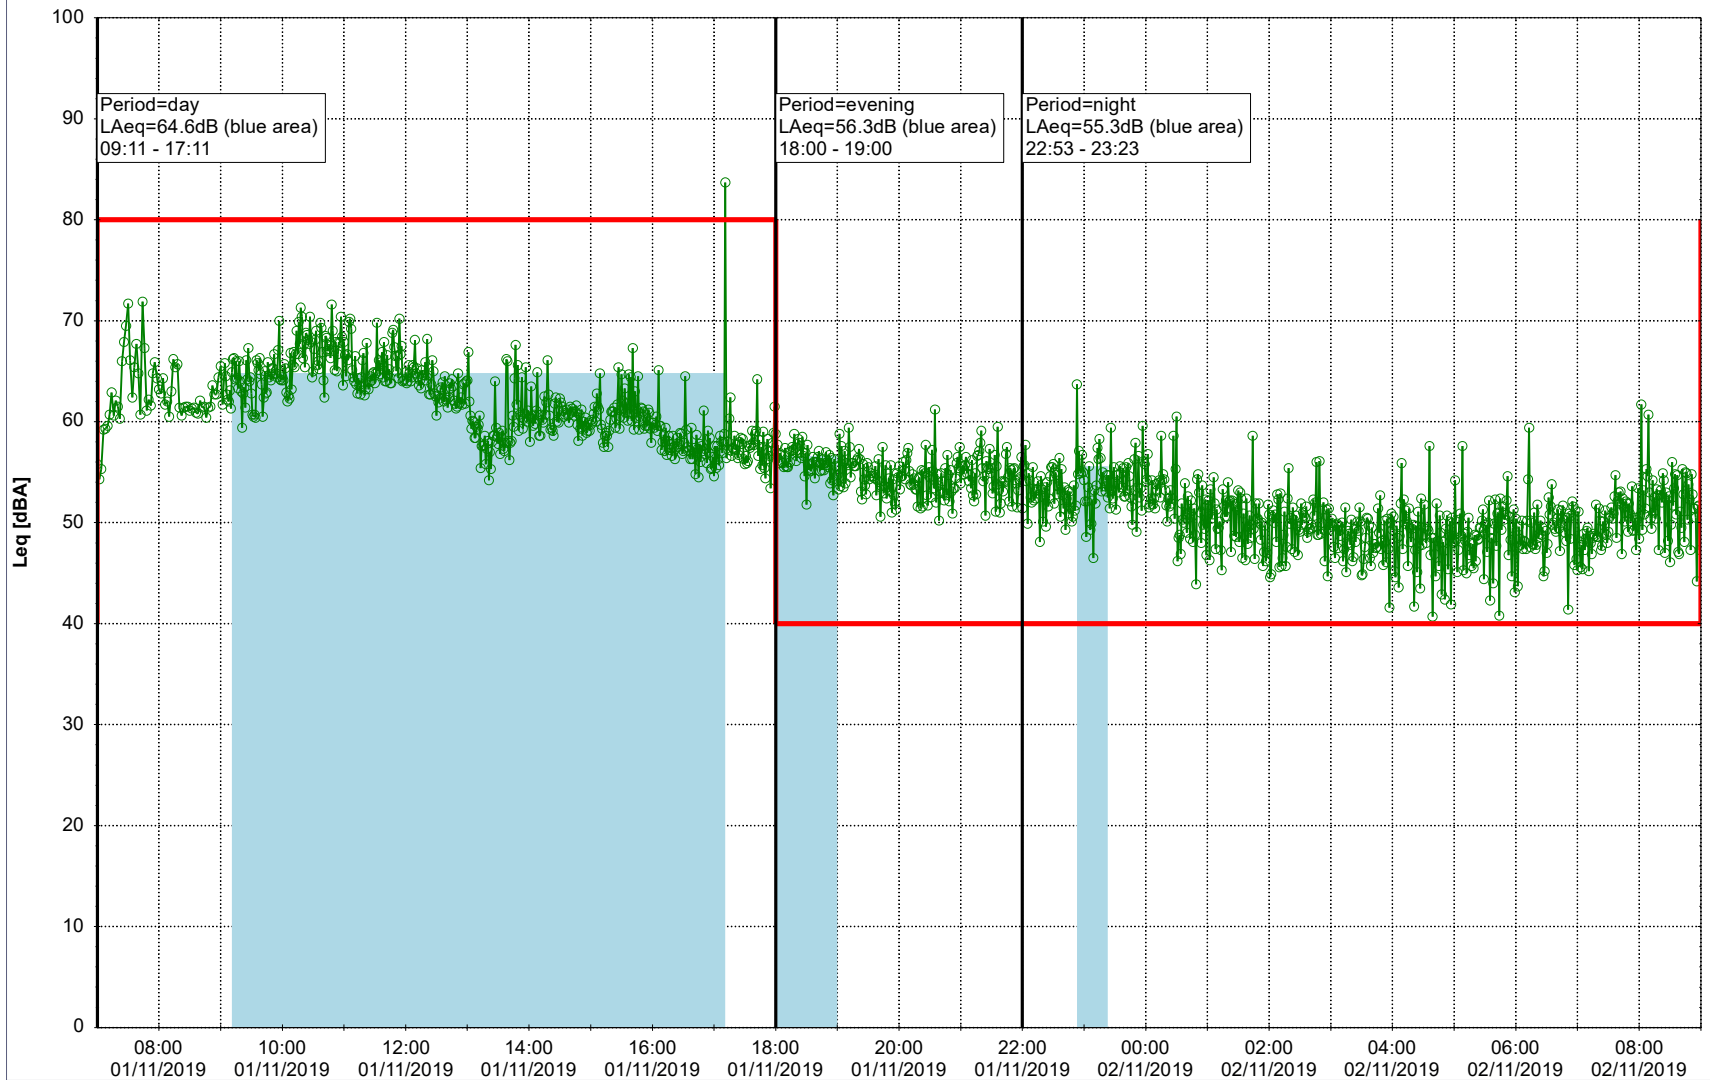

Remarks

...

Noise Time Related Diagram

30/10/2019
31/10/2019

○ ○ ○ ○ HOL_NS01

Project: Kronos Sydhavnen
Construction: Havneholmen
Location: N-V

Plan View

Remarks

...

Noise Time Related Diagram

01/11/2019
02/11/2019

○ ○ ○ ○ HOL_NS01

Project: Kronos Sydhavnen
Construction: Havneholmen
Location: N-V

Plan View

Remarks

...

Noise Time Related Diagram

02/11/2019
03/11/2019

○ ○ ○ ○ HOL_NS01

Project: Kronos Sydhavnen
Construction: Havneholmen
Location: N-V

Plan View

Remarks

...

Noise Time Related Diagram