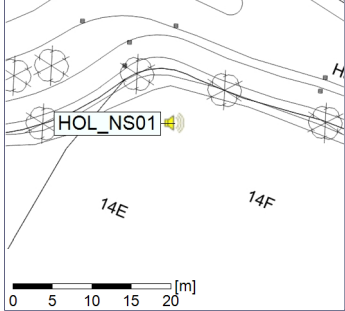

...

Noise Time Related Diagram

01/11/2019
02/11/2019

○ ○ ○ ○ HOL_NS01

Project: Kronos Sydhavnen
Construction: Havneholmen
Location: N-V

Plan View

Remarks

...

Noise Time Related Diagram

02/11/2019
03/11/2019

○ ○ ○ ○ HOL_NS01

Project: Kronos Sydhavnen
Construction: Havneholmen
Location: N-V

Plan View

Remarks

...

Noise Time Related Diagram