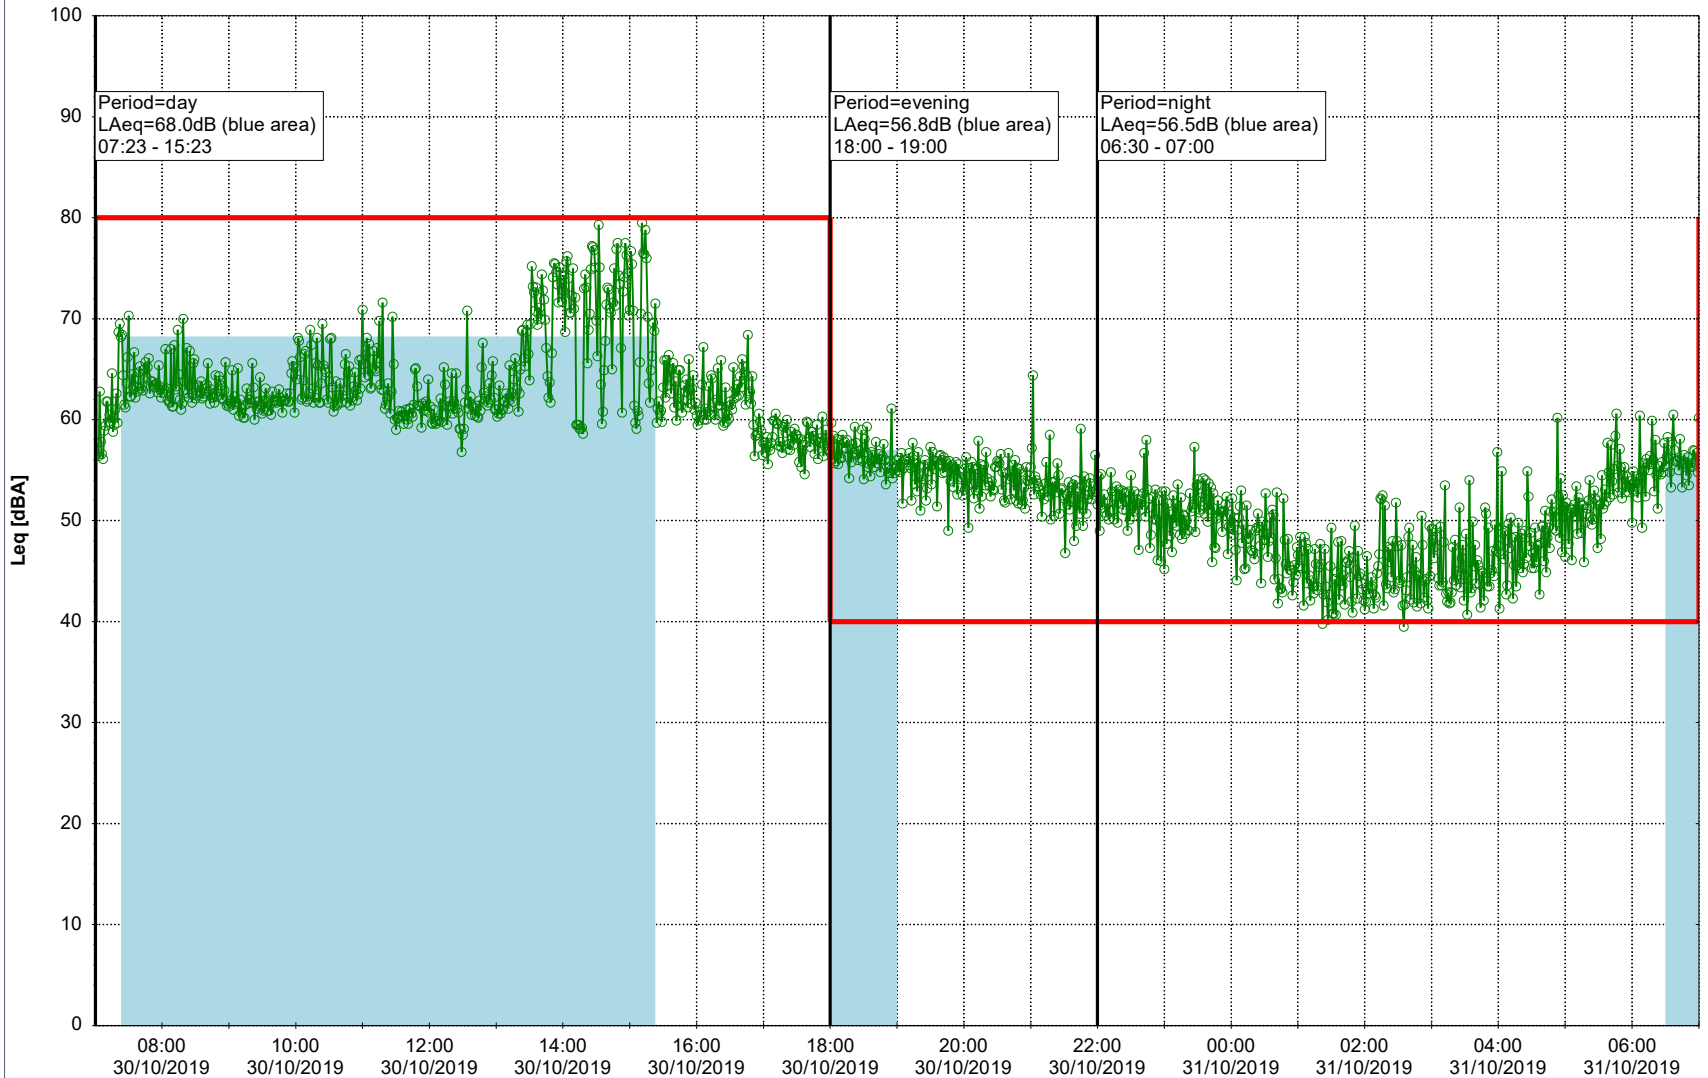

Plan View

Remarks

...

Noise Time Related Diagram

29/10/2019
30/10/2019

○ ○ ○ ○ HOL_NS01

Project: Kronos Sydhavnen
Construction: Havneholmen
Location: N-V

Plan View

Remarks

...

Noise Time Related Diagram

30/10/2019
31/10/2019

○ ○ ○ ○ HOL_NS01

Project: Kronos Sydhavnen
Construction: Havneholmen
Location: N-V

Plan View

Remarks

...

Noise Time Related Diagram

01/11/2019
02/11/2019

○ ○ ○ ○ HOL_NS01

Project: Kronos Sydhavnen
Construction: Havneholmen
Location: N-V

Plan View

Remarks

...

Noise Time Related Diagram

02/11/2019
03/11/2019

○ ○ ○ ○ HOL_NS01

Project: Kronos Sydhavnen
Construction: Havneholmen
Location: N-V

Plan View

Remarks

...

Noise Time Related Diagram