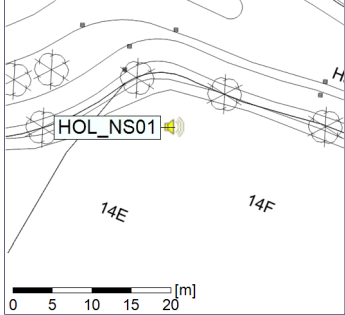

Project: Kronos Sydhavnen
Construction: Havneholmen
Location: N-V

Plan View

Remarks

...

Noise Time Related Diagram

28/10/2019
29/10/2019

○ ○ ○ ○ HOL_NS01

Project: Kronos Sydhavnen
Construction: Havneholmen
Location: N-V

Plan View

Remarks

...

Noise Time Related Diagram

29/10/2019
30/10/2019

○ ○ ○ ○ HOL_NS01

Project: Kronos Sydhavnen
Construction: Havneholmen
Location: N-V

Plan View

...

Noise Time Related Diagram

01/11/2019
02/11/2019

○ ○ ○ ○ HOL_NS01

Project: Kronos Sydhavnen
Construction: Havneholmen
Location: N-V

Plan View

Remarks

...

Noise Time Related Diagram

02/11/2019
03/11/2019

○ ○ ○ ○ HOL_NS01

Project: Kronos Sydhavnen
Construction: Havneholmen
Location: N-V

Plan View

Remarks

...

Noise Time Related Diagram