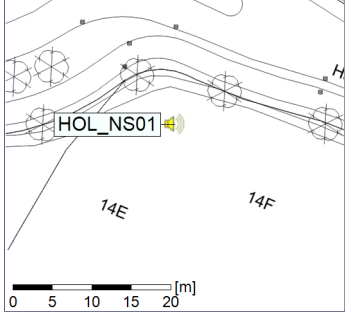

Project: Kronos Sydhavnen
Construction: Havneholmen
Location: N-V

Plan View

Remarks

...

Noise Time Related Diagram

28/10/2019
29/10/2019

○ ○ ○ ○ HOL_NS01

Project: Kronos Sydhavnen
Construction: Havneholmen
Location: N-V

Plan View

Remarks

...

Noise Time Related Diagram

29/10/2019
30/10/2019

○ ○ ○ ○ HOL_NS01

Project: Kronos Sydhavnen
Construction: Havneholmen
Location: N-V

Plan View

...

Noise Time Related Diagram

01/11/2019
02/11/2019

○ ○ ○ ○ HOL_NS01

Project: Kronos Sydhavnen
Construction: Havneholmen
Location: N-V

Plan View

Remarks

...

Noise Time Related Diagram

02/11/2019
03/11/2019

○ ○ ○ ○ HOL_NS01

Project: Kronos Sydhavnen
Construction: Havneholmen
Location: N-V

Plan View

Remarks

...

Noise Time Related Diagram