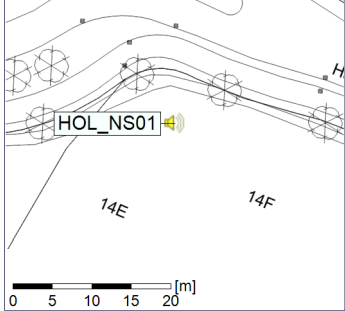

Plan View

Remarks

...

Noise Time Related Diagram

29/10/2019
30/10/2019

○ ○ ○ ○ HOL_NS01

Project: Kronos Sydhavnen
Construction: Havneholmen
Location: N-V

Plan View