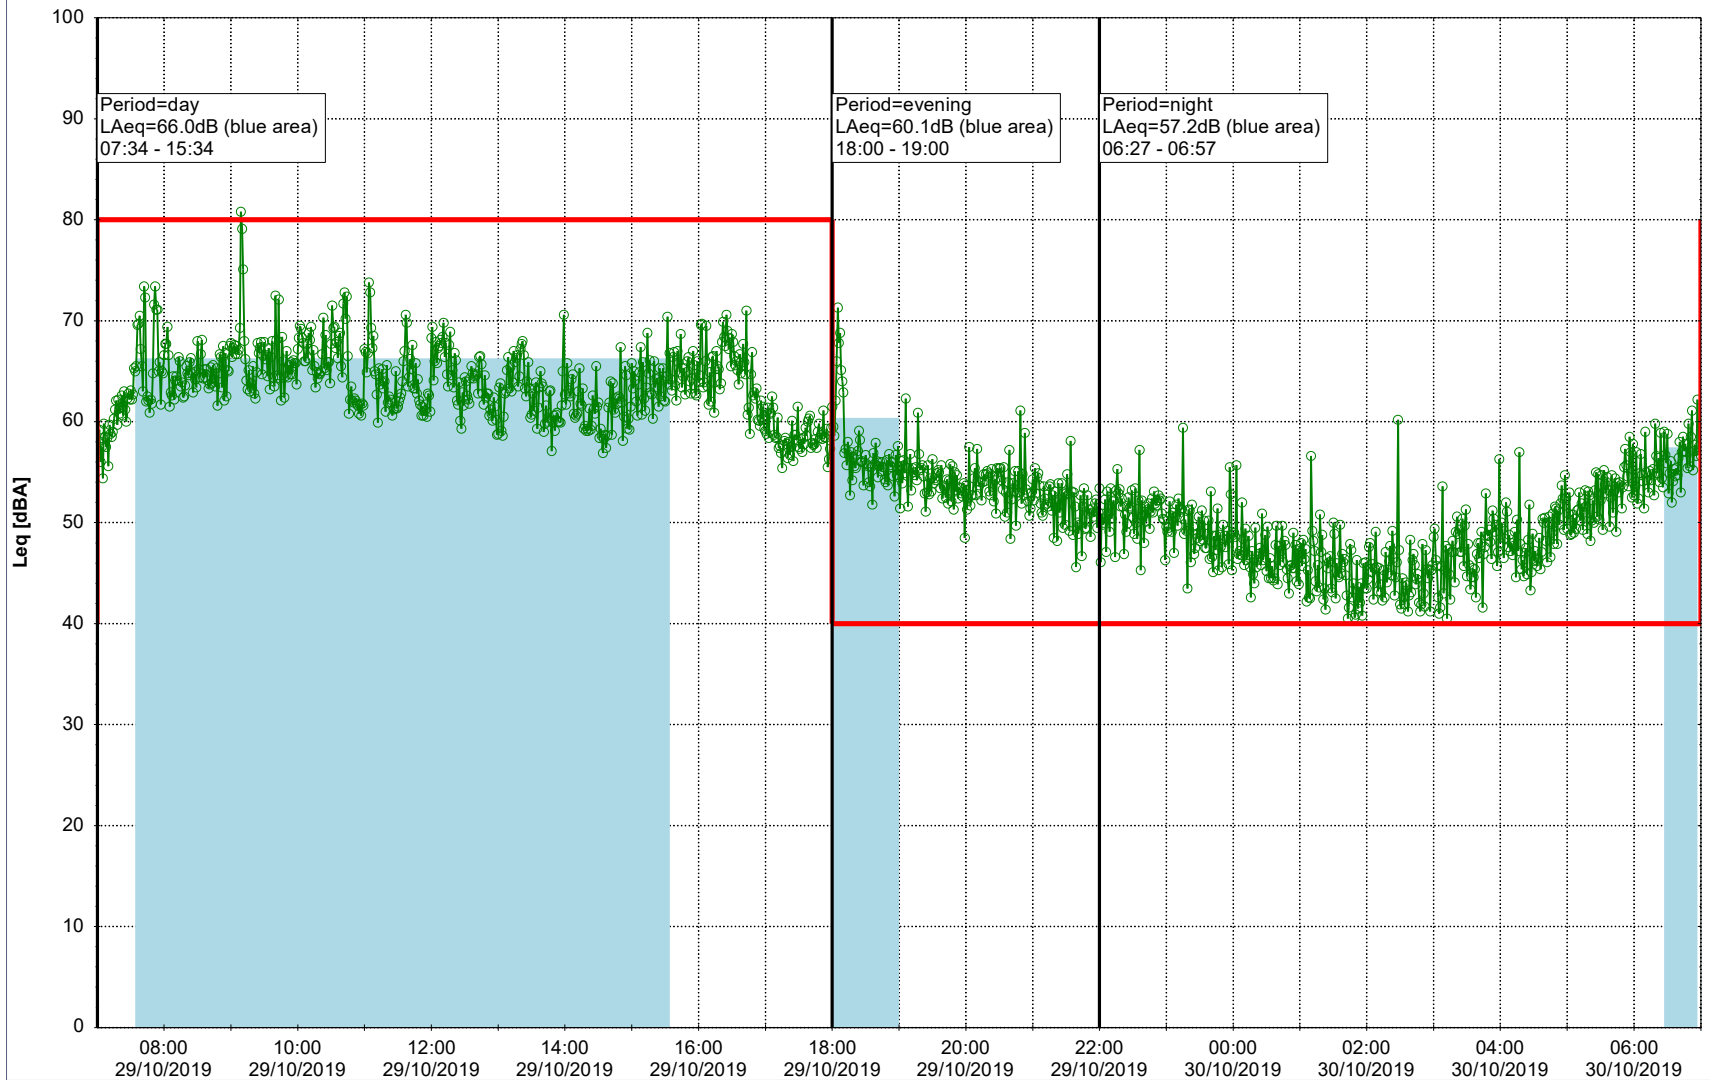

Plan View

Remarks

...

Noise Time Related Diagram

29/10/2019
30/10/2019

○ ○ ○ ○ HOL_NS01

Project: Kronos Sydhavnen
Construction: Havneholmen
Location: N-V

Plan View

Remarks

...

Noise Time Related Diagram

30/10/2019
31/10/2019

○ ○ ○ ○ HOL_NS01

Project: Kronos Sydhavnen
Construction: Havneholmen
Location: N-V

Plan View

Remarks

...

Noise Time Related Diagram

01/11/2019
02/11/2019

○ ○ ○ ○ HOL_NS01

Project: Kronos Sydhavnen
Construction: Havneholmen
Location: N-V

Plan View

Remarks

...

Noise Time Related Diagram

02/11/2019
03/11/2019

○ ○ ○ ○ HOL_NS01

Project: Kronos Sydhavnen
Construction: Havneholmen
Location: N-V

Plan View

Remarks

...

Noise Time Related Diagram