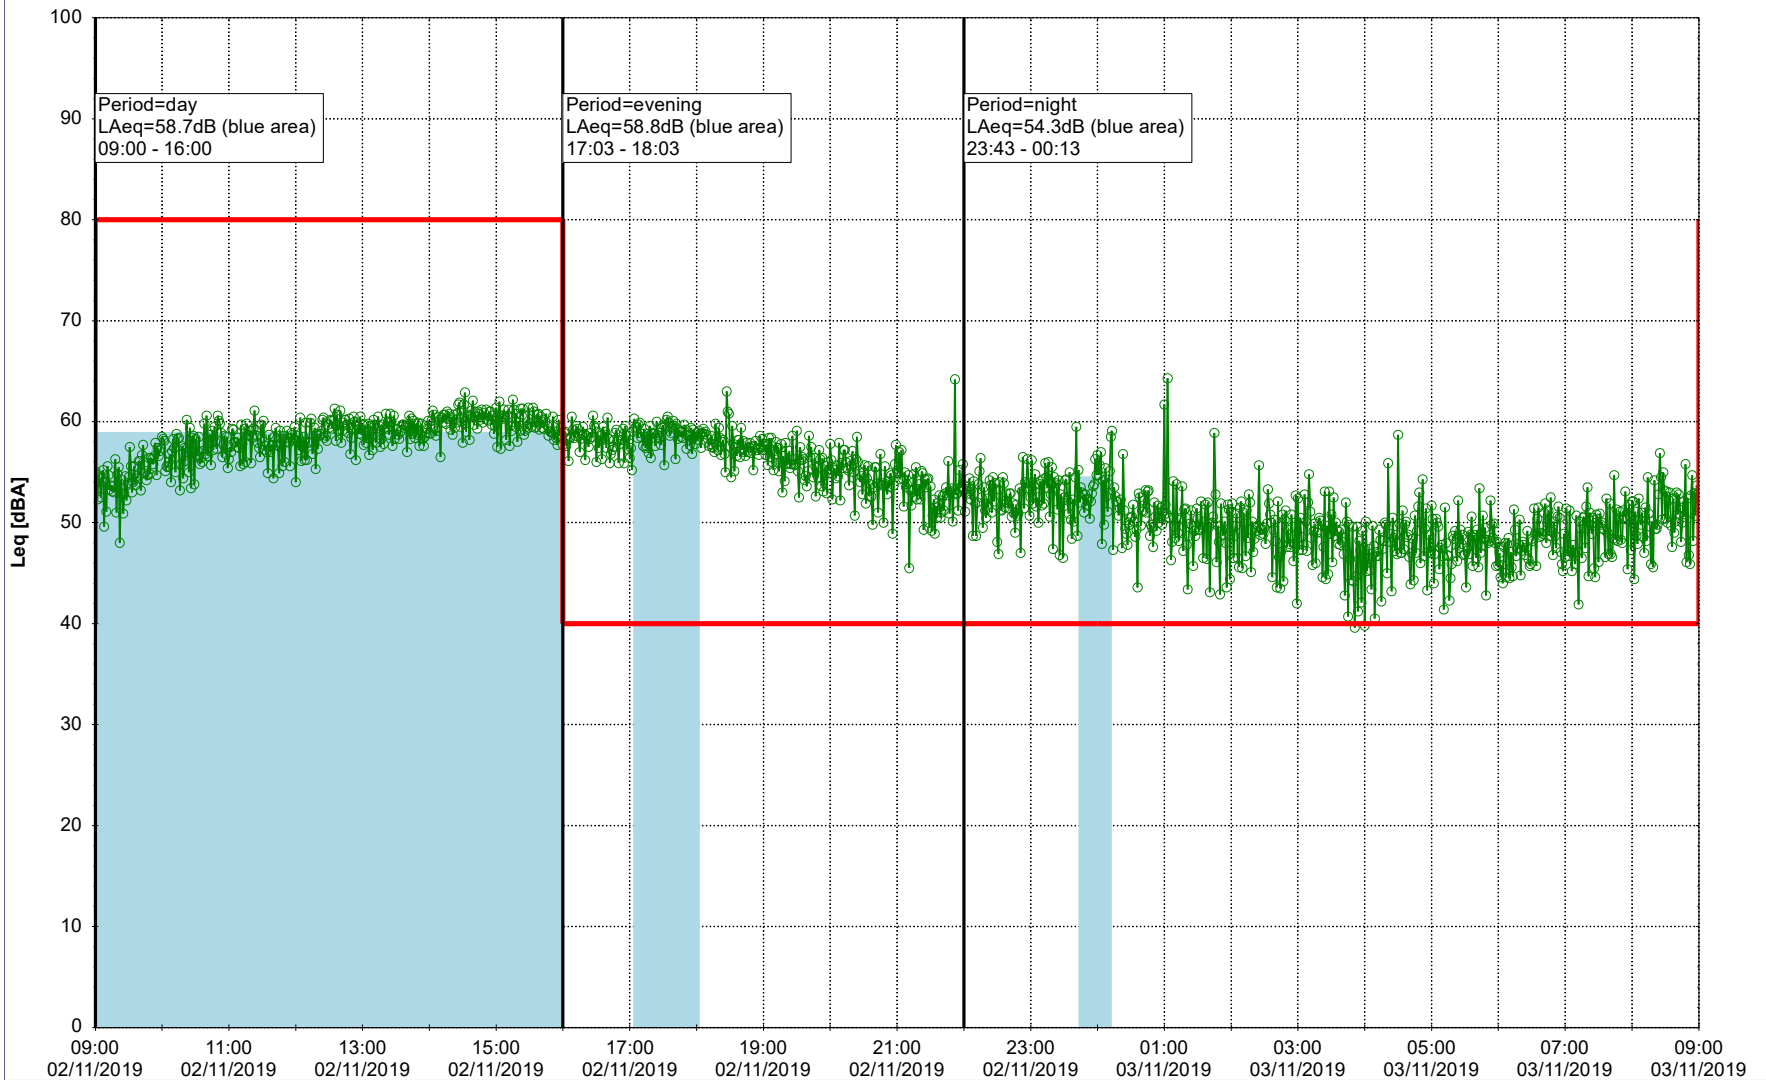

...

Noise Time Related Diagram

01/11/2019
02/11/2019

○ ○ ○ ○ HOL_NS01

Project: Kronos Sydhavnen
Construction: Havneholmen
Location: N-V

Plan View

Remarks

...

Noise Time Related Diagram

02/11/2019
03/11/2019

○ ○ ○ ○ HOL_NS01

Project: Kronos Sydhavnen
Construction: Havneholmen
Location: N-V

Plan View

Remarks

...

Noise Time Related Diagram