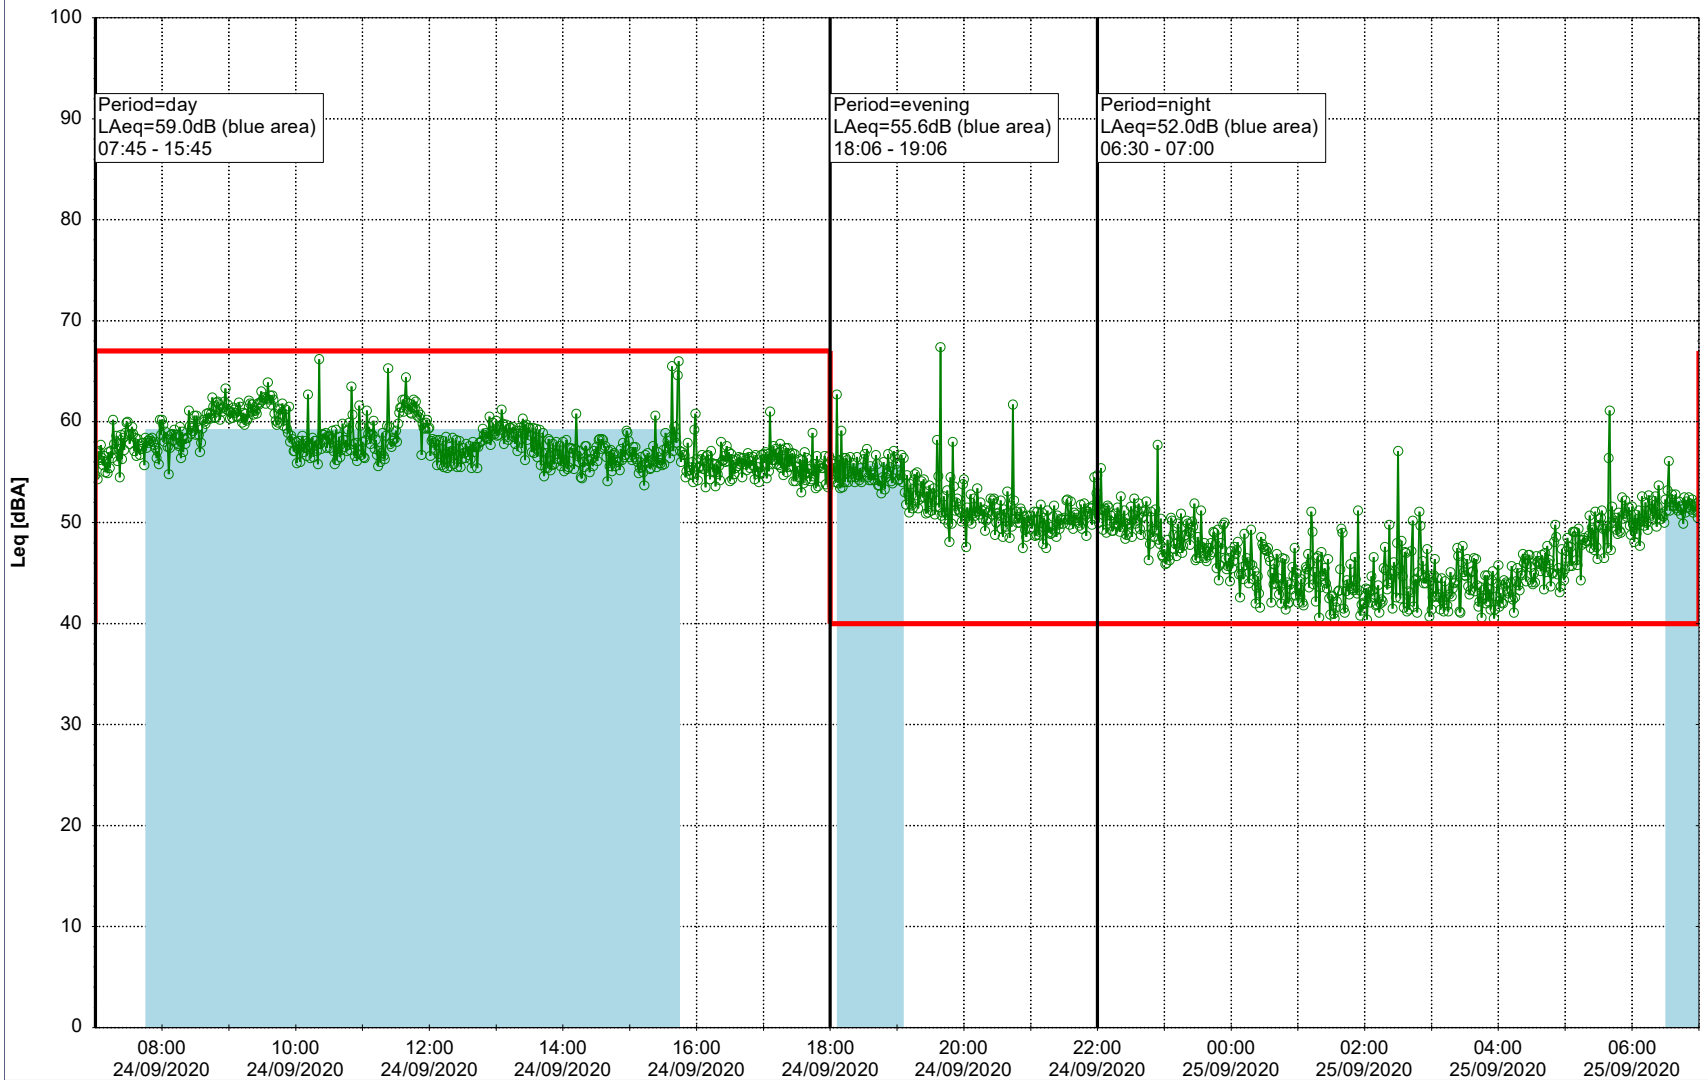

Plan View

0 5 10 15 20 [m]

Remarks

...

Noise Time Related Diagram

24/09/2020
25/09/2020

○○○○ SLU_NS01

Project: Kronos Sydhavnen
Construction: Sluseholmen
Location: N-V

Plan View

0 5 10 15 20 [m]

Remarks

...

Noise Time Related Diagram

25/09/2020
26/09/2020

○○○○ SLU_NS01

Project: Kronos Sydhavnen
Construction: Sluseholmen
Location: N-V

Plan View

Remarks

...

Noise Time Related Diagram

26/09/2020
27/09/2020

SLU_NS01

Project: Kronos Sydhavnen
Construction: Sluseholmen
Location: N-V

Plan View