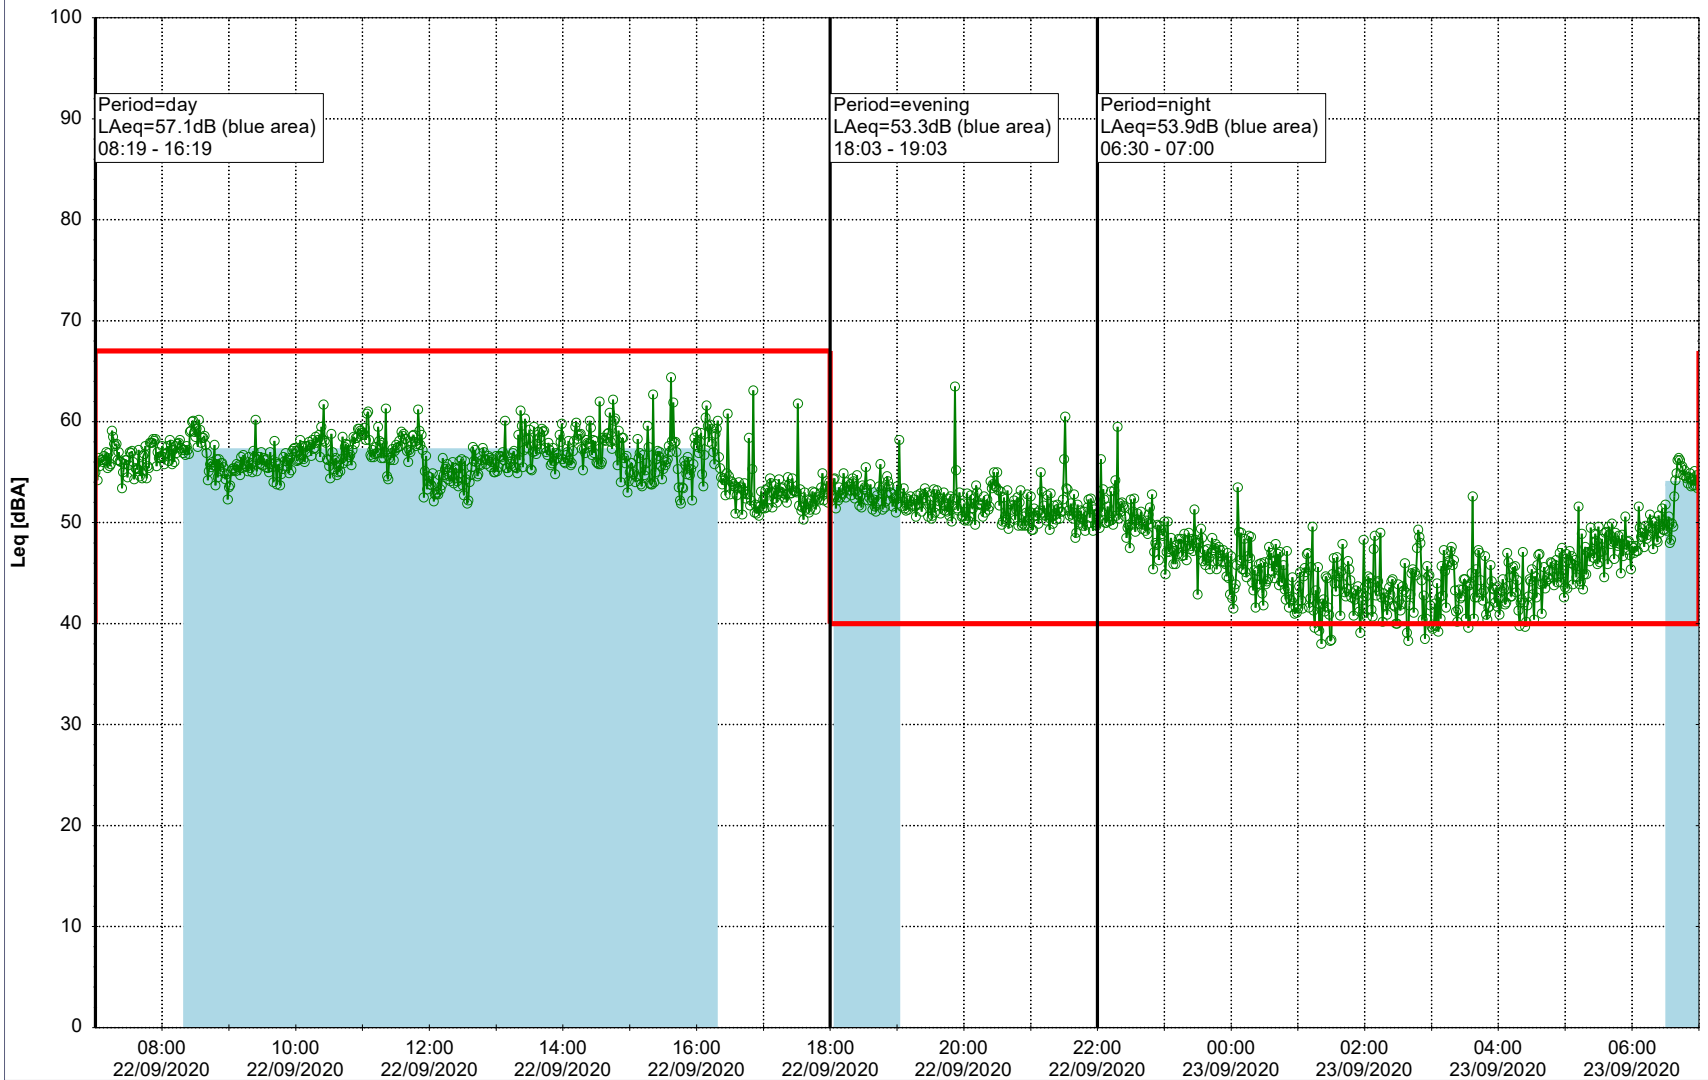

Project: Kronos Sydhavnen
Construction: Sluseholmen
Location: N-V

Plan View

Remarks

...

Noise Time Related Diagram

22/09/2020
23/09/2020

SLU_NS01

Project: Kronos Sydhavnen
Construction: Sluseholmen
Location: N-V

Plan View

0 5 10 15 20 [m]

Remarks

...

Noise Time Related Diagram

23/09/2020
24/09/2020

SLU_NS01

Project: Kronos Sydhavnen
Construction: Sluseholmen
Location: N-V

Plan View

0 5 10 15 20 [m]

Remarks

...

Noise Time Related Diagram

25/09/2020
26/09/2020

○○○○ SLU_NS01

Project: Kronos Sydhavnen
Construction: Sluseholmen
Location: N-V

Plan View

Remarks

...

Noise Time Related Diagram

26/09/2020
27/09/2020

SLU_NS01

Project: Kronos Sydhavnen
Construction: Sluseholmen
Location: N-V

Plan View