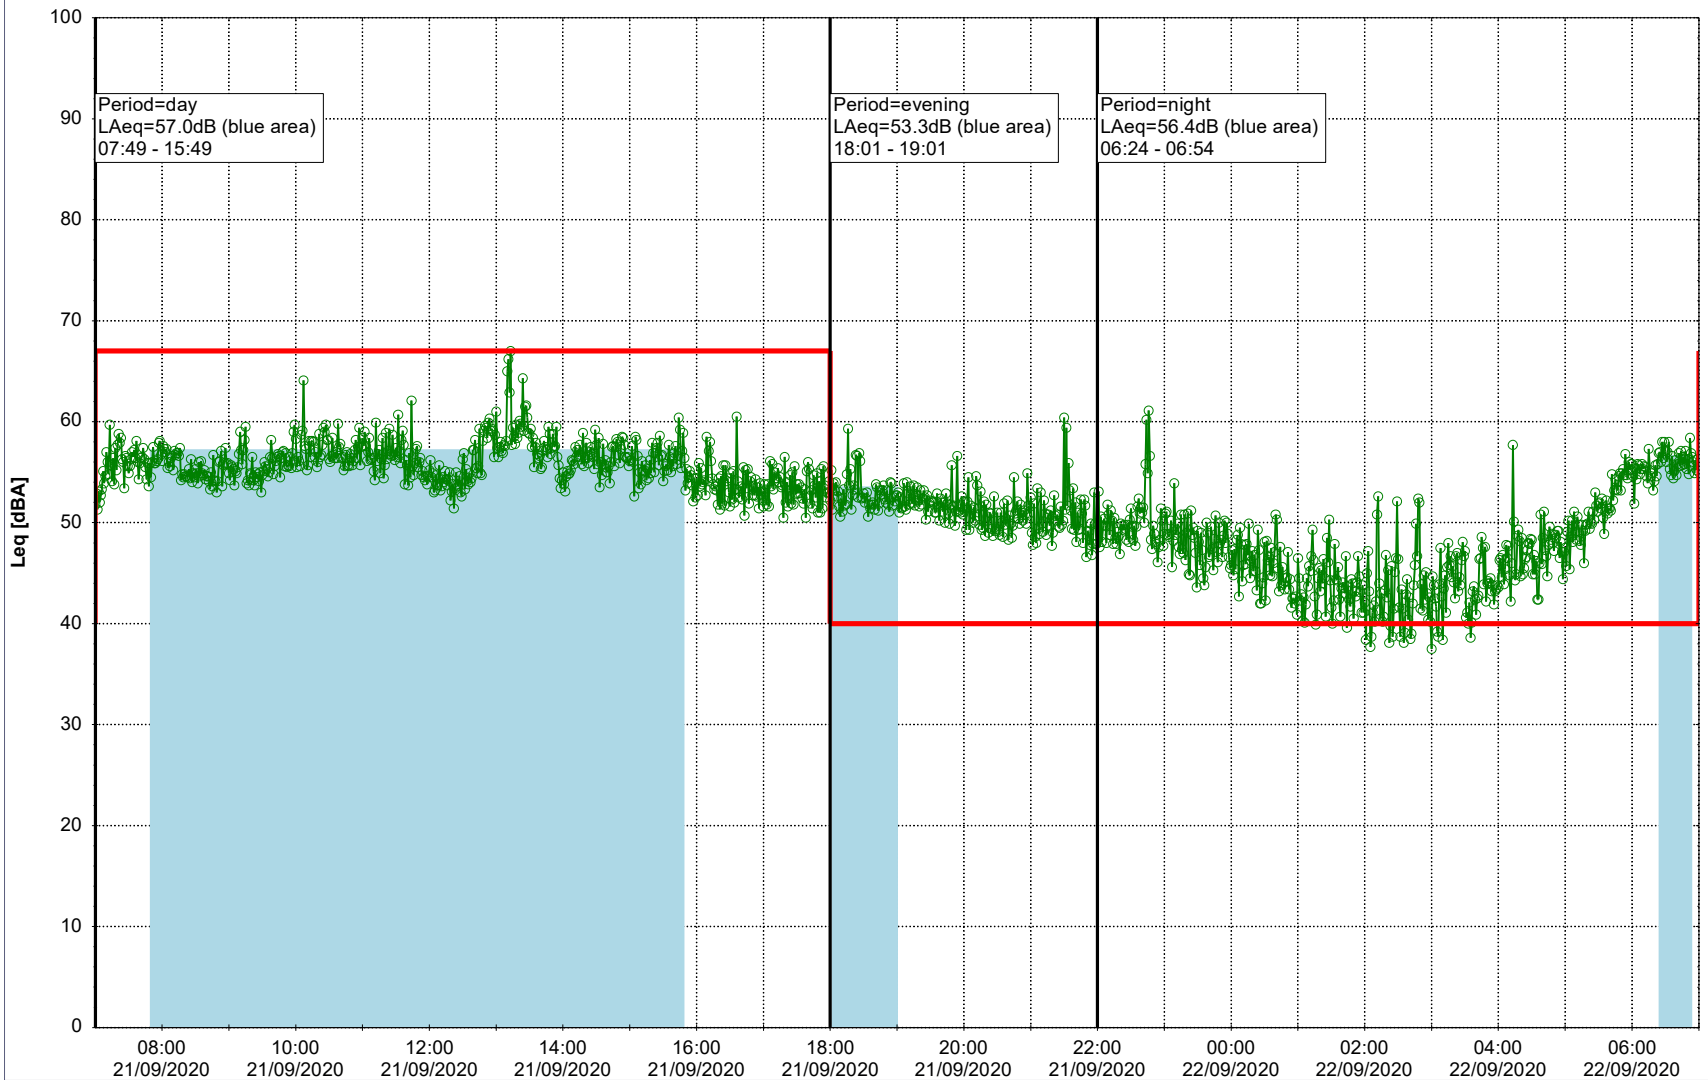

Project: Kronos Sydhavnen
Construction: Sluseholmen
Location: N-V

Plan View

0 5 10 15 20 [m]

Remarks

...

Noise Time Related Diagram

21/09/2020
22/09/2020

○○○○ SLU_NS01

Project: Kronos Sydhavnen
Construction: Sluseholmen
Location: N-V

Plan View

Remarks

...

Noise Time Related Diagram

22/09/2020
23/09/2020

SLU_NS01

Project: Kronos Sydhavnen
Construction: Sluseholmen
Location: N-V

Plan View

0 5 10 15 20 [m]

Remarks

...

Noise Time Related Diagram

23/09/2020
24/09/2020

SLU_NS01

Project: Kronos Sydhavnen
Construction: Sluseholmen
Location: N-V

Plan View

Remarks

...

Noise Time Related Diagram

26/09/2020
27/09/2020

SLU_NS01

Project: Kronos Sydhavnen
Construction: Sluseholmen
Location: N-V

Plan View