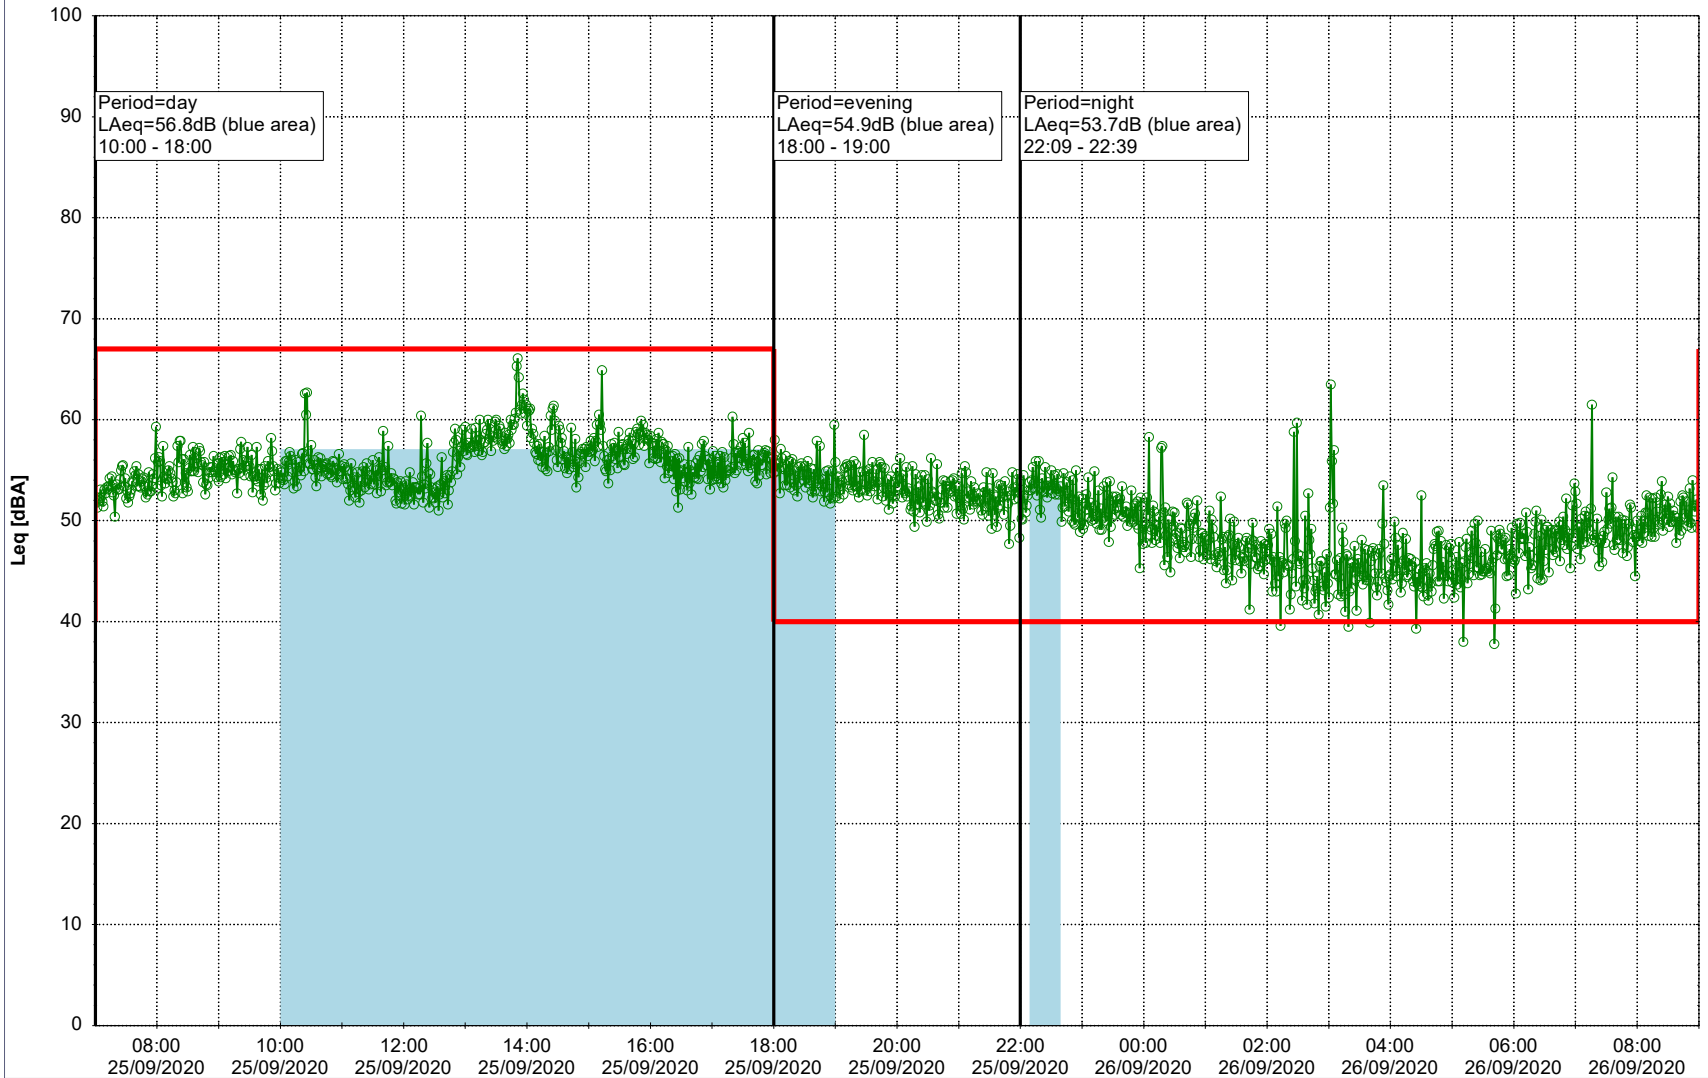

Plan View

0 5 10 15 20 [m]

Remarks

...

Noise Time Related Diagram

25/09/2020
26/09/2020

○○○○ SLU_NS01

Project: Kronos Sydhavnen
Construction: Sluseholmen
Location: N-V

Plan View

Remarks

...

Noise Time Related Diagram

26/09/2020
27/09/2020

SLU_NS01

Project: Kronos Sydhavnen
Construction: Sluseholmen
Location: N-V

Plan View