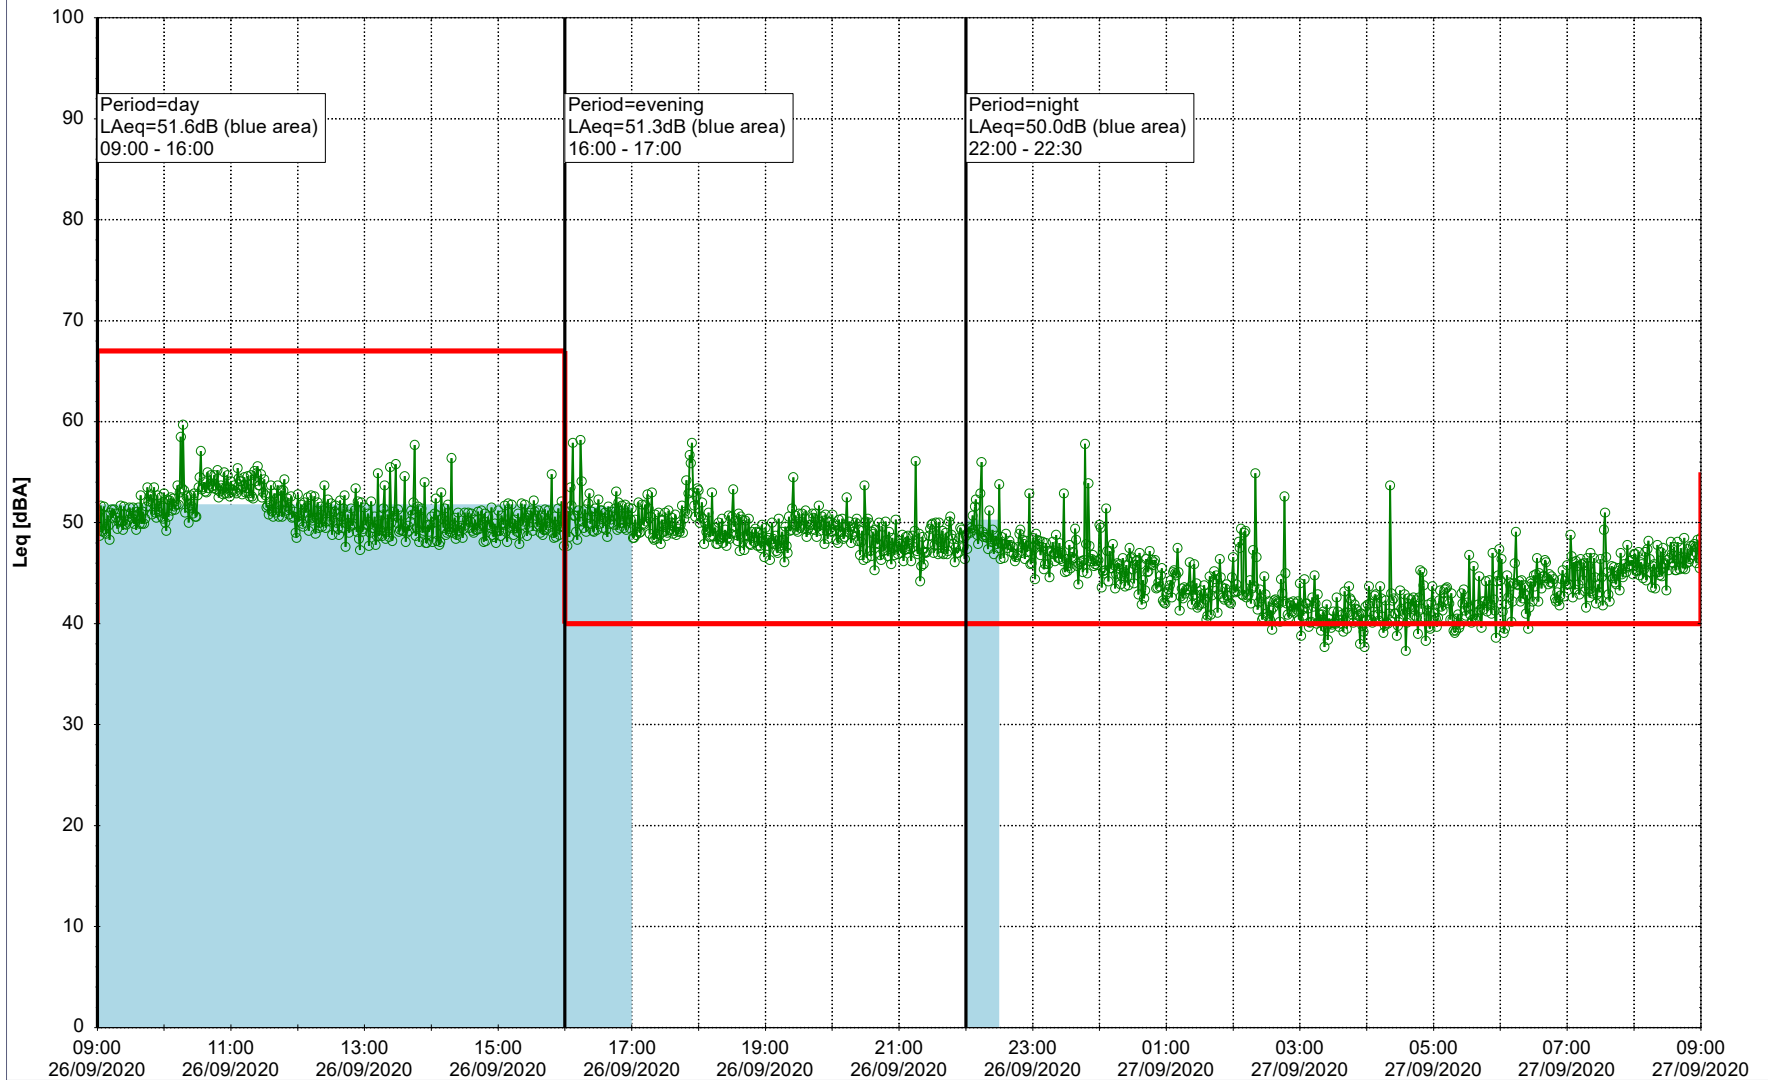

Plan View

0 5 10 15 20 [m]

Remarks

...

Noise Time Related Diagram

25/09/2020
26/09/2020

○○○○ SLU_NS01

Project: Kronos Sydhavnen
Construction: Sluseholmen
Location: N-V

Plan View

Remarks

...

Noise Time Related Diagram

26/09/2020
27/09/2020

SLU_NS01

Project: Kronos Sydhavnen
Construction: Sluseholmen
Location: N-V

Plan View

Remarks

...

Noise Time Related Diagram

27/09/2020
28/09/2020

○○○○ SLU_NS01