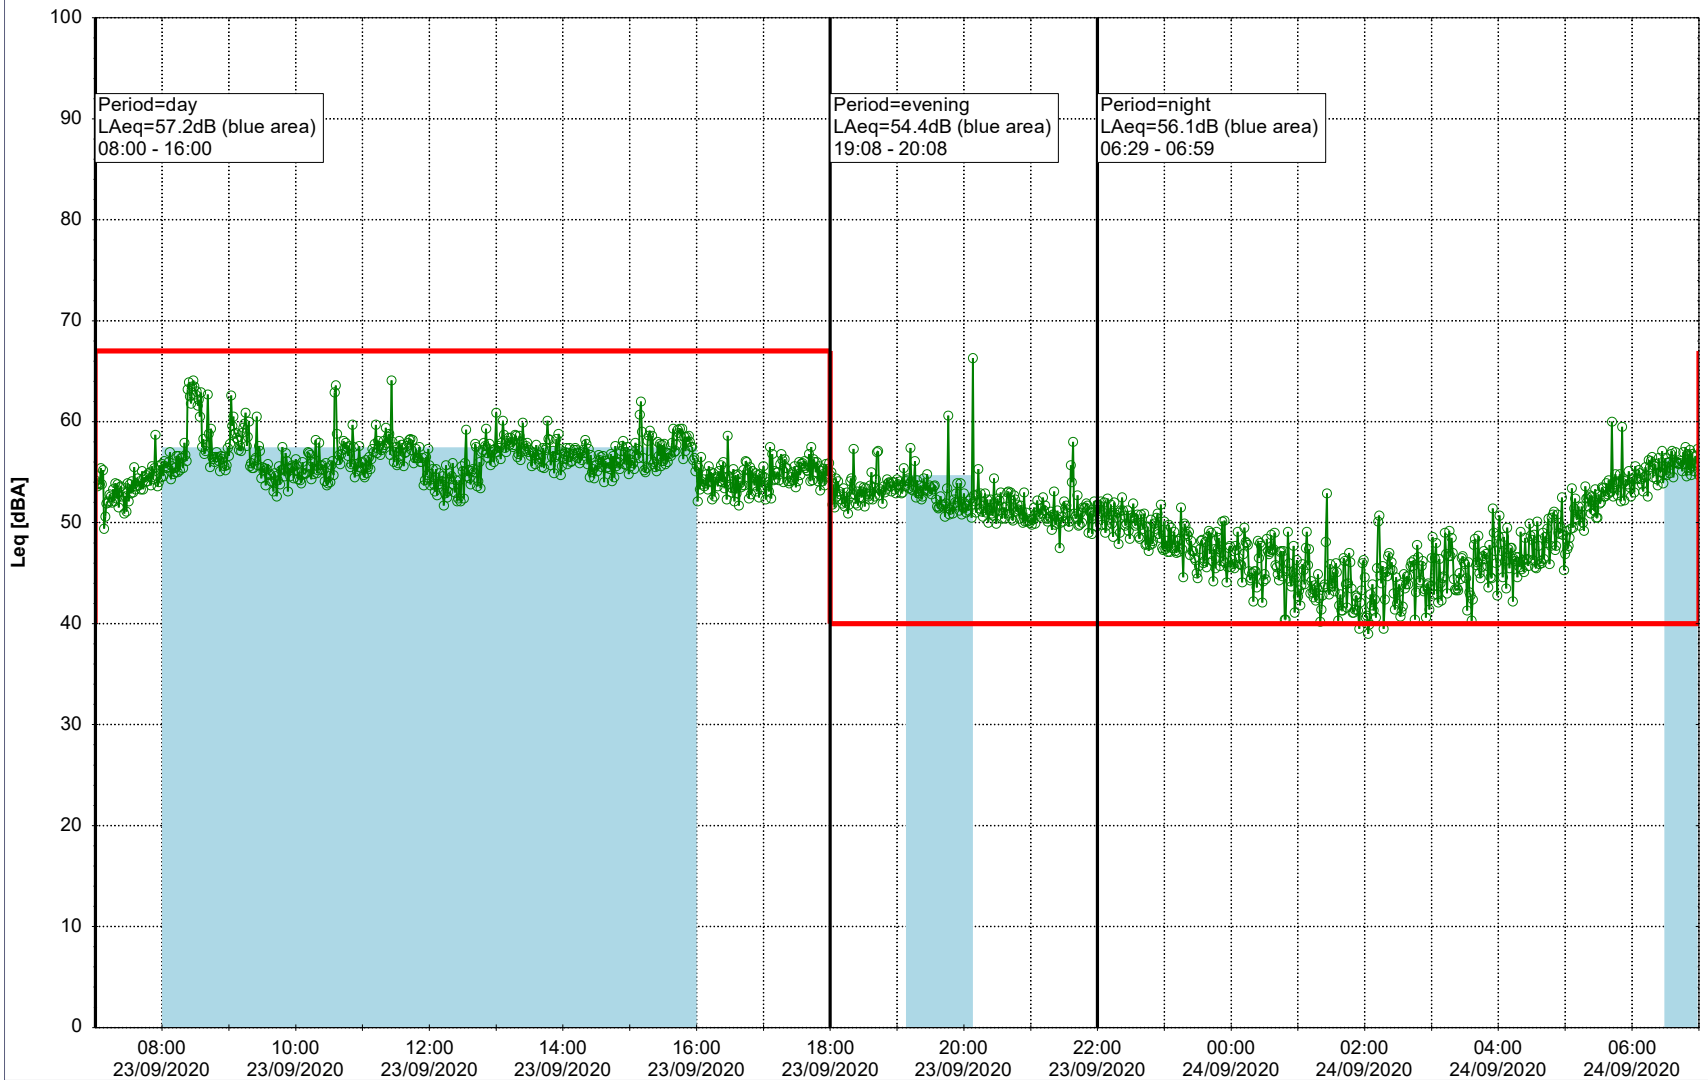

Plan View

0 5 10 15 20 [m]

Remarks

...

Noise Time Related Diagram

23/09/2020
24/09/2020

SLU_NS01

Project: Kronos Sydhavnen
Construction: Sluseholmen
Location: N-V

Plan View

0 5 10 15 20 [m]

Remarks

...

Noise Time Related Diagram

24/09/2020
25/09/2020

○○○○ SLU_NS01

Project: Kronos Sydhavnen
Construction: Sluseholmen
Location: N-V

Plan View

0 5 10 15 20 [m]

Remarks

...

Noise Time Related Diagram

25/09/2020
26/09/2020

○○○○ SLU_NS01

Project: Kronos Sydhavnen
Construction: Sluseholmen
Location: N-V

Plan View

Remarks

...

Noise Time Related Diagram

26/09/2020
27/09/2020

SLU_NS01

Project: Kronos Sydhavnen
Construction: Sluseholmen
Location: N-V

Plan View