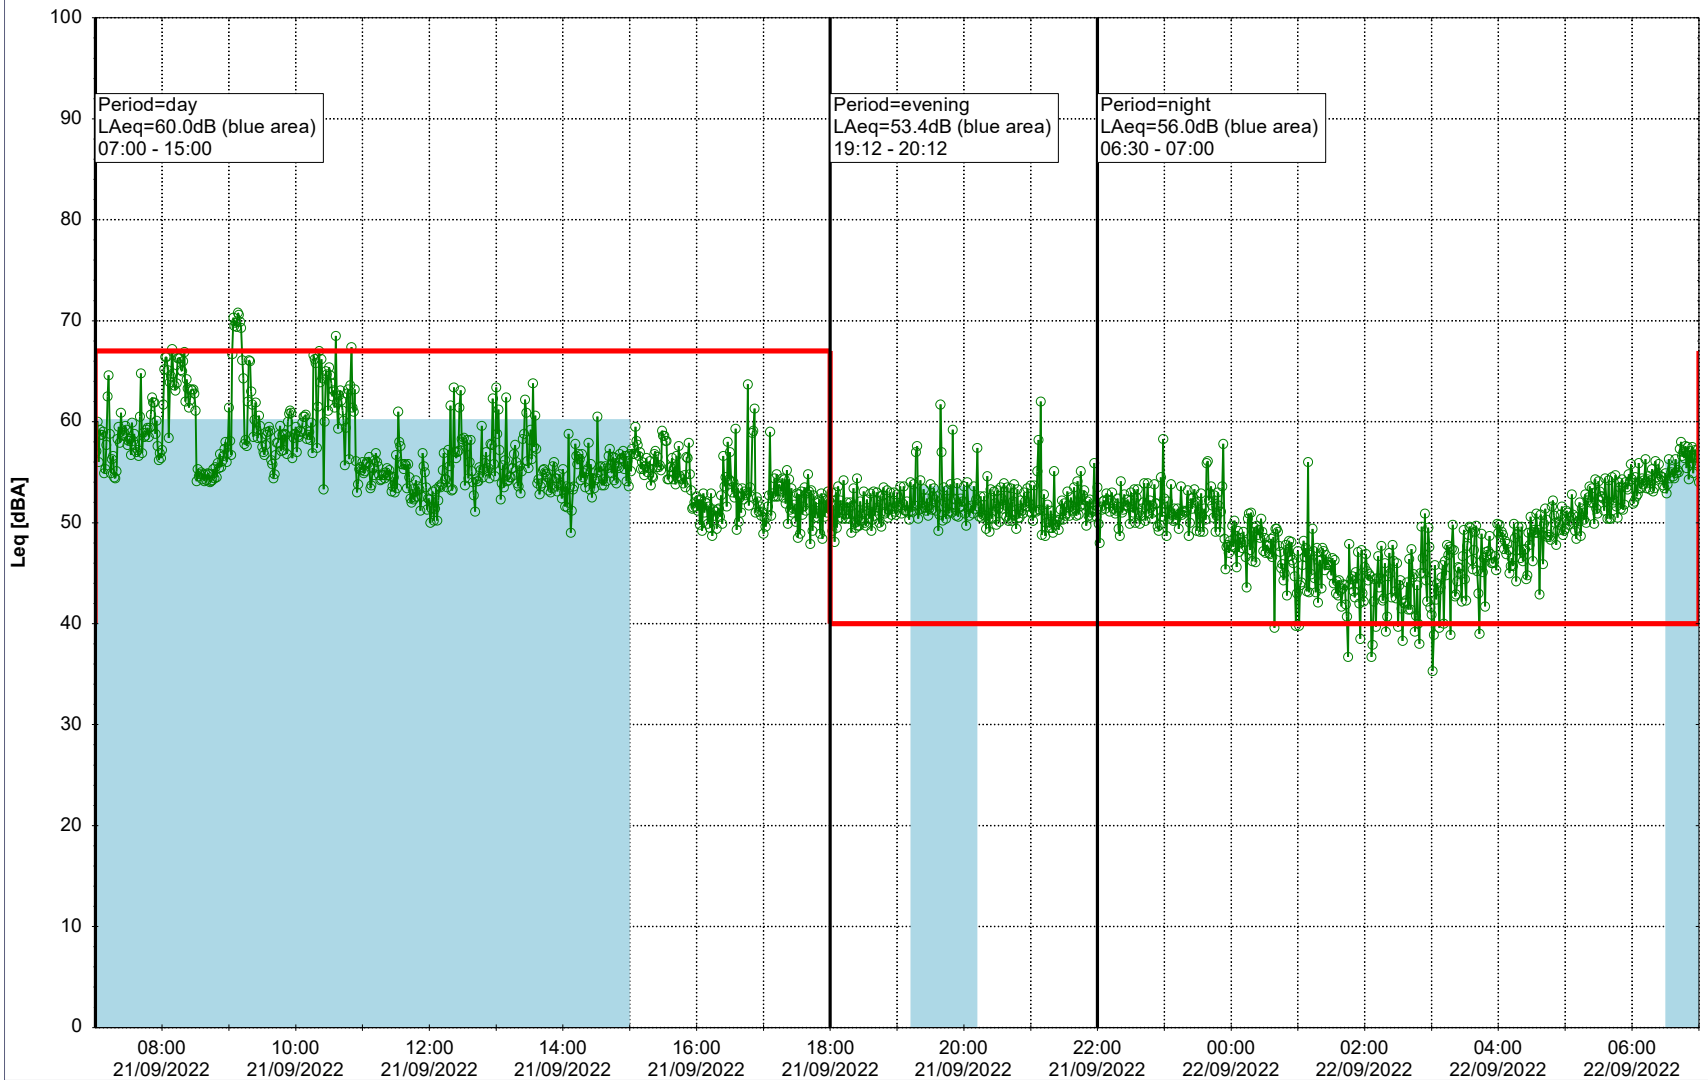

Plan View

Remarks

...

Noise Time Related Diagram

21/09/2022
22/09/2022

○○○○ SLU_NS01

Project: Kronos Sydhavnen
Construction: Sluseholmen
Location: N-V

Plan View

0 5 10 15 20 [m]

Remarks

...

Noise Time Related Diagram

22/09/2022
23/09/2022

○○○○ SLU_NS01

Project: Kronos Sydhavnen
Construction: Sluseholmen
Location: N-V

Plan View

0 5 10 15 20 [m]

Remarks

...

Noise Time Related Diagram

23/09/2022
24/09/2022

○○○○ SLU_NS01

Project: Kronos Sydhavnen
Construction: Sluseholmen
Location: N-V

Plan View