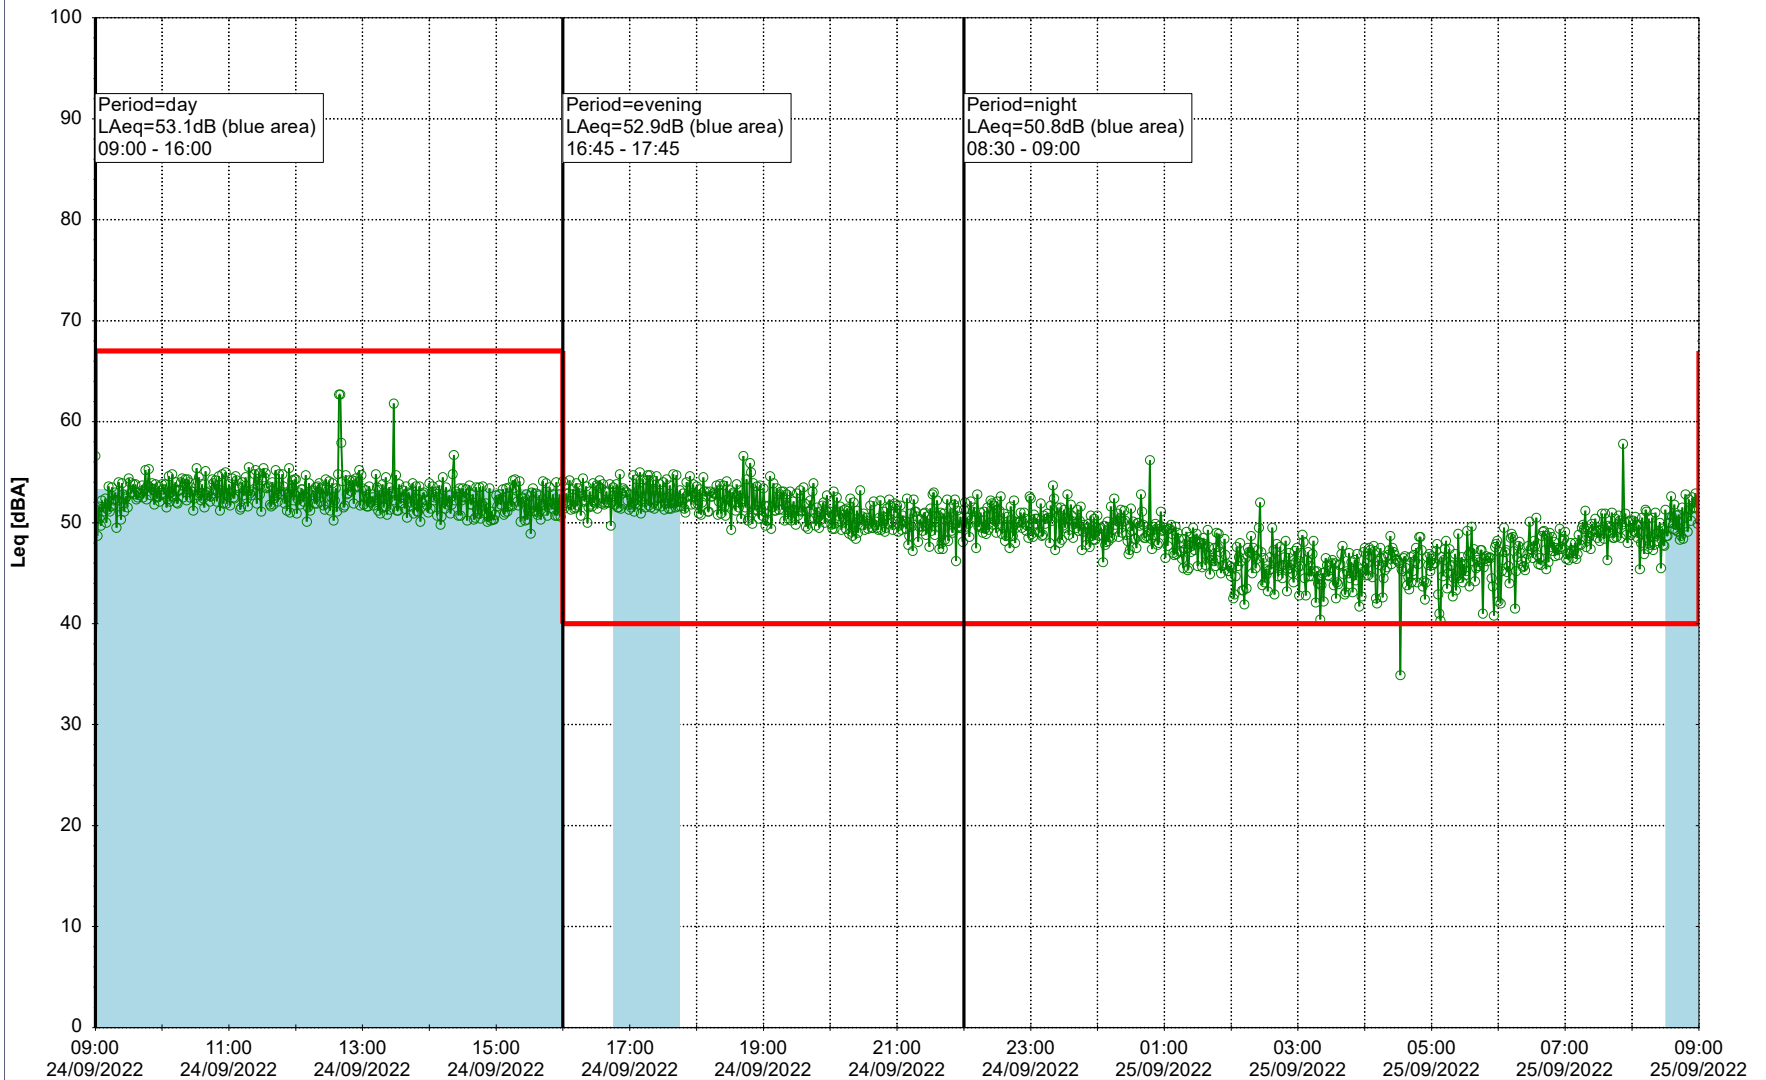

0 5 10 15 20 [m]

Remarks

...

Noise Time Related Diagram

23/09/2022
24/09/2022

○○○○ SLU_NS01

Project: Kronos Sydhavnen
Construction: Sluseholmen
Location: N-V

Plan View

Remarks

...

Noise Time Related Diagram

24/09/2022
25/09/2022

○○○○ SLU_NS01

Project: Kronos Sydhavnen
Construction: Sluseholmen
Location: N-V

Plan View

Remarks