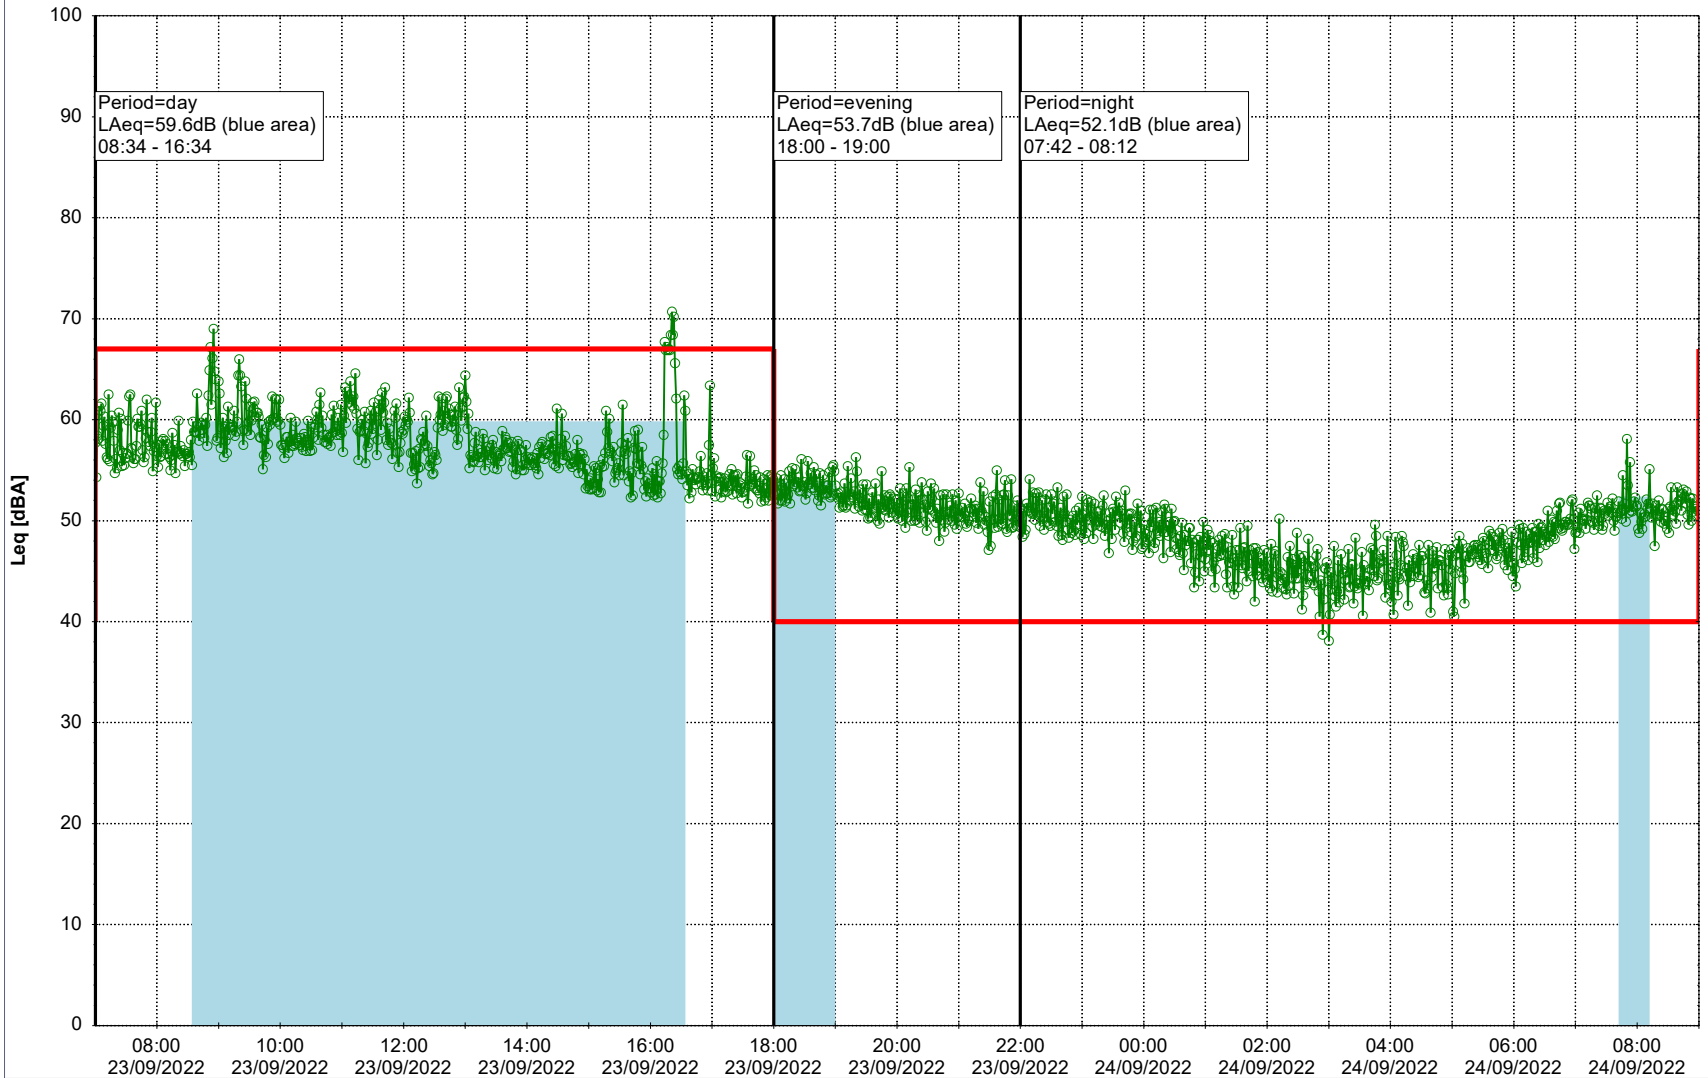

0 5 10 15 20 [m]

Remarks

...

Noise Time Related Diagram

23/09/2022
24/09/2022

○○○○ SLU_NS01

Project: Kronos Sydhavnen
Construction: Sluseholmen
Location: N-V

Plan View

Remarks

...

Noise Time Related Diagram

24/09/2022
25/09/2022

○○○○ SLU_NS01

Project: Kronos Sydhavnen
Construction: Sluseholmen
Location: N-V

Plan View

Remarks