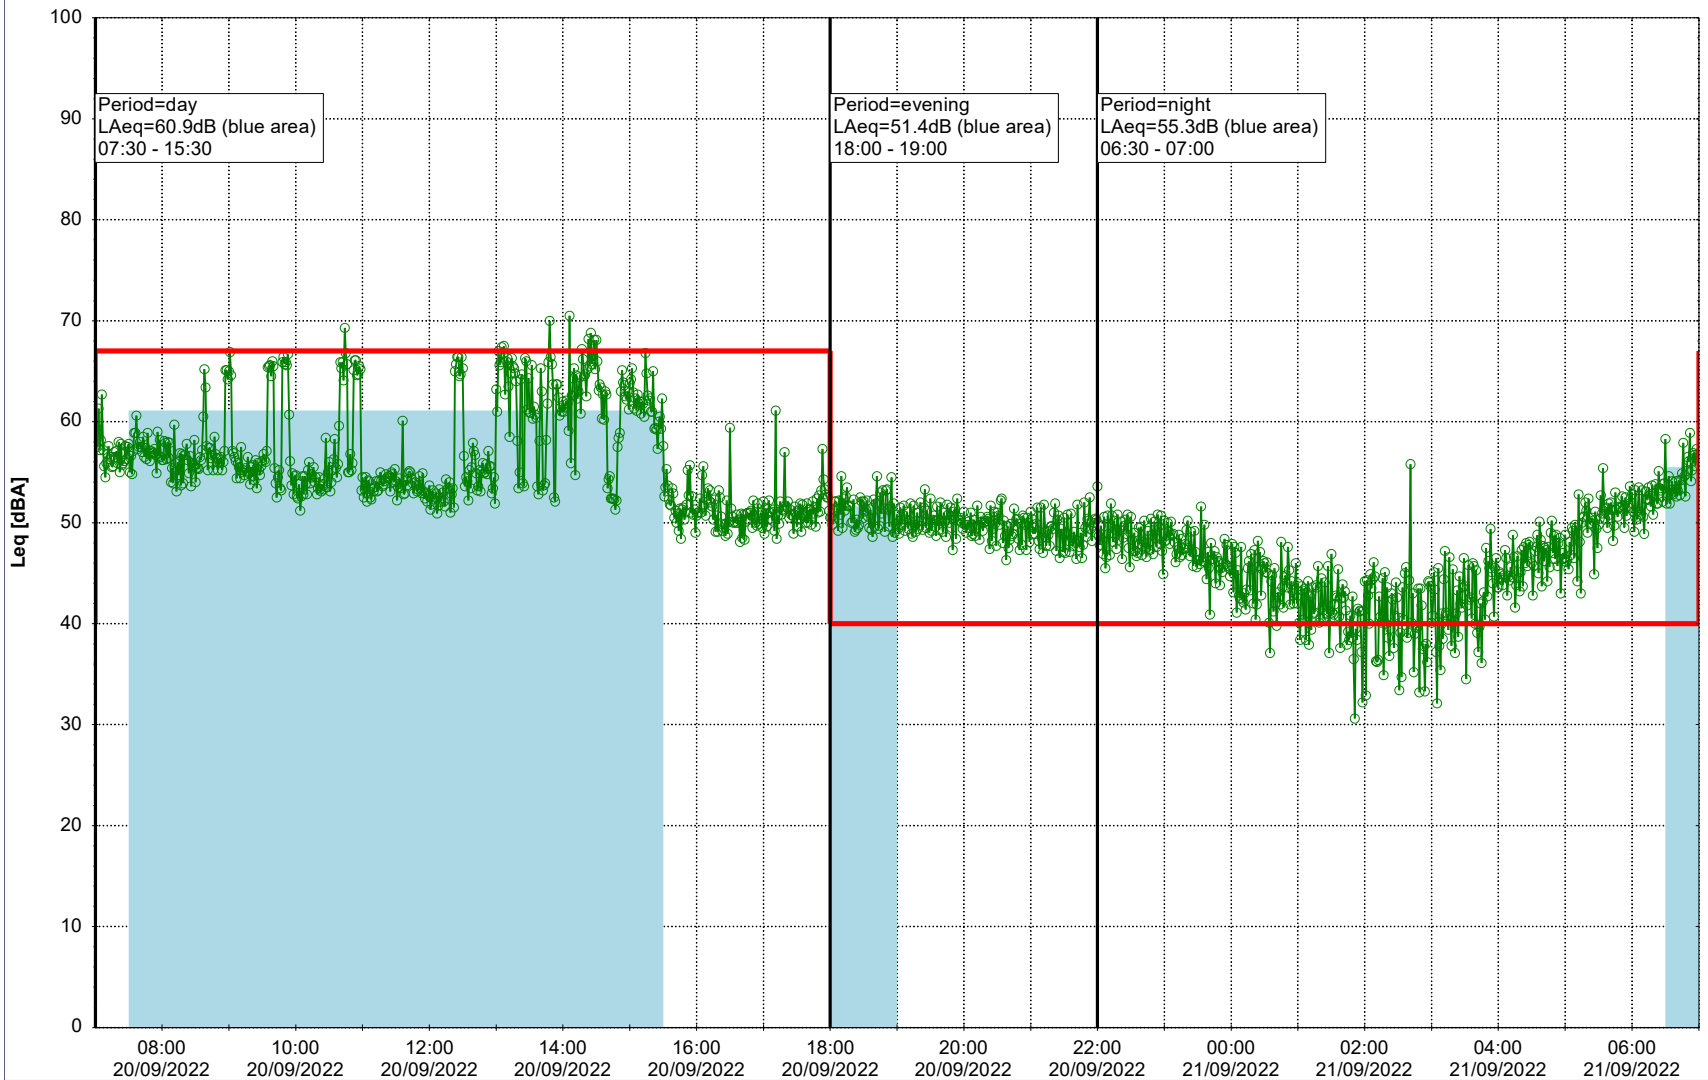

Project: Kronos Sydhavnen
Construction: Sluseholmen
Location: N-V

Plan View

Remarks

...

Noise Time Related Diagram

20/09/2022
21/09/2022

SLU_NS01

Project: Kronos Sydhavnen
Construction: Sluseholmen
Location: N-V

Plan View

Remarks

...

Noise Time Related Diagram

21/09/2022
22/09/2022

○○○○ SLU_NS01

Project: Kronos Sydhavnen
Construction: Sluseholmen
Location: N-V

Plan View

0 5 10 15 20 [m]

Remarks

...

Noise Time Related Diagram

22/09/2022
23/09/2022

○○○○ SLU_NS01

Project: Kronos Sydhavnen
Construction: Sluseholmen
Location: N-V

Plan View

0 5 10 15 20 [m]

Remarks

...

Noise Time Related Diagram

23/09/2022
24/09/2022

○○○○ SLU_NS01

Project: Kronos Sydhavnen
Construction: Sluseholmen
Location: N-V

Plan View