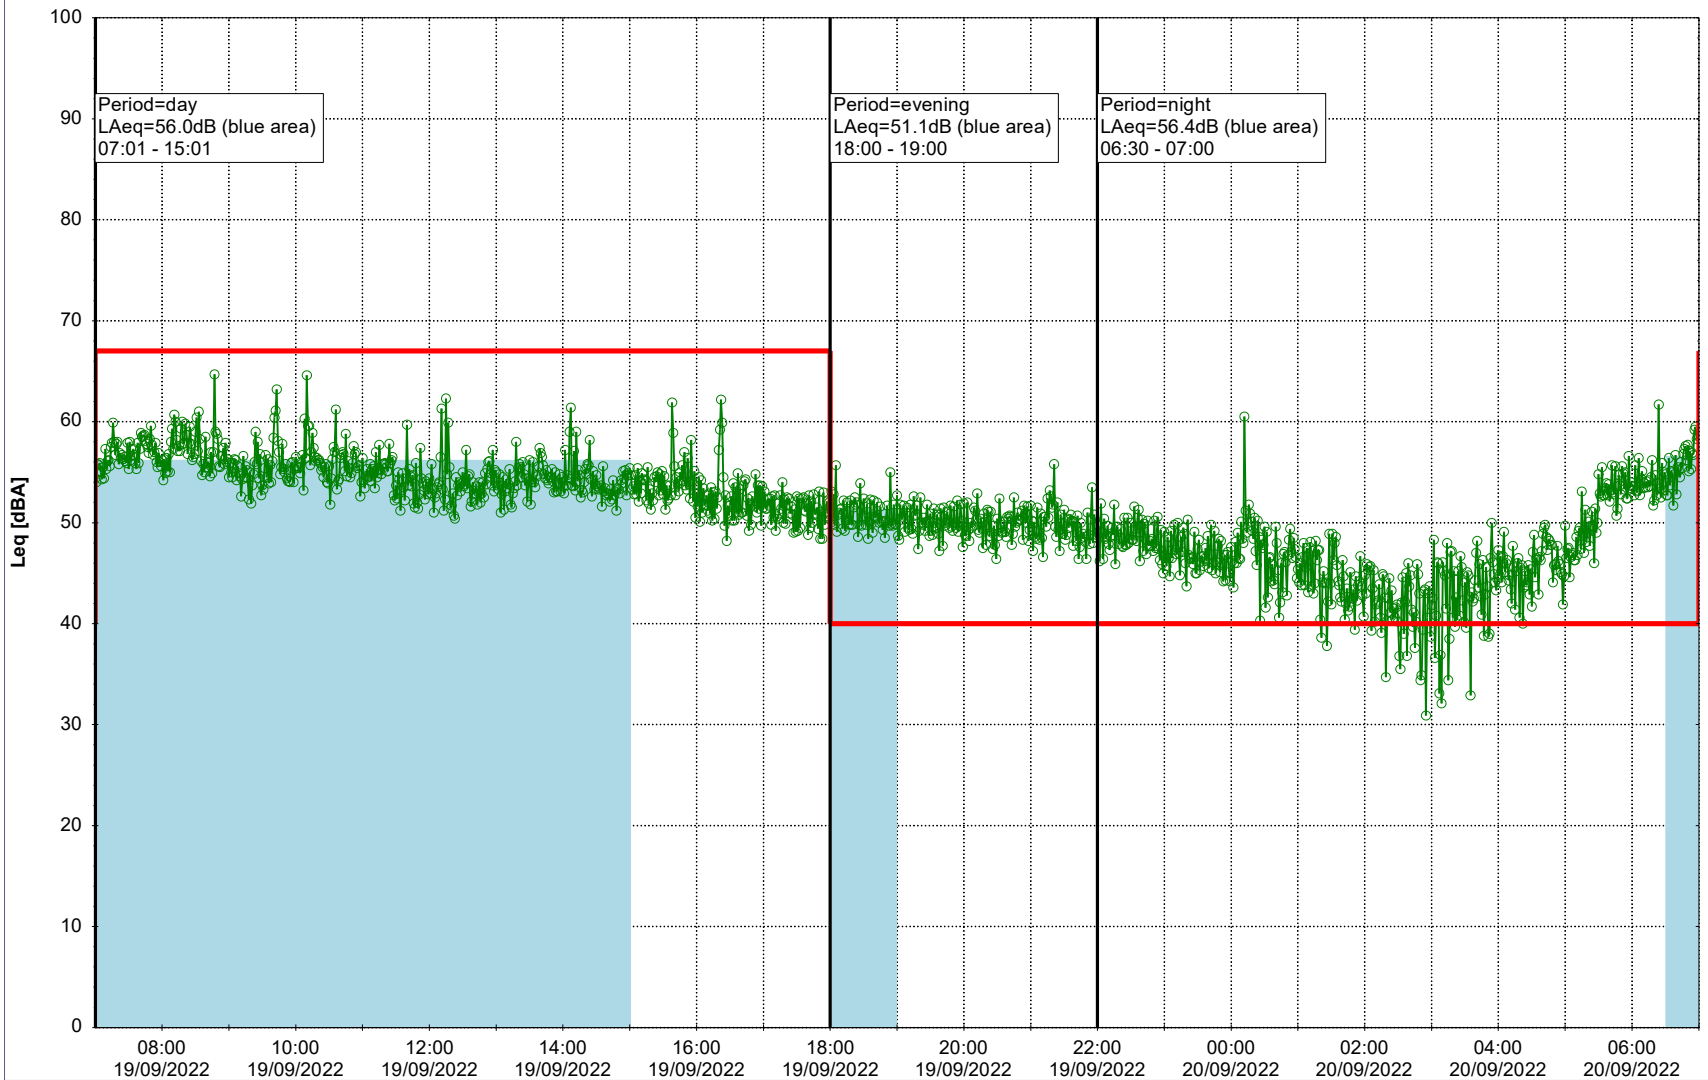

Project: Kronos Sydhavnen
Construction: Sluseholmen
Location: N-V

Plan View

0 5 10 15 20 [m]

Remarks

...

Noise Time Related Diagram

19/09/2022
20/09/2022

SLU_NS01

Project: Kronos Sydhavnen
Construction: Sluseholmen
Location: N-V

Plan View

Remarks

...

Noise Time Related Diagram

20/09/2022
21/09/2022

SLU_NS01

Project: Kronos Sydhavnen
Construction: Sluseholmen
Location: N-V

Plan View

Remarks

...

Noise Time Related Diagram

21/09/2022
22/09/2022

○○○○ SLU_NS01

Project: Kronos Sydhavnen
Construction: Sluseholmen
Location: N-V

Plan View

Remarks

...

Noise Time Related Diagram

24/09/2022
25/09/2022

○○○○ SLU_NS01

Project: Kronos Sydhavnen
Construction: Sluseholmen
Location: N-V

Plan View

Remarks