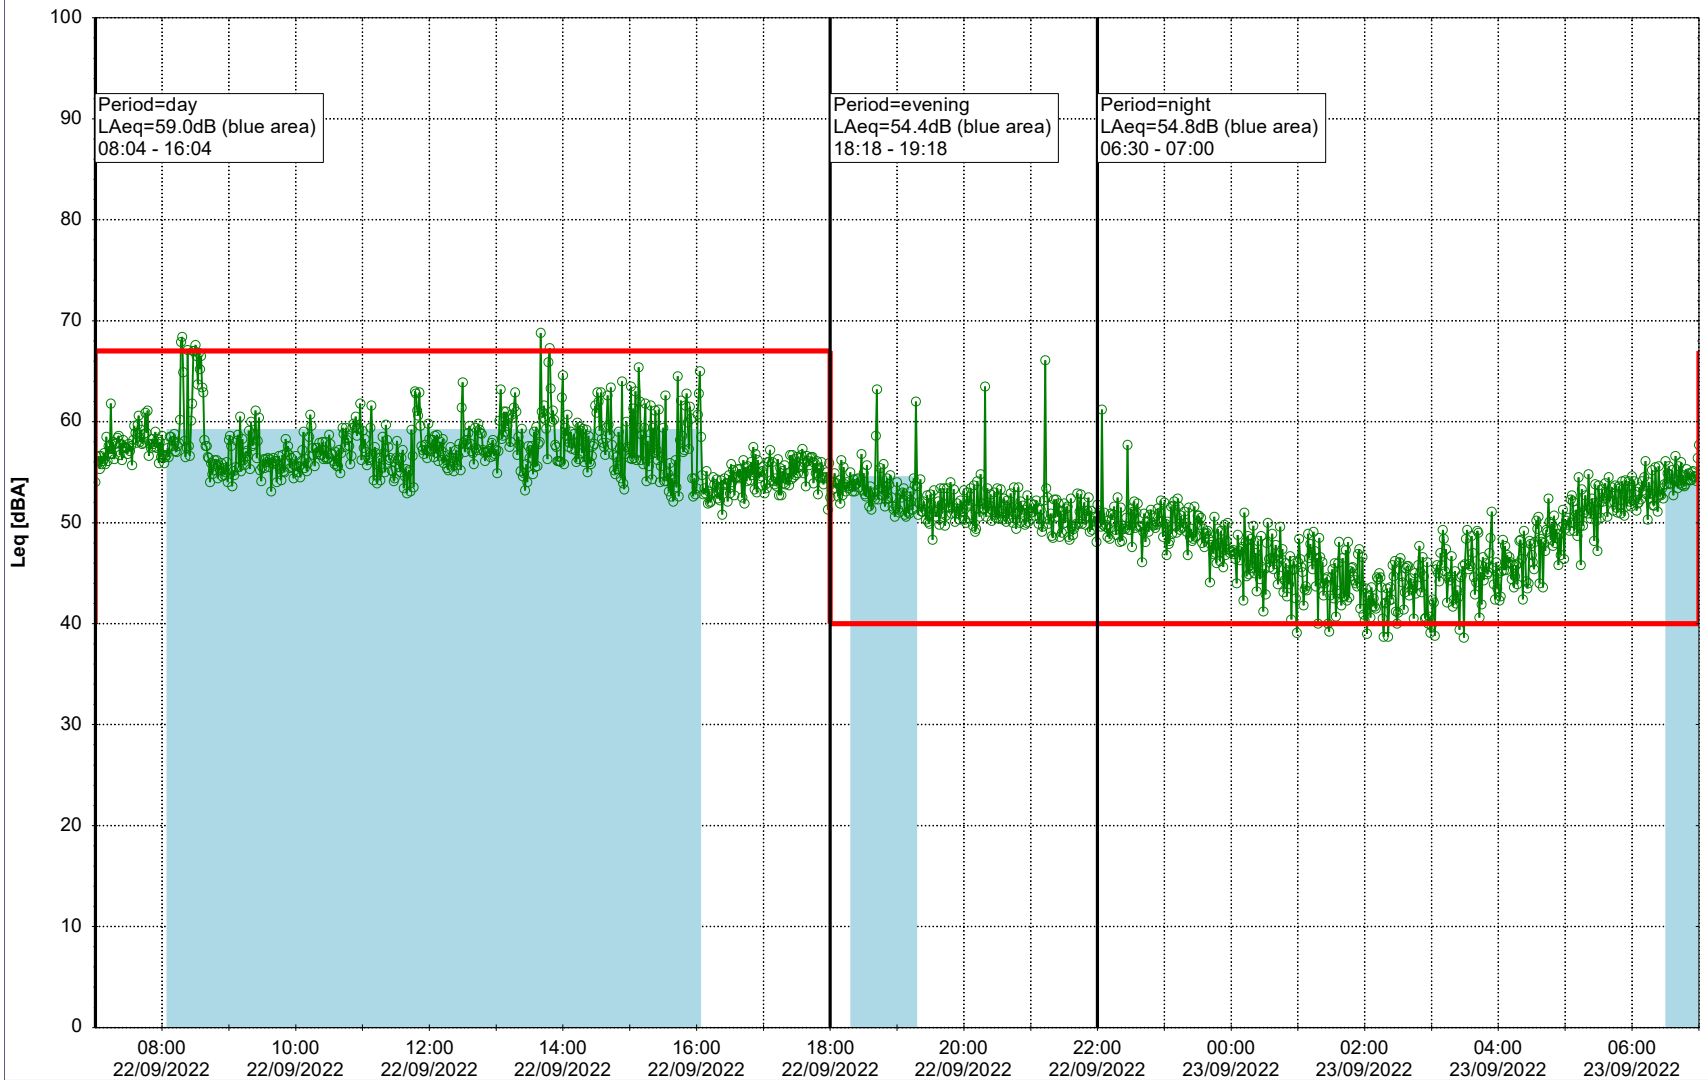

0 5 10 15 20 [m]

Remarks

...

Noise Time Related Diagram

22/09/2022
23/09/2022

○○○○ SLU_NS01

Project: Kronos Sydhavnen
Construction: Sluseholmen
Location: N-V

Plan View

0 5 10 15 20 [m]

Remarks

...

Noise Time Related Diagram

23/09/2022
24/09/2022

○○○○ SLU_NS01

Project: Kronos Sydhavnen
Construction: Sluseholmen
Location: N-V

Plan View

Remarks

...

Noise Time Related Diagram

24/09/2022
25/09/2022

○○○○ SLU_NS01

Project: Kronos Sydhavnen
Construction: Sluseholmen
Location: N-V

Plan View

Remarks