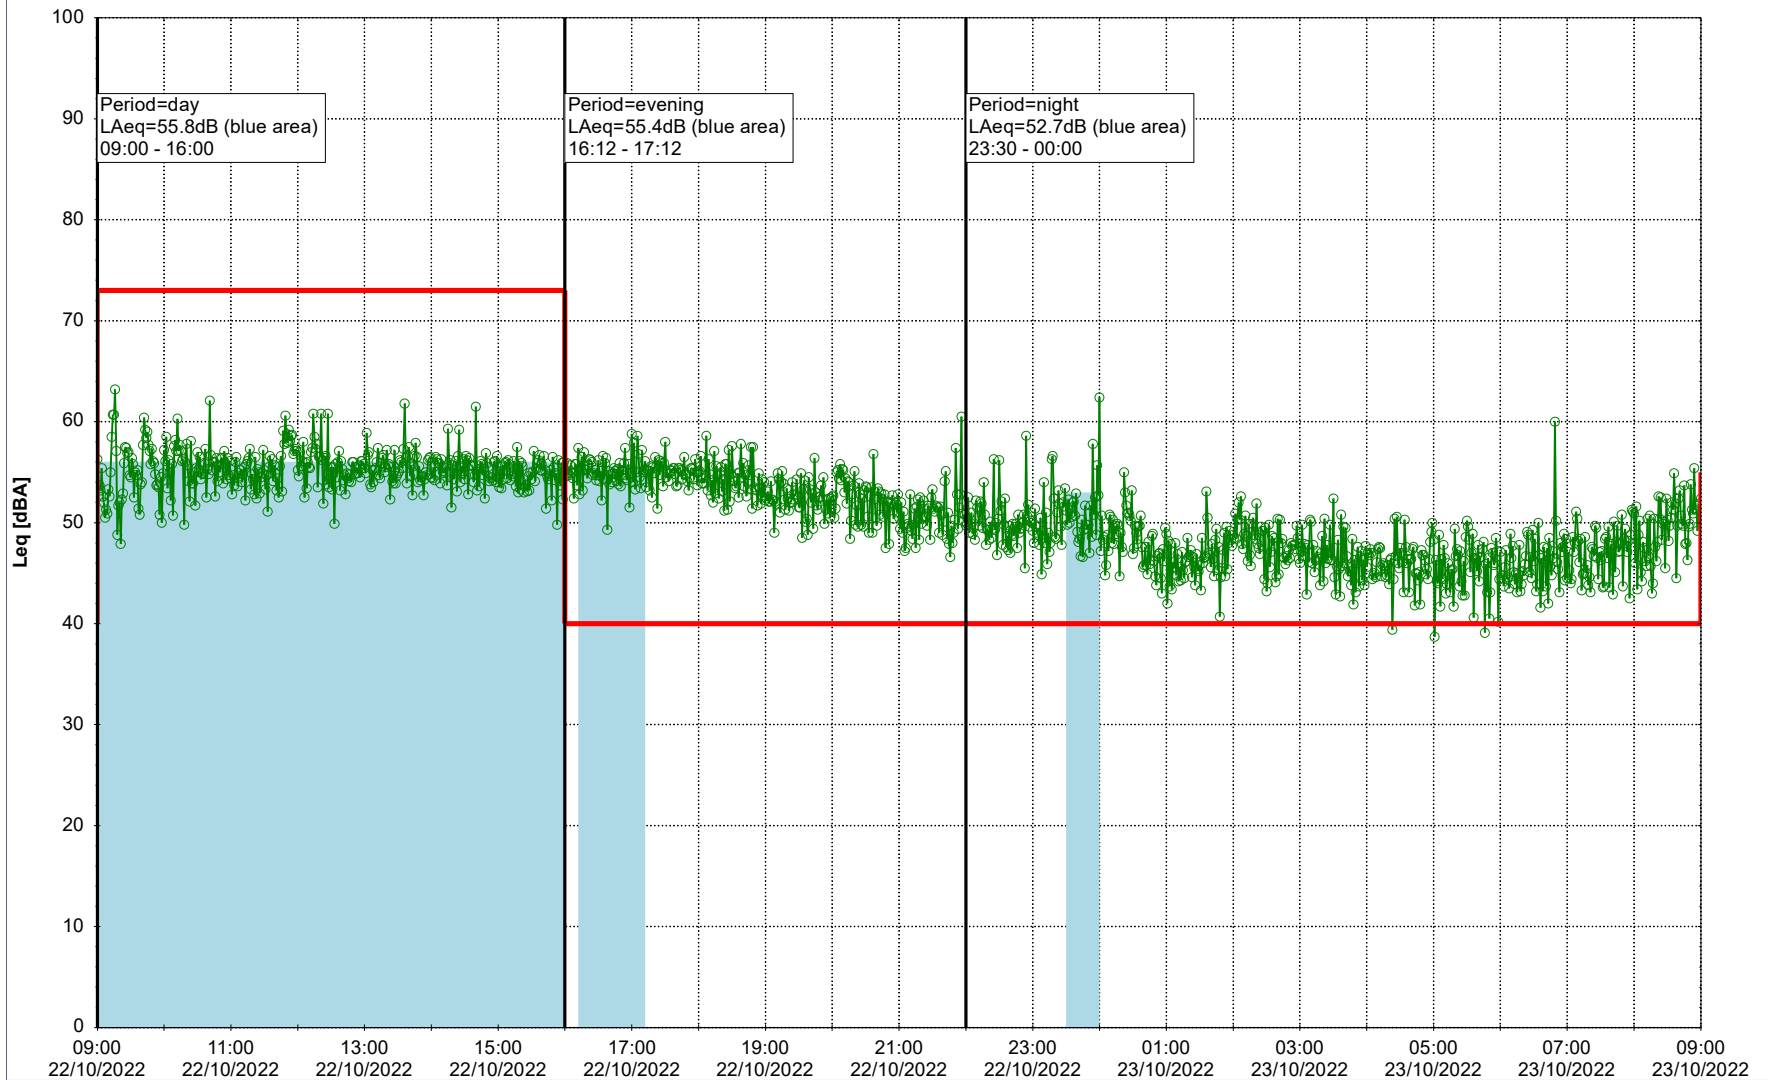

Noise Time Related Diagram

21/10/2022
22/10/2022

○ ○ ○ ○ HOL_NS01

Project: Kronos Sydhavnen
Construction: Havneholmen
Location: N-V

Plan View

Remarks

...

Noise Time Related Diagram

22/10/2022
23/10/2022

○○○ HOL_NS01

Project: Kronos Sydhavnen
Construction: Havneholmen
Location: N-V

Plan View

Remarks

...

Noise Time Related Diagram

23/10/2022
24/10/2022