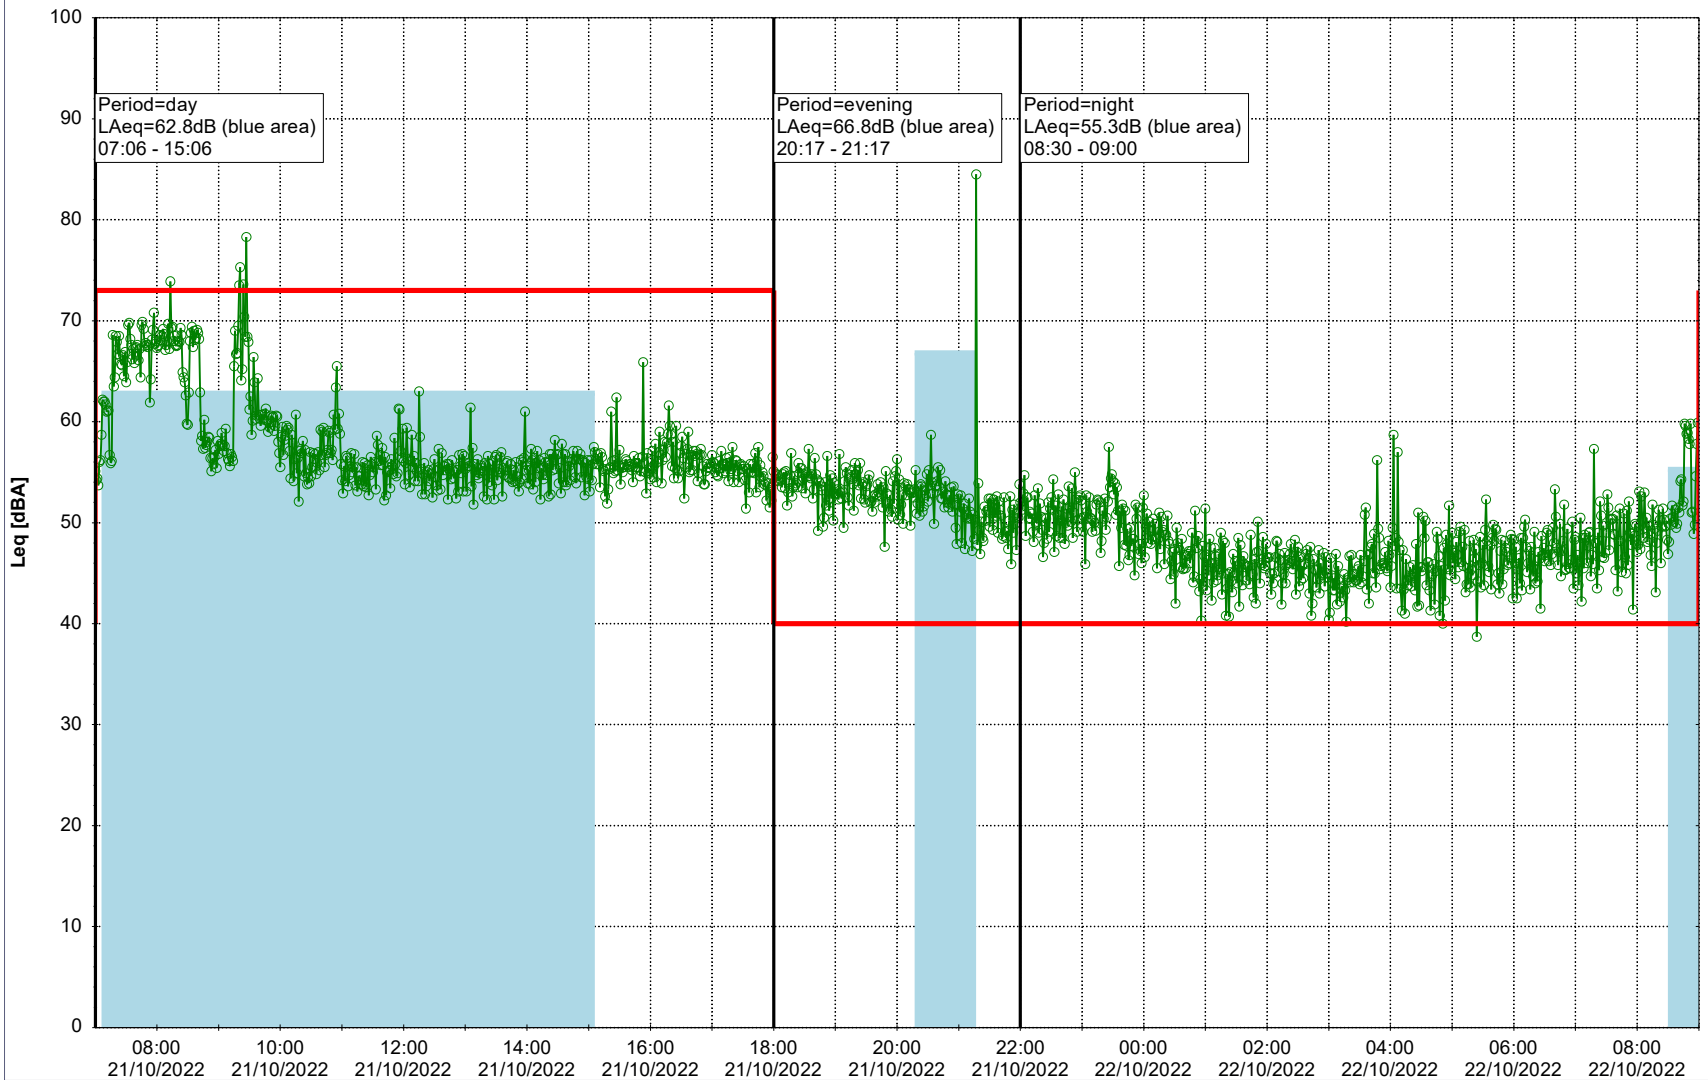

...

Noise Time Related Diagram

20/10/2022
21/10/2022

○ ○ ○ ○ HOL_NS01

Project: Kronos Sydhavnen
Construction: Havneholmen
Location: N-V

Plan View

Remarks

...

Noise Time Related Diagram

21/10/2022
22/10/2022

○ ○ ○ ○ HOL_NS01

Project: Kronos Sydhavnen
Construction: Havneholmen
Location: N-V

Plan View

Remarks

...

Noise Time Related Diagram

22/10/2022
23/10/2022

○○○ HOL_NS01

Project: Kronos Sydhavnen
Construction: Havneholmen
Location: N-V

Plan View

Remarks

...

Noise Time Related Diagram

23/10/2022
24/10/2022