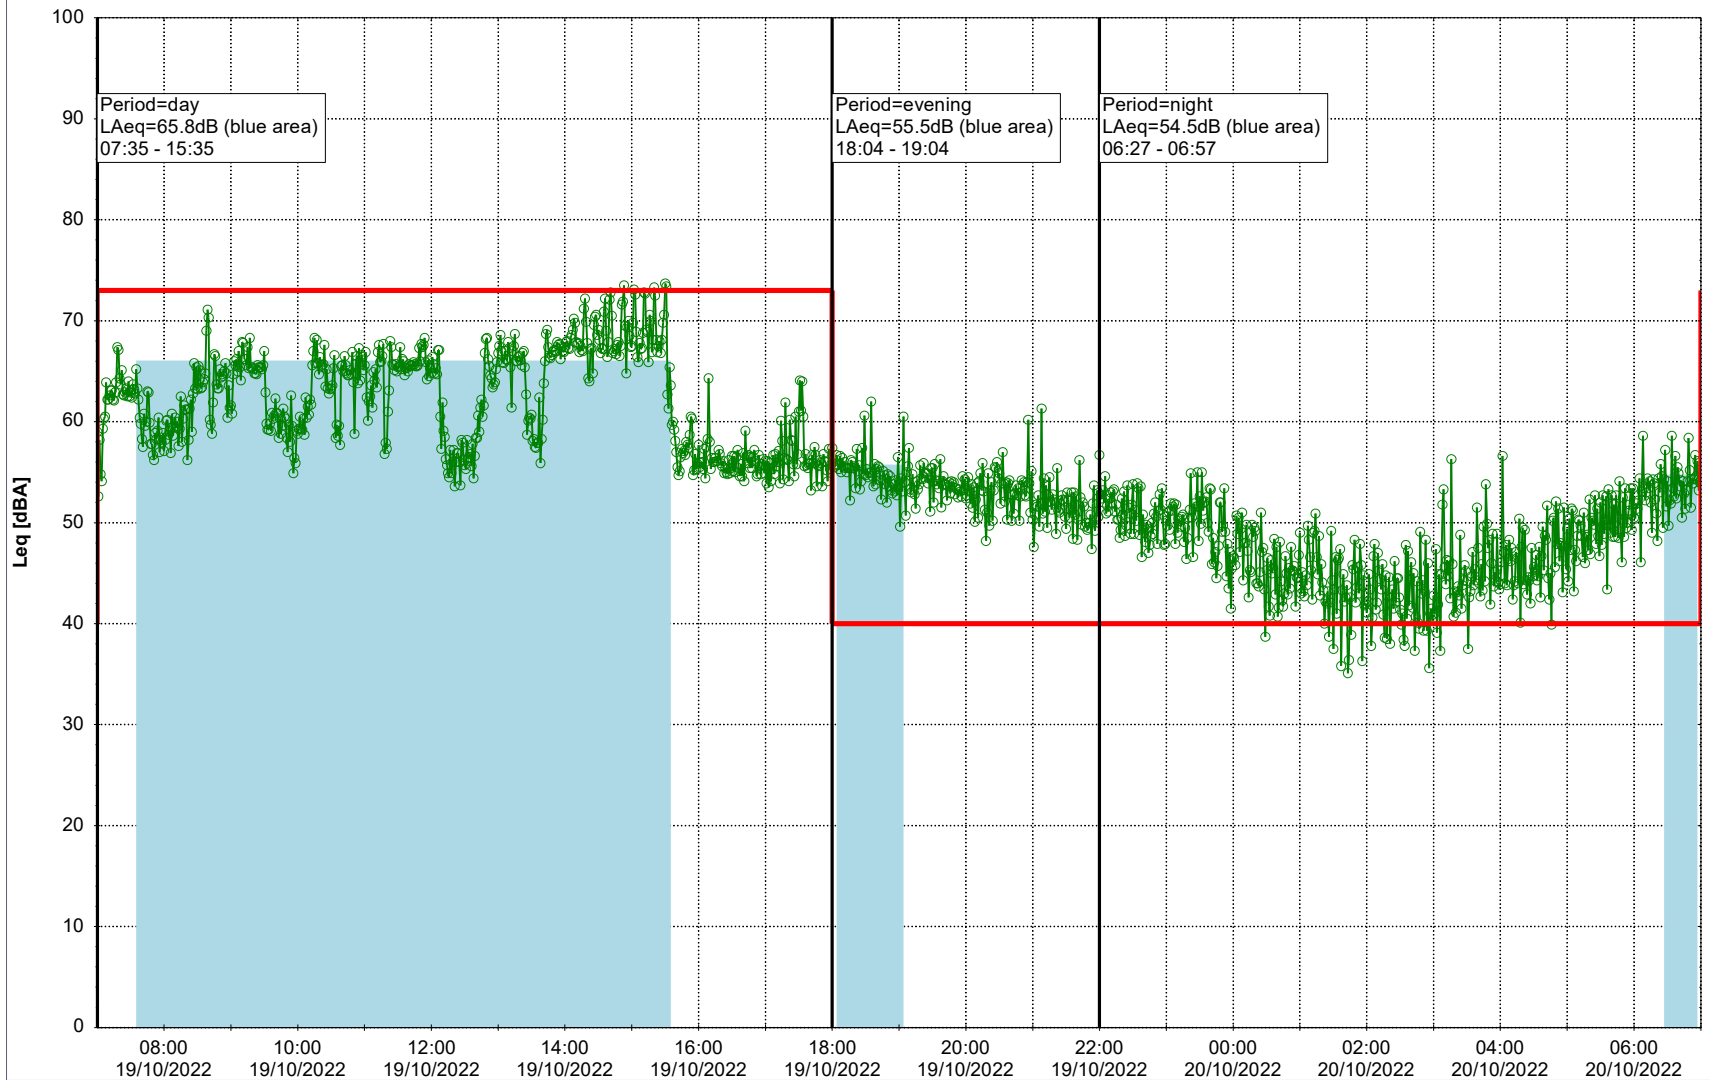

Plan View

Remarks

...

Noise Time Related Diagram

18/10/2022
19/10/2022

○○○ HOL_NS01

Project: Kronos Sydhavnen
Construction: Havneholmen
Location: N-V

Plan View

Remarks

...

Noise Time Related Diagram

19/10/2022
20/10/2022

○ ○ ○ ○ HOL_NS01

Project: Kronos Sydhavnen
Construction: Havneholmen
Location: N-V

Plan View

Remarks

...

Noise Time Related Diagram

20/10/2022
21/10/2022

○ ○ ○ ○ HOL_NS01

Project: Kronos Sydhavnen
Construction: Havneholmen
Location: N-V

Plan View

Remarks

...

Noise Time Related Diagram

21/10/2022
22/10/2022

○ ○ ○ ○ HOL_NS01

Project: Kronos Sydhavnen
Construction: Havneholmen
Location: N-V

Plan View

Remarks

...

Noise Time Related Diagram