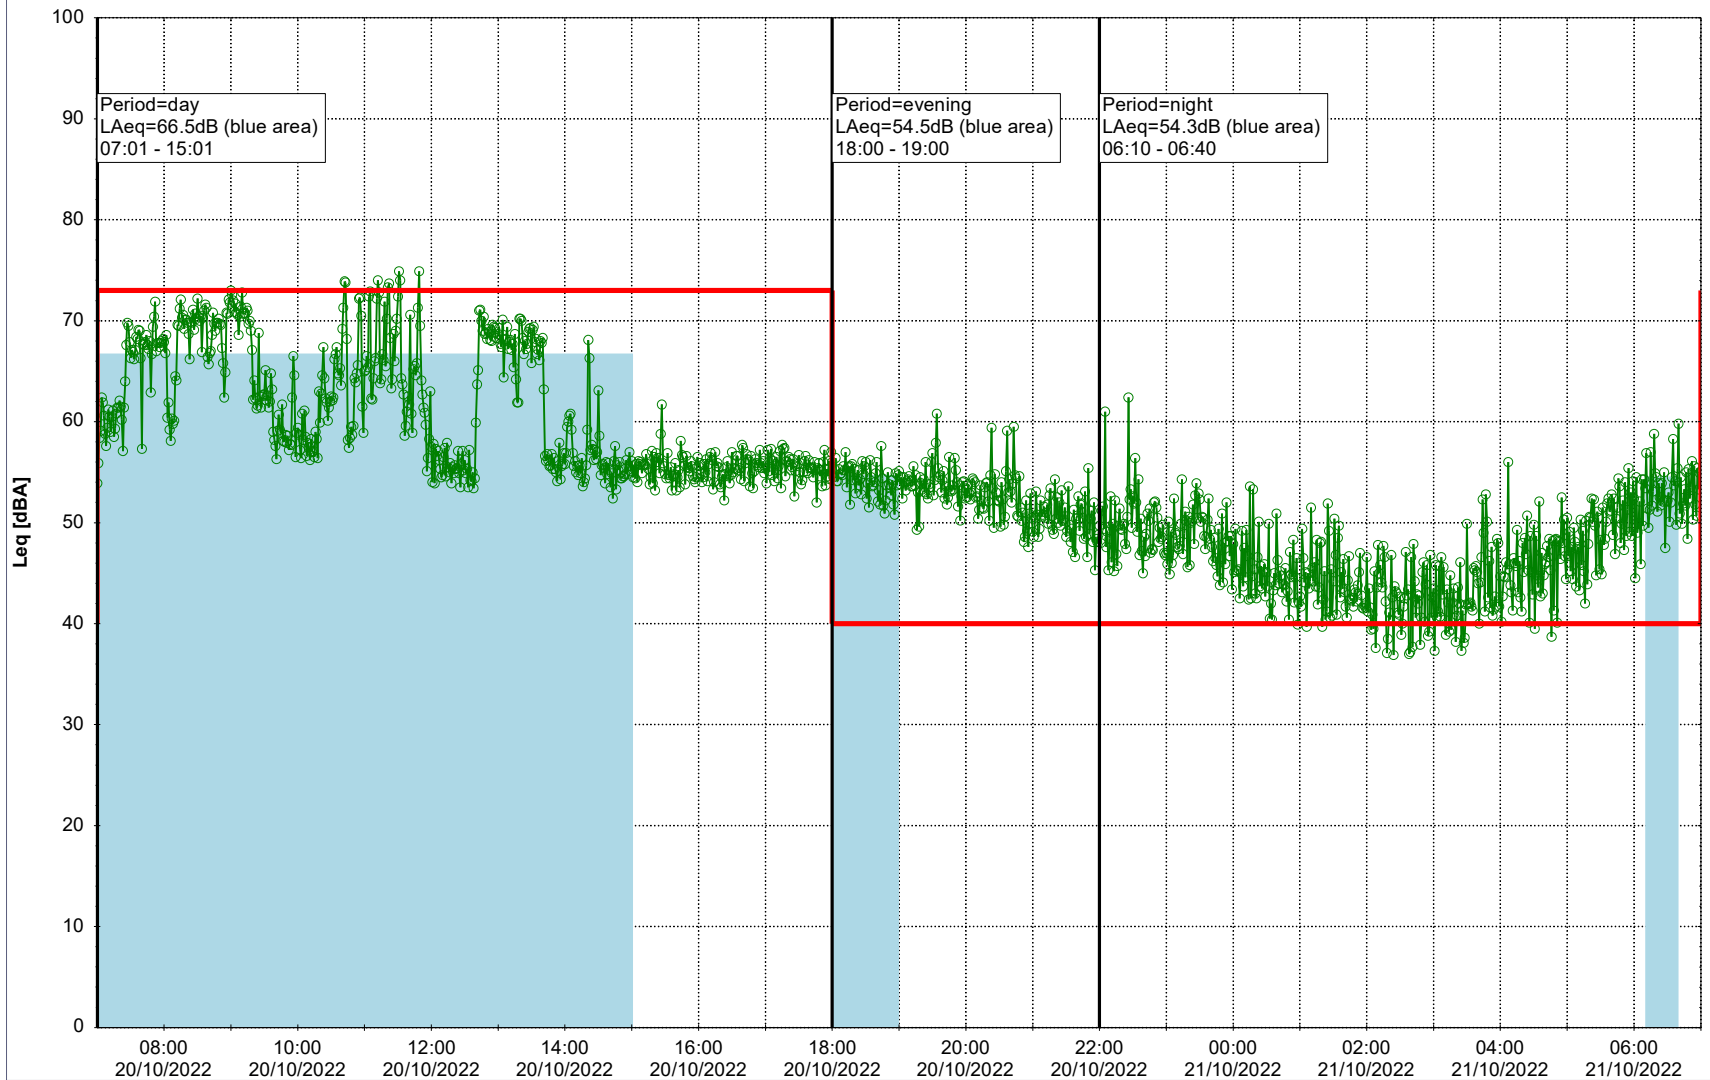

Remarks

...

Noise Time Related Diagram

19/10/2022
20/10/2022

○ ○ ○ ○ HOL_NS01

Project: Kronos Sydhavnen
Construction: Havneholmen
Location: N-V

Plan View

Remarks

...

Noise Time Related Diagram

20/10/2022
21/10/2022

○ ○ ○ ○ HOL_NS01

Project: Kronos Sydhavnen
Construction: Havneholmen
Location: N-V

Plan View

Remarks

...

Noise Time Related Diagram

21/10/2022
22/10/2022

○ ○ ○ ○ HOL_NS01

Project: Kronos Sydhavnen
Construction: Havneholmen
Location: N-V

Plan View

Remarks

...

Noise Time Related Diagram