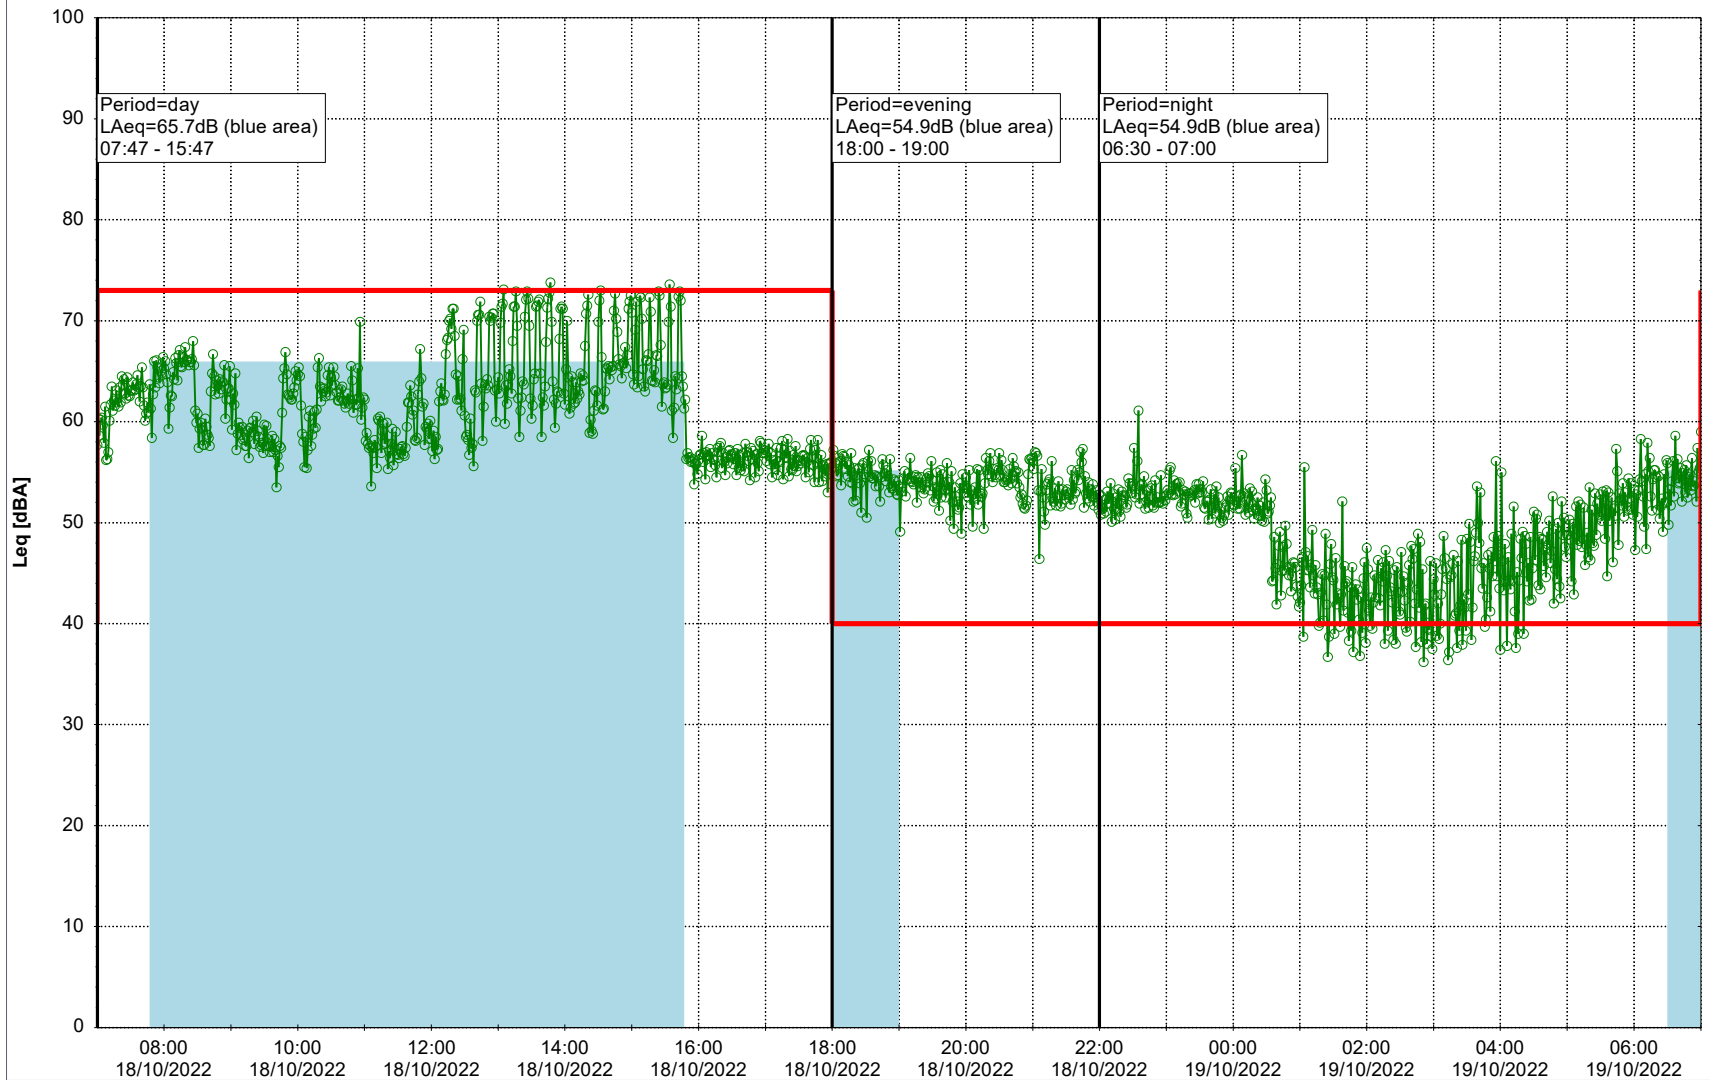

Plan View

Remarks

...

Noise Time Related Diagram

18/10/2022
19/10/2022

○○○ HOL_NS01

Project: Kronos Sydhavnen
Construction: Havneholmen
Location: N-V

Plan View

Remarks

...

Noise Time Related Diagram

19/10/2022
20/10/2022

○ ○ ○ ○ HOL_NS01

Project: Kronos Sydhavnen
Construction: Havneholmen
Location: N-V

Plan View

Remarks

...

Noise Time Related Diagram

20/10/2022
21/10/2022

○ ○ ○ ○ HOL_NS01

Project: Kronos Sydhavnen
Construction: Havneholmen
Location: N-V

Plan View

Remarks

...

Noise Time Related Diagram

21/10/2022
22/10/2022

○ ○ ○ ○ HOL_NS01

Project: Kronos Sydhavnen
Construction: Havneholmen
Location: N-V

Plan View

Remarks

...

Noise Time Related Diagram