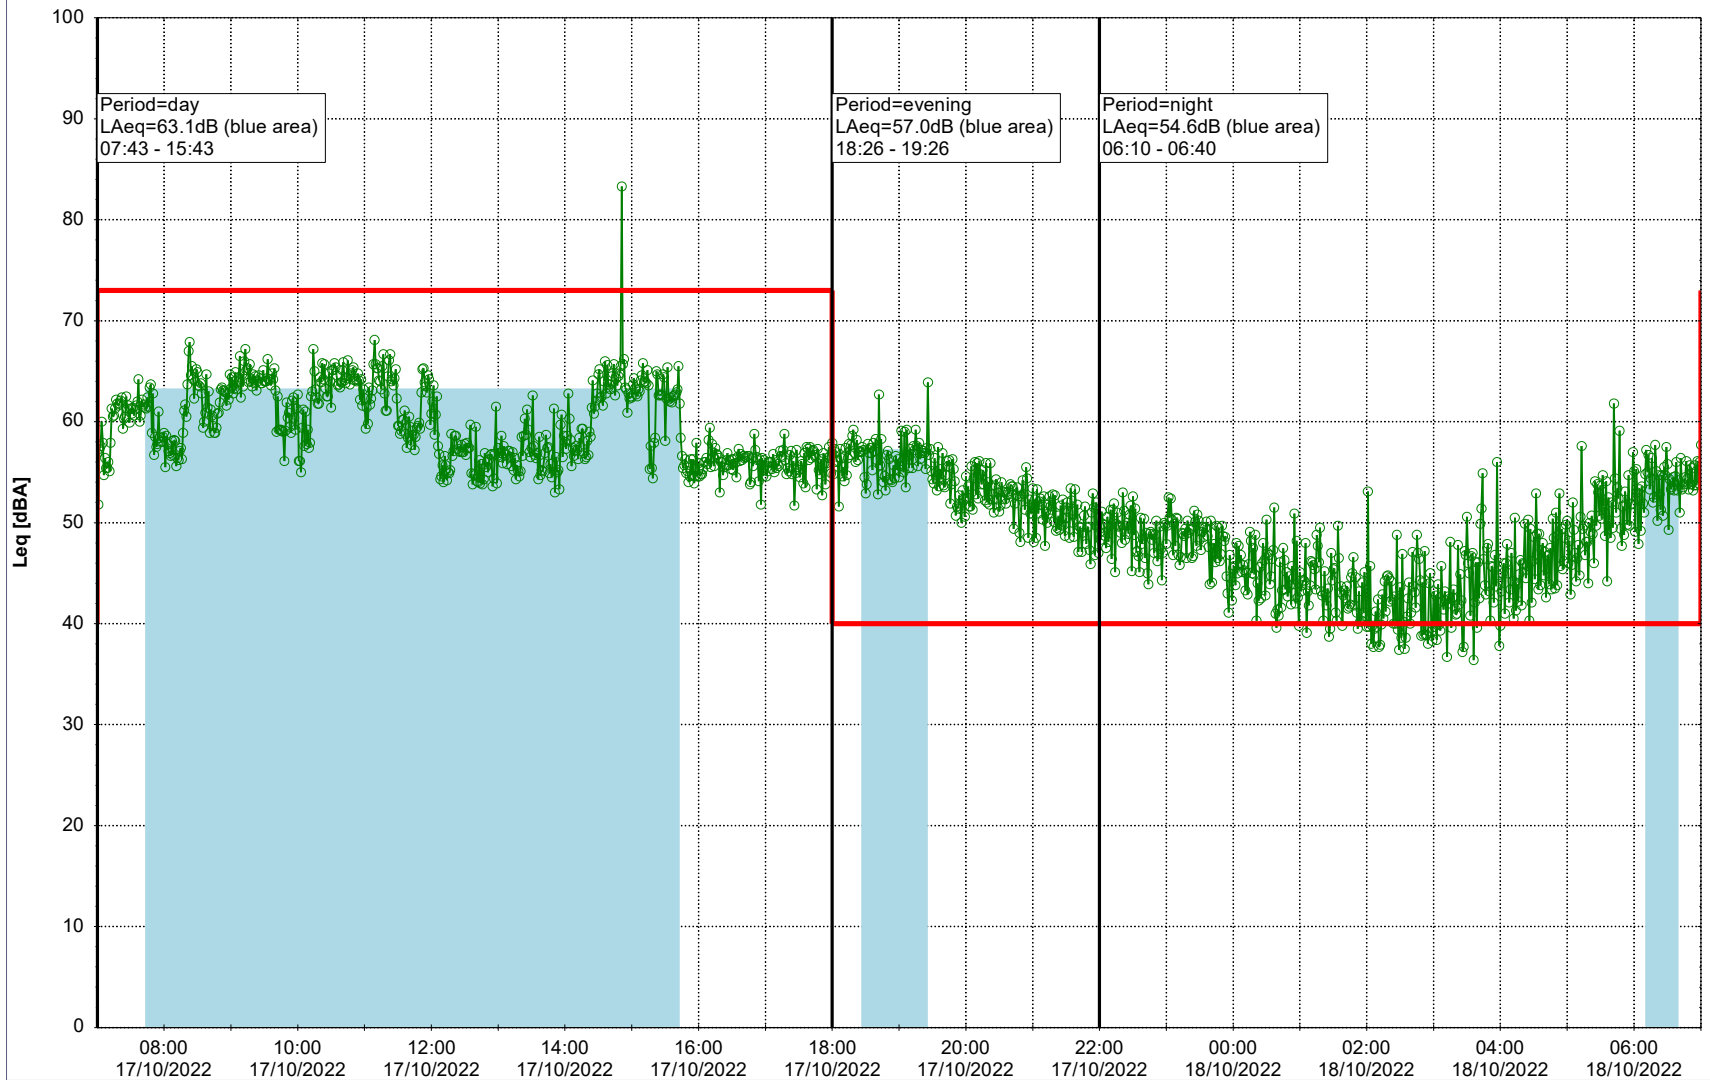

Project: Kronos Sydhavnen
Construction: Havneholmen
Location: N-V

Plan View

Remarks

...

Noise Time Related Diagram

17/10/2022
18/10/2022

○○○ HOL_NS01

Project: Kronos Sydhavnen
Construction: Havneholmen
Location: N-V

Plan View

Remarks

...

Noise Time Related Diagram

18/10/2022
19/10/2022

○○○ HOL_NS01

Project: Kronos Sydhavnen
Construction: Havneholmen
Location: N-V

Plan View

Remarks

...

Noise Time Related Diagram

19/10/2022
20/10/2022

○ ○ ○ ○ HOL_NS01

Project: Kronos Sydhavnen
Construction: Havneholmen
Location: N-V

Plan View

Remarks

Noise Time Related Diagram

21/10/2022
22/10/2022

○ ○ ○ ○ HOL_NS01

Project: Kronos Sydhavnen
Construction: Havneholmen
Location: N-V

Plan View

Remarks

...

Noise Time Related Diagram