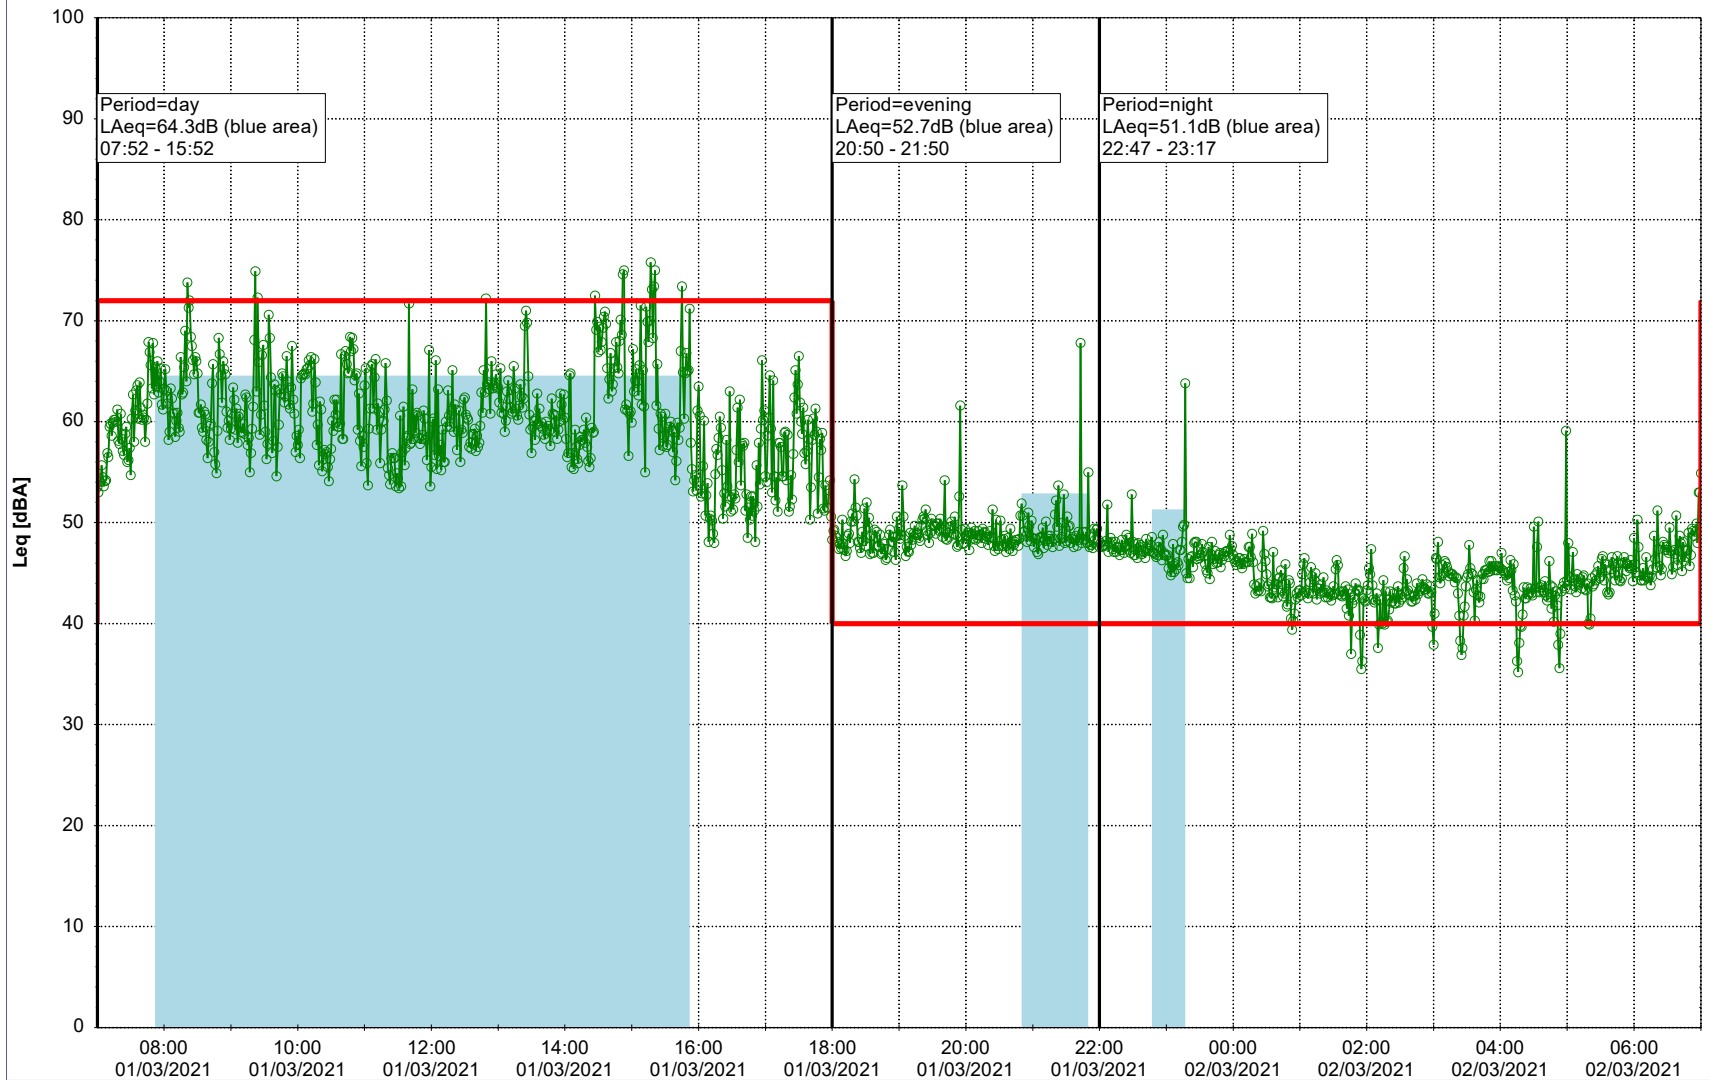

Project: Kronos Sydhavnen
Construction: Mozarts Plads
Location: N-V

Plan View

Remarks

...

Noise Time Related Diagram

01/03/2021
02/03/2021

○○○○ MOP_NS01

Project: Kronos Sydhavnen
Construction: Mozarts Plads
Location: N-V

02/03/2021
03/03/2021

Plan View

Remarks

...

Noise Time Related Diagram

○○○ MOP_NS01

Project: Kronos Sydhavnen
Construction: Mozarts Plads
Location: N-V

03/03/2021
04/03/2021

Plan View

Remarks

...

Noise Time Related Diagram

○○○○ MOP_NS01

Project: Kronos Sydhavnen
Construction: Mozarts Plads
Location: N-V

Plan View

Remarks