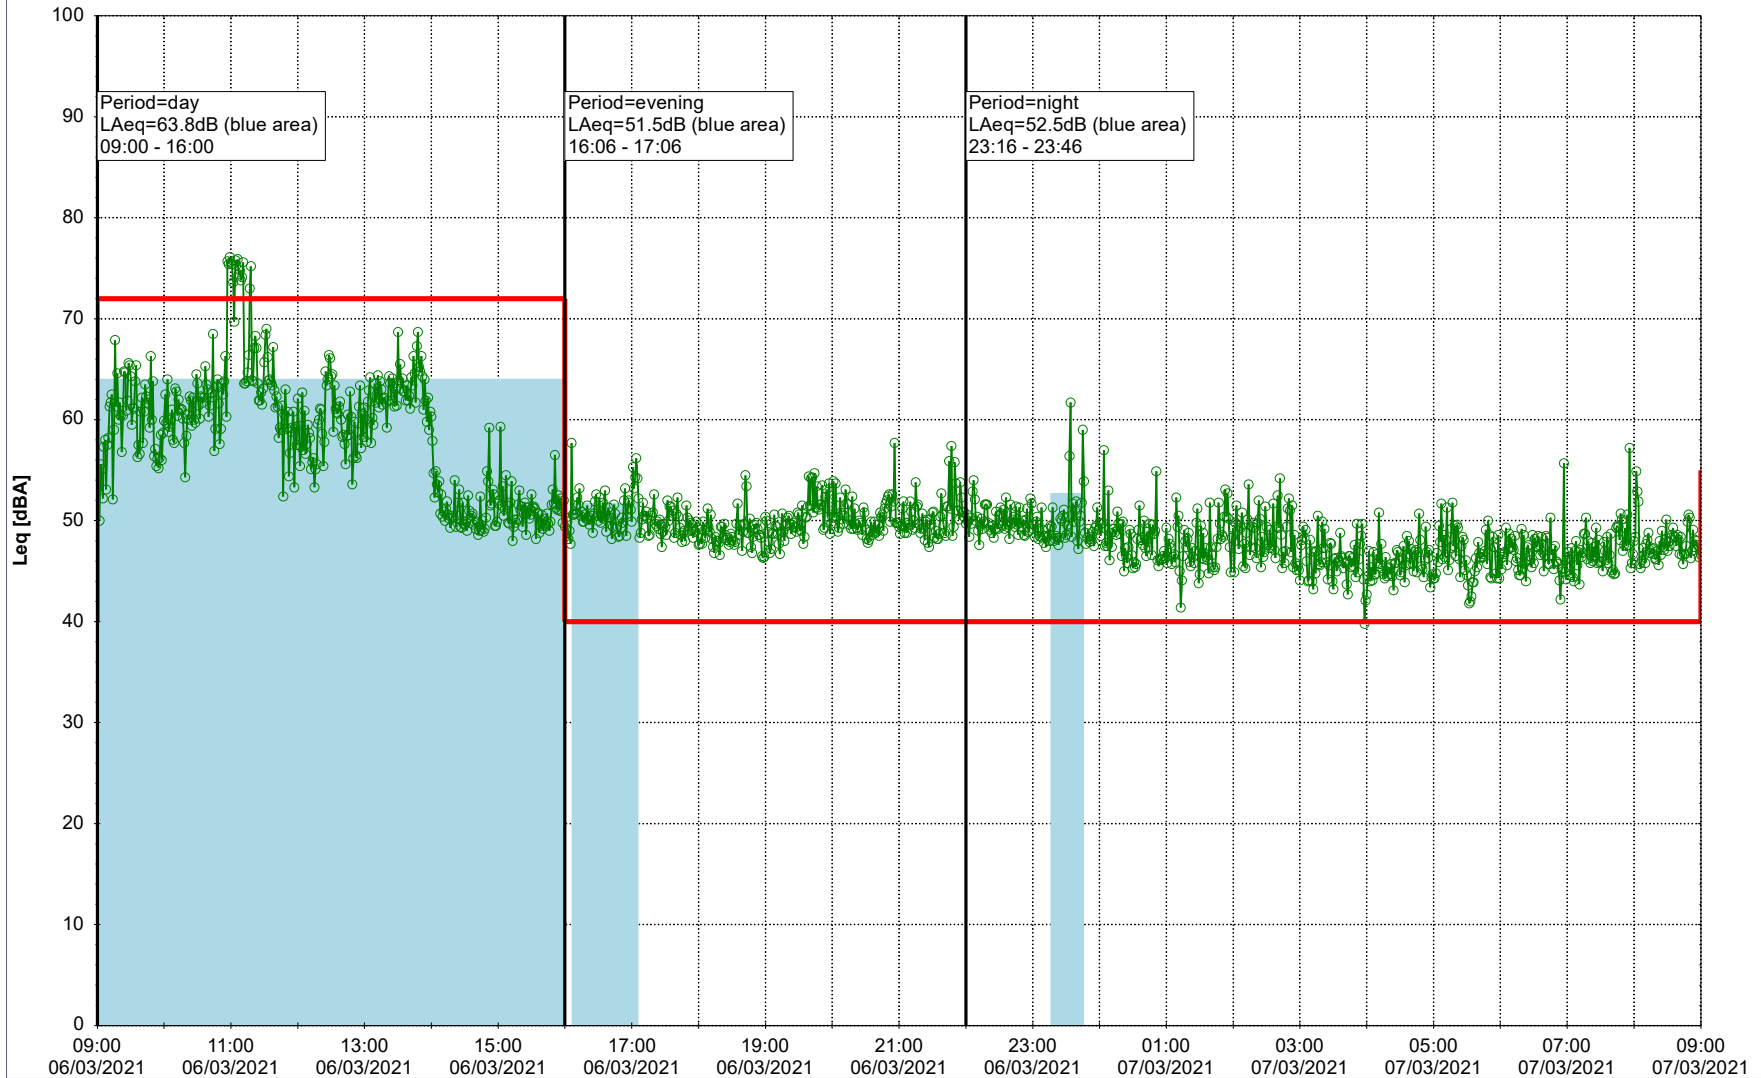

Noise Time Related Diagram

06/03/2021
07/03/2021

○○○○ MOP_NS01