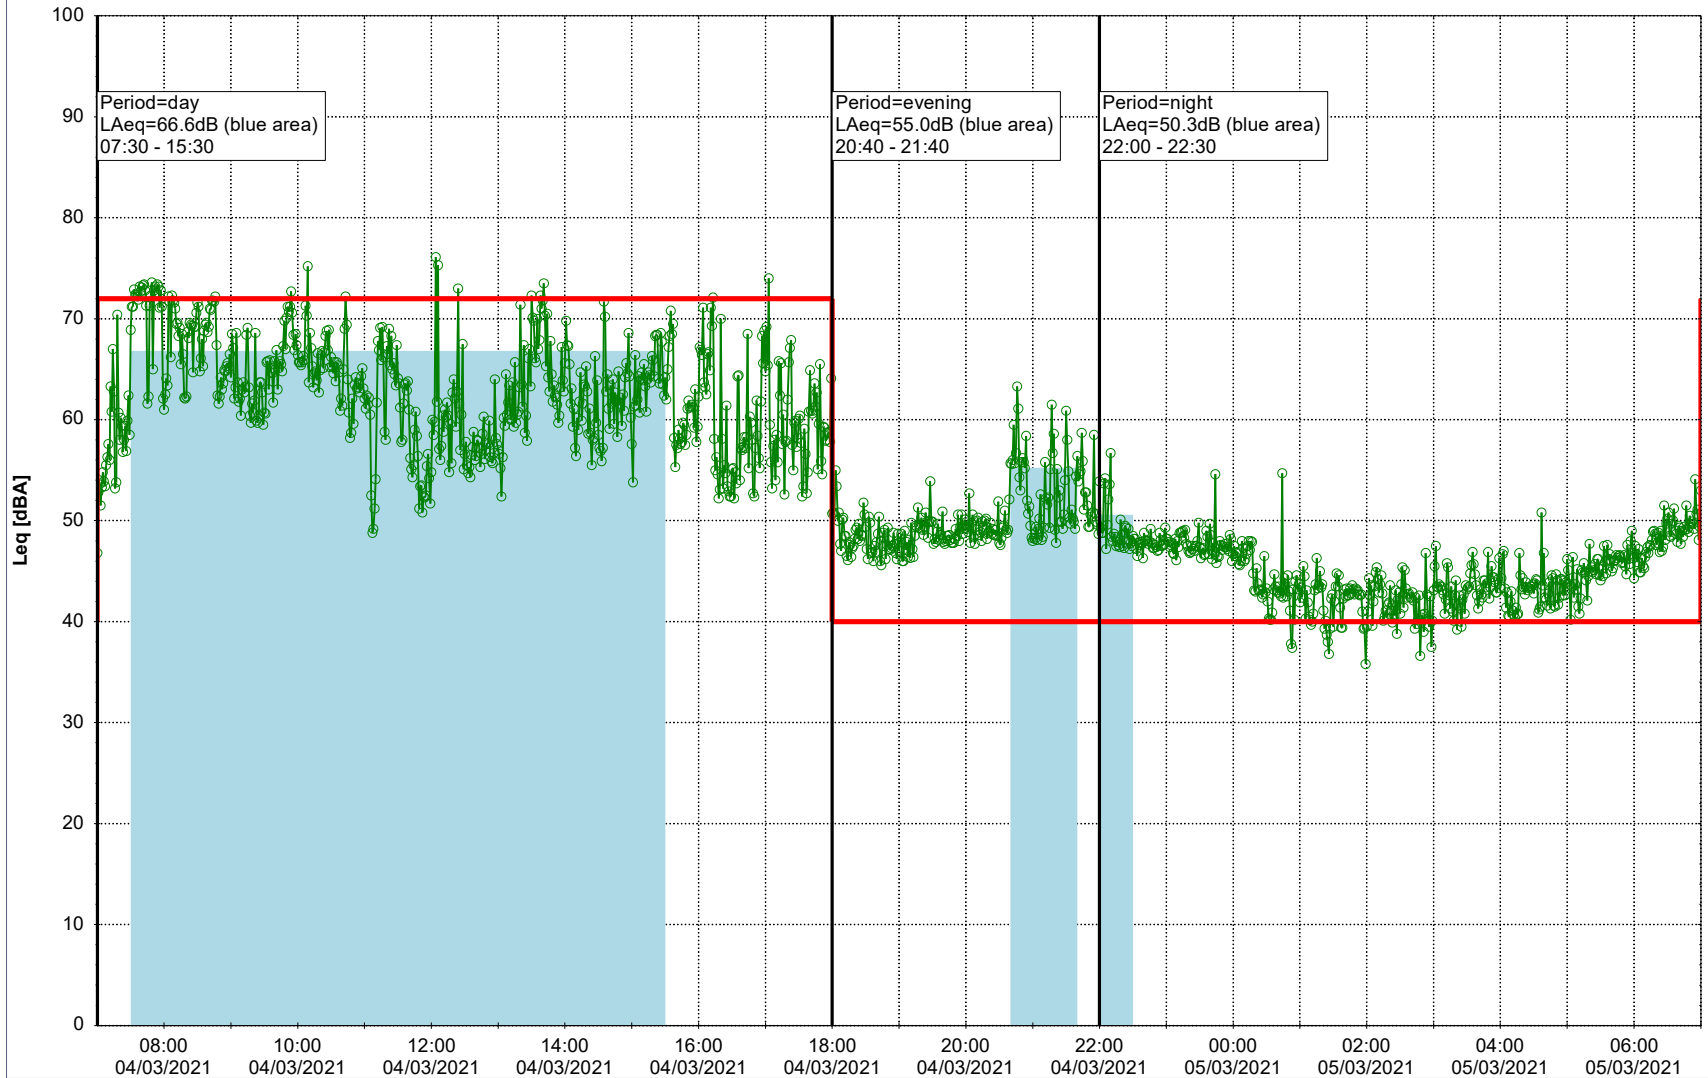

Plan View

Remarks

...

Noise Time Related Diagram

○○○○ MOP_NS01

Project: Kronos Sydhavnen
Construction: Mozarts Plads
Location: N-V

Plan View

Remarks

...

Noise Time Related Diagram

04/03/2021
05/03/2021

○○○○ MOP_NS01

Project: Kronos Sydhavnen
Construction: Mozarts Plads
Location: N-V

Plan View

Remarks

...

Noise Time Related Diagram

05/03/2021
06/03/2021

○○○○ MOP_NS01

Project: Kronos Sydhavnen
Construction: Mozarts Plads
Location: N-V

Plan View

Remarks

...

Noise Time Related Diagram