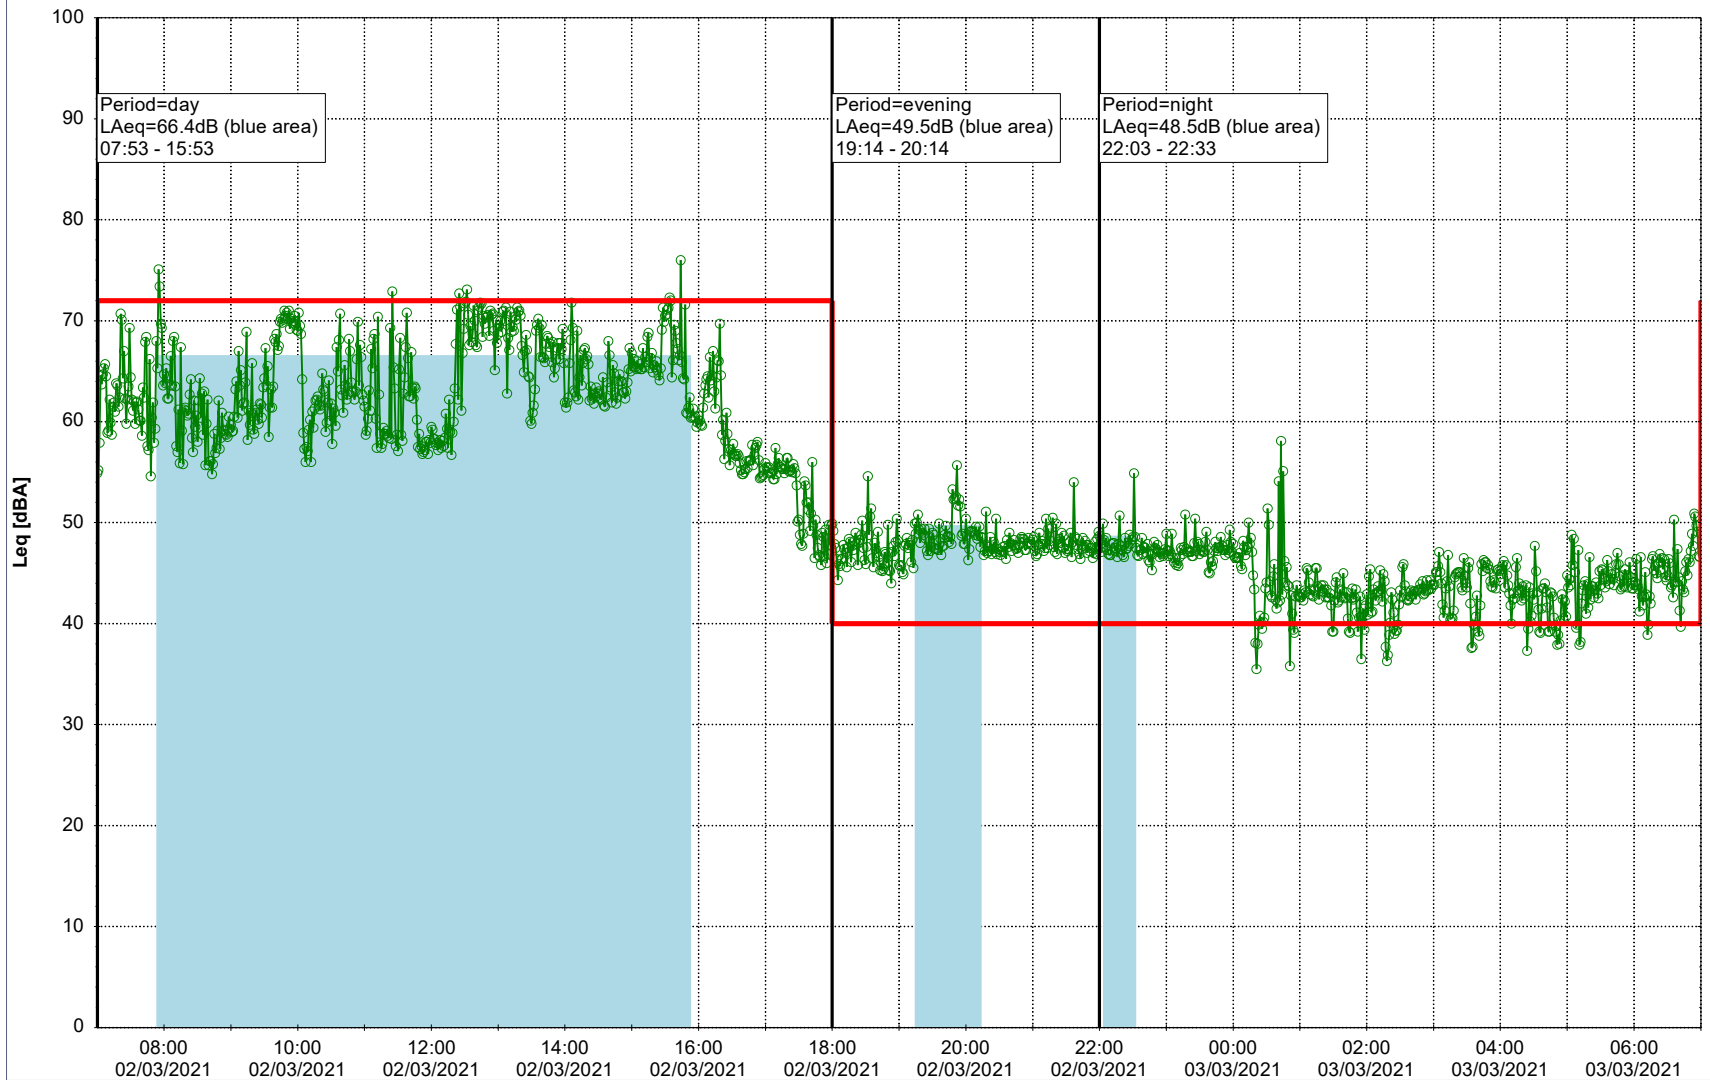

02/03/2021
03/03/2021

Plan View

Remarks

...

Noise Time Related Diagram

○○○ MOP_NS01

Project: Kronos Sydhavnen
Construction: Mozarts Plads
Location: N-V

03/03/2021
04/03/2021

Plan View

Remarks

...

Noise Time Related Diagram

○○○○ MOP_NS01

Project: Kronos Sydhavnen
Construction: Mozarts Plads
Location: N-V

Plan View

Remarks