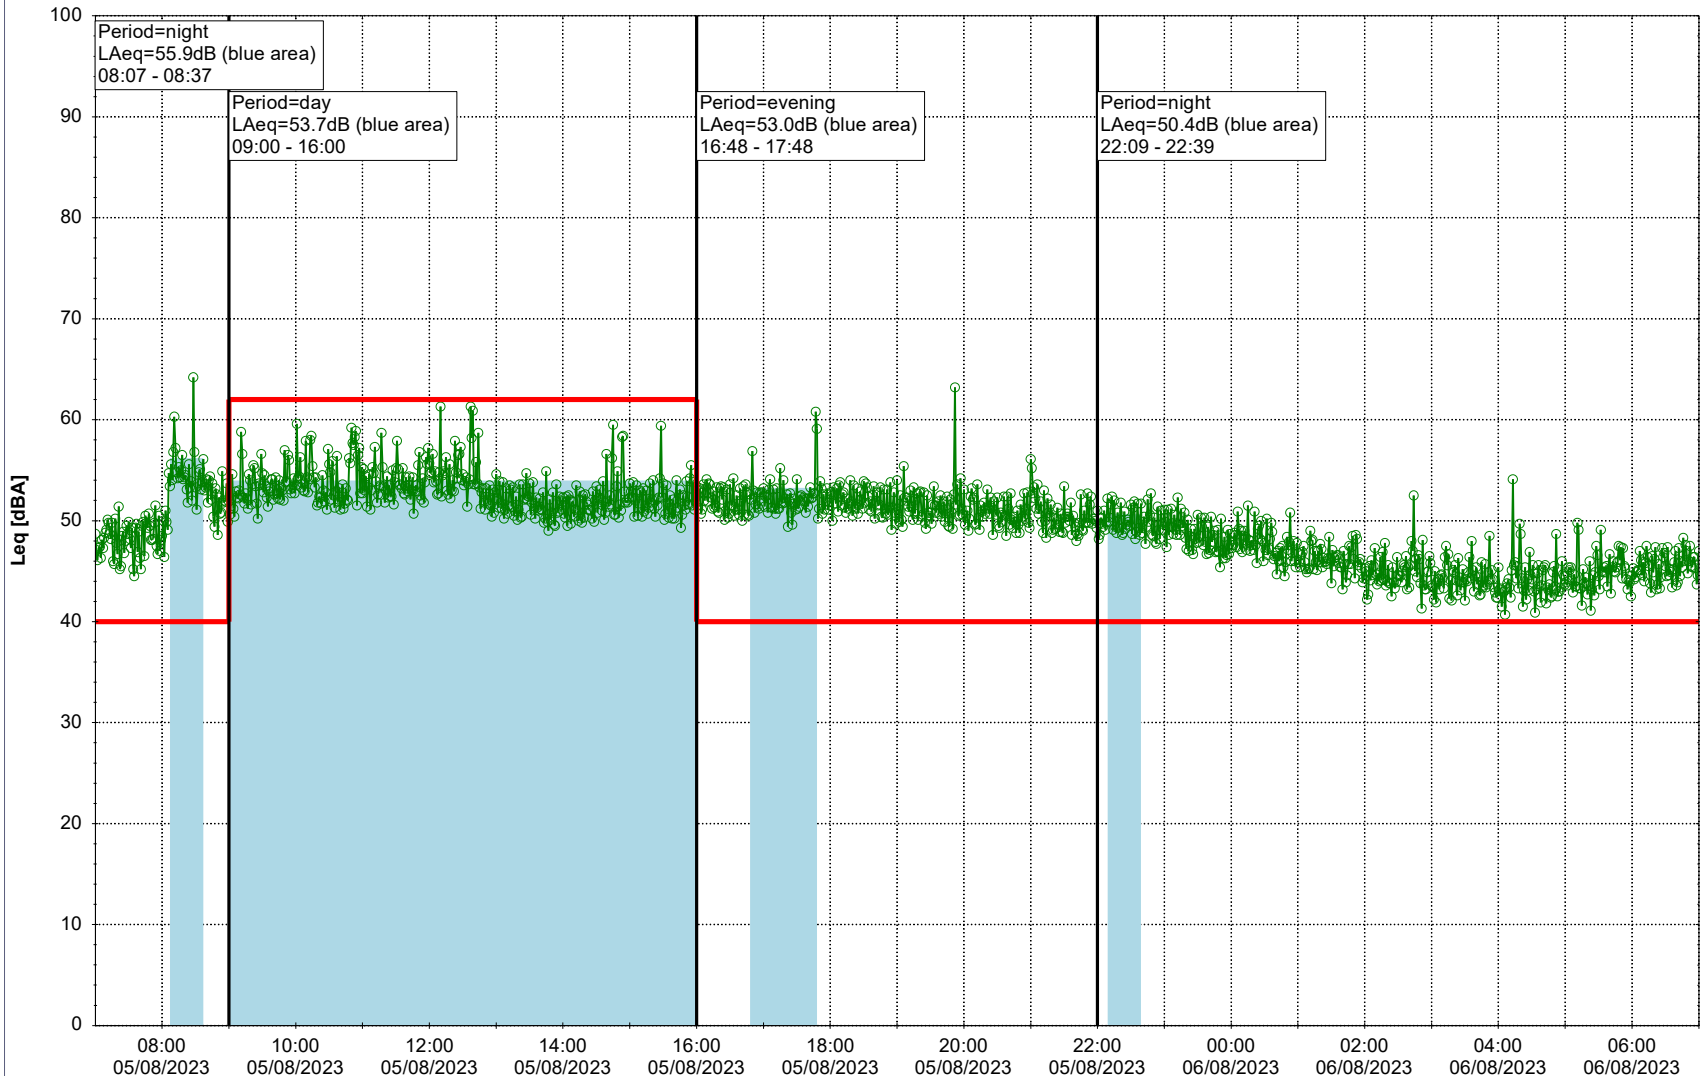

Remarks

...

Noise Time Related Diagram

04/08/2023
05/08/2023

○○○○ SLU_NS01

Project: Kronos Sydhavnen
Construction: Sluseholmen
Location: N-V

Plan View

0 5 10 15 20 [m]

Remarks

...

Noise Time Related Diagram

05/08/2023
06/08/2023

SLU_NS01

Project: Kronos Sydhavnen
Construction: Sluseholmen
Location: N-V

Plan View

0 5 10 15 20 [m]