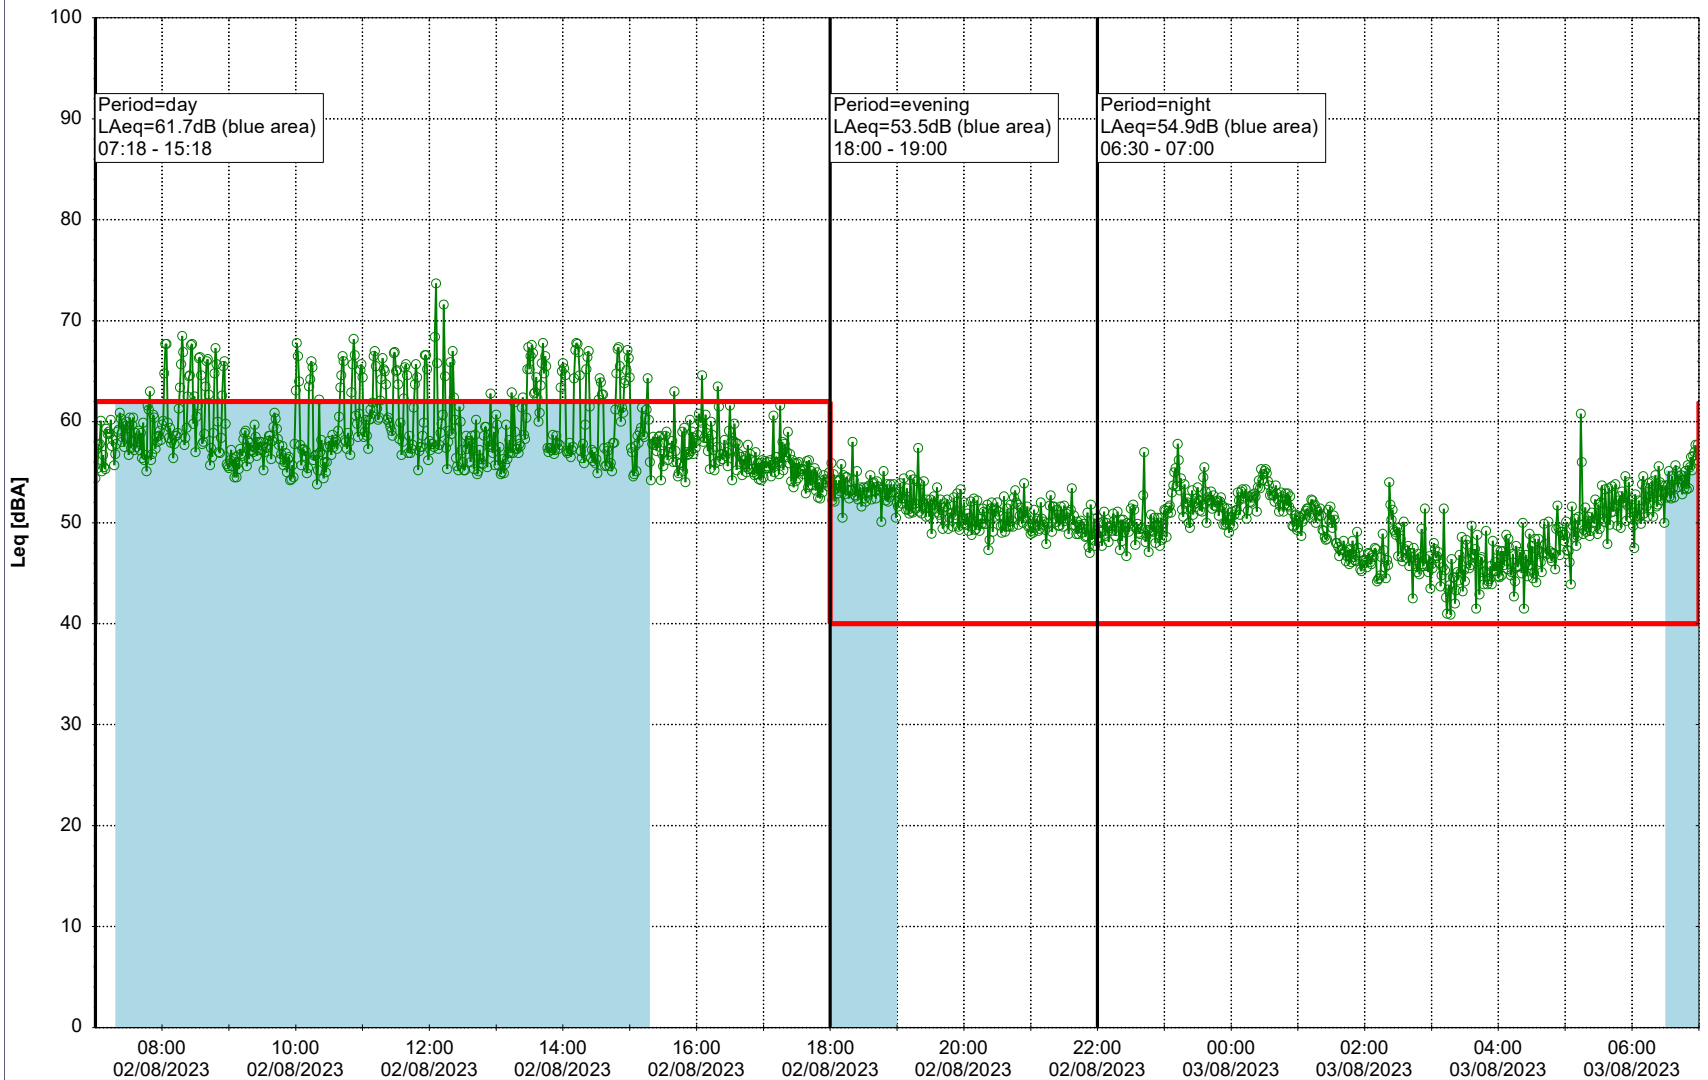

Project: Kronos Sydhavnen
Construction: Sluseholmen
Location: N-V

Plan View

Remarks

...

Noise Time Related Diagram

02/08/2023
03/08/2023

○○○○ SLU_NS01

Project: Kronos Sydhavnen
Construction: Sluseholmen
Location: N-V

Plan View

Remarks

...

Noise Time Related Diagram

03/08/2023
04/08/2023

SLU_NS01

Project: Kronos Sydhavnen
Construction: Sluseholmen
Location: N-V

Plan View

Remarks

...

Noise Time Related Diagram

04/08/2023
05/08/2023

○○○○ SLU_NS01

Project: Kronos Sydhavnen
Construction: Sluseholmen
Location: N-V

Plan View

0 5 10 15 20 [m]

Remarks

...

Noise Time Related Diagram

05/08/2023
06/08/2023

SLU_NS01

Project: Kronos Sydhavnen
Construction: Sluseholmen
Location: N-V

Plan View

0 5 10 15 20 [m]