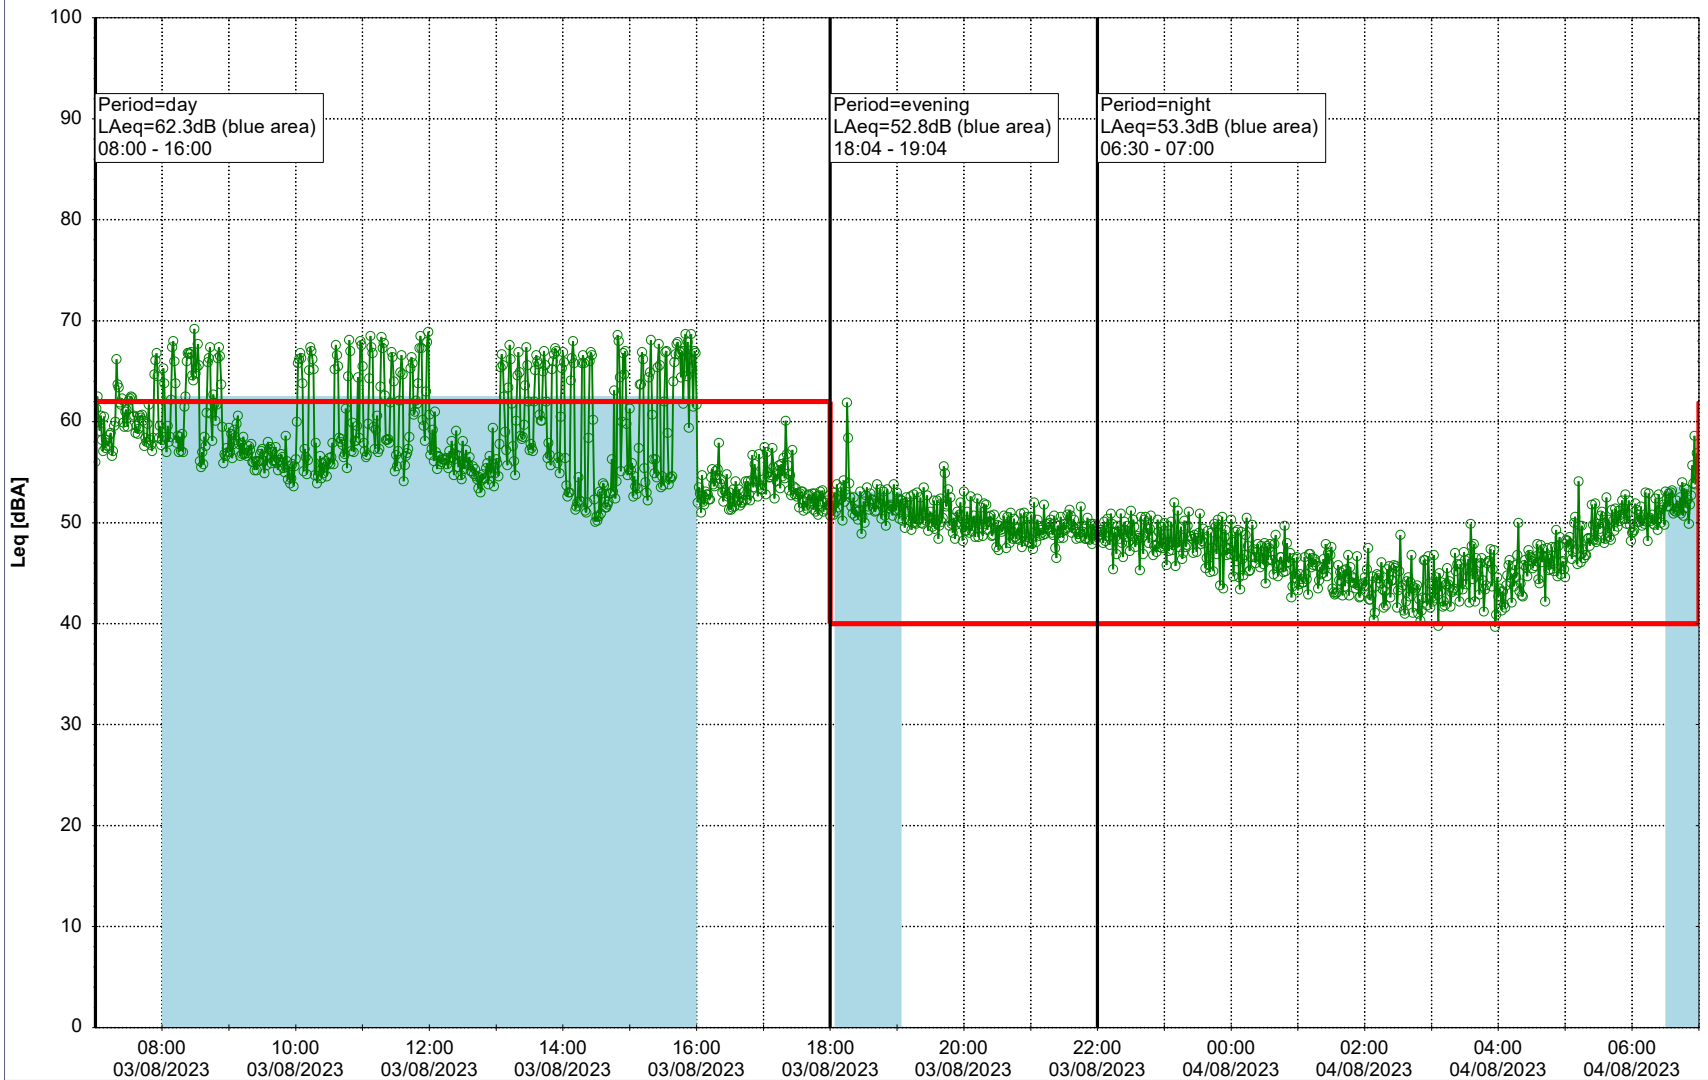

Plan View

Remarks

...

Noise Time Related Diagram

03/08/2023
04/08/2023

SLU_NS01

Project: Kronos Sydhavnen
Construction: Sluseholmen
Location: N-V

Plan View

Remarks

...

Noise Time Related Diagram

04/08/2023
05/08/2023

○○○○ SLU_NS01

Project: Kronos Sydhavnen
Construction: Sluseholmen
Location: N-V

Plan View

0 5 10 15 20 [m]

Remarks

...

Noise Time Related Diagram

05/08/2023
06/08/2023

SLU_NS01

Project: Kronos Sydhavnen
Construction: Sluseholmen
Location: N-V

Plan View

0 5 10 15 20 [m]