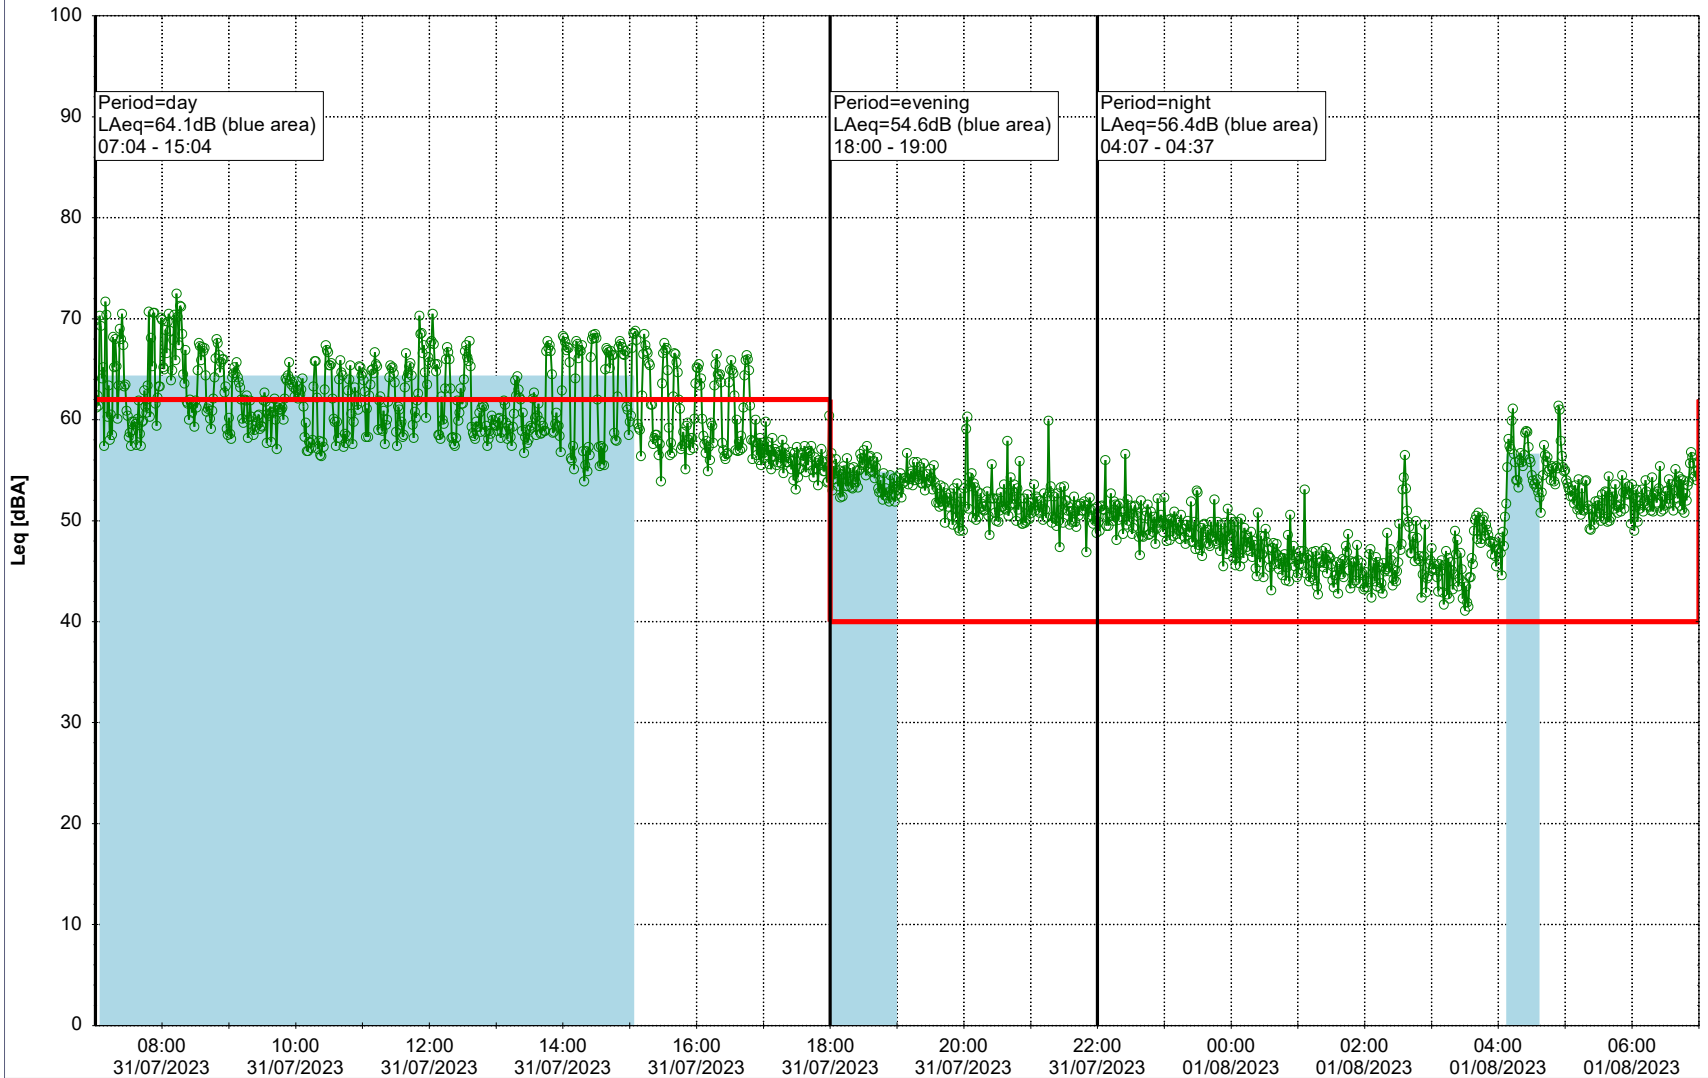

Project: Kronos Sydhavnen
Construction: Sluseholmen
Location: N-V

Plan View

0 5 10 15 20 [m]

Remarks

...

Noise Time Related Diagram

31/07/2023
01/08/2023

○○○○ SLU_NS01

Project: Kronos Sydhavnen
Construction: Sluseholmen
Location: N-V

Plan View

0 5 10 15 20 [m]

Remarks

...

Noise Time Related Diagram

01/08/2023
02/08/2023

○○○○ SLU_NS01

Project: Kronos Sydhavnen
Construction: Sluseholmen
Location: N-V

Plan View

Remarks

...

Noise Time Related Diagram

02/08/2023
03/08/2023

○○○○ SLU_NS01

Project: Kronos Sydhavnen
Construction: Sluseholmen
Location: N-V

Remarks

...

Noise Time Related Diagram

05/08/2023
06/08/2023

SLU_NS01

Project: Kronos Sydhavnen
Construction: Sluseholmen
Location: N-V

Plan View

0 5 10 15 20 [m]