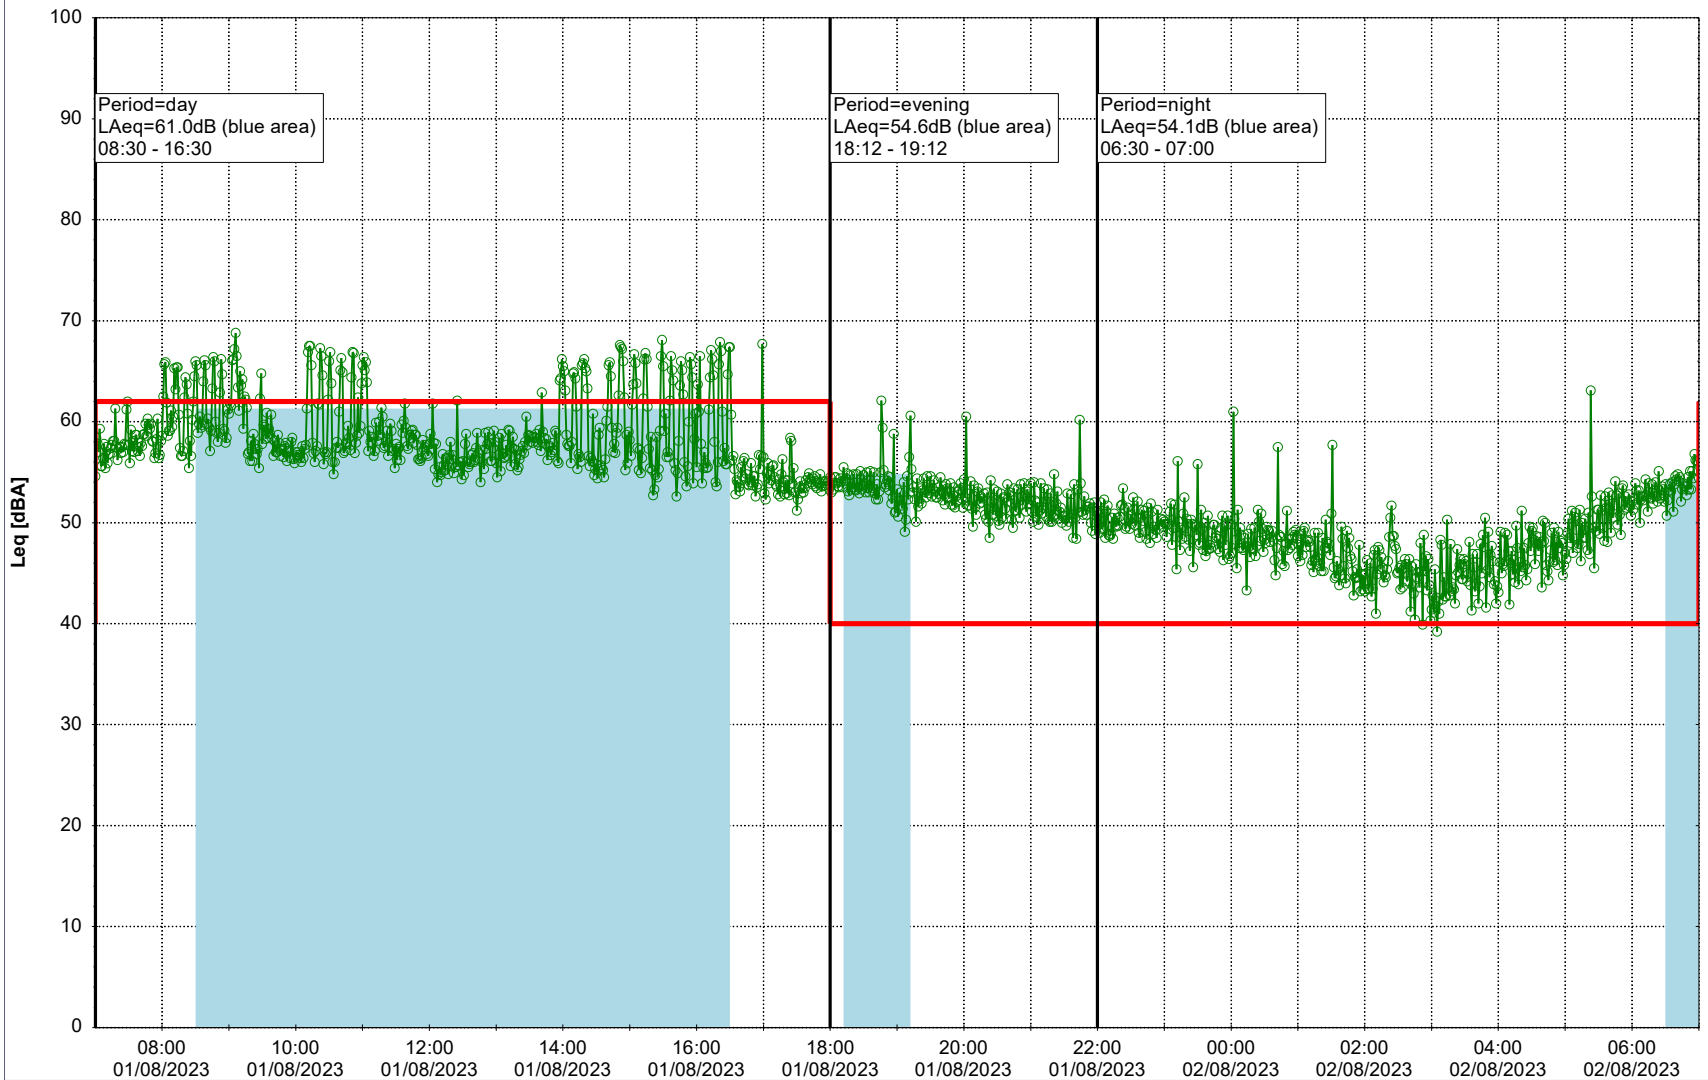

Project: Kronos Sydhavnen
Construction: Sluseholmen
Location: N-V

Plan View

0 5 10 15 20 [m]

Remarks

...

Noise Time Related Diagram

01/08/2023
02/08/2023

○○○○ SLU_NS01

Project: Kronos Sydhavnen
Construction: Sluseholmen
Location: N-V

Plan View

Remarks

...

Noise Time Related Diagram

02/08/2023
03/08/2023

○○○○ SLU_NS01

Project: Kronos Sydhavnen
Construction: Sluseholmen
Location: N-V

Remarks

...

Noise Time Related Diagram

04/08/2023
05/08/2023

○○○○ SLU_NS01

Project: Kronos Sydhavnen
Construction: Sluseholmen
Location: N-V

Plan View

0 5 10 15 20 [m]

Remarks

...

Noise Time Related Diagram

05/08/2023
06/08/2023

SLU_NS01

Project: Kronos Sydhavnen
Construction: Sluseholmen
Location: N-V

Plan View

0 5 10 15 20 [m]