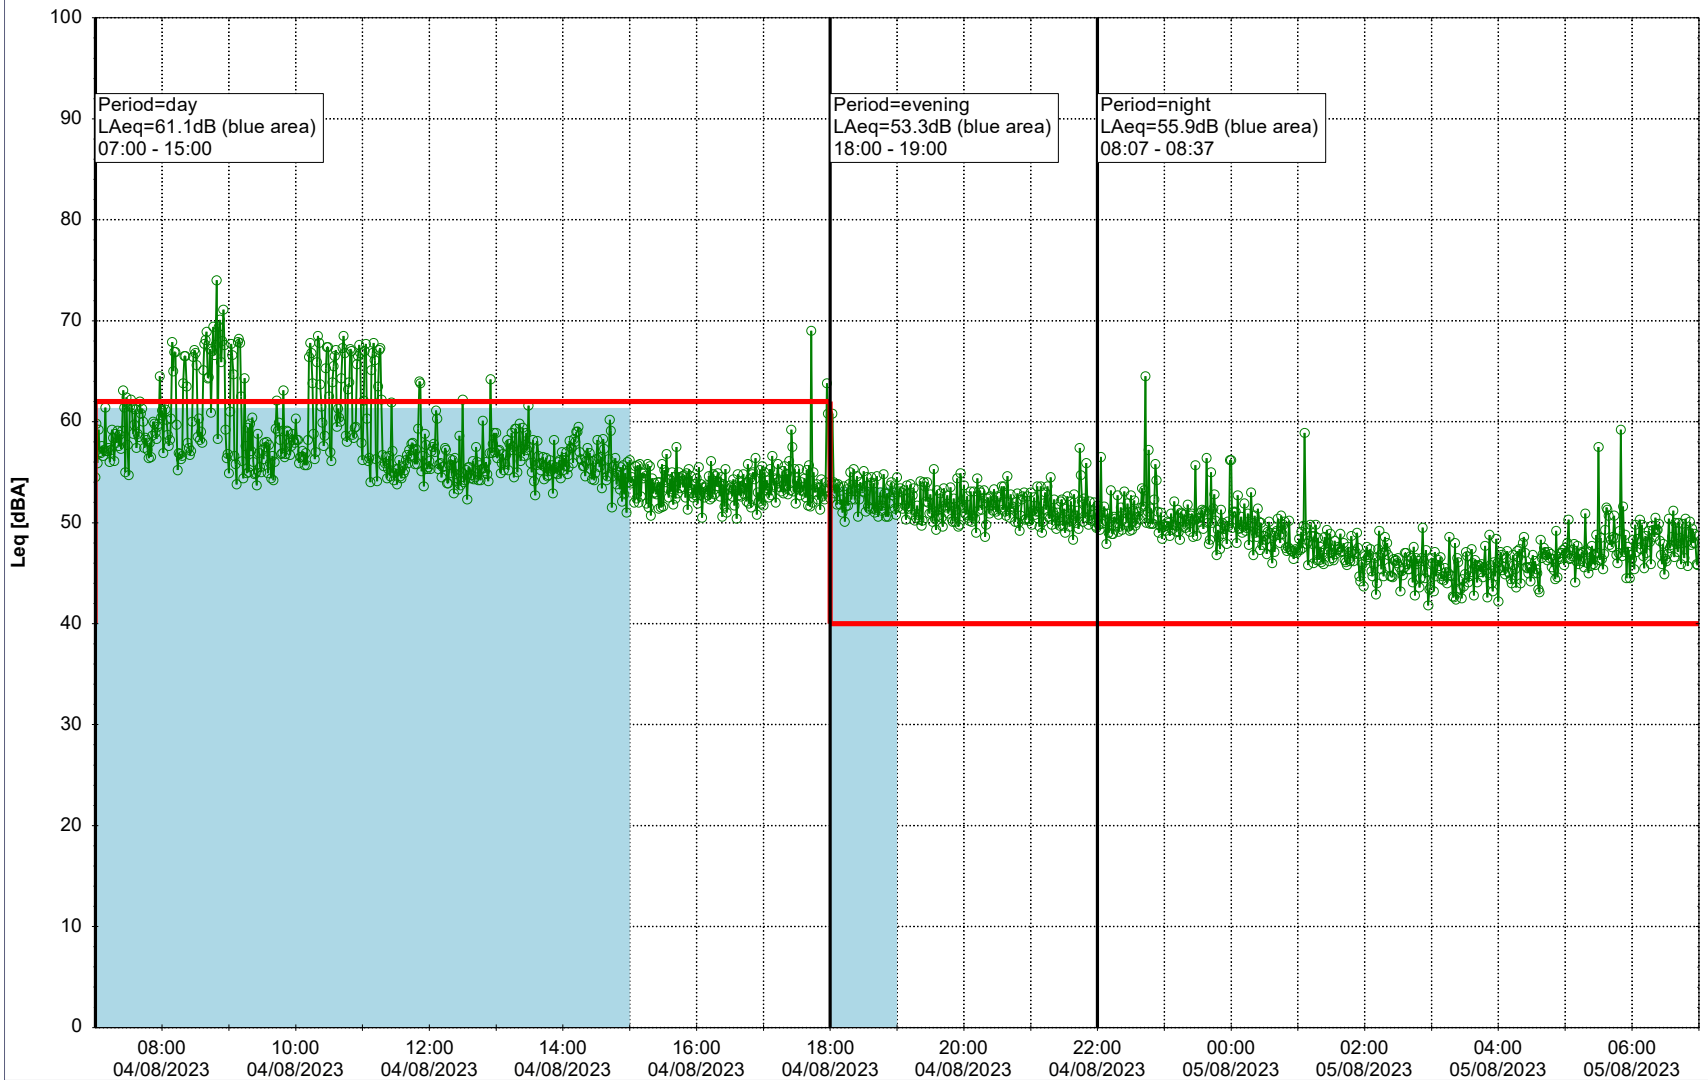

Plan View

Remarks

...

Noise Time Related Diagram

03/08/2023
04/08/2023

SLU_NS01

Project: Kronos Sydhavnen
Construction: Sluseholmen
Location: N-V

Plan View

Remarks

...

Noise Time Related Diagram

04/08/2023
05/08/2023

○○○○ SLU_NS01

Project: Kronos Sydhavnen
Construction: Sluseholmen
Location: N-V

Plan View

0 5 10 15 20 [m]

Remarks

...

Noise Time Related Diagram

05/08/2023
06/08/2023

SLU_NS01

Project: Kronos Sydhavnen
Construction: Sluseholmen
Location: N-V

Plan View

0 5 10 15 20 [m]