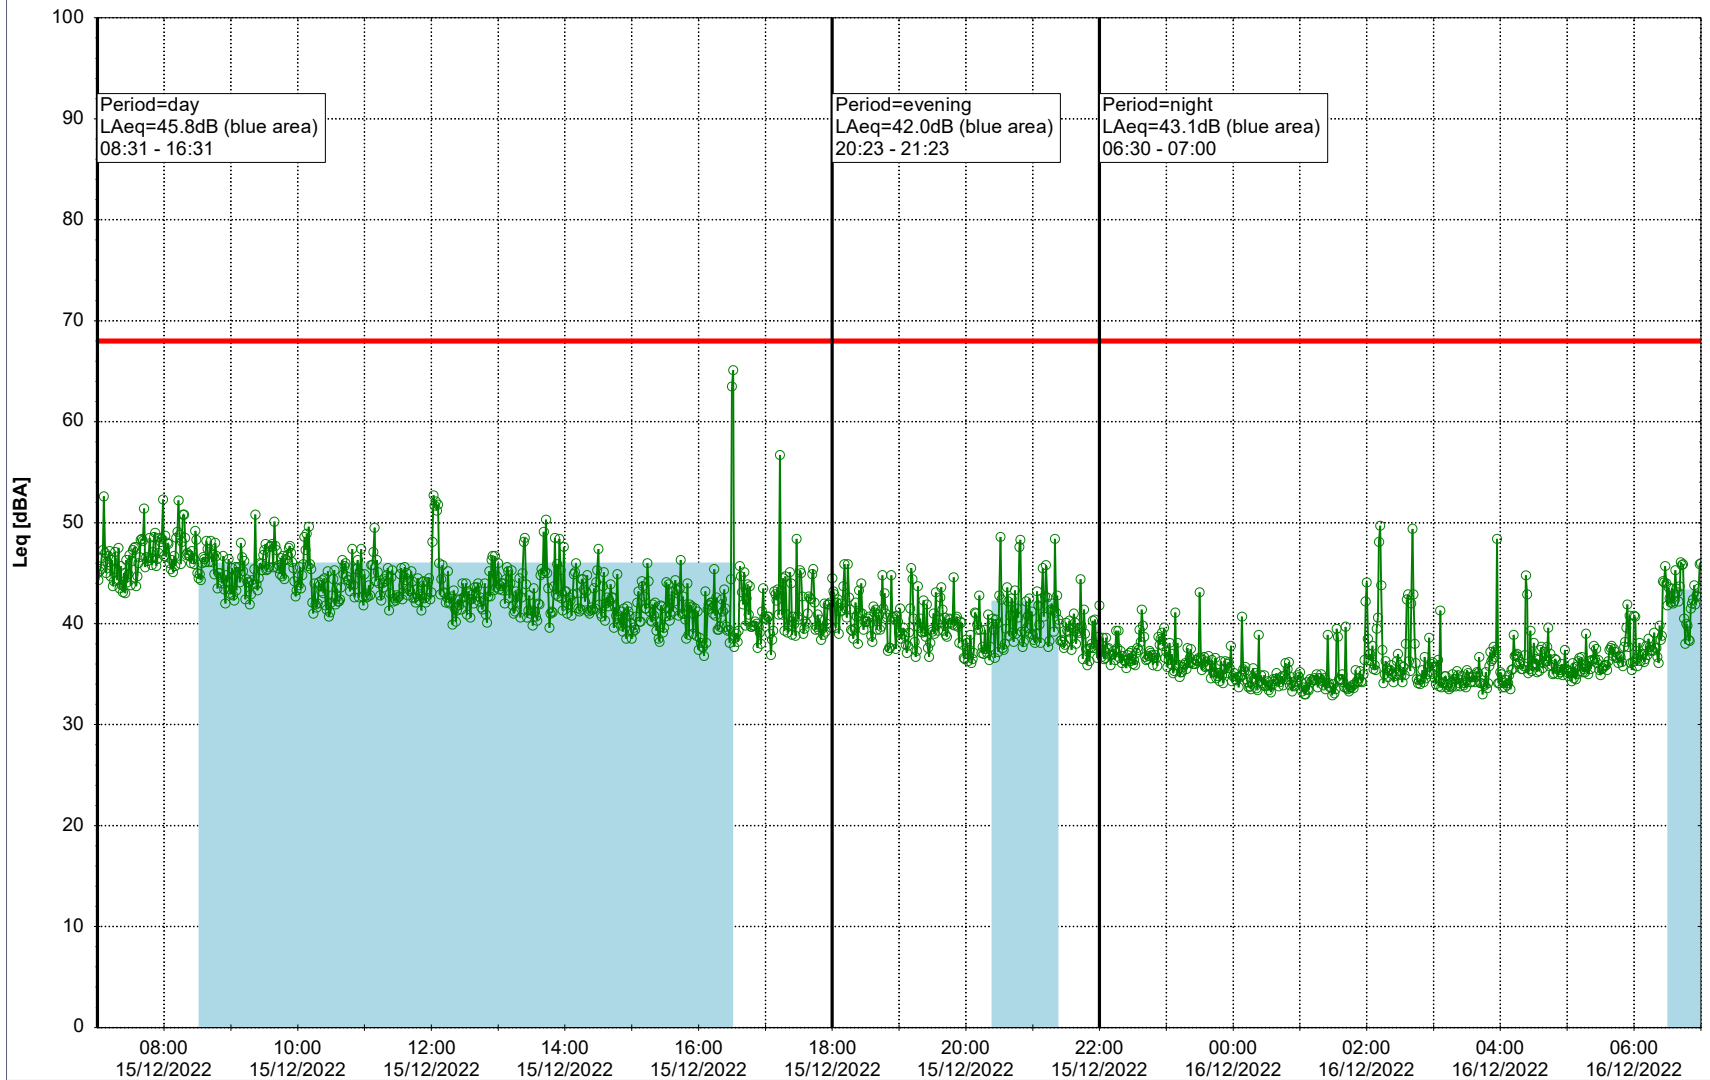

Plan View

Remarks

...

Noise Time Related Diagram

15/12/2022
16/12/2022

○○○○ EBR-OVK_NS02

Project: Kronos Sydhavnen
Construction: Enghave Brygge
Location: N-V

Plan View

EBR-OVK_NS02

Remarks

...

Noise Time Related Diagram

16/12/2022
17/12/2022

○○○○ EBR-OVK_NS02

Project: Kronos Sydhavnen
Construction: Enghave Brygge
Location: N-V

Plan View

Remarks

...

Noise Time Related Diagram

17/12/2022
18/12/2022

○○○ EBR-OVK_NS02

Project: Kronos Sydhavnen
Construction: Enghave Brygge
Location: N-V

Plan View

Remarks