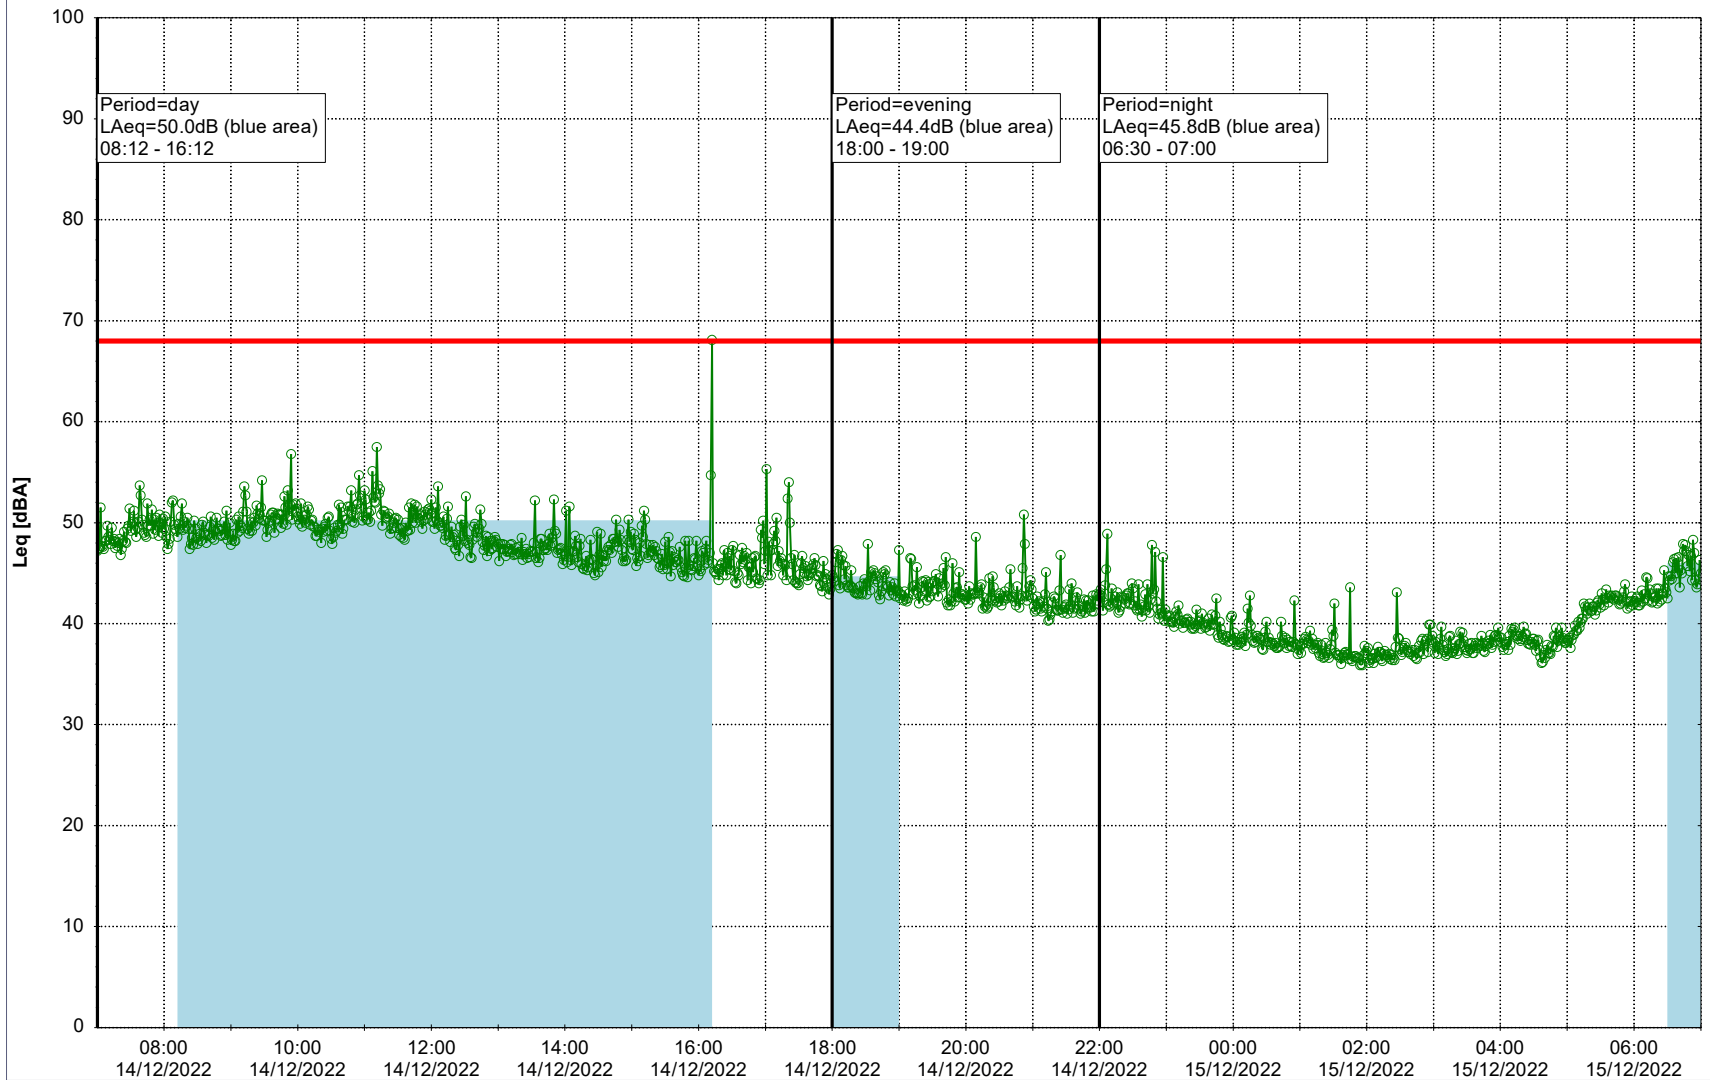

Plan View

EBR-OVK_NS02

Remarks

...

Noise Time Related Diagram

14/12/2022
15/12/2022

○○○ EBR-OVK_NS02

Project: Kronos Sydhavnen
Construction: Enghave Brygge
Location: N-V

Plan View

Remarks

...

Noise Time Related Diagram

15/12/2022
16/12/2022

○○○○ EBR-OVK_NS02

Project: Kronos Sydhavnen
Construction: Enghave Brygge
Location: N-V

Plan View