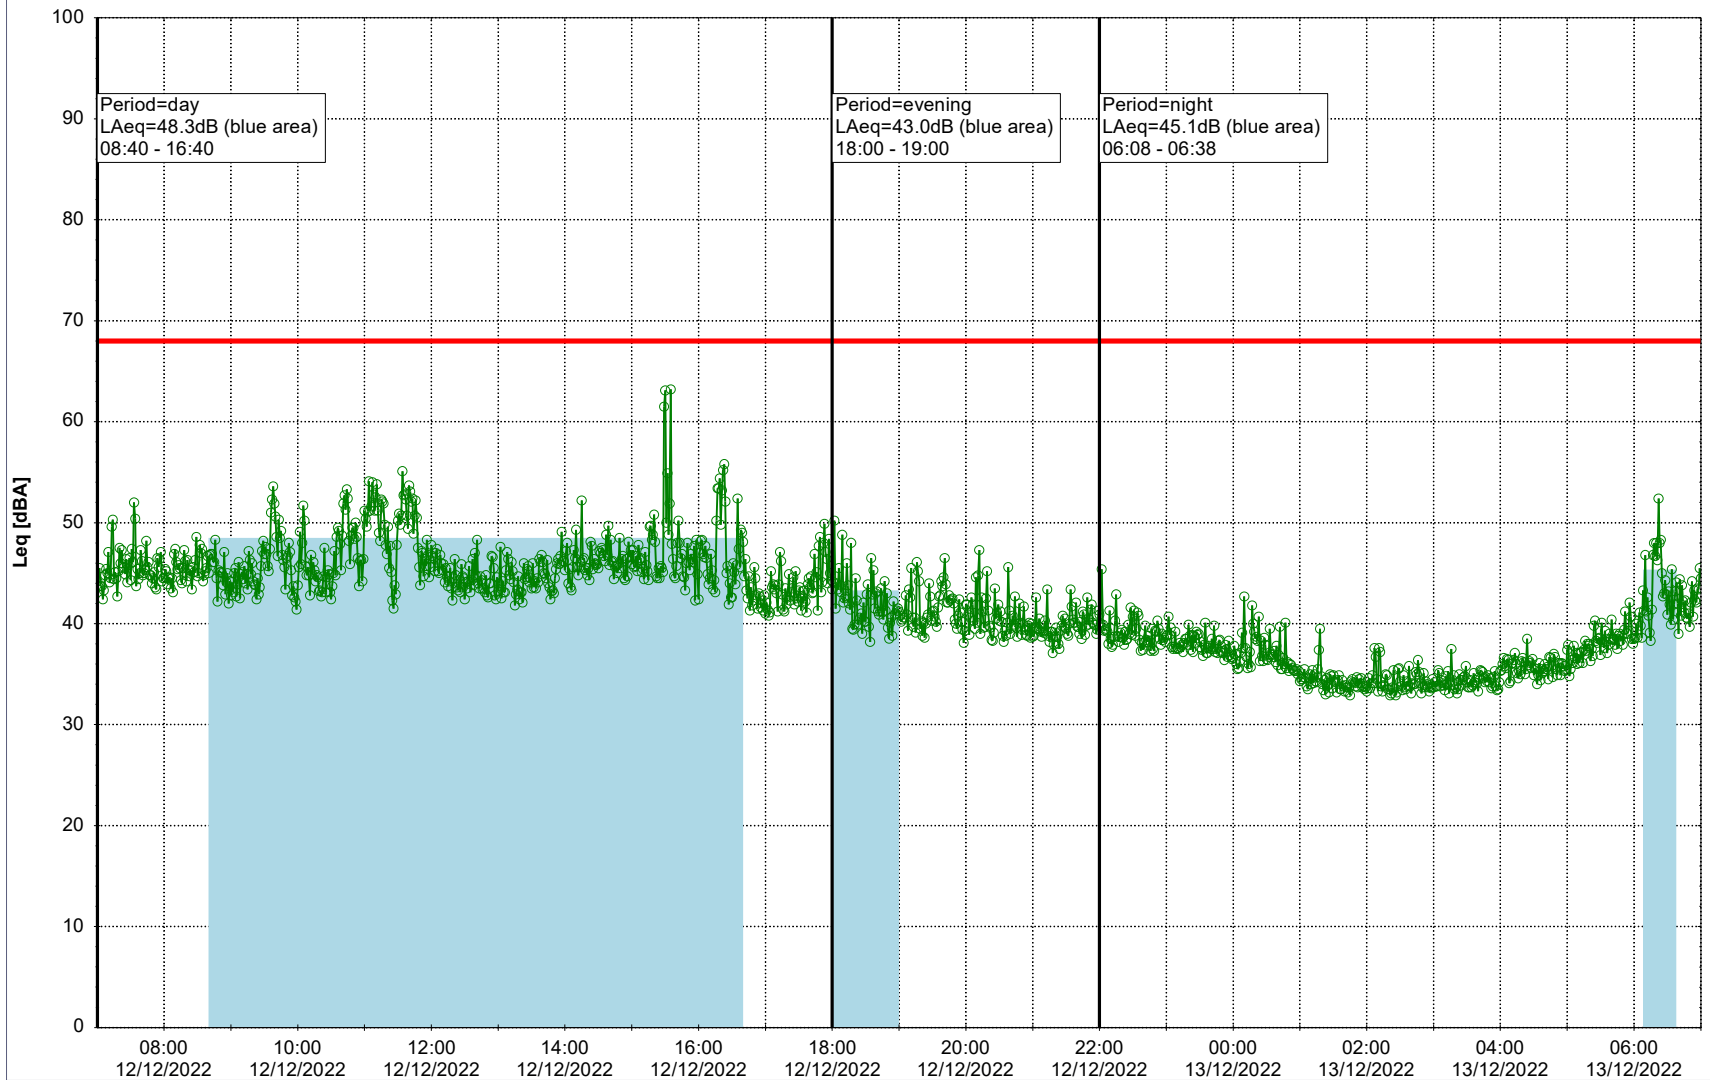

Project: Kronos Sydhavnen
Construction: Enghave Brygge
Location: N-V

Plan View

EBR-OVK_NS02

Remarks

...

Noise Time Related Diagram

12/12/2022
13/12/2022

○○○○ EBR-OVK_NS02

Project: Kronos Sydhavnen
Construction: Enghave Brygge
Location: N-V

Plan View

Remarks

...

Noise Time Related Diagram

13/12/2022
14/12/2022

○○○ EBR-OVK_NS02

Project: Kronos Sydhavnen
Construction: Enghave Brygge
Location: N-V

Plan View

EBR-OVK_NS02

Remarks

...

Noise Time Related Diagram

14/12/2022
15/12/2022

○○○ EBR-OVK_NS02

Project: Kronos Sydhavnen
Construction: Enghave Brygge
Location: N-V