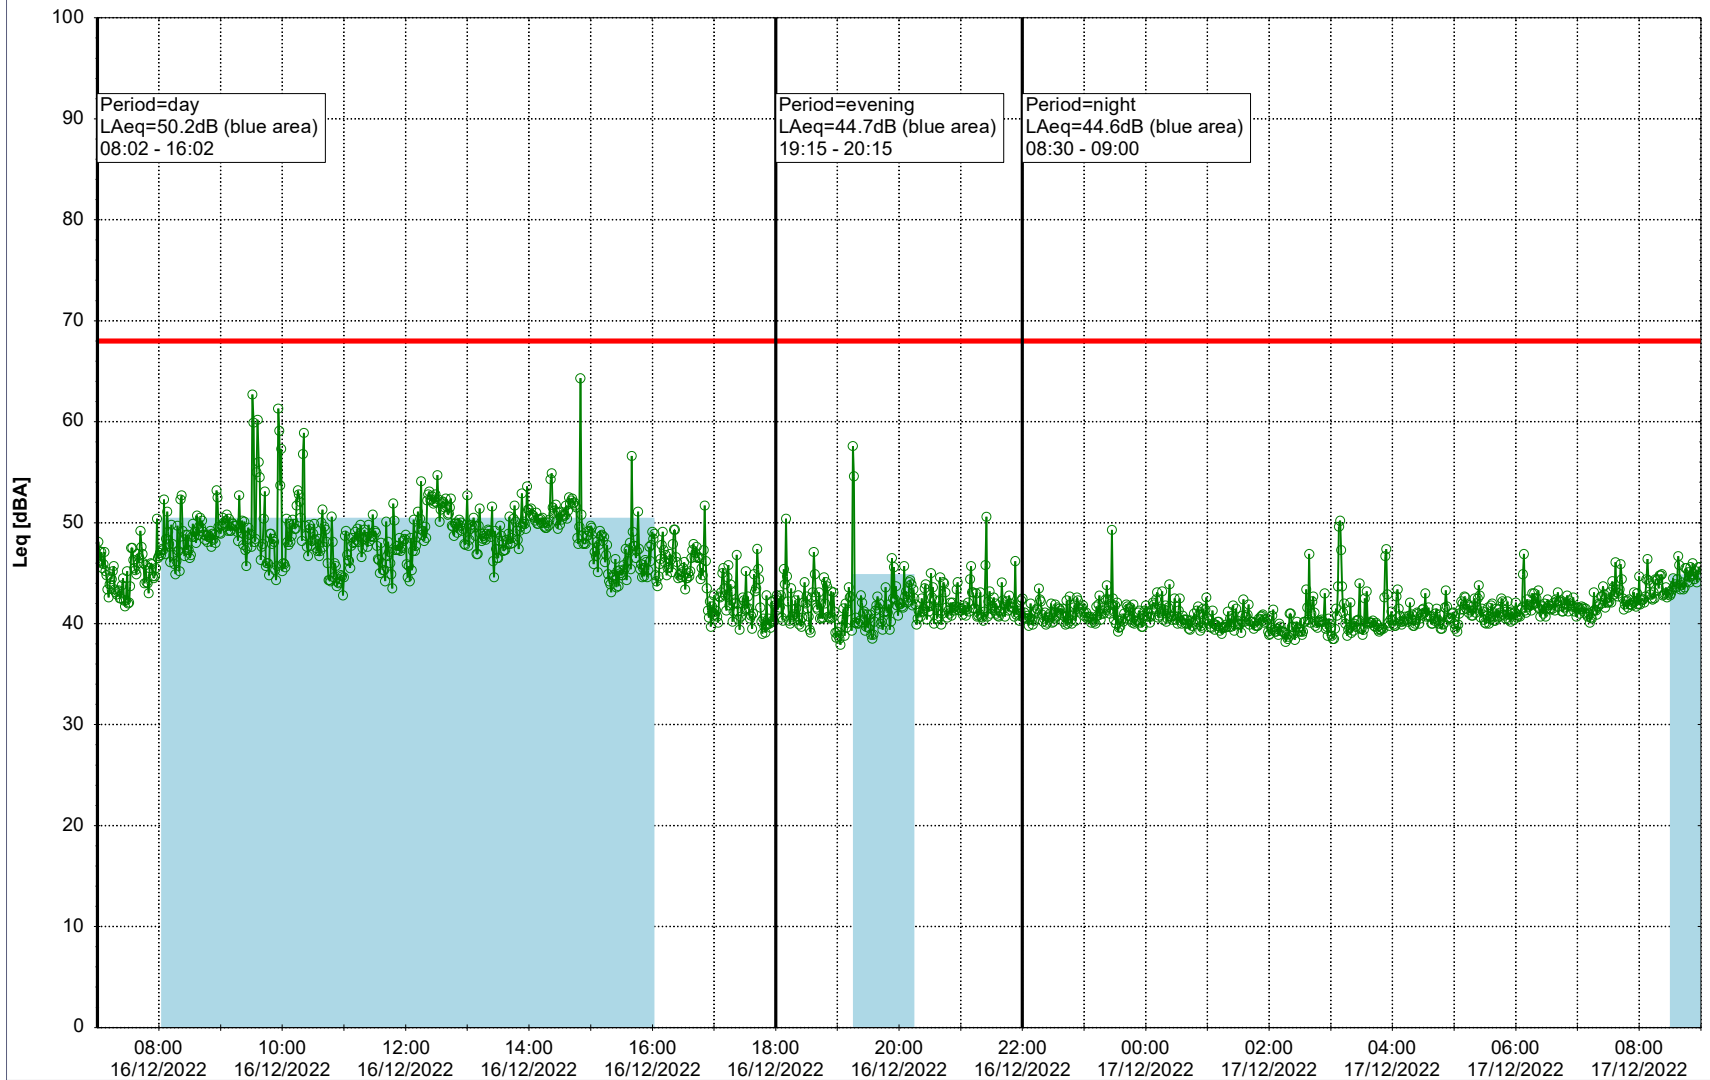

EBR-OVK_NS02

Remarks

...

Noise Time Related Diagram

16/12/2022
17/12/2022

○○○○ EBR-OVK_NS02

Project: Kronos Sydhavnen
Construction: Enghave Brygge
Location: N-V

Plan View

Remarks

...

Noise Time Related Diagram

17/12/2022
18/12/2022

○○○ EBR-OVK_NS02

Project: Kronos Sydhavnen
Construction: Enghave Brygge
Location: N-V

Plan View

Remarks