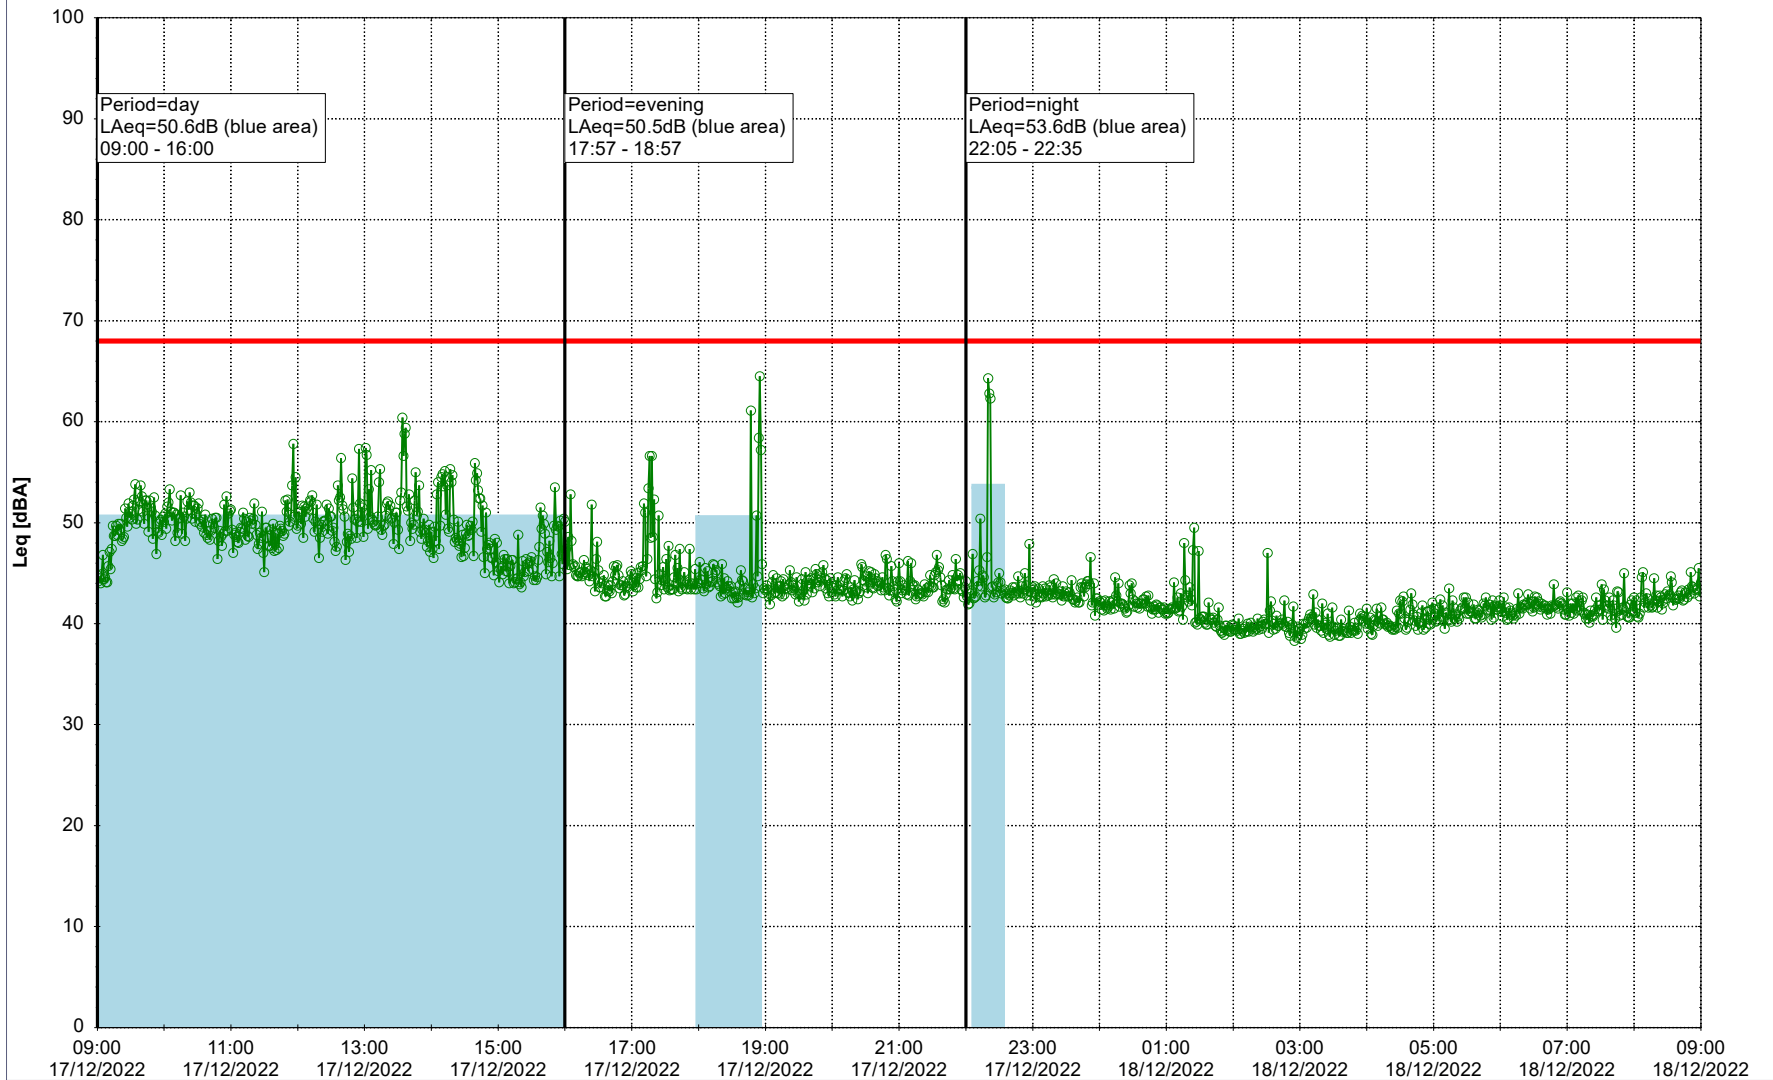

EBR-OVK_NS02

Remarks

...

Noise Time Related Diagram

16/12/2022
17/12/2022

○○○○ EBR-OVK_NS02

Project: Kronos Sydhavnen
Construction: Enghave Brygge
Location: N-V

Plan View

Remarks

...

Noise Time Related Diagram

17/12/2022
18/12/2022

○○○ EBR-OVK_NS02

Project: Kronos Sydhavnen
Construction: Enghave Brygge
Location: N-V

Plan View

Remarks