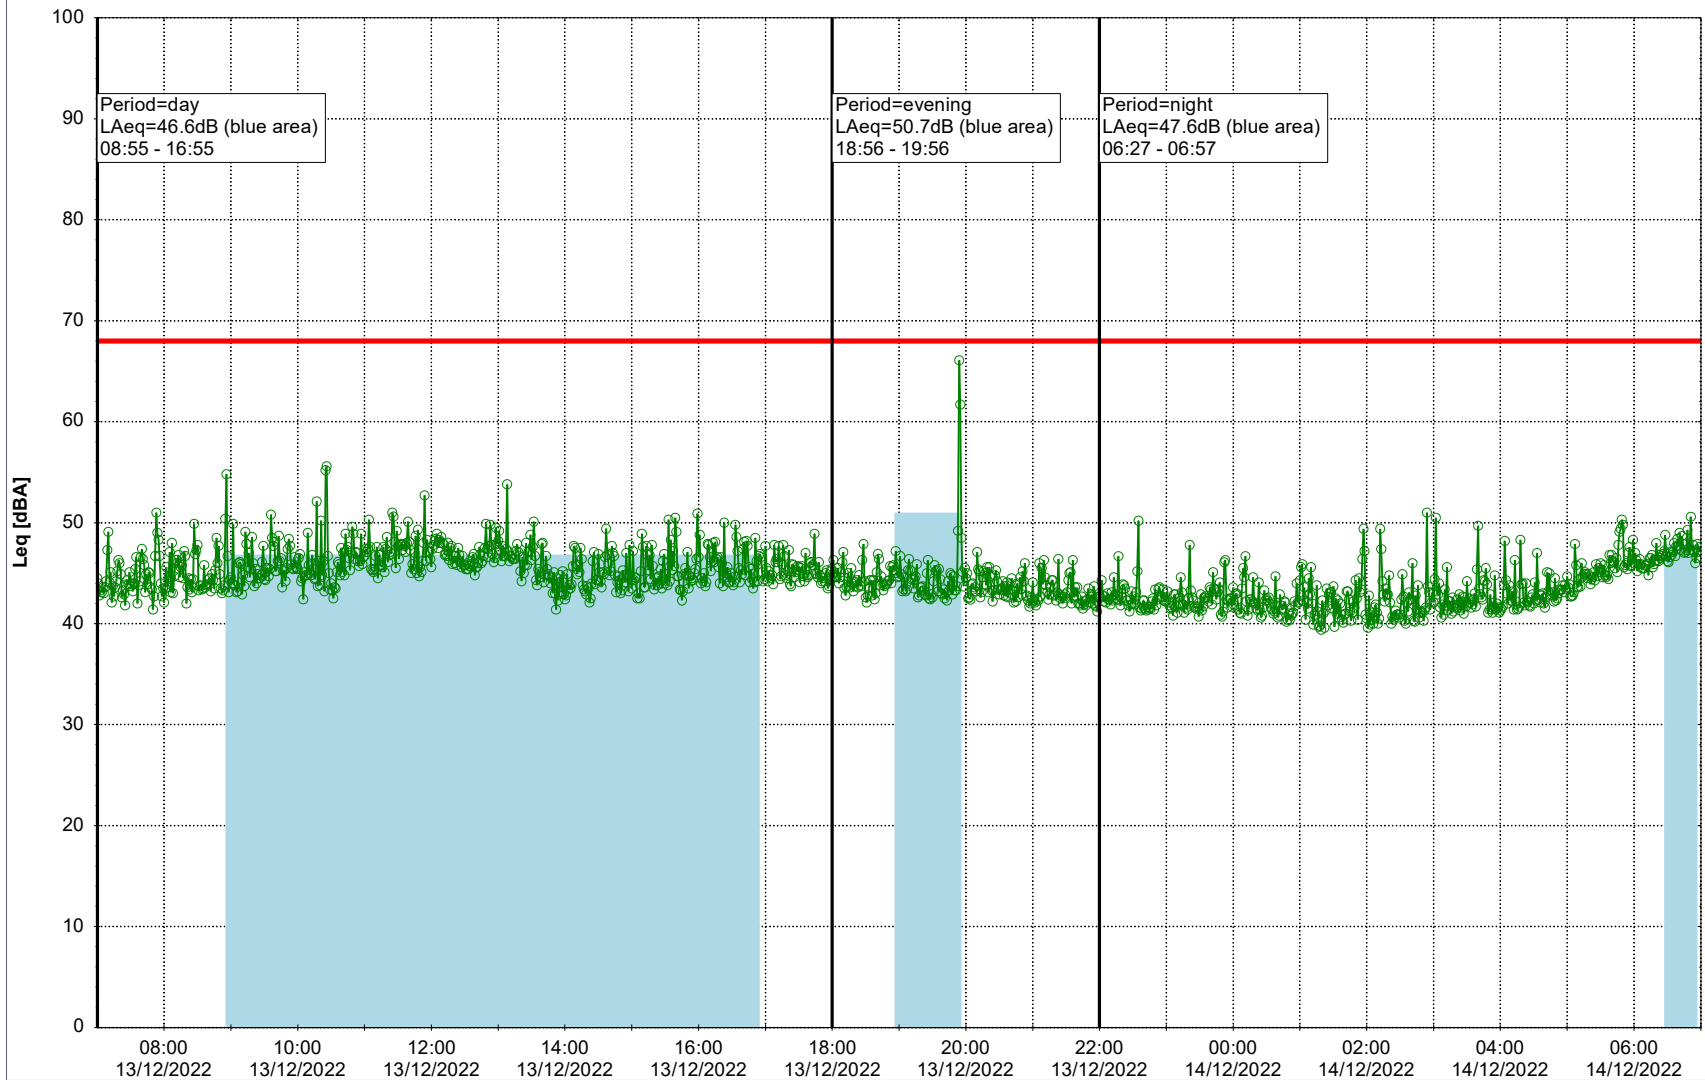

Project: Kronos Sydhavnen
Construction: Enghave Brygge
Location: N-V

Plan View

Remarks

...

Noise Time Related Diagram

13/12/2022
14/12/2022

○○○ EBR-OVK_NS02

Project: Kronos Sydhavnen
Construction: Enghave Brygge
Location: N-V

Plan View

EBR-OVK_NS02

Remarks

...

Noise Time Related Diagram

14/12/2022
15/12/2022

○○○ EBR-OVK_NS02

Project: Kronos Sydhavnen
Construction: Enghave Brygge
Location: N-V

Plan View

Remarks

...

Noise Time Related Diagram

15/12/2022
16/12/2022

○○○○ EBR-OVK_NS02

Project: Kronos Sydhavnen
Construction: Enghave Brygge
Location: N-V

Plan View