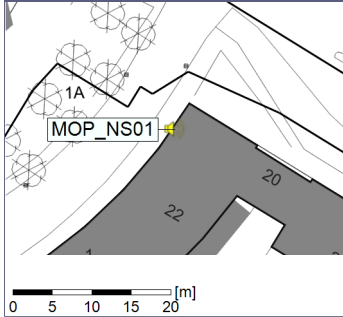

Project: Kronos Sydhavnen
Construction: Mozarts Plads
Location: N-V

30/03/2020
31/03/2020

Plan View

Remarks

...

Noise Time Related Diagram

○○○○ MOP_NS01

Project: Kronos Sydhavnen
Construction: Mozarts Plads
Location: N-V