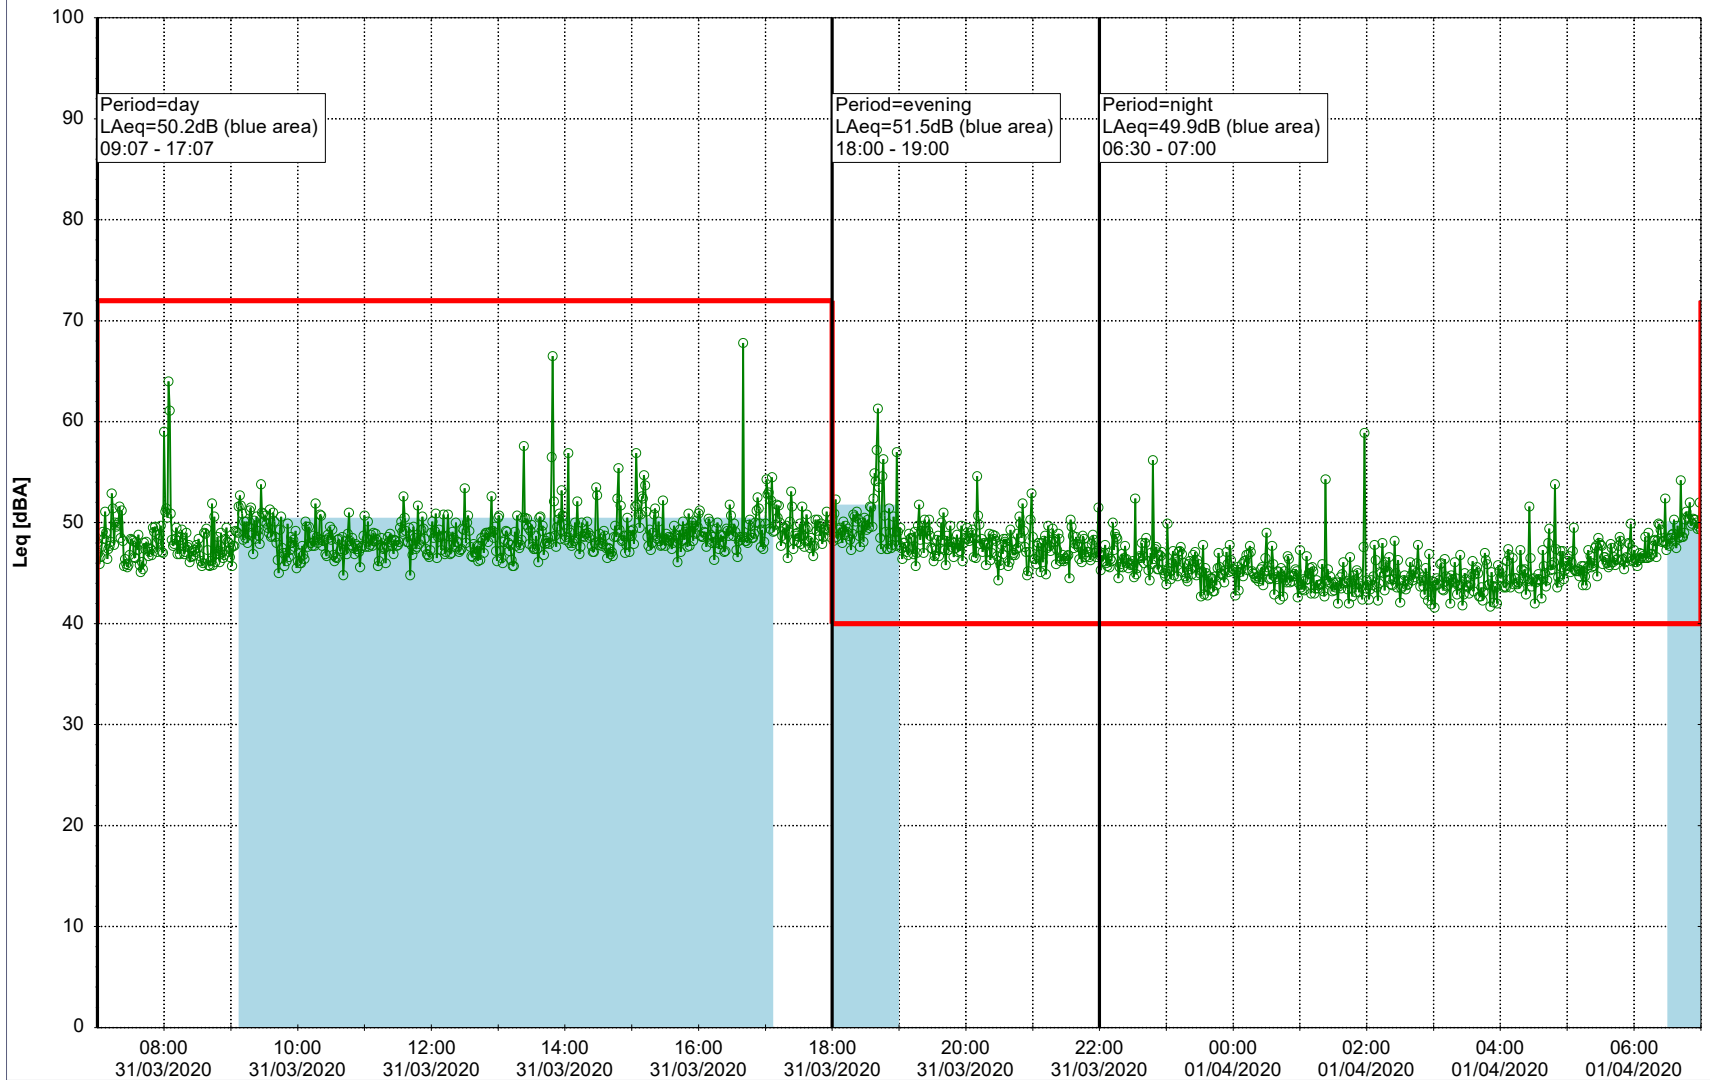

Plan View

Remarks

...

Noise Time Related Diagram

31/03/2020
01/04/2020

○○○○ MOP_NS01

Project: Kronos Sydhavnen
Construction: Mozarts Plads
Location: N-V

Plan View

Remarks

...

Noise Time Related Diagram

01/04/2020
02/04/2020

○○○○ MOP_NS01

Project: Kronos Sydhavnen
Construction: Mozarts Plads
Location: N-V

02/04/2020
03/04/2020

Plan View