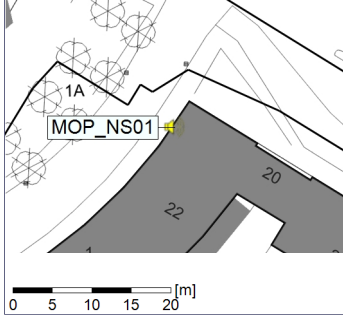

Remarks

...

Noise Time Related Diagram

○○○ MOP_NS01

Project: Kronos Sydhavnen
Construction: Mozarts Plads
Location: N-V

03/04/2020
04/04/2020

Plan View

Remarks