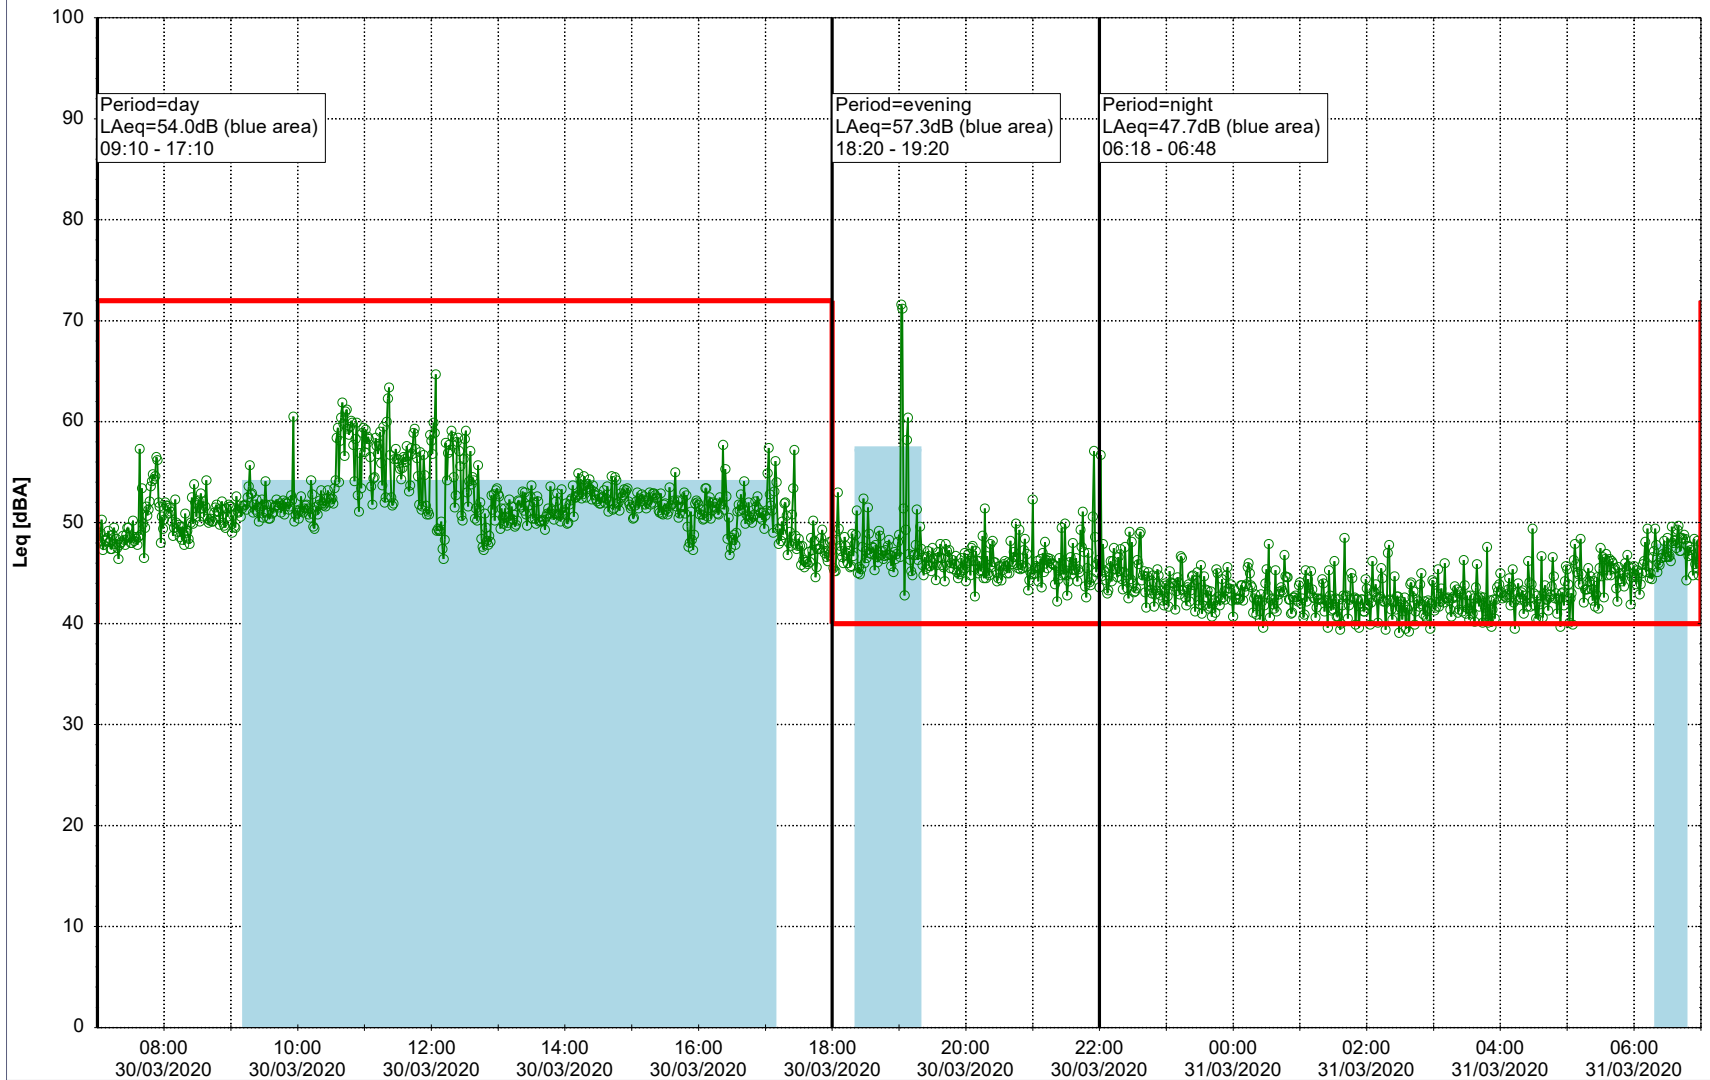

Project: Kronos Sydhavnen
Construction: Mozarts Plads
Location: N-V

30/03/2020
31/03/2020

Plan View

Remarks

...

Noise Time Related Diagram

○○○○ MOP_NS01

Project: Kronos Sydhavnen
Construction: Mozarts Plads
Location: N-V

Plan View

Remarks

...

Noise Time Related Diagram

31/03/2020
01/04/2020

○○○○ MOP_NS01

Project: Kronos Sydhavnen
Construction: Mozarts Plads
Location: N-V

Plan View

Remarks

...

Noise Time Related Diagram

01/04/2020
02/04/2020

○○○○ MOP_NS01

Project: Kronos Sydhavnen
Construction: Mozarts Plads
Location: N-V

02/04/2020
03/04/2020

Plan View

Remarks

...

Noise Time Related Diagram

○○○ MOP_NS01

Project: Kronos Sydhavnen
Construction: Mozarts Plads
Location: N-V

03/04/2020
04/04/2020

Plan View

Remarks