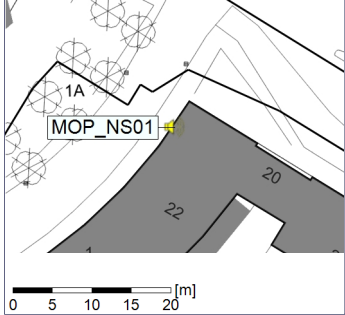

Noise Time Related Diagram

○○○○ MOP_NS01

Project: Kronos Sydhavnen
Construction: Mozarts Plads
Location: N-V

05/04/2020
06/04/2020

Plan View

Remarks

...

Noise Time Related Diagram