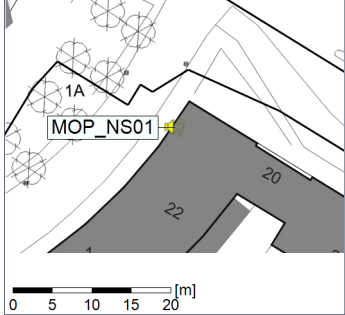

Remarks

...

Noise Time Related Diagram

01/04/2020
02/04/2020

○○○○ MOP_NS01

Project: Kronos Sydhavnen
Construction: Mozarts Plads
Location: N-V

02/04/2020
03/04/2020

Plan View