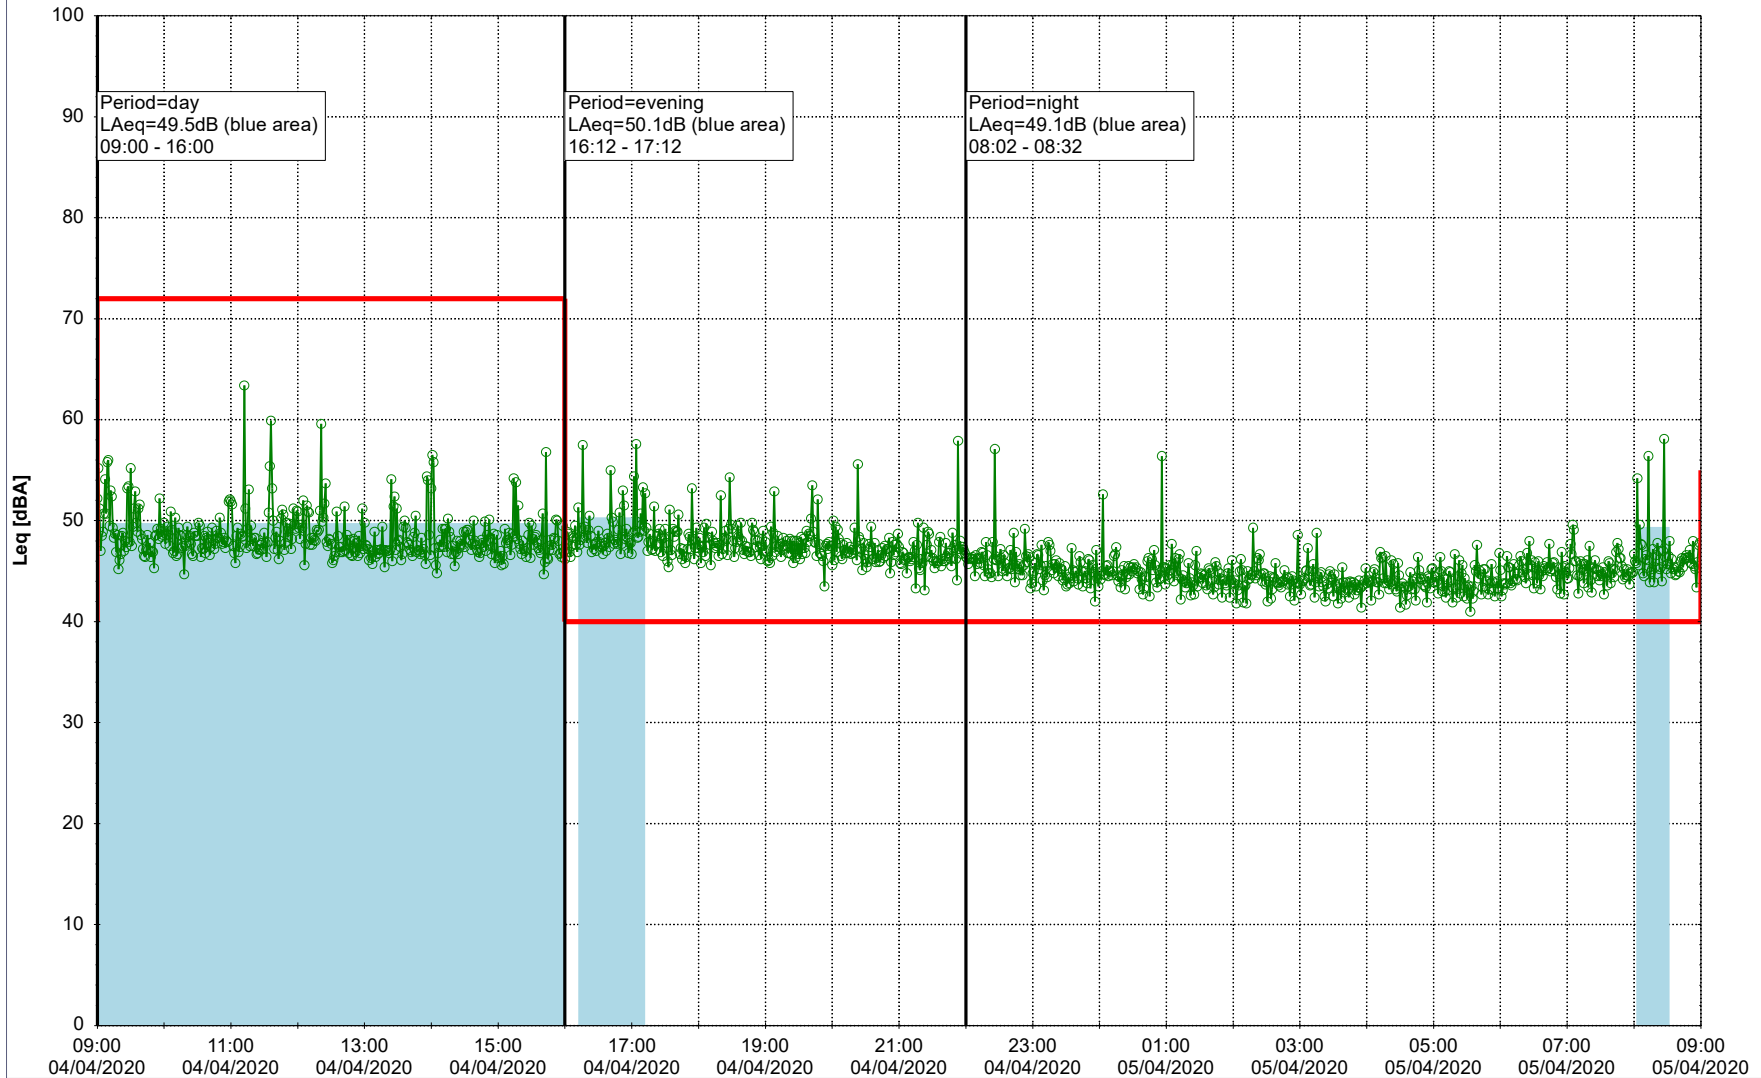

...

Noise Time Related Diagram

○○○○ MOP_NS01

Project: Kronos Sydhavnen
Construction: Mozarts Plads
Location: N-V

04/04/2020
05/04/2020

Plan View

Remarks

...

Noise Time Related Diagram

○○○○ MOP_NS01

Project: Kronos Sydhavnen
Construction: Mozarts Plads
Location: N-V

05/04/2020
06/04/2020

Plan View

Remarks

...

Noise Time Related Diagram