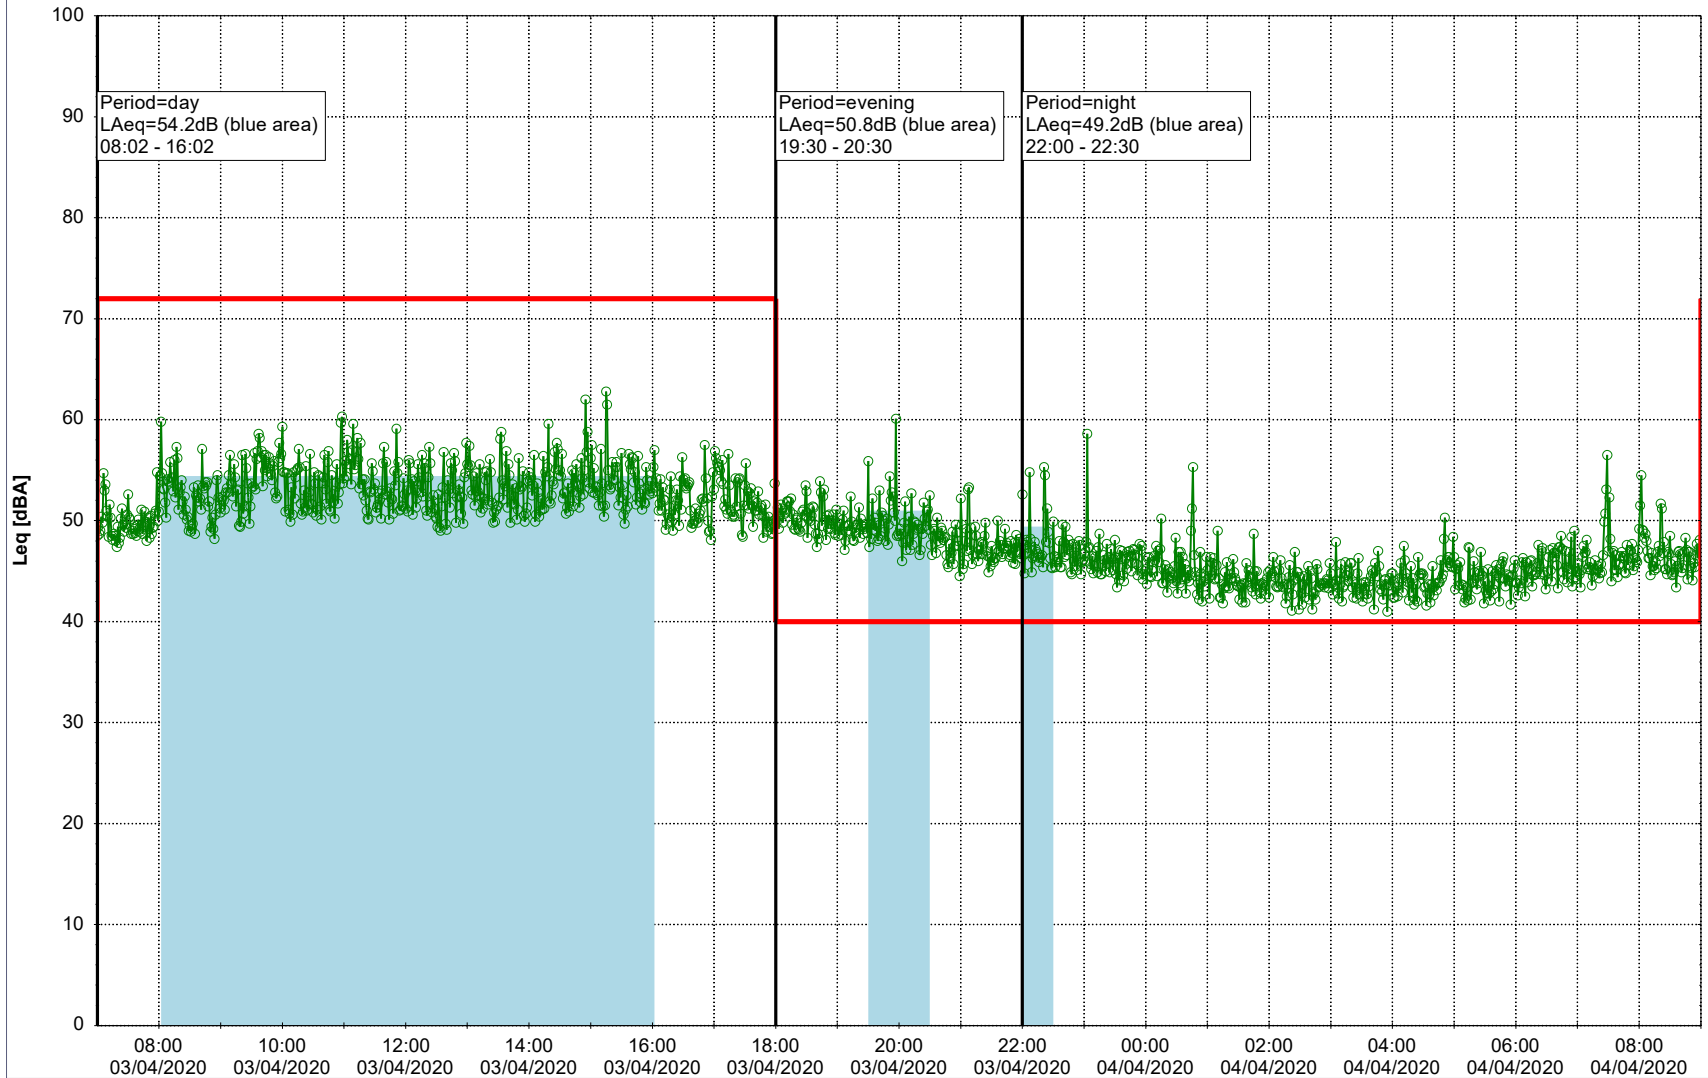

Noise Time Related Diagram

○○○○ MOP_NS01