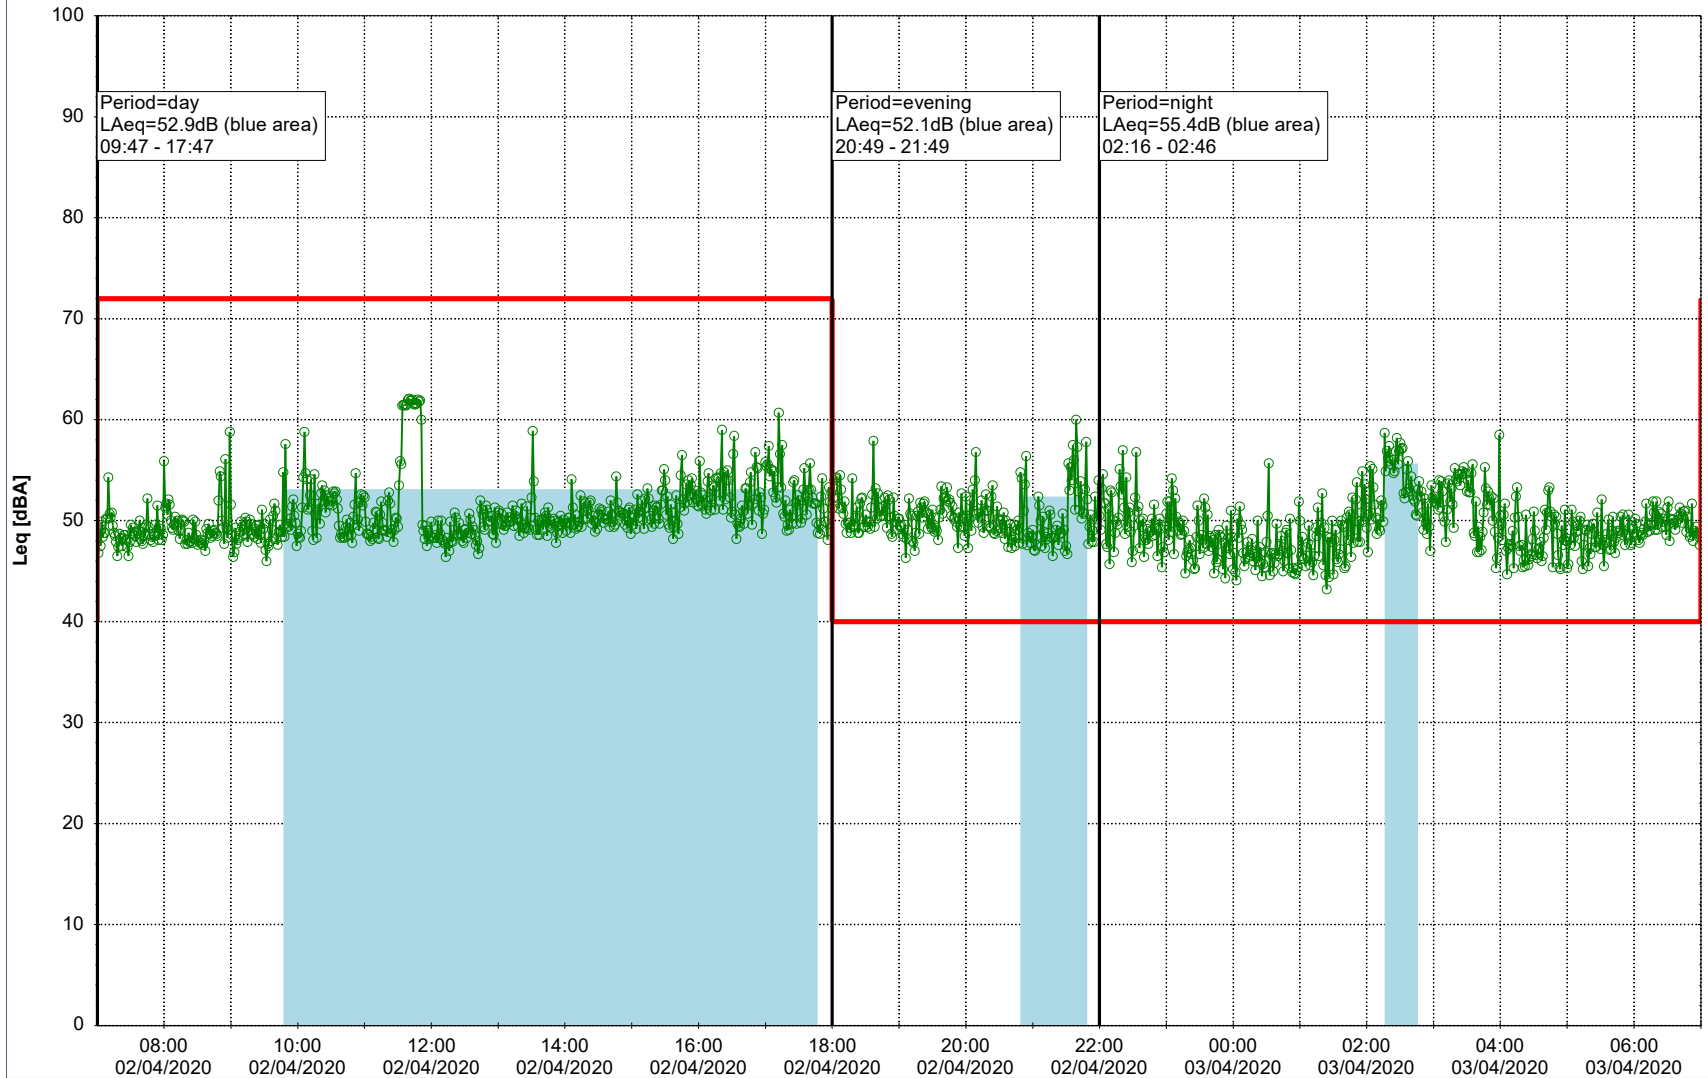

Remarks

...

Noise Time Related Diagram

01/04/2020
02/04/2020

○○○○ MOP_NS01

Project: Kronos Sydhavnen
Construction: Mozarts Plads
Location: N-V

02/04/2020
03/04/2020

Plan View

Remarks

...

Noise Time Related Diagram

○○○ MOP_NS01

Project: Kronos Sydhavnen
Construction: Mozarts Plads
Location: N-V

03/04/2020
04/04/2020

Plan View

Remarks