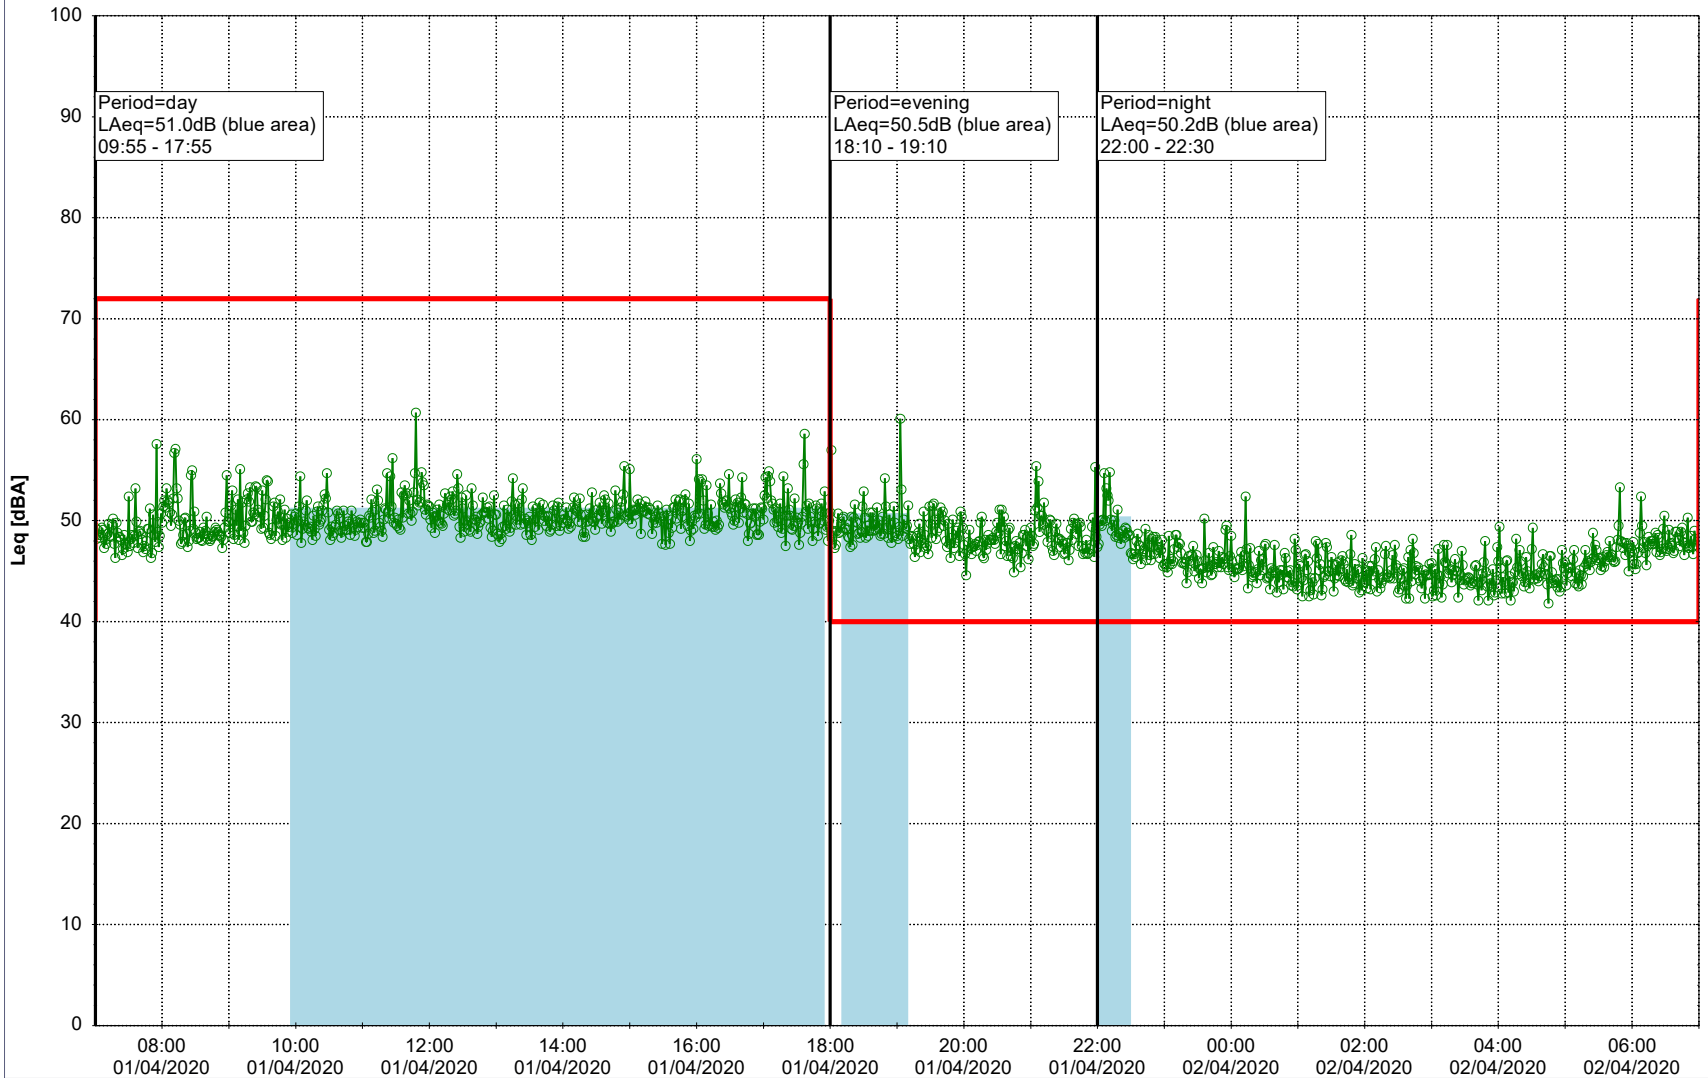

Plan View

Remarks

...

Noise Time Related Diagram

31/03/2020
01/04/2020

○○○○ MOP_NS01

Project: Kronos Sydhavnen
Construction: Mozarts Plads
Location: N-V

Plan View

Remarks

...

Noise Time Related Diagram

01/04/2020
02/04/2020

○○○○ MOP_NS01

Project: Kronos Sydhavnen
Construction: Mozarts Plads
Location: N-V

02/04/2020
03/04/2020

Plan View