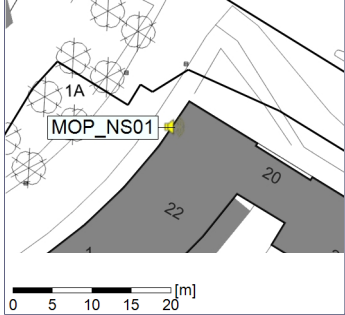

Plan View

Remarks

...

Noise Time Related Diagram

31/03/2020
01/04/2020

○○○○ MOP_NS01

Project: Kronos Sydhavnen
Construction: Mozarts Plads
Location: N-V

Plan View