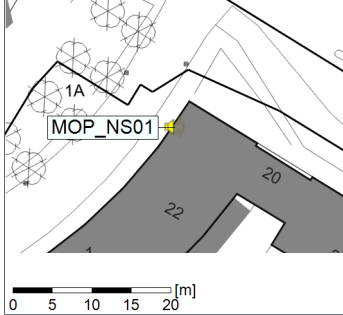

...

Noise Time Related Diagram

○○○○ MOP_NS01

Project: Kronos Sydhavnen
Construction: Mozarts Plads
Location: N-V

04/04/2020
05/04/2020

Plan View

Remarks

...