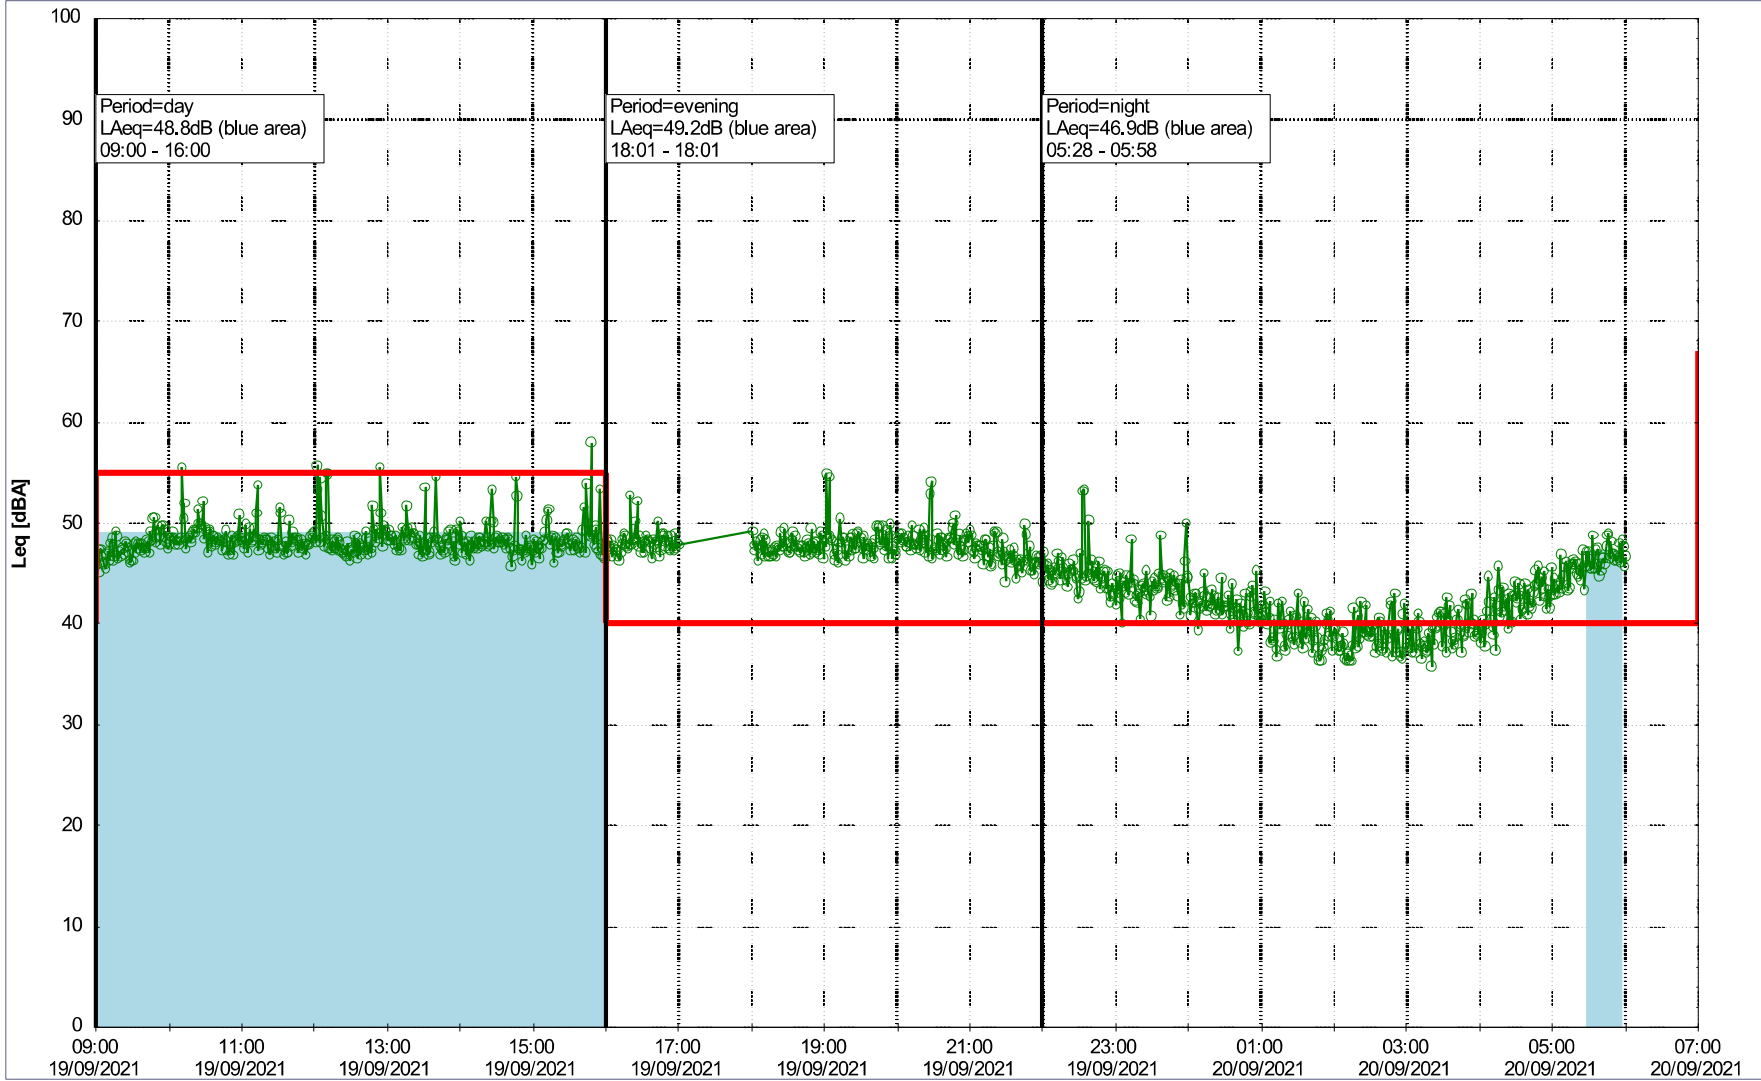

Noise Time Related Diagram

18/09/2021
19/09/2021

SLU_NS01

Project: Kronos Sydhavnen
Construction: Sluseholmen
Location: N-V

Plan View

Remarks

...

Noise Time Related Diagram

19/09/2021
20/09/2021

○○○○ SLU_NS01

Project: Kronos Sydhavnen
Construction: Sluseholmen
Location: N-V

Plan View

Noise Time Related Diagram

20/09/2021
21/09/2021

○○○○ SLU_NS01

0 5 10 15 20 [m]