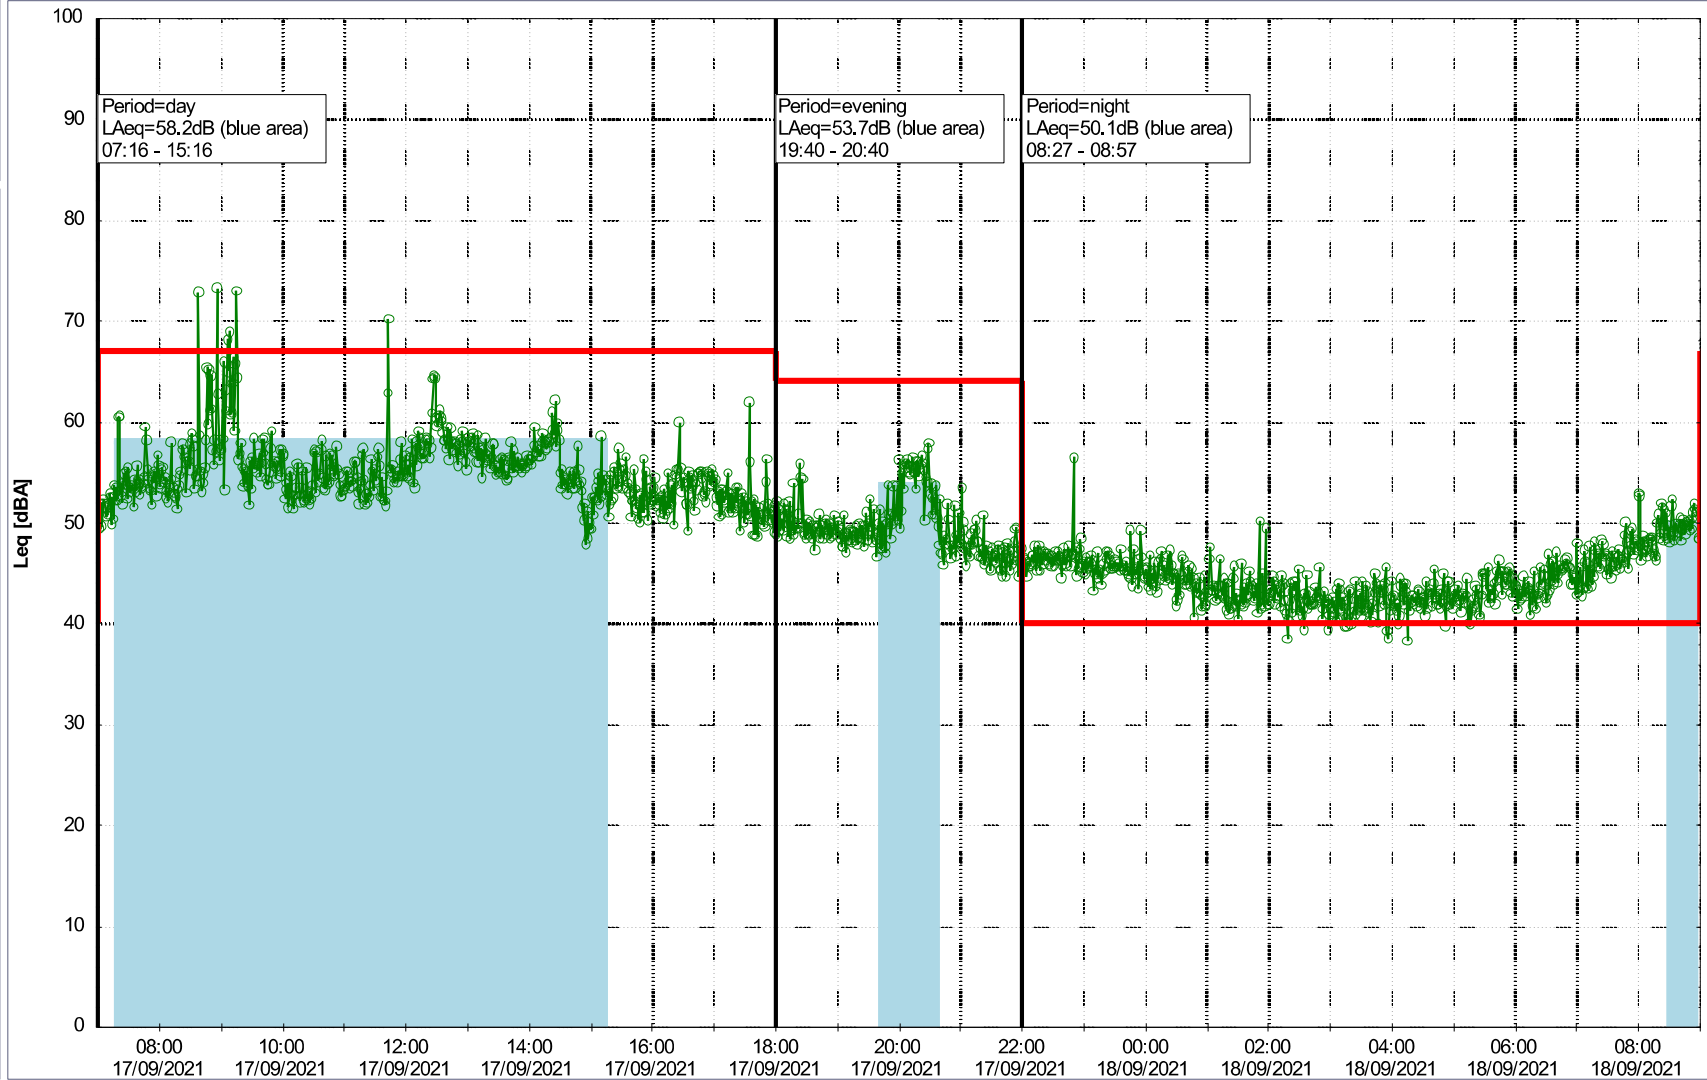

Project: Kronos Sydhavnen
Construction: Sluseholmen
Location: N-V

Plan View

Noise Time Related Diagram

16/09/2021
17/09/2021

SLU_NS01

0 5 10 15 20 [m]

Remarks

Project: Kronos Sydhavnen
Construction: Sluseholmen
Location: N-V

Plan View

Remarks

Noise Time Related Diagram

17/09/2021
18/09/2021

SLU_NS01

Project: Kronos Sydhavnen
Construction: Sluseholmen
Location: N-V

Plan View

Remarks

Noise Time Related Diagram

18/09/2021
19/09/2021

SLU_NS01

Project: Kronos Sydhavnen
Construction: Sluseholmen
Location: N-V

Plan View

Remarks

...

Noise Time Related Diagram

19/09/2021
20/09/2021

○○○○ SLU_NS01

Project: Kronos Sydhavnen
Construction: Sluseholmen
Location: N-V

Plan View

Noise Time Related Diagram

20/09/2021
21/09/2021

○○○○ SLU_NS01

0 5 10 15 20 [m]