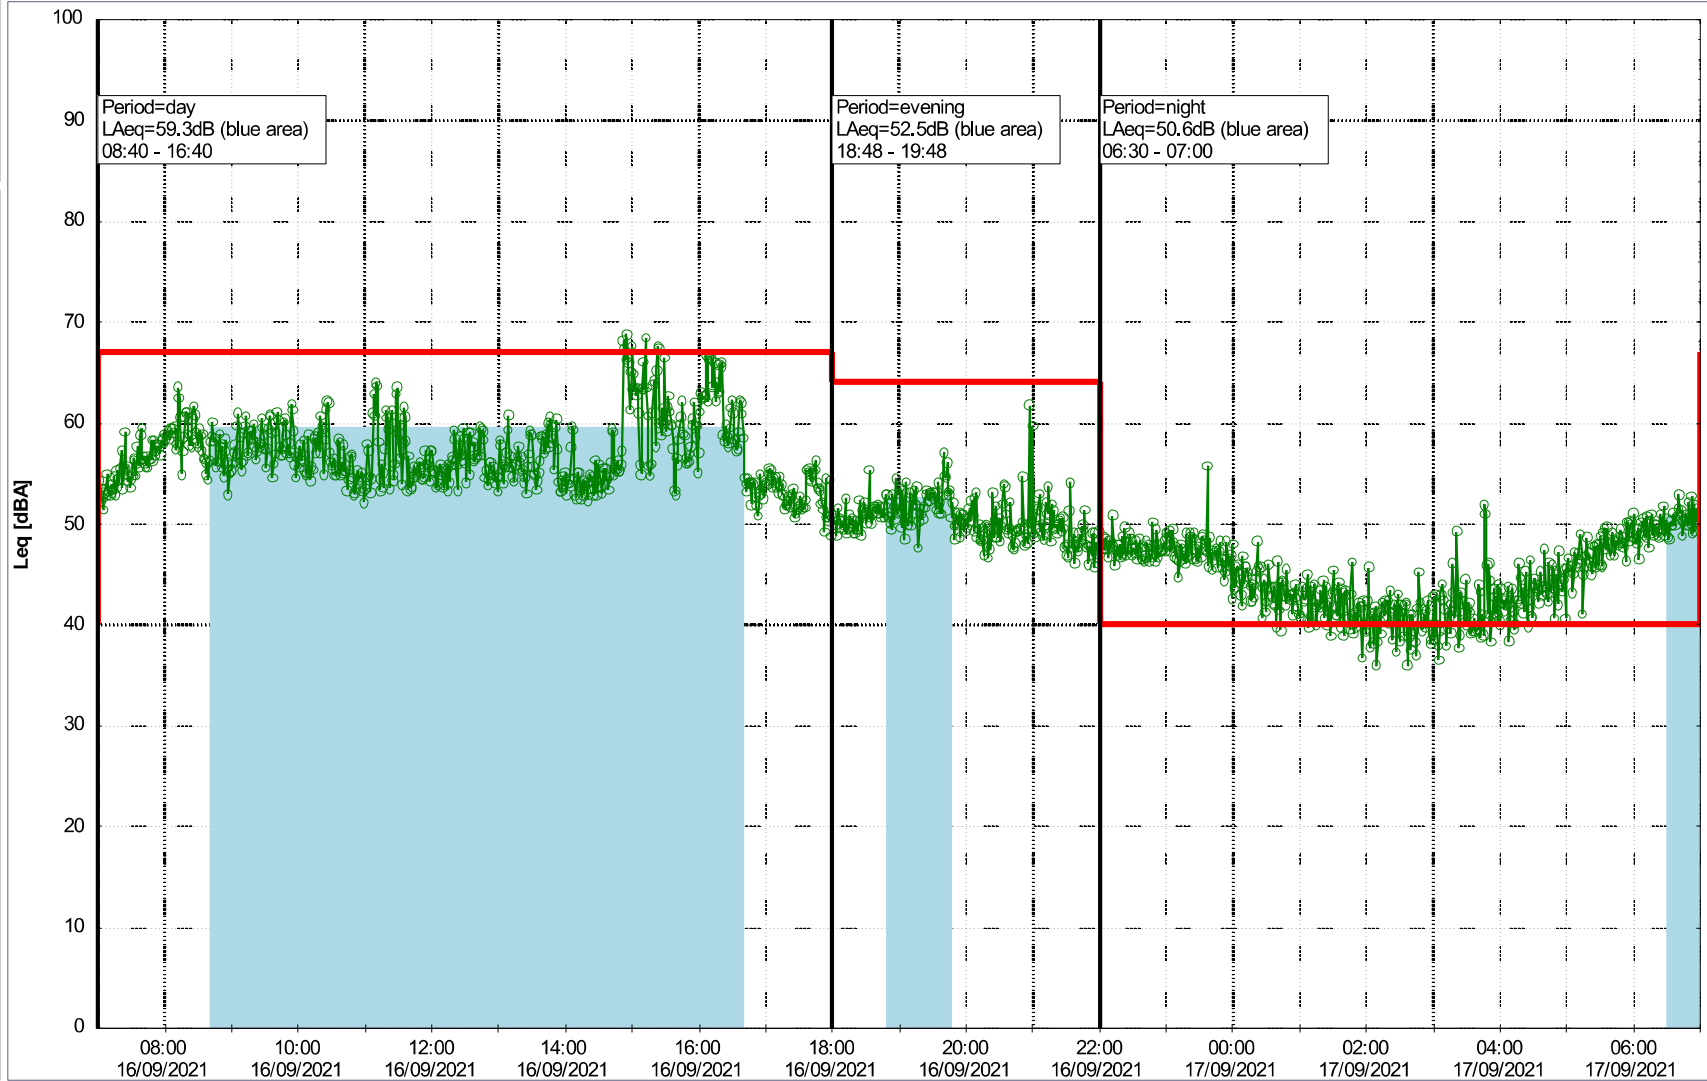

Project: Kronos Sydhavnen
Construction: Sluseholmen
Location: N-V

Plan View

Noise Time Related Diagram

16/09/2021
17/09/2021

SLU_NS01

0 5 10 15 20 [m]

Remarks

Project: Kronos Sydhavnen
Construction: Sluseholmen
Location: N-V

Plan View

Remarks

Noise Time Related Diagram

17/09/2021
18/09/2021

SLU_NS01

Project: Kronos Sydhavnen
Construction: Sluseholmen
Location: N-V

Plan View

Remarks

Noise Time Related Diagram

18/09/2021
19/09/2021

SLU_NS01

Project: Kronos Sydhavnen
Construction: Sluseholmen
Location: N-V

Plan View

Remarks

...

Noise Time Related Diagram

19/09/2021
20/09/2021

○○○○ SLU_NS01

Project: Kronos Sydhavnen
Construction: Sluseholmen
Location: N-V

Plan View

Noise Time Related Diagram

20/09/2021
21/09/2021

○○○○ SLU_NS01

0 5 10 15 20 [m]