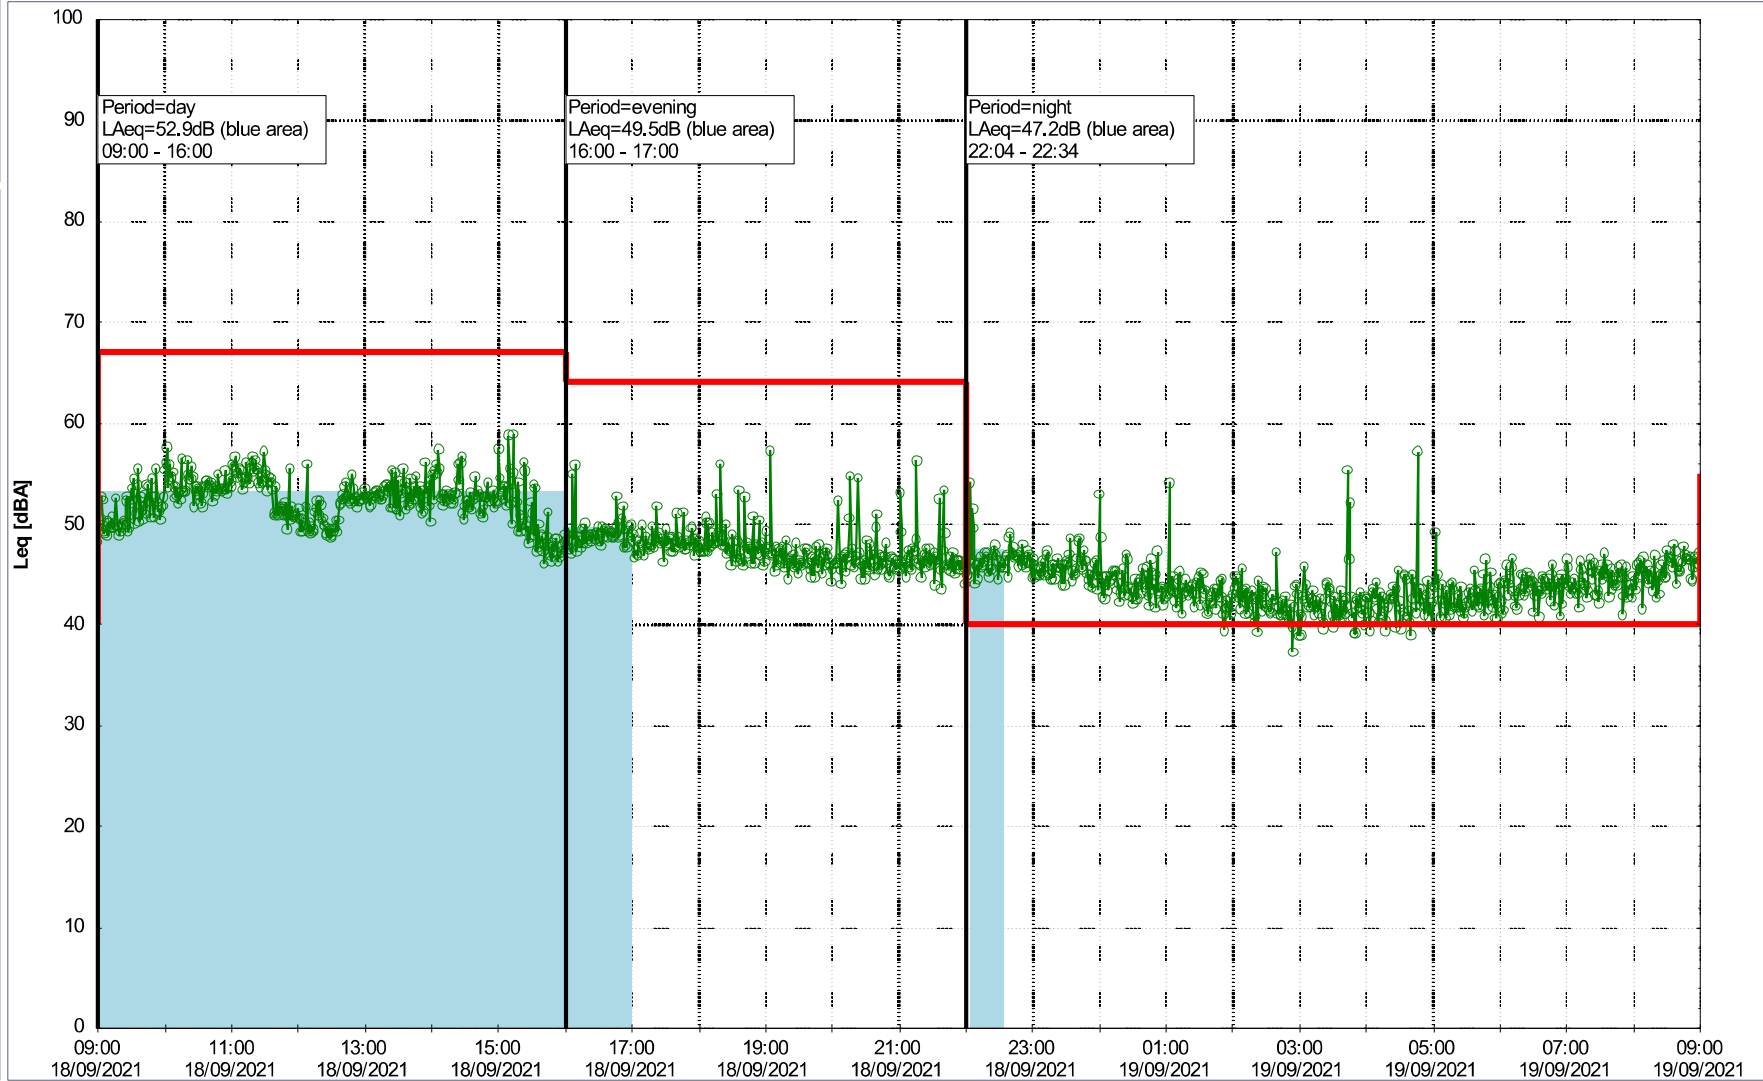

Project: Kronos Sydhavnen
Construction: Sluseholmen
Location: N-V

Plan View

Noise Time Related Diagram

16/09/2021
17/09/2021

SLU_NS01

0 5 10 15 20 [m]

Remarks

Project: Kronos Sydhavnen
Construction: Sluseholmen
Location: N-V

Plan View

Remarks

Noise Time Related Diagram

17/09/2021
18/09/2021

SLU_NS01

Project: Kronos Sydhavnen
Construction: Sluseholmen
Location: N-V

Plan View

Remarks

Noise Time Related Diagram

18/09/2021
19/09/2021

SLU_NS01

Project: Kronos Sydhavnen
Construction: Sluseholmen
Location: N-V

Plan View

Remarks

...

Noise Time Related Diagram

19/09/2021
20/09/2021

○○○○ SLU_NS01

Project: Kronos Sydhavnen
Construction: Sluseholmen
Location: N-V

Plan View

Noise Time Related Diagram

20/09/2021
21/09/2021

○○○○ SLU_NS01

0 5 10 15 20 [m]