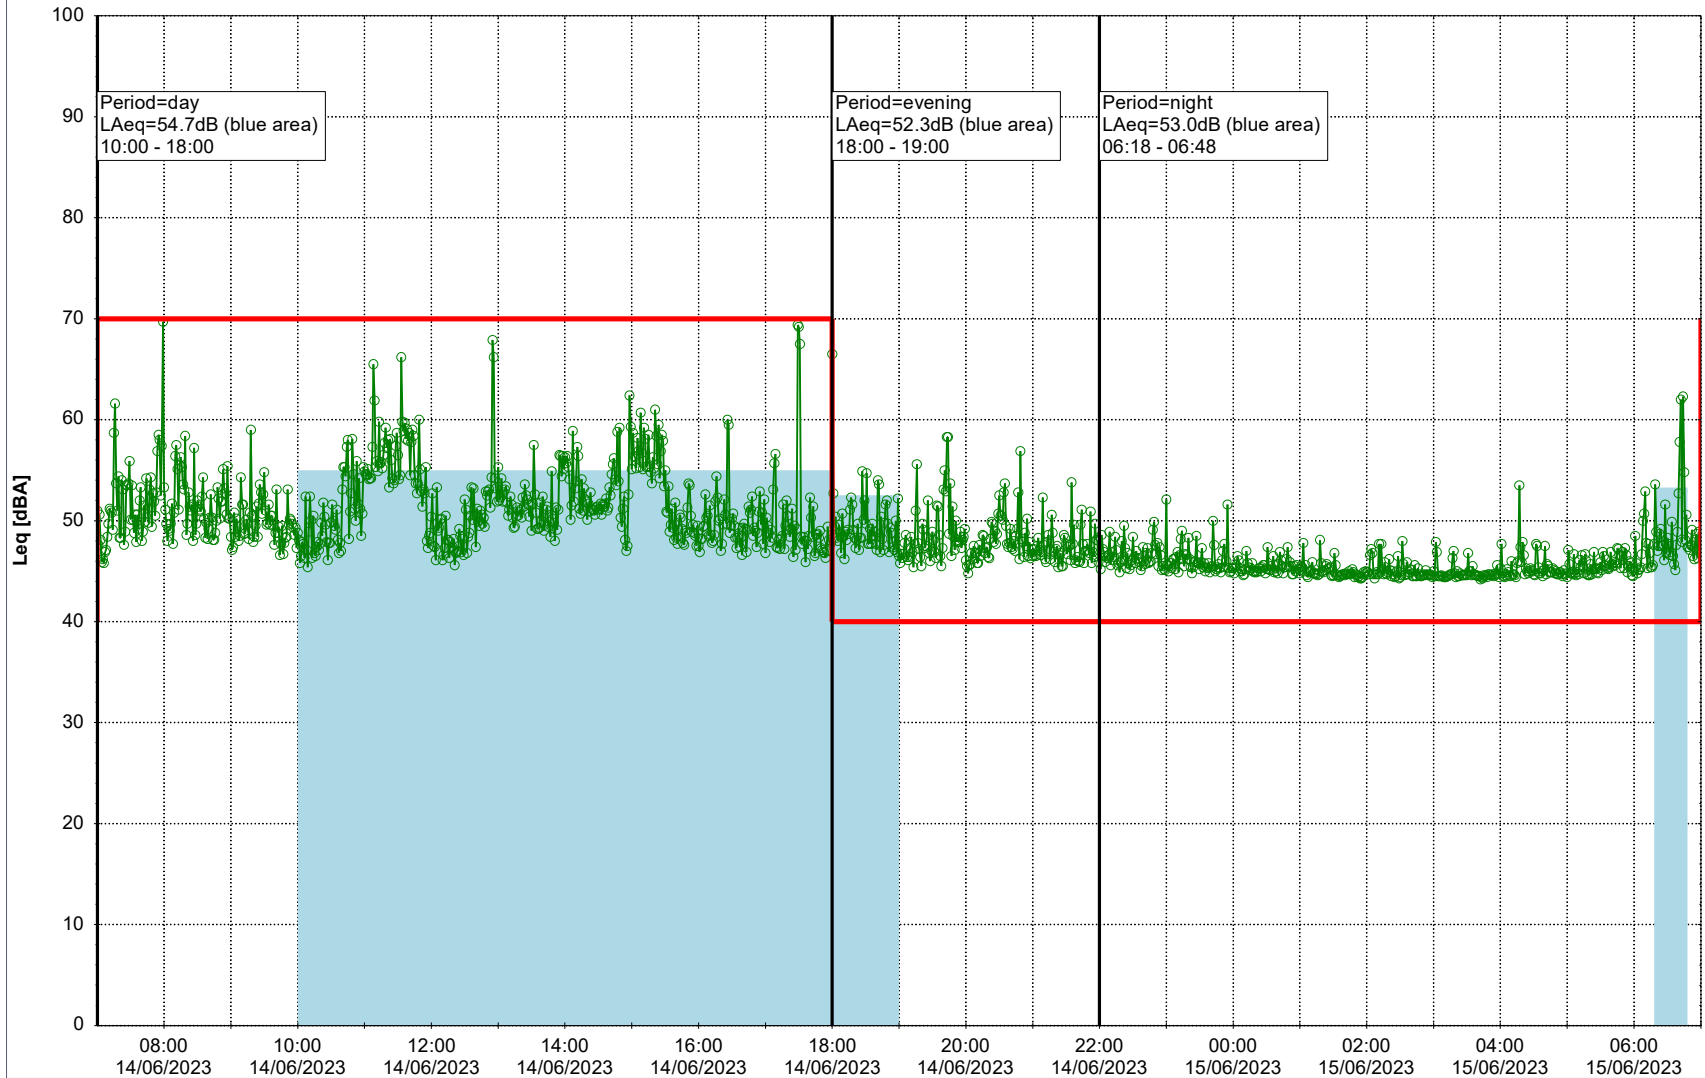

Noise Time Related Diagram

14/06/2023
15/06/2023

○○○○ MOP_NS01