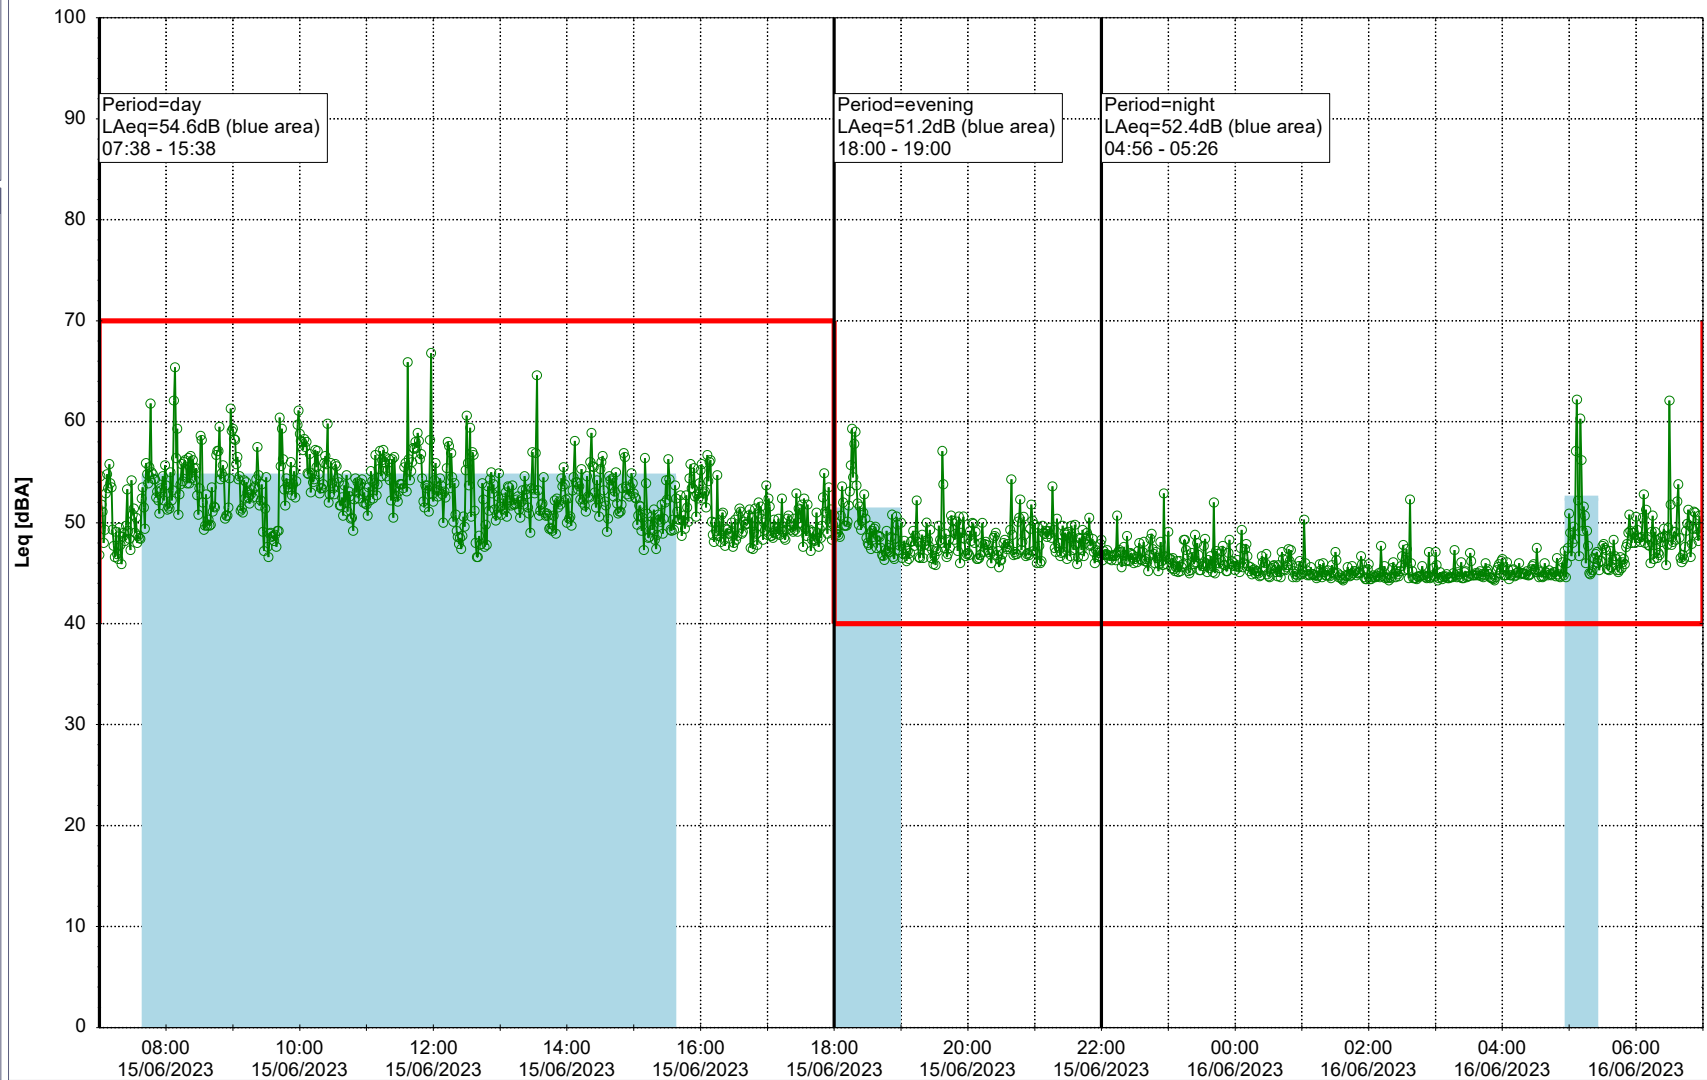

Noise Time Related Diagram

○○○○ MOP_NS01