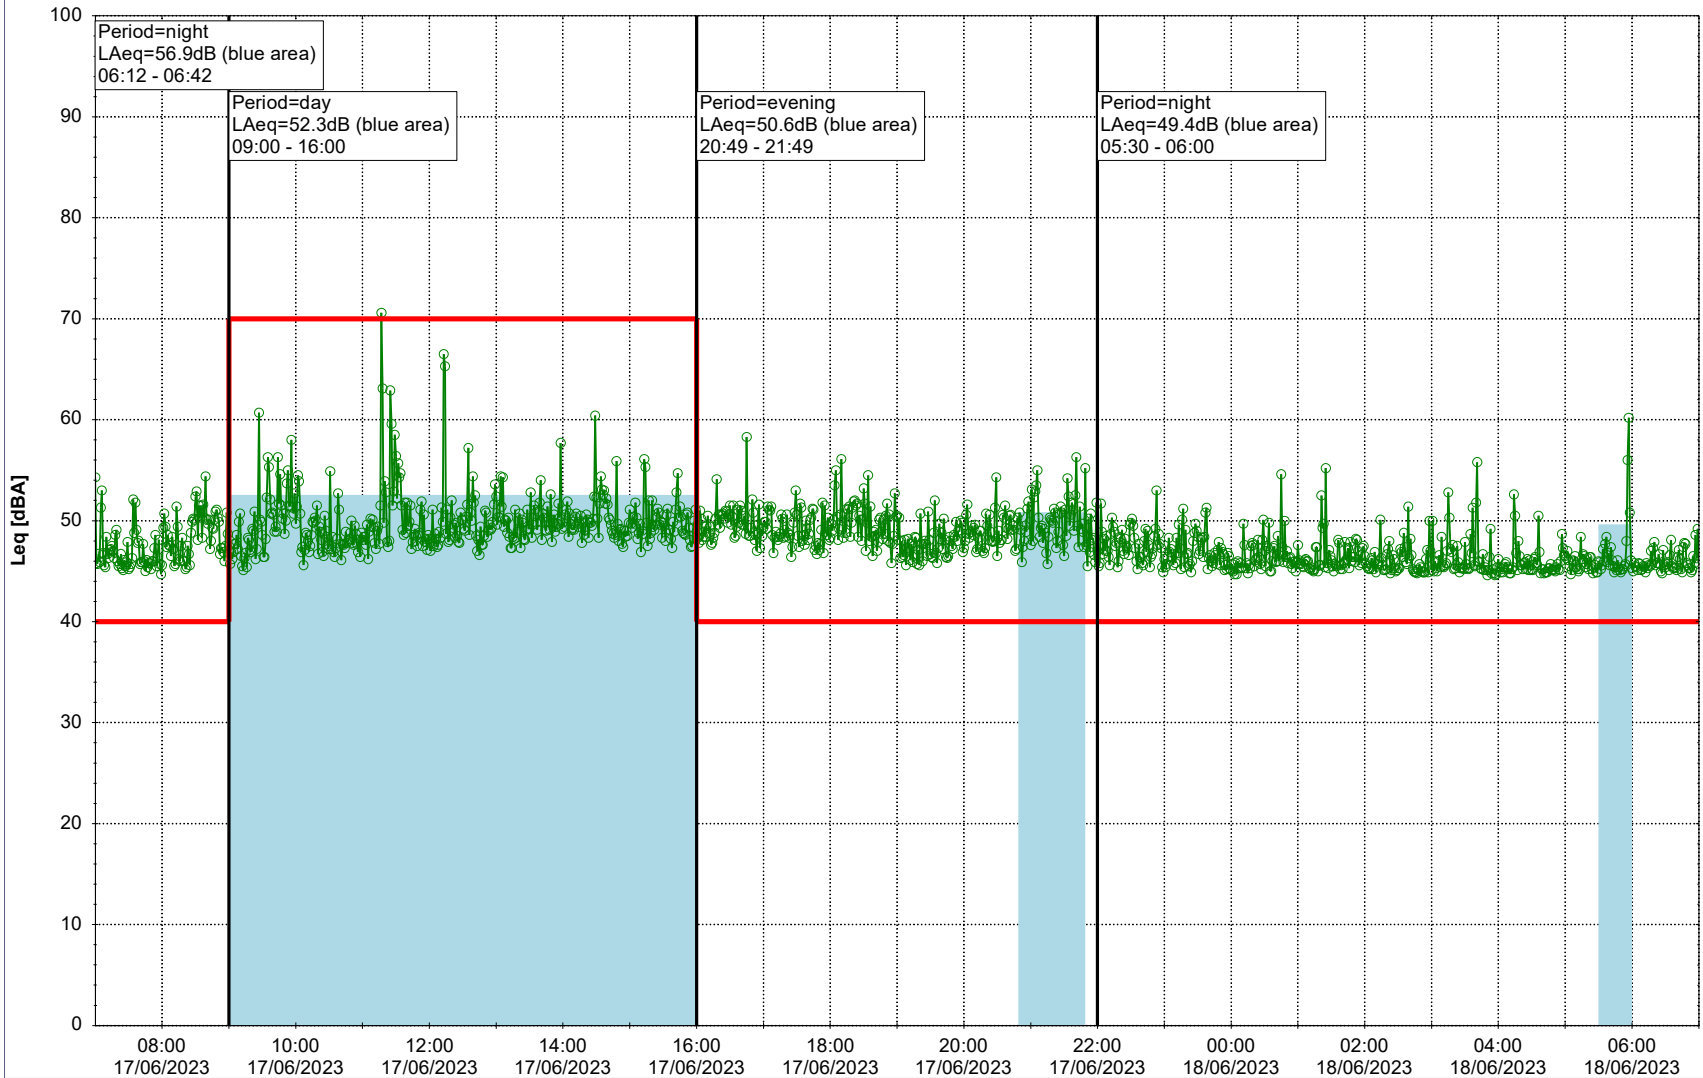

Noise Time Related Diagram

17/06/2023
18/06/2023

○○○○ MOP_NS01