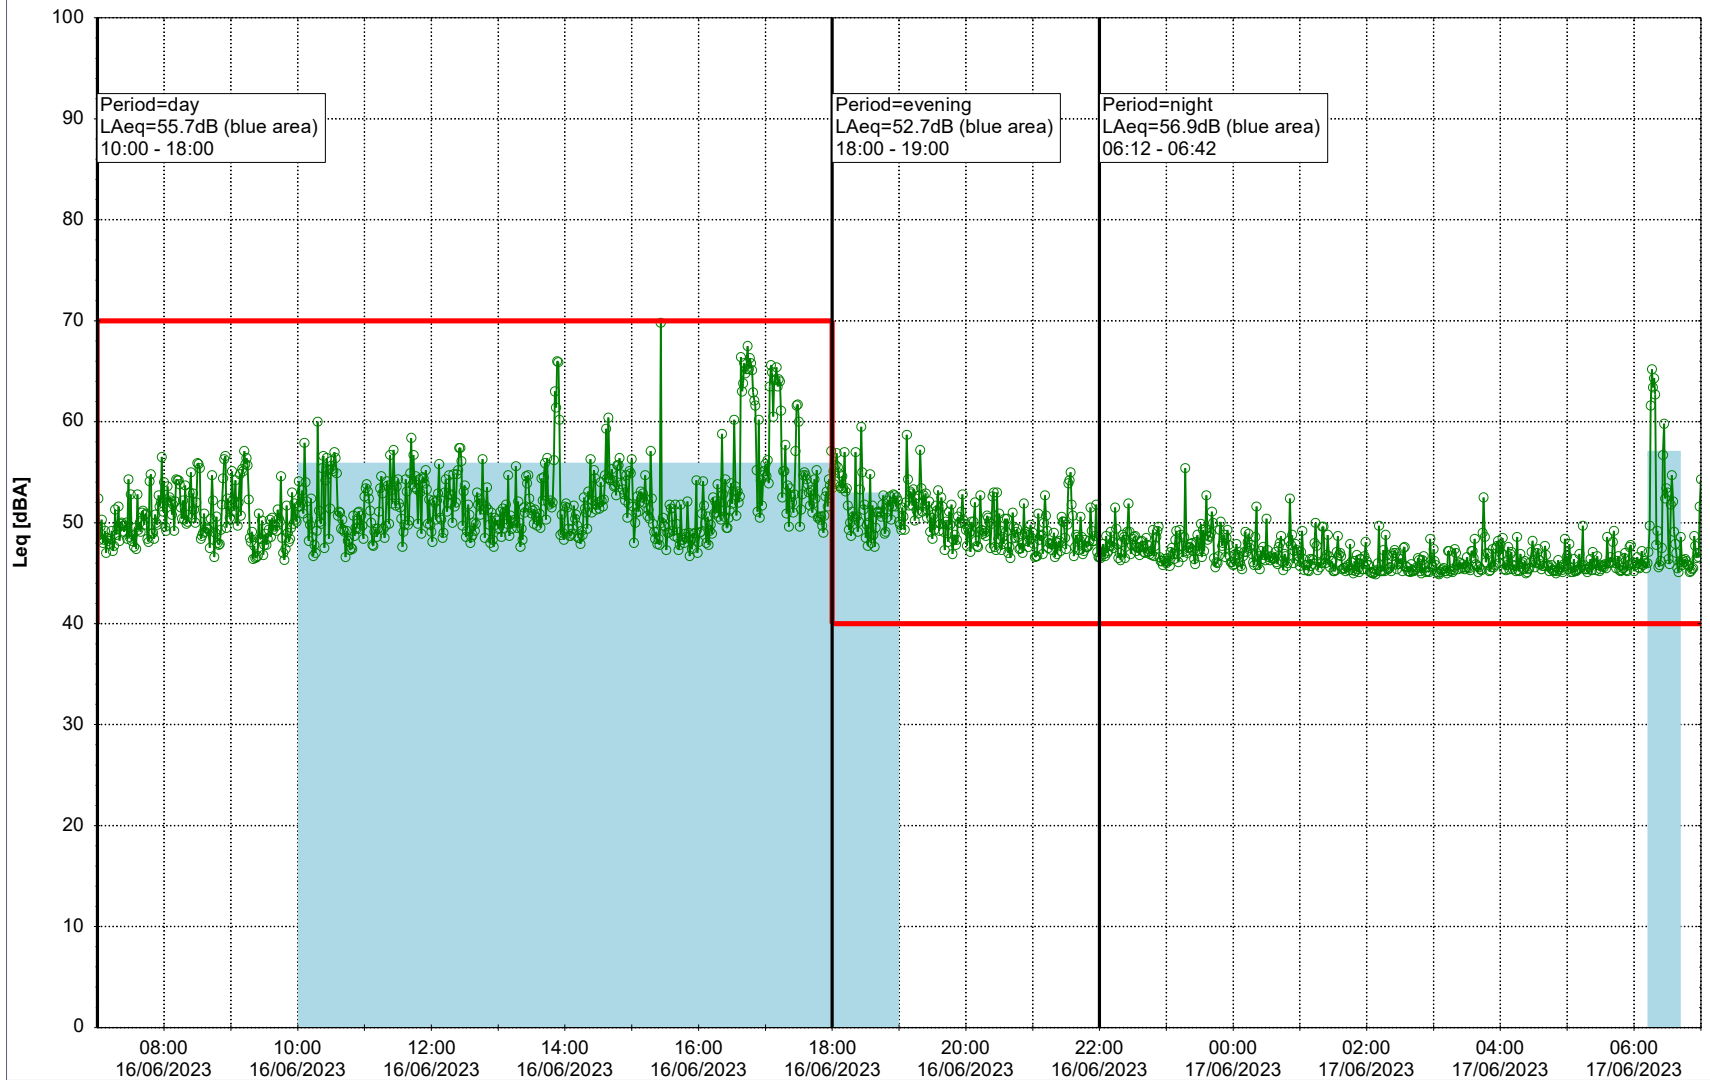

Noise Time Related Diagram

16/06/2023
17/06/2023

○○○○ MOP_NS01