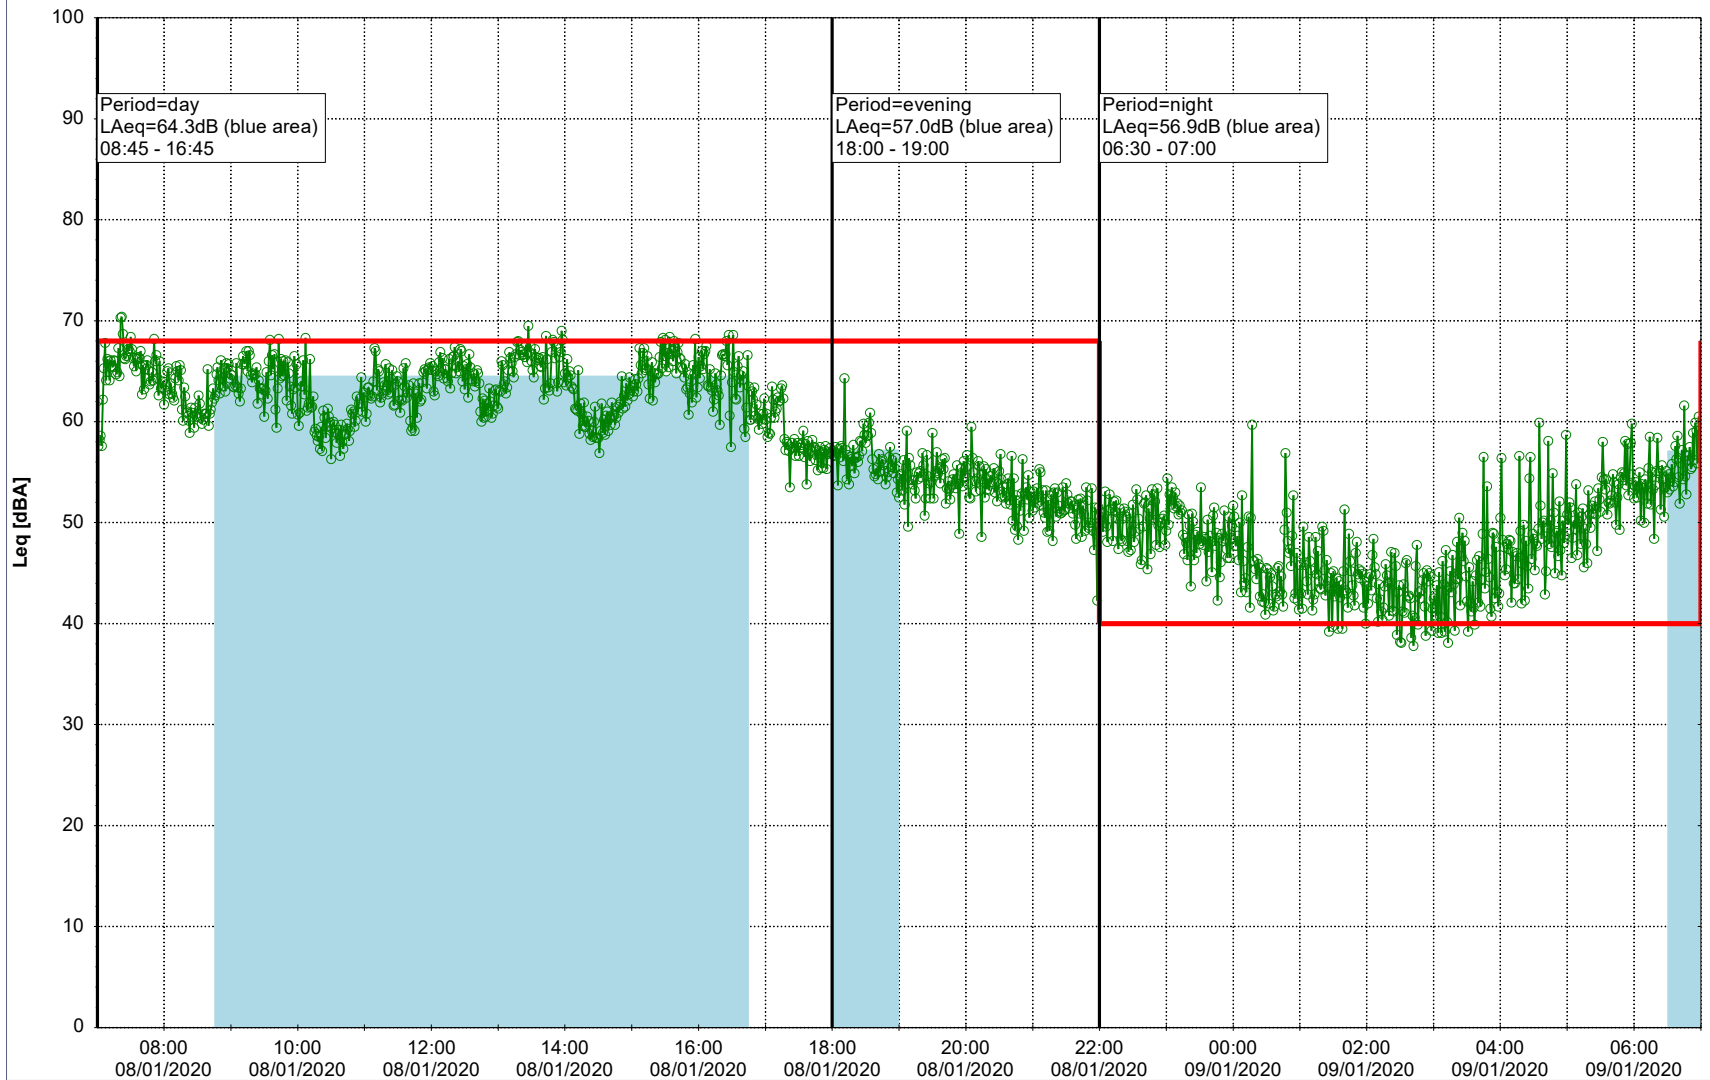

Plan View

Remarks

...

Noise Time Related Diagram

07/01/2020
08/01/2020

○ ○ ○ ○ HOL_NS01

Project: Kronos Sydhavnen
Construction: Havneholmen
Location: N-V

Plan View

Remarks

...

Noise Time Related Diagram

08/01/2020
09/01/2020

○ ○ ○ ○ HOL_NS01

Project: Kronos Sydhavnen
Construction: Havneholmen
Location: N-V

Plan View

Remarks

...

Noise Time Related Diagram

09/01/2020
10/01/2020

○ ○ ○ ○ HOL_NS01

Project: Kronos Sydhavnen
Construction: Havneholmen
Location: N-V

Plan View

Remarks

...

Noise Time Related Diagram

10/01/2020
11/01/2020

○ ○ ○ ○ HOL_NS01

Project: Kronos Sydhavnen
Construction: Havneholmen
Location: N-V

Plan View

Remarks

...

Noise Time Related Diagram