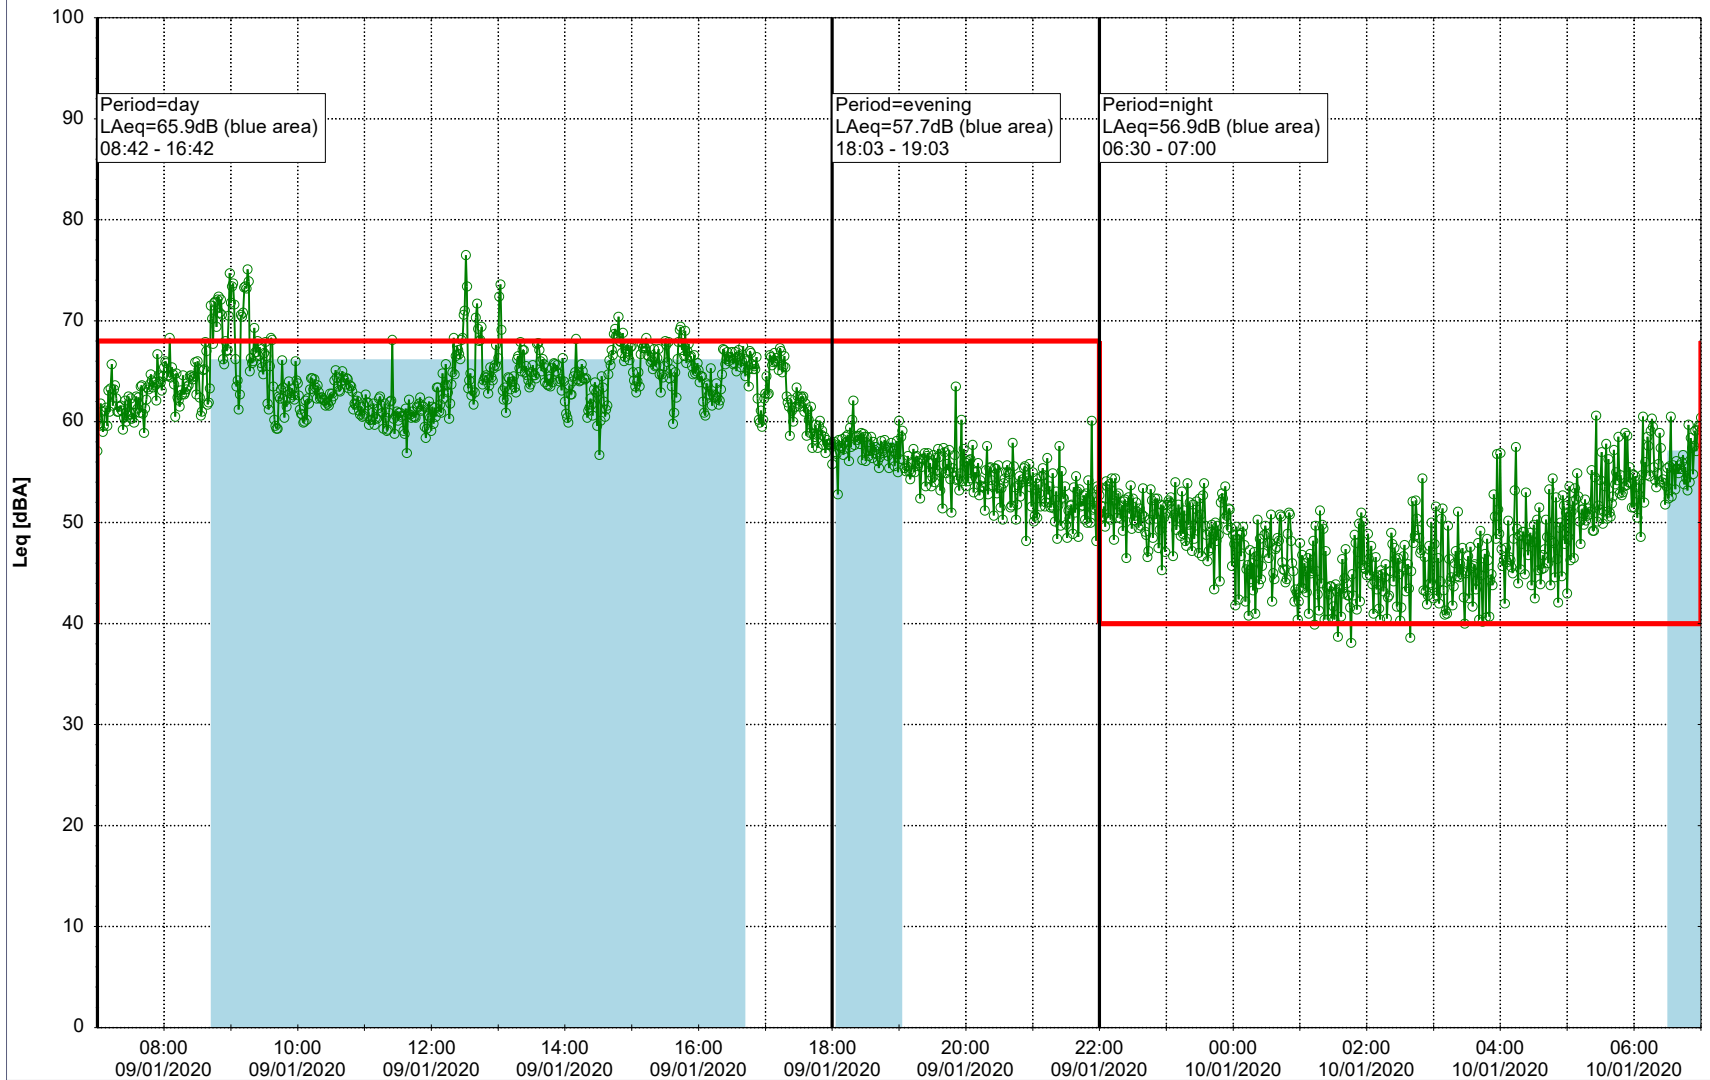

Remarks

...

Noise Time Related Diagram

08/01/2020
09/01/2020

○ ○ ○ ○ HOL_NS01

Project: Kronos Sydhavnen
Construction: Havneholmen
Location: N-V

Plan View

Remarks

...

Noise Time Related Diagram

09/01/2020
10/01/2020

○ ○ ○ ○ HOL_NS01

Project: Kronos Sydhavnen
Construction: Havneholmen
Location: N-V

Plan View

Remarks

...

Noise Time Related Diagram

10/01/2020
11/01/2020

○ ○ ○ ○ HOL_NS01

Project: Kronos Sydhavnen
Construction: Havneholmen
Location: N-V

Plan View

Remarks

...

Noise Time Related Diagram

11/01/2020
12/01/2020

○ ○ ○ ○ HOL_NS01

Project: Kronos Sydhavnen
Construction: Havneholmen
Location: N-V

12/01/2020
13/01/2020

Plan View

Remarks

...

Noise Time Related Diagram