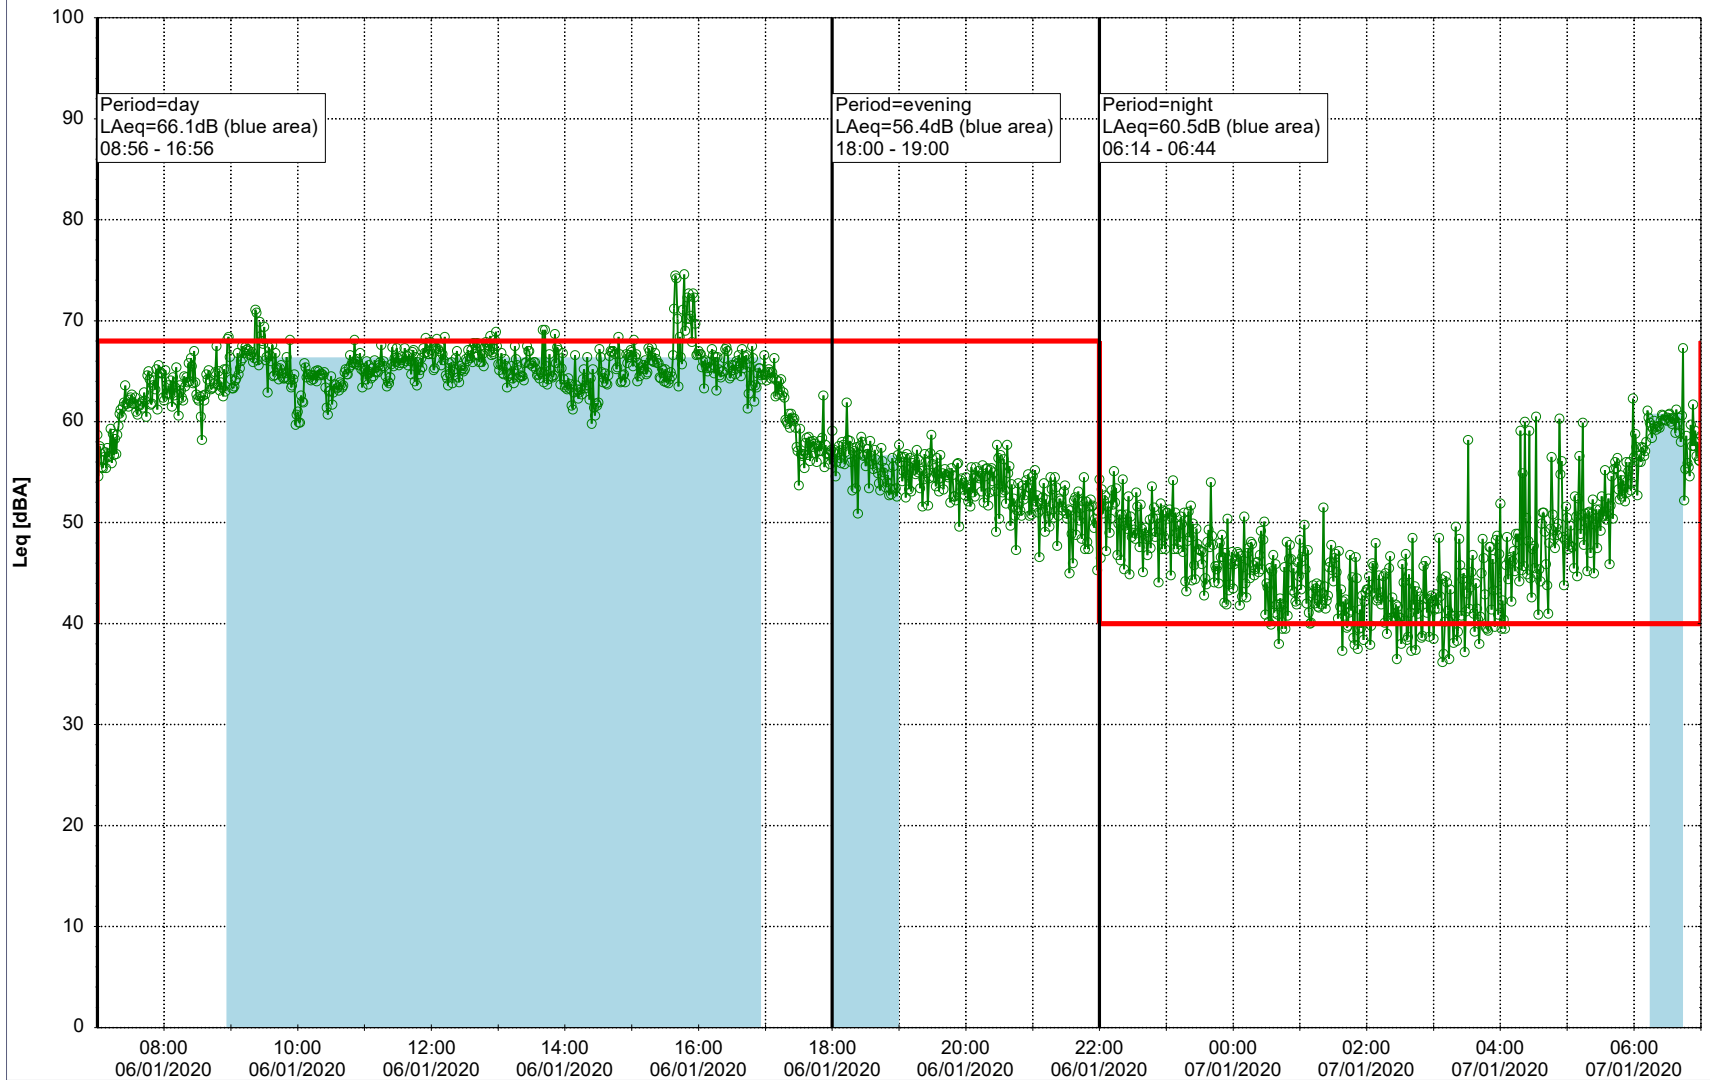

Noise Time Related Diagram

06/01/2020
07/01/2020

○ ○ ○ ○ HOL_NS01