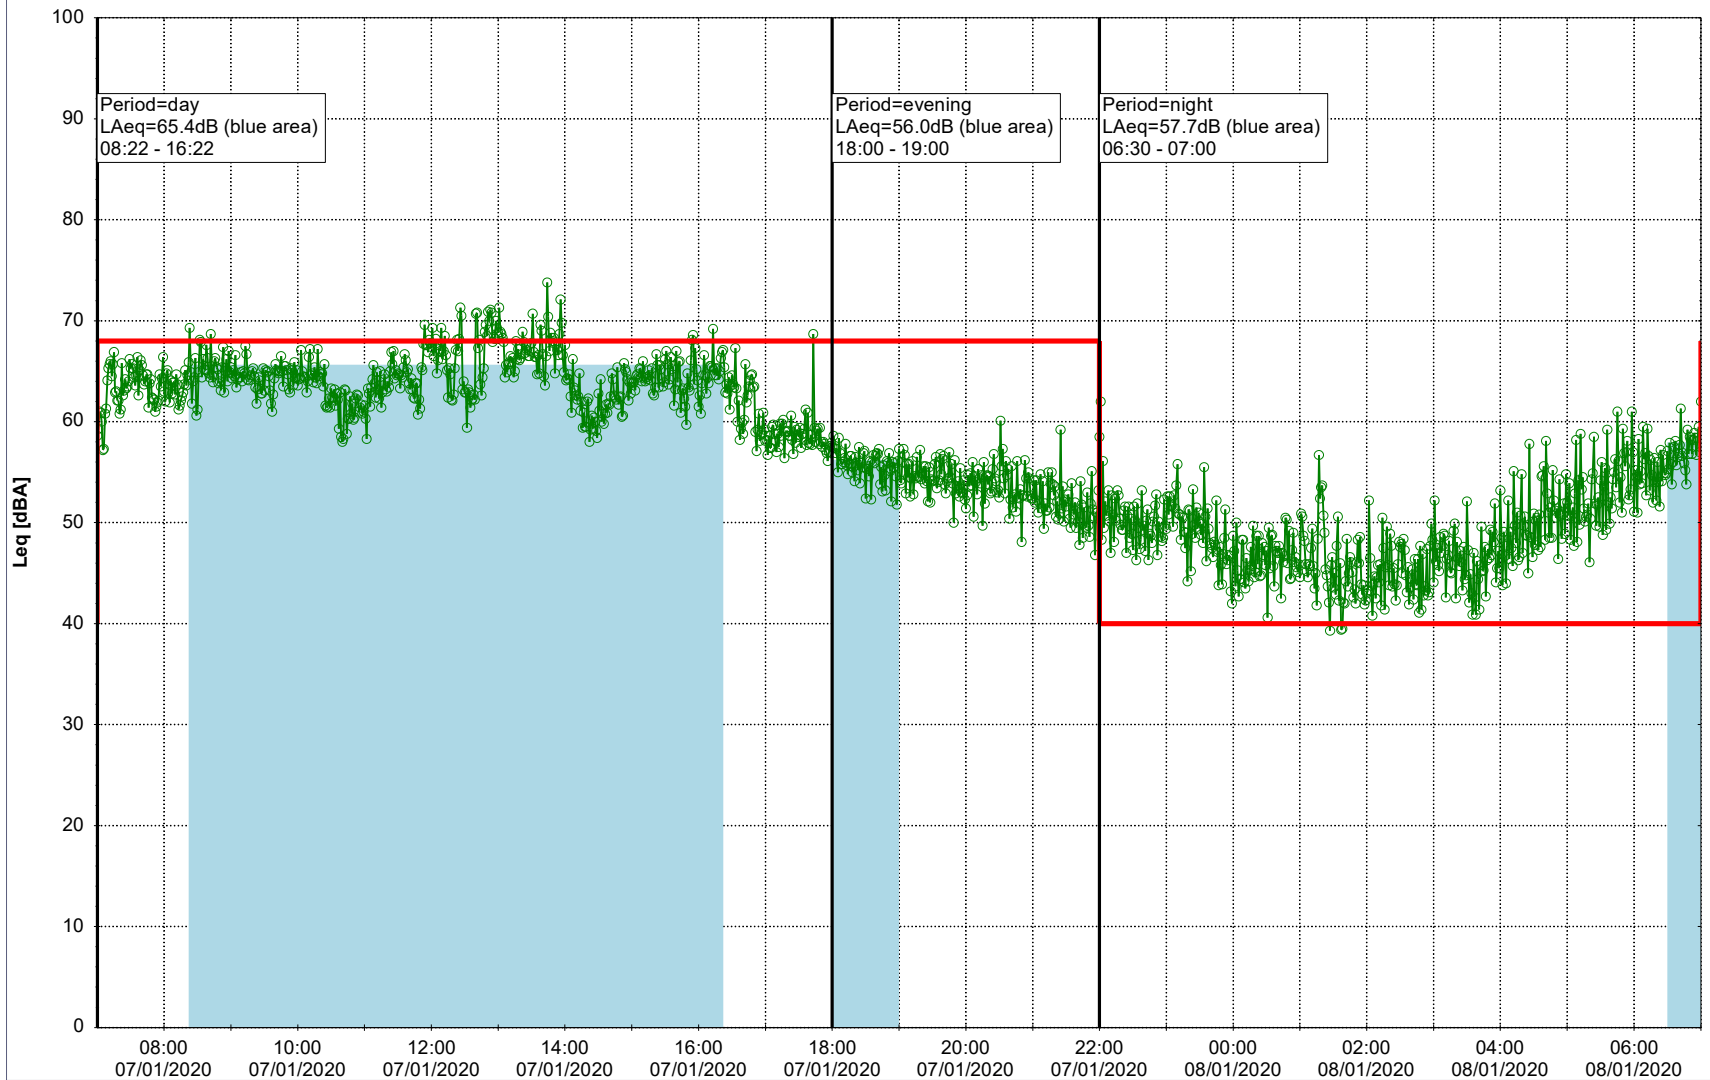

Plan View

Remarks

...

Noise Time Related Diagram

07/01/2020
08/01/2020

○ ○ ○ ○ HOL_NS01

Project: Kronos Sydhavnen
Construction: Havneholmen
Location: N-V

Plan View

Remarks

...

Noise Time Related Diagram

08/01/2020
09/01/2020

○ ○ ○ ○ HOL_NS01

Project: Kronos Sydhavnen
Construction: Havneholmen
Location: N-V

Plan View

Remarks

...

Noise Time Related Diagram

09/01/2020
10/01/2020

○ ○ ○ ○ HOL_NS01

Project: Kronos Sydhavnen
Construction: Havneholmen
Location: N-V

Plan View

Remarks

...

Noise Time Related Diagram

10/01/2020
11/01/2020

○ ○ ○ ○ HOL_NS01

Project: Kronos Sydhavnen
Construction: Havneholmen
Location: N-V

Plan View

Remarks

...

Noise Time Related Diagram