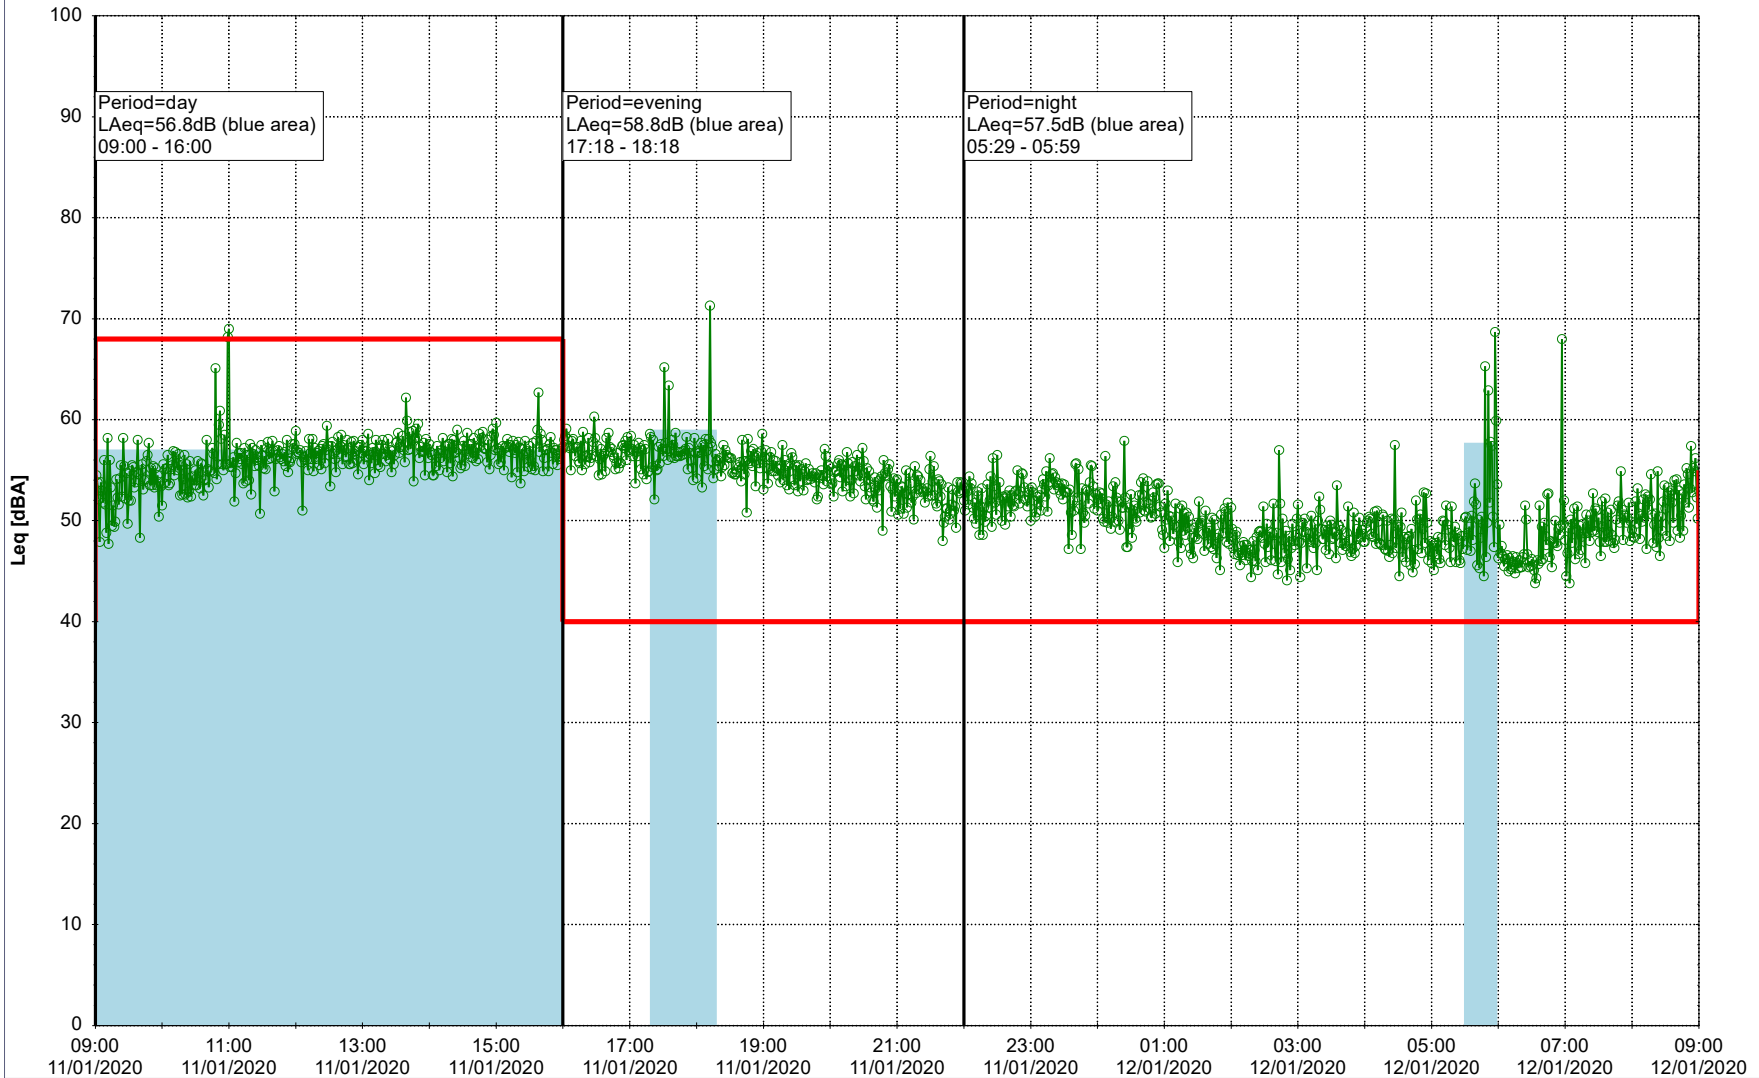

Noise Time Related Diagram

10/01/2020
11/01/2020

○ ○ ○ ○ HOL_NS01

Project: Kronos Sydhavnen
Construction: Havneholmen
Location: N-V

Plan View

Remarks

...

Noise Time Related Diagram

11/01/2020
12/01/2020

○ ○ ○ ○ HOL_NS01

Project: Kronos Sydhavnen
Construction: Havneholmen
Location: N-V

12/01/2020
13/01/2020

Plan View

Remarks

...

Noise Time Related Diagram