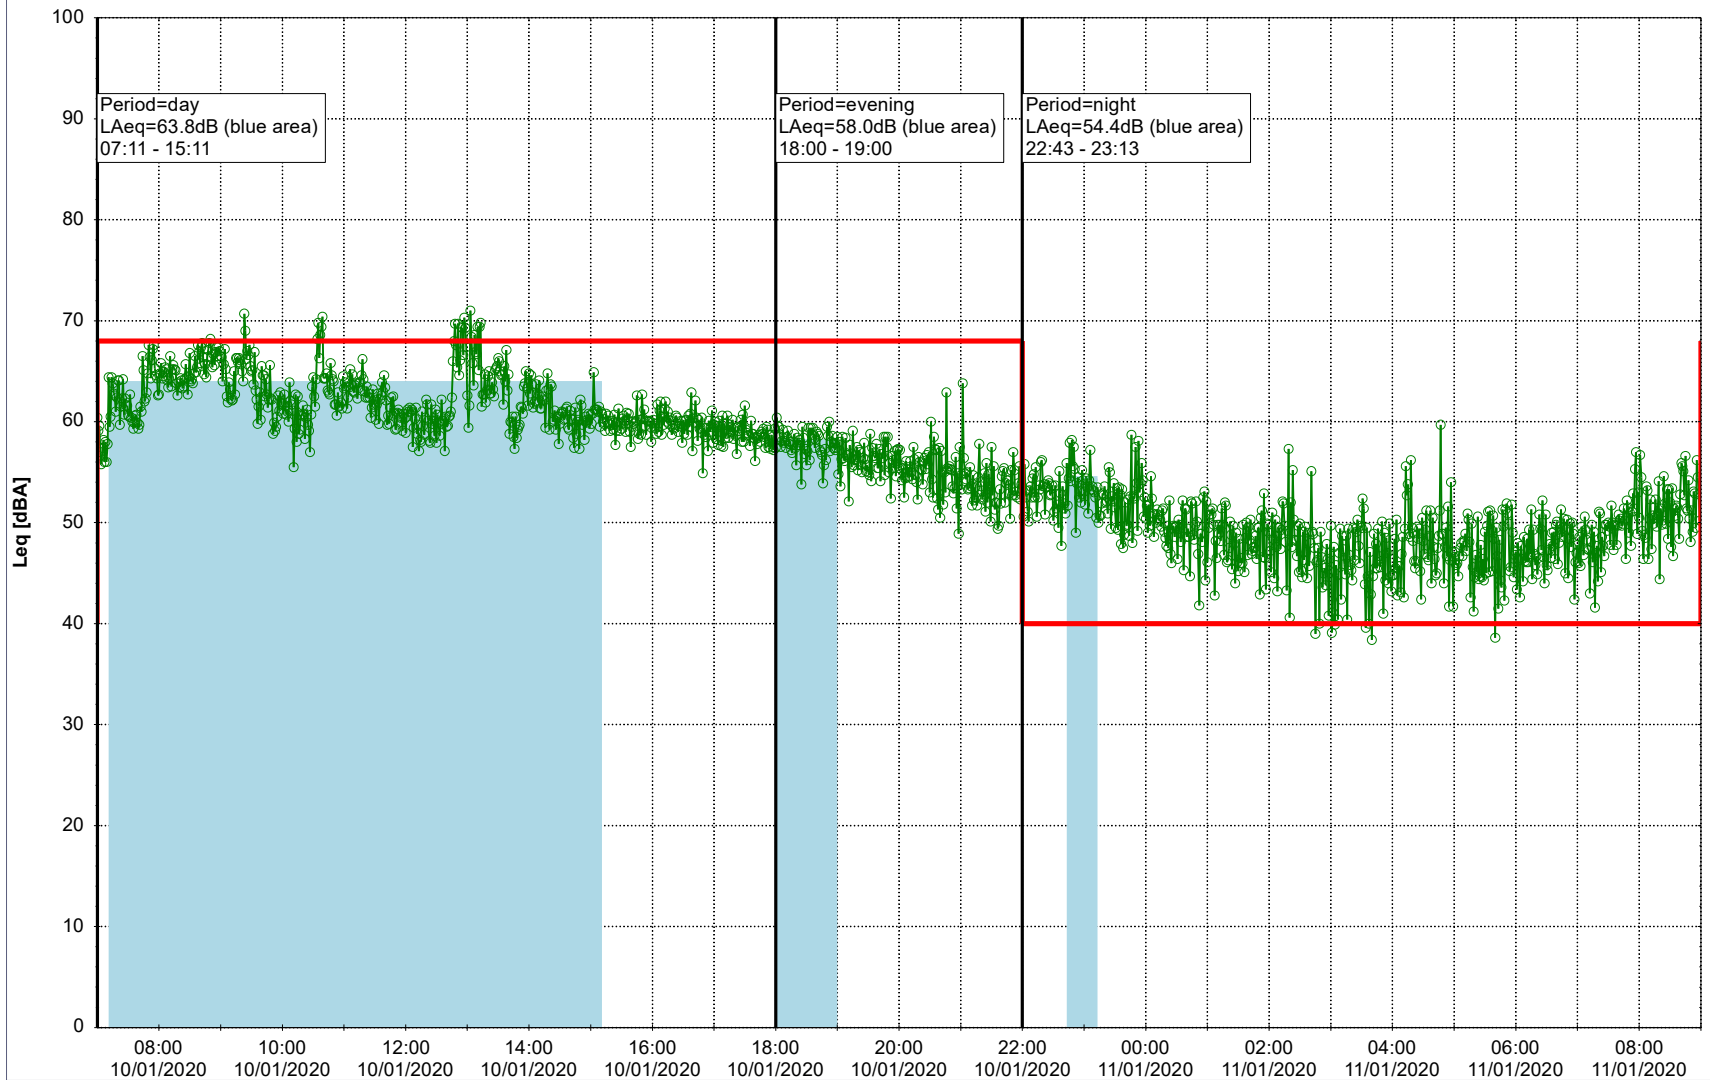

...

Noise Time Related Diagram

09/01/2020
10/01/2020

○ ○ ○ ○ HOL_NS01

Project: Kronos Sydhavnen
Construction: Havneholmen
Location: N-V

Plan View

Remarks

...

Noise Time Related Diagram

10/01/2020
11/01/2020

○ ○ ○ ○ HOL_NS01

Project: Kronos Sydhavnen
Construction: Havneholmen
Location: N-V

Plan View

Remarks

...

Noise Time Related Diagram

11/01/2020
12/01/2020

○ ○ ○ ○ HOL_NS01

Project: Kronos Sydhavnen
Construction: Havneholmen
Location: N-V

12/01/2020
13/01/2020

Plan View

Remarks

...

Noise Time Related Diagram