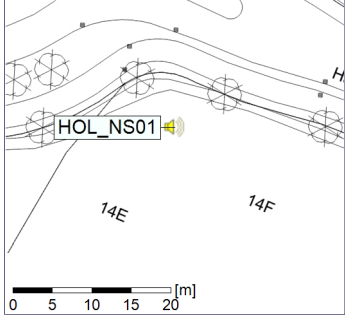

Noise Time Related Diagram

10/01/2020
11/01/2020

○ ○ ○ ○ HOL_NS01

Project: Kronos Sydhavnen
Construction: Havneholmen
Location: N-V

Plan View

Remarks

...

Noise Time Related Diagram

11/01/2020
12/01/2020

○ ○ ○ ○ HOL_NS01

Project: Kronos Sydhavnen
Construction: Havneholmen
Location: N-V

12/01/2020
13/01/2020

Plan View

Remarks

...

Noise Time Related Diagram