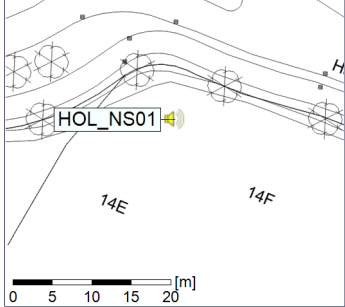

Project: Kronos Sydhavnen
Construction: Havneholmen
Location: N-V

Plan View

Remarks

...

Noise Time Related Diagram

06/01/2020
07/01/2020

○ ○ ○ ○ HOL_NS01

Project: Kronos Sydhavnen
Construction: Havneholmen
Location: N-V

Plan View

Remarks

...

Noise Time Related Diagram

07/01/2020
08/01/2020

○ ○ ○ ○ HOL_NS01

Project: Kronos Sydhavnen
Construction: Havneholmen
Location: N-V

Plan View

Noise Time Related Diagram

10/01/2020
11/01/2020

○ ○ ○ ○ HOL_NS01

Project: Kronos Sydhavnen
Construction: Havneholmen
Location: N-V

Plan View

Remarks

...

Noise Time Related Diagram