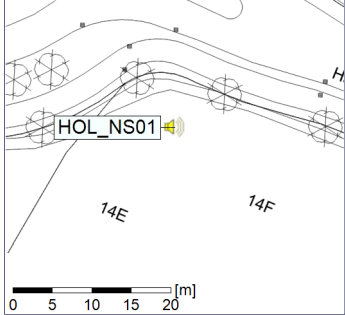

Plan View

Remarks

...

Noise Time Related Diagram

07/01/2020
08/01/2020

○ ○ ○ ○ HOL_NS01

Project: Kronos Sydhavnen
Construction: Havneholmen
Location: N-V

Plan View

Remarks

...

Noise Time Related Diagram

08/01/2020
09/01/2020

○ ○ ○ ○ HOL_NS01

Project: Kronos Sydhavnen
Construction: Havneholmen
Location: N-V

Plan View

Remarks

Noise Time Related Diagram

10/01/2020
11/01/2020

○ ○ ○ ○ HOL_NS01

Project: Kronos Sydhavnen
Construction: Havneholmen
Location: N-V

Plan View

Remarks

...

Noise Time Related Diagram