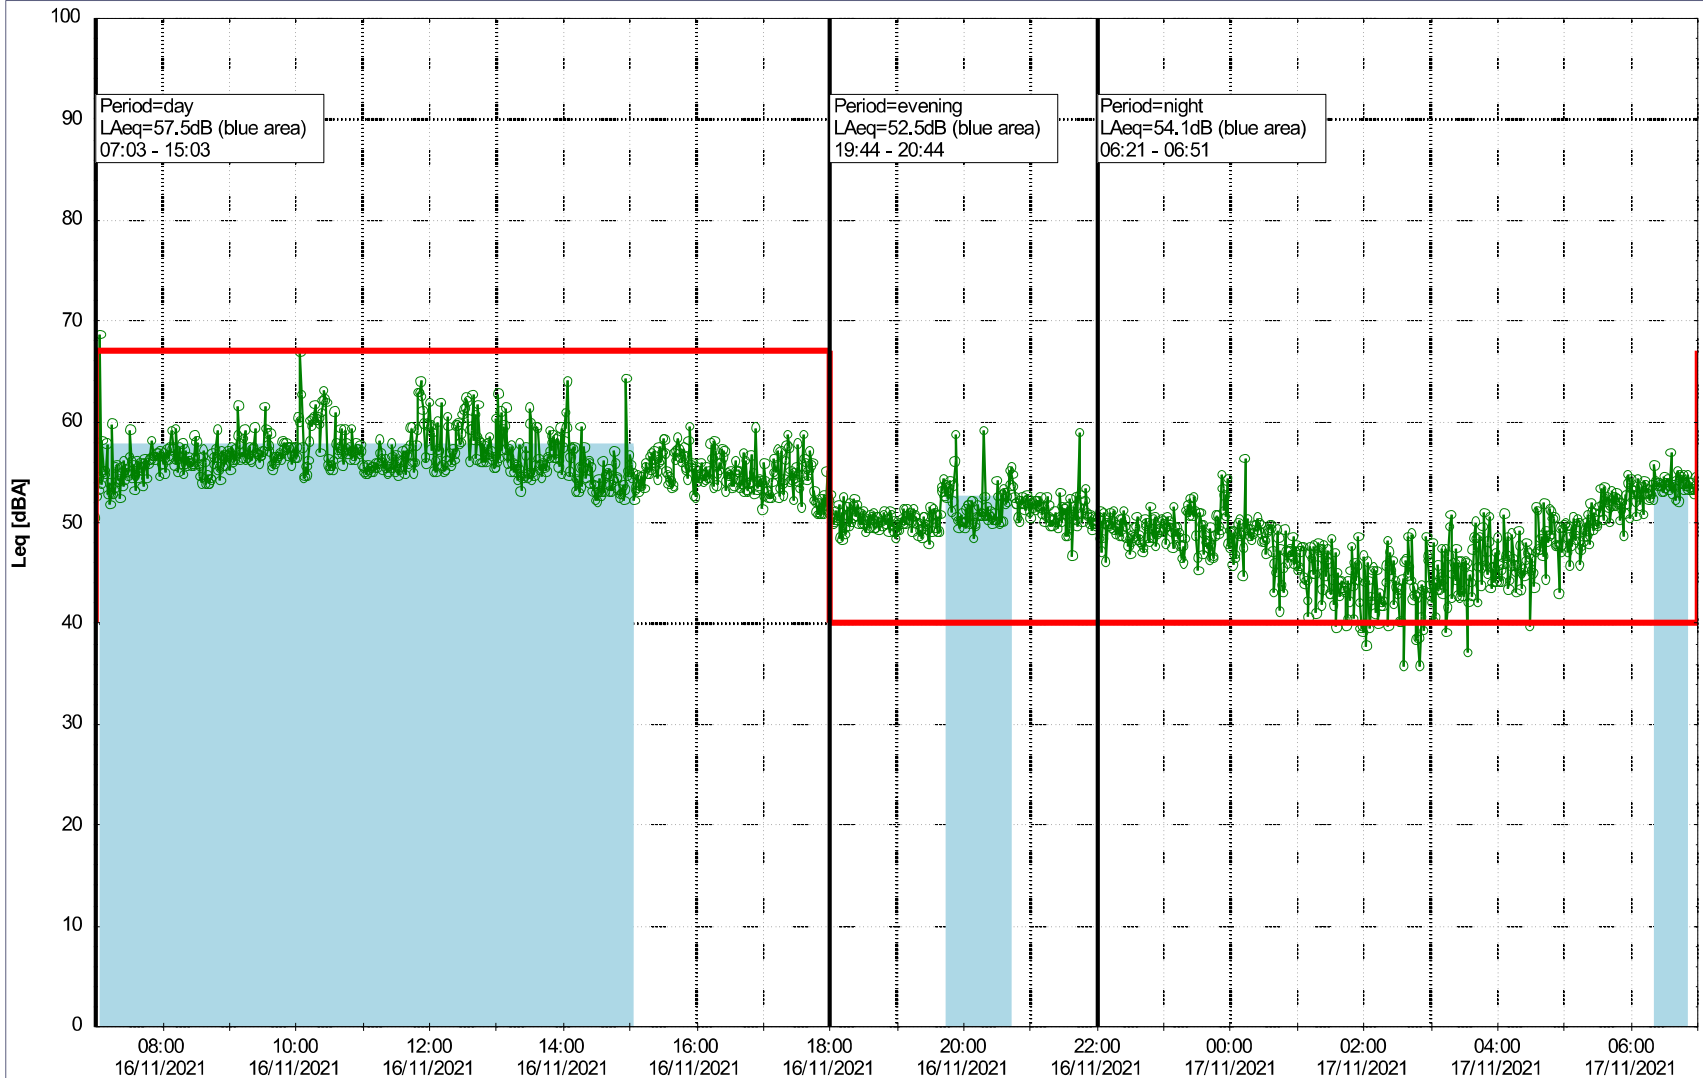

Plan View

Noise Time Related Diagram

16/11/2021
17/11/2021

oooo SLU_NS01

Remarks

...

Project: Kronos Sydhavnen
Construction: Sluseholmen
Location: N-V

Plan View

Remarks

...

Noise Time Related Diagram

17/11/2021
18/11/2021

○○○○ SLU_NS01

Project: Kronos Sydhavnen
Construction: Sluseholmen
Location: N-V

Plan View

Remarks

Noise Time Related Diagram

19/11/2021
20/11/2021

SLU_NS01

Project: Kronos Sydhavnen
Construction: Sluseholmen
Location: N-V

Plan View

0 5 10 15 20 [m]

Remarks

...

Noise Time Related Diagram

20/11/2021
21/11/2021

SLU_NS01

Project: Kronos Sydhavnen
Construction: Sluseholmen
Location: N-V

Plan View

0 5 10 15 20 [m]

Remarks

...