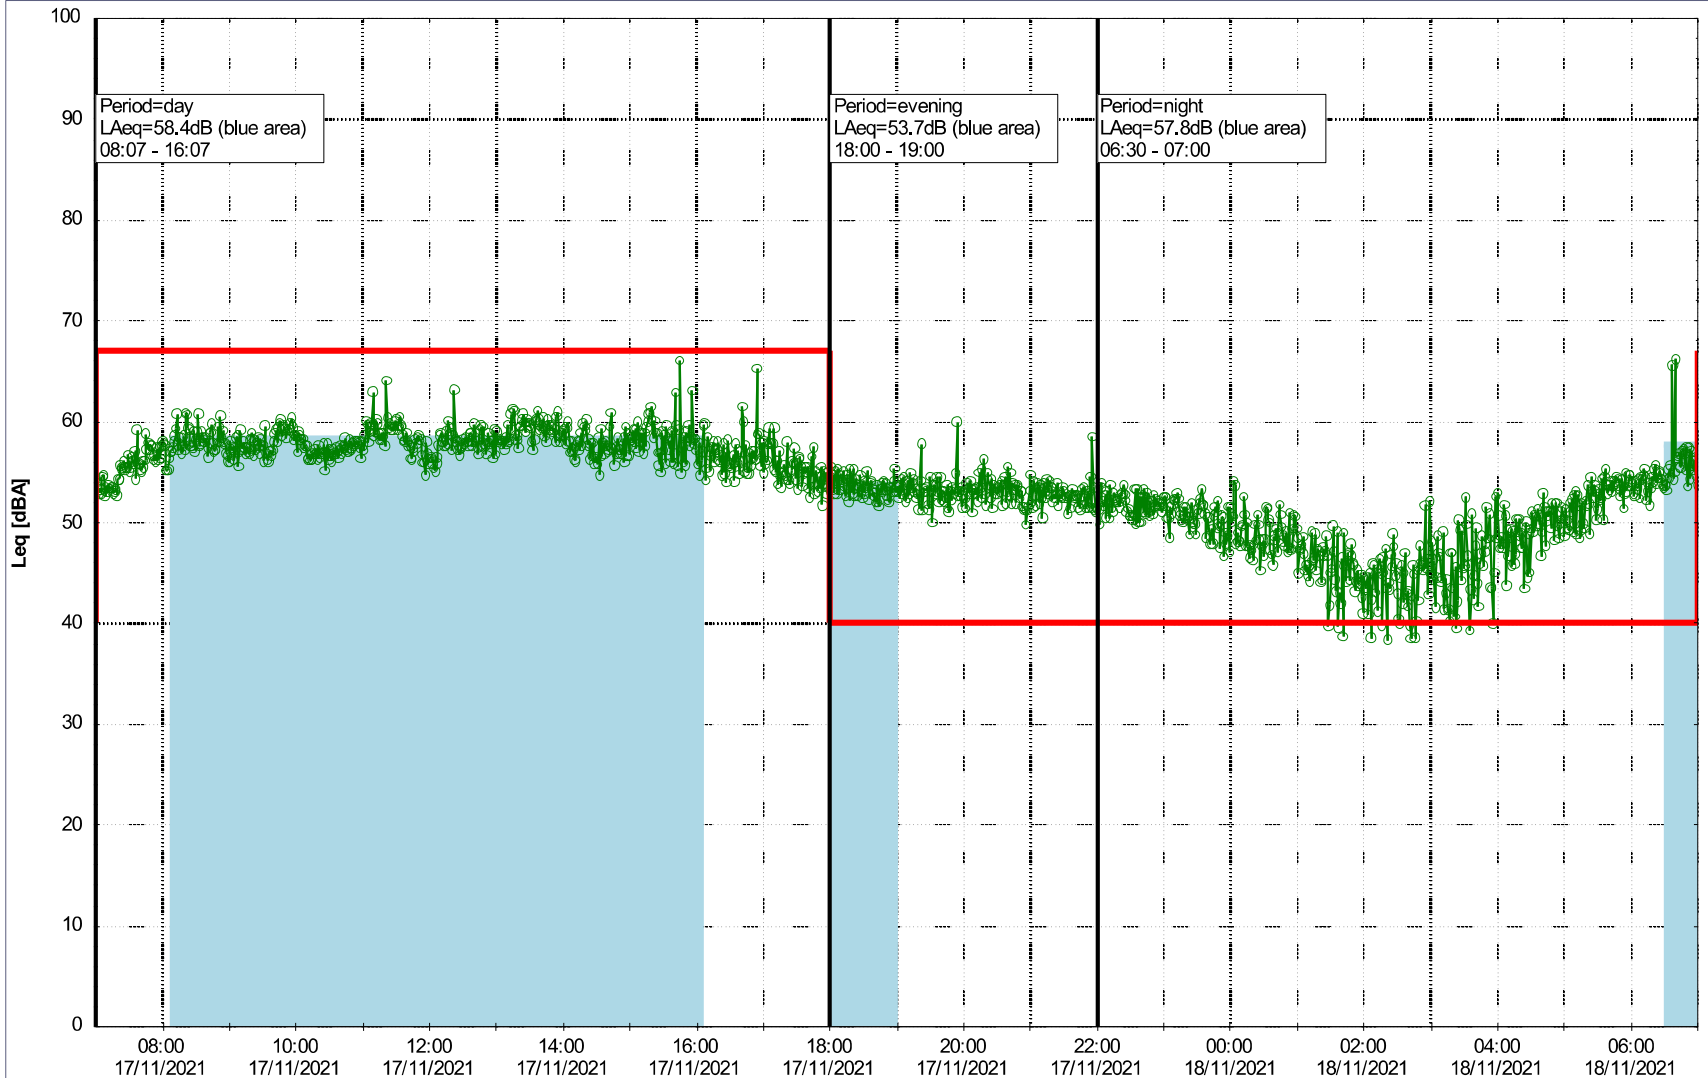

Plan View

Noise Time Related Diagram

16/11/2021
17/11/2021

oooo SLU_NS01

Remarks

...

Project: Kronos Sydhavnen
Construction: Sluseholmen
Location: N-V

Plan View

Remarks

...

Noise Time Related Diagram

17/11/2021
18/11/2021

○○○○ SLU_NS01

Project: Kronos Sydhavnen
Construction: Sluseholmen
Location: N-V

Plan View

Remarks

Noise Time Related Diagram

19/11/2021
20/11/2021

SLU_NS01

Project: Kronos Sydhavnen
Construction: Sluseholmen
Location: N-V

Plan View

0 5 10 15 20 [m]

Remarks

...

Noise Time Related Diagram

20/11/2021
21/11/2021

SLU_NS01

Project: Kronos Sydhavnen
Construction: Sluseholmen
Location: N-V

Plan View

0 5 10 15 20 [m]

Remarks

...