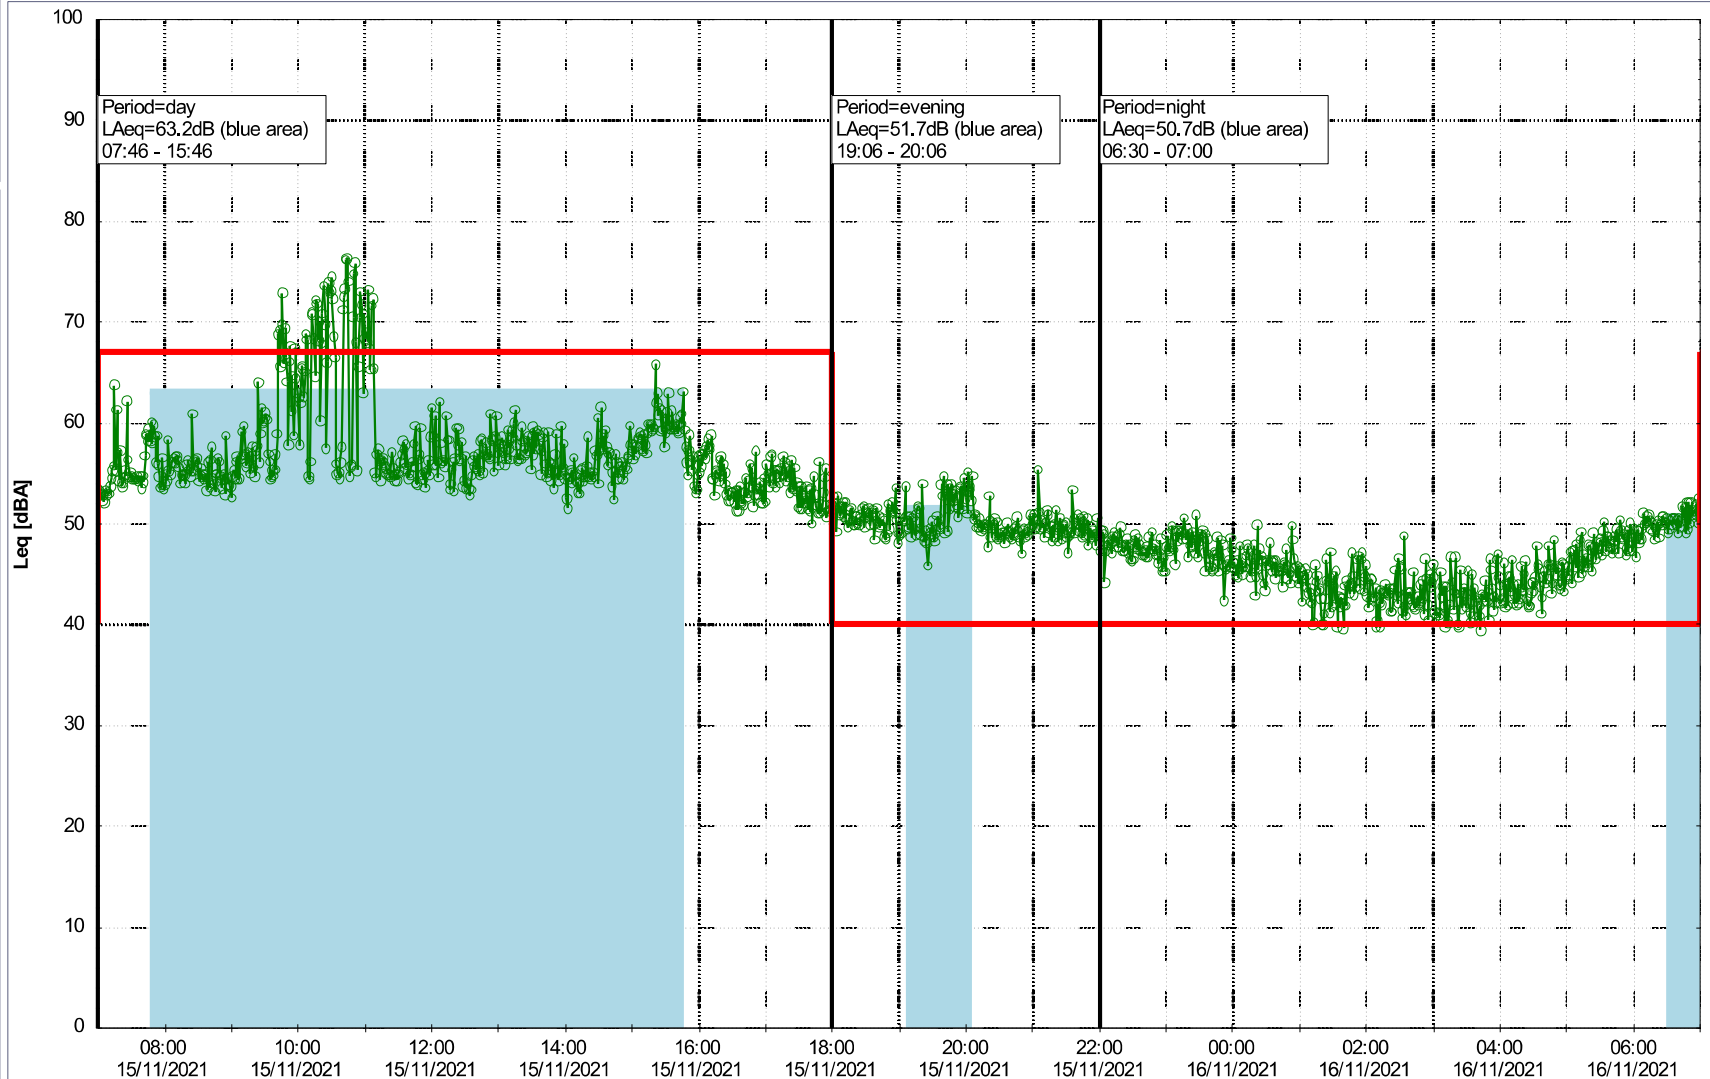

Project: Kronos Sydhavnen
Construction: Sluseholmen
Location: N-V

Plan View

Noise Time Related Diagram

15/11/2021
16/11/2021

oooo SLU_NS01

Remarks

...

Project: Kronos Sydhavnen
Construction: Sluseholmen
Location: N-V

Plan View

Noise Time Related Diagram

16/11/2021
17/11/2021

oooo SLU_NS01

Remarks

...

Project: Kronos Sydhavnen
Construction: Sluseholmen
Location: N-V

Plan View

Noise Time Related Diagram

19/11/2021
20/11/2021

SLU_NS01

Project: Kronos Sydhavnen
Construction: Sluseholmen
Location: N-V

Plan View

0 5 10 15 20 [m]

Remarks

...

Noise Time Related Diagram

20/11/2021
21/11/2021

SLU_NS01

Project: Kronos Sydhavnen
Construction: Sluseholmen
Location: N-V

Plan View

0 5 10 15 20 [m]

Remarks

...