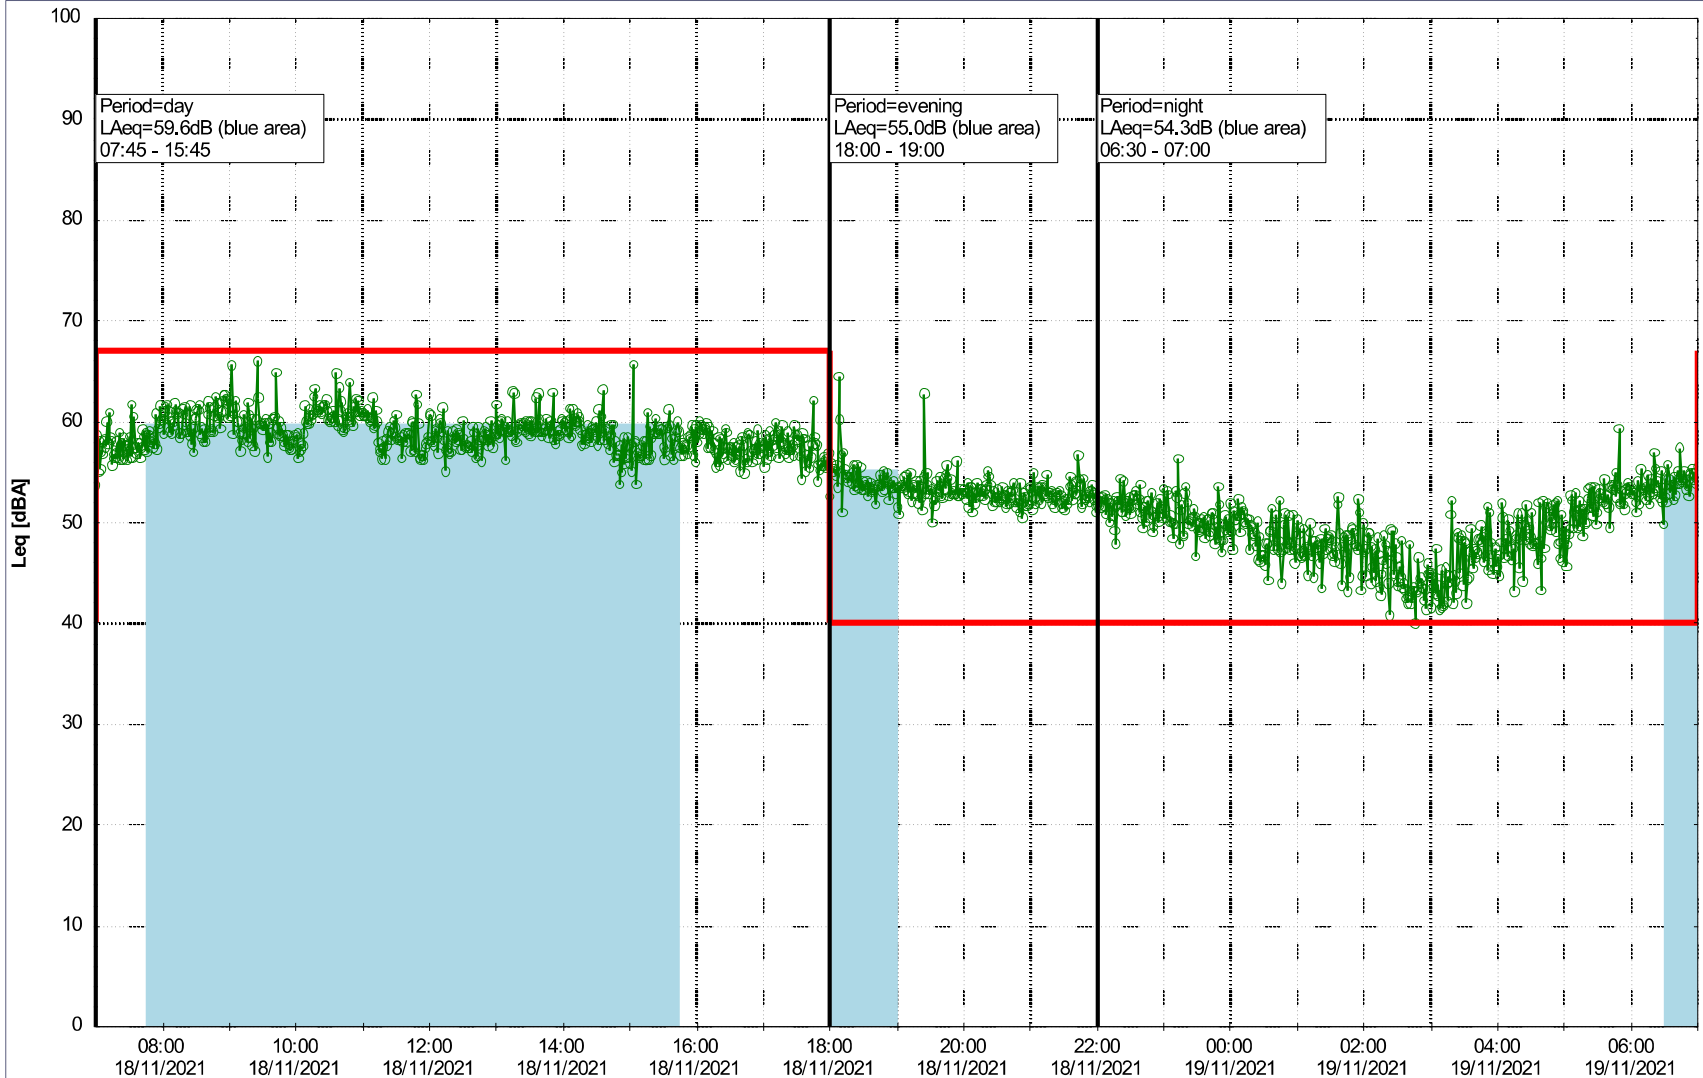

Remarks

...

Noise Time Related Diagram

17/11/2021
18/11/2021

○○○○ SLU_NS01

Project: Kronos Sydhavnen
Construction: Sluseholmen
Location: N-V

Plan View

Remarks

...

Noise Time Related Diagram

18/11/2021
19/11/2021

SLU_NS01

Project: Kronos Sydhavnen
Construction: Sluseholmen
Location: N-V

Plan View

Remarks

...

Noise Time Related Diagram

19/11/2021
20/11/2021

SLU_NS01

Project: Kronos Sydhavnen
Construction: Sluseholmen
Location: N-V

Plan View

0 5 10 15 20 [m]

Remarks

...

Noise Time Related Diagram

20/11/2021
21/11/2021

SLU_NS01

Project: Kronos Sydhavnen
Construction: Sluseholmen
Location: N-V

Plan View

0 5 10 15 20 [m]

Remarks

...