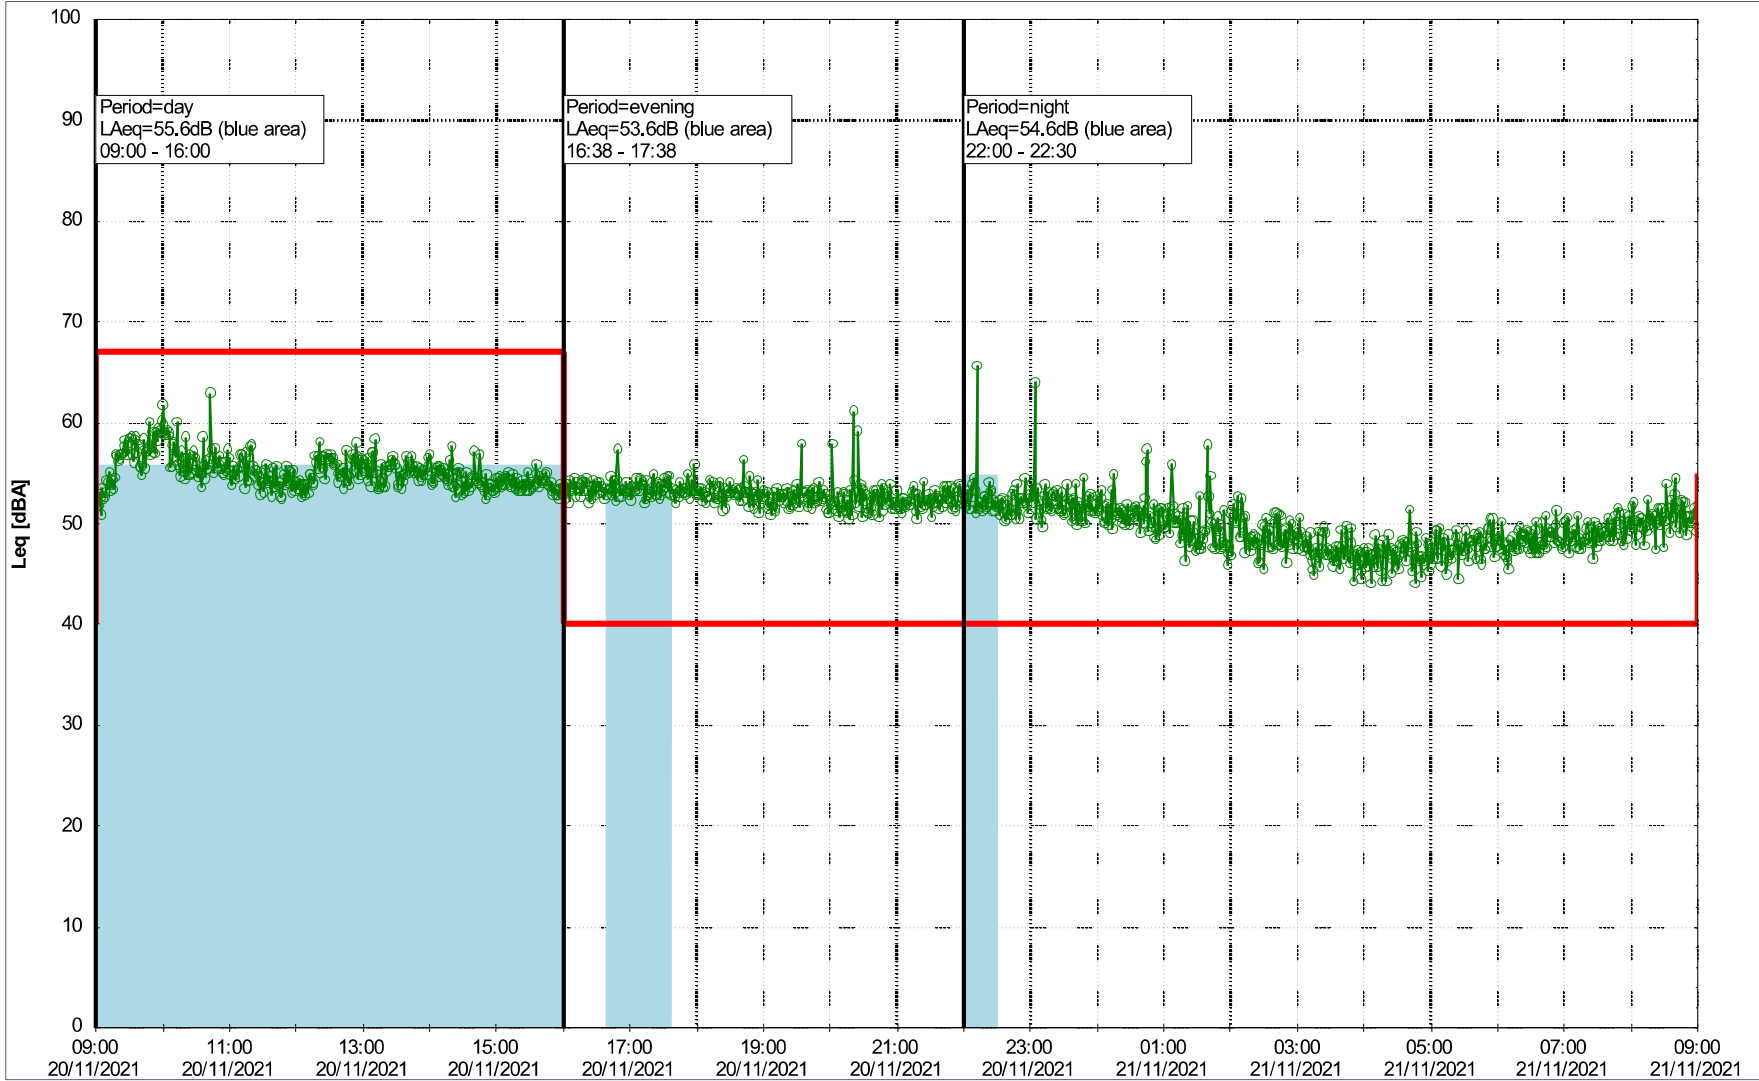

Noise Time Related Diagram

19/11/2021
20/11/2021

SLU_NS01

Project: Kronos Sydhavnen
Construction: Sluseholmen
Location: N-V

Plan View

0 5 10 15 20 [m]

Remarks

...

Noise Time Related Diagram

20/11/2021
21/11/2021

SLU_NS01

Project: Kronos Sydhavnen
Construction: Sluseholmen
Location: N-V

Plan View

0 5 10 15 20 [m]

Remarks

...