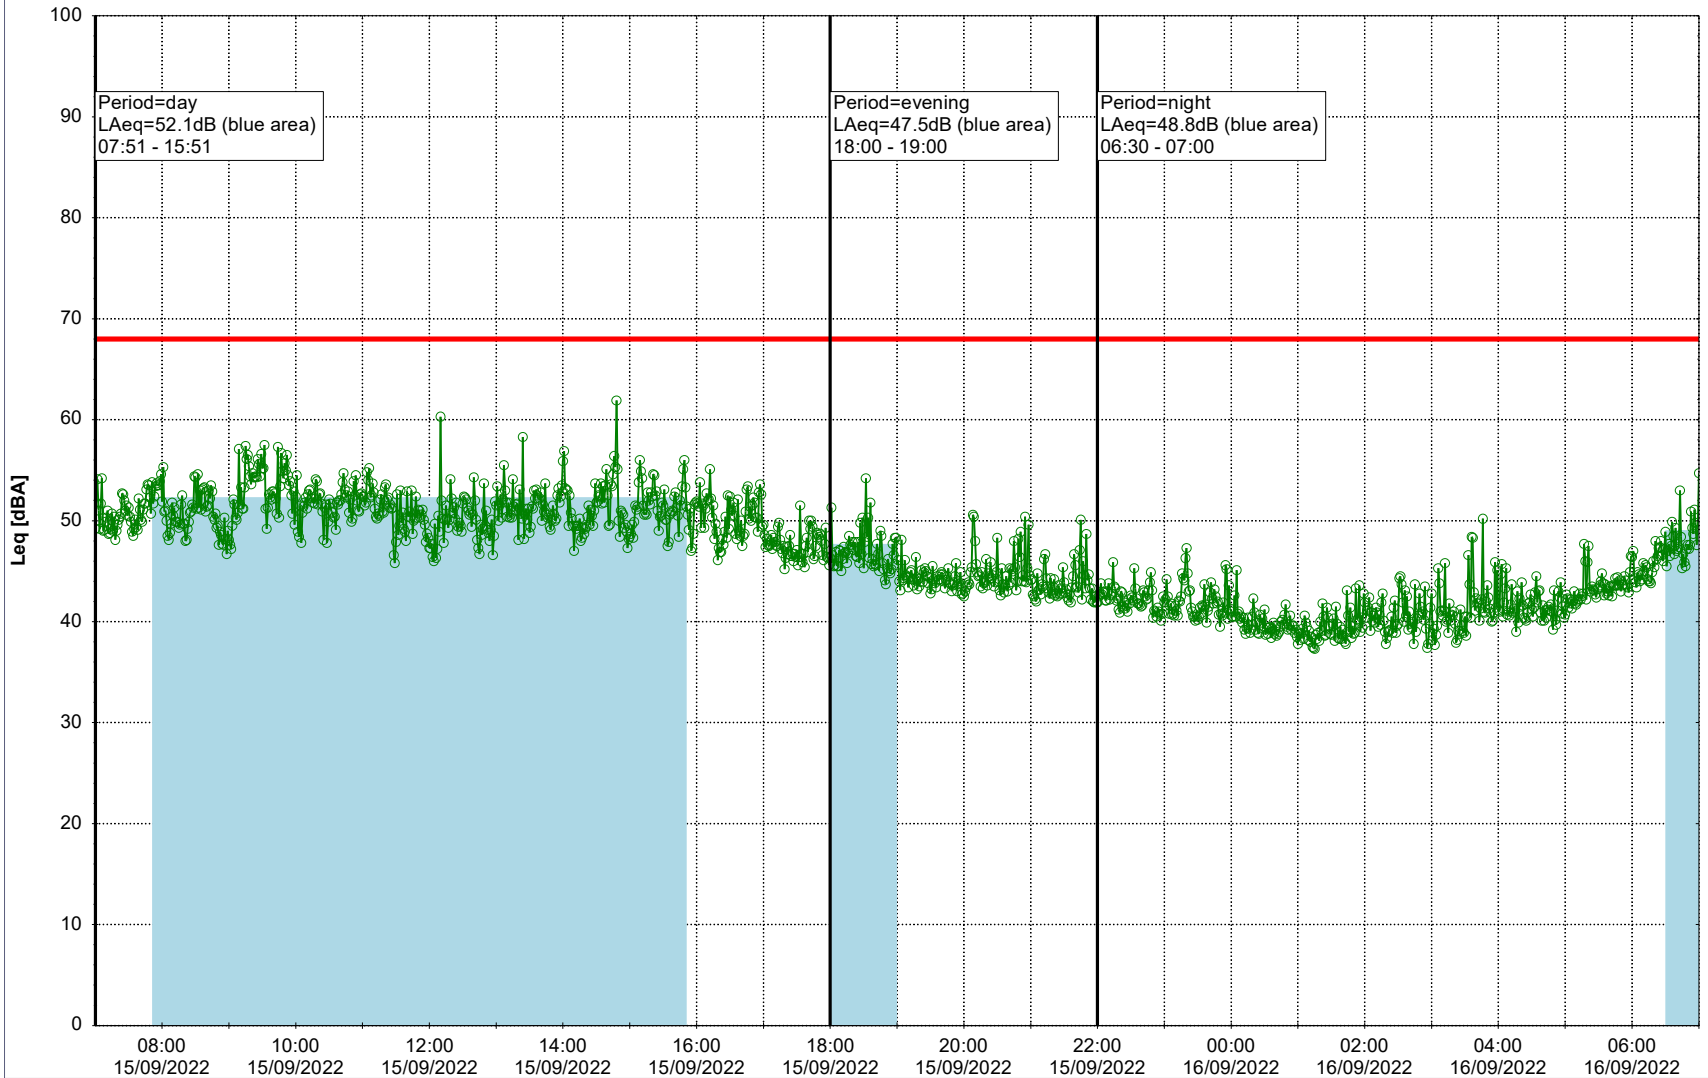

Plan View

Remarks

...

Noise Time Related Diagram

14/09/2022
15/09/2022

○○○ EBR-OVK_NS02

Project: Kronos Sydhavnen
Construction: Enghave Brygge
Location: N-V

Plan View

Remarks

...

Noise Time Related Diagram

15/09/2022
16/09/2022

○○○ EBR-OVK_NS02

Project: Kronos Sydhavnen
Construction: Enghave Brygge
Location: N-V

Plan View

EBR-OVK_NS02