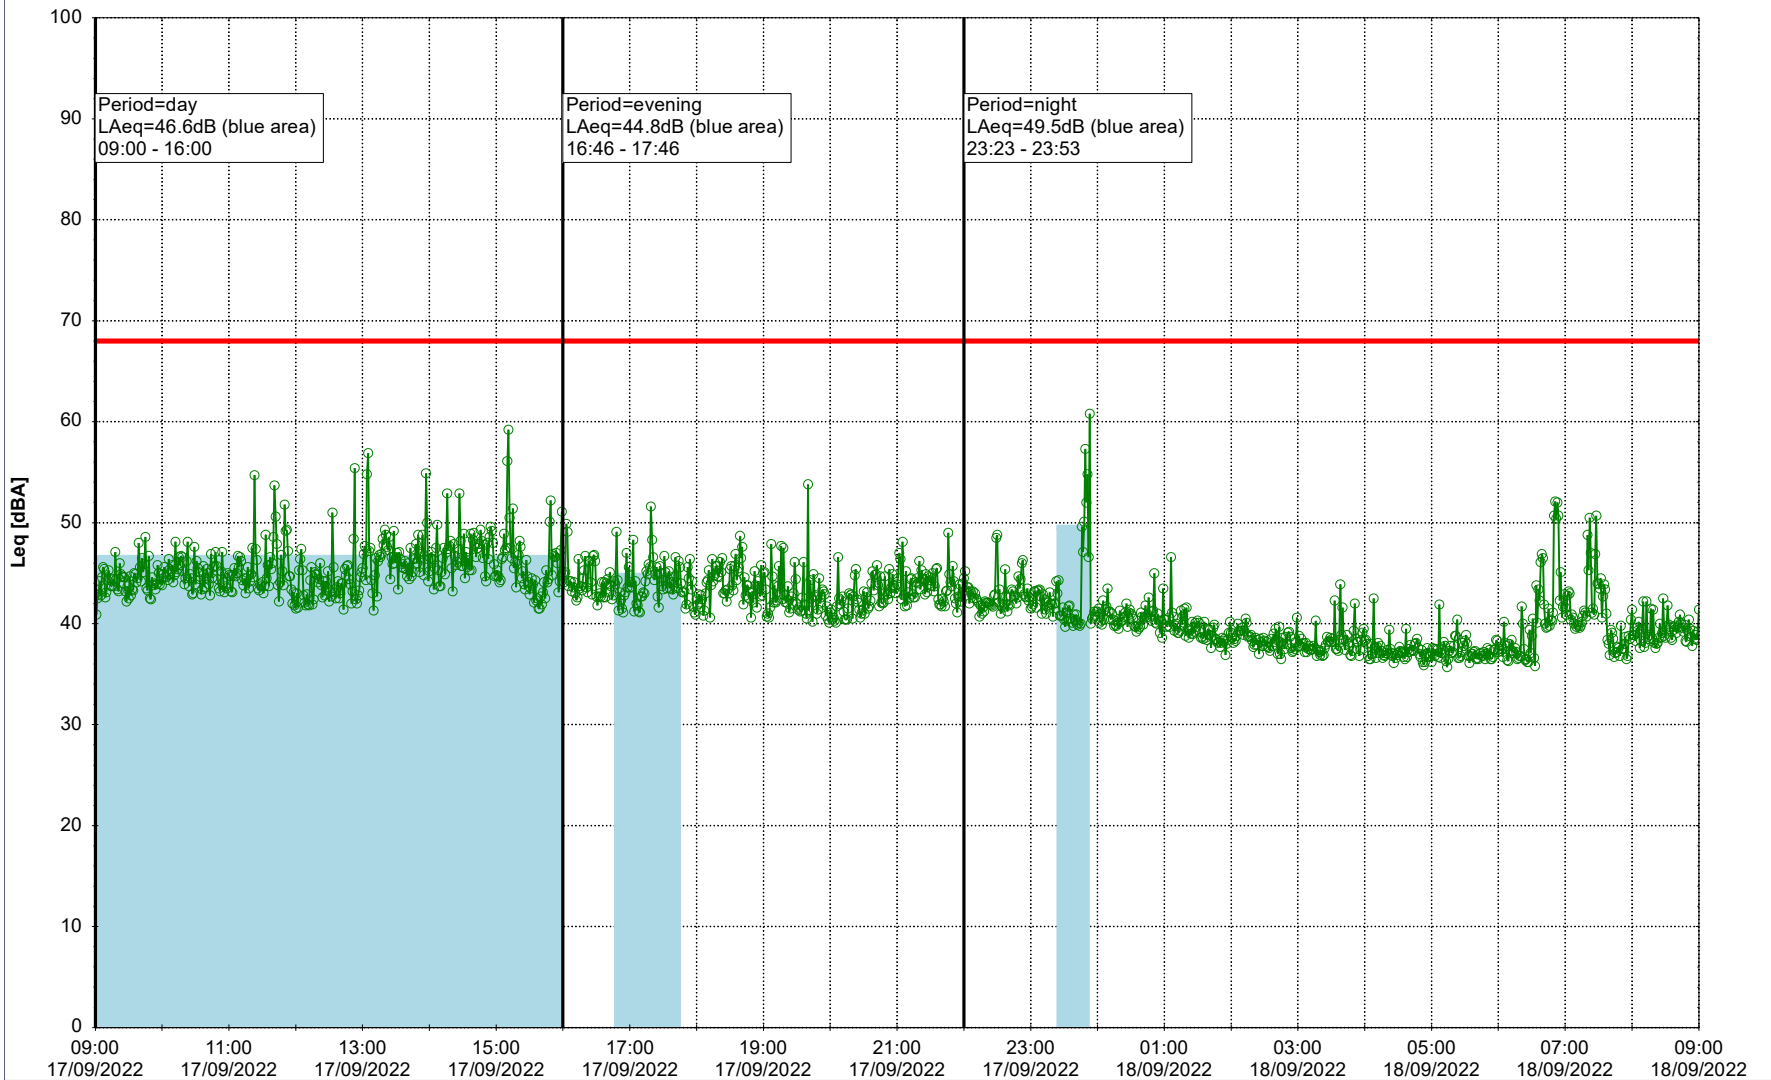

Remarks

...

Noise Time Related Diagram

16/09/2022
17/09/2022

○○○○ EBR-OVK_NS02

Project: Kronos Sydhavnen
Construction: Enghave Brygge
Location: N-V

Plan View

Remarks

...

Noise Time Related Diagram

17/09/2022
18/09/2022

○○○ EBR-OVK_NS02

Project: Kronos Sydhavnen
Construction: Enghave Brygge
Location: N-V

Plan View

EBR-OVK_NS02

Remarks