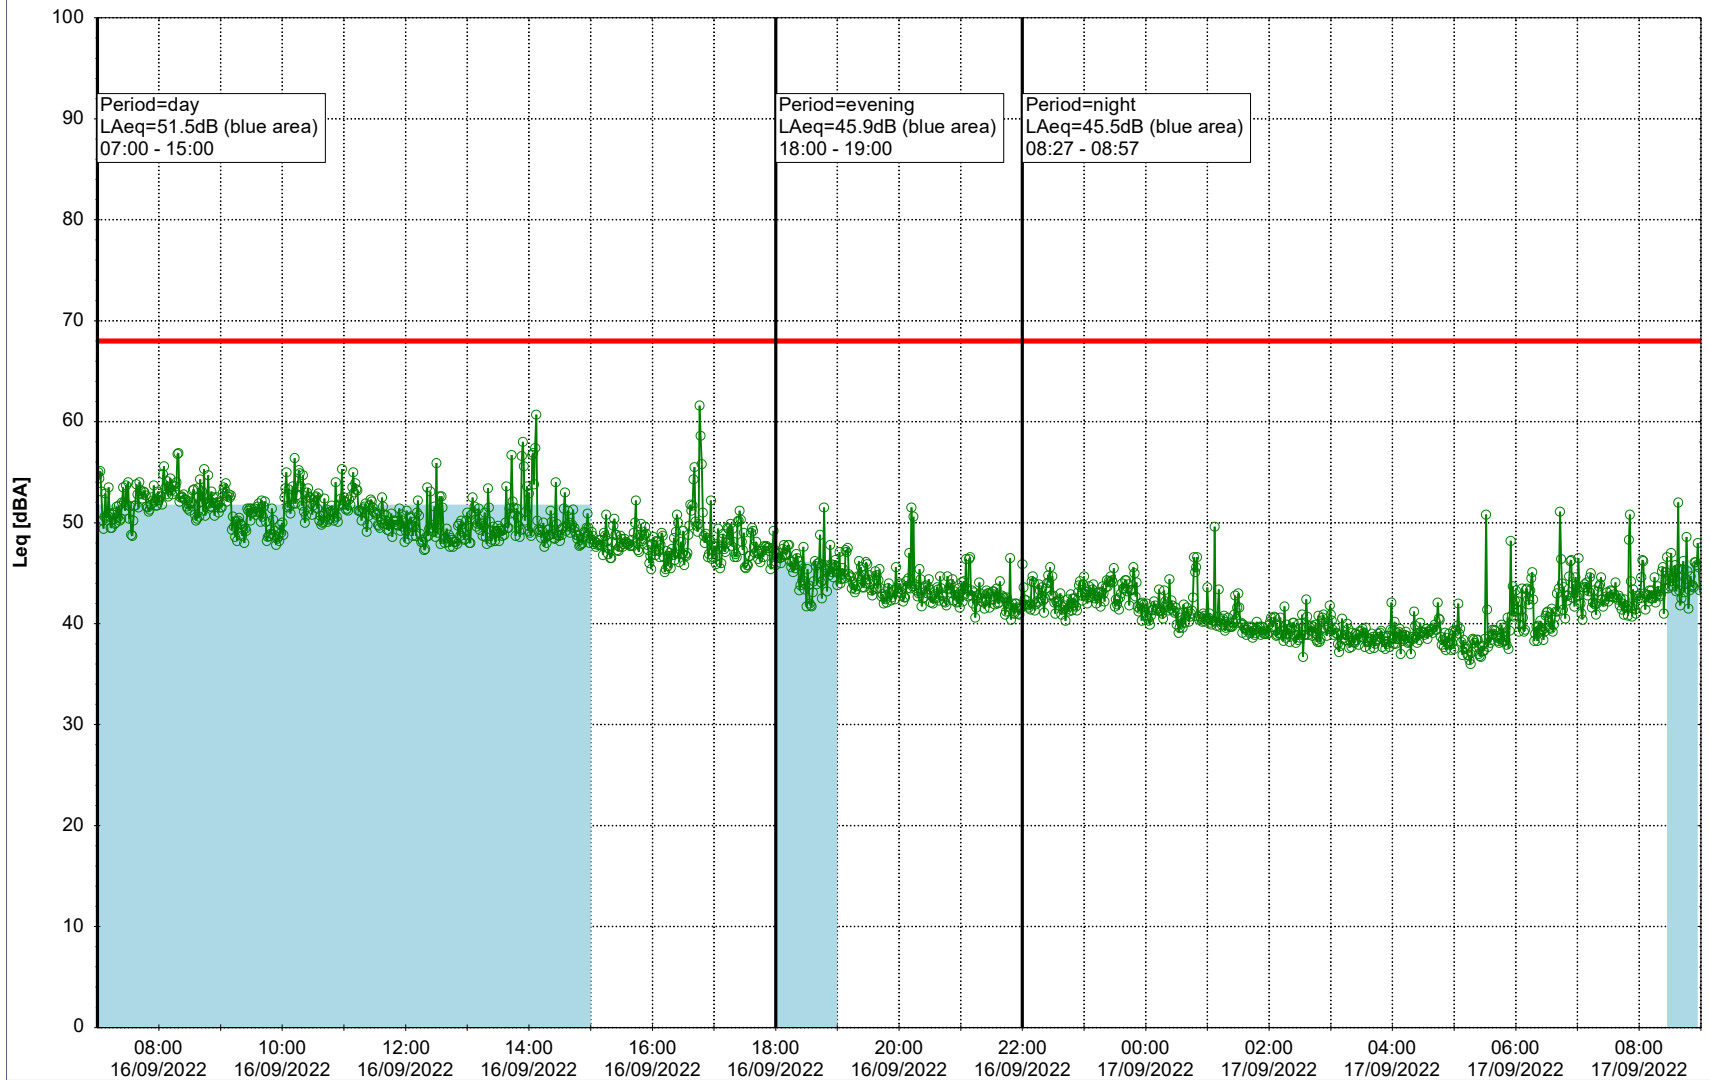

Remarks

...

Noise Time Related Diagram

15/09/2022
16/09/2022

○○○ EBR-OVK_NS02

Project: Kronos Sydhavnen
Construction: Enghave Brygge
Location: N-V

Plan View

EBR-OVK_NS02

Remarks

...

Noise Time Related Diagram

16/09/2022
17/09/2022

○○○○ EBR-OVK_NS02

Project: Kronos Sydhavnen
Construction: Enghave Brygge
Location: N-V

Plan View

Remarks

...

Noise Time Related Diagram

17/09/2022
18/09/2022

○○○ EBR-OVK_NS02

Project: Kronos Sydhavnen
Construction: Enghave Brygge
Location: N-V

Plan View

EBR-OVK_NS02

Remarks