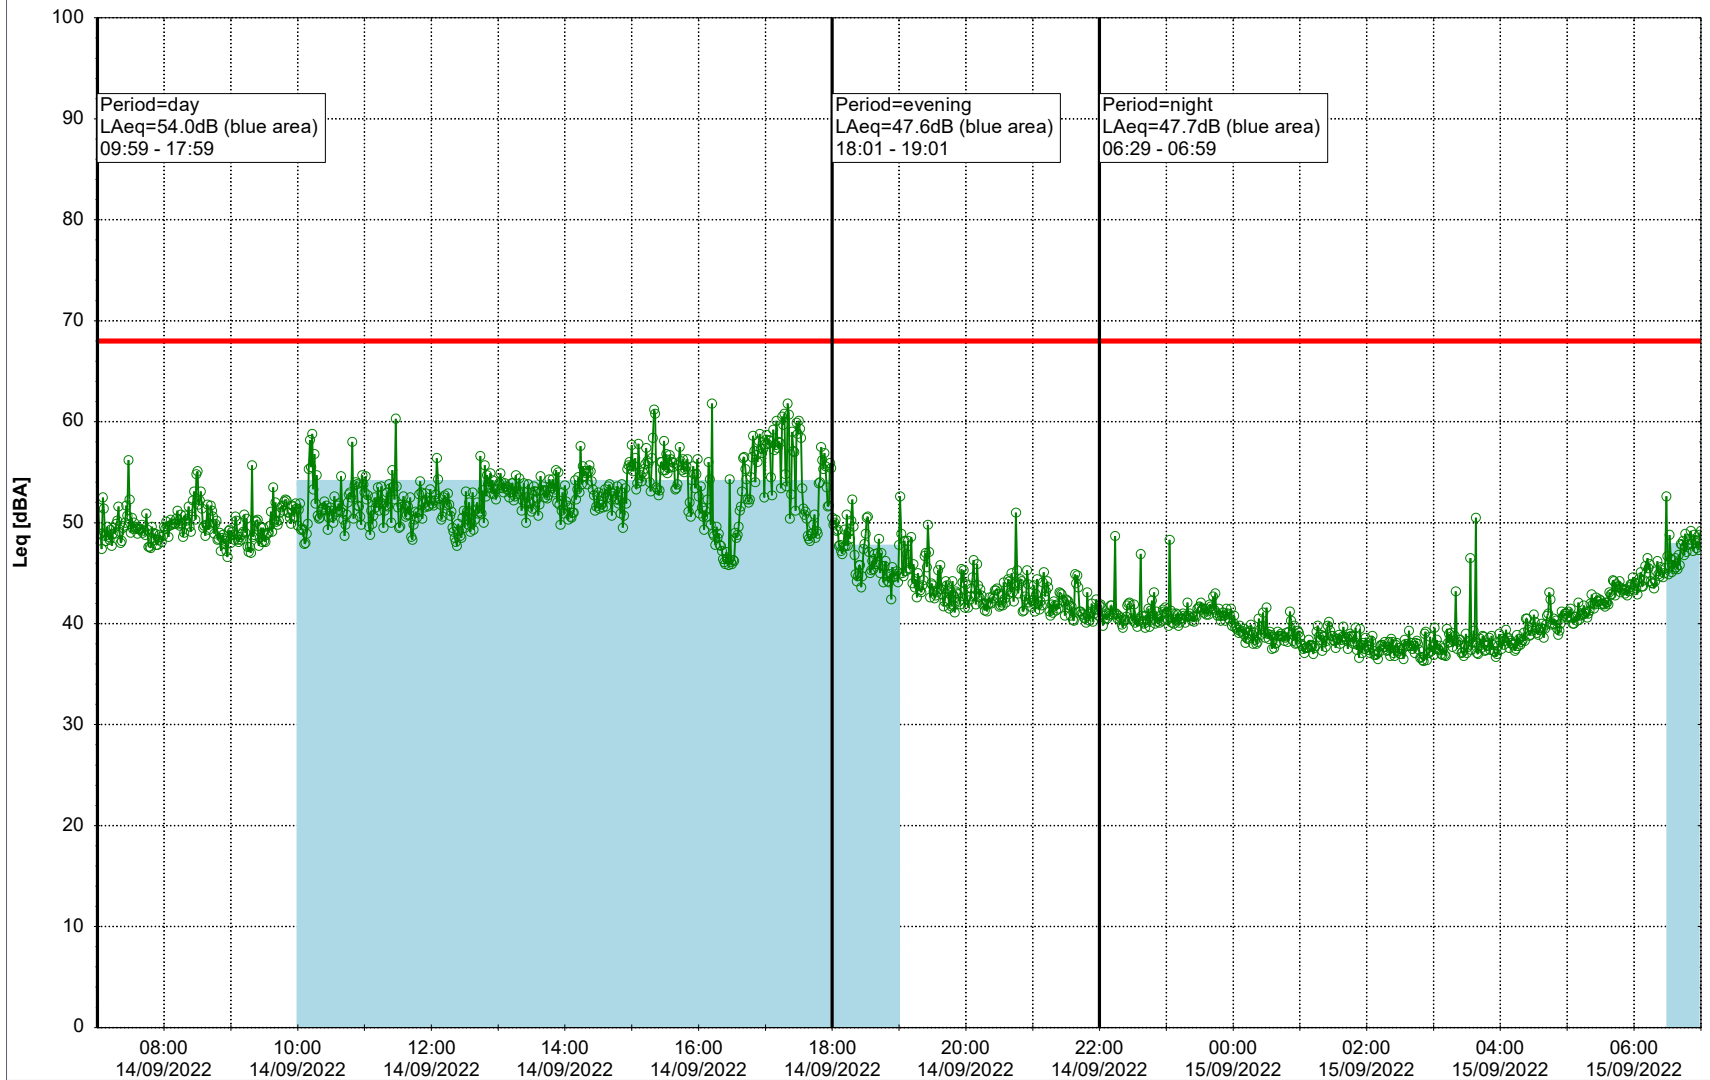

Plan View

Remarks

...

Noise Time Related Diagram

14/09/2022
15/09/2022

○○○ EBR-OVK_NS02

Project: Kronos Sydhavnen
Construction: Enghave Brygge
Location: N-V

Plan View

Remarks

...

Noise Time Related Diagram

15/09/2022
16/09/2022

○○○ EBR-OVK_NS02

Project: Kronos Sydhavnen
Construction: Enghave Brygge
Location: N-V

Plan View

EBR-OVK_NS02