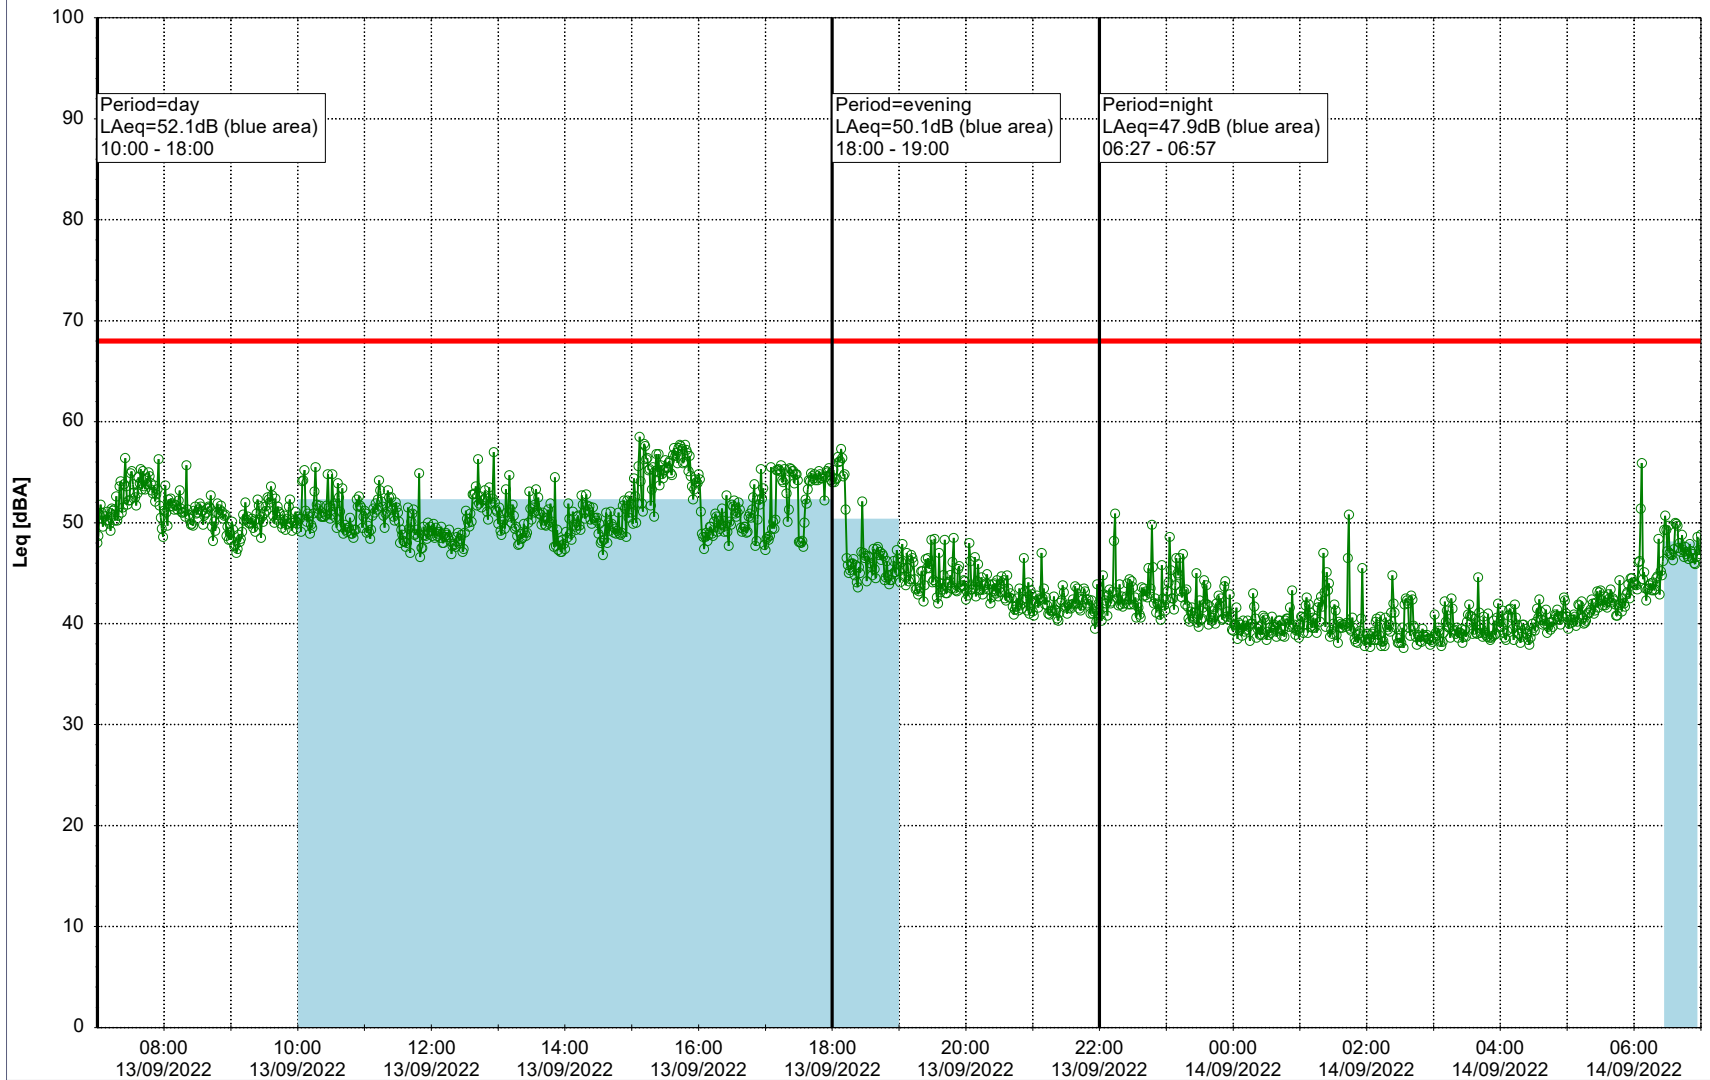

Project: Kronos Sydhavnen
Construction: Enghave Brygge
Location: N-V

Plan View

Remarks

...

Noise Time Related Diagram

13/09/2022
14/09/2022

○○○ EBR-OVK_NS02

Project: Kronos Sydhavnen
Construction: Enghave Brygge
Location: N-V

Plan View

Remarks

...

Noise Time Related Diagram

14/09/2022
15/09/2022

○○○ EBR-OVK_NS02

Project: Kronos Sydhavnen
Construction: Enghave Brygge
Location: N-V

Plan View