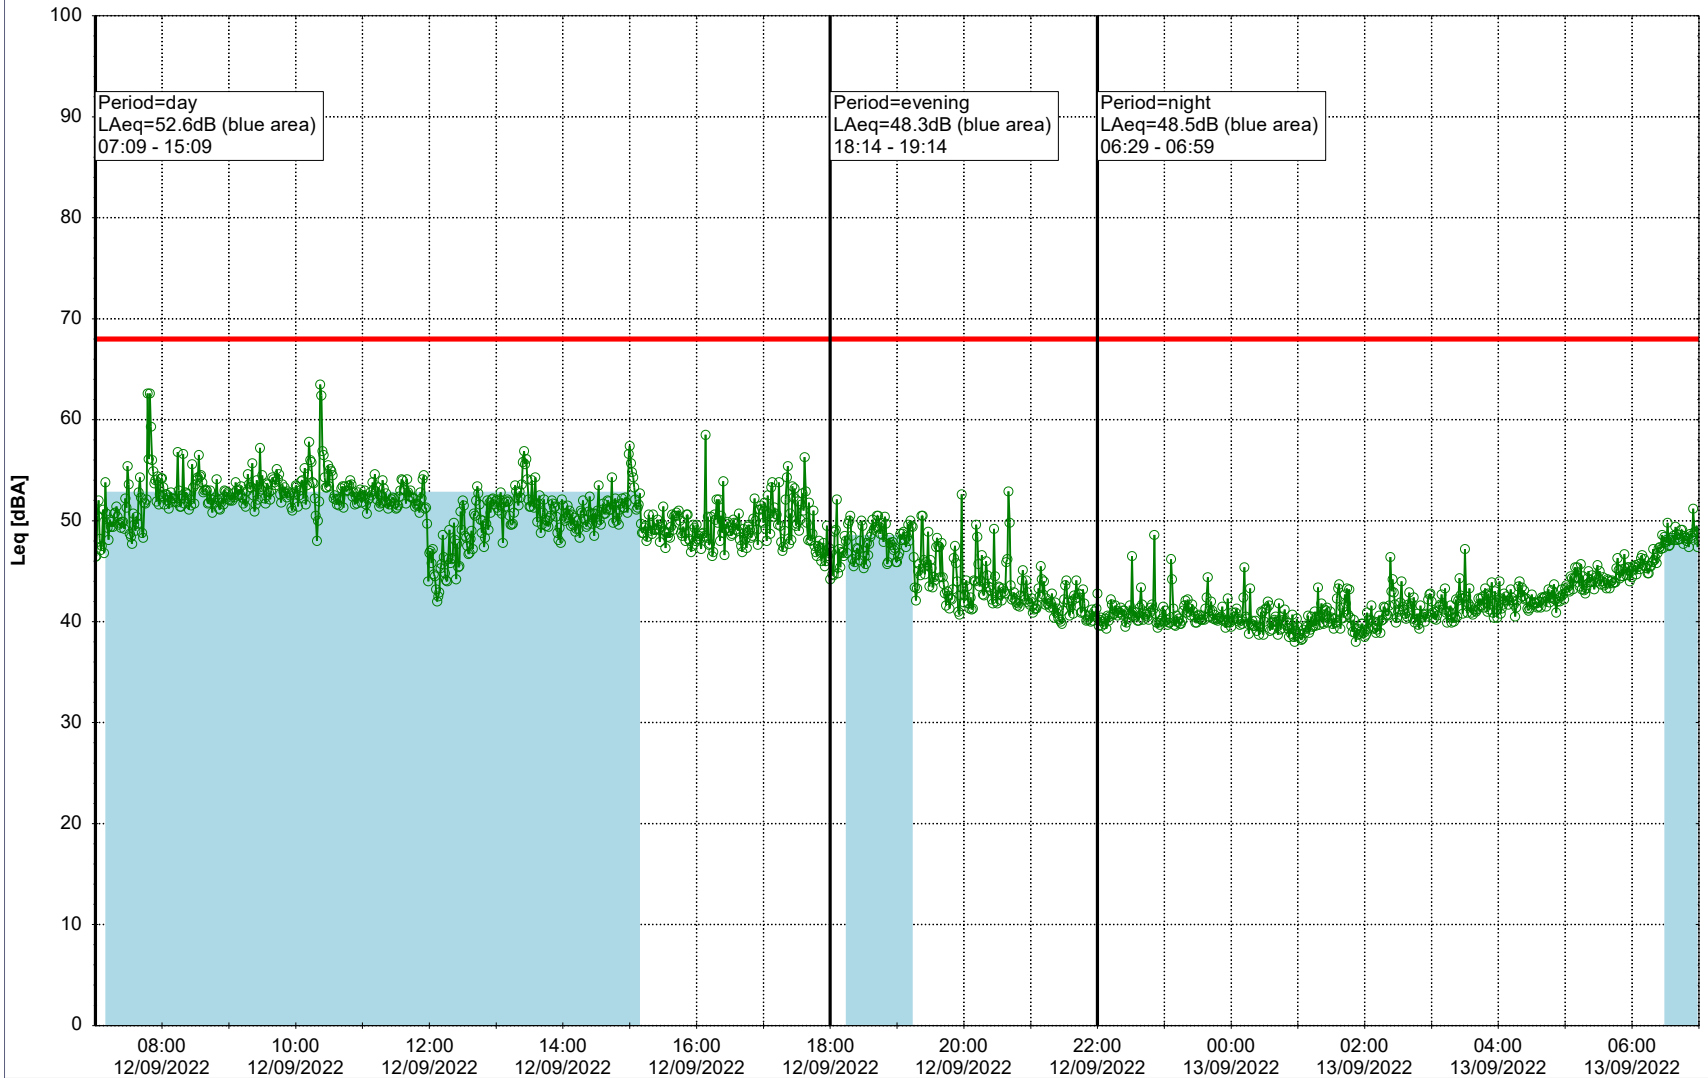

Project: Kronos Sydhavnen
Construction: Enghave Brygge
Location: N-V

Plan View

EBR-OVK_NS02

Remarks

...

Noise Time Related Diagram

12/09/2022
13/09/2022

○○○ EBR-OVK_NS02

Project: Kronos Sydhavnen
Construction: Enghave Brygge
Location: N-V

Plan View

Remarks

...

Noise Time Related Diagram

13/09/2022
14/09/2022

○○○ EBR-OVK_NS02

Project: Kronos Sydhavnen
Construction: Enghave Brygge
Location: N-V

Plan View

Remarks

...

Noise Time Related Diagram

14/09/2022
15/09/2022

○○○ EBR-OVK_NS02

Project: Kronos Sydhavnen
Construction: Enghave Brygge
Location: N-V

Plan View