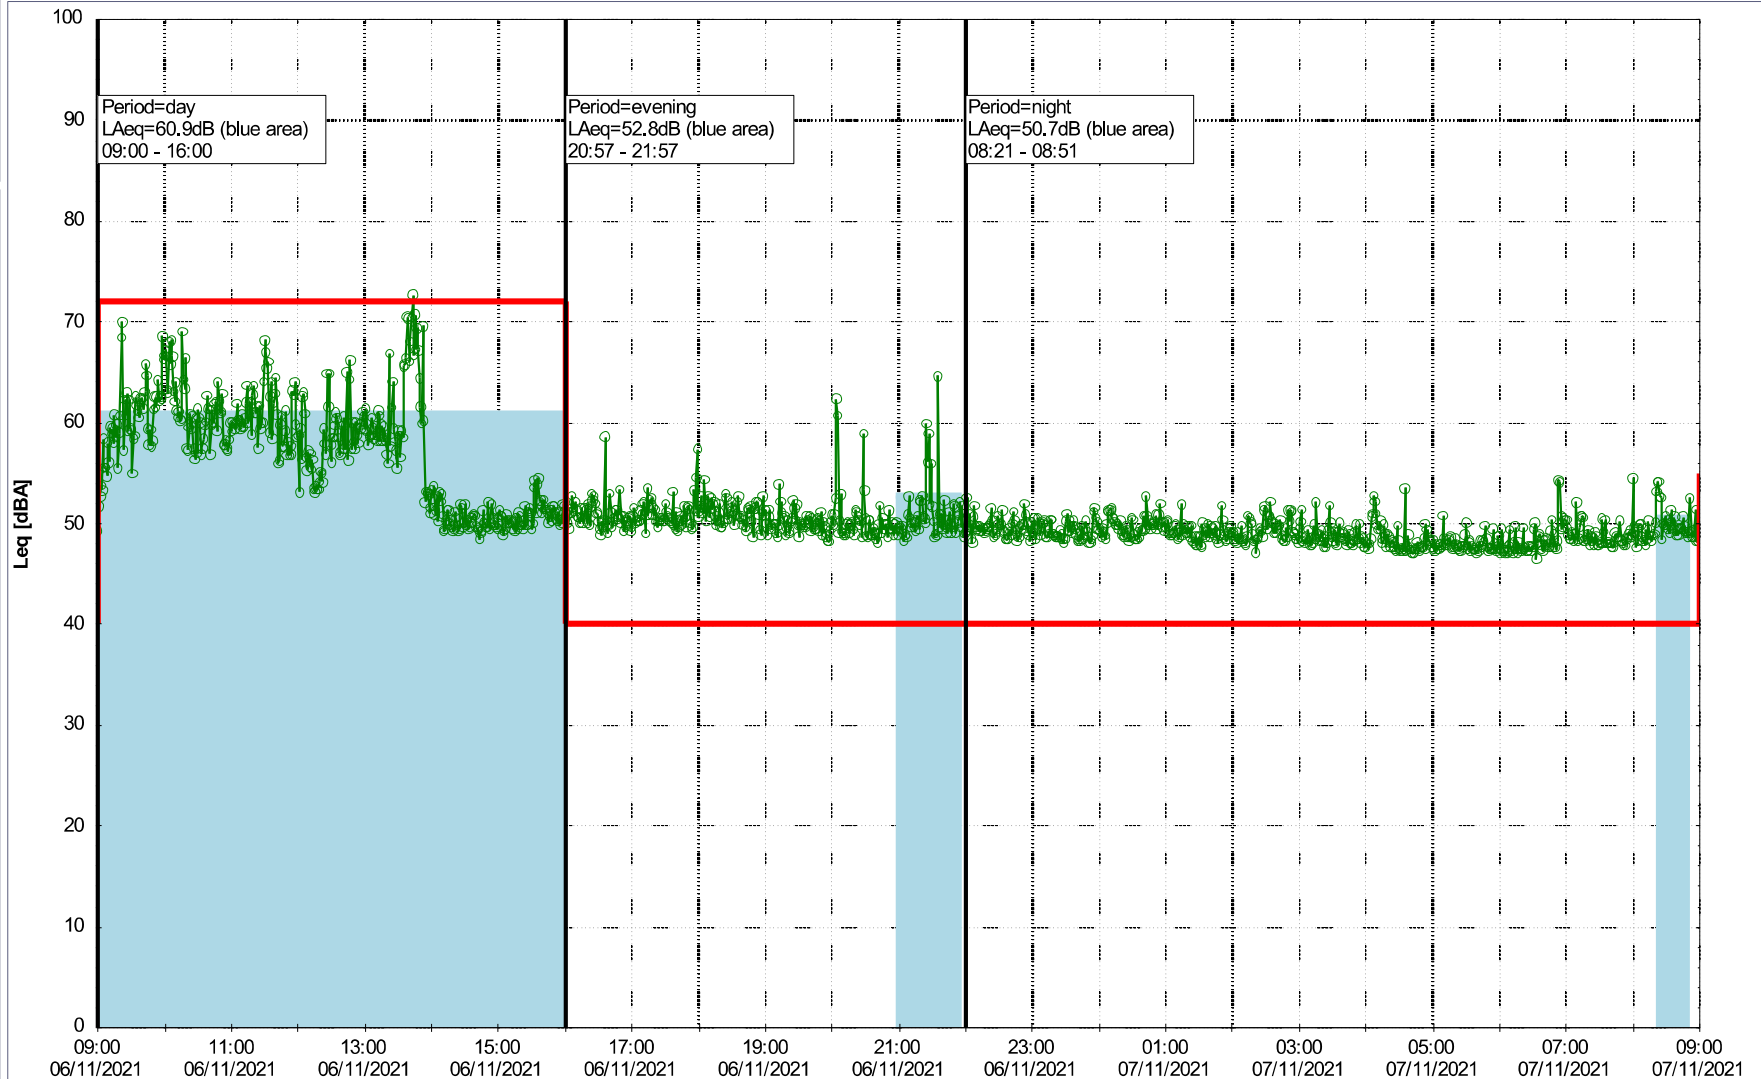

Noise Time Related Diagram

05/11/2021
06/11/2021

○○○○ MOP_NS01

Project: Kronos Sydhavnen
Construction: Mozarts Plads
Location: N-V

Plan View

Remarks

...

Noise Time Related Diagram

06/11/2021
07/11/2021

○○○○ MOP_NS01

Project: Kronos Sydhavnen
Construction: Mozarts Plads
Location: N-V

Plan View

Remarks

...

Noise Time Related Diagram

07/11/2021
08/11/2021