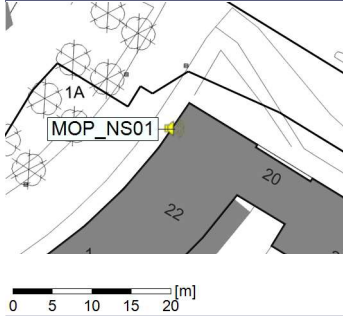

Remarks

...

Noise Time Related Diagram

03/11/2021
04/11/2021

○○○○ MOP_NS01

Project: Kronos Sydhavnen
Construction: Mozarts Plads
Location: N-V

Plan View

Remarks