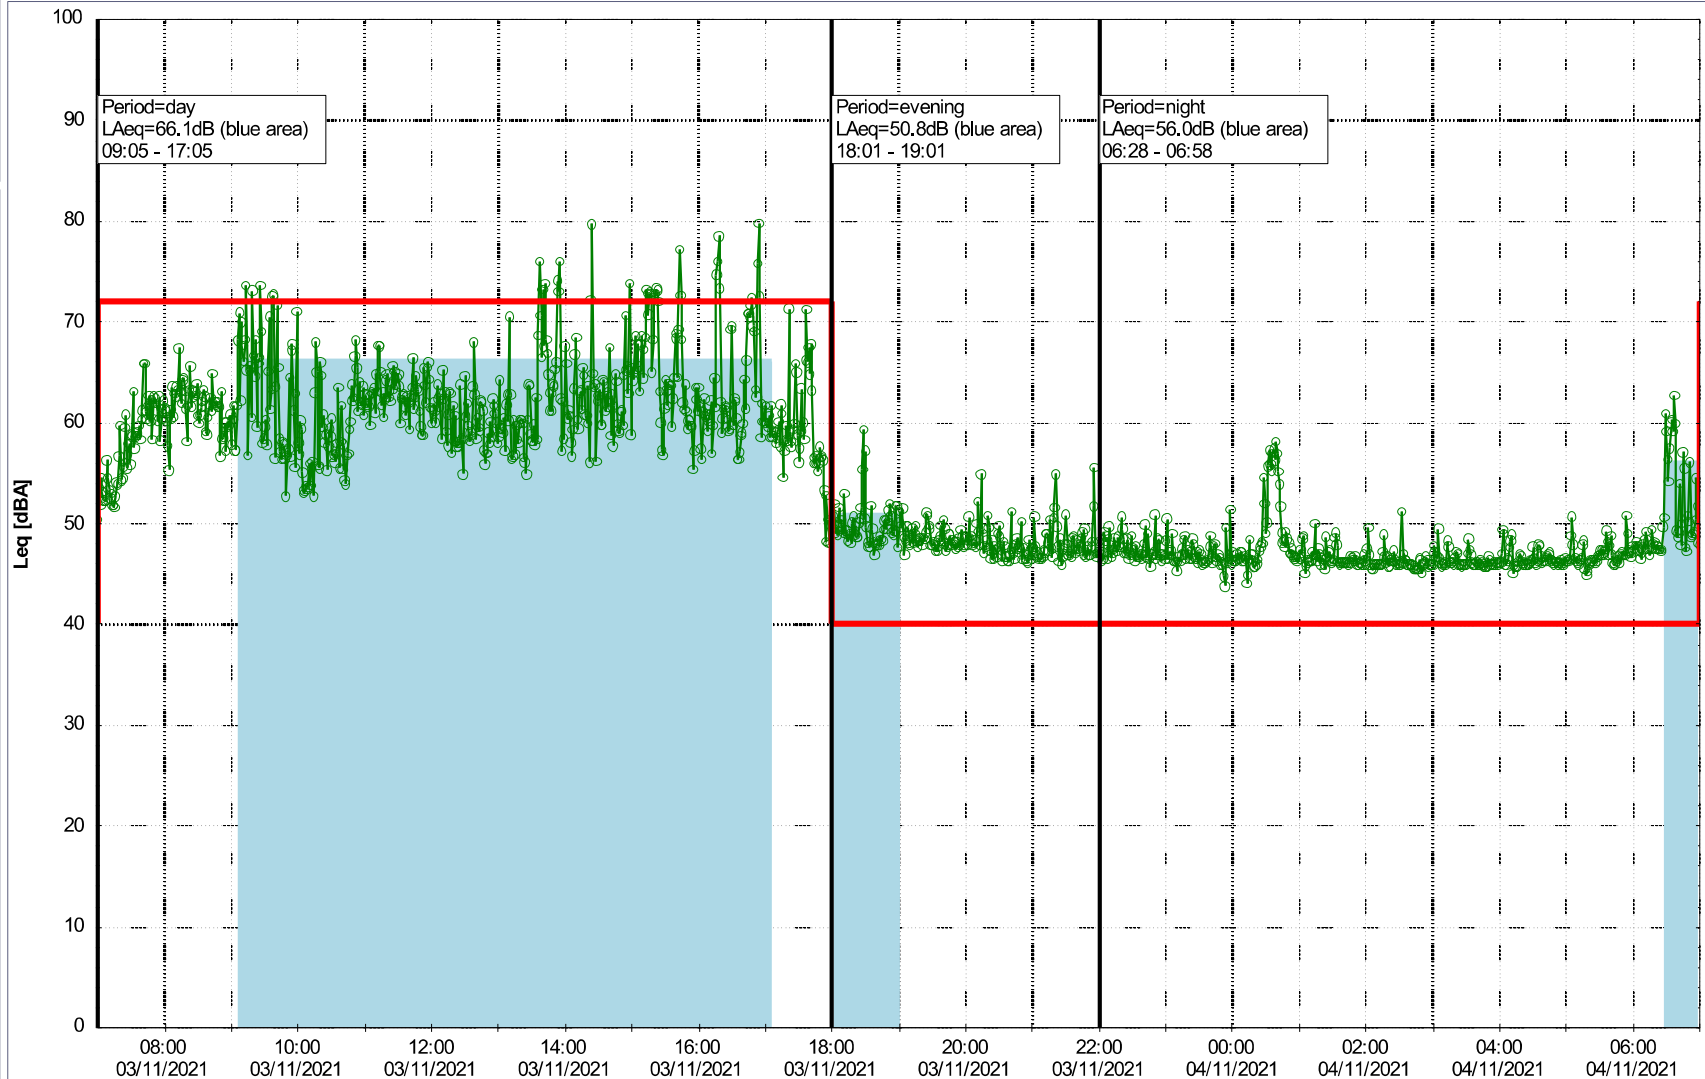

Noise Time Related Diagram

03/11/2021
04/11/2021

○○○○ MOP_NS01