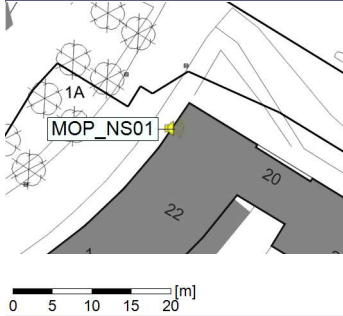

...

Noise Time Related Diagram

04/11/2021
05/11/2021

○○○○ MOP_NS01

Project: Kronos Sydhavnen
Construction: Mozarts Plads
Location: N-V

Plan View

Remarks

...