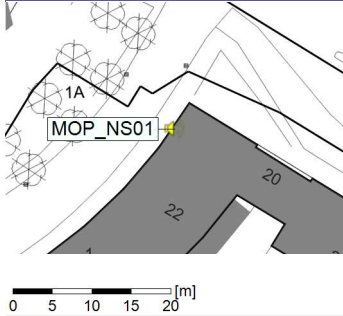

Plan View

Remarks

...

Noise Time Related Diagram

02/11/2021
03/11/2021

○○○○ MOP_NS01

Project: Kronos Sydhavnen
Construction: Mozarts Plads
Location: N-V

Plan View