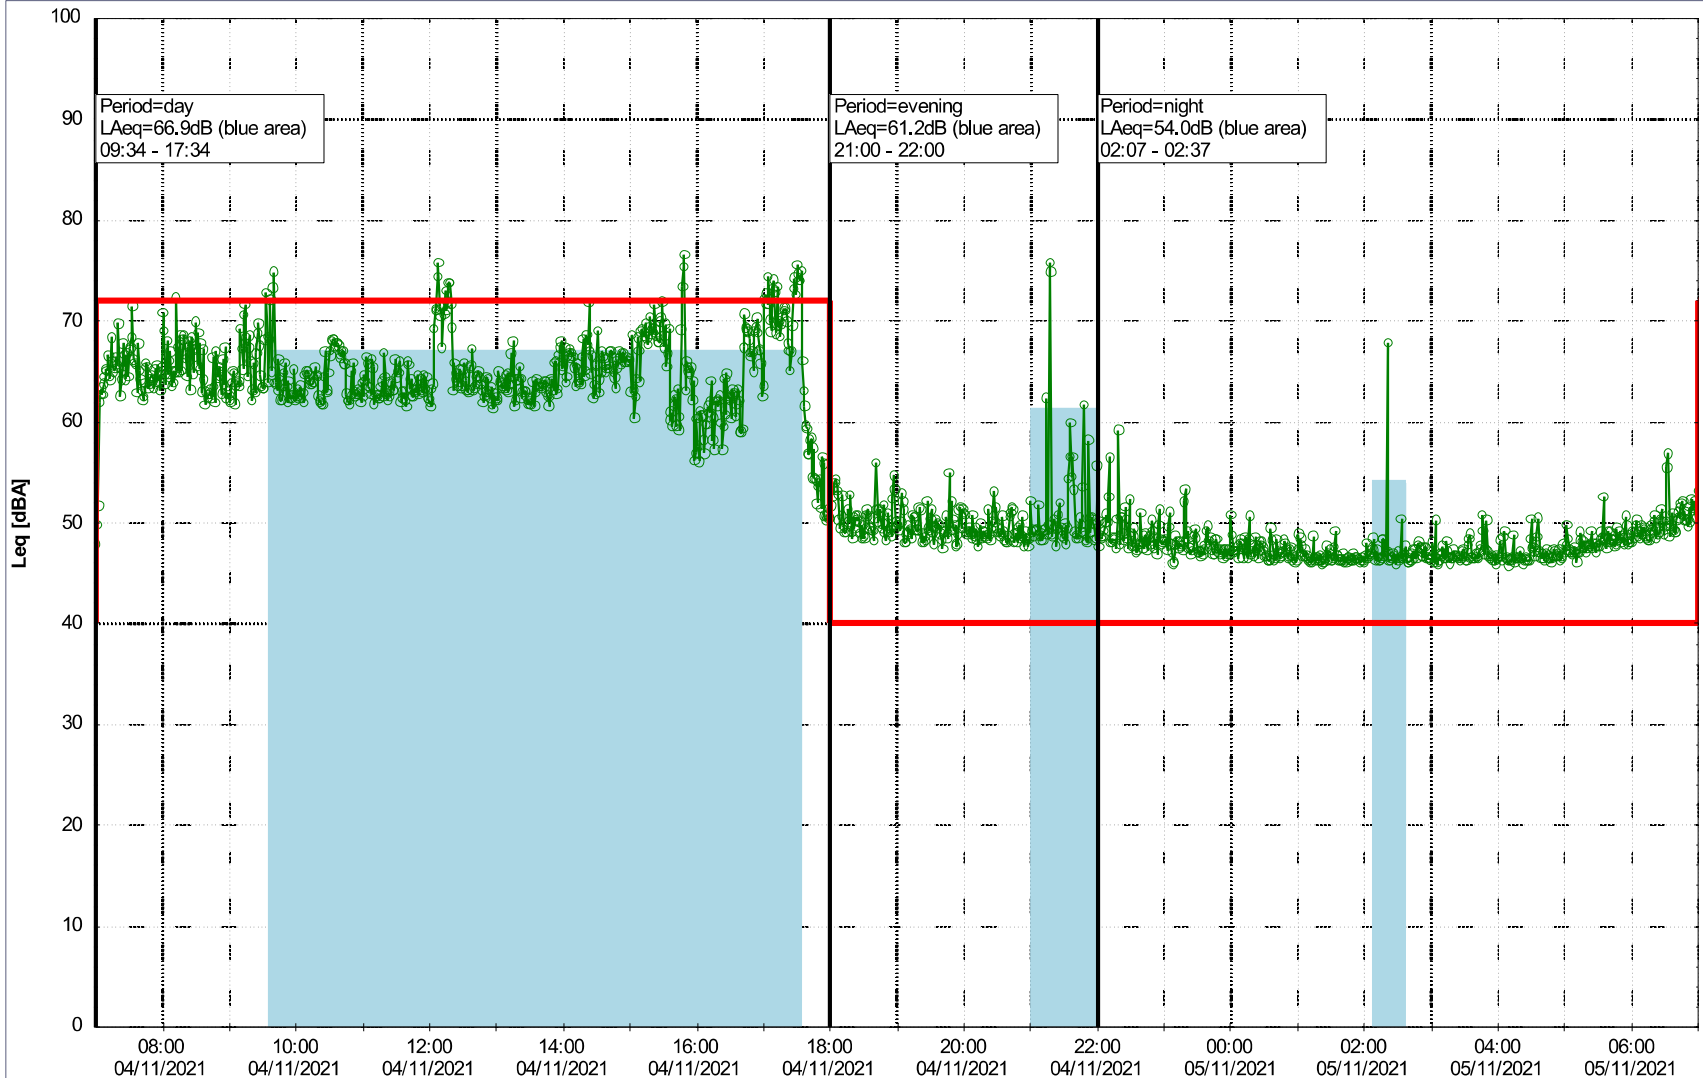

Remarks

...

Noise Time Related Diagram

03/11/2021
04/11/2021

○○○○ MOP_NS01

Project: Kronos Sydhavnen
Construction: Mozarts Plads
Location: N-V

Plan View

Remarks

...

Noise Time Related Diagram

04/11/2021
05/11/2021

○○○○ MOP_NS01

Project: Kronos Sydhavnen
Construction: Mozarts Plads
Location: N-V

Plan View

Remarks

...

Noise Time Related Diagram

05/11/2021
06/11/2021

○○○○ MOP_NS01

Project: Kronos Sydhavnen
Construction: Mozarts Plads
Location: N-V

Plan View

Remarks

...

Noise Time Related Diagram