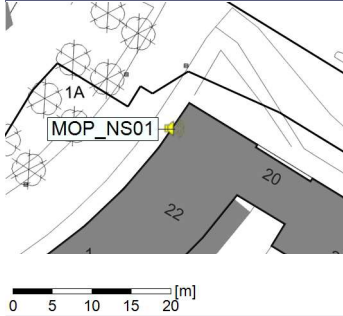

06/11/2021
07/11/2021

○○○○ MOP_NS01

Project: Kronos Sydhavnen
Construction: Mozarts Plads
Location: N-V

Plan View

Remarks

...

Noise Time Related Diagram

07/11/2021
08/11/2021