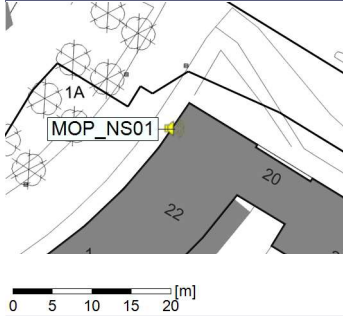

Project: Kronos Sydhavnen
Construction: Mozarts Plads
Location: N-V

Plan View

Remarks

...

Noise Time Related Diagram

01/11/2021
02/11/2021

○○○○ MOP_NS01

Project: Kronos Sydhavnen
Construction: Mozarts Plads
Location: N-V