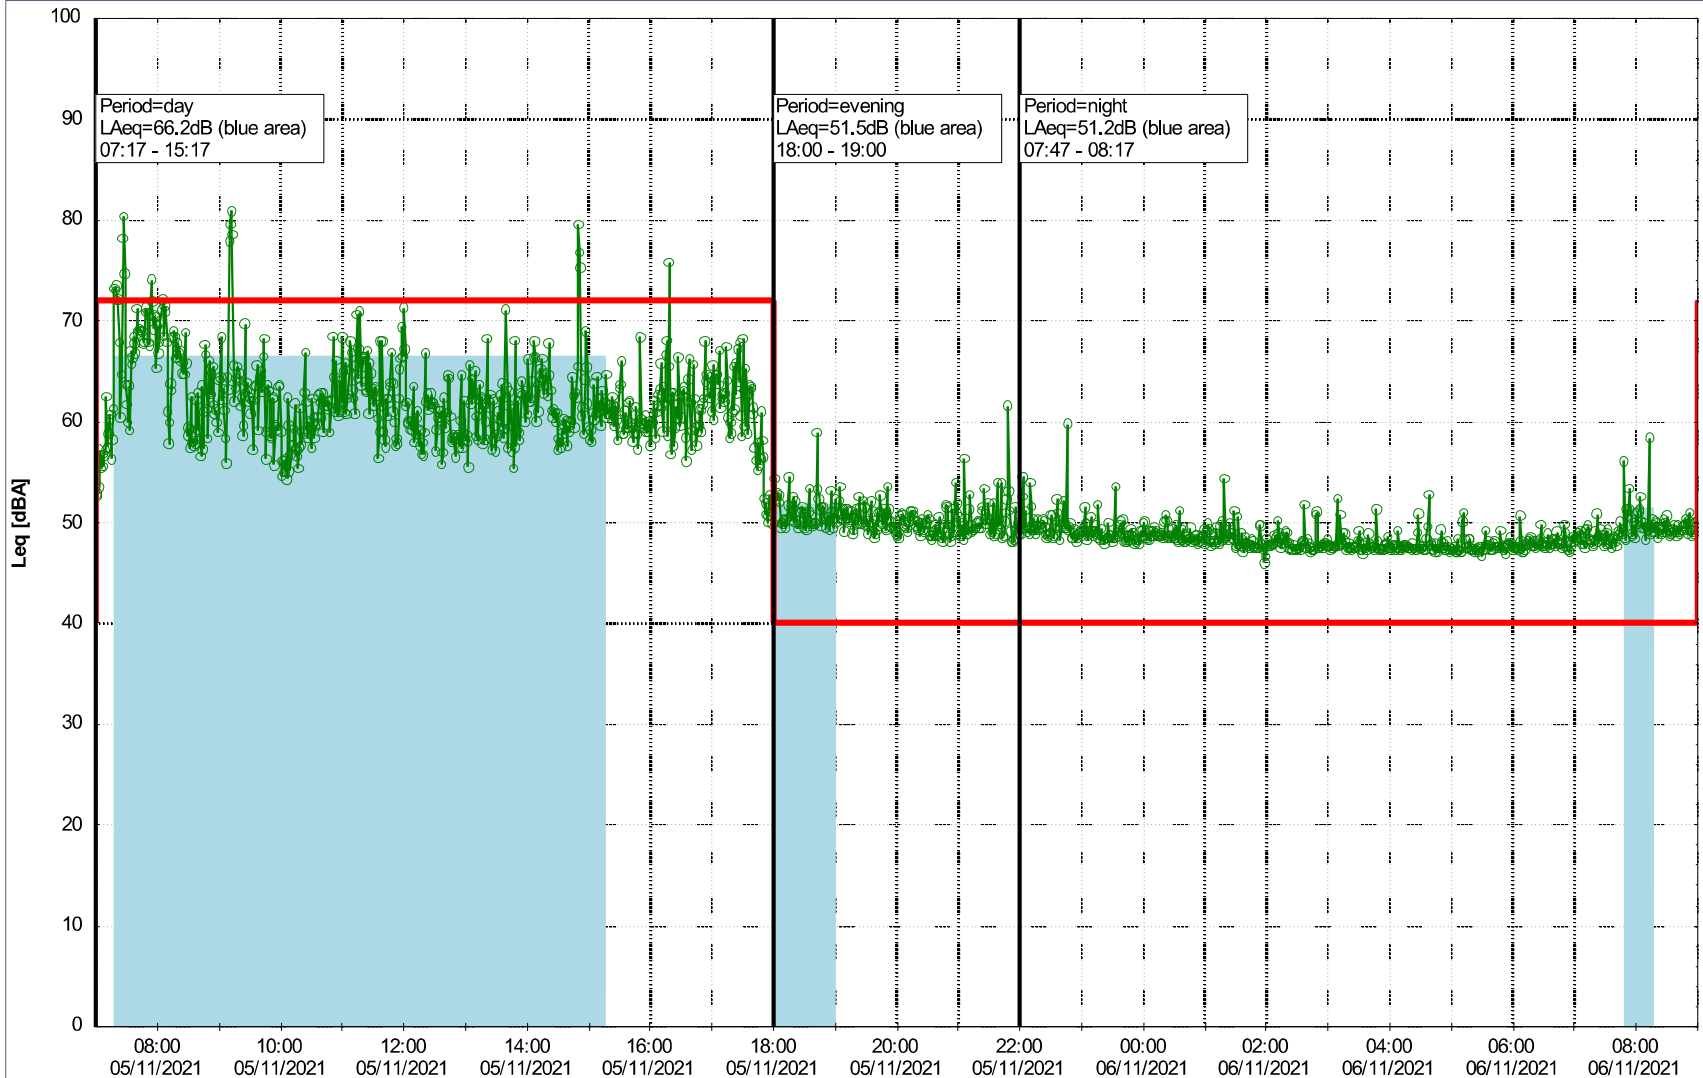

...

Noise Time Related Diagram

04/11/2021
05/11/2021

○○○○ MOP_NS01

Project: Kronos Sydhavnen
Construction: Mozarts Plads
Location: N-V

Plan View

Remarks

...

Noise Time Related Diagram

05/11/2021
06/11/2021

○○○○ MOP_NS01

Project: Kronos Sydhavnen
Construction: Mozarts Plads
Location: N-V

Plan View

Remarks

...

Noise Time Related Diagram