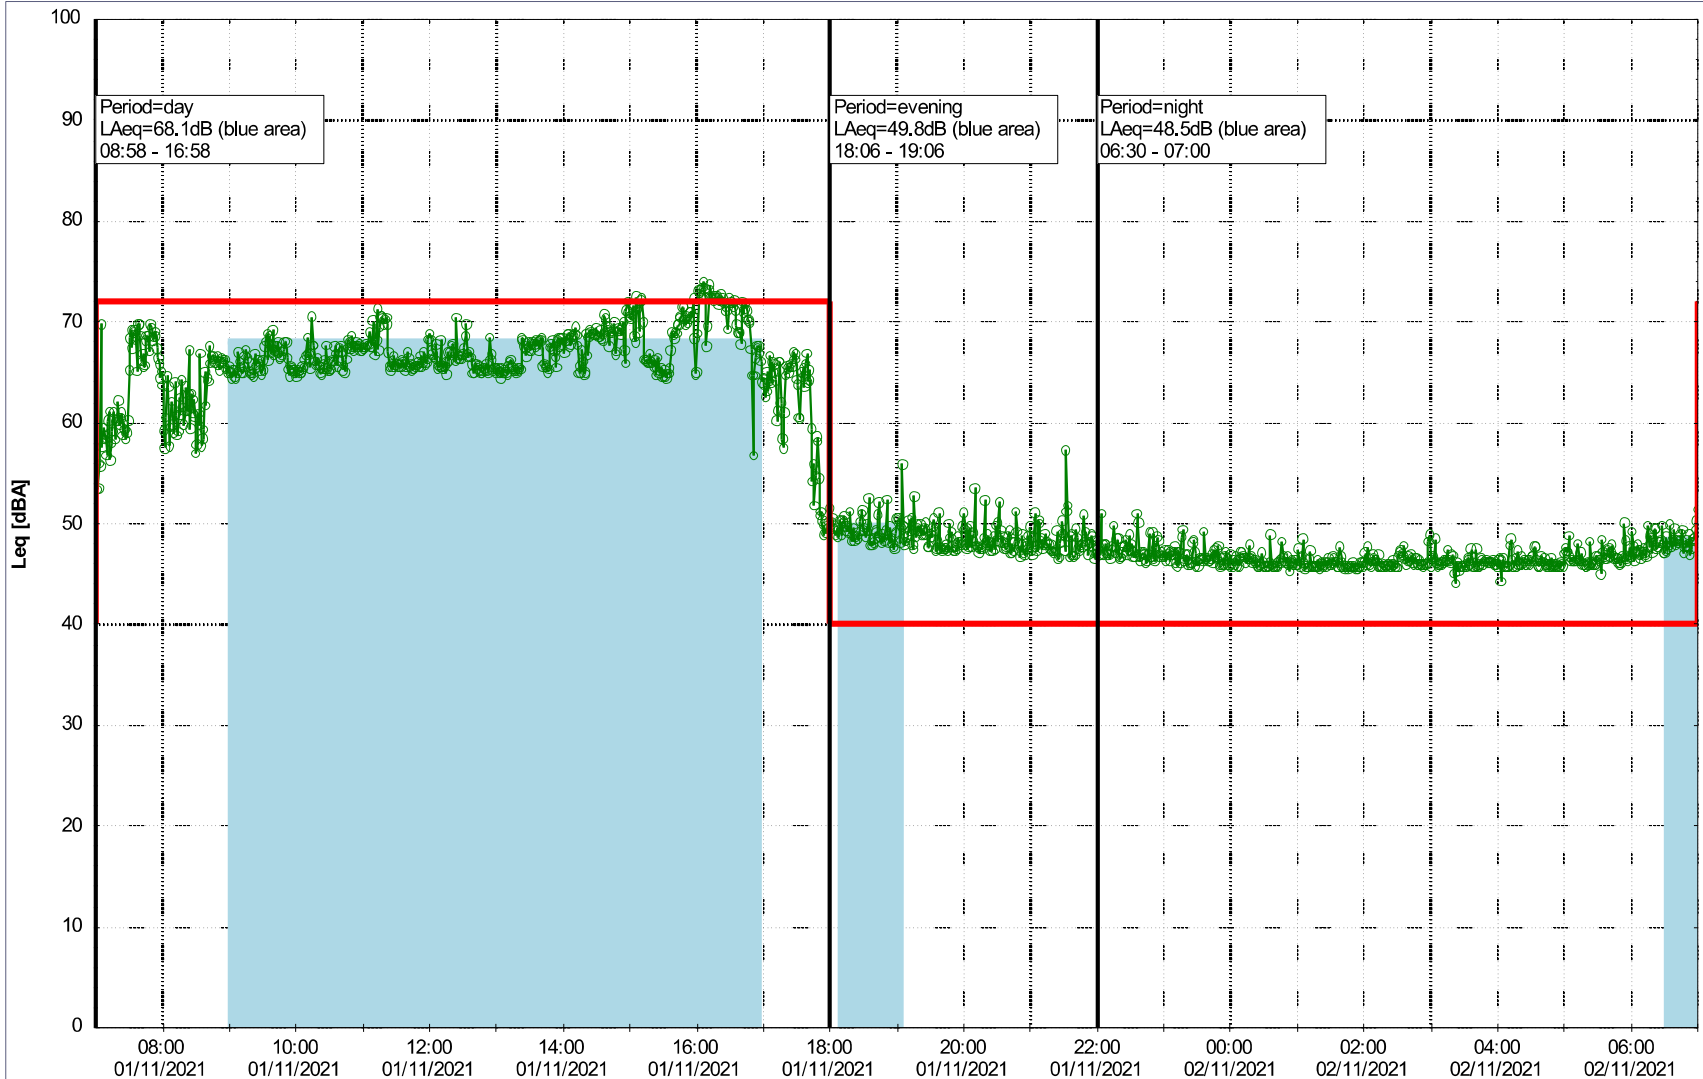

Noise Time Related Diagram

01/11/2021
02/11/2021

○○○○ MOP_NS01