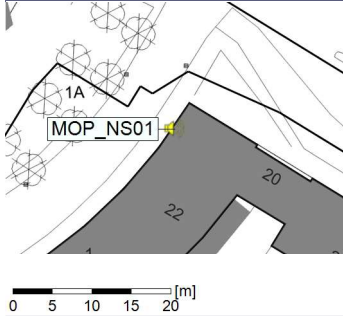

Noise Time Related Diagram

05/11/2021
06/11/2021

○○○○ MOP_NS01

Project: Kronos Sydhavnen
Construction: Mozarts Plads
Location: N-V

Plan View

Remarks

...

Noise Time Related Diagram