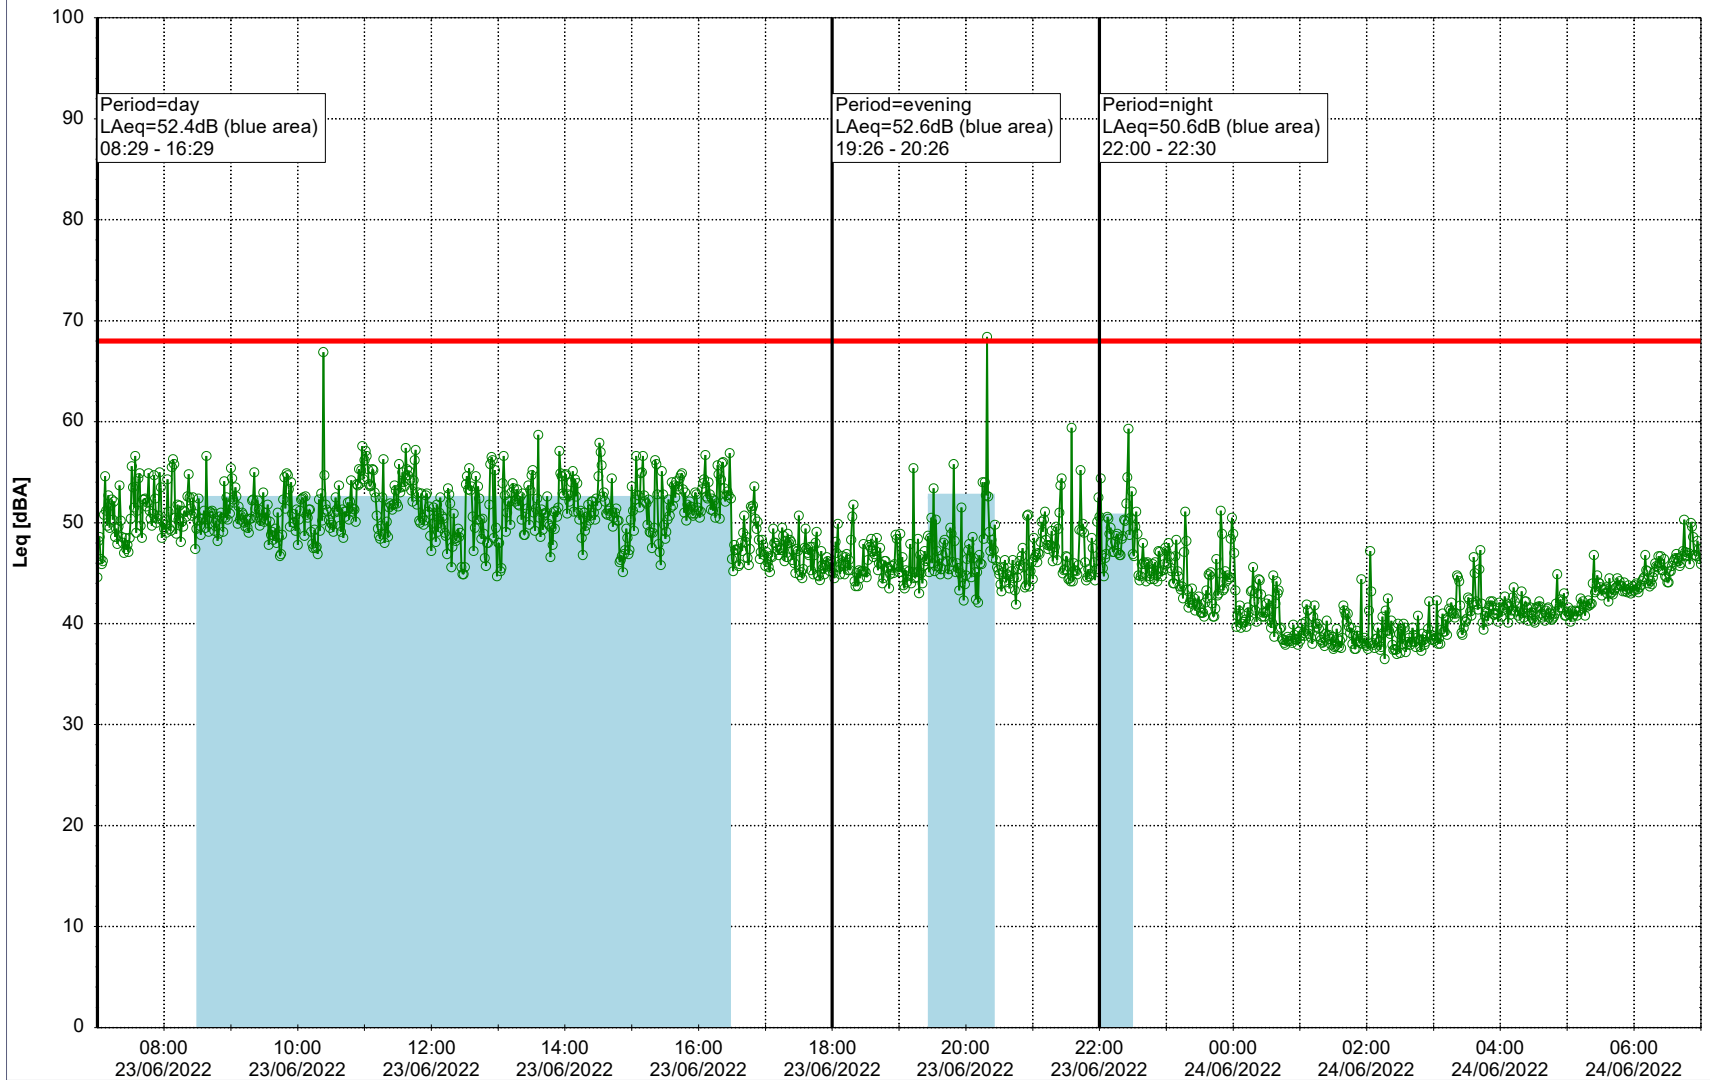

Remarks

...

Noise Time Related Diagram

22/06/2022
23/06/2022

○○○ EBR-OVK_NS02

Project: Kronos Sydhavnen
Construction: Enghave Brygge
Location: N-V

Plan View

Remarks

...

Noise Time Related Diagram

23/06/2022
24/06/2022

○○○ EBR-OVK_NS02

Project: Kronos Sydhavnen
Construction: Enghave Brygge
Location: N-V

Plan View

Remarks

...

Noise Time Related Diagram

24/06/2022
25/06/2022

○○○○ EBR-OVK_NS02

Project: Kronos Sydhavnen
Construction: Enghave Brygge
Location: N-V

Plan View

Remarks

...

Noise Time Related Diagram