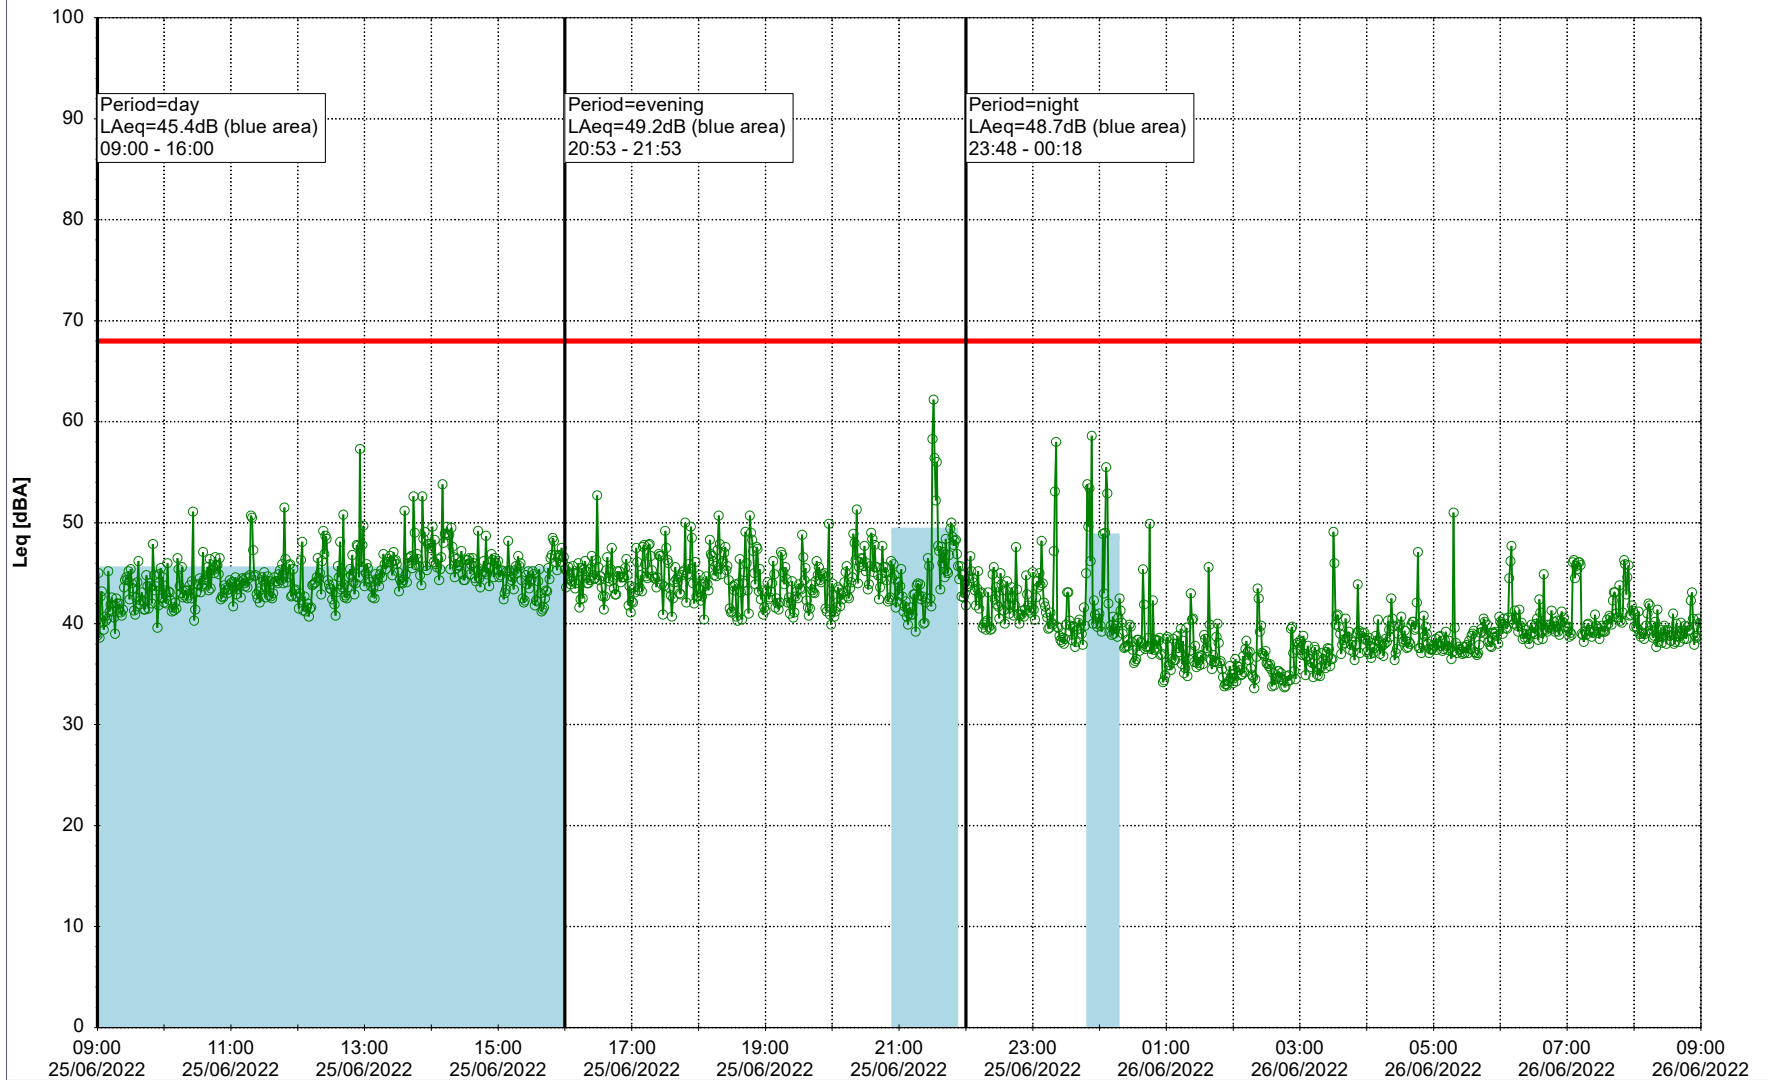

Noise Time Related Diagram

24/06/2022
25/06/2022

○○○○ EBR-OVK_NS02

Project: Kronos Sydhavnen
Construction: Enghave Brygge
Location: N-V

Plan View

Remarks

...

Noise Time Related Diagram

25/06/2022
26/06/2022

○○○○ EBR-OVK_NS02

Project: Kronos Sydhavnen
Construction: Enghave Brygge
Location: N-V

Plan View

Remarks

...

Noise Time Related Diagram

26/06/2022
27/06/2022