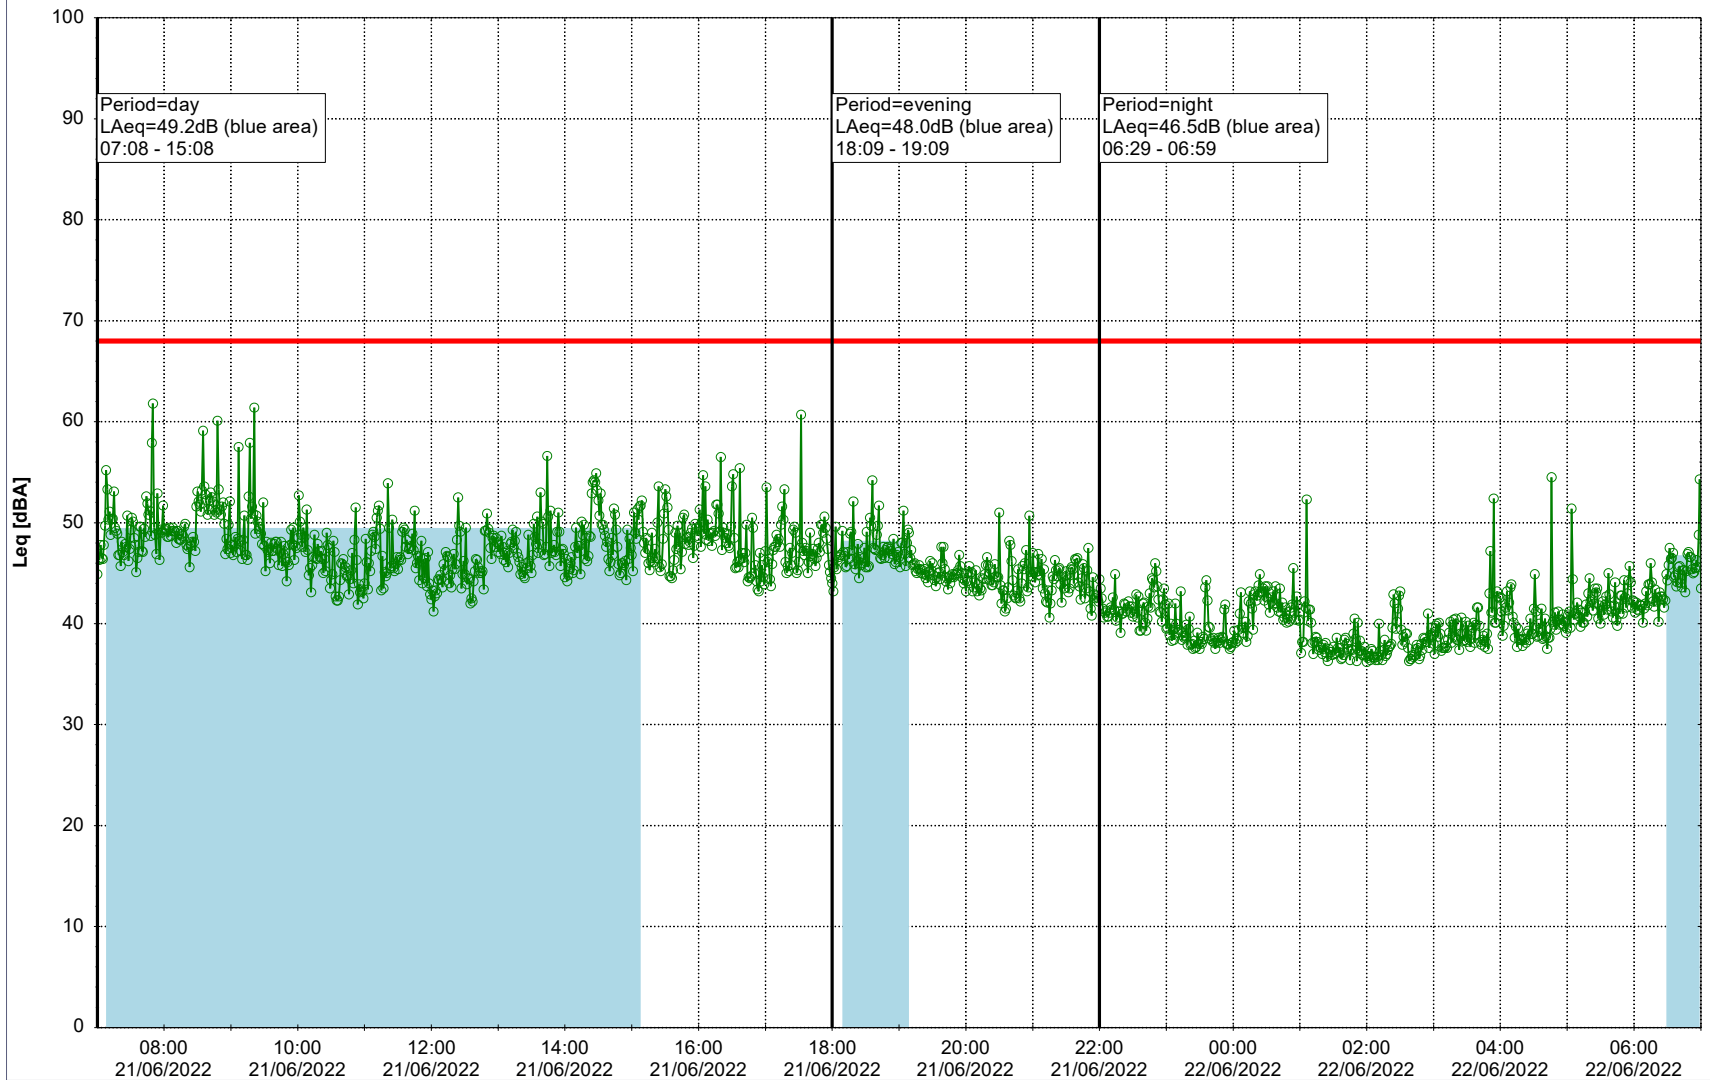

Plan View

Remarks

...

Noise Time Related Diagram

21/06/2022
22/06/2022

○○○ EBR-OVK_NS02

Project: Kronos Sydhavnen
Construction: Enghave Brygge
Location: N-V

Plan View

Remarks

...

Noise Time Related Diagram

22/06/2022
23/06/2022

○○○ EBR-OVK_NS02

Project: Kronos Sydhavnen
Construction: Enghave Brygge
Location: N-V

Plan View

Remarks