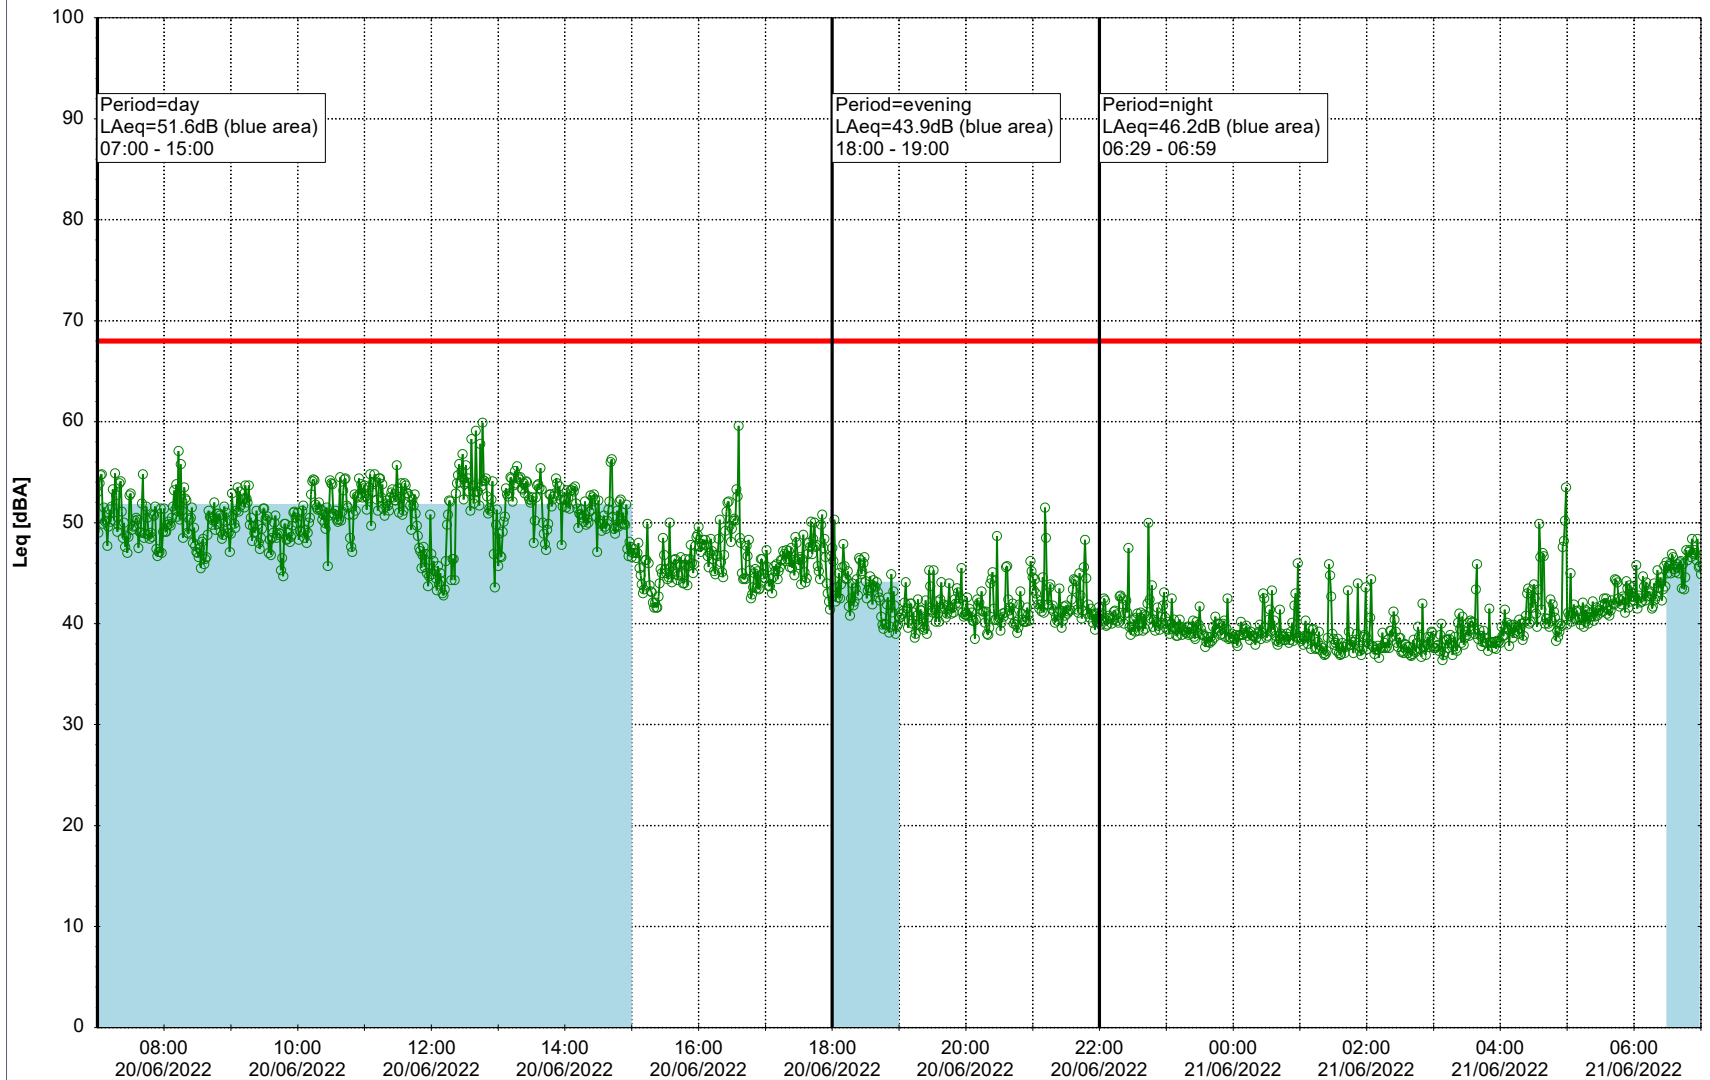

Project: Kronos Sydhavnen
Construction: Enghave Brygge
Location: N-V

Plan View

Remarks

...

Noise Time Related Diagram

20/06/2022
21/06/2022

○○○○ EBR-OVK_NS02

Project: Kronos Sydhavnen
Construction: Enghave Brygge
Location: N-V

Plan View

Remarks

...

Noise Time Related Diagram

21/06/2022
22/06/2022

○○○ EBR-OVK_NS02

Project: Kronos Sydhavnen
Construction: Enghave Brygge
Location: N-V

Plan View

Remarks

...

Noise Time Related Diagram

22/06/2022
23/06/2022

○○○ EBR-OVK_NS02

Project: Kronos Sydhavnen
Construction: Enghave Brygge
Location: N-V

Plan View

Remarks