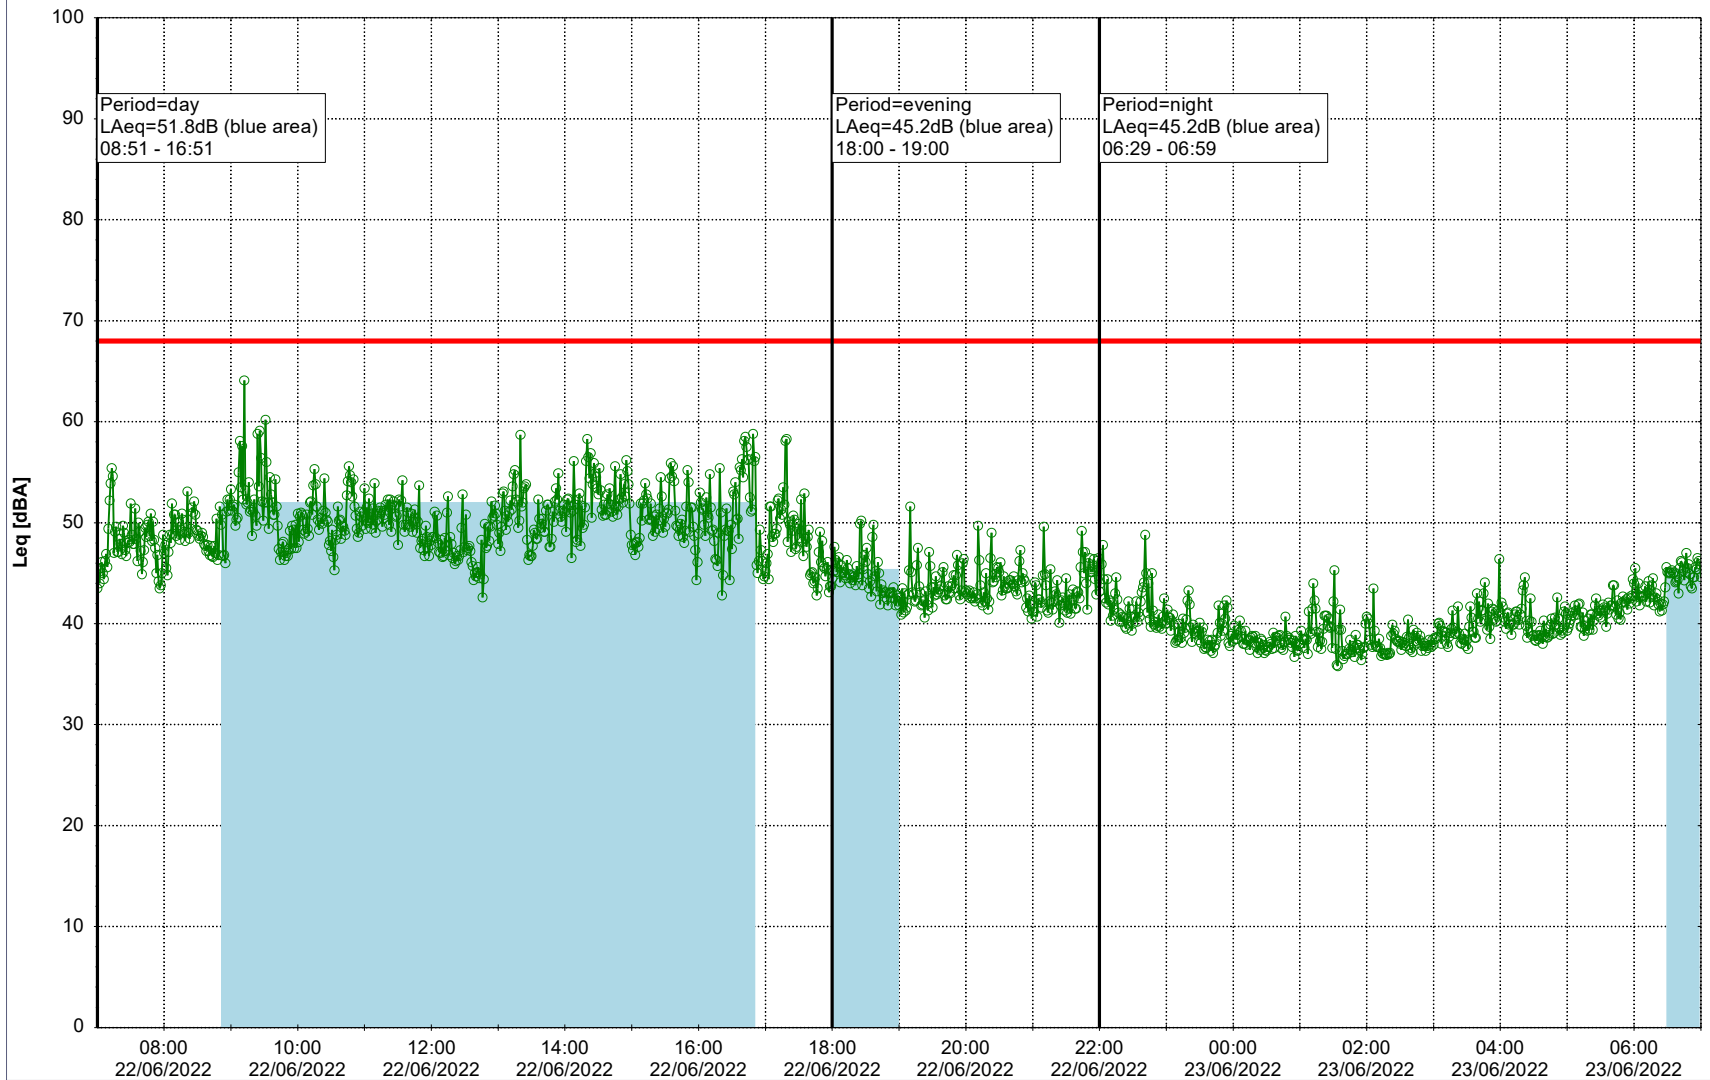

Plan View

Remarks

...

Noise Time Related Diagram

21/06/2022
22/06/2022

○○○ EBR-OVK_NS02

Project: Kronos Sydhavnen
Construction: Enghave Brygge
Location: N-V

Plan View

Remarks

...

Noise Time Related Diagram

22/06/2022
23/06/2022

○○○ EBR-OVK_NS02

Project: Kronos Sydhavnen
Construction: Enghave Brygge
Location: N-V

Plan View

Remarks