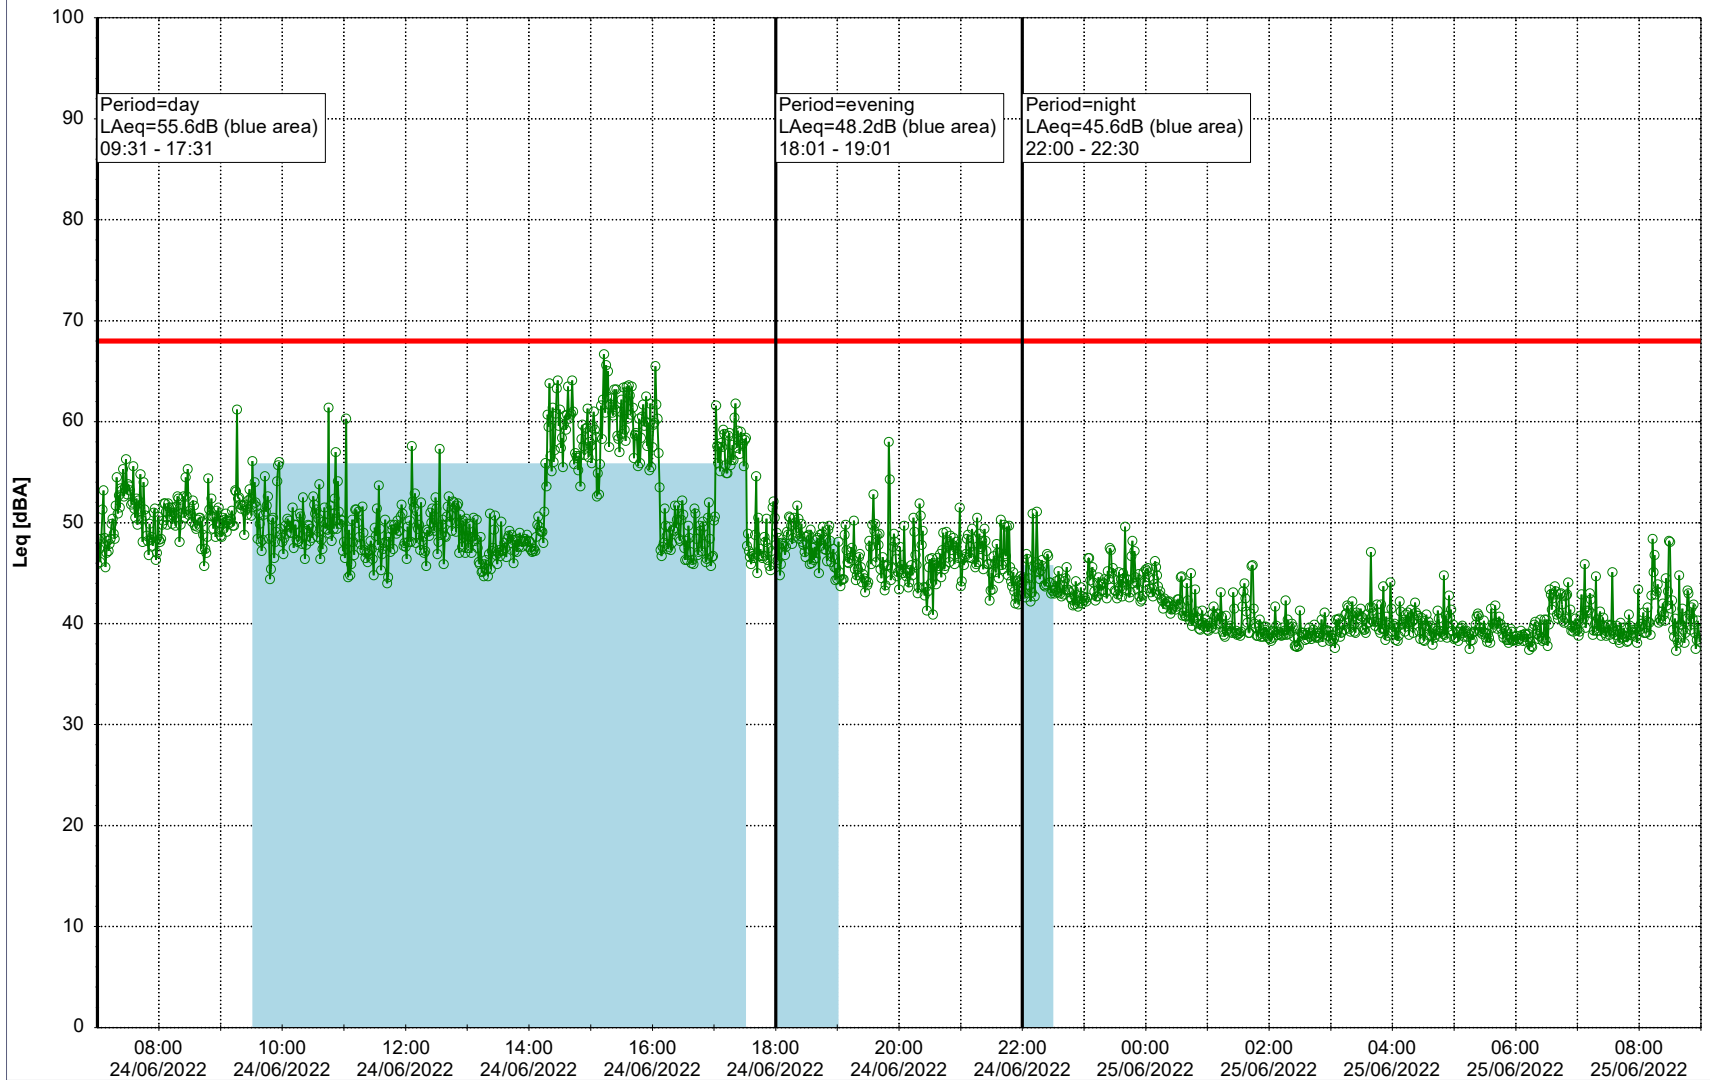

...

Noise Time Related Diagram

23/06/2022
24/06/2022

○○○ EBR-OVK_NS02

Project: Kronos Sydhavnen
Construction: Enghave Brygge
Location: N-V

Plan View

Remarks

...

Noise Time Related Diagram

24/06/2022
25/06/2022

○○○○ EBR-OVK_NS02

Project: Kronos Sydhavnen
Construction: Enghave Brygge
Location: N-V

Plan View

Remarks

...

Noise Time Related Diagram

25/06/2022
26/06/2022

○○○○ EBR-OVK_NS02

Project: Kronos Sydhavnen
Construction: Enghave Brygge
Location: N-V

Plan View

Remarks

...

Noise Time Related Diagram

26/06/2022
27/06/2022