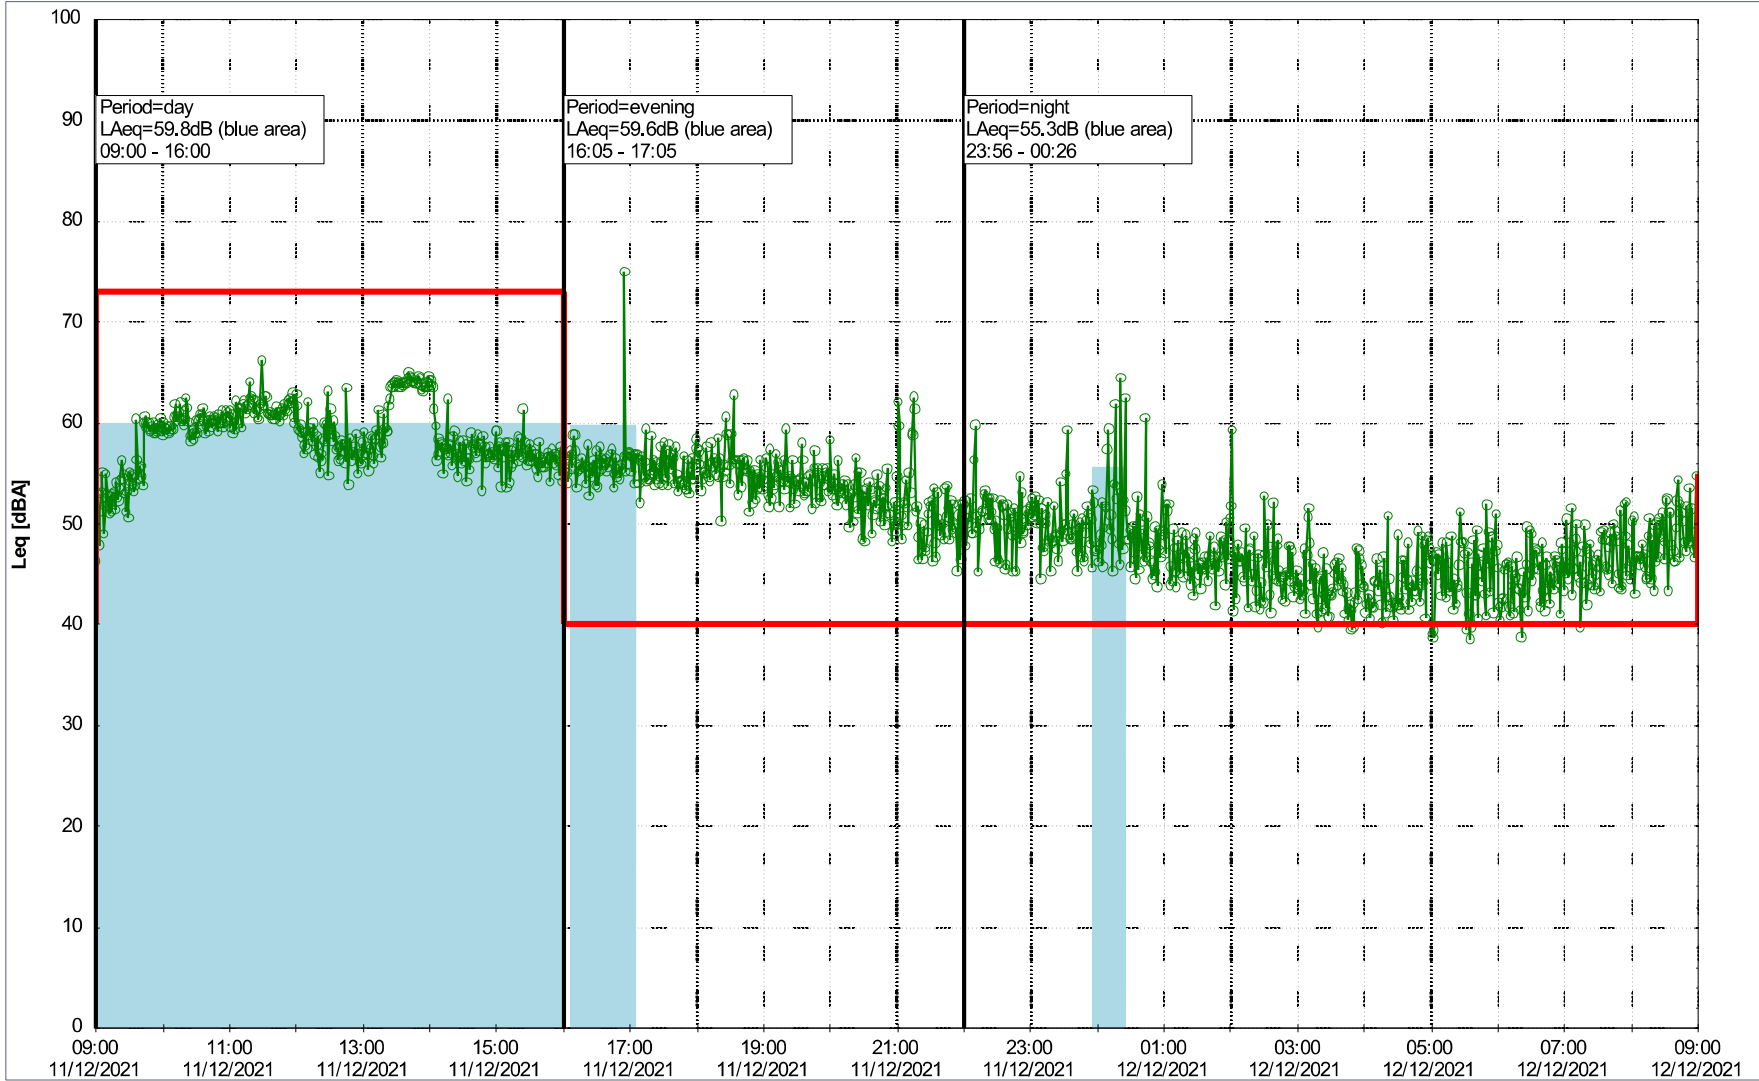

Noise Time Related Diagram

10/12/2021
11/12/2021

o o o o HOL_NS01

Project: Kronos Sydhavnen
Construction: Havneholmen
Location: N-V

Plan View

Remarks

...

Noise Time Related Diagram

11/12/2021
12/12/2021

o o o o HOL_NS01

Project: Kronos Sydhavnen
Construction: Havneholmen
Location: N-V

Plan View

Remarks

...

Noise Time Related Diagram

12/12/2021
13/12/2021