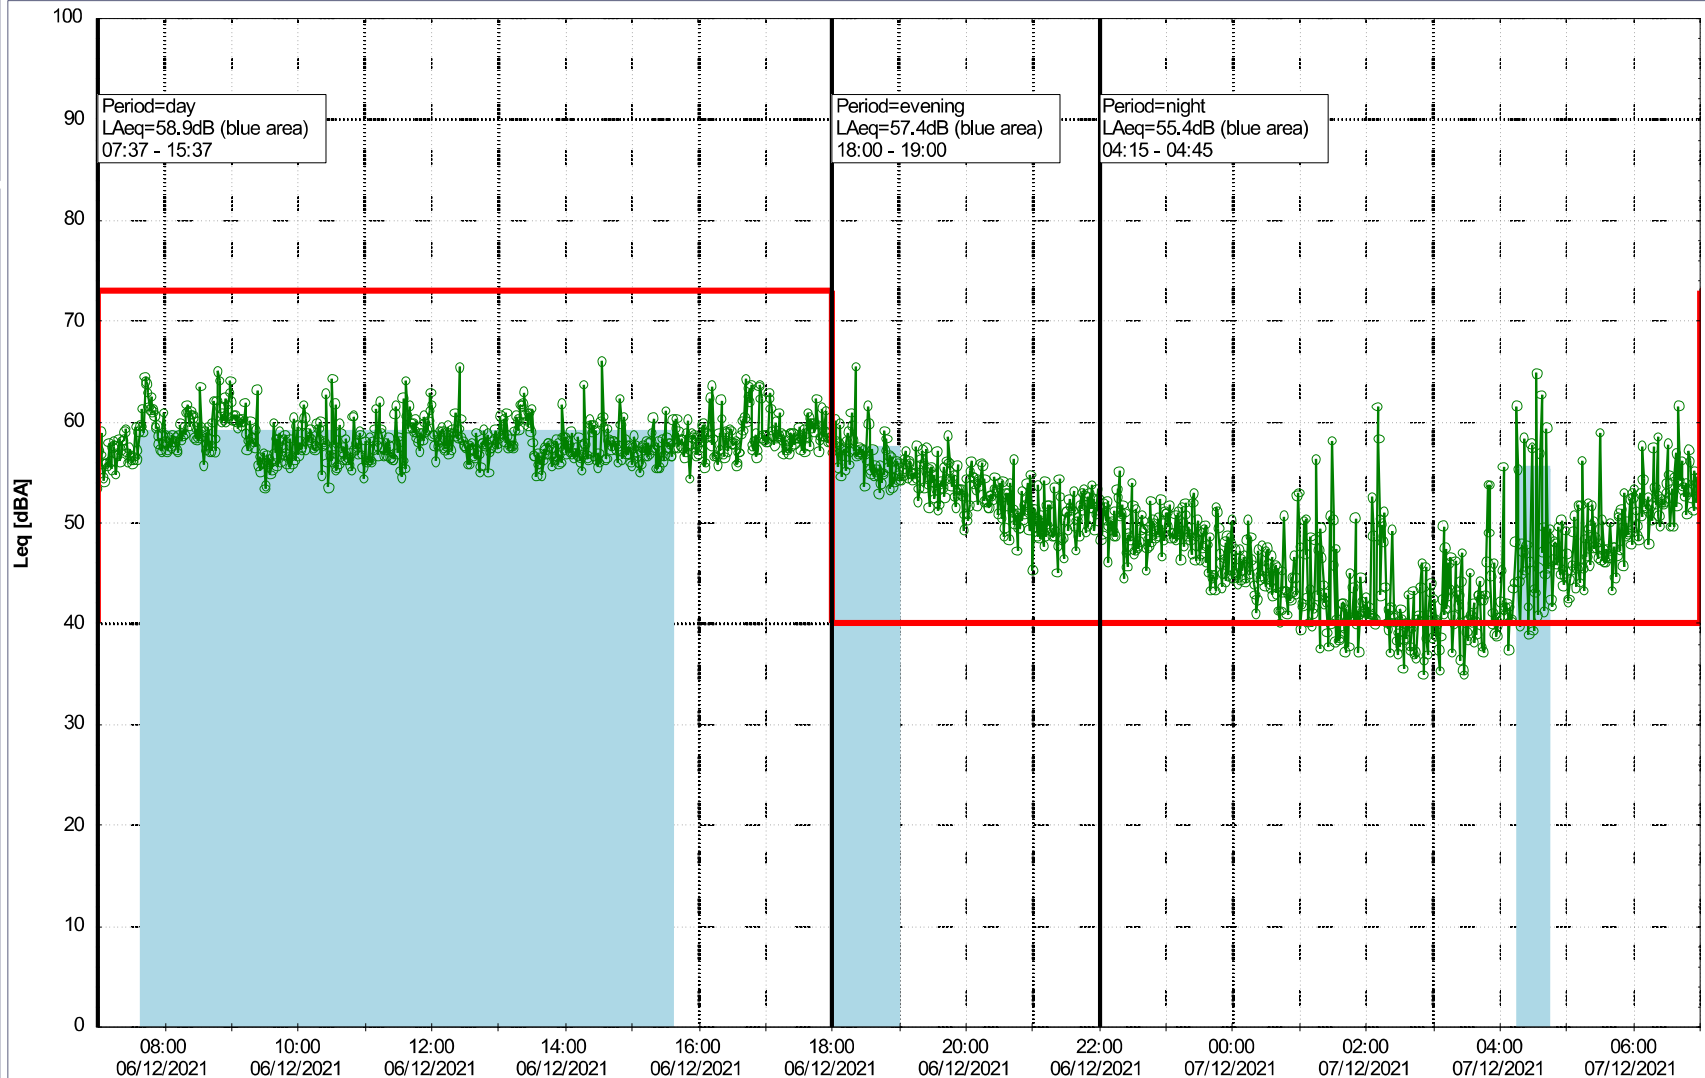

Project: Kronos Sydhavnen
Construction: Havneholmen
Location: N-V

Plan View

Remarks

...

Noise Time Related Diagram

06/12/2021
07/12/2021

○○○○ HOL_NS01

Project: Kronos Sydhavnen
Construction: Havneholmen
Location: N-V

Plan View

Remarks

...

Noise Time Related Diagram

07/12/2021
08/12/2021

o o o o HOL_NS01

Project: Kronos Sydhavnen
Construction: Havneholmen
Location: N-V

Plan View

Remarks

...

Noise Time Related Diagram

08/12/2021
09/12/2021

o o o o HOL_NS01

Project: Kronos Sydhavnen
Construction: Havneholmen
Location: N-V

Plan View

Remarks

Noise Time Related Diagram

10/12/2021
11/12/2021

o o o o HOL_NS01

Project: Kronos Sydhavnen
Construction: Havneholmen
Location: N-V

Plan View

Remarks

...

Noise Time Related Diagram