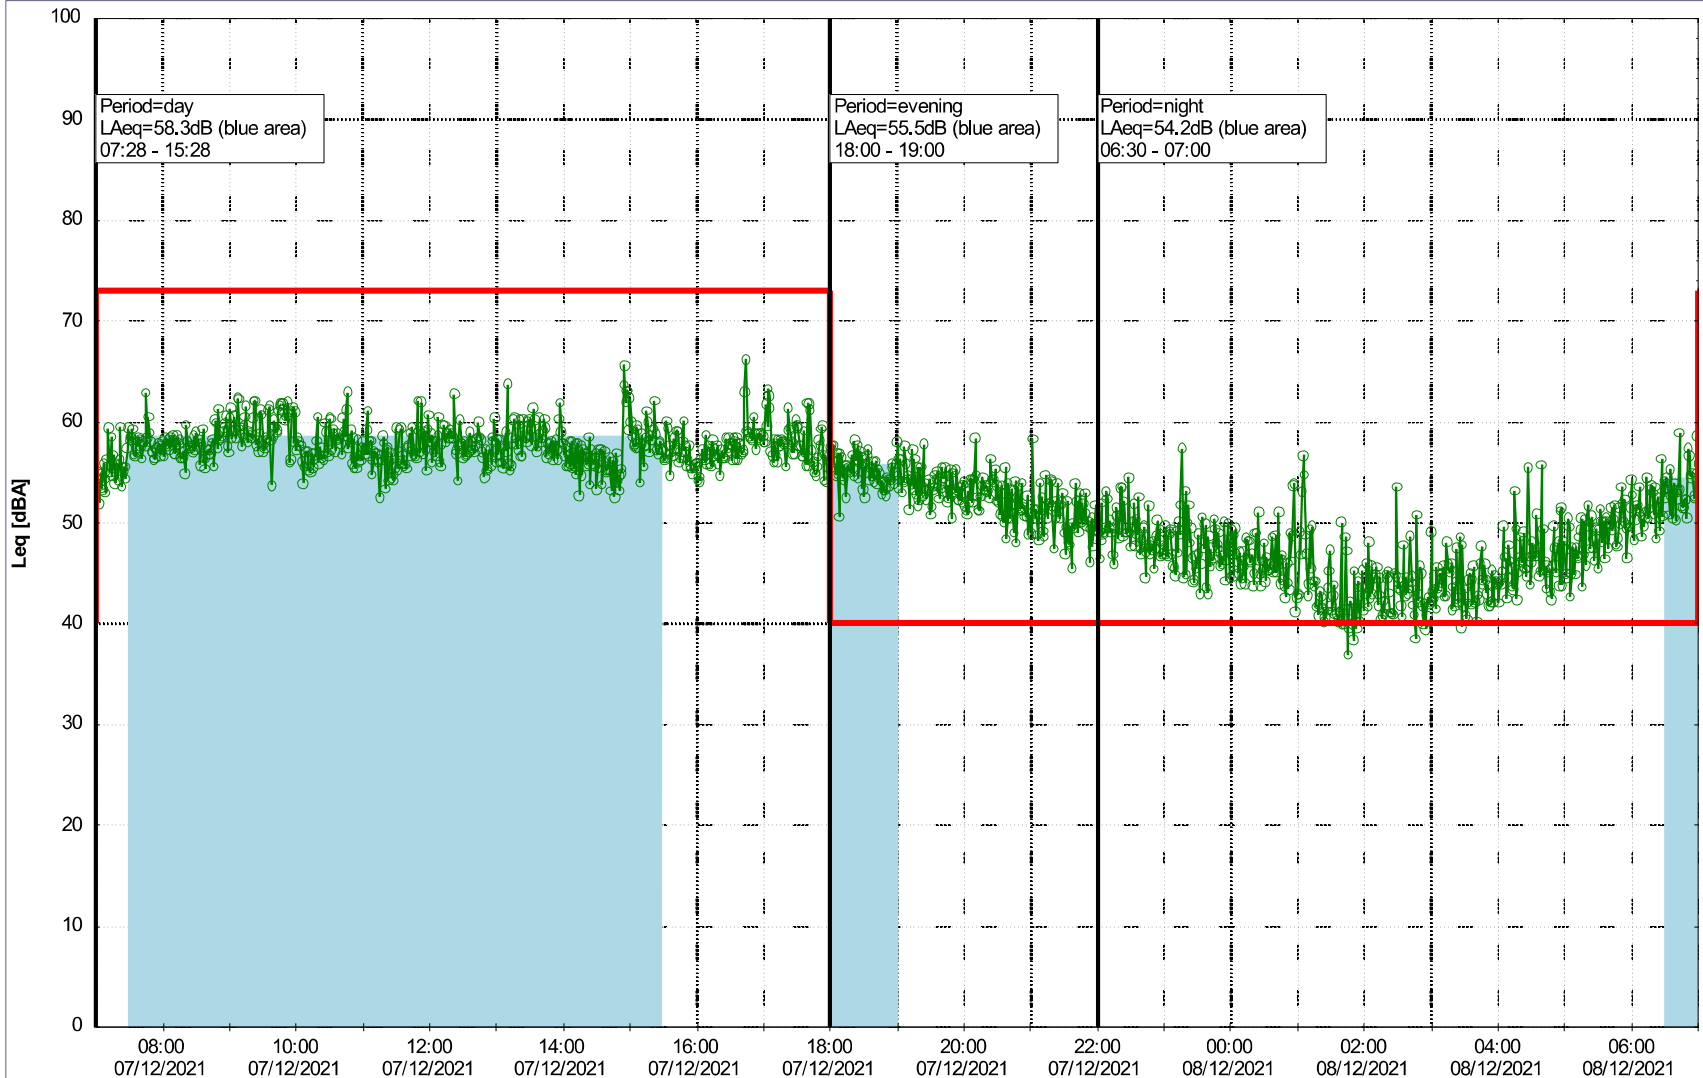

Plan View

Remarks

...

Noise Time Related Diagram

07/12/2021
08/12/2021

o o o o HOL_NS01

Project: Kronos Sydhavnen
Construction: Havneholmen
Location: N-V

Plan View

Remarks

...

Noise Time Related Diagram

08/12/2021
09/12/2021

o o o o HOL_NS01

Project: Kronos Sydhavnen
Construction: Havneholmen
Location: N-V

Plan View

Remarks

...

Noise Time Related Diagram

09/12/2021
10/12/2021

o o o o HOL_NS01

Project: Kronos Sydhavnen
Construction: Havneholmen
Location: N-V

Plan View

Remarks

...

Noise Time Related Diagram

10/12/2021
11/12/2021

o o o o HOL_NS01

Project: Kronos Sydhavnen
Construction: Havneholmen
Location: N-V

Plan View

Remarks

...

Noise Time Related Diagram