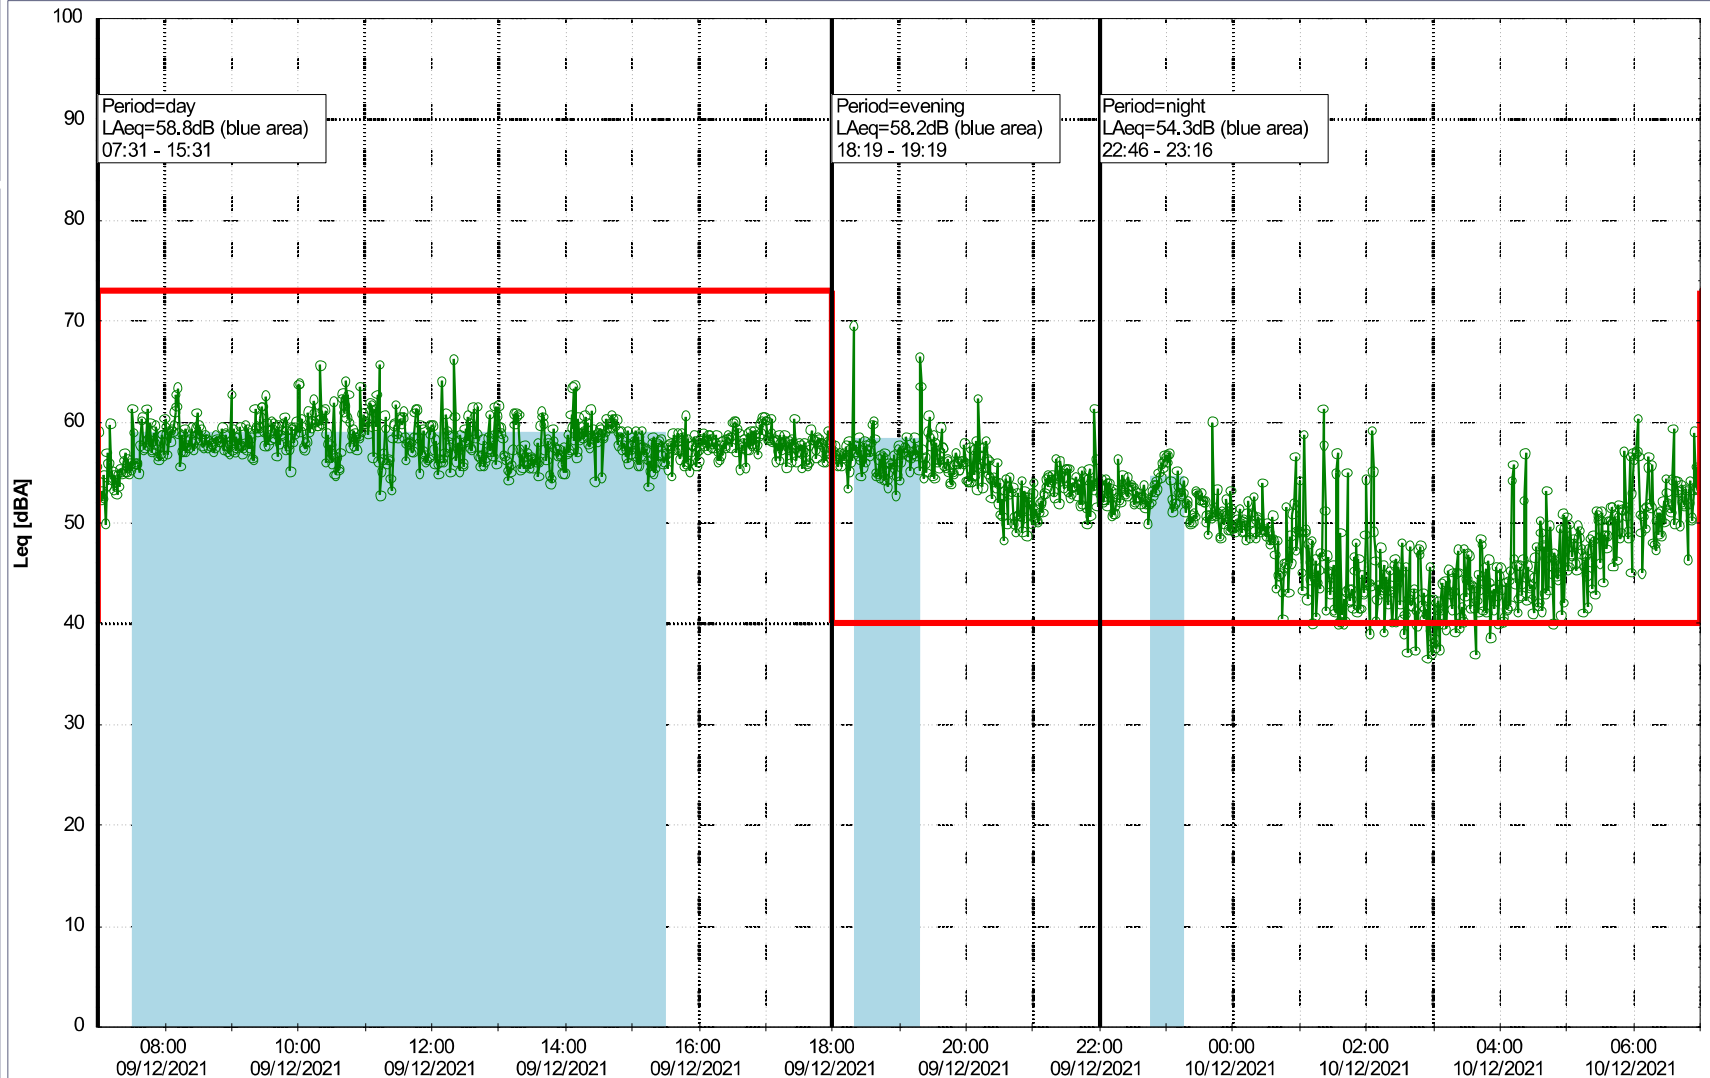

Remarks

...

Noise Time Related Diagram

08/12/2021
09/12/2021

o o o o HOL_NS01

Project: Kronos Sydhavnen
Construction: Havneholmen
Location: N-V

Plan View

Remarks

...

Noise Time Related Diagram

09/12/2021
10/12/2021

o o o o HOL_NS01

Project: Kronos Sydhavnen
Construction: Havneholmen
Location: N-V

Plan View

Remarks

...

Noise Time Related Diagram

10/12/2021
11/12/2021

o o o o HOL_NS01

Project: Kronos Sydhavnen
Construction: Havneholmen
Location: N-V

Plan View

Remarks

...

Noise Time Related Diagram

11/12/2021
12/12/2021

o o o o HOL_NS01

Project: Kronos Sydhavnen
Construction: Havneholmen
Location: N-V

Plan View

Remarks

...

Noise Time Related Diagram

12/12/2021
13/12/2021