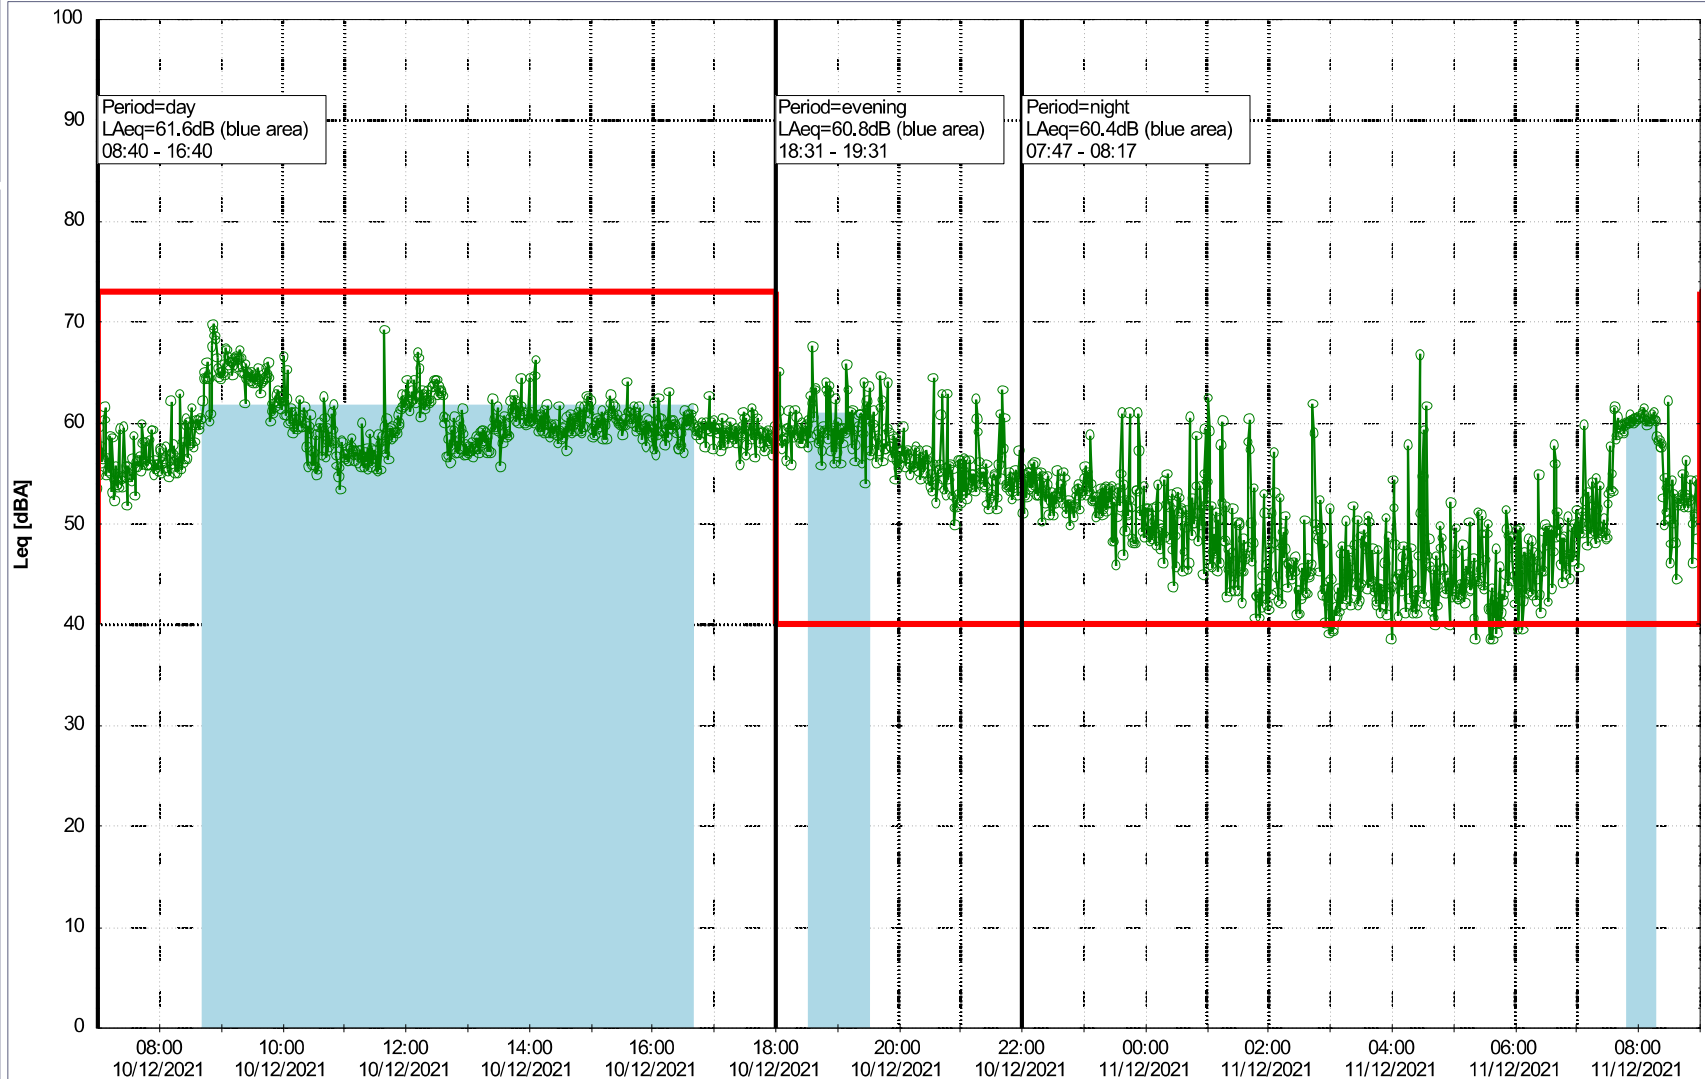

...

Noise Time Related Diagram

09/12/2021
10/12/2021

o o o o HOL_NS01

Project: Kronos Sydhavnen
Construction: Havneholmen
Location: N-V

Plan View

Remarks

...

Noise Time Related Diagram

10/12/2021
11/12/2021

o o o o HOL_NS01

Project: Kronos Sydhavnen
Construction: Havneholmen
Location: N-V

Plan View

Remarks

...

Noise Time Related Diagram

11/12/2021
12/12/2021

o o o o HOL_NS01

Project: Kronos Sydhavnen
Construction: Havneholmen
Location: N-V

Plan View

Remarks

...

Noise Time Related Diagram

12/12/2021
13/12/2021