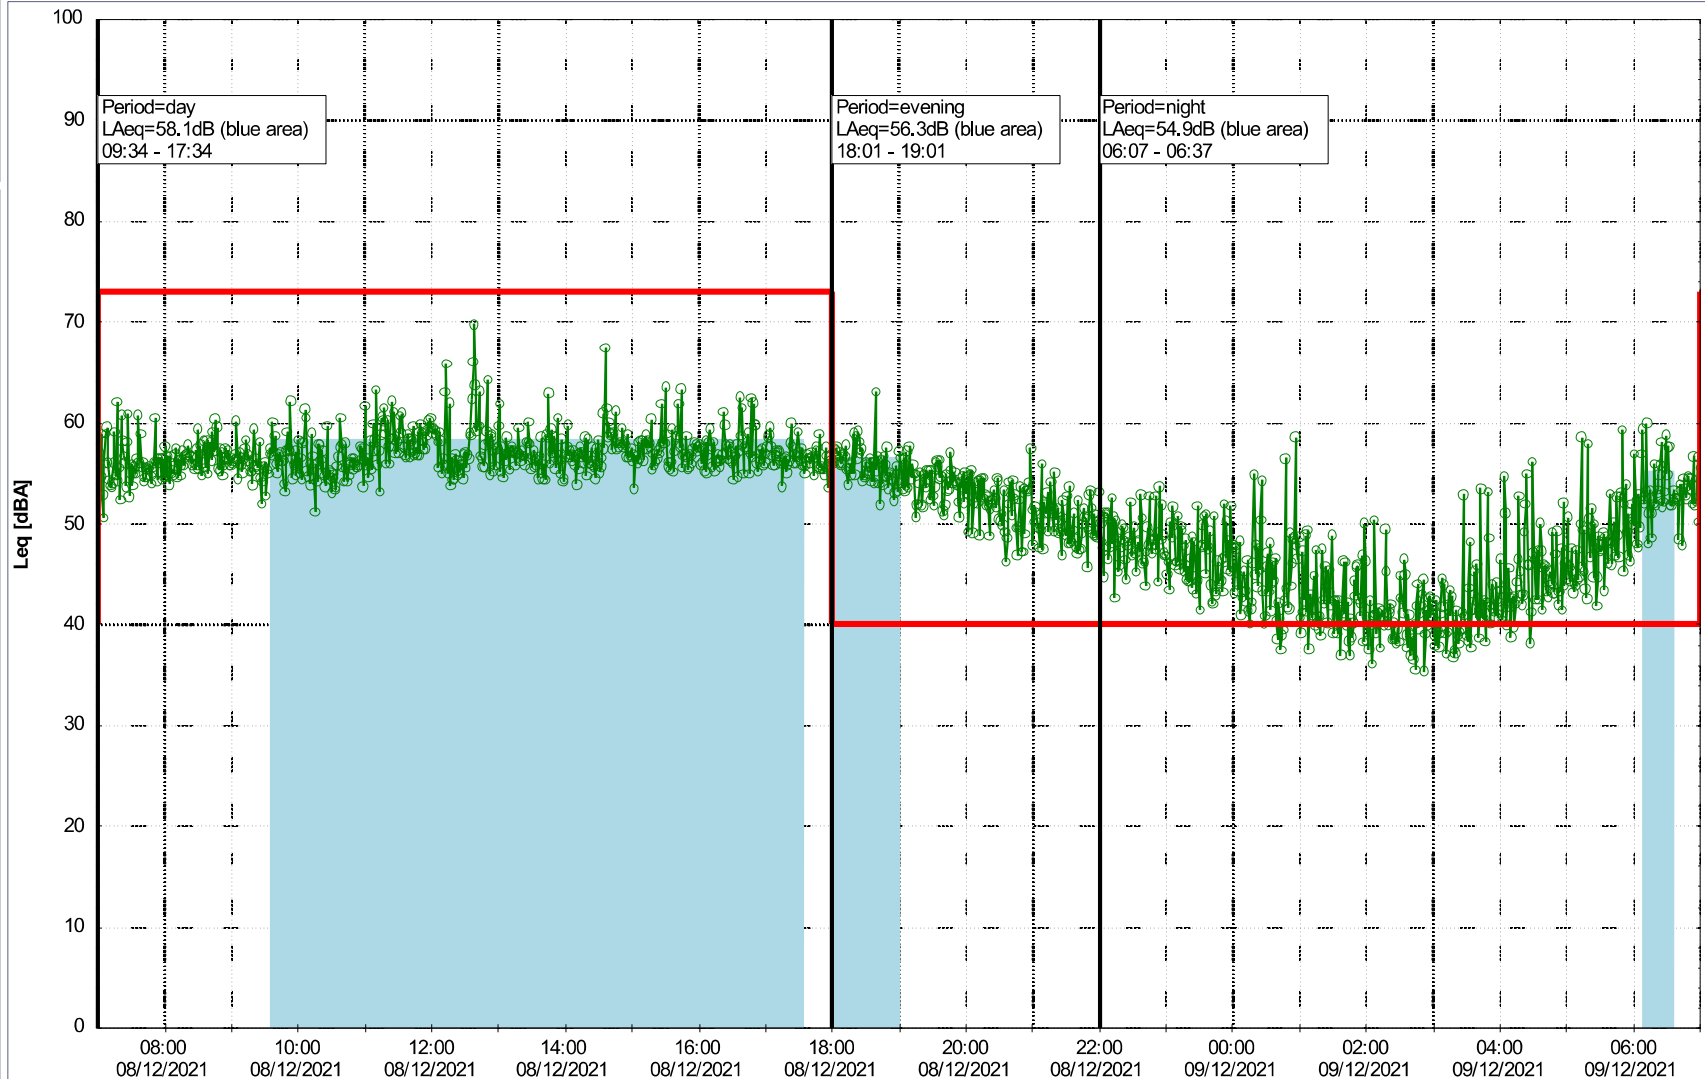

Plan View

Remarks

...

Noise Time Related Diagram

07/12/2021
08/12/2021

o o o o HOL_NS01

Project: Kronos Sydhavnen
Construction: Havneholmen
Location: N-V

Plan View

Remarks

...

Noise Time Related Diagram

08/12/2021
09/12/2021

o o o o HOL_NS01

Project: Kronos Sydhavnen
Construction: Havneholmen
Location: N-V

Plan View

Remarks

...

Noise Time Related Diagram

09/12/2021
10/12/2021

o o o o HOL_NS01

Project: Kronos Sydhavnen
Construction: Havneholmen
Location: N-V

Plan View

Remarks

...

Noise Time Related Diagram

10/12/2021
11/12/2021

o o o o HOL_NS01

Project: Kronos Sydhavnen
Construction: Havneholmen
Location: N-V

Plan View

Remarks

...

Noise Time Related Diagram