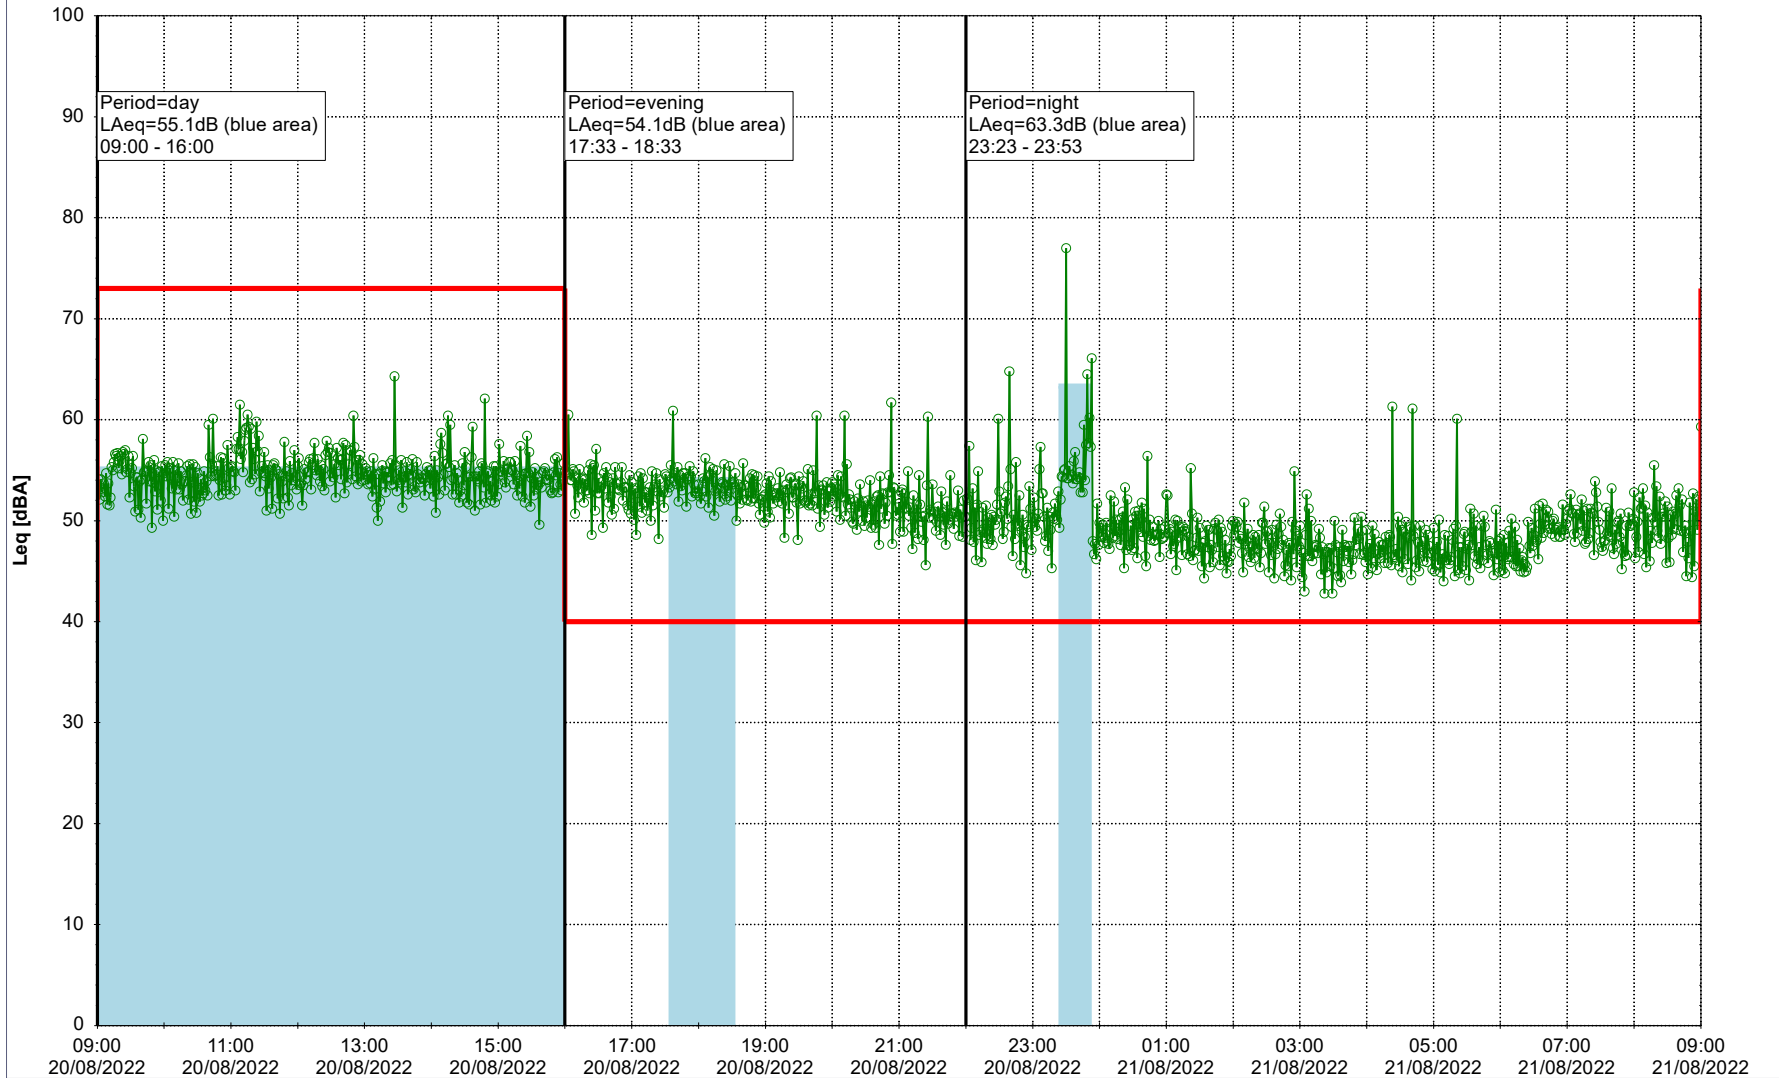

Noise Time Related Diagram

19/08/2022
20/08/2022

○ ○ ○ ○ HOL_NS01

Project: Kronos Sydhavnen
Construction: Havneholmen
Location: N-V

Plan View

Remarks

...

Noise Time Related Diagram

20/08/2022
21/08/2022

○ ○ ○ ○ HOL_NS01

Project: Kronos Sydhavnen
Construction: Havneholmen
Location: N-V

Plan View

Remarks

...

Noise Time Related Diagram

21/08/2022
22/08/2022