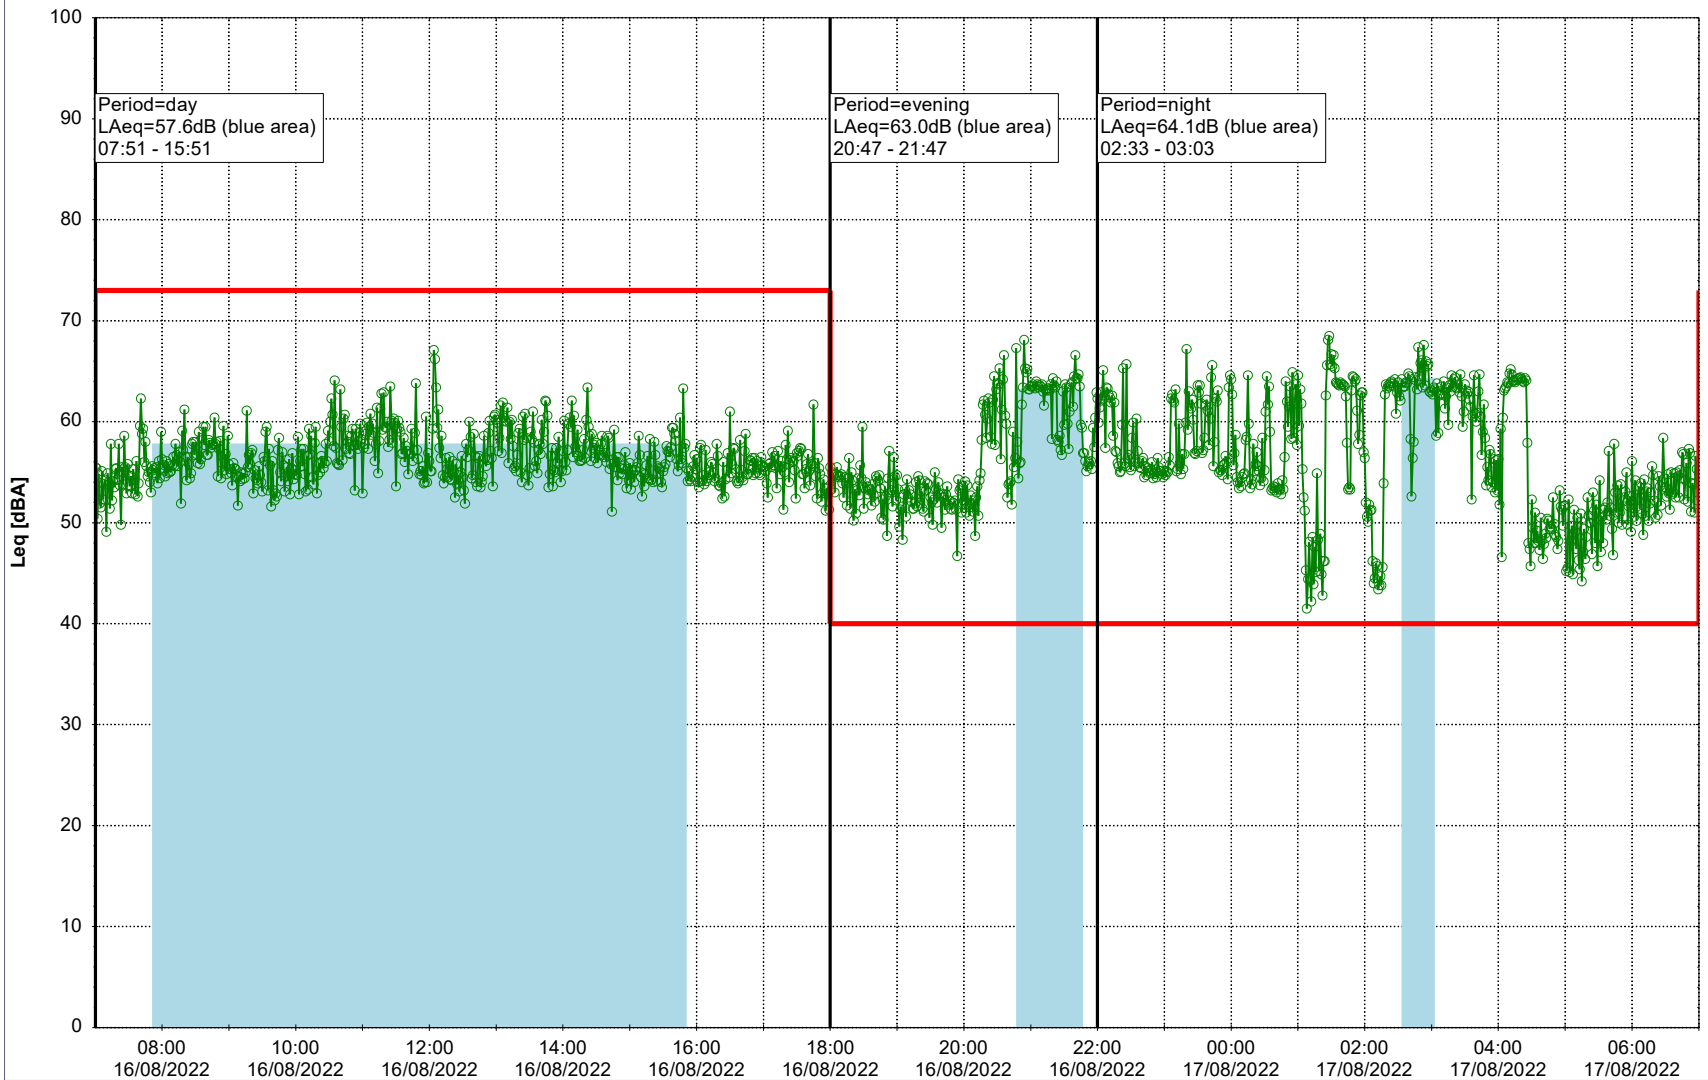

Plan View

Remarks

...

Noise Time Related Diagram

16/08/2022
17/08/2022

○ ○ ○ ○ HOL_NS01

Project: Kronos Sydhavnen
Construction: Havneholmen
Location: N-V

Plan View

Remarks

...

Noise Time Related Diagram

17/08/2022
18/08/2022

○ ○ ○ ○ HOL_NS01

Project: Kronos Sydhavnen
Construction: Havneholmen
Location: N-V

Plan View

Remarks

...

Noise Time Related Diagram

18/08/2022
19/08/2022

○ ○ ○ ○ HOL_NS01

Project: Kronos Sydhavnen
Construction: Havneholmen
Location: N-V

Plan View

Remarks

...

Noise Time Related Diagram

19/08/2022
20/08/2022

○ ○ ○ ○ HOL_NS01

Project: Kronos Sydhavnen
Construction: Havneholmen
Location: N-V

Plan View

Remarks

...

Noise Time Related Diagram