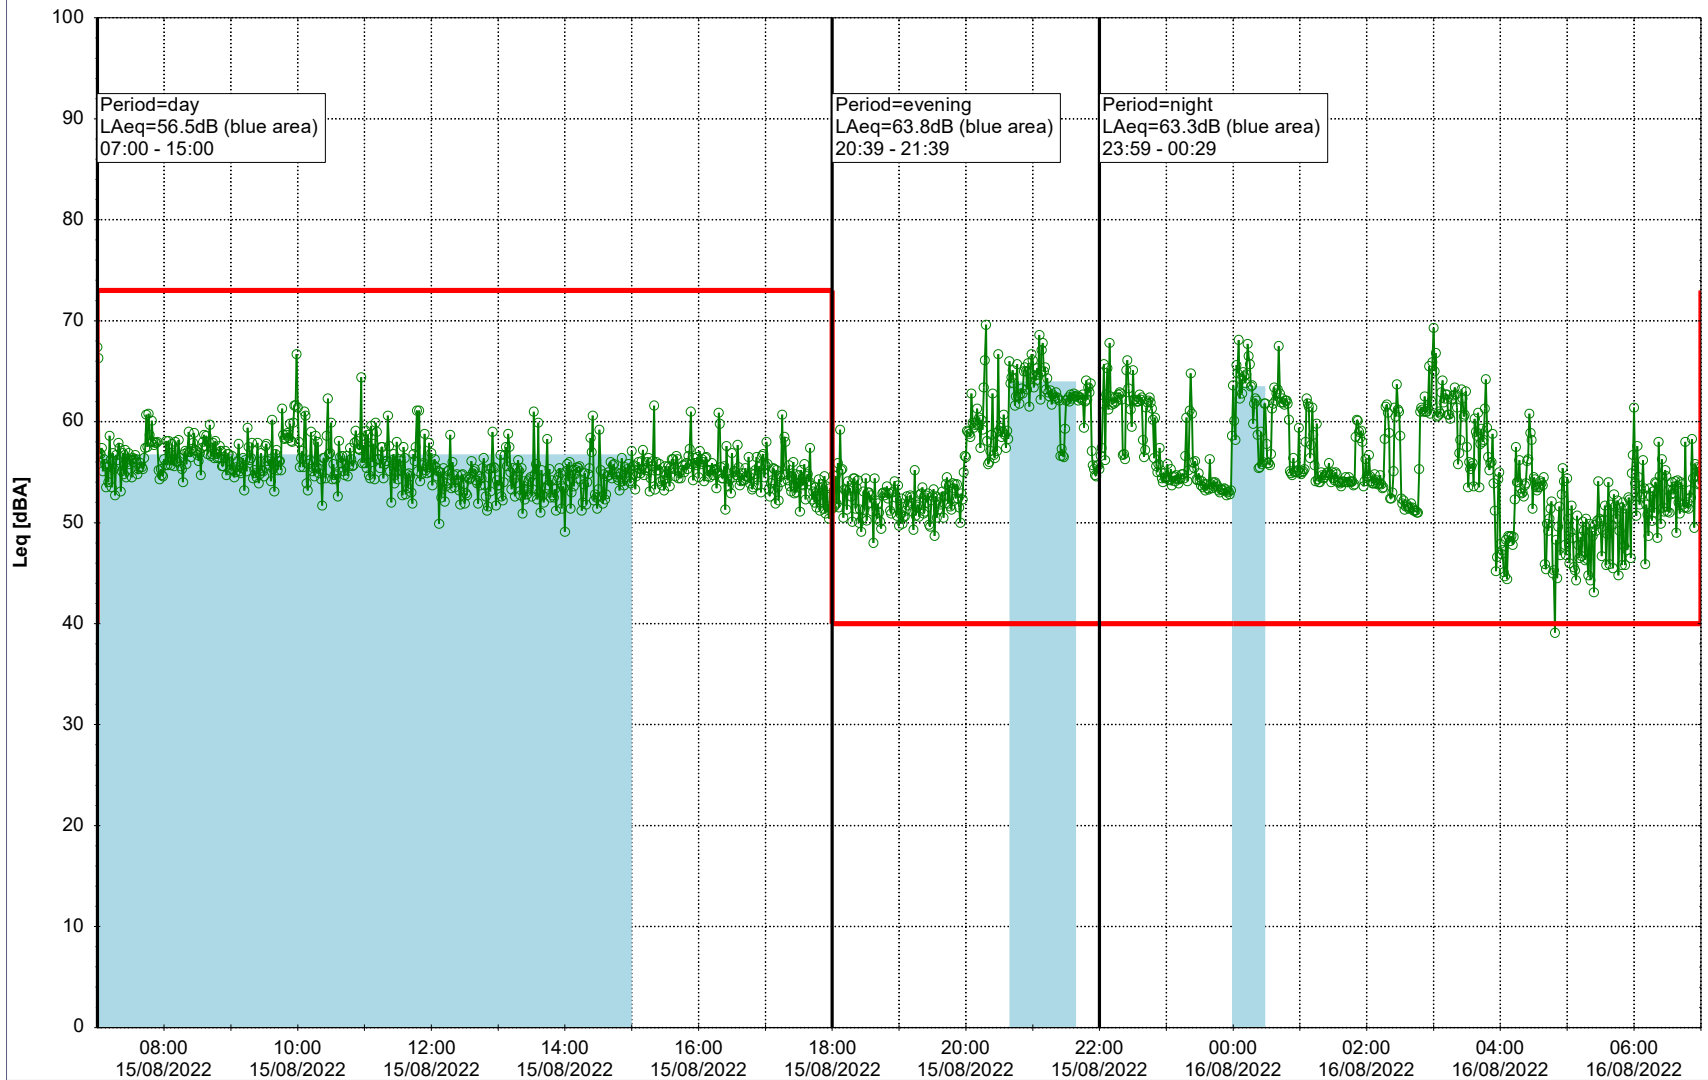

Project: Kronos Sydhavnen
Construction: Havneholmen
Location: N-V

Plan View

Remarks

...

Noise Time Related Diagram

15/08/2022
16/08/2022

○ ○ ○ ○ HOL_NS01

Project: Kronos Sydhavnen
Construction: Havneholmen
Location: N-V

Plan View

Remarks

...

Noise Time Related Diagram

16/08/2022
17/08/2022

○ ○ ○ ○ HOL_NS01

Project: Kronos Sydhavnen
Construction: Havneholmen
Location: N-V

Plan View

Remarks

...

Noise Time Related Diagram

17/08/2022
18/08/2022

○ ○ ○ ○ HOL_NS01

Project: Kronos Sydhavnen
Construction: Havneholmen
Location: N-V

Plan View

Remarks

Noise Time Related Diagram

19/08/2022
20/08/2022

○ ○ ○ ○ HOL_NS01

Project: Kronos Sydhavnen
Construction: Havneholmen
Location: N-V

Plan View

Remarks

...

Noise Time Related Diagram