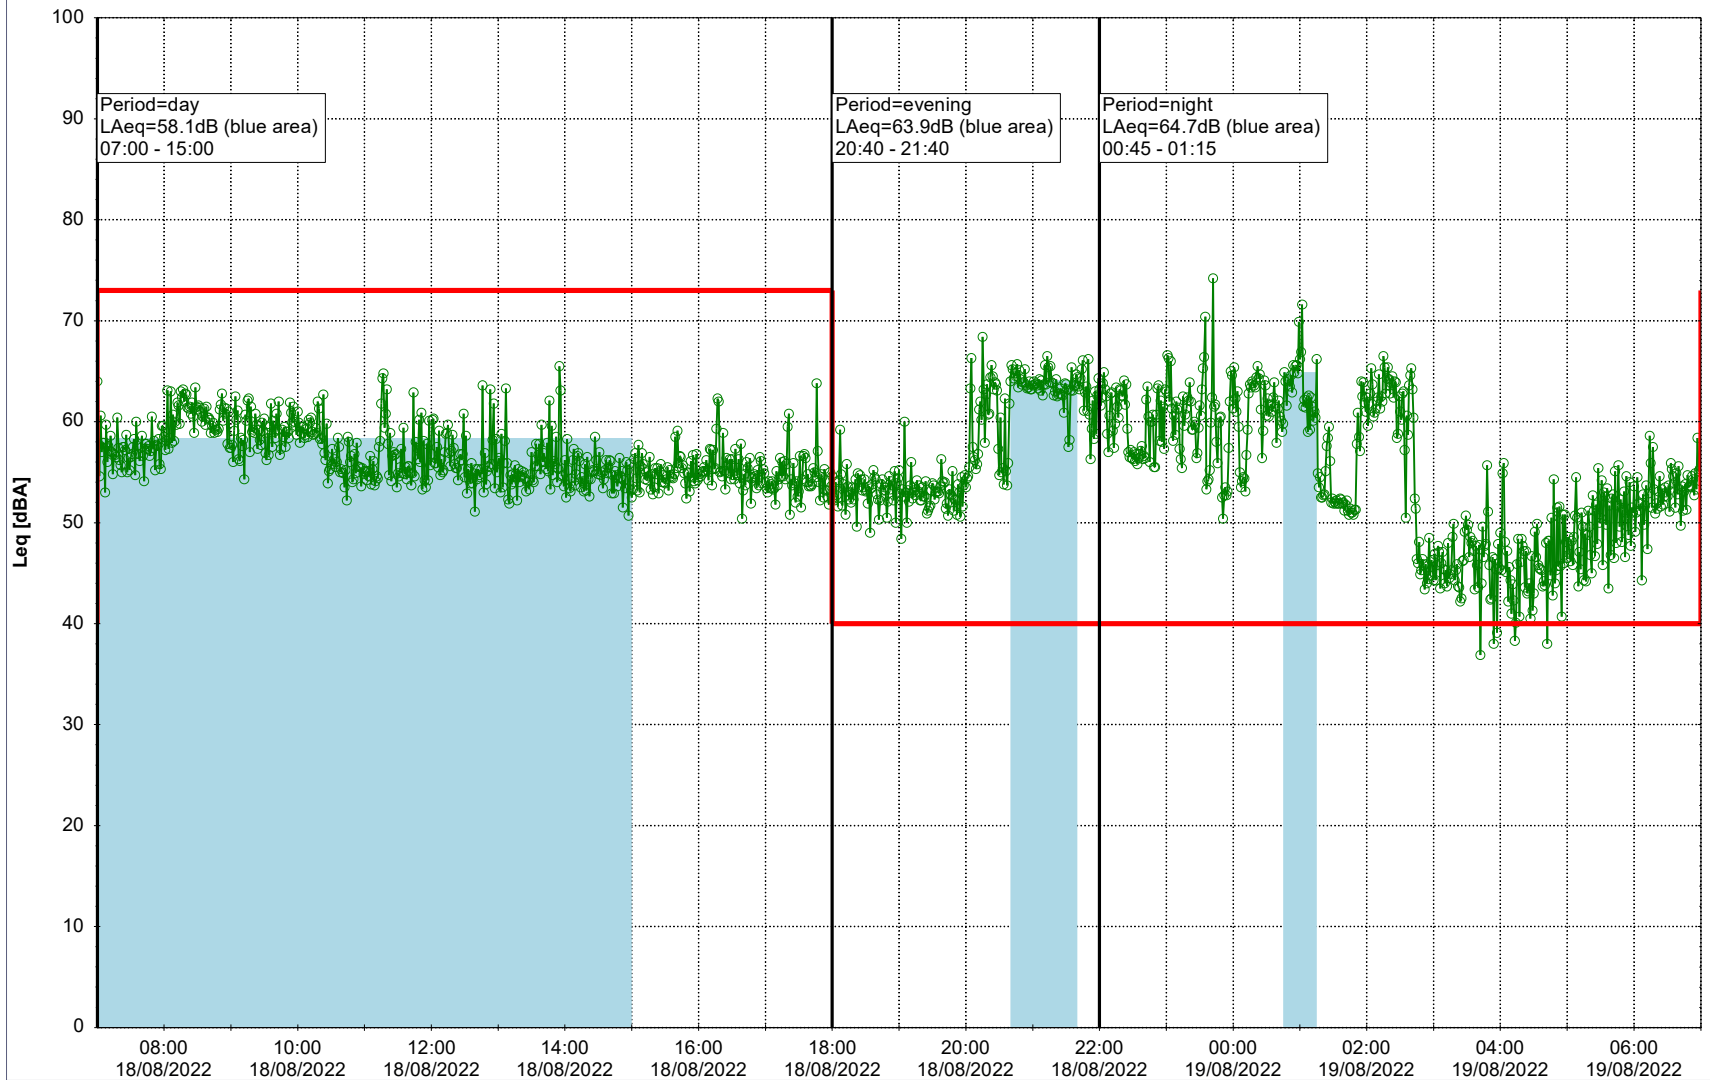

Remarks

...

Noise Time Related Diagram

17/08/2022
18/08/2022

○ ○ ○ ○ HOL_NS01

Project: Kronos Sydhavnen
Construction: Havneholmen
Location: N-V

Plan View

Remarks

...

Noise Time Related Diagram

18/08/2022
19/08/2022

○ ○ ○ ○ HOL_NS01

Project: Kronos Sydhavnen
Construction: Havneholmen
Location: N-V

Plan View

Remarks

...

Noise Time Related Diagram

19/08/2022
20/08/2022

○ ○ ○ ○ HOL_NS01

Project: Kronos Sydhavnen
Construction: Havneholmen
Location: N-V

Plan View

Remarks

...

Noise Time Related Diagram