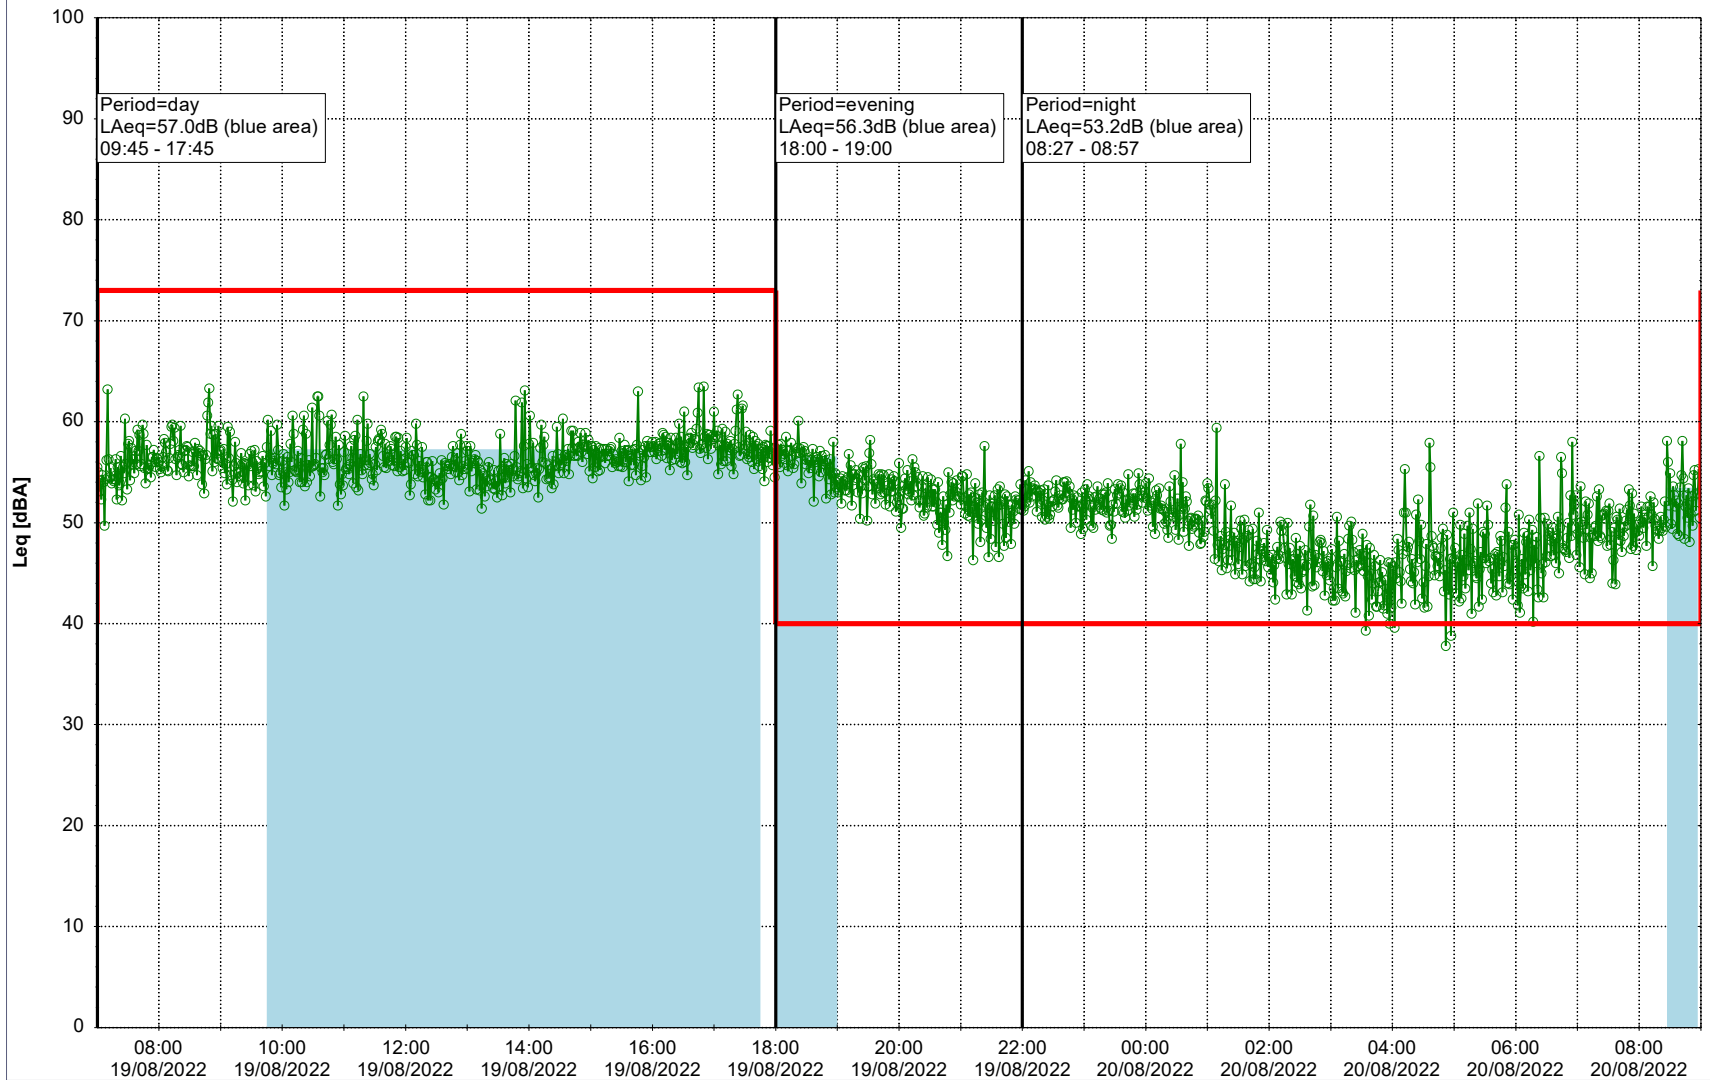

...

Noise Time Related Diagram

18/08/2022
19/08/2022

○ ○ ○ ○ HOL_NS01

Project: Kronos Sydhavnen
Construction: Havneholmen
Location: N-V

Plan View

Remarks

...

Noise Time Related Diagram

19/08/2022
20/08/2022

○ ○ ○ ○ HOL_NS01

Project: Kronos Sydhavnen
Construction: Havneholmen
Location: N-V

Plan View

Remarks

...

Noise Time Related Diagram

20/08/2022
21/08/2022

○ ○ ○ ○ HOL_NS01

Project: Kronos Sydhavnen
Construction: Havneholmen
Location: N-V

Plan View

Remarks

...

Noise Time Related Diagram

21/08/2022
22/08/2022