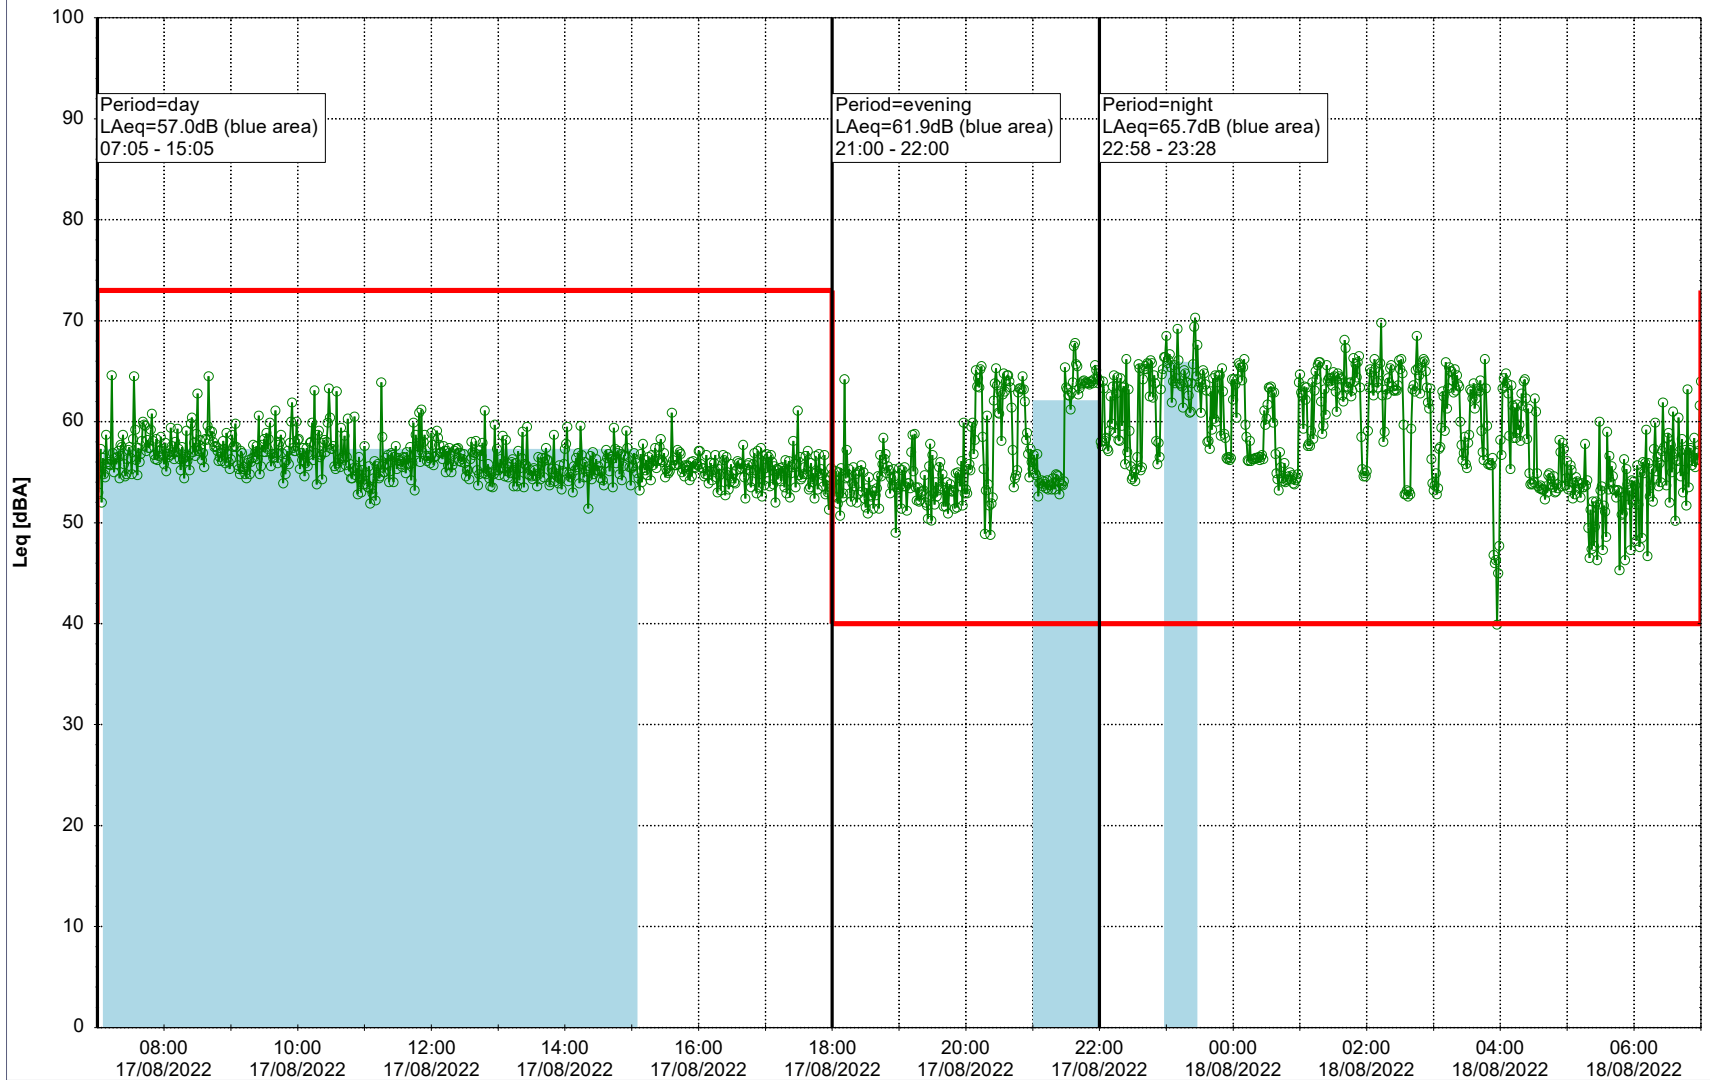

Plan View

Remarks

...

Noise Time Related Diagram

16/08/2022
17/08/2022

○ ○ ○ ○ HOL_NS01

Project: Kronos Sydhavnen
Construction: Havneholmen
Location: N-V

Plan View

Remarks

...

Noise Time Related Diagram

17/08/2022
18/08/2022

○ ○ ○ ○ HOL_NS01

Project: Kronos Sydhavnen
Construction: Havneholmen
Location: N-V

Plan View

Remarks

...

Noise Time Related Diagram

18/08/2022
19/08/2022

○ ○ ○ ○ HOL_NS01

Project: Kronos Sydhavnen
Construction: Havneholmen
Location: N-V

Plan View

Remarks

...

Noise Time Related Diagram

19/08/2022
20/08/2022

○ ○ ○ ○ HOL_NS01

Project: Kronos Sydhavnen
Construction: Havneholmen
Location: N-V

Plan View

Remarks

...

Noise Time Related Diagram