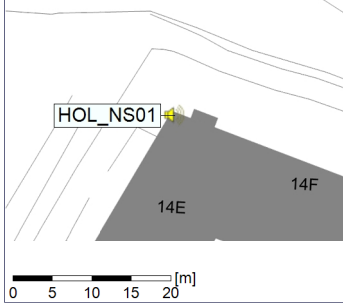

Remarks

...

Noise Time Related Diagram

17/08/2022
18/08/2022

○ ○ ○ ○ HOL_NS01

Project: Kronos Sydhavnen
Construction: Havneholmen
Location: N-V

Plan View

Remarks