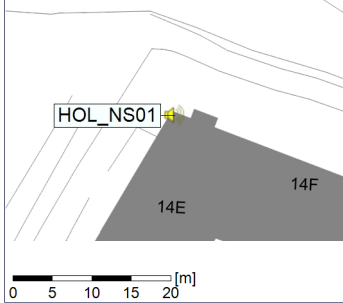

Plan View

Remarks

...

Noise Time Related Diagram

16/08/2022
17/08/2022

○ ○ ○ ○ HOL_NS01

Project: Kronos Sydhavnen
Construction: Havneholmen
Location: N-V

Plan View