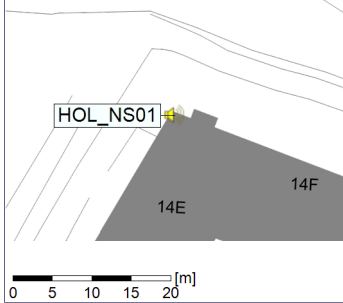

Project: Kronos Sydhavnen
Construction: Havneholmen
Location: N-V

Plan View

Remarks

...

Noise Time Related Diagram

15/08/2022
16/08/2022

○ ○ ○ ○ HOL_NS01

Project: Kronos Sydhavnen
Construction: Havneholmen
Location: N-V

Plan View

Remarks

...

Noise Time Related Diagram

16/08/2022
17/08/2022

○ ○ ○ ○ HOL_NS01

Project: Kronos Sydhavnen
Construction: Havneholmen
Location: N-V

Plan View

20/08/2022
21/08/2022

○ ○ ○ ○ HOL_NS01

Project: Kronos Sydhavnen
Construction: Havneholmen
Location: N-V

Plan View

Remarks

...

Noise Time Related Diagram

21/08/2022
22/08/2022