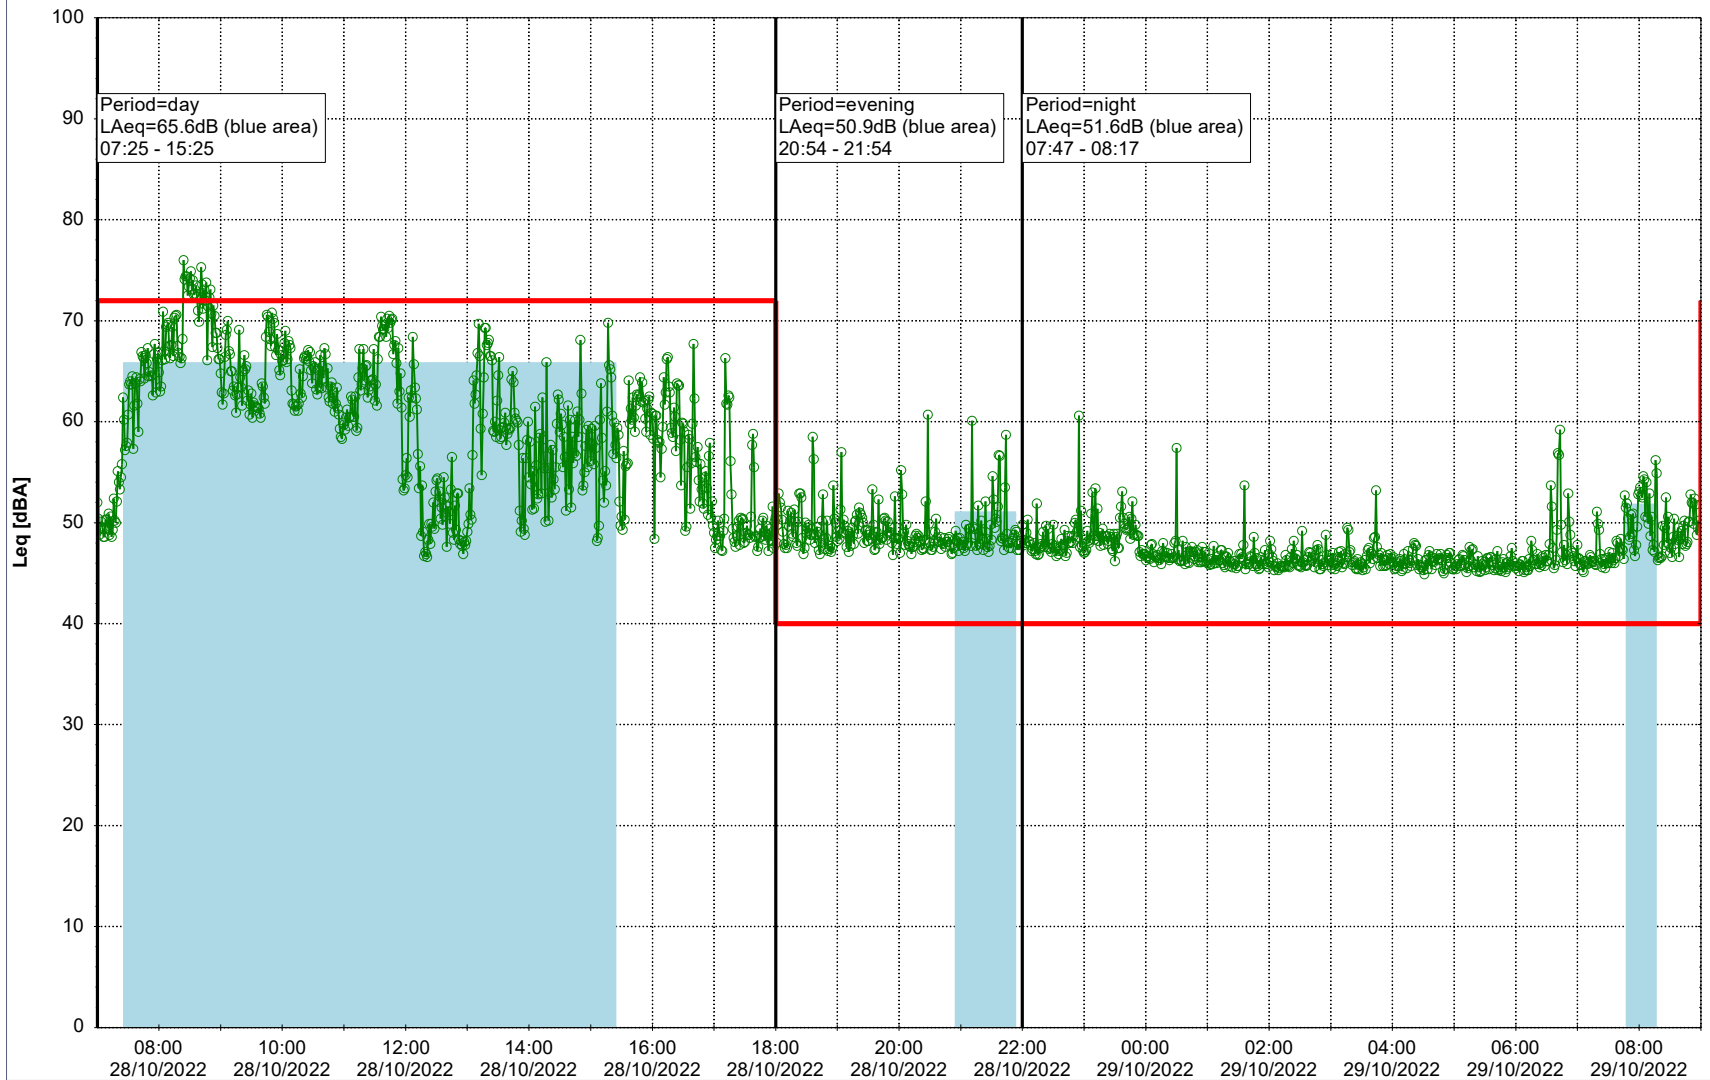

...

Noise Time Related Diagram

27/10/2022
28/10/2022

○○○○ MOP_NS01

Project: Kronos Sydhavnen
Construction: Mozarts Plads
Location: N-V

Plan View

Remarks

...

Noise Time Related Diagram

28/10/2022
29/10/2022

○○○○ MOP_NS01

Project: Kronos Sydhavnen
Construction: Mozarts Plads
Location: N-V

Plan View

Remarks

...

Noise Time Related Diagram