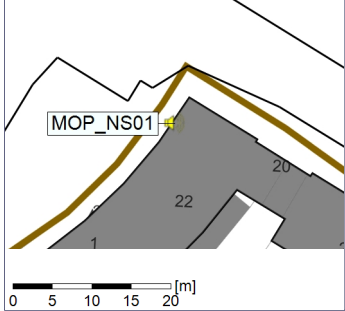

Plan View

Remarks

...

Noise Time Related Diagram

25/10/2022
26/10/2022

○○○○ MOP_NS01

Project: Kronos Sydhavnen
Construction: Mozarts Plads
Location: N-V

Plan View