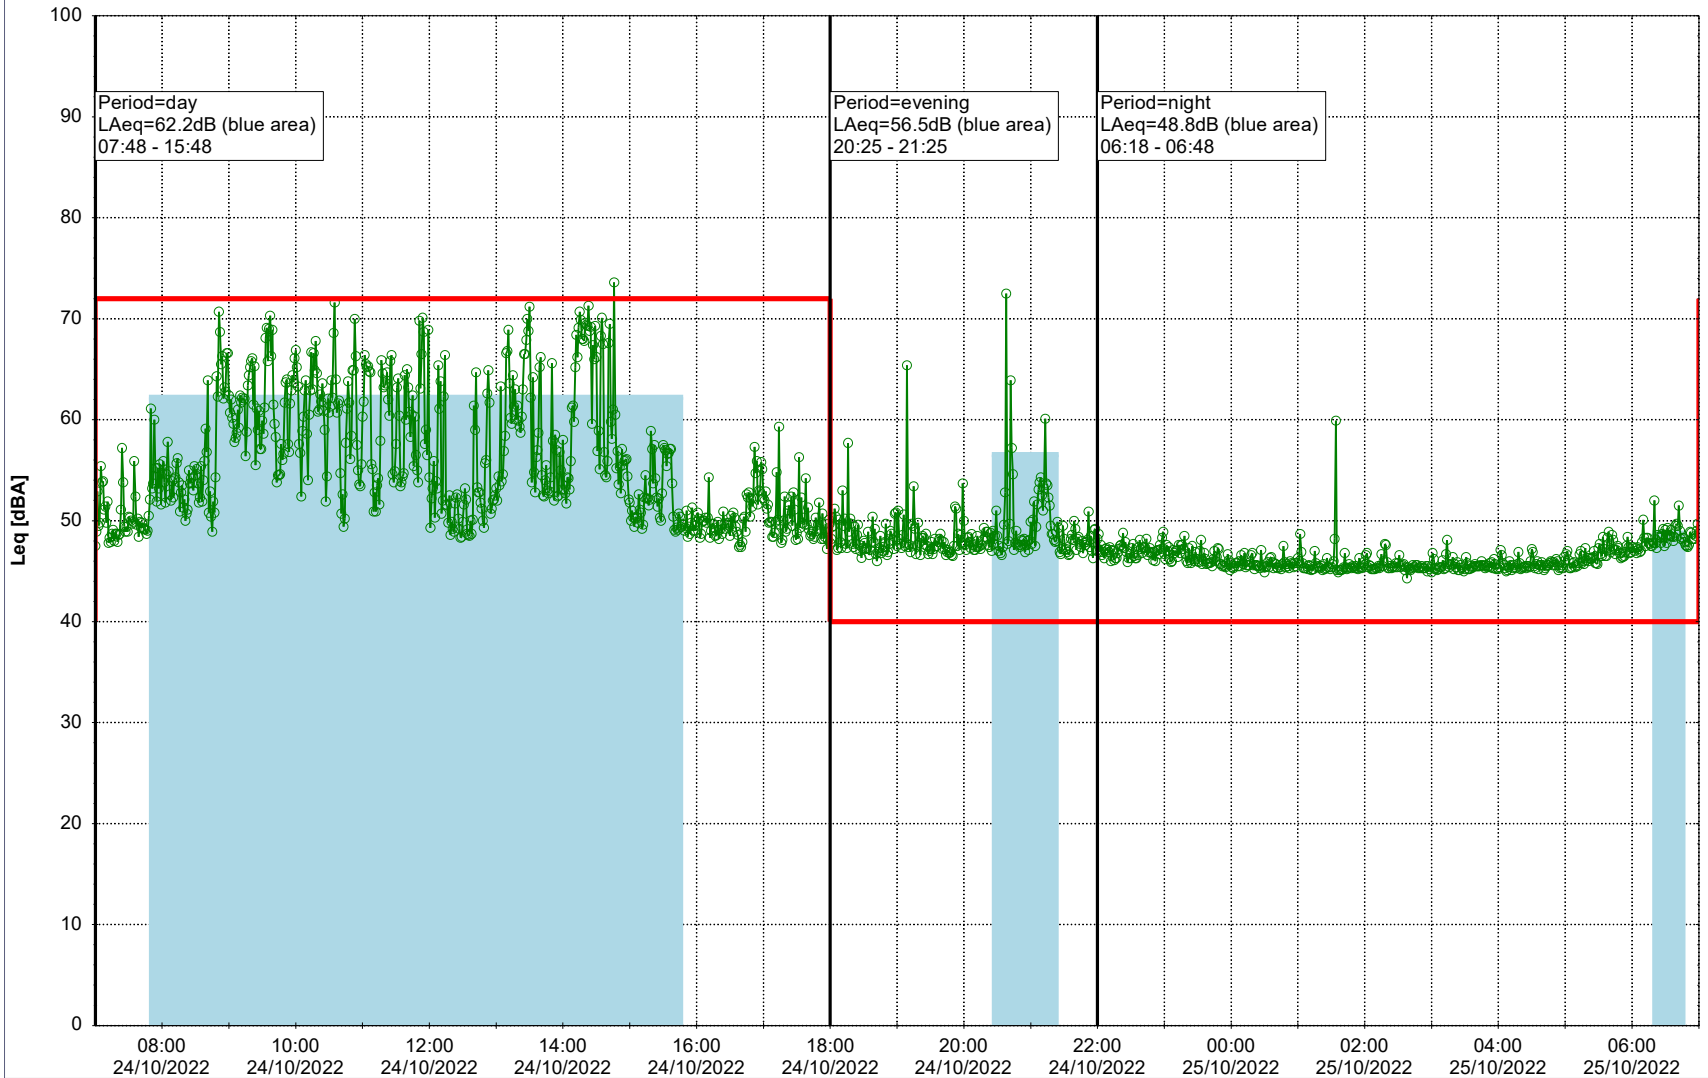

Project: Kronos Sydhavnen
Construction: Mozarts Plads
Location: N-V

Plan View

Remarks

...

Noise Time Related Diagram

24/10/2022
25/10/2022

○○○○ MOP_NS01

Project: Kronos Sydhavnen
Construction: Mozarts Plads
Location: N-V

Plan View

Remarks

...

Noise Time Related Diagram

25/10/2022
26/10/2022

○○○○ MOP_NS01

Project: Kronos Sydhavnen
Construction: Mozarts Plads
Location: N-V

Plan View