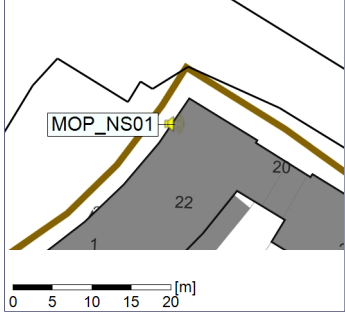

Noise Time Related Diagram

28/10/2022
29/10/2022

○○○○ MOP_NS01

Project: Kronos Sydhavnen
Construction: Mozarts Plads
Location: N-V

Plan View

Remarks

...

Noise Time Related Diagram