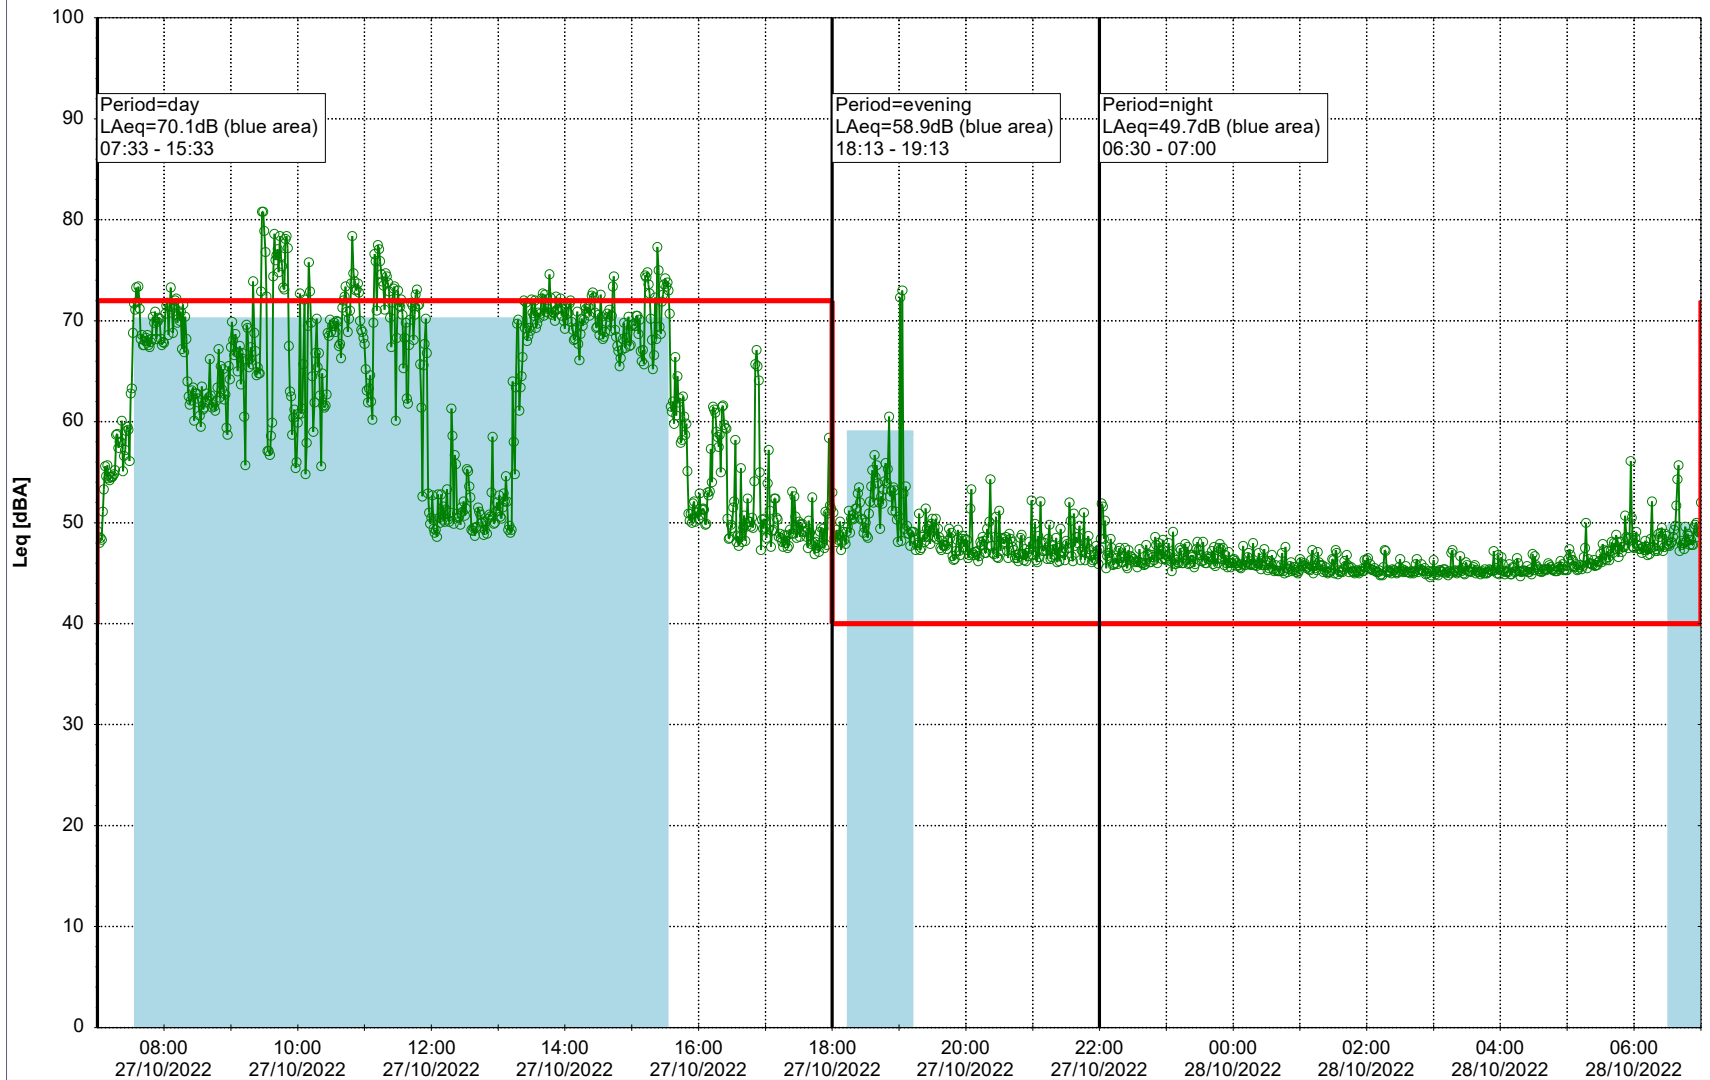

Remarks

...

Noise Time Related Diagram

26/10/2022
27/10/2022

○○○ MOP_NS01

Project: Kronos Sydhavnen
Construction: Mozarts Plads
Location: N-V

Plan View

Remarks

...

Noise Time Related Diagram

27/10/2022
28/10/2022

○○○○ MOP_NS01

Project: Kronos Sydhavnen
Construction: Mozarts Plads
Location: N-V

Plan View

Remarks

...

Noise Time Related Diagram

28/10/2022
29/10/2022

○○○○ MOP_NS01

Project: Kronos Sydhavnen
Construction: Mozarts Plads
Location: N-V

Plan View

Remarks

...

Noise Time Related Diagram