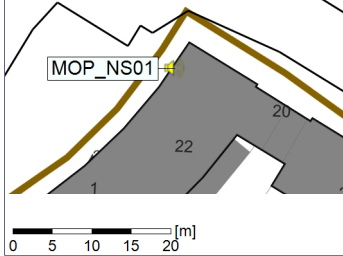

...

Noise Time Related Diagram

27/10/2022
28/10/2022

○○○○ MOP_NS01

Project: Kronos Sydhavnen
Construction: Mozarts Plads
Location: N-V

Plan View

Remarks

...