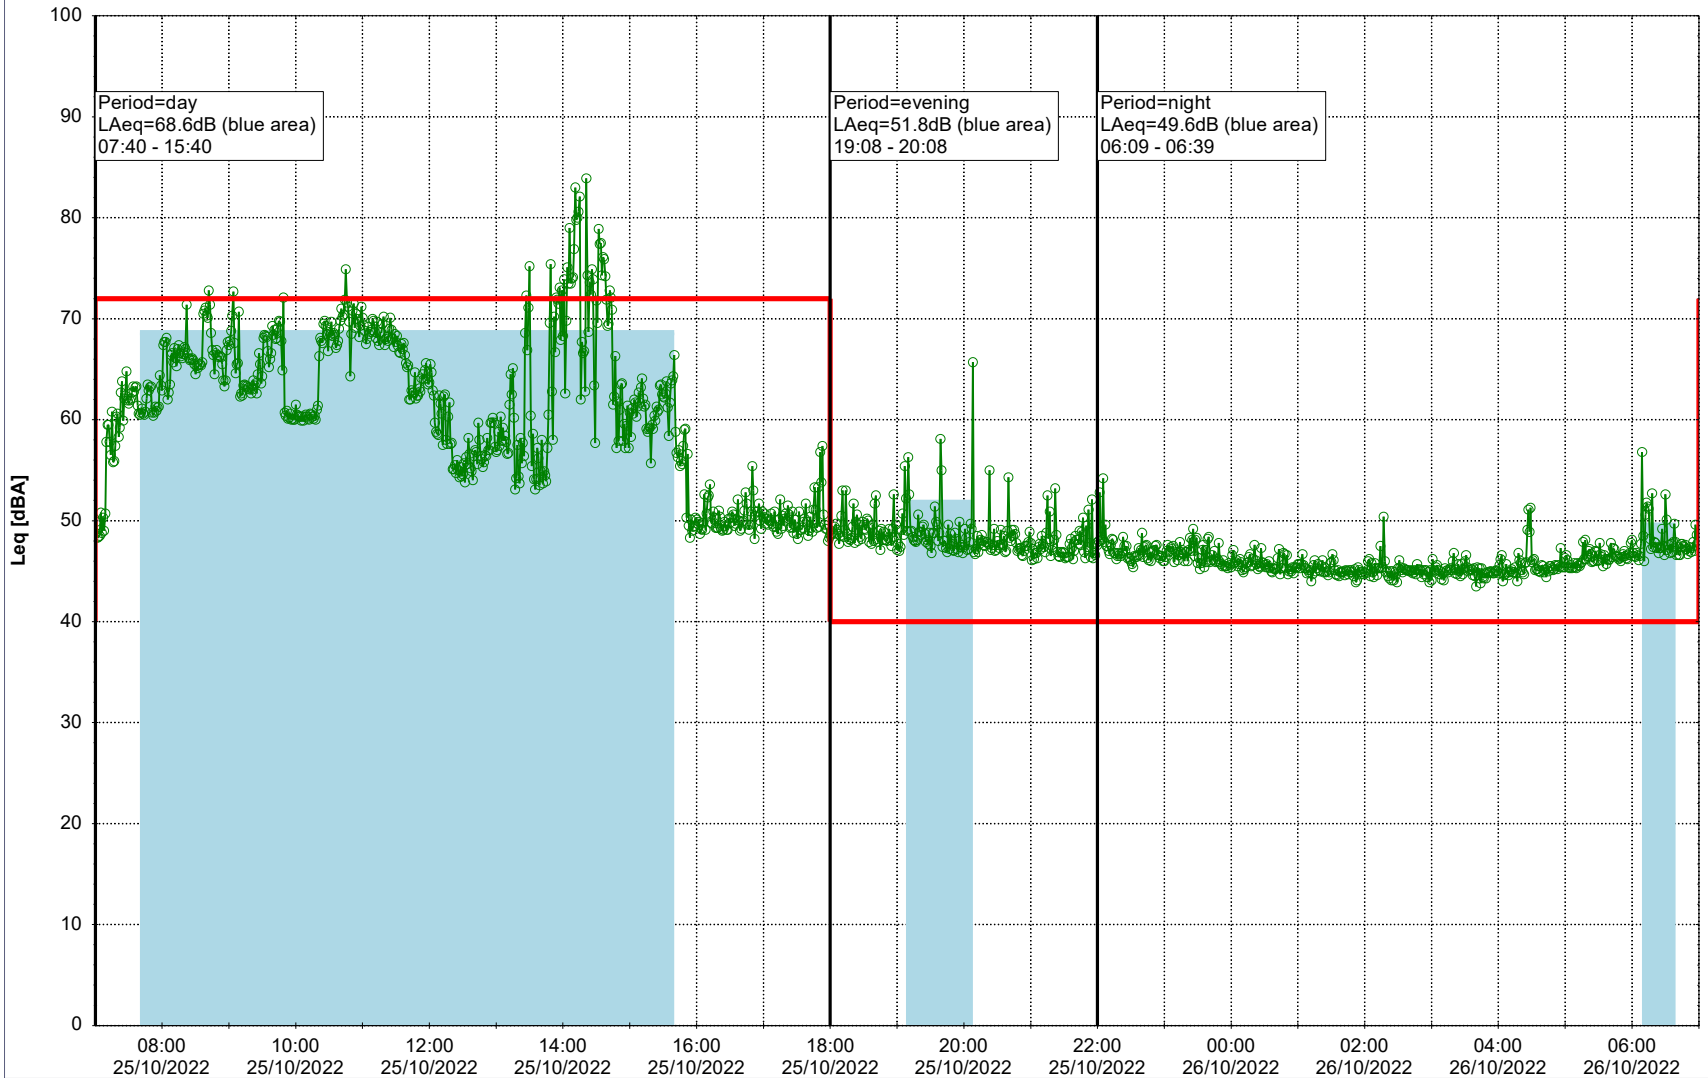

Plan View

Remarks

...

Noise Time Related Diagram

25/10/2022
26/10/2022

○○○○ MOP_NS01

Project: Kronos Sydhavnen
Construction: Mozarts Plads
Location: N-V

Plan View

Remarks

...

Noise Time Related Diagram

26/10/2022
27/10/2022

○○○ MOP_NS01

Project: Kronos Sydhavnen
Construction: Mozarts Plads
Location: N-V

Plan View

Remarks

Noise Time Related Diagram

28/10/2022
29/10/2022

○○○○ MOP_NS01

Project: Kronos Sydhavnen
Construction: Mozarts Plads
Location: N-V

Plan View

Remarks

...

Noise Time Related Diagram