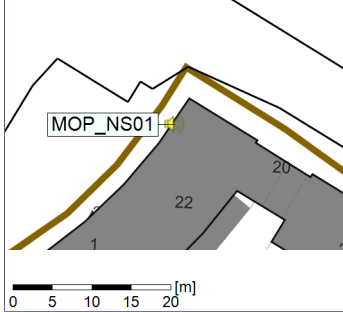

Remarks

...

Noise Time Related Diagram

26/10/2022
27/10/2022

○○○ MOP_NS01

Project: Kronos Sydhavnen
Construction: Mozarts Plads
Location: N-V

Plan View

Remarks