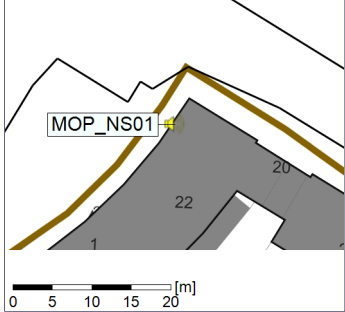

29/10/2022
30/10/2022

○○○ MOP_NS01

Project: Kronos Sydhavnen
Construction: Mozarts Plads
Location: N-V

Plan View

Remarks

...

Noise Time Related Diagram

30/10/2022
31/10/2022