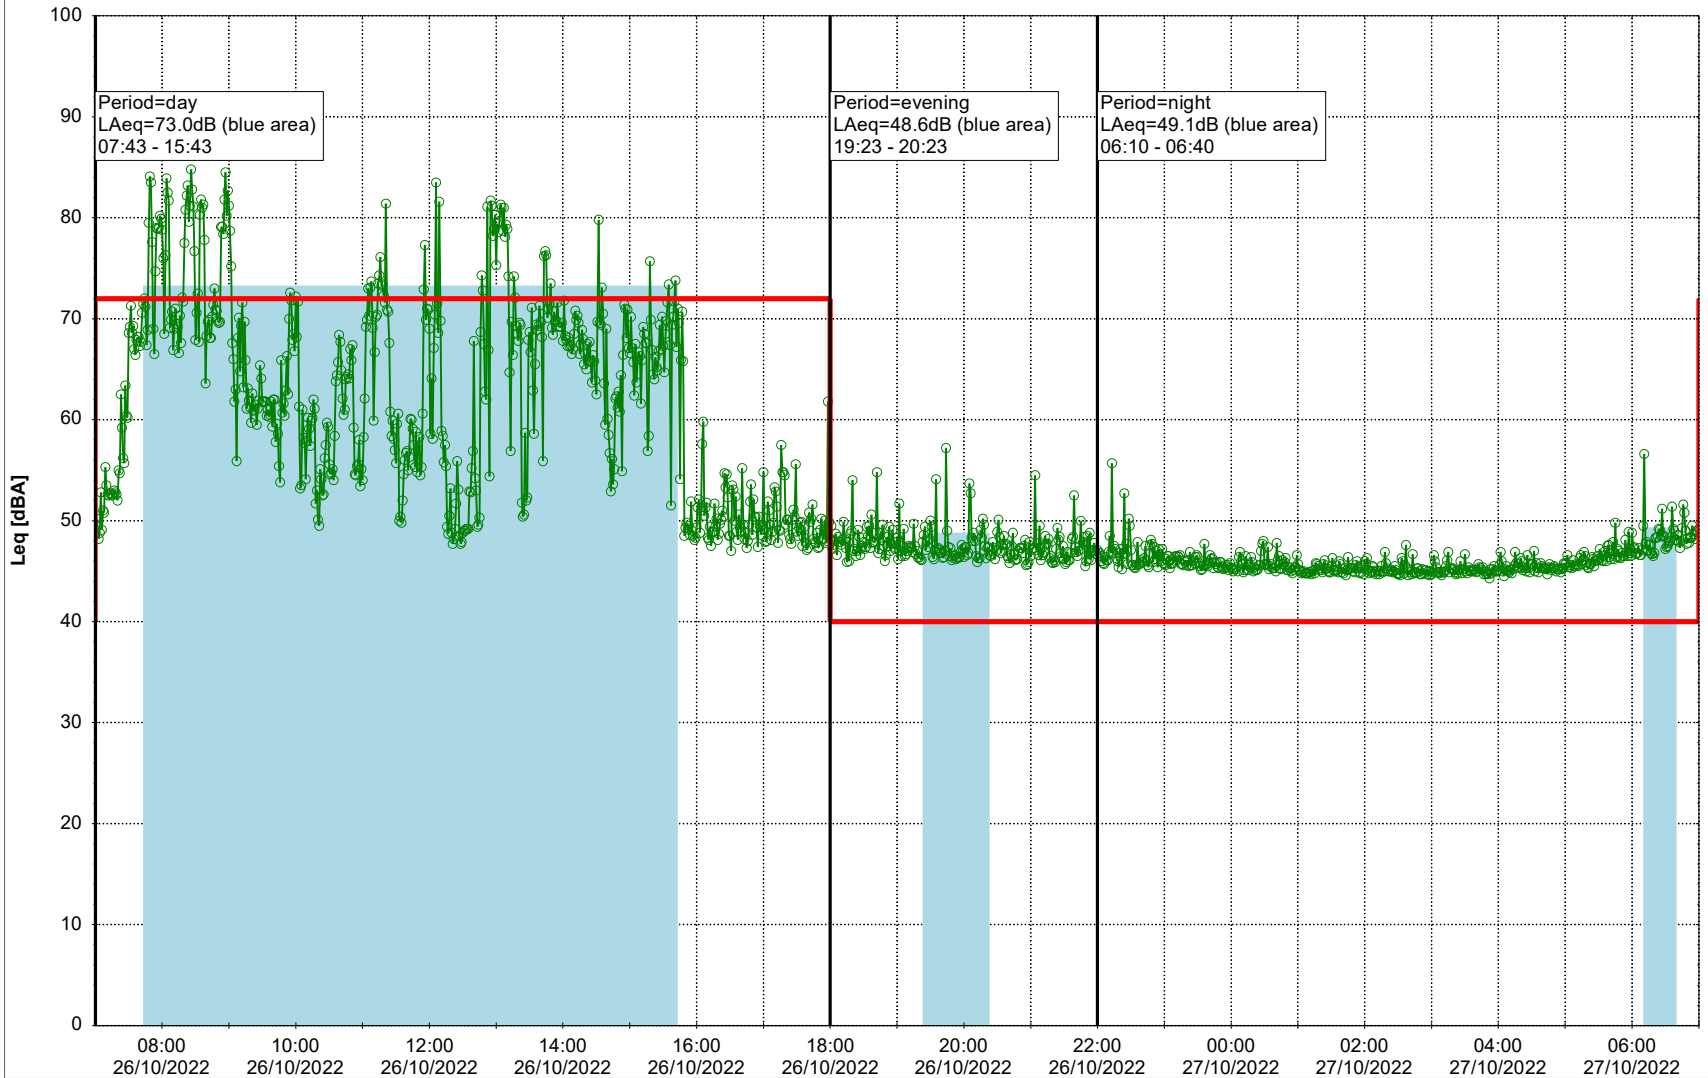

Noise Time Related Diagram

26/10/2022
27/10/2022

○○○ MOP_NS01