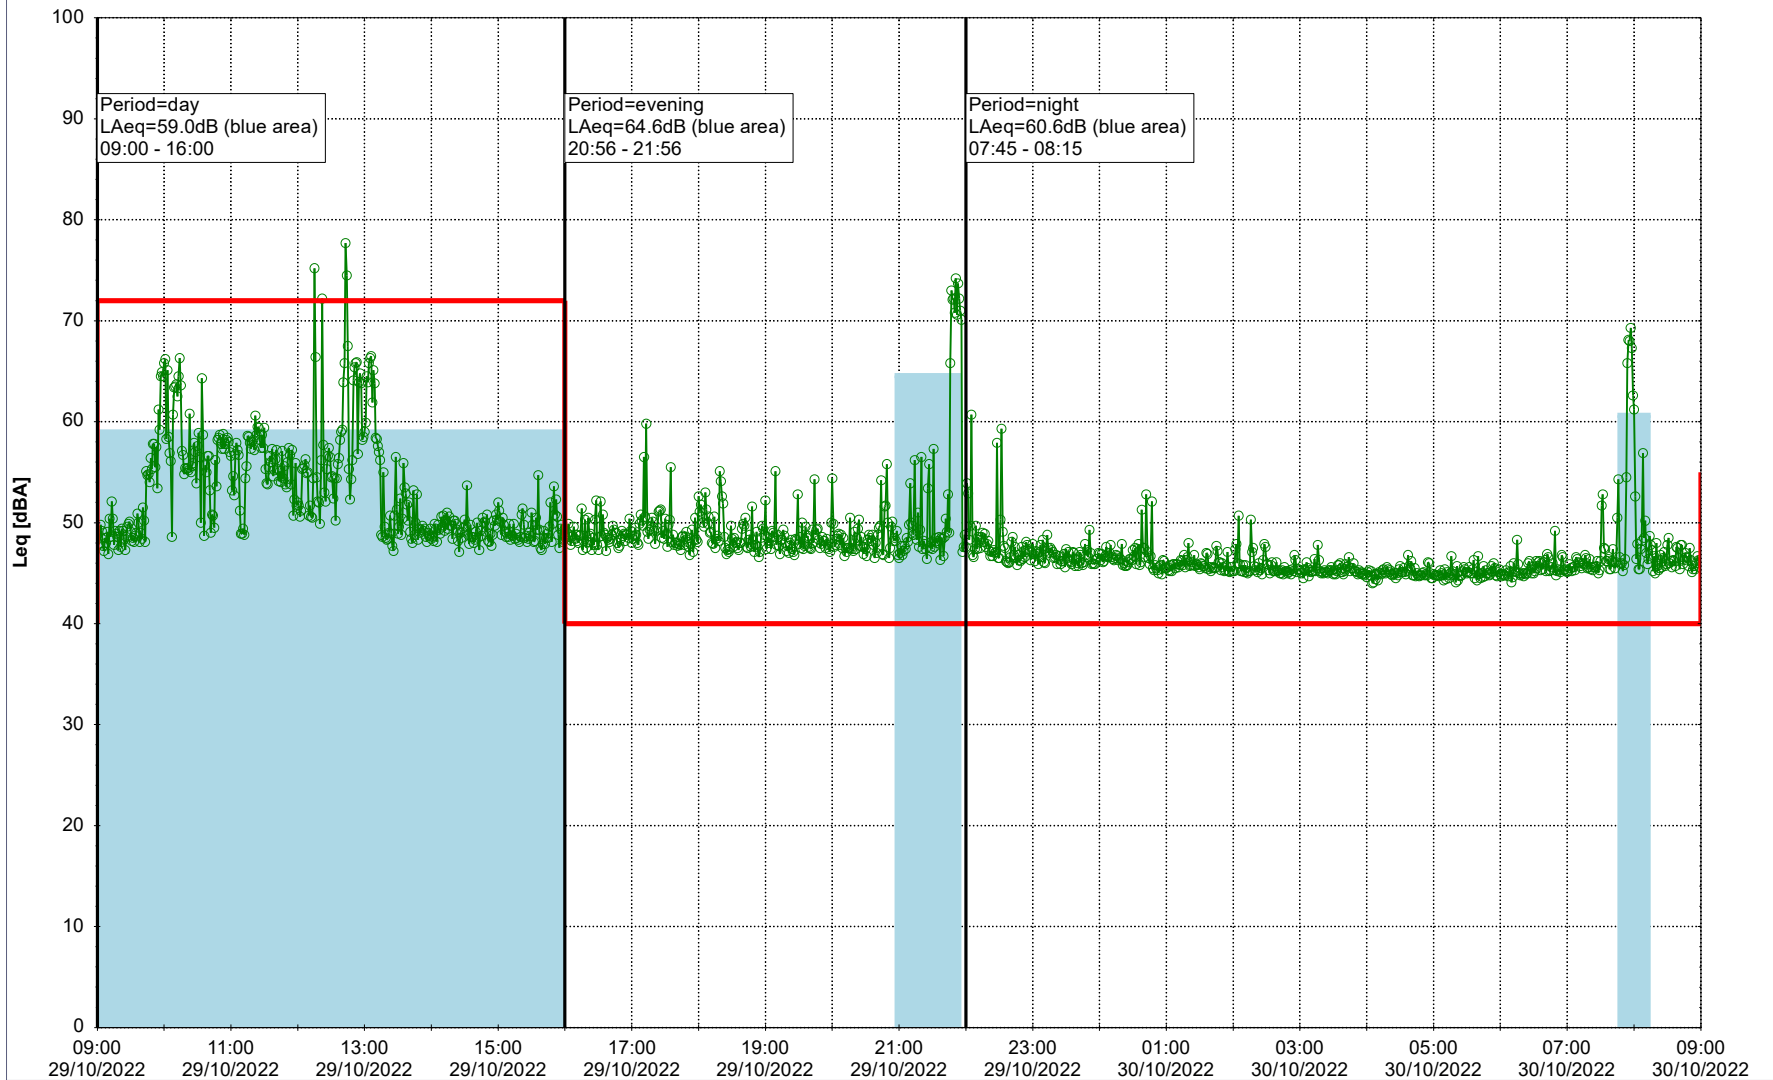

Noise Time Related Diagram

28/10/2022
29/10/2022

○○○○ MOP_NS01

Project: Kronos Sydhavnen
Construction: Mozarts Plads
Location: N-V

Plan View

Remarks

...

Noise Time Related Diagram

29/10/2022
30/10/2022

○○○ MOP_NS01

Project: Kronos Sydhavnen
Construction: Mozarts Plads
Location: N-V

Plan View

Remarks

...

Noise Time Related Diagram

30/10/2022
31/10/2022