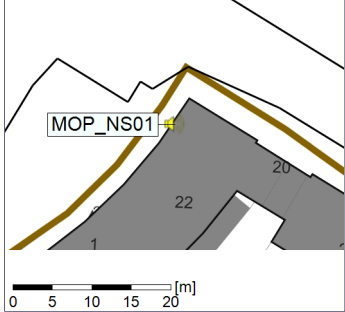

25/03/2023
26/03/2023

○○○○ MOP_NS01

Project: Kronos Sydhavnen
Construction: Mozarts Plads
Location: N-V

Plan View

Remarks

...

Noise Time Related Diagram

26/03/2023
27/03/2023