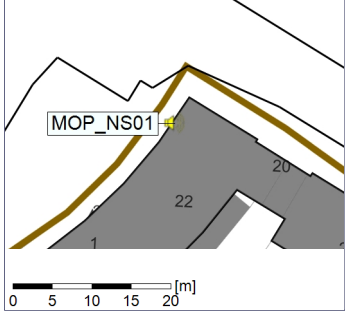

Remarks

...

Noise Time Related Diagram

22/03/2023
23/03/2023

○○○○ MOP_NS01

Project: Kronos Sydhavnen
Construction: Mozarts Plads
Location: N-V

Plan View

Remarks