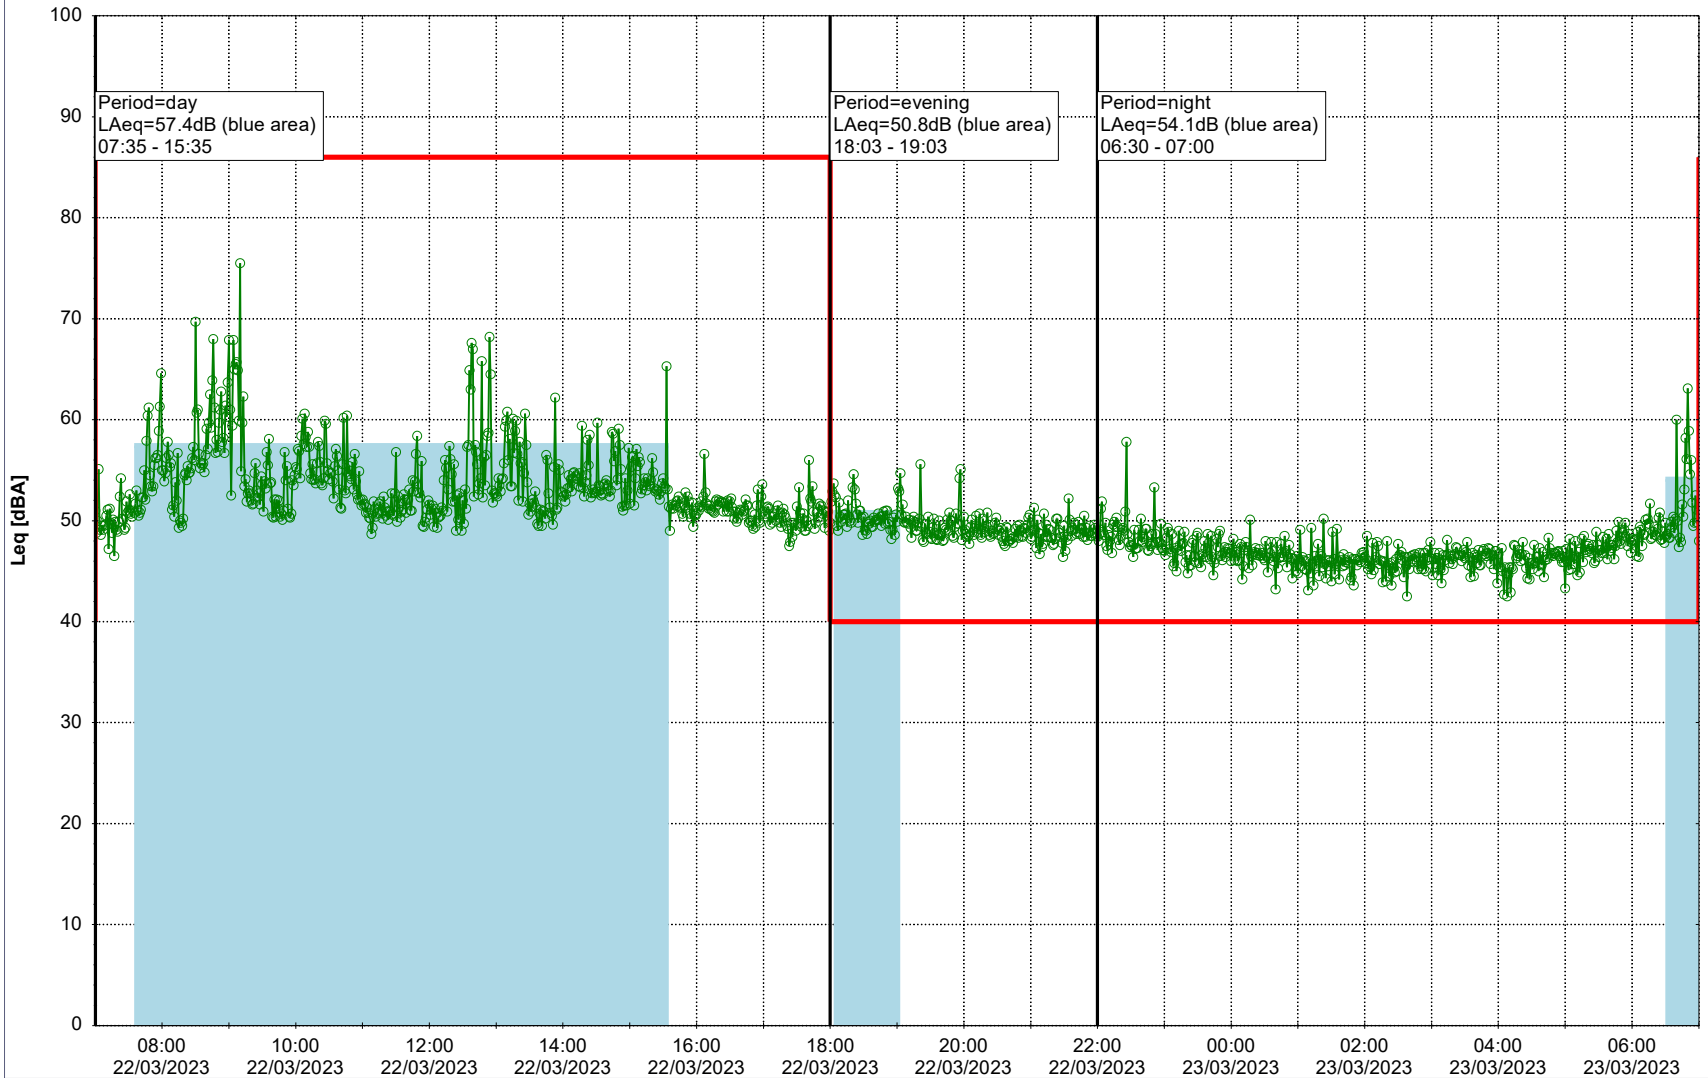

Noise Time Related Diagram

22/03/2023
23/03/2023

○○○○ MOP_NS01