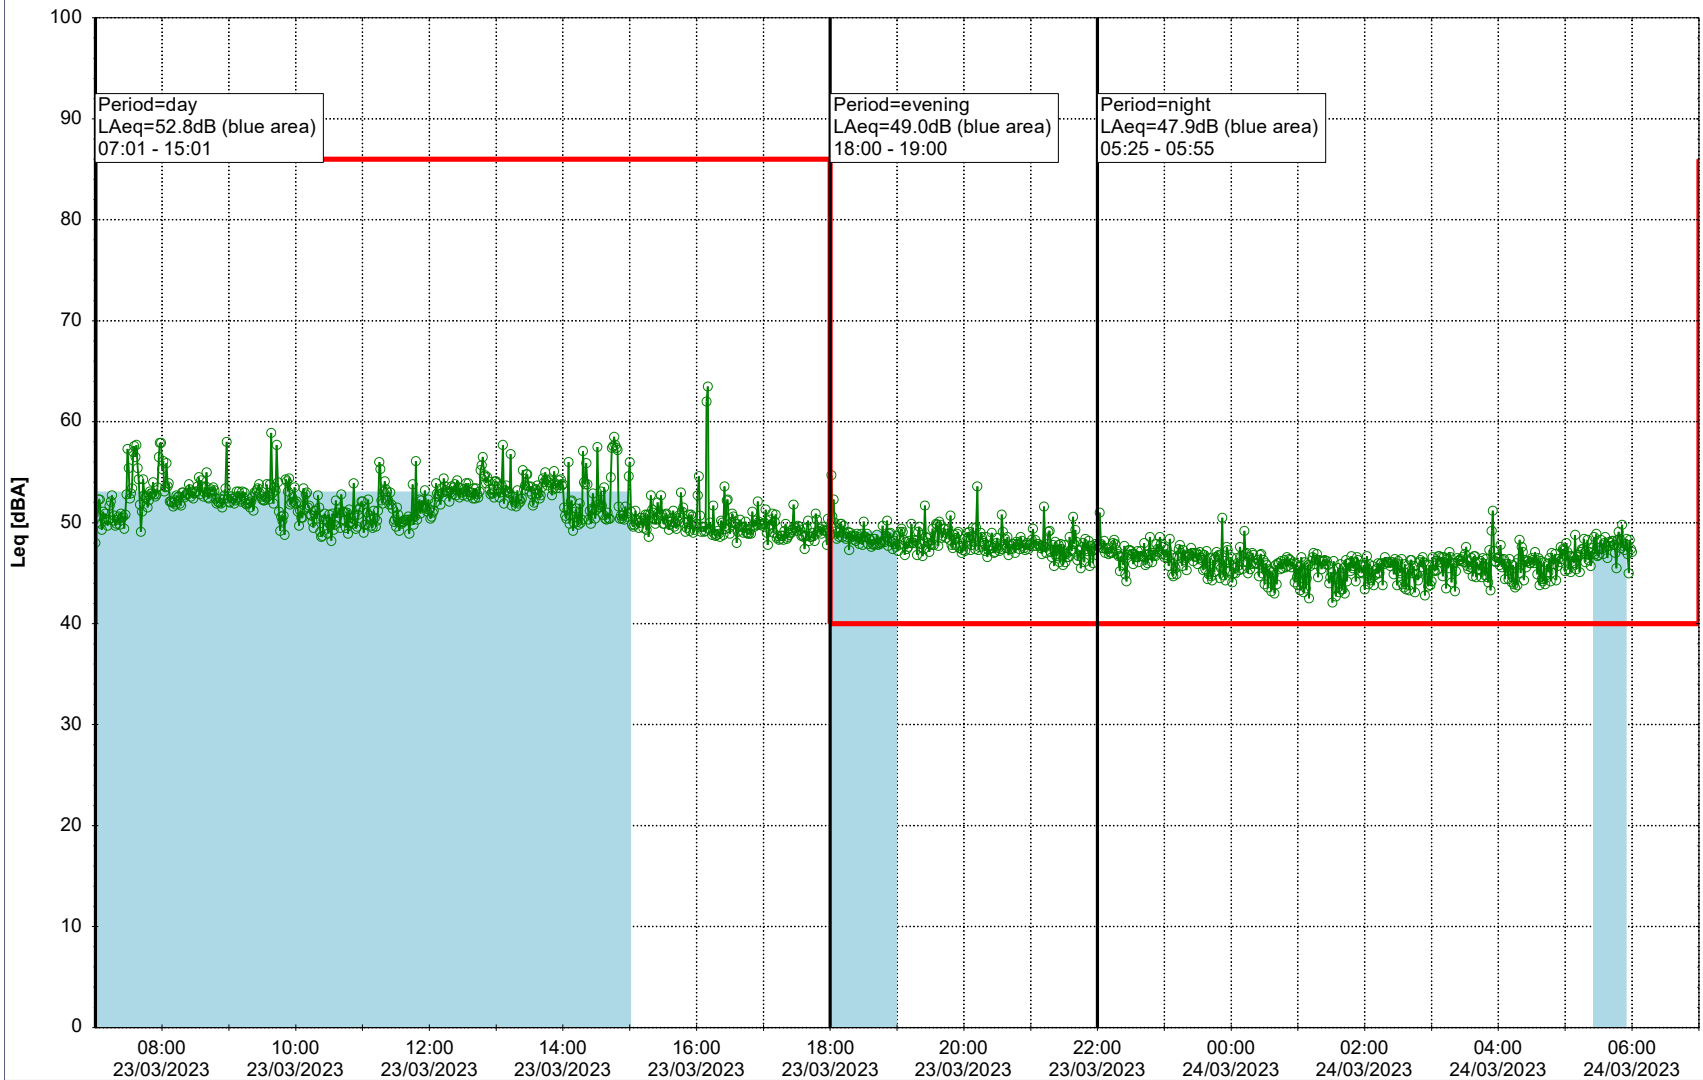

Noise Time Related Diagram

23/03/2023
24/03/2023

○○○○ MOP_NS01