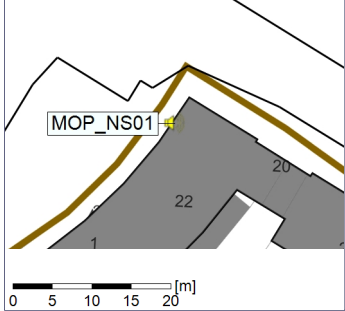

Plan View

Remarks

...

Noise Time Related Diagram

21/03/2023
22/03/2023

○○○○ MOP_NS01

Project: Kronos Sydhavnen
Construction: Mozarts Plads
Location: N-V

Plan View