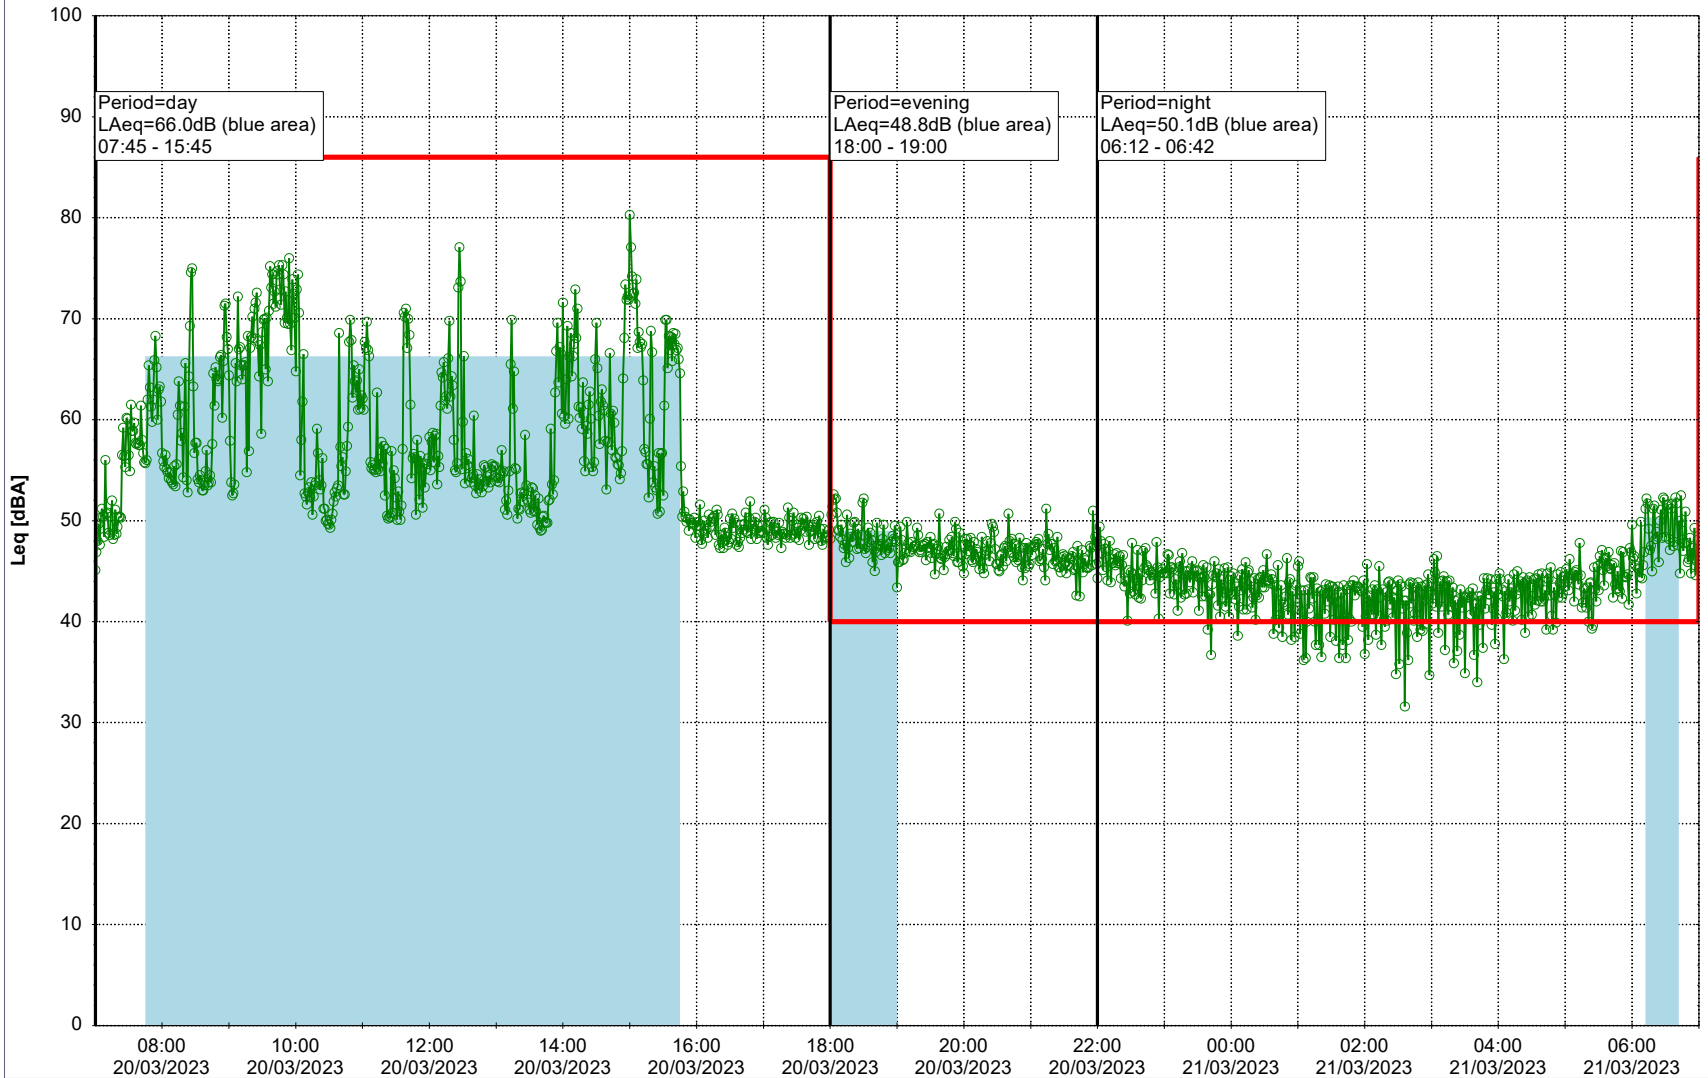

Noise Time Related Diagram

20/03/2023
21/03/2023

○○○○ MOP_NS01