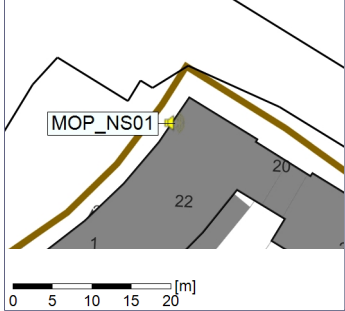

...

Noise Time Related Diagram

23/03/2023
24/03/2023

○○○○ MOP_NS01

Project: Kronos Sydhavnen
Construction: Mozarts Plads
Location: N-V

Plan View

Remarks

...