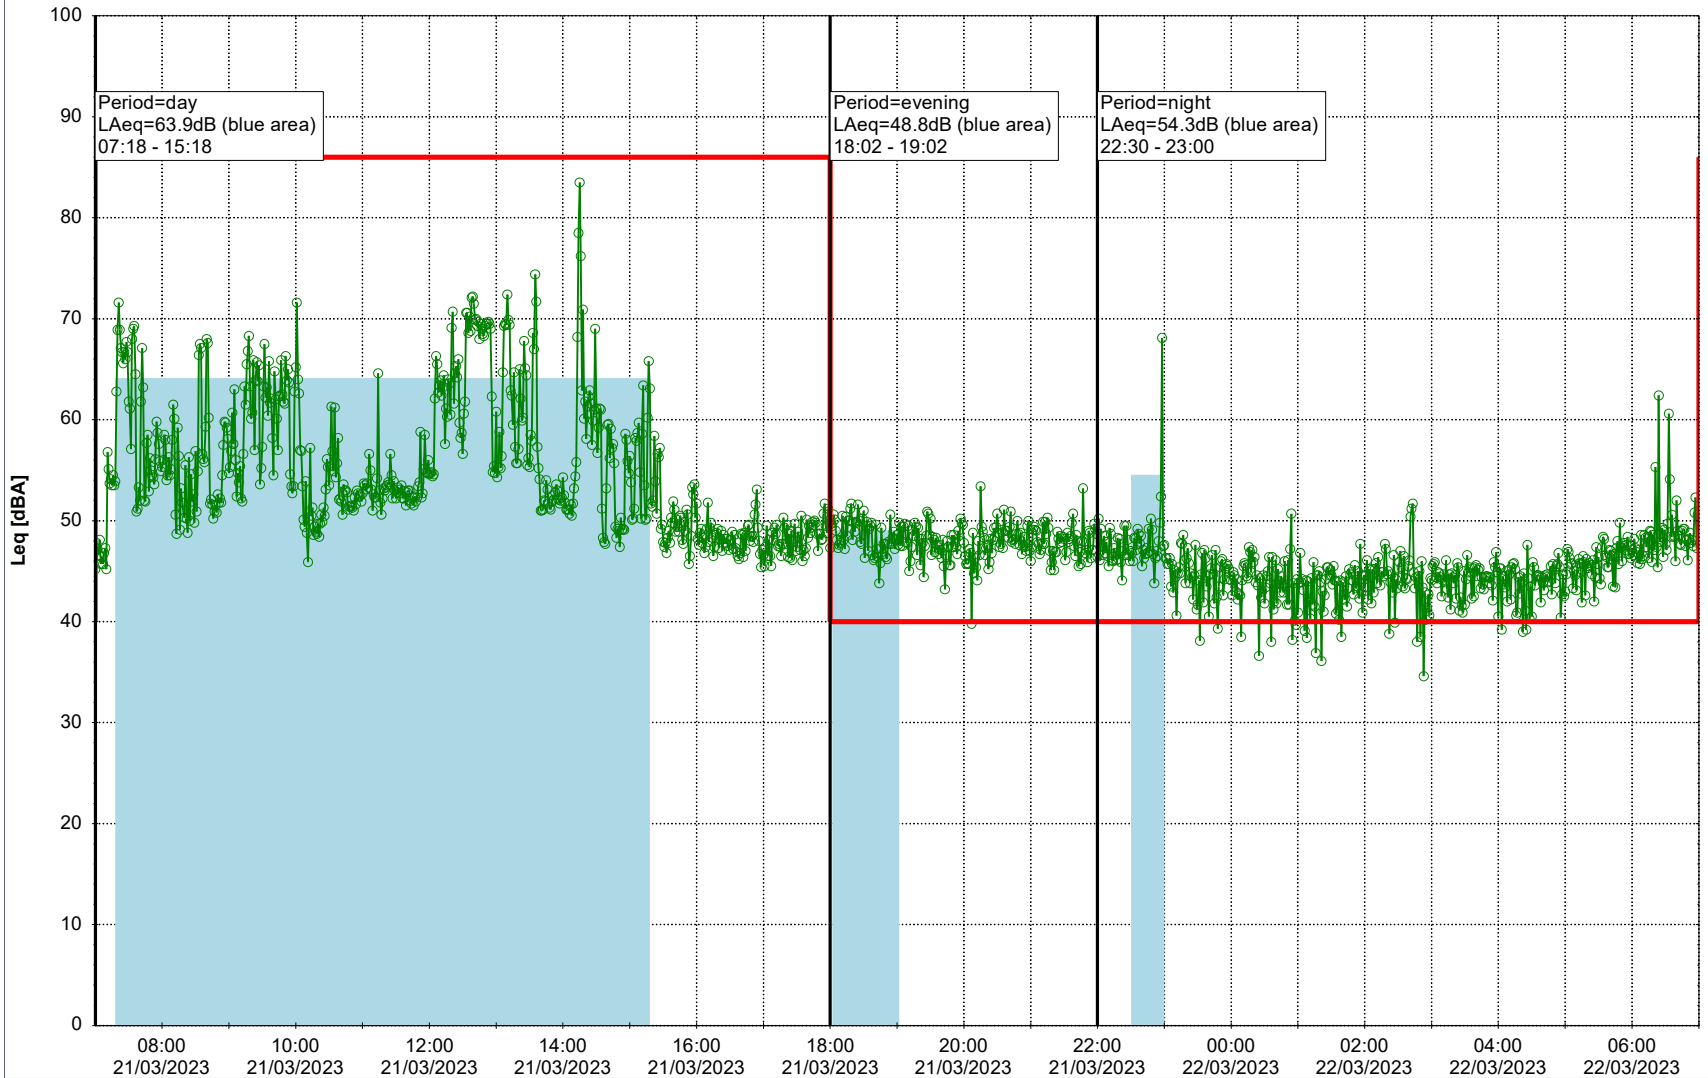

Plan View

Remarks

...

Noise Time Related Diagram

21/03/2023
22/03/2023

○○○○ MOP_NS01

Project: Kronos Sydhavnen
Construction: Mozarts Plads
Location: N-V

Plan View