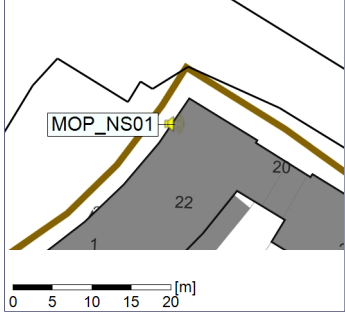

Noise Time Related Diagram

24/03/2023
25/03/2023

○○○○ MOP_NS01

Project: Kronos Sydhavnen
Construction: Mozarts Plads
Location: N-V

Plan View

Remarks

...

Noise Time Related Diagram