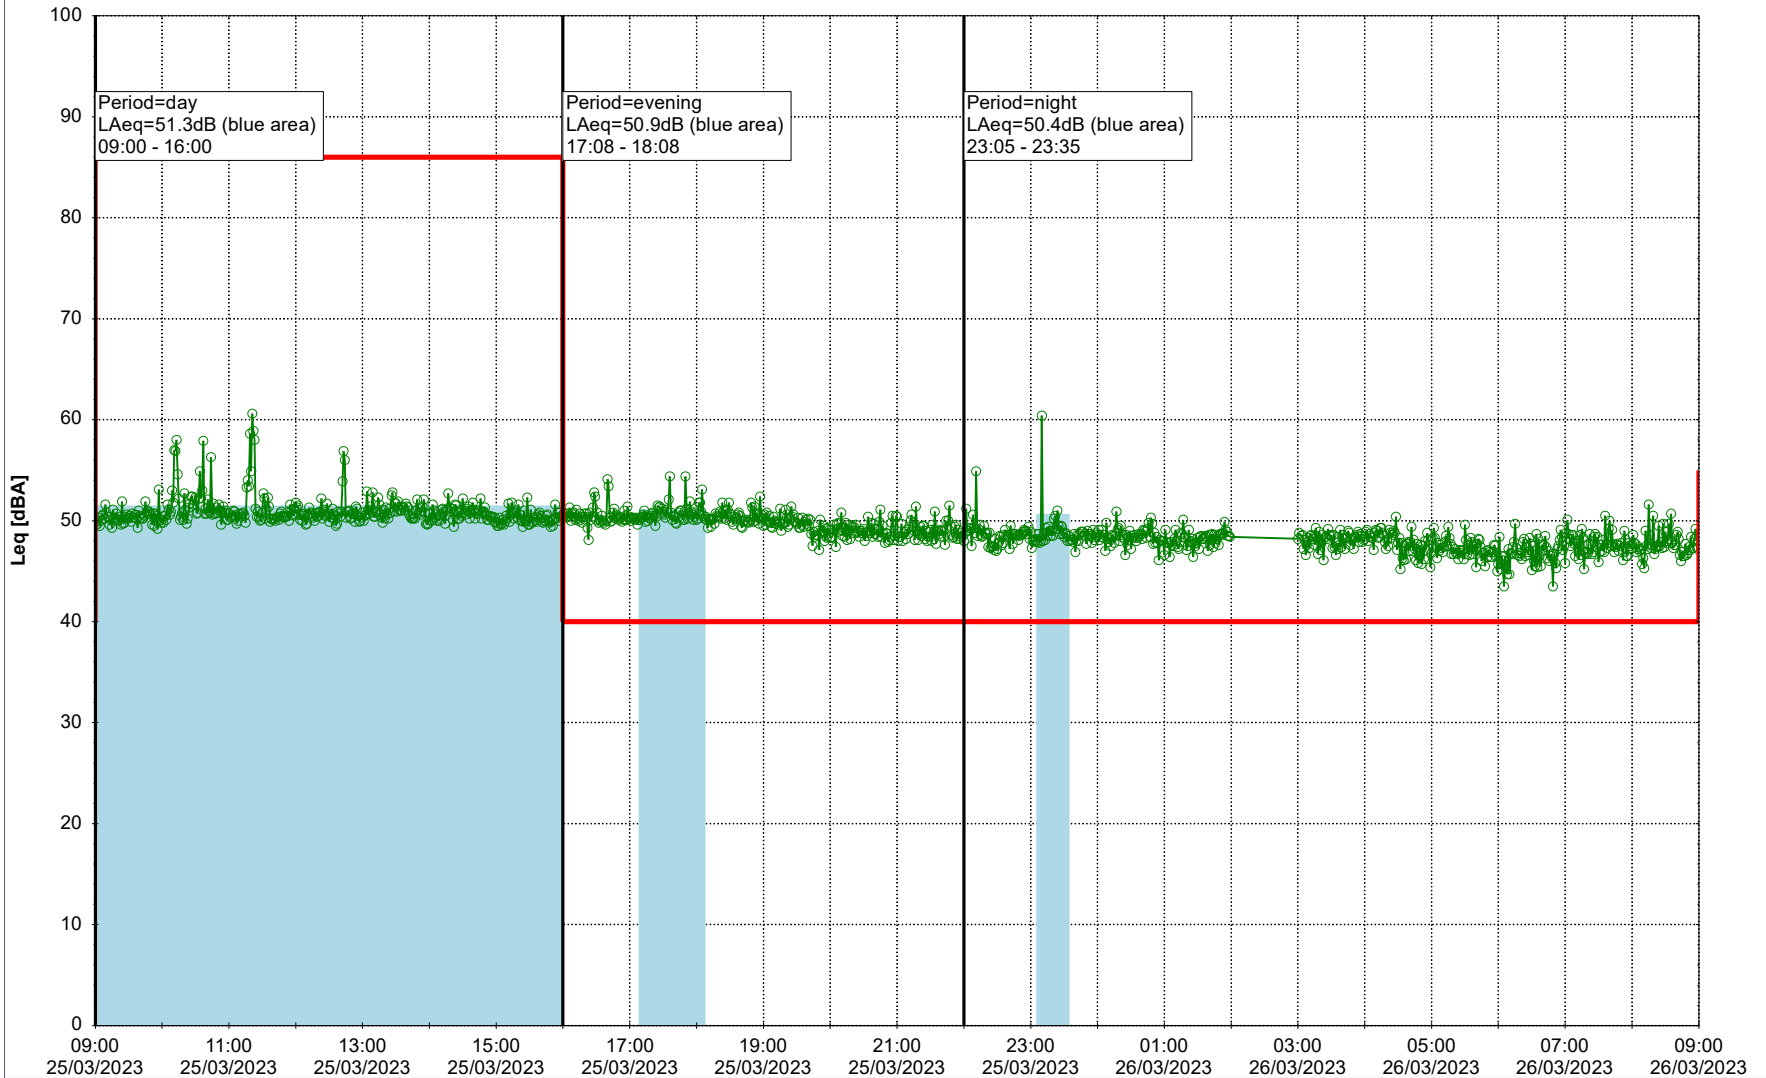

Noise Time Related Diagram

25/03/2023
26/03/2023

○○○○ MOP_NS01