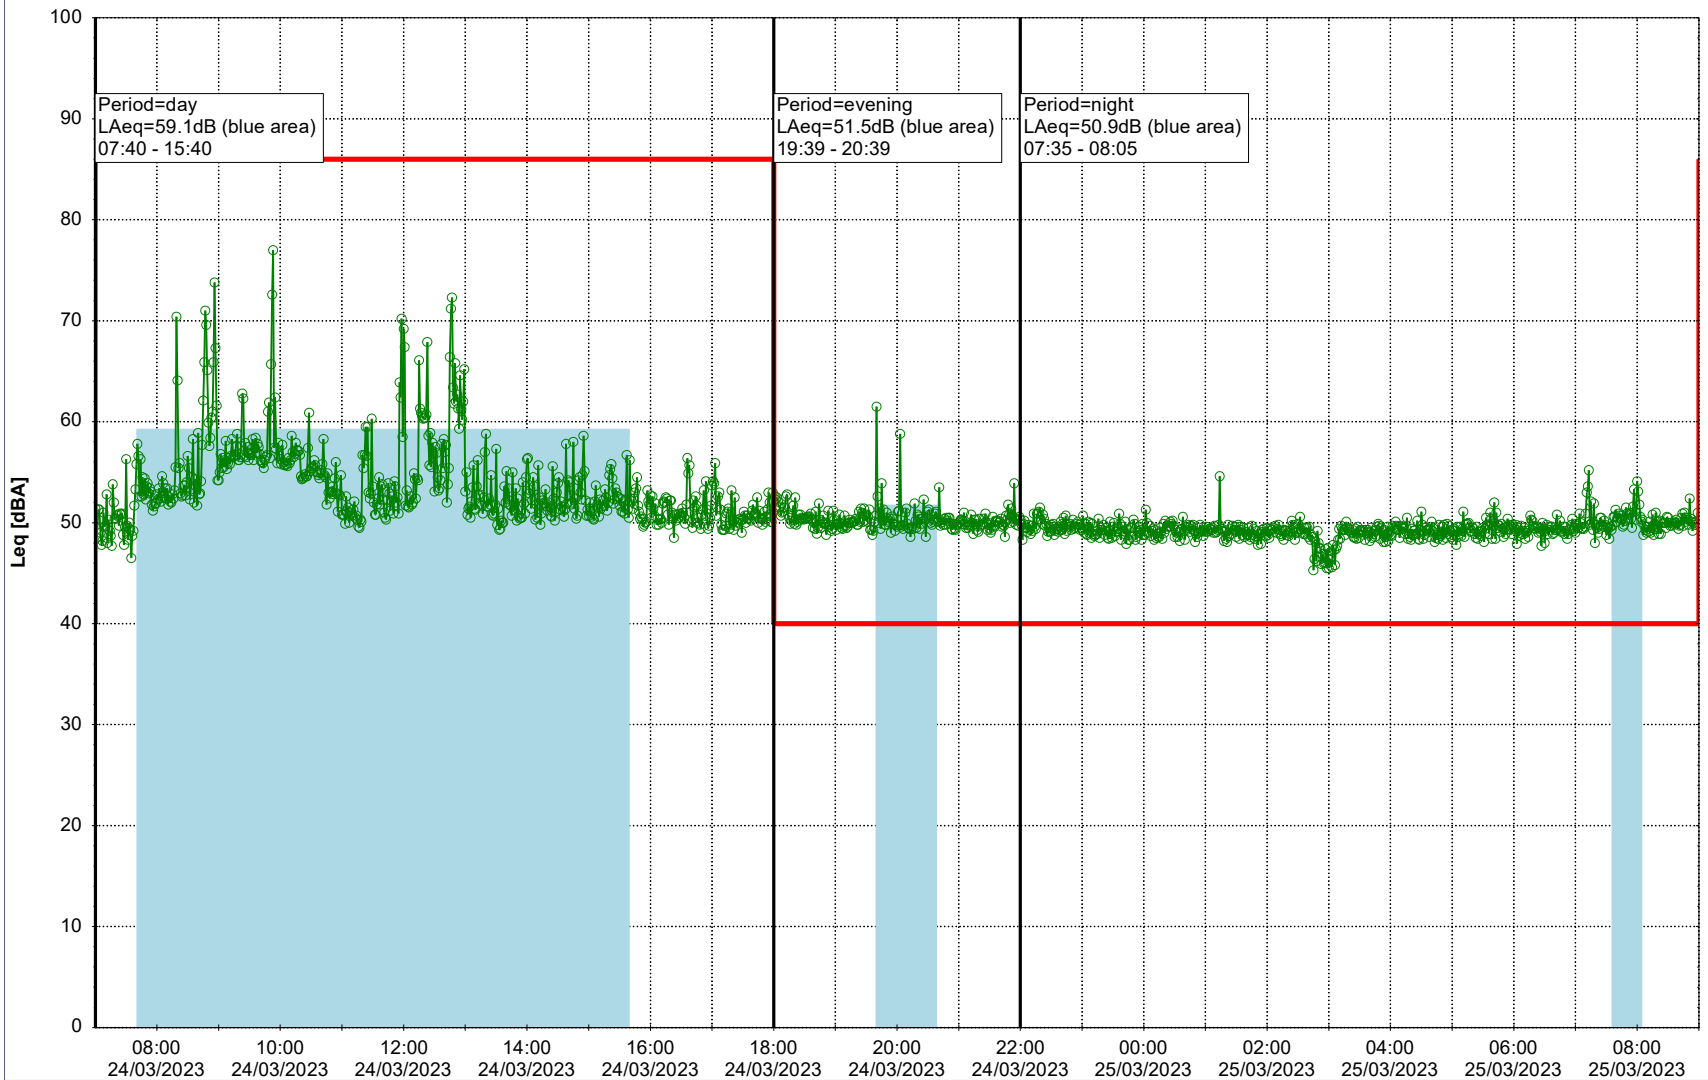

...

Noise Time Related Diagram

23/03/2023
24/03/2023

○○○○ MOP_NS01

Project: Kronos Sydhavnen
Construction: Mozarts Plads
Location: N-V

Plan View

Remarks

...

Noise Time Related Diagram

24/03/2023
25/03/2023

○○○○ MOP_NS01

Project: Kronos Sydhavnen
Construction: Mozarts Plads
Location: N-V

Plan View

Remarks

...

Noise Time Related Diagram