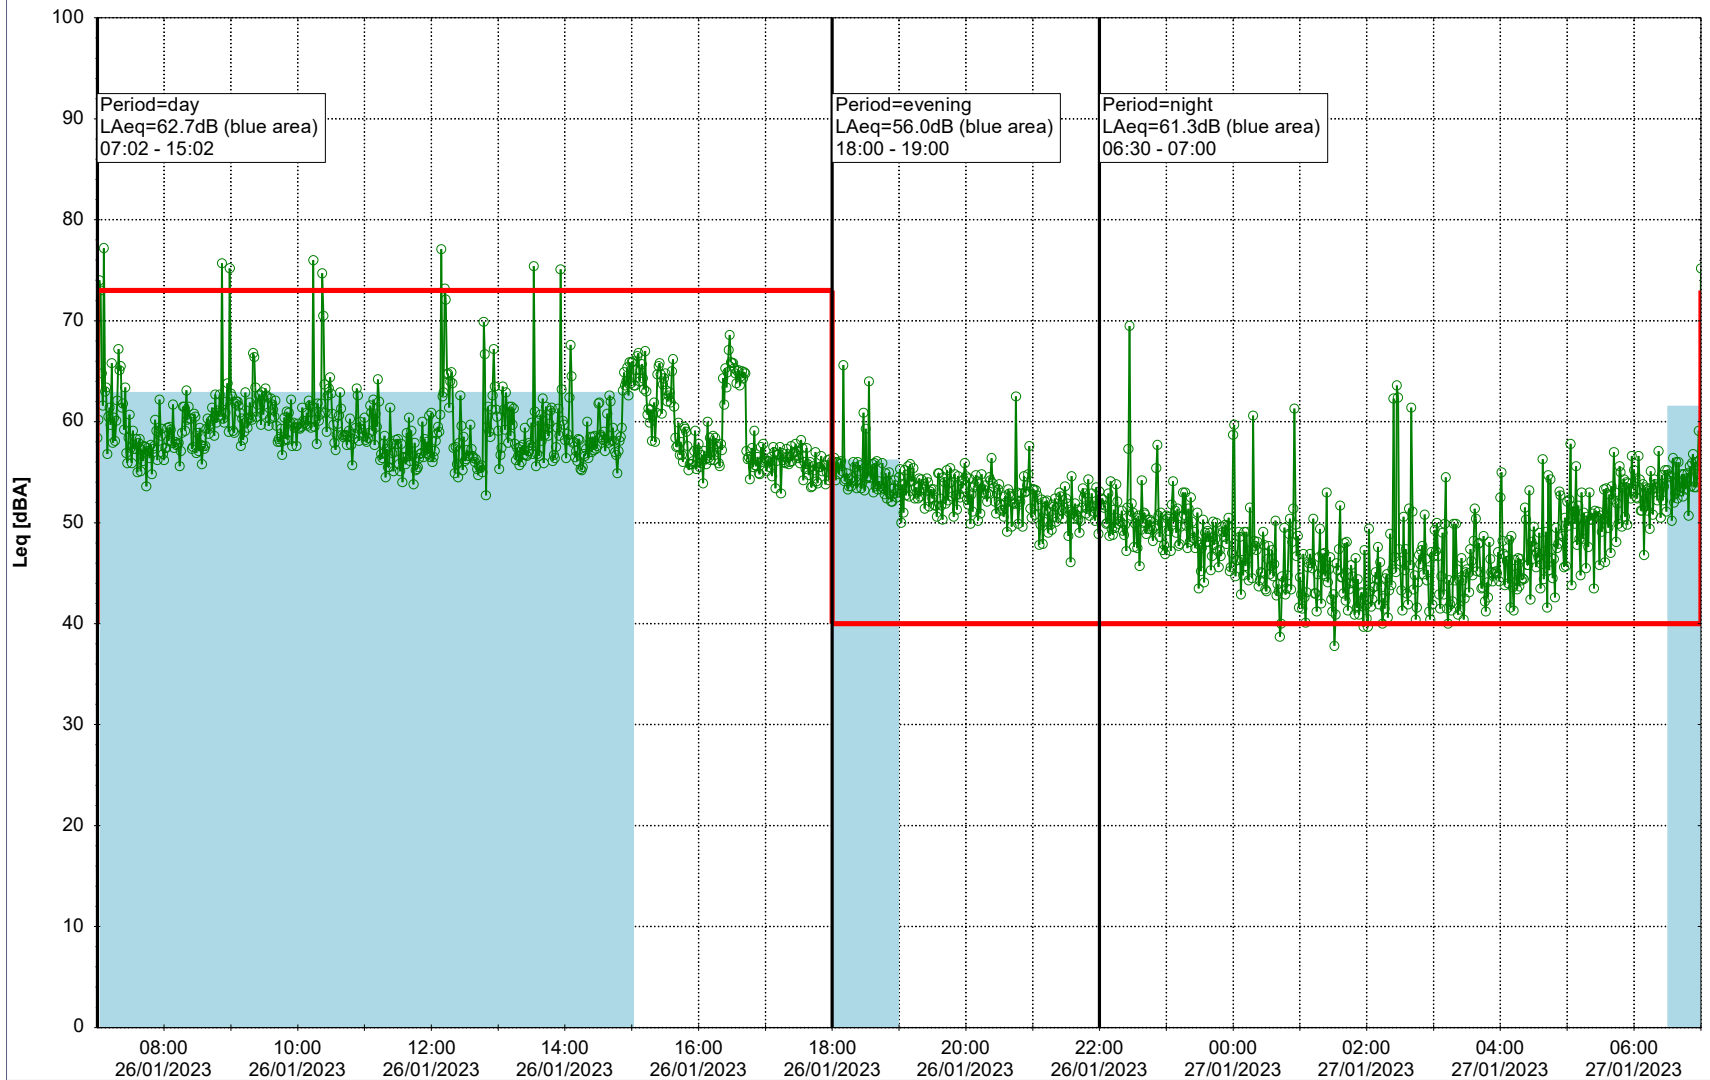

Remarks

...

Noise Time Related Diagram

25/01/2023
26/01/2023

○○○ HOL_NS01

Project: Kronos Sydhavnen
Construction: Havneholmen
Location: N-V

Plan View

Remarks

...

Noise Time Related Diagram

26/01/2023
27/01/2023

○ ○ ○ ○ HOL_NS01

Project: Kronos Sydhavnen
Construction: Havneholmen
Location: N-V

Plan View

Remarks

...

Noise Time Related Diagram

27/01/2023
28/01/2023

○ ○ ○ ○ HOL_NS01

Project: Kronos Sydhavnen
Construction: Havneholmen
Location: N-V

Plan View

Remarks

...

Noise Time Related Diagram