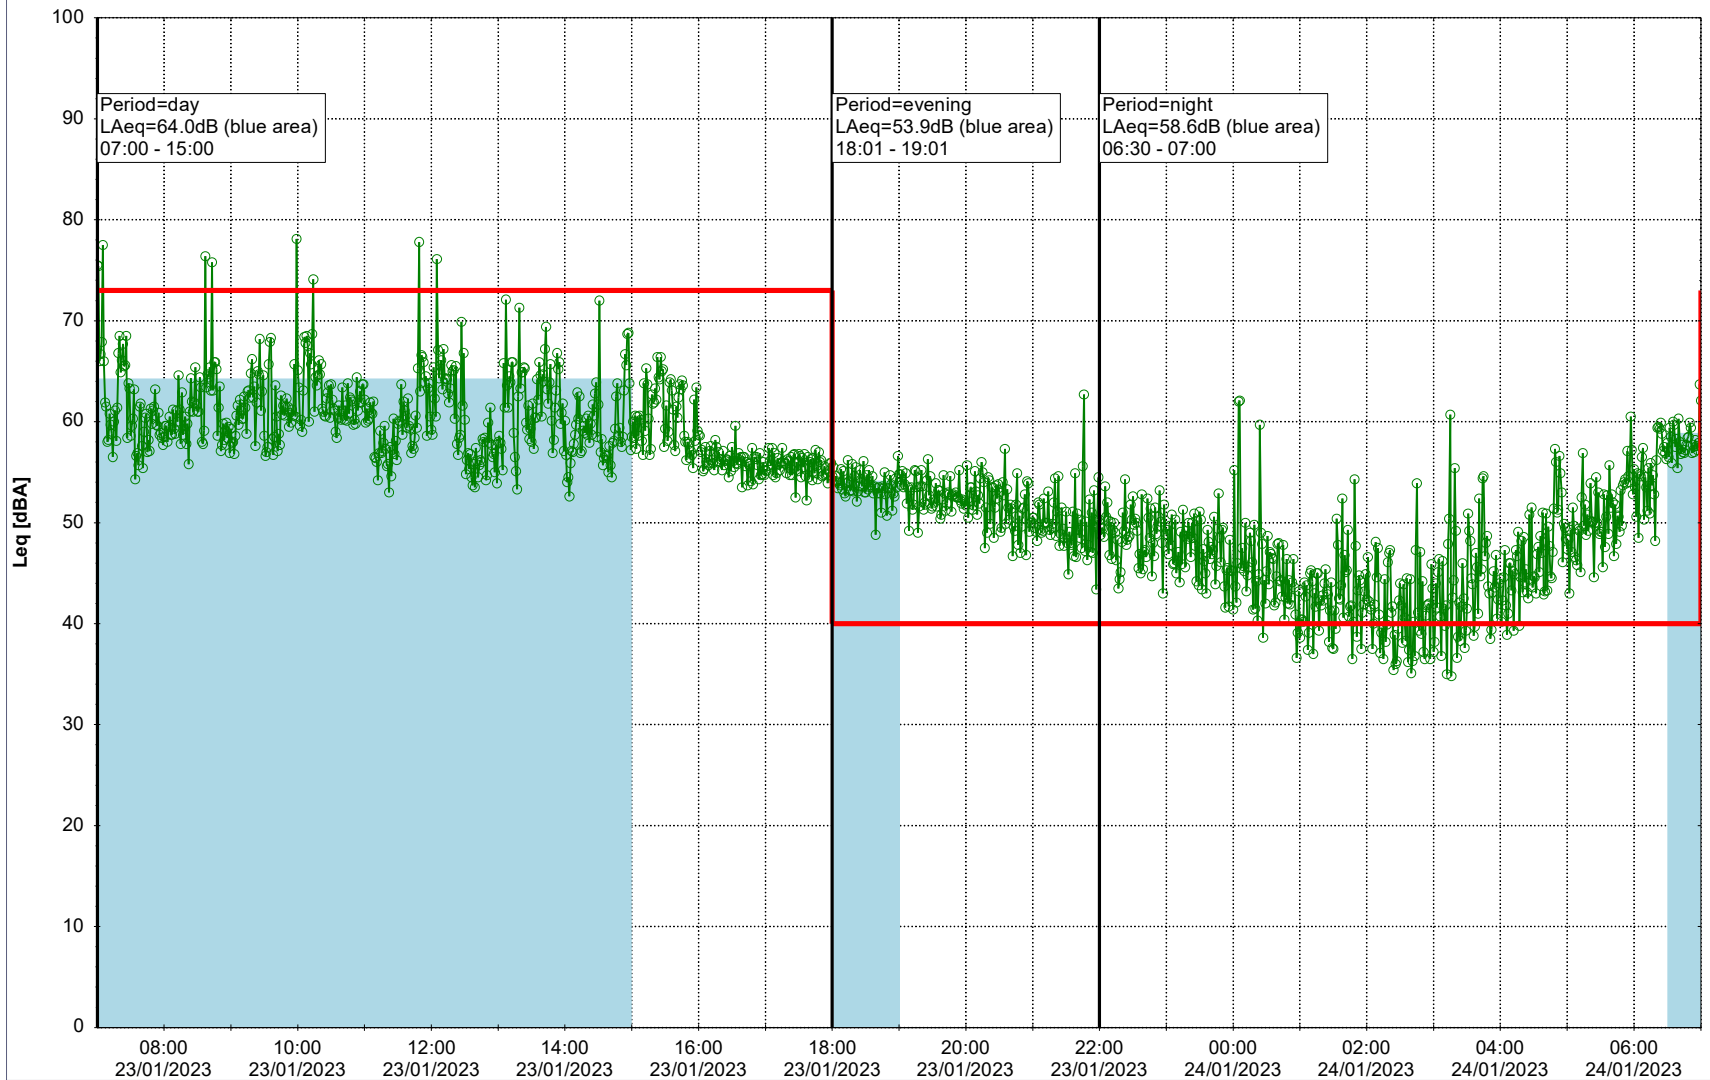

Project: Kronos Sydhavnen
Construction: Havneholmen
Location: N-V

Plan View

Remarks

...

Noise Time Related Diagram

23/01/2023
24/01/2023

○ ○ ○ ○ HOL_NS01

Project: Kronos Sydhavnen
Construction: Havneholmen
Location: N-V

Plan View

Remarks

...

Noise Time Related Diagram

24/01/2023
25/01/2023

○ ○ ○ ○ HOL_NS01

Project: Kronos Sydhavnen
Construction: Havneholmen
Location: N-V

Plan View

Remarks

...

Noise Time Related Diagram

25/01/2023
26/01/2023

○○○ HOL_NS01

Project: Kronos Sydhavnen
Construction: Havneholmen
Location: N-V

Plan View

Remarks

Noise Time Related Diagram

27/01/2023
28/01/2023

○ ○ ○ ○ HOL_NS01

Project: Kronos Sydhavnen
Construction: Havneholmen
Location: N-V

Plan View

Remarks

...

Noise Time Related Diagram