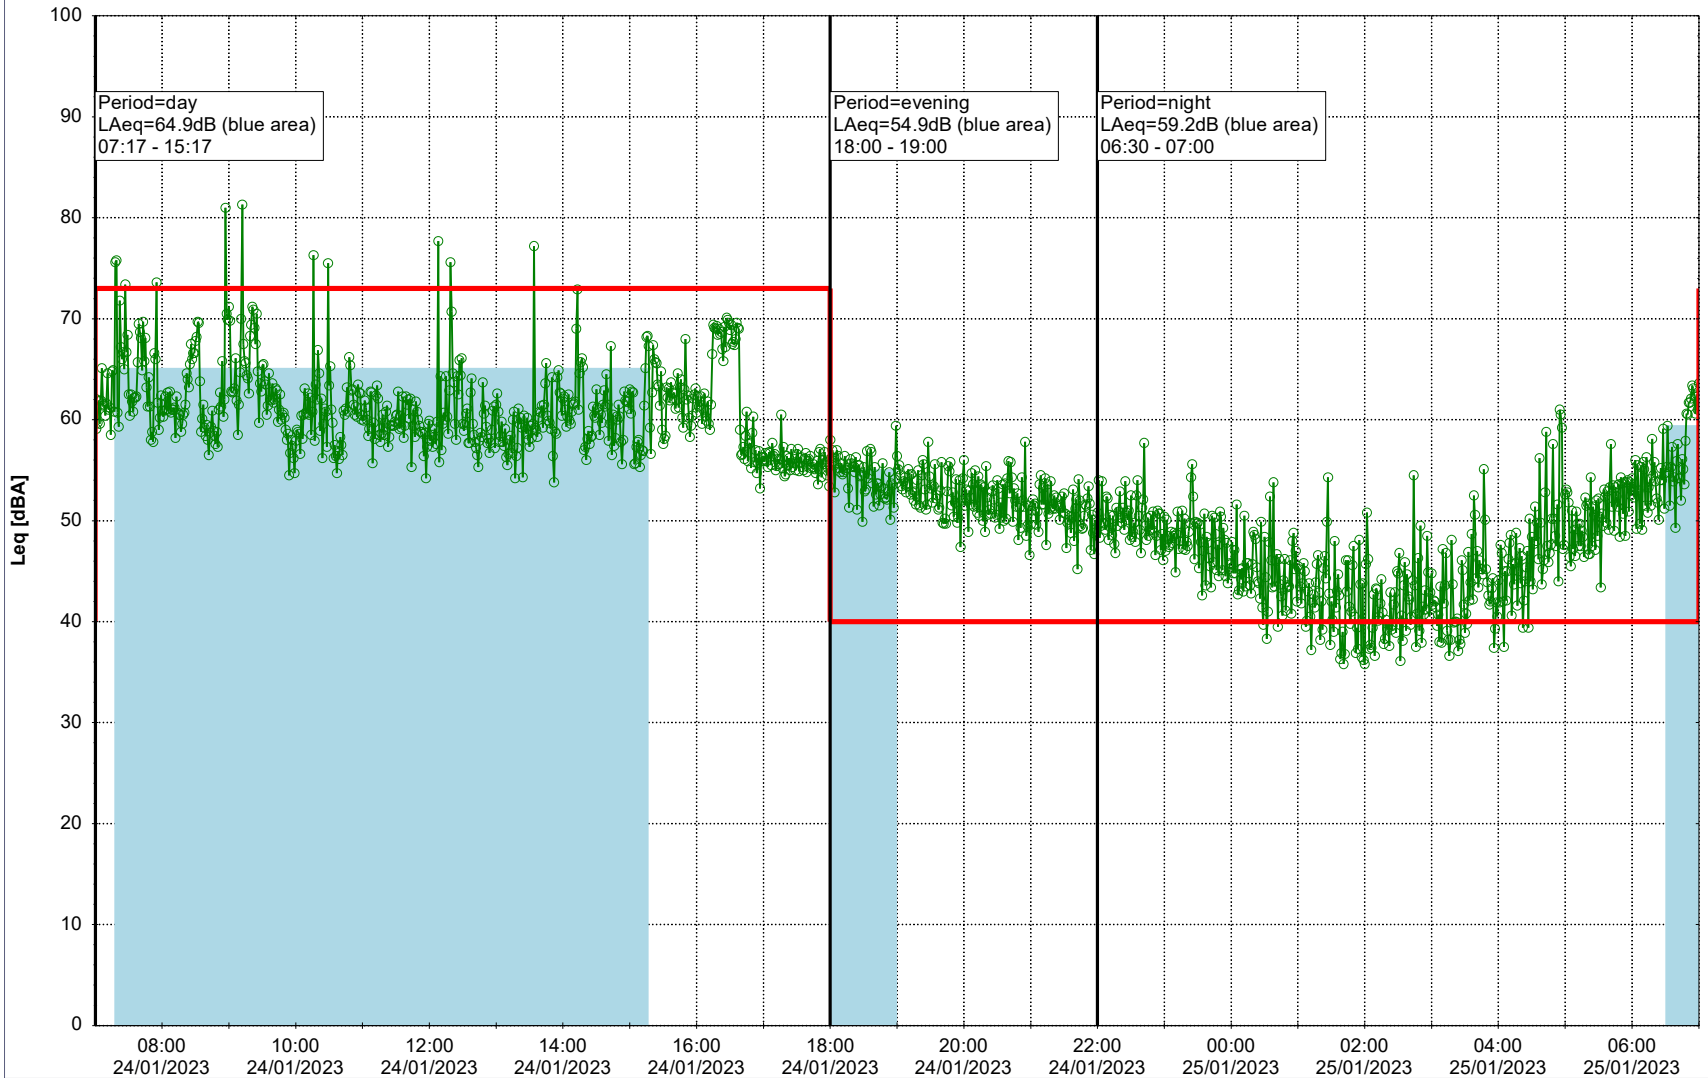

Plan View

Remarks

...

Noise Time Related Diagram

24/01/2023
25/01/2023

○ ○ ○ ○ HOL_NS01

Project: Kronos Sydhavnen
Construction: Havneholmen
Location: N-V

Plan View

Remarks

...

Noise Time Related Diagram

25/01/2023
26/01/2023

○○○ HOL_NS01

Project: Kronos Sydhavnen
Construction: Havneholmen
Location: N-V

Plan View

Remarks

...

Noise Time Related Diagram

26/01/2023
27/01/2023

○ ○ ○ ○ HOL_NS01

Project: Kronos Sydhavnen
Construction: Havneholmen
Location: N-V

Plan View

Remarks

...

Noise Time Related Diagram

27/01/2023
28/01/2023

○ ○ ○ ○ HOL_NS01

Project: Kronos Sydhavnen
Construction: Havneholmen
Location: N-V

Plan View

Remarks

...

Noise Time Related Diagram