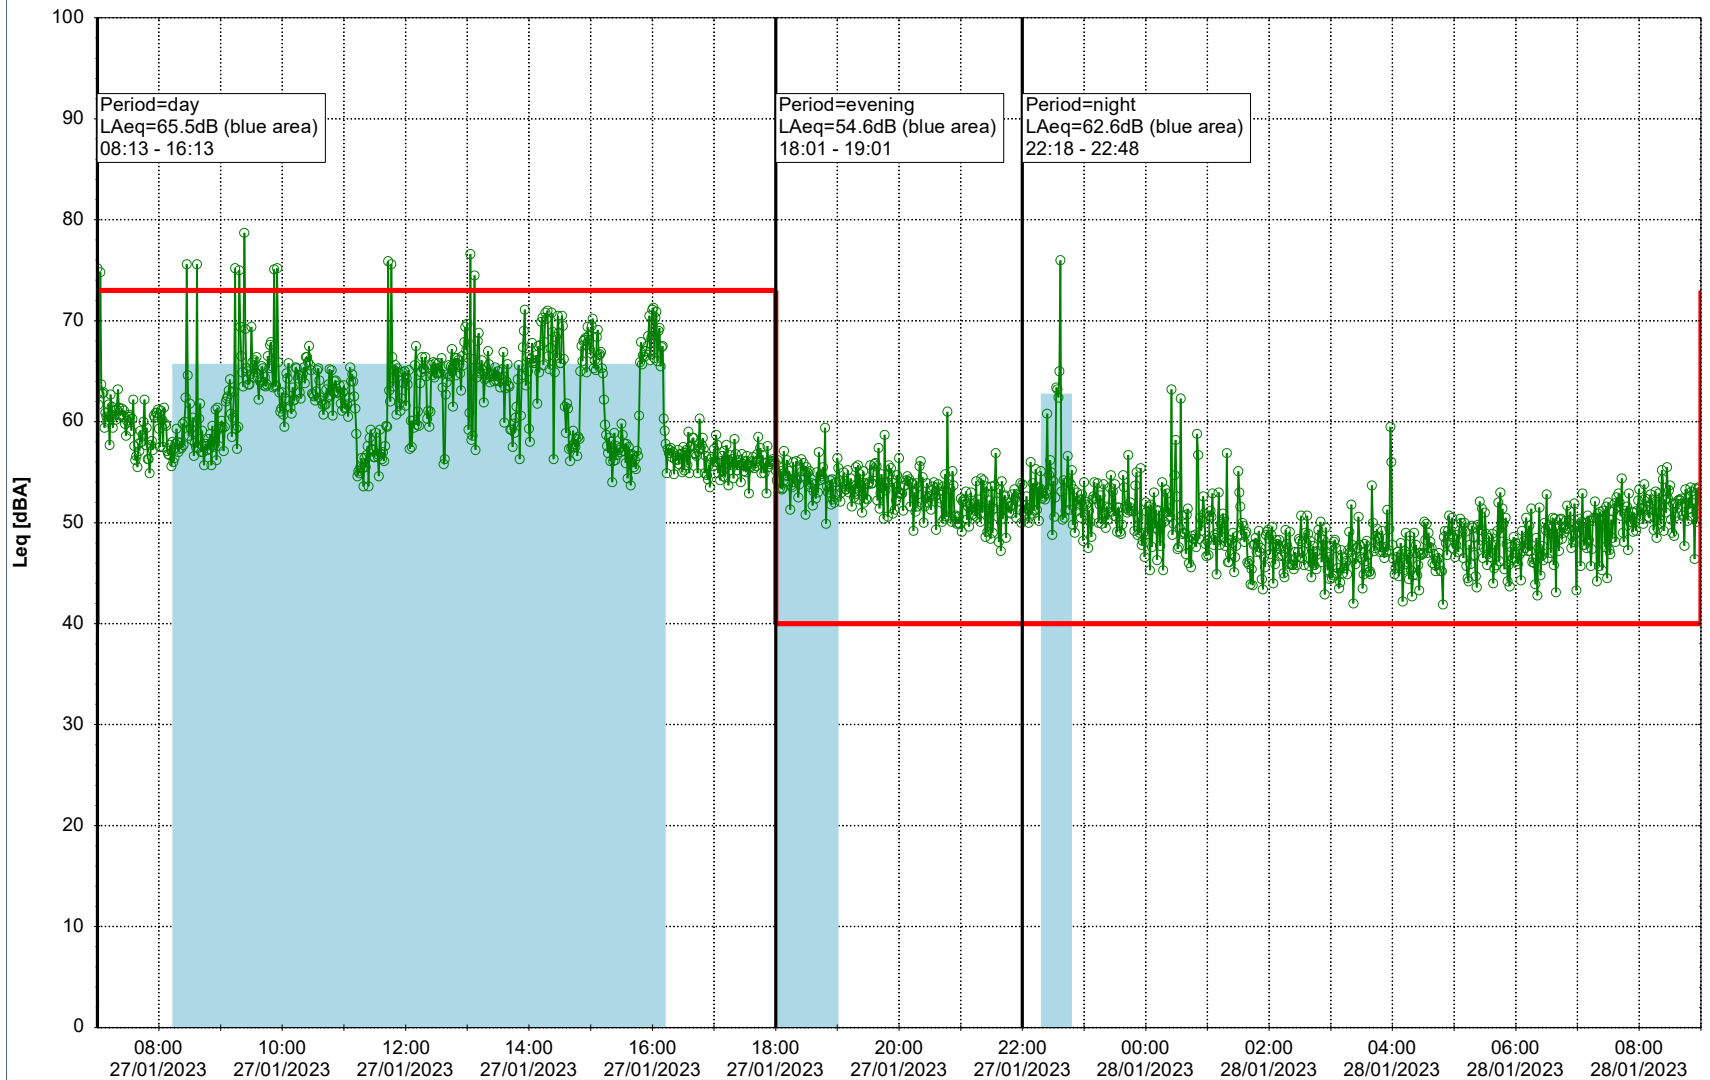

...

Noise Time Related Diagram

26/01/2023
27/01/2023

○ ○ ○ ○ HOL_NS01

Project: Kronos Sydhavnen
Construction: Havneholmen
Location: N-V

Plan View

Remarks

...

Noise Time Related Diagram

27/01/2023
28/01/2023

○ ○ ○ ○ HOL_NS01

Project: Kronos Sydhavnen
Construction: Havneholmen
Location: N-V

Plan View

Remarks

...

Noise Time Related Diagram

28/01/2023
29/01/2023

o o o o HOL_NS01

Project: Kronos Sydhavnen
Construction: Havneholmen
Location: N-V

Plan View

Remarks

...

Noise Time Related Diagram

29/01/2023
30/01/2023