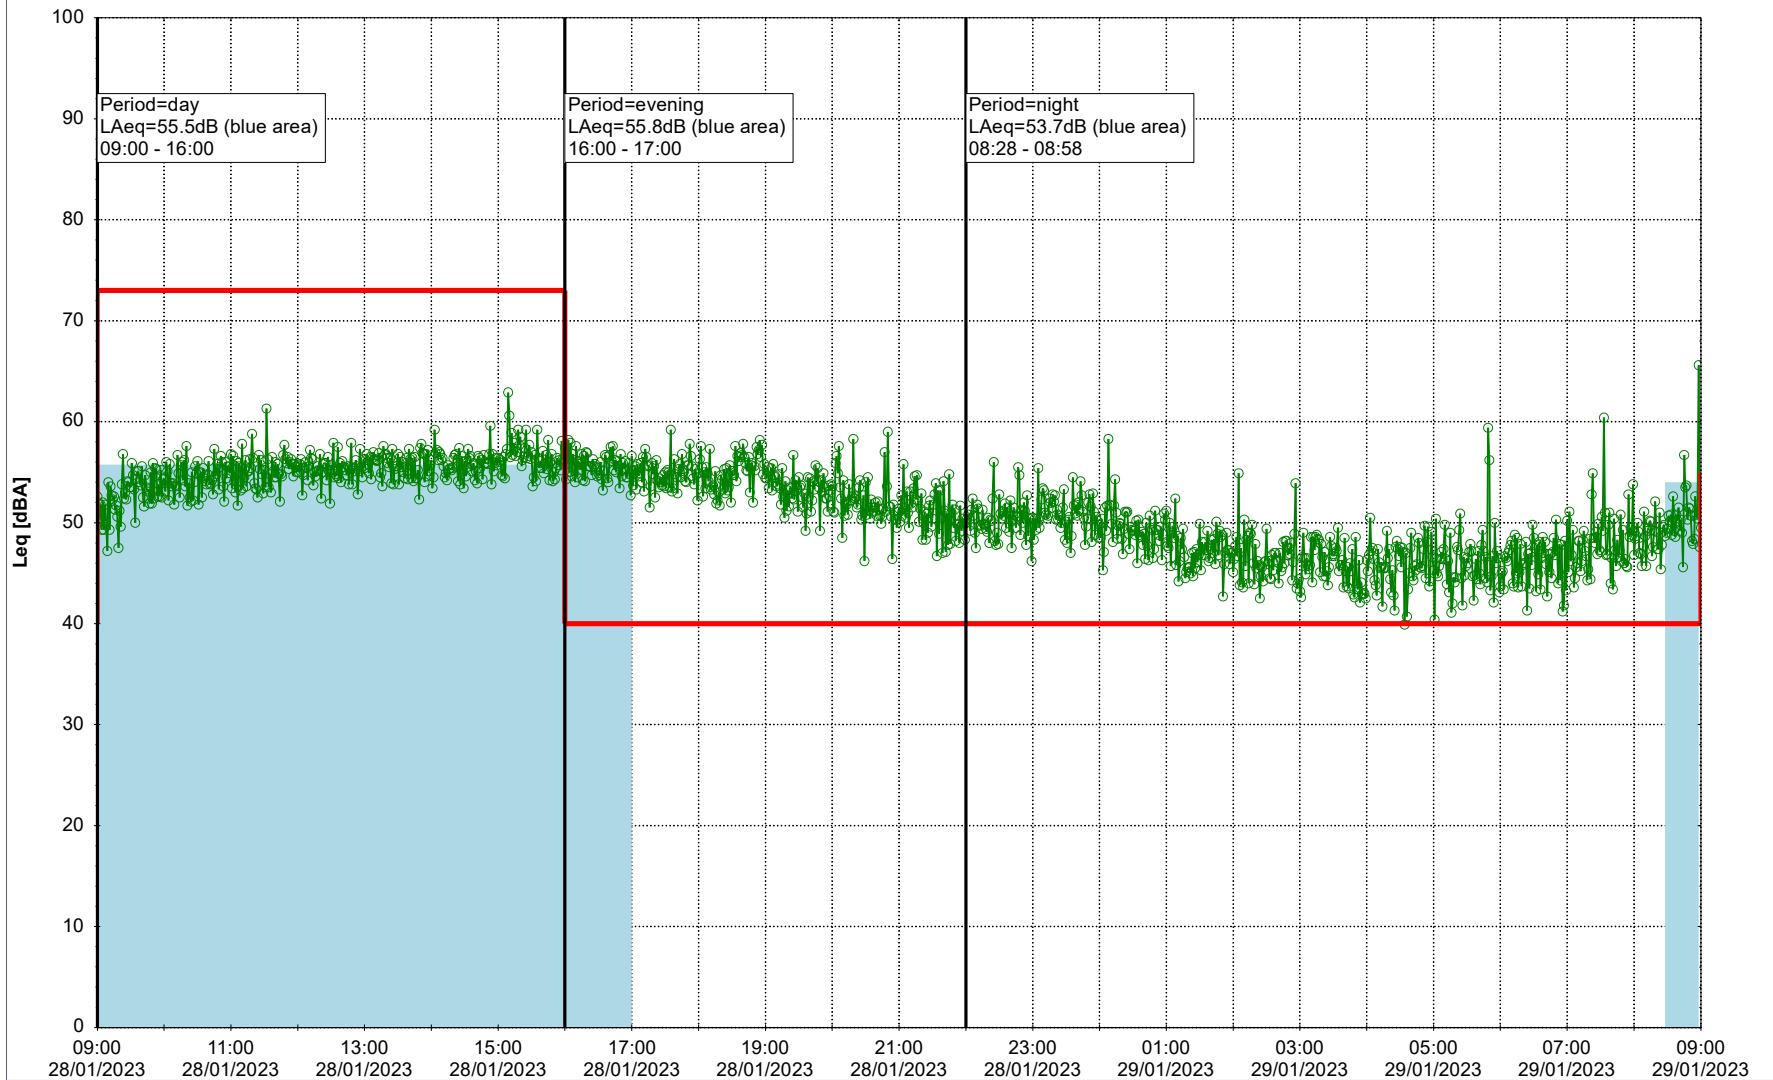

Noise Time Related Diagram

27/01/2023
28/01/2023

○ ○ ○ ○ HOL_NS01

Project: Kronos Sydhavnen
Construction: Havneholmen
Location: N-V

Plan View

Remarks

...

Noise Time Related Diagram

28/01/2023
29/01/2023

o o o o HOL_NS01

Project: Kronos Sydhavnen
Construction: Havneholmen
Location: N-V

Plan View

Remarks

...

Noise Time Related Diagram

29/01/2023
30/01/2023