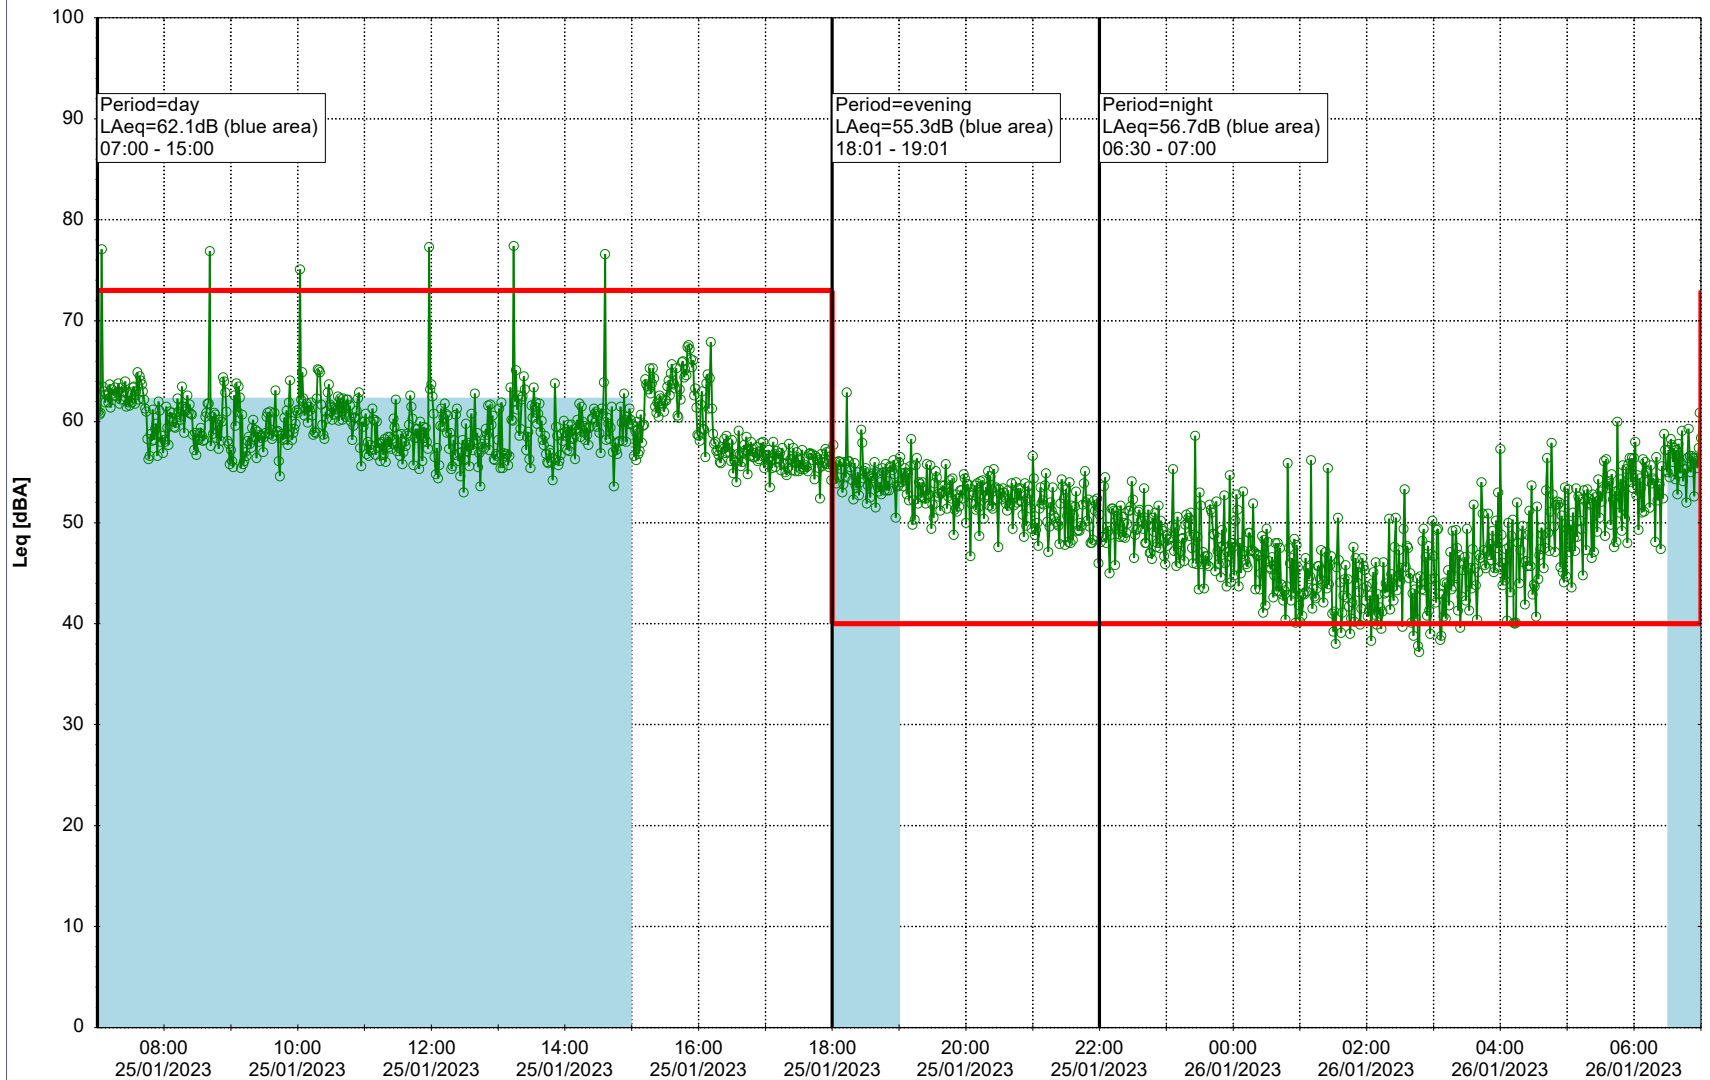

Plan View

Remarks

...

Noise Time Related Diagram

24/01/2023
25/01/2023

○ ○ ○ ○ HOL_NS01

Project: Kronos Sydhavnen
Construction: Havneholmen
Location: N-V

Plan View

Remarks

...

Noise Time Related Diagram

25/01/2023
26/01/2023

○○○ HOL_NS01

Project: Kronos Sydhavnen
Construction: Havneholmen
Location: N-V

Plan View

Remarks

...

Noise Time Related Diagram

26/01/2023
27/01/2023

○ ○ ○ ○ HOL_NS01

Project: Kronos Sydhavnen
Construction: Havneholmen
Location: N-V

Plan View

Remarks

...

Noise Time Related Diagram

27/01/2023
28/01/2023

○ ○ ○ ○ HOL_NS01

Project: Kronos Sydhavnen
Construction: Havneholmen
Location: N-V

Plan View

Remarks

...

Noise Time Related Diagram