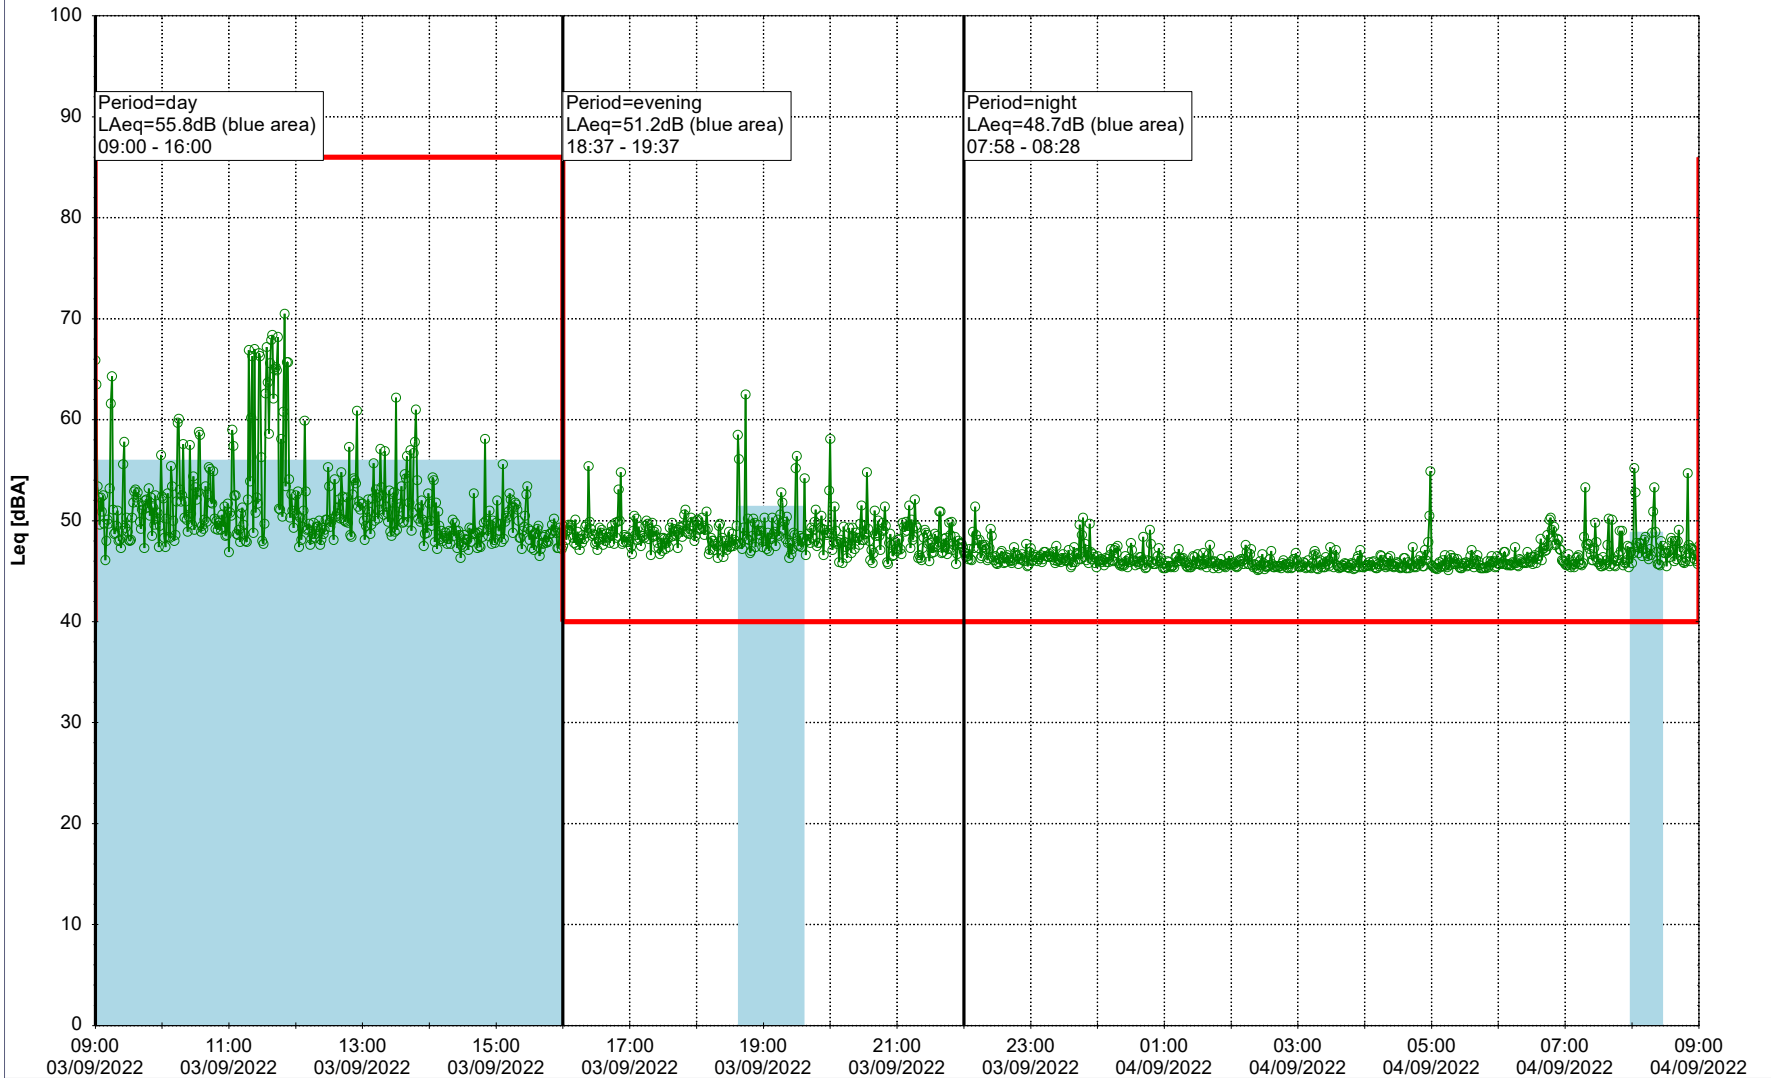

Noise Time Related Diagram

03/09/2022
04/09/2022

○○○○ MOP_NS01