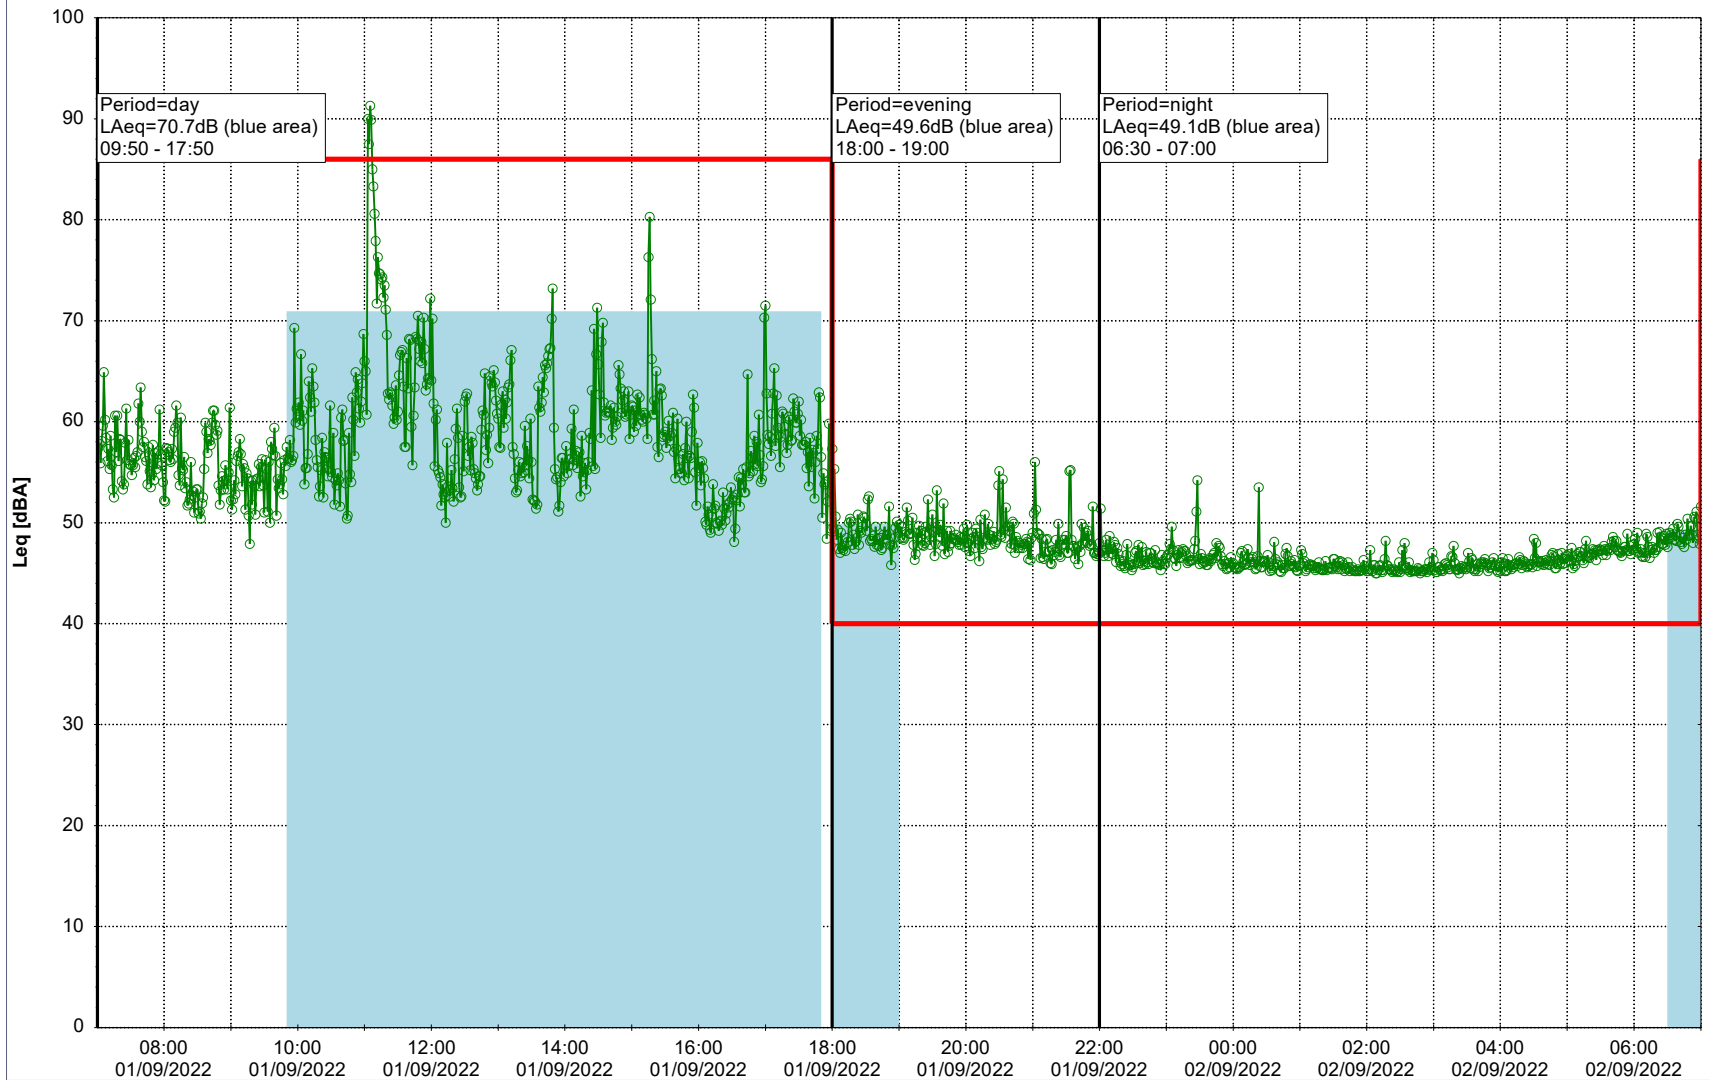

Noise Time Related Diagram

01/09/2022
02/09/2022

○○○○ MOP_NS01