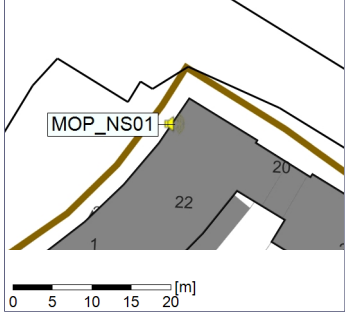

Project: Kronos Sydhavnen
Construction: Mozarts Plads
Location: N-V

29/08/2022
30/08/2022

Plan View