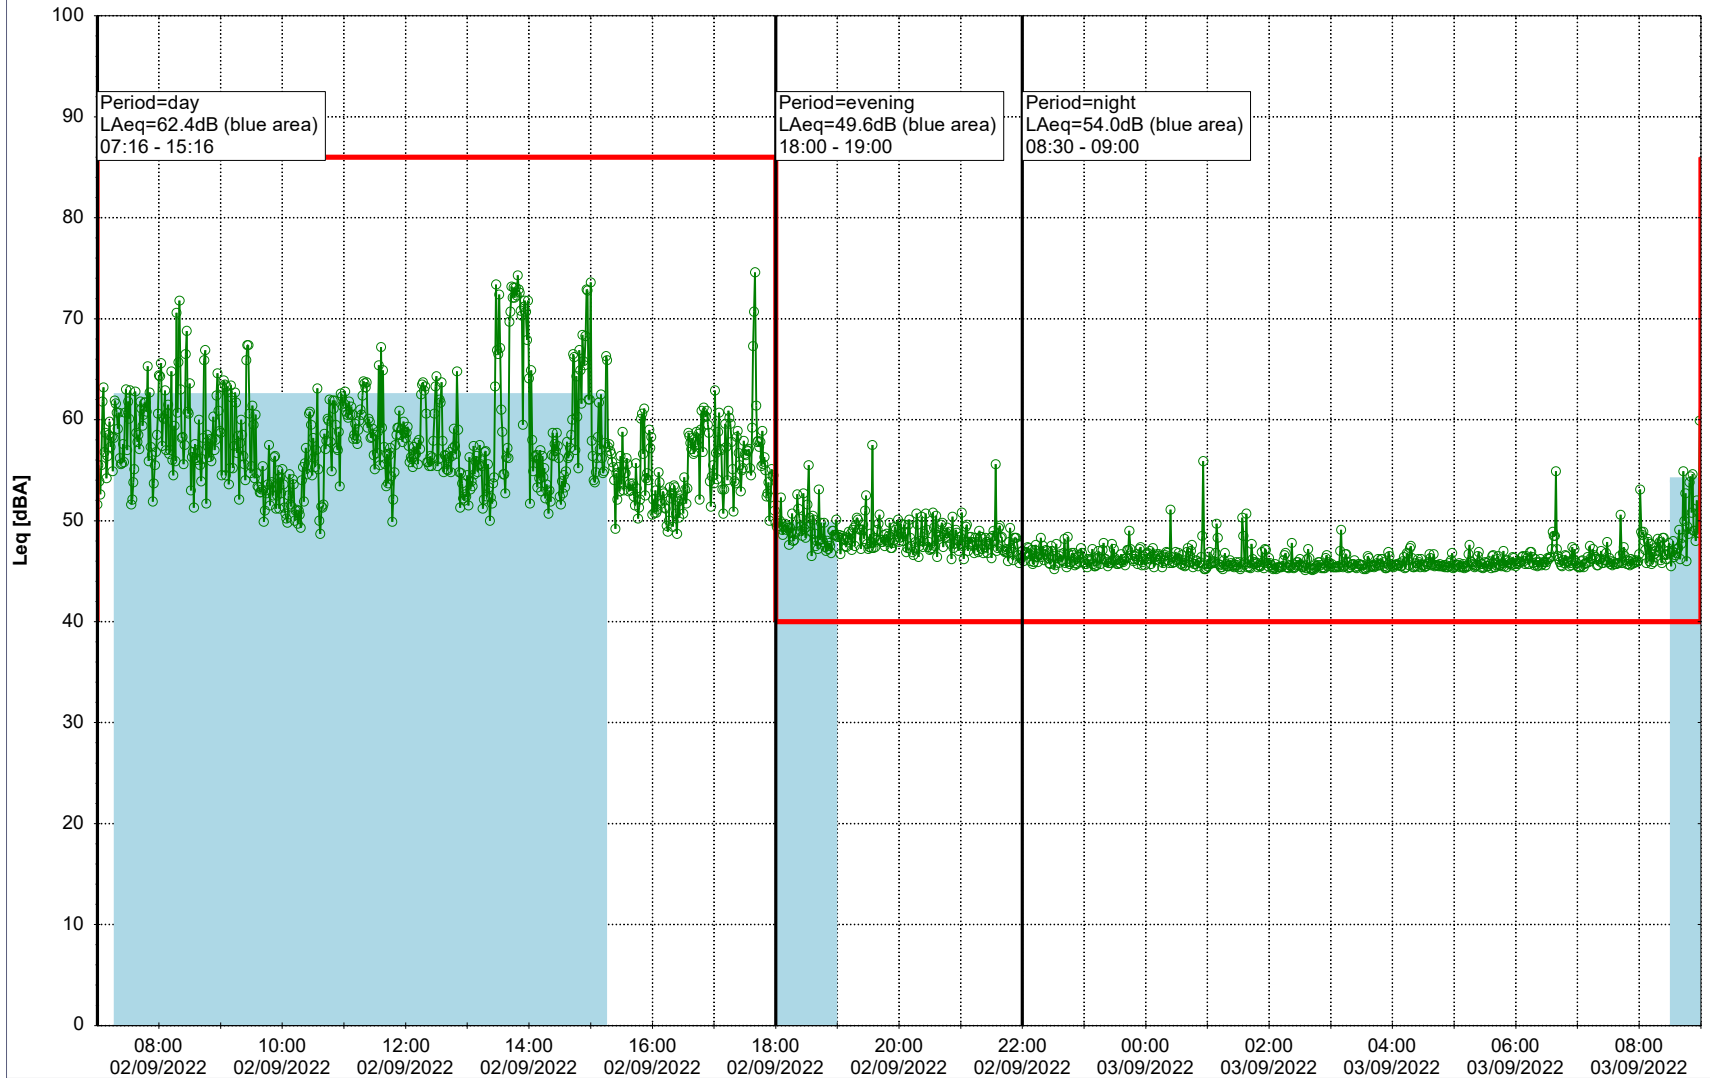

Noise Time Related Diagram

02/09/2022
03/09/2022

○○○○ MOP_NS01